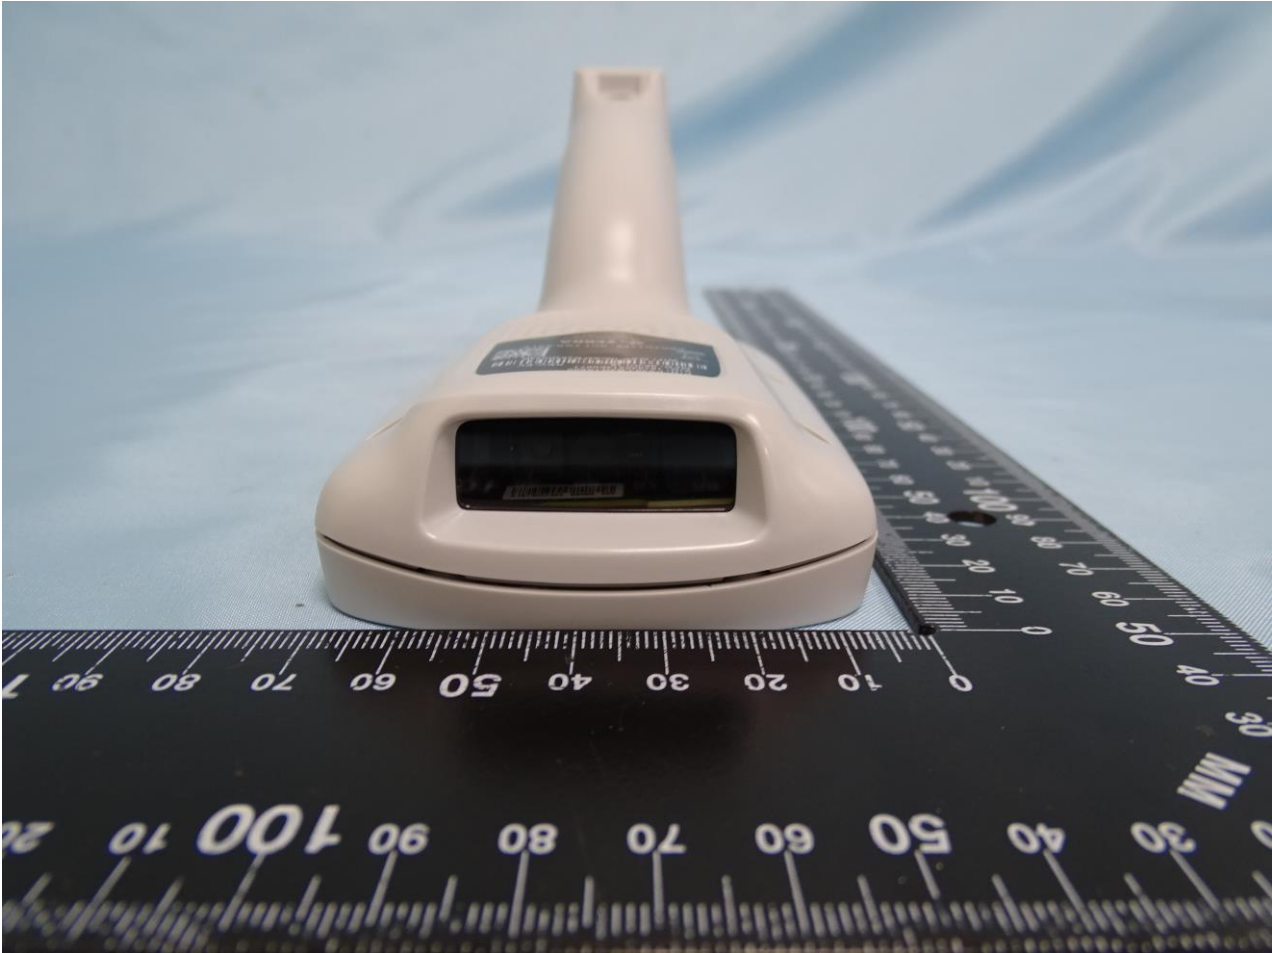

Brand Name: ZEBRA / HVIN: PS20J

Sample 2

Brand Name: ZEBRA / HVIN: PS20J

Brand Name: ZEBRA / HVIN: PS20J

Brand Name: ZEBRA / HVIN: PS20J

Brand Name: ZEBRA / HVIN: PS20J

Brand Name: ZEBRA / HVIN: PS20J

2. Photograph of Accessory

Brand Name: ZEBRA / HVIN: PS20J

Specification of Accessory		
Battery	Brand Name	Zebra
	Model Name	BT-000351

Remark: For accessories equipped with this EUT, please refer to the following photos.

Brand Name: ZEBRA / HVIN: PS20J