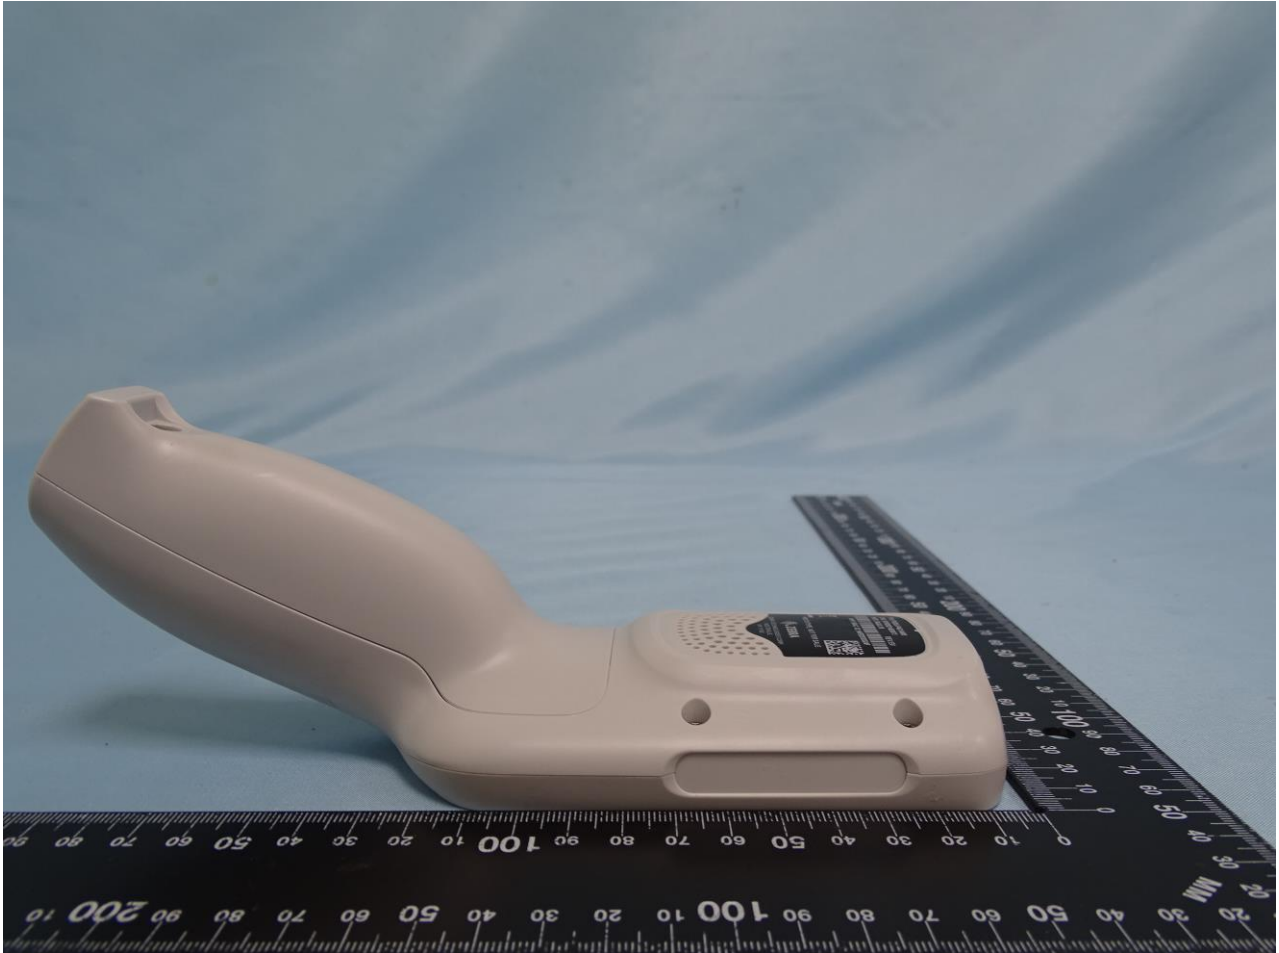

1. External Photograph of EUT

Brand Name: ZEBRA / HVIN: PS20J

Brand Name: ZEBRA / HVIN: PS20J

Brand Name: ZEBRA / HVIN: PS20J

Brand Name: ZEBRA / HVIN: PS20J

Brand Name: ZEBRA / HVIN: PS20J

Brand Name: ZEBRA / HVIN: PS20J

Brand Name: ZEBRA / HVIN: PS20J

Sample 2

Brand Name: ZEBRA / HVIN: PS20J

Brand Name: ZEBRA / HVIN: PS20J

Brand Name: ZEBRA / HVIN: PS20J

Brand Name: ZEBRA / HVIN: PS20J

Brand Name: ZEBRA / HVIN: PS20J

2. Photograph of Accessory

Brand Name: ZEBRA / HVIN: PS20J

Specification of Accessory		
Battery	Brand Name	Zebra
	Model Name	BT-000351

Remark: For accessories equipped with this EUT, please refer to the following photos.

Brand Name: ZEBRA / HVIN: PS20J