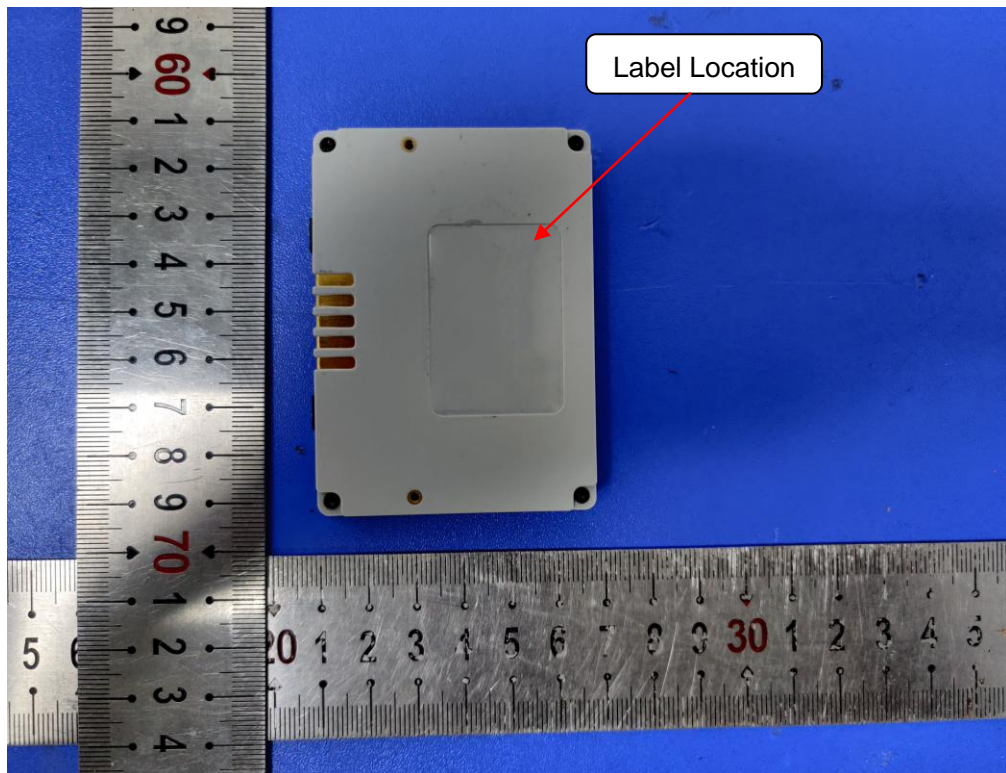

Label and Location

PD20
Test Model: PD20
FCC ID: UZ7PD20

Size: L4.0cm*W3.0cm

Material: Tagboard
Glue: adhesive sticker
Font color: White
Label color: Black