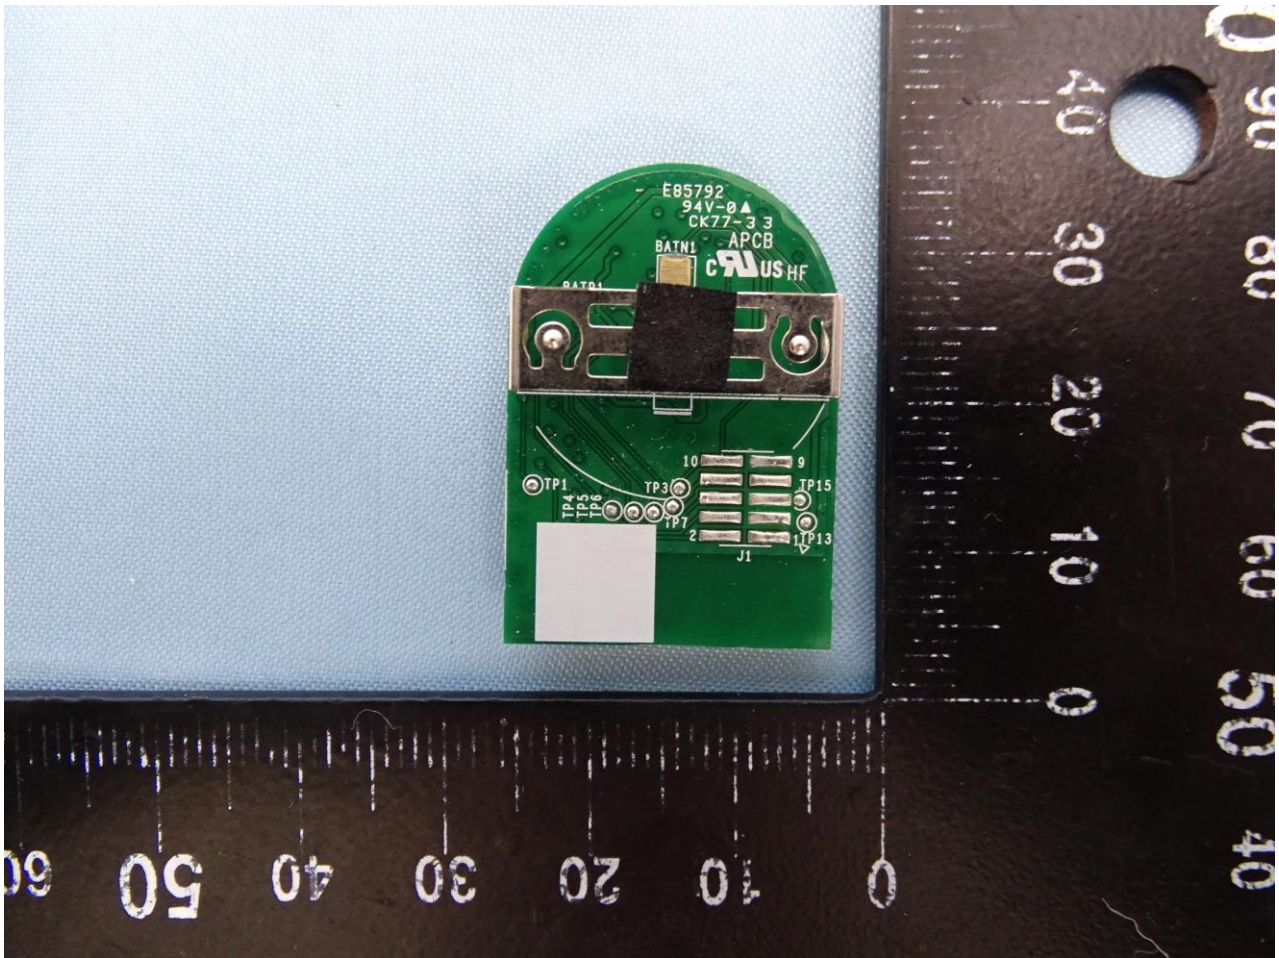

3. Internal Photograph of EUT

Brand Name: ZEBRA / Model Name: MPACT-INDR3

Bluetooth Antenna

NFC Antenna

—————THE END—————