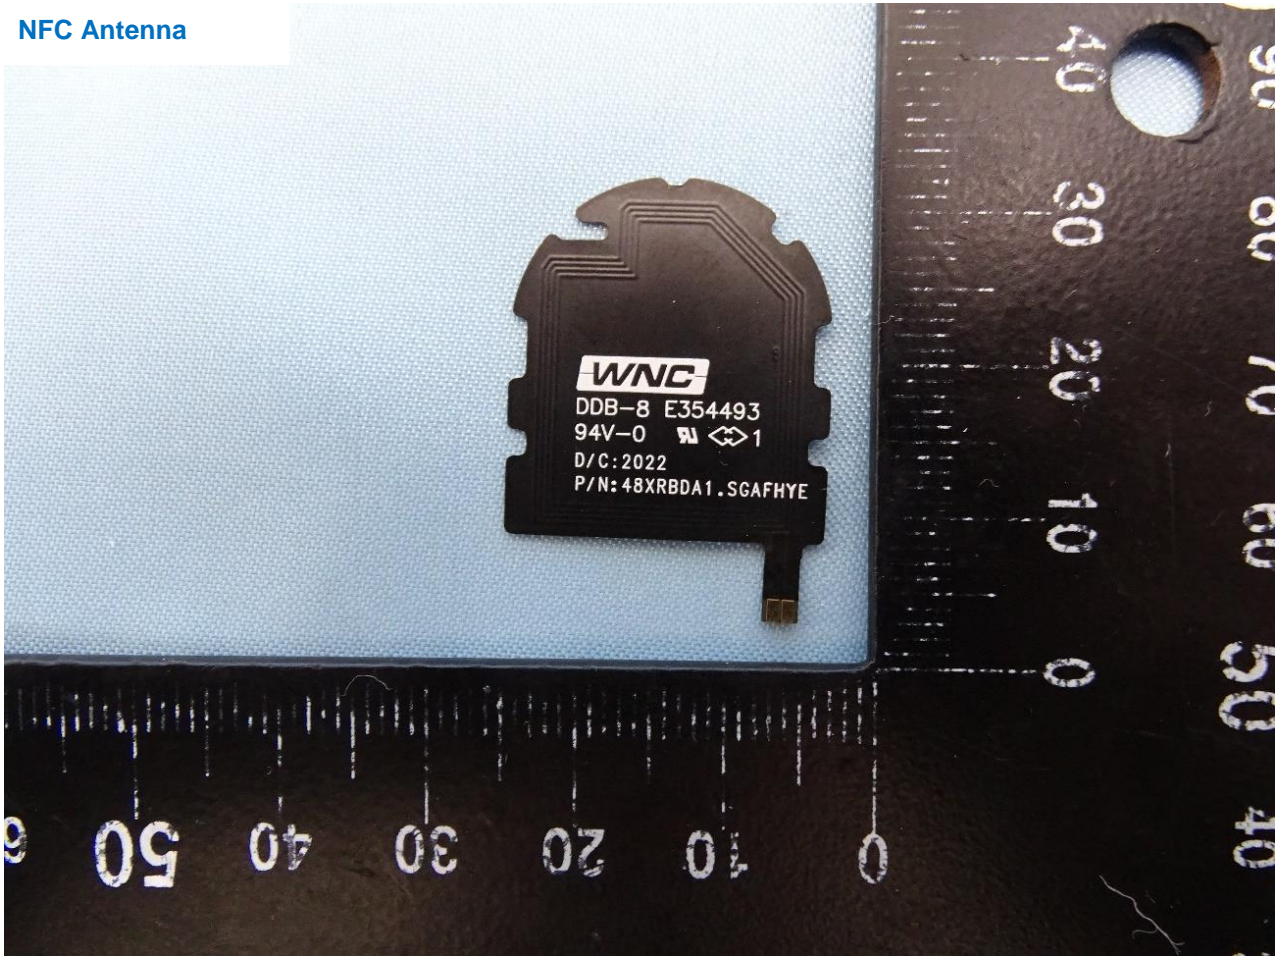

3. Internal Photograph of EUT

Brand Name: ZEBRA / Model Name: MPACT-INDR3

Bluetooth Antenna

NFC Antenna

—————THE END—————