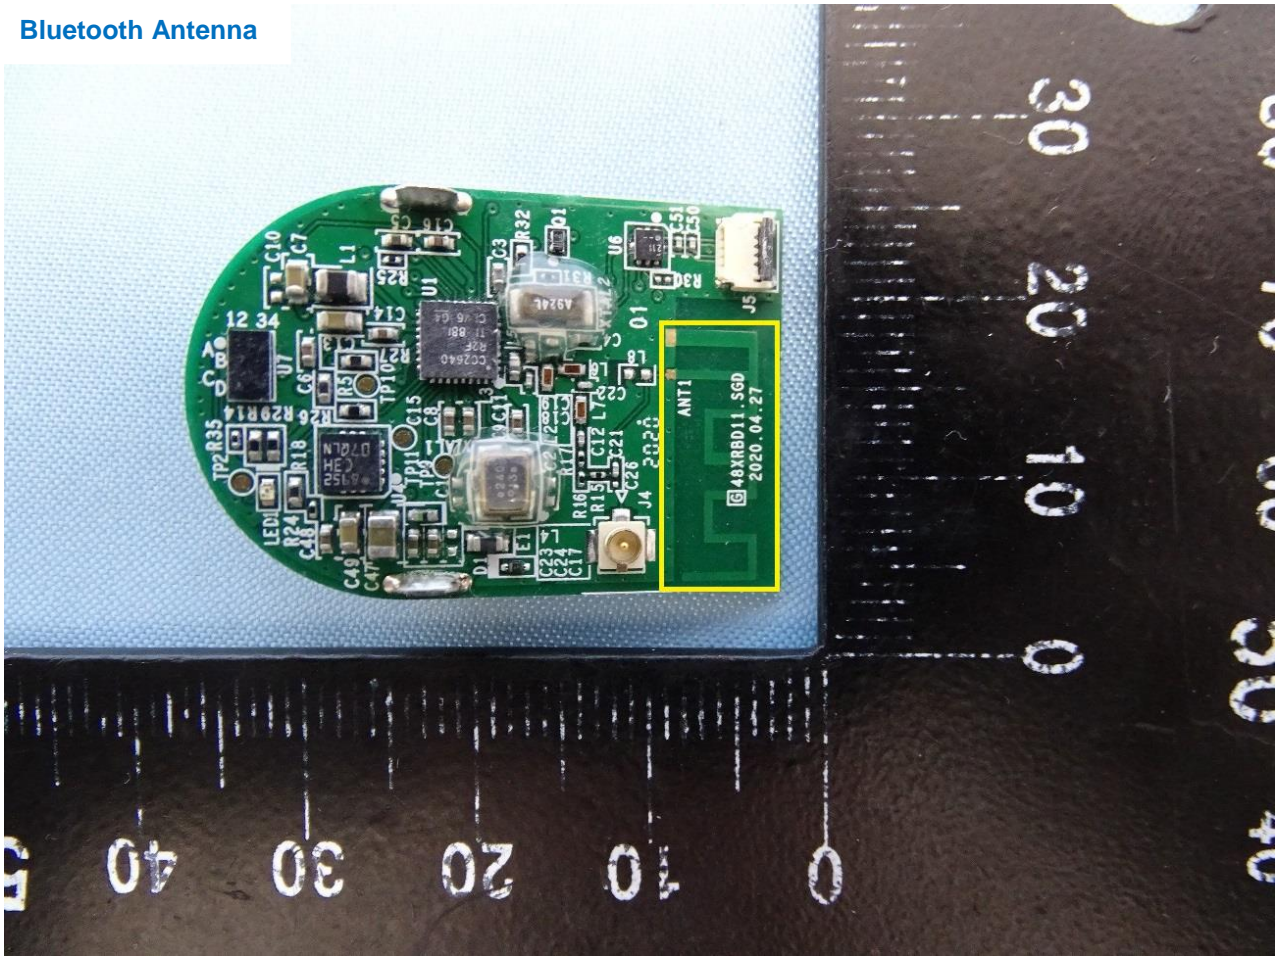

3. Internal Photograph of EUT

Brand Name: ZEBRA / Model Name: MPACT-INDR3

Bluetooth Antenna

NFC Antenna

—————THE END—————