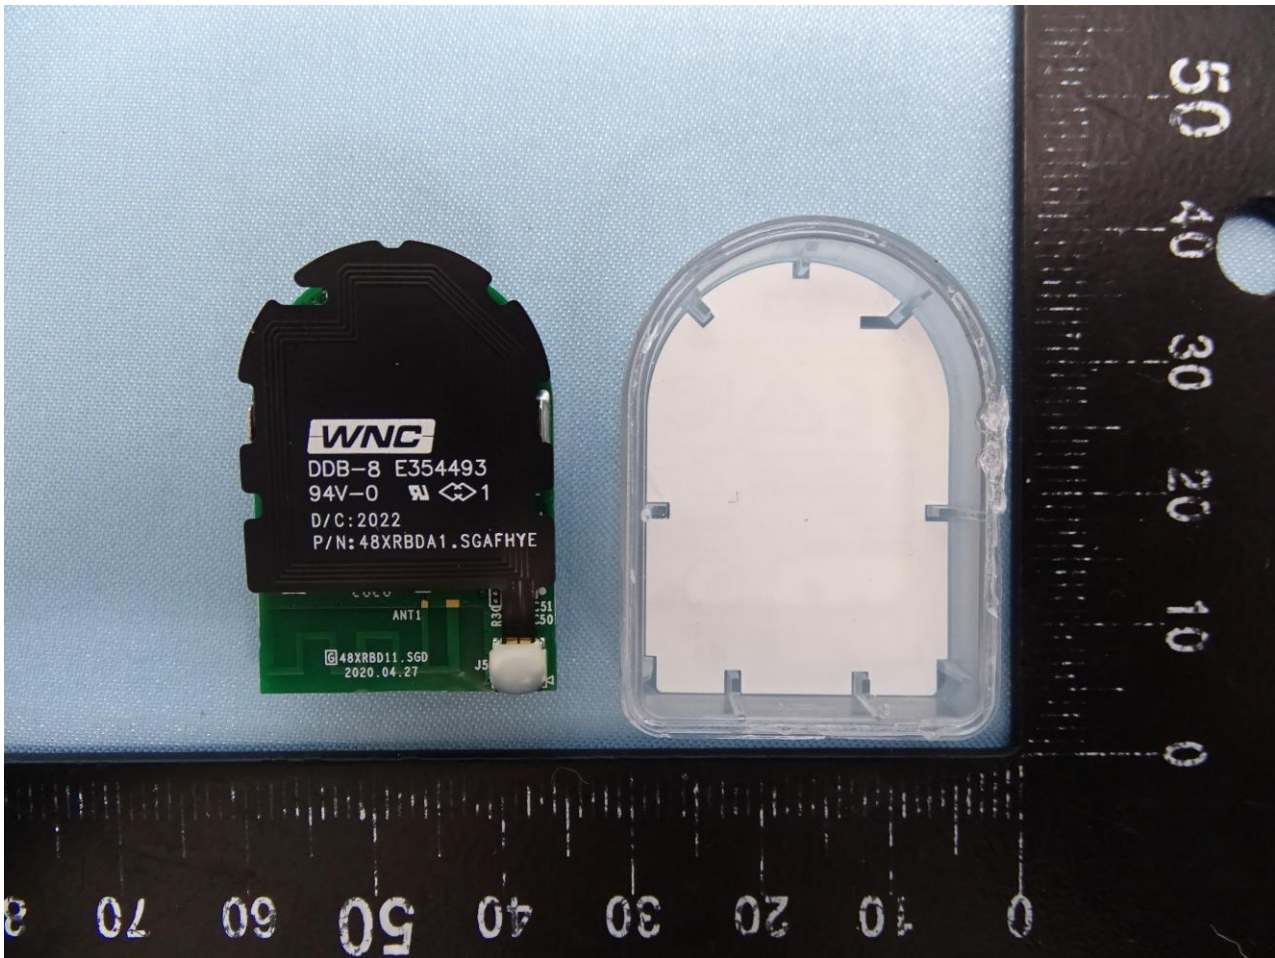

3. Internal Photograph of EUT

Brand Name: ZEBRA / Model Name: MPACT-INDR3

Bluetooth Antenna

NFC Antenna

—————THE END—————