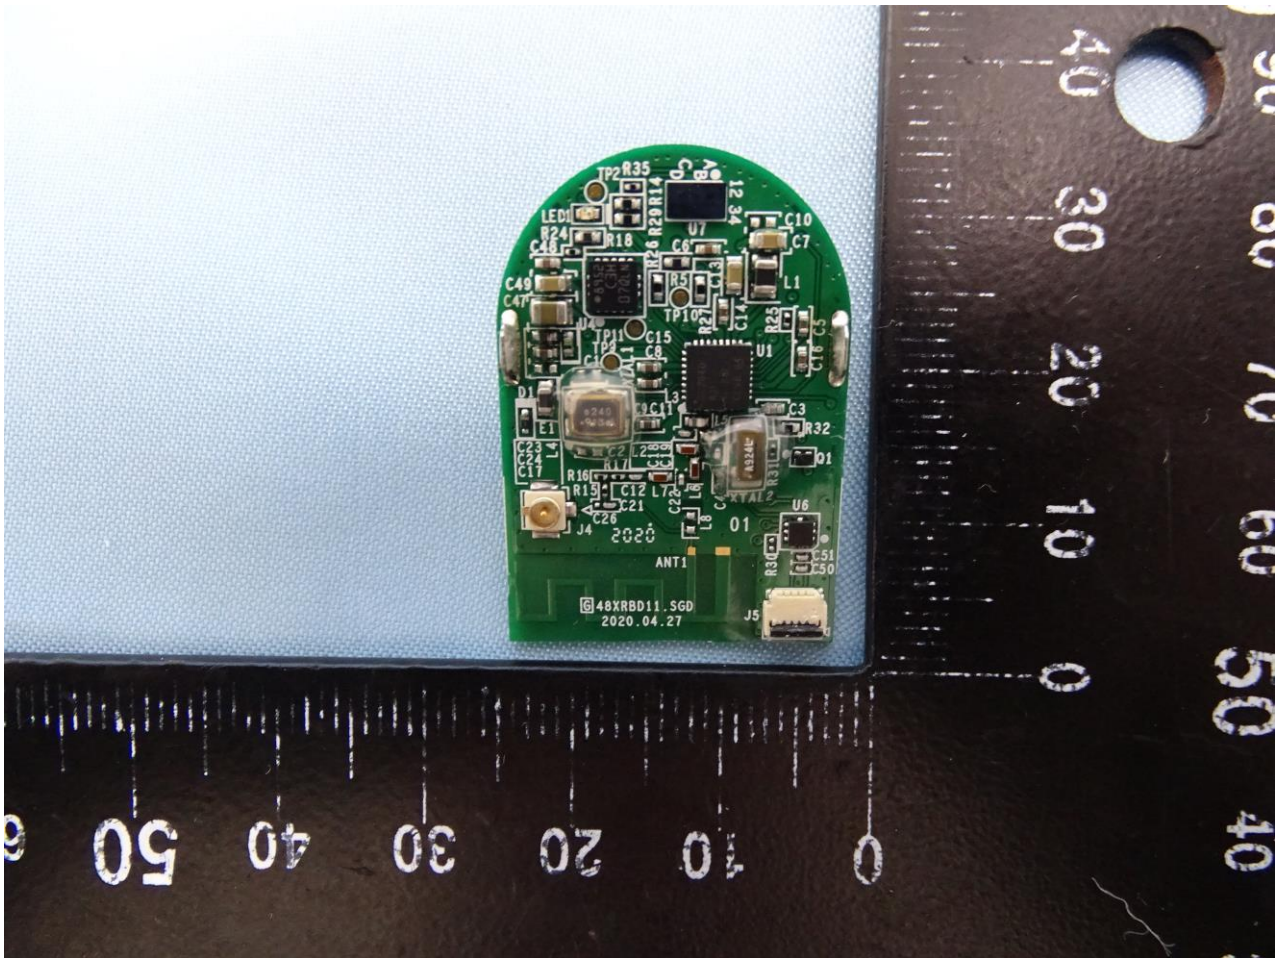

3. Internal Photograph of EUT

Brand Name: ZEBRA / Model Name: MPACT-INDR3

Bluetooth Antenna

NFC Antenna

—————THE END—————