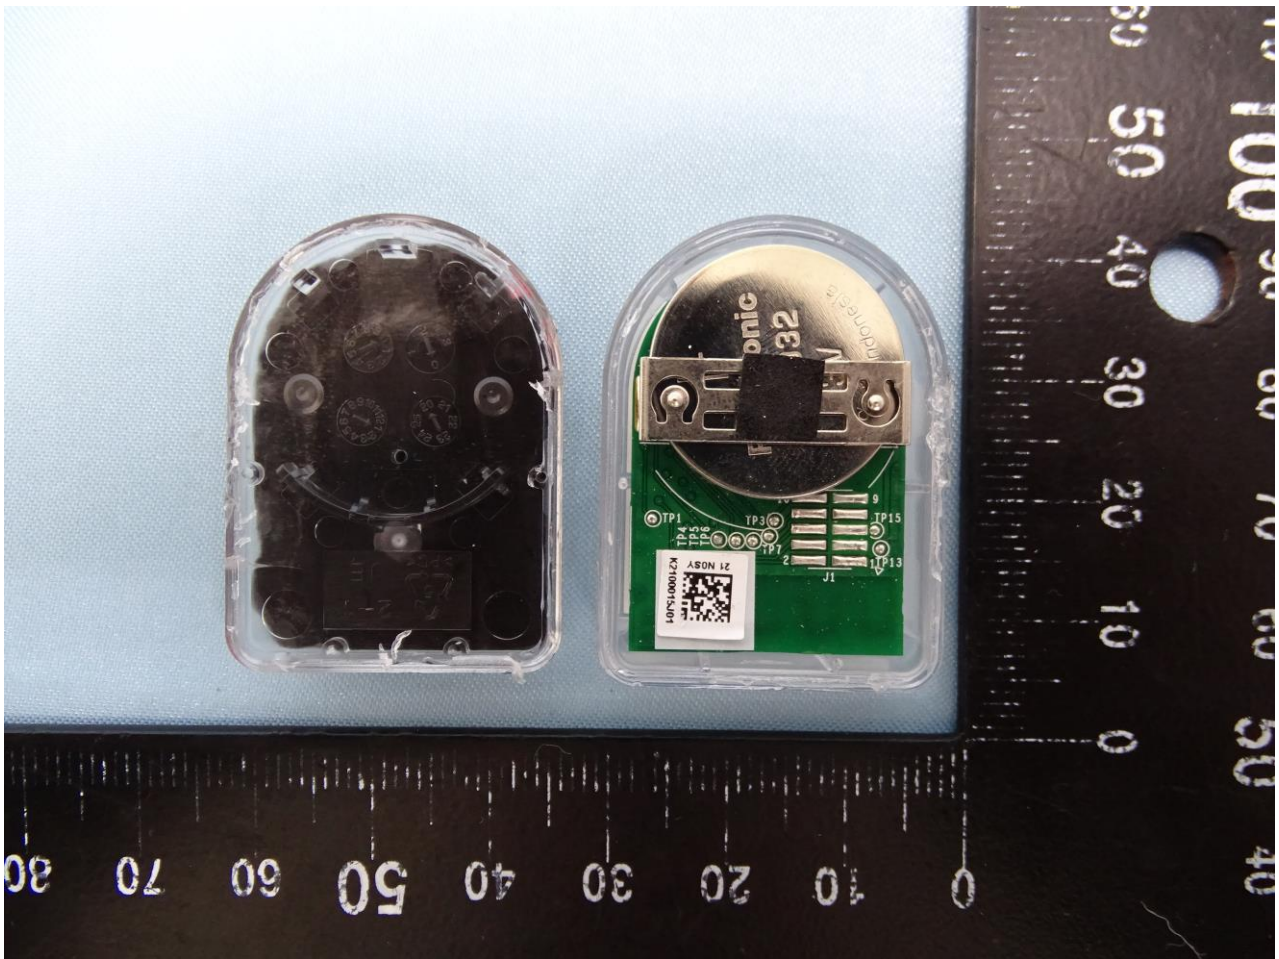

3. Internal Photograph of EUT

Brand Name: ZEBRA / Model Name: MPACT-INDR3

Bluetooth Antenna

NFC Antenna

—————THE END—————