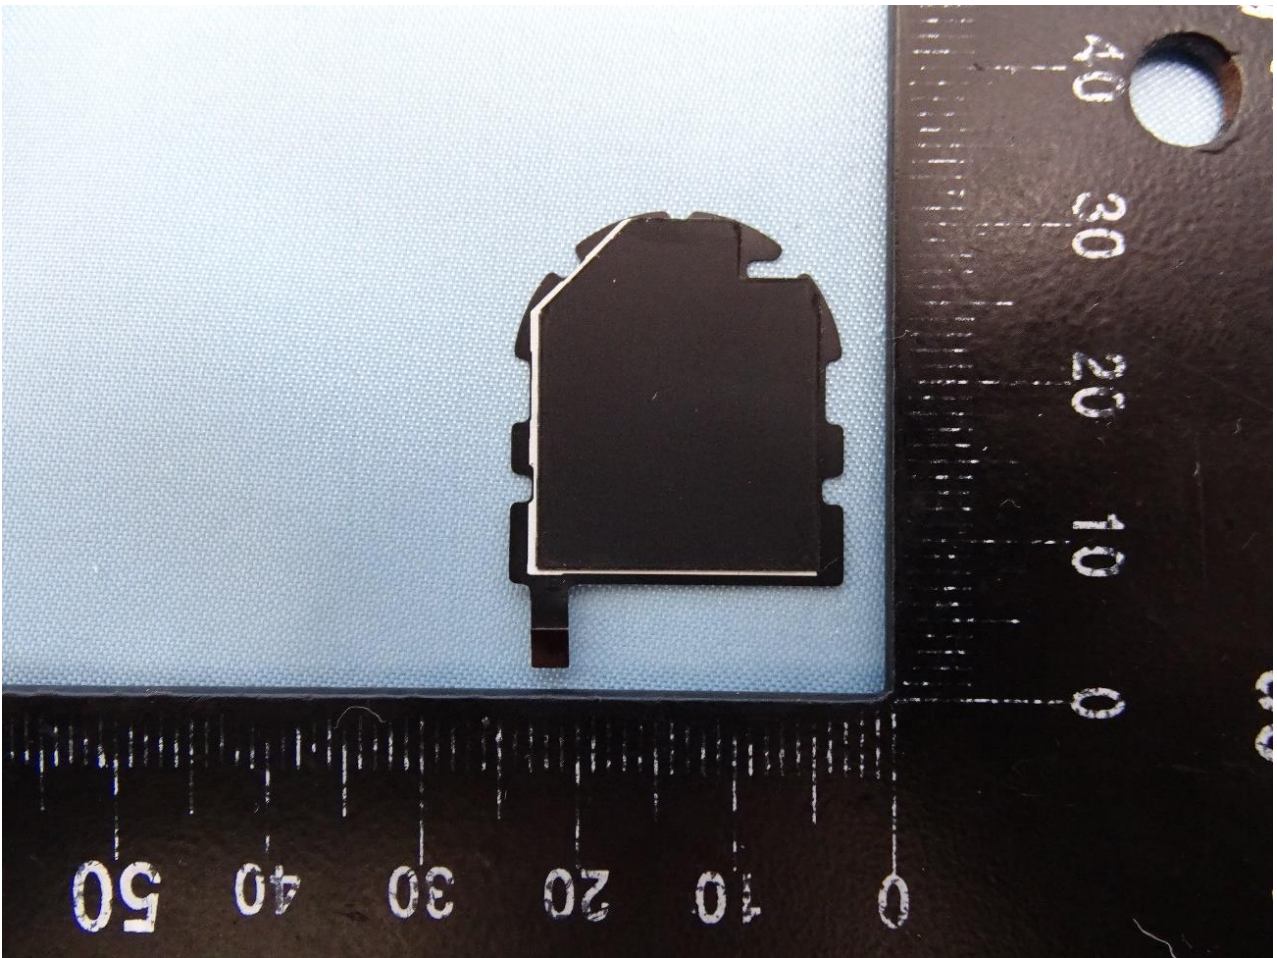

3. Internal Photograph of EUT

Brand Name: ZEBRA / Model Name: MPACT-INDR3

Bluetooth Antenna

NFC Antenna

—————THE END—————