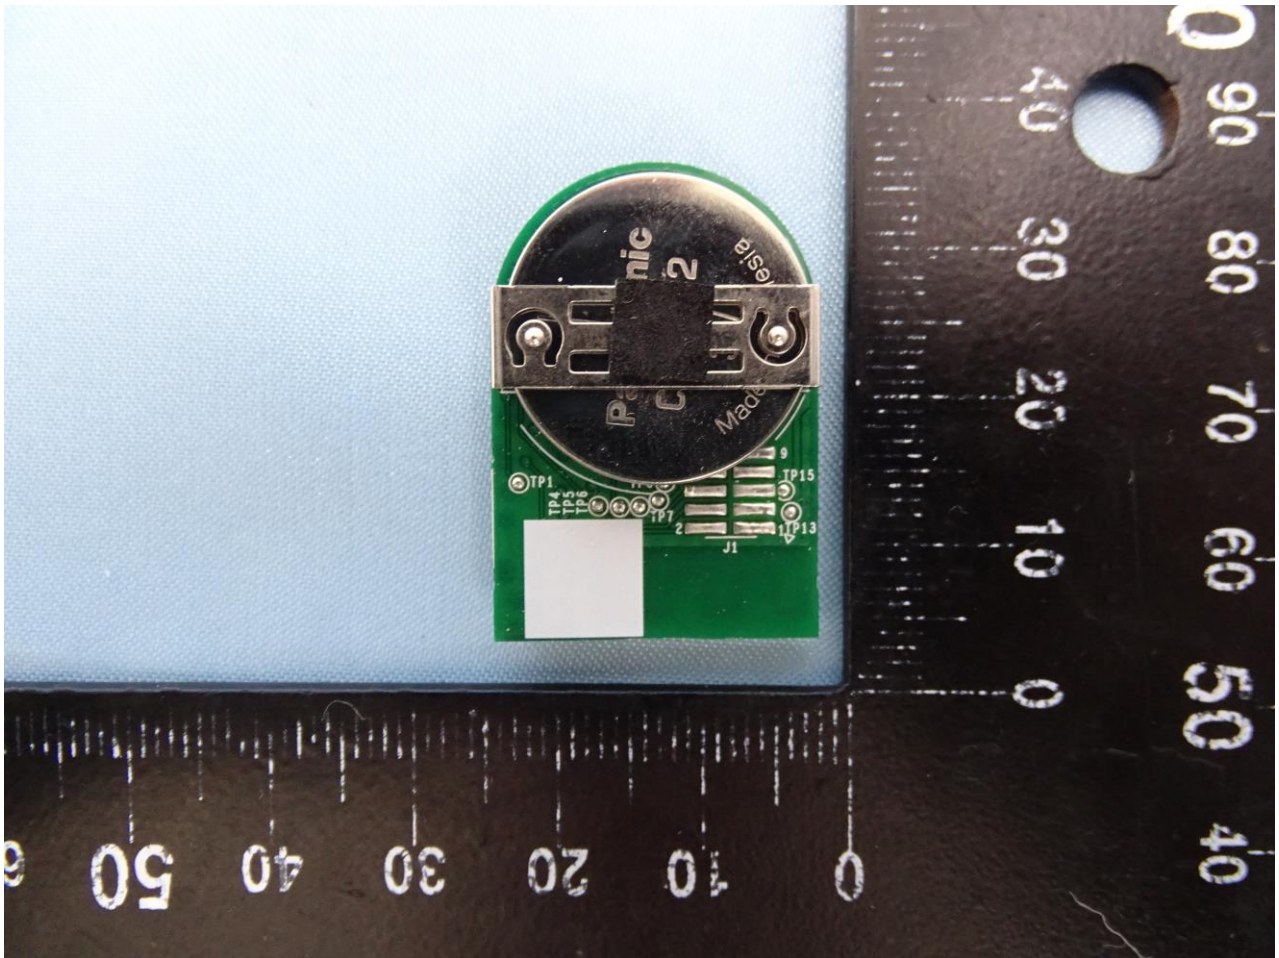

3. Internal Photograph of EUT

Brand Name: ZEBRA / Model Name: MPACT-INDR3

Bluetooth Antenna

NFC Antenna

—————THE END—————