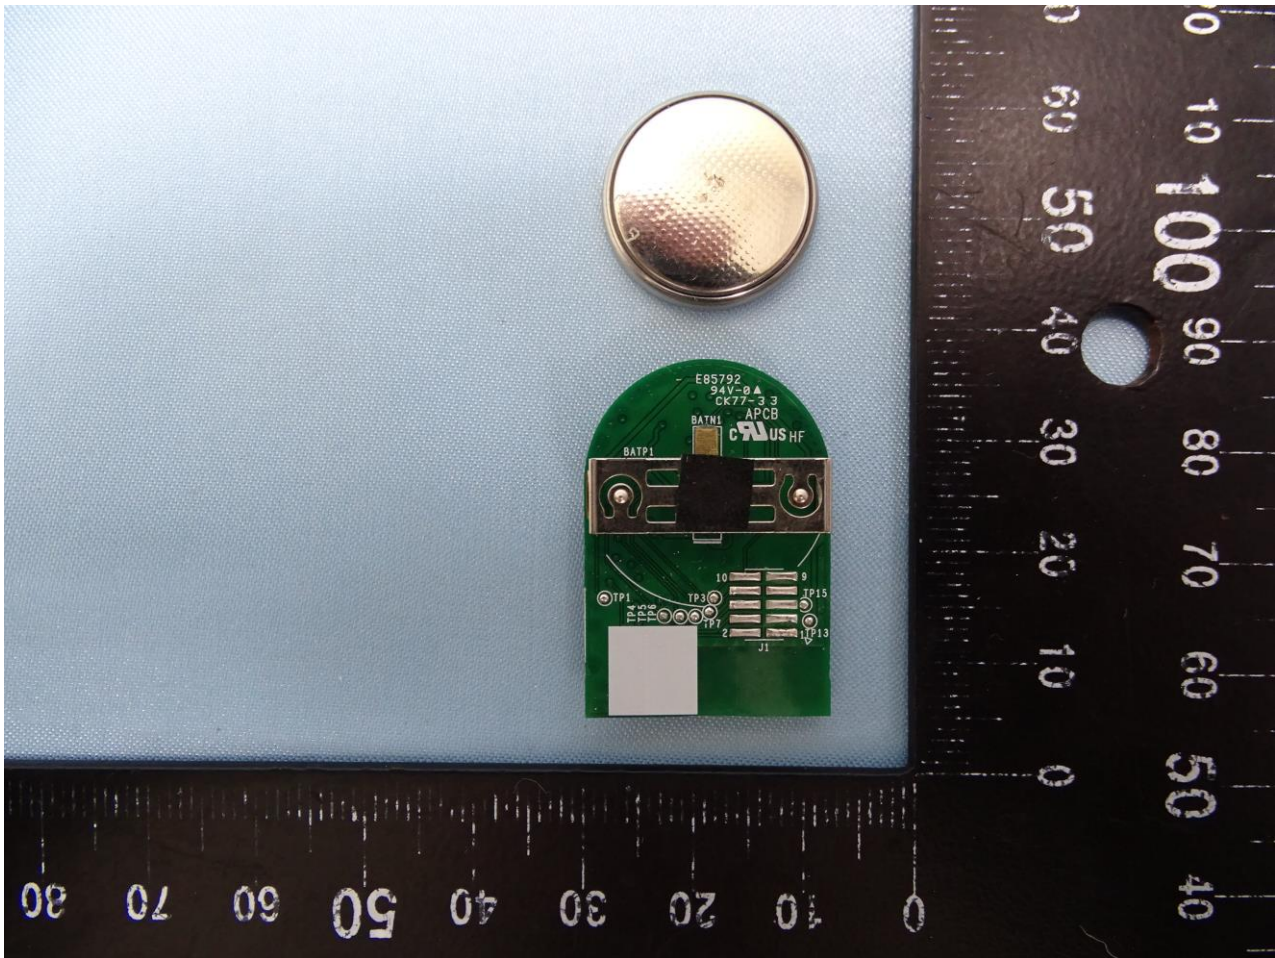

3. Internal Photograph of EUT

Brand Name: ZEBRA / Model Name: MPACT-INDR3

Bluetooth Antenna

NFC Antenna

—————THE END—————