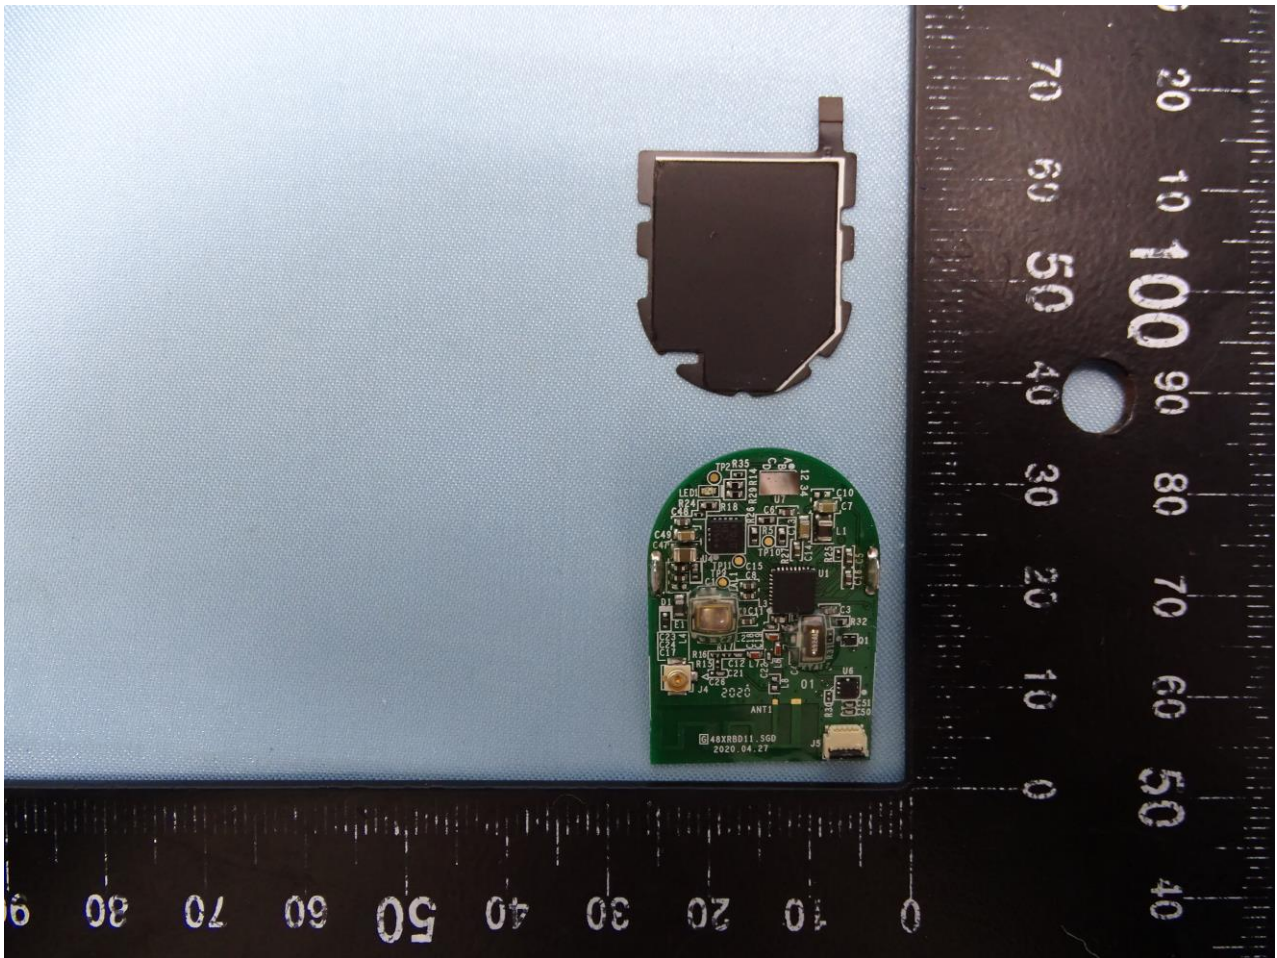

3. Internal Photograph of EUT

Brand Name: ZEBRA / Model Name: MPACT-INDR3

Bluetooth Antenna

NFC Antenna

—————THE END—————