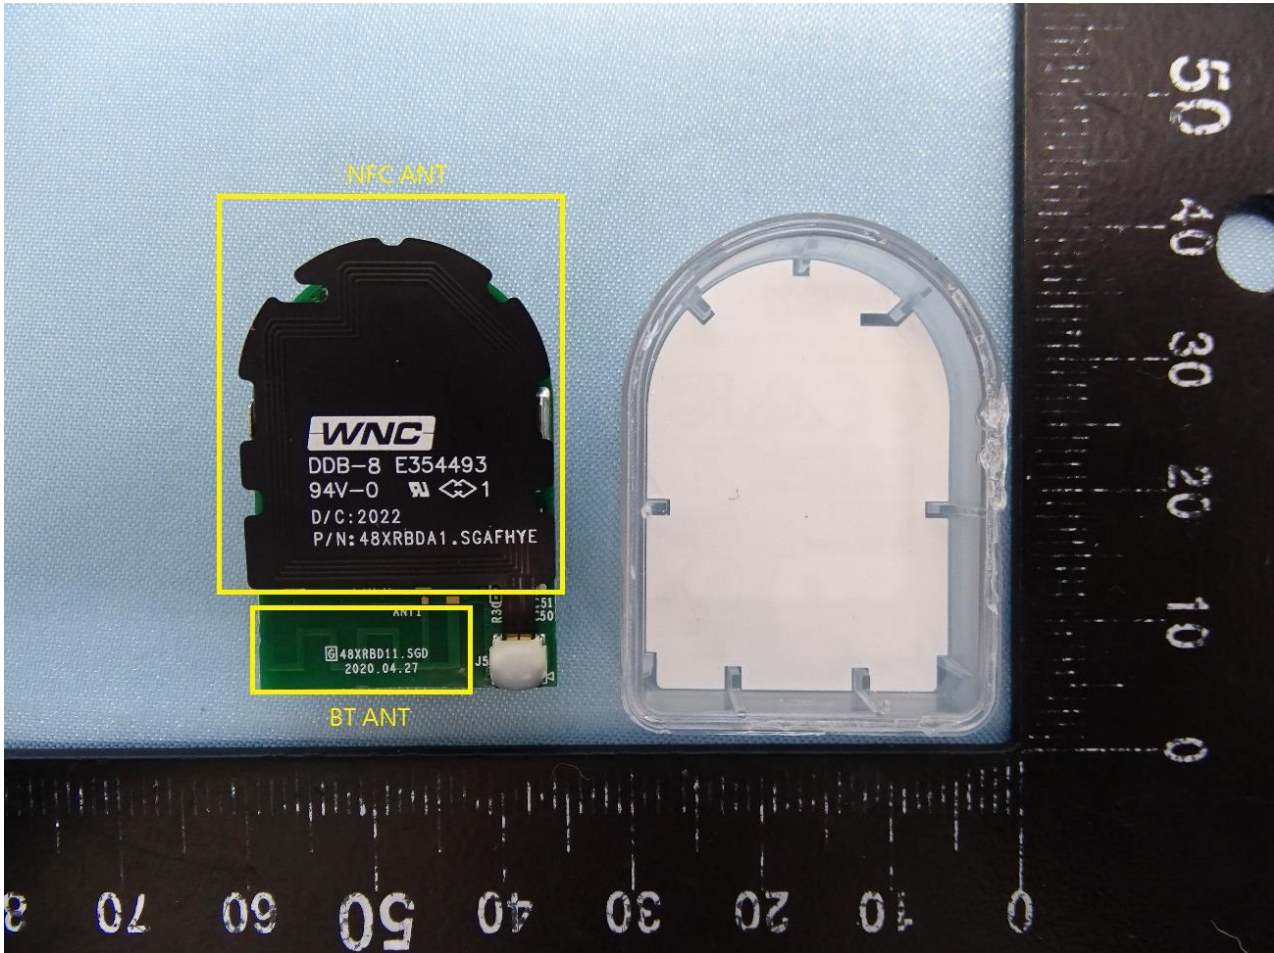

3. Internal Photograph of EUT

Brand Name: ZEBRA / Model Name: MPACT-INDR3

Bluetooth Antenna

NFC Antenna

—————THE END—————