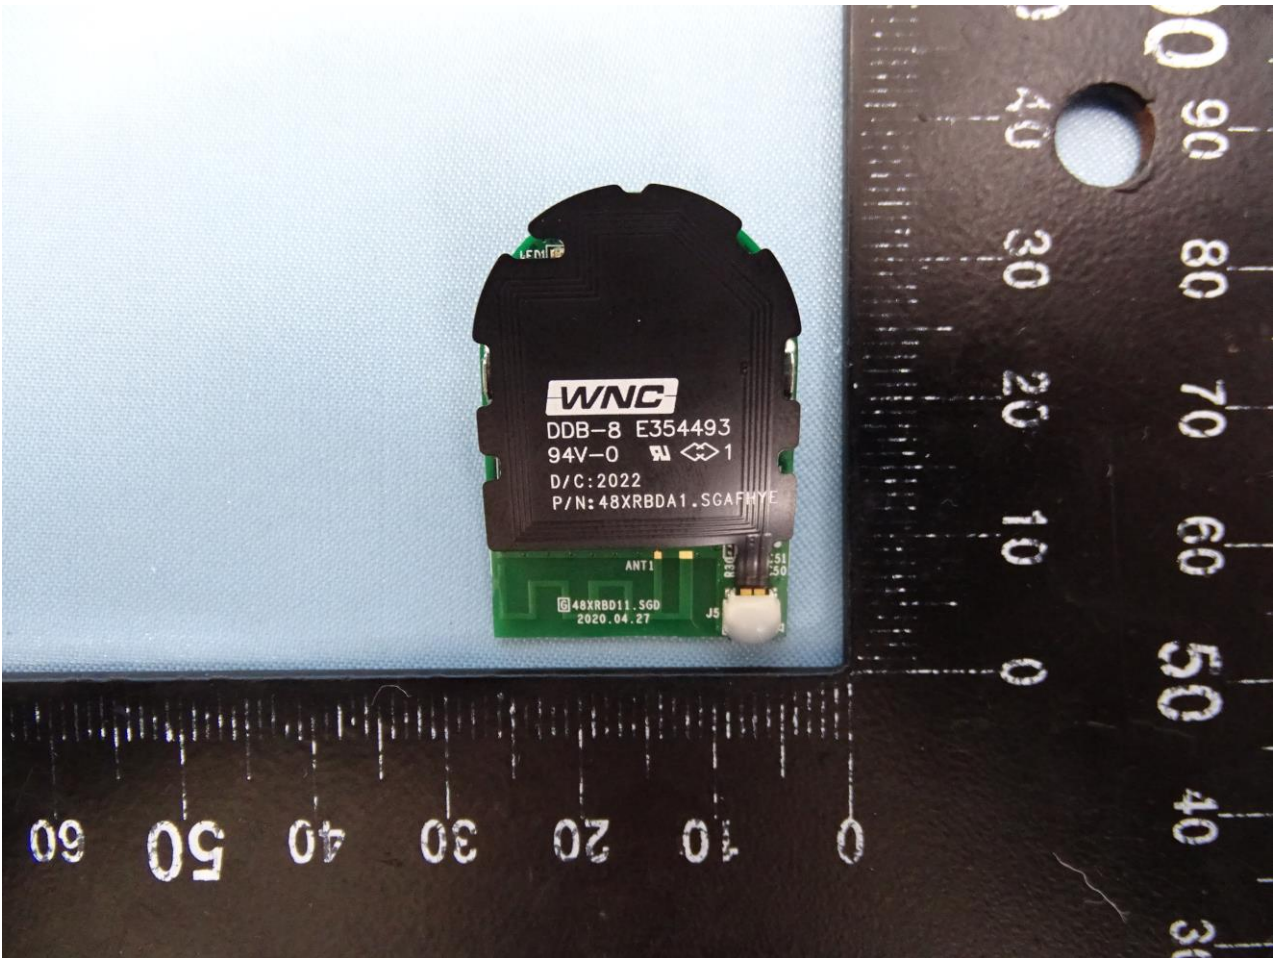

3. Internal Photograph of EUT

Brand Name: ZEBRA / Model Name: MPACT-INDR3

Bluetooth Antenna

NFC Antenna

—————THE END—————