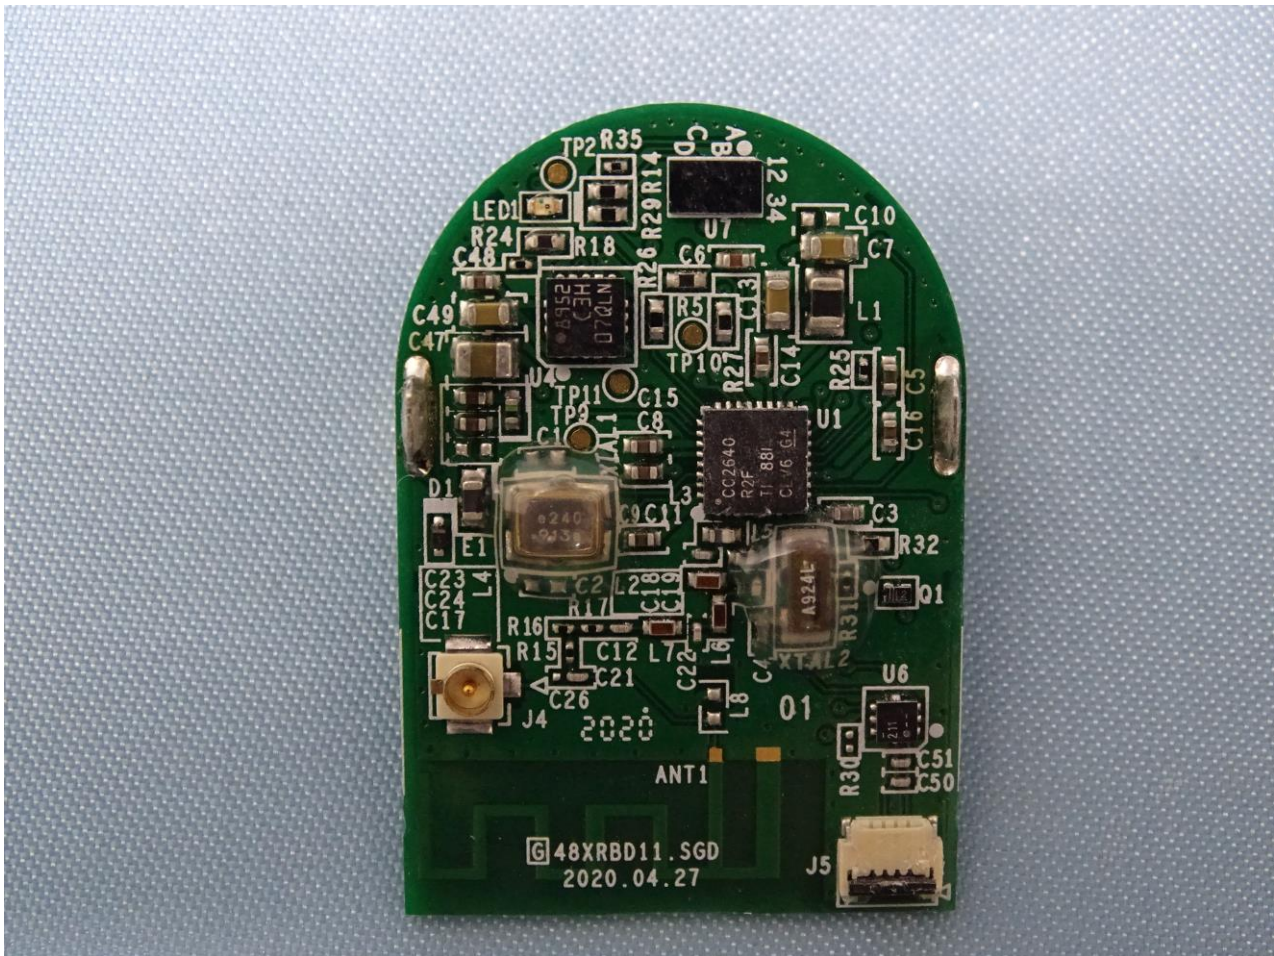

3. Internal Photograph of EUT

Brand Name: ZEBRA / Model Name: MPACT-INDR3

Bluetooth Antenna

NFC Antenna

—————THE END—————