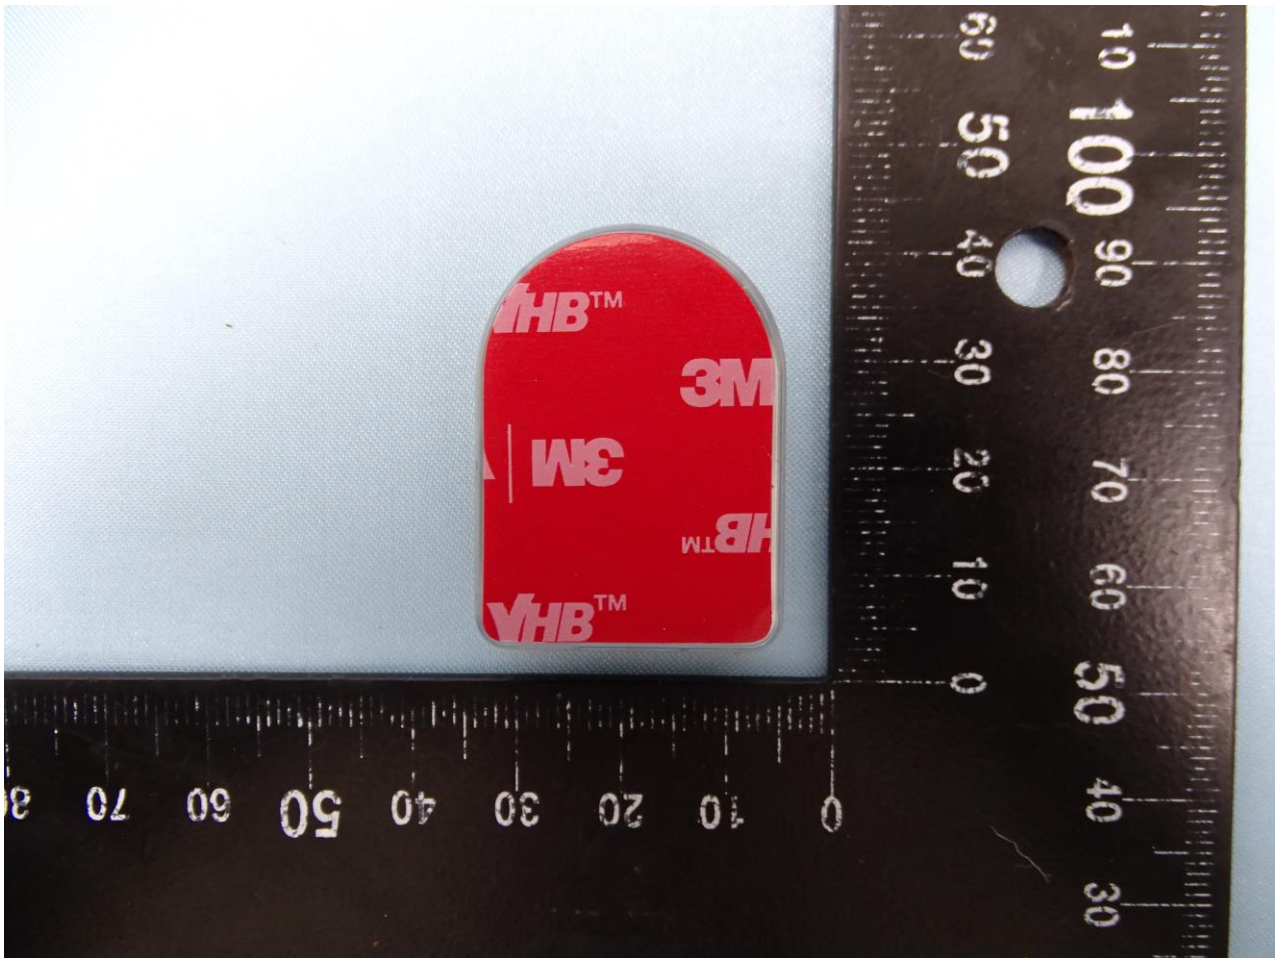

1. External Photograph of EUT

Brand Name: ZEBRA / Model Name: MPACT-INDR3

2. Photograph of Accessory

Brand Name: ZEBRA / Model Name: MPACT-INDR3

Specification of Accessory		
Battery	Brand Name	Panasonic
	Model Name	CR2032