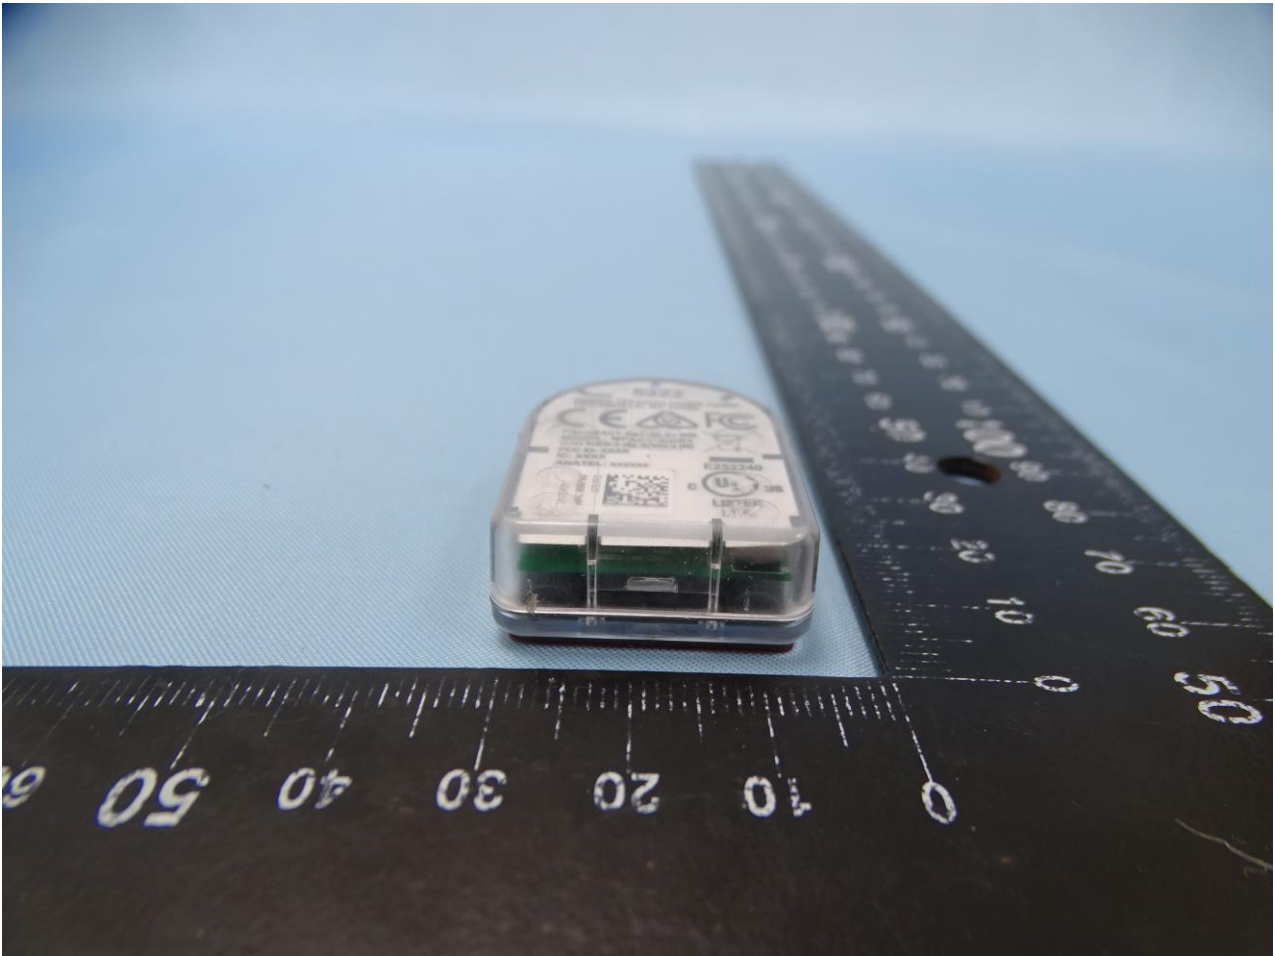

1. External Photograph of EUT

Brand Name: ZEBRA / Model Name: MPACT-INDR3

2. Photograph of Accessory

Brand Name: ZEBRA / Model Name: MPACT-INDR3

Specification of Accessory		
Battery	Brand Name	Panasonic
	Model Name	CR2032

Remark: For accessories equipped with this EUT, please refer to the following photos.

Battery