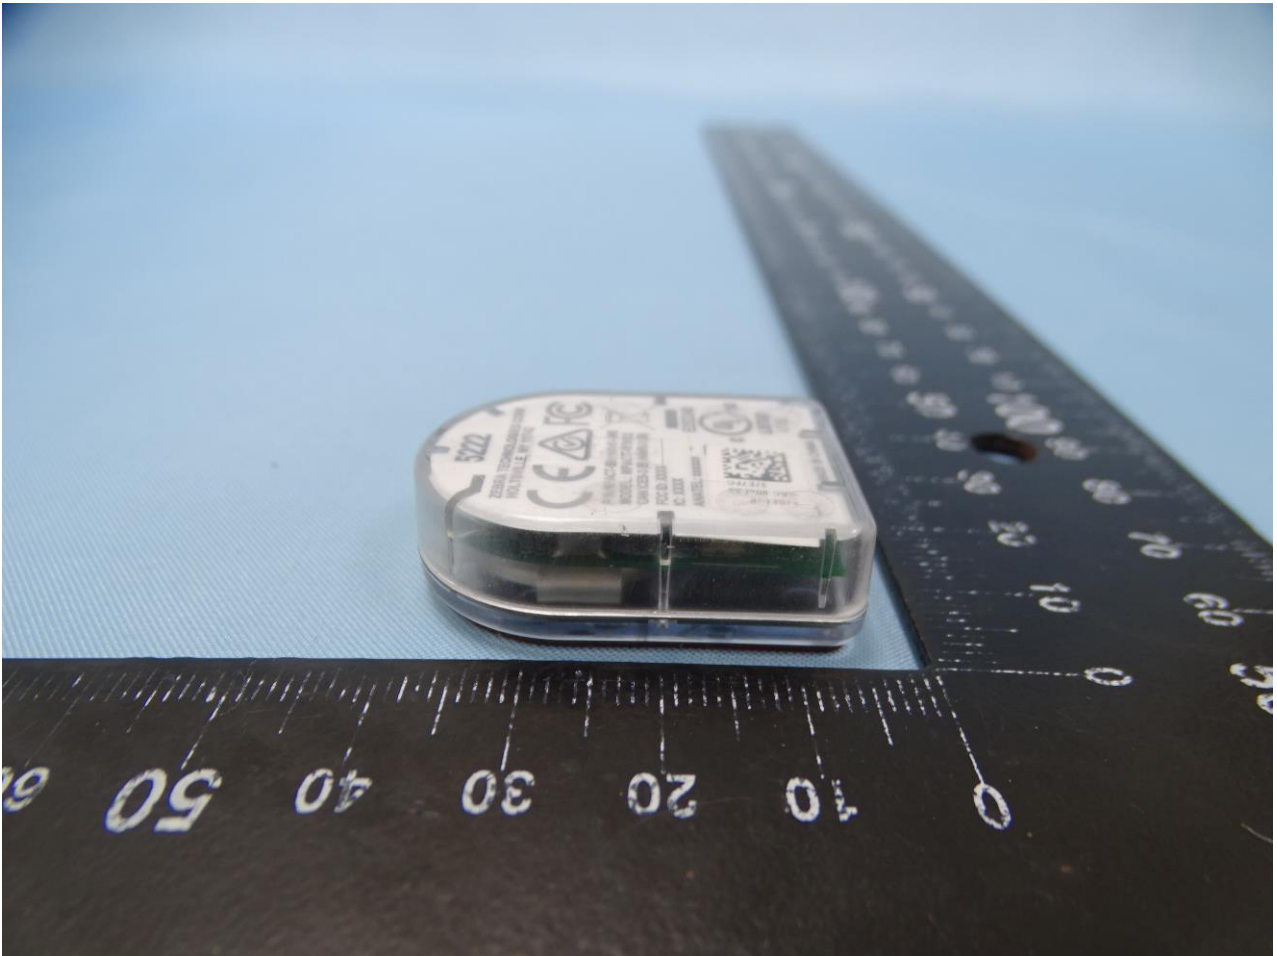

1. External Photograph of EUT

Brand Name: ZEBRA / Model Name: MPACT-INDR3

2. Photograph of Accessory

Brand Name: ZEBRA / Model Name: MPACT-INDR3

Specification of Accessory		
Battery	Brand Name	Panasonic
	Model Name	CR2032

Remark: For accessories equipped with this EUT, please refer to the following photos.

Battery