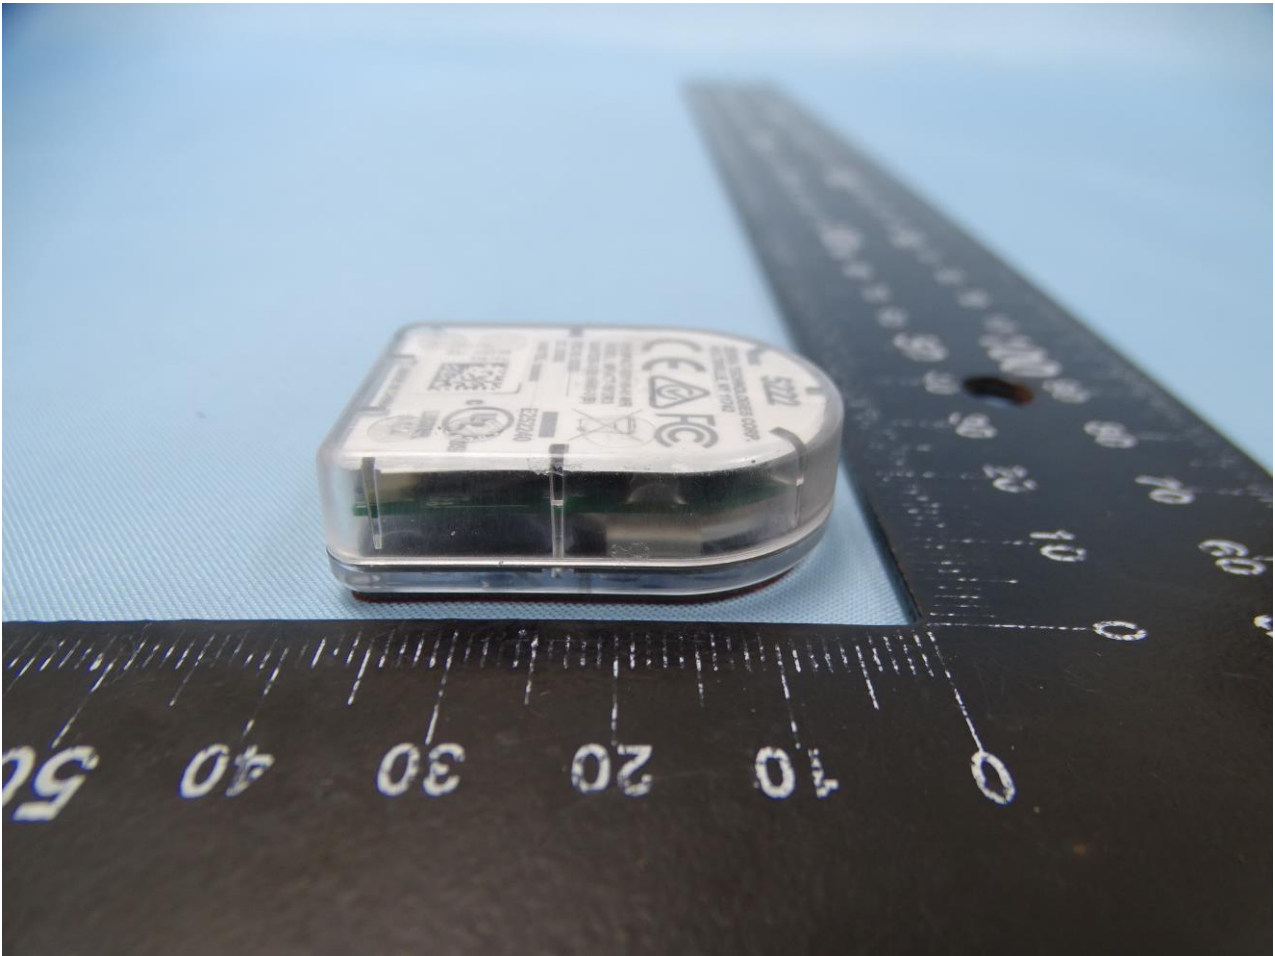

1. External Photograph of EUT

Brand Name: ZEBRA / Model Name: MPACT-INDR3

2. Photograph of Accessory

Brand Name: ZEBRA / Model Name: MPACT-INDR3

Specification of Accessory		
Battery	Brand Name	Panasonic
	Model Name	CR2032

Remark: For accessories equipped with this EUT, please refer to the following photos.

Battery