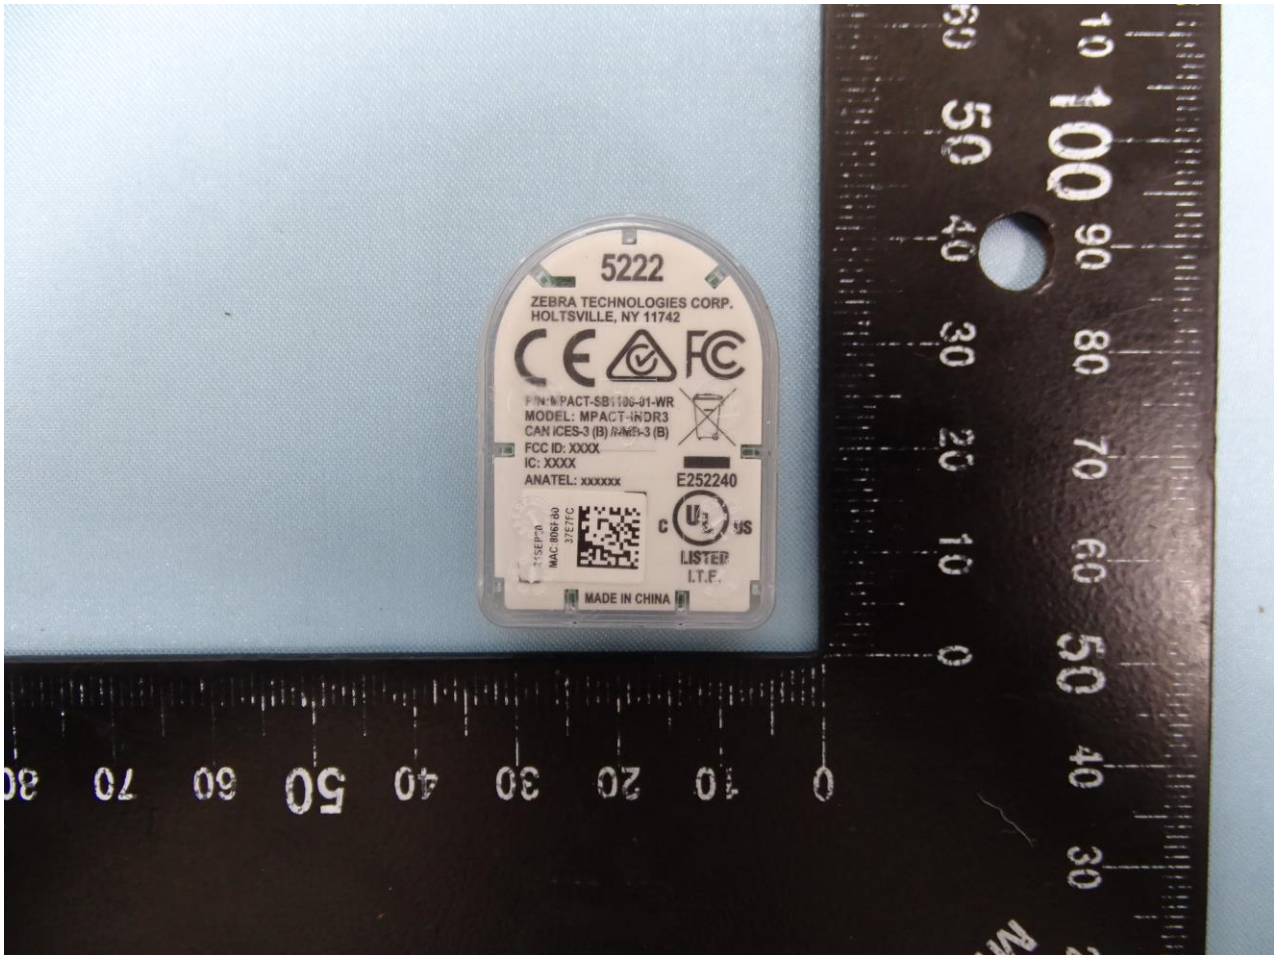

1. External Photograph of EUT

Brand Name: ZEBRA / Model Name: MPACT-INDR3

2. Photograph of Accessory

Brand Name: ZEBRA / Model Name: MPACT-INDR3

Specification of Accessory		
Battery	Brand Name	Panasonic
	Model Name	CR2032

Remark: For accessories equipped with this EUT, please refer to the following photos.

Battery