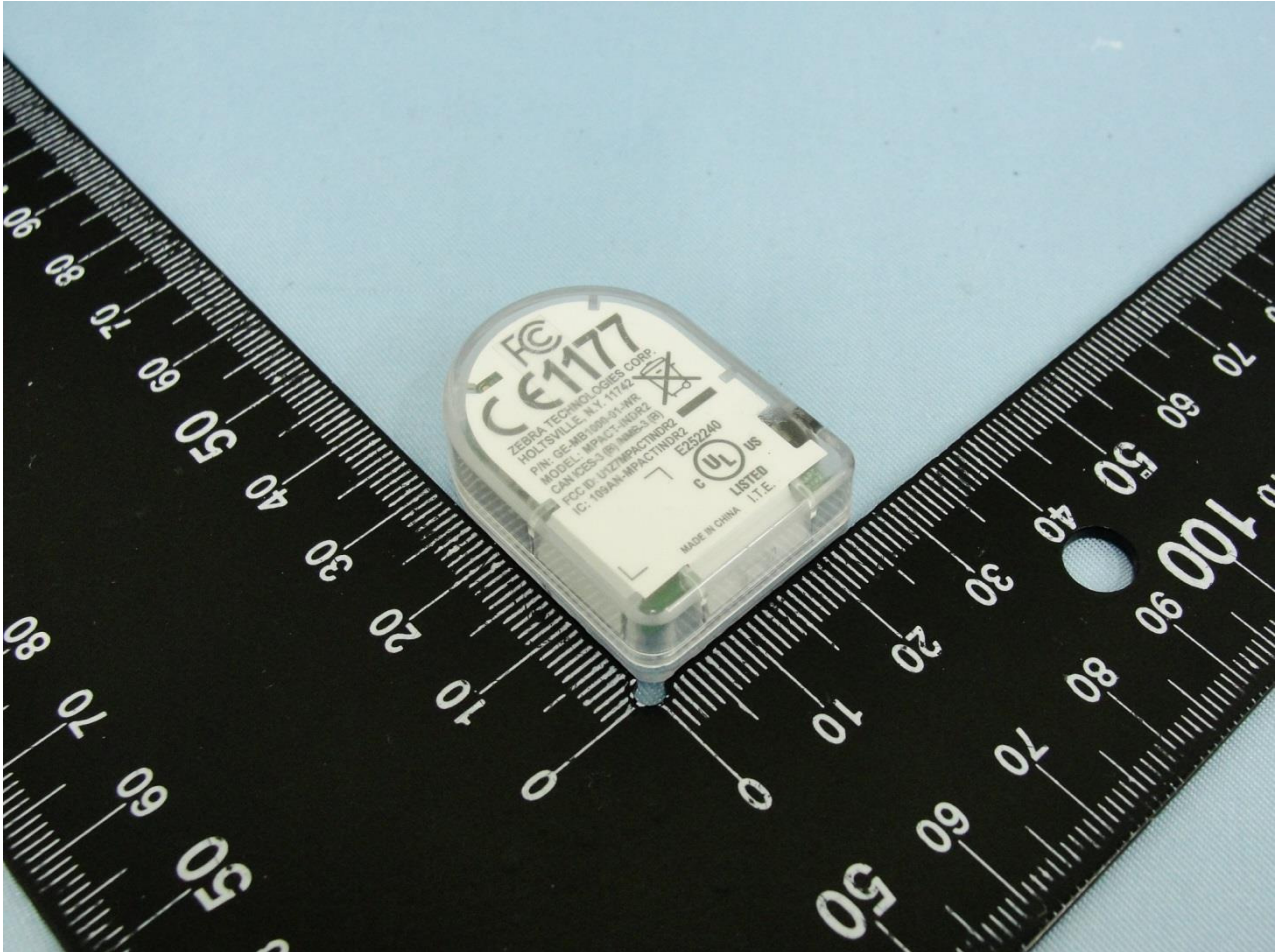

**1. External Photograph of EUT**

**Brand Name: Zebra Technologies Corporation / Model Name: MPACT-INDR2**

Brand Name: Zebra Technologies Corporation / Model Name: MPACT-INDR2

**2. Photograph of Accessory**

**Brand Name: Zebra Technologies Corporation / Model Name: MPACT-INDR2**

<b>Specification of Accessory</b>		
<b>Battery</b>	<b>Brand Name</b>	Panasonic
	<b>Model Name</b>	CR2032

**Remark:** For accessories equipped with this EUT, please refer to the following photos.

Brand Name: Zebra Technologies Corporation / Model Name: MPACT-INDR2