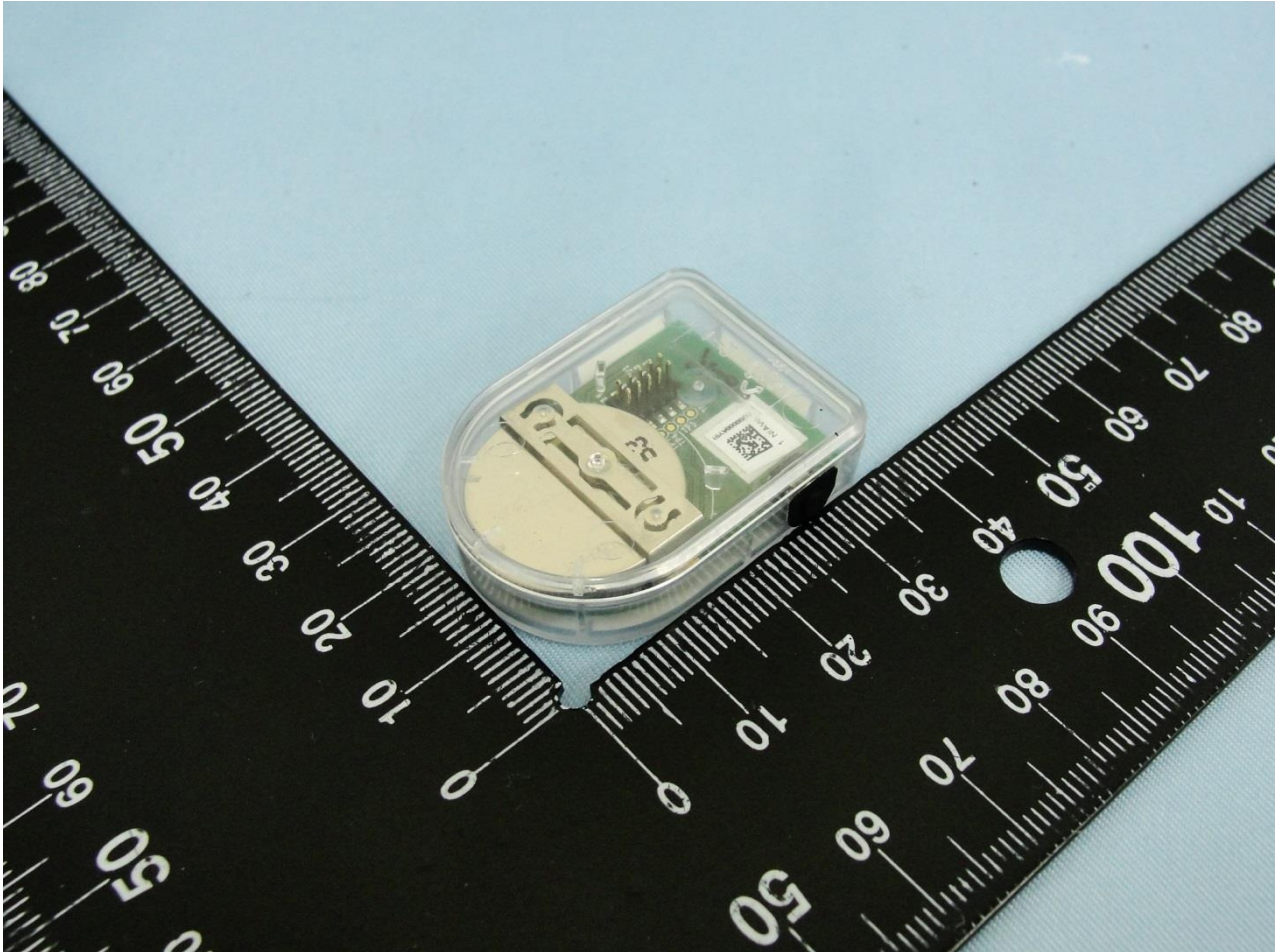

**1. External Photograph of EUT**

**Brand Name: Zebra Technologies Corporation / Model Name: MPACT-INDR2**

Brand Name: Zebra Technologies Corporation / Model Name: MPACT-INDR2

**2. Photograph of Accessory**

**Brand Name: Zebra Technologies Corporation / Model Name: MPACT-INDR2**

<b>Specification of Accessory</b>		
<b>Battery</b>	<b>Brand Name</b>	Panasonic
	<b>Model Name</b>	CR2032

**Remark:** For accessories equipped with this EUT, please refer to the following photos.

Brand Name: Zebra Technologies Corporation / Model Name: MPACT-INDR2