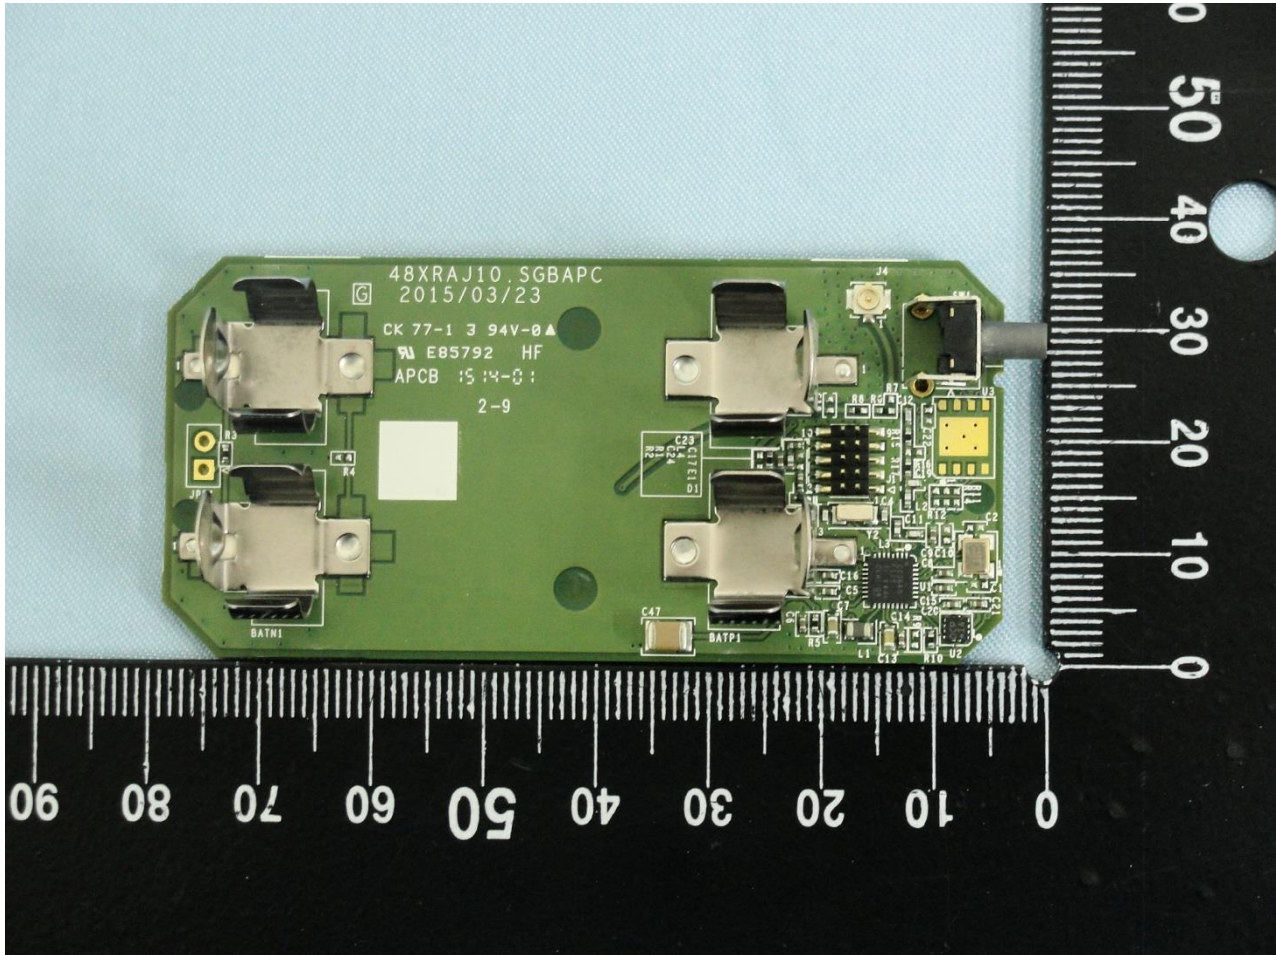

3. Internal Photograph of EUT

Brand Name: Zebra / Model Name: MPACT-INDR1 / Marketing Name: 2AA Beacon

Brand Name: Zebra / Model Name: MPACT-INDR1 / Marketing Name: 2AA Beacon

Brand Name: Zebra / Model Name: MPACT-INDR1 / Marketing Name: 2AA Beacon

Brand Name: Zebra / Model Name: MPACT-INDR1 / Marketing Name: 2AA Beacon

Brand Name: Zebra / Model Name: MPACT-INDR1 / Marketing Name: 2AA Beacon