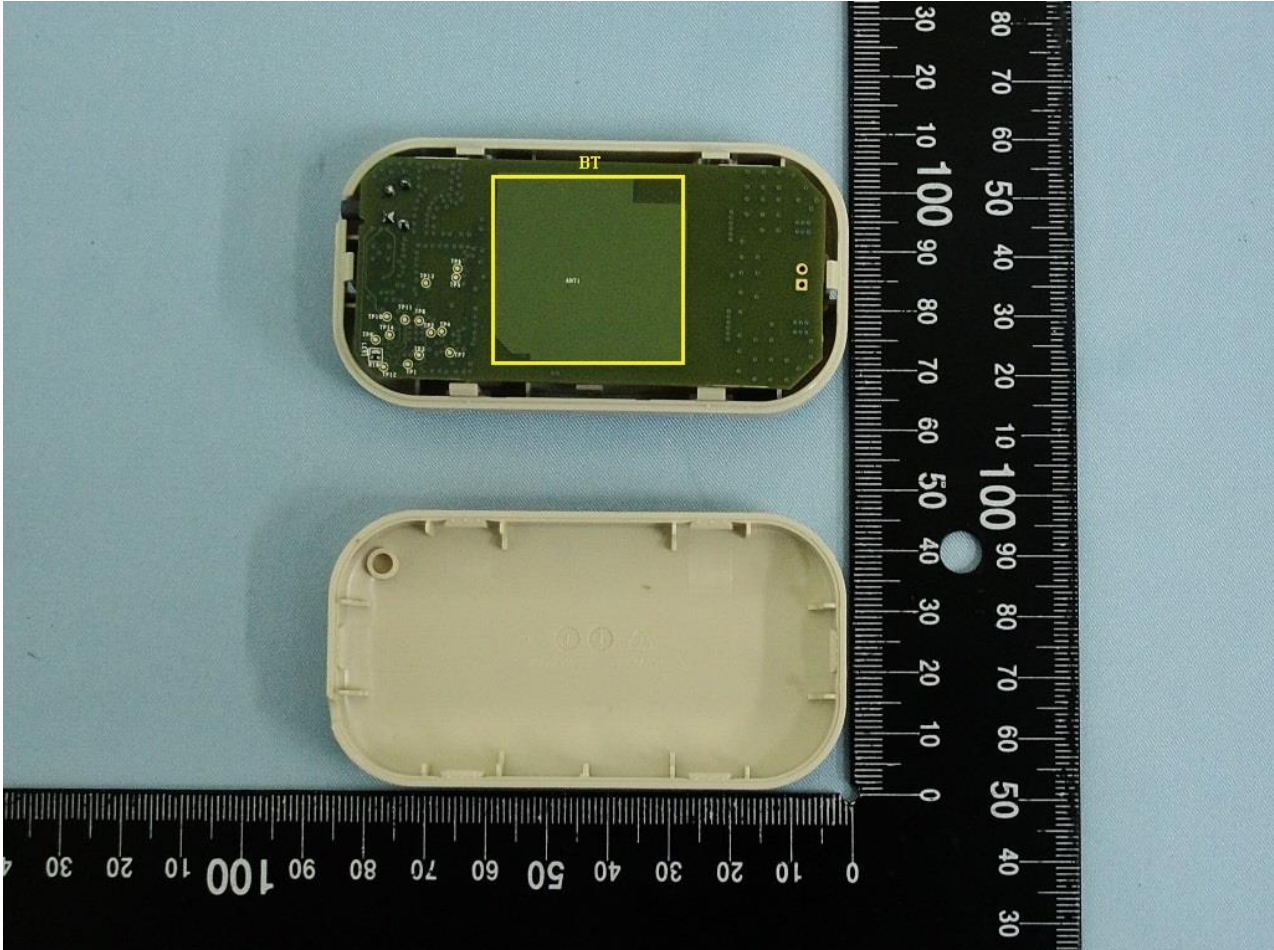

3. Internal Photograph of EUT

Brand Name: Zebra / Model Name: MPACT-INDR1 / Marketing Name: 2AA Beacon

Brand Name: Zebra / Model Name: MPACT-INDR1 / Marketing Name: 2AA Beacon

Brand Name: Zebra / Model Name: MPACT-INDR1 / Marketing Name: 2AA Beacon

Brand Name: Zebra / Model Name: MPACT-INDR1 / Marketing Name: 2AA Beacon

Brand Name: Zebra / Model Name: MPACT-INDR1 / Marketing Name: 2AA Beacon