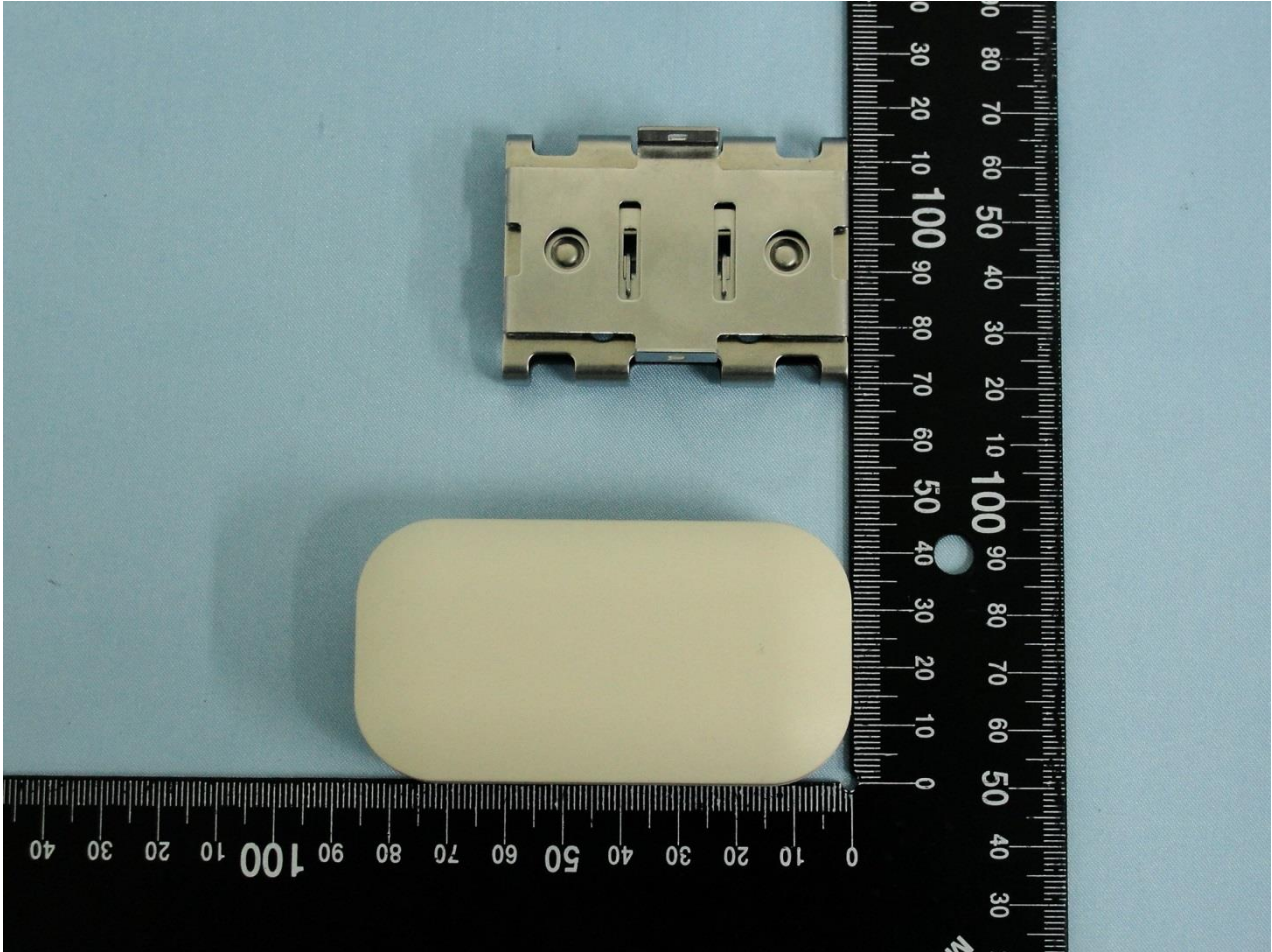

1. External Photograph of EUT**Brand Name: Zebra / Model Name: MPACT-INDR1 / Marketing Name: 2AA Beacon**

Brand Name: Zebra / Model Name: MPACT-INDR1 / Marketing Name: 2AA Beacon

Brand Name: Zebra / Model Name: MPACT-INDR1 / Marketing Name: 2AA Beacon

2. Photograph of Accessory

Brand Name: Zebra / Model Name: MPACT-INDR1 / Marketing Name: 2AA Beacon

Specification of Accessory		
Bracket	Brand Name	WNC
	Model Name	XRAJ-3

Remark: For accessories equipped with this EUT, please refer to the following photos.

Brand Name: Zebra / Model Name: MPACT-INDR1 / Marketing Name: 2AA Beacon

Brand Name: Zebra / Model Name: MPACT-INDR1 / Marketing Name: 2AA Beacon

Bracket

Brand Name: Zebra / Model Name: MPACT-INDR1 / Marketing Name: 2AA Beacon