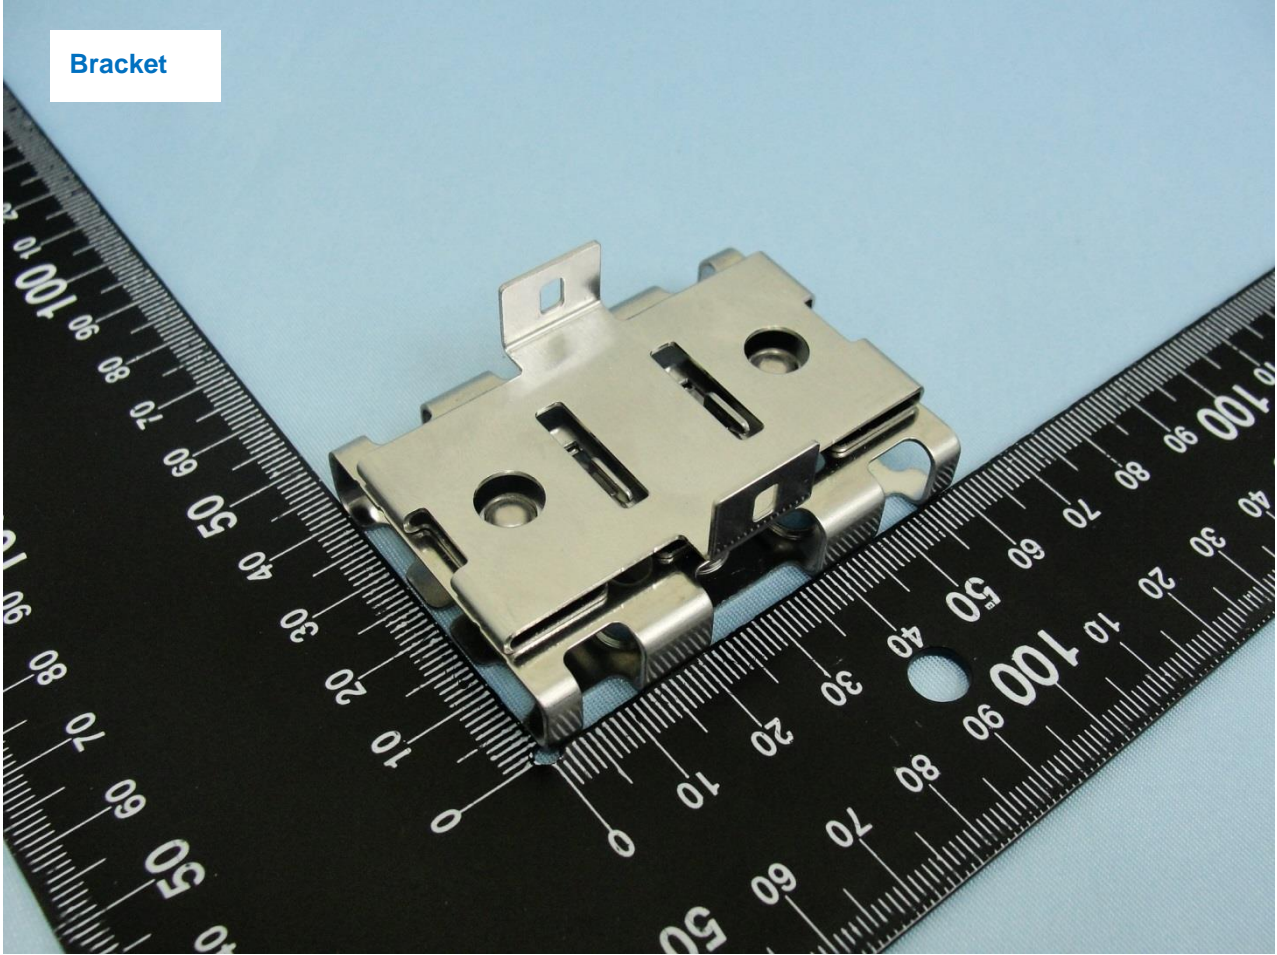

1. External Photograph of EUT**Brand Name: Zebra / Model Name: MPACT-INDR1 / Marketing Name: 2AA Beacon**

Brand Name: Zebra / Model Name: MPACT-INDR1 / Marketing Name: 2AA Beacon

Brand Name: Zebra / Model Name: MPACT-INDR1 / Marketing Name: 2AA Beacon

2. Photograph of Accessory

Brand Name: Zebra / Model Name: MPACT-INDR1 / Marketing Name: 2AA Beacon

Specification of Accessory		
Bracket	Brand Name	WNC
	Model Name	XRAJ-3

Remark: For accessories equipped with this EUT, please refer to the following photos.

Brand Name: Zebra / Model Name: MPACT-INDR1 / Marketing Name: 2AA Beacon

Brand Name: Zebra / Model Name: MPACT-INDR1 / Marketing Name: 2AA Beacon

Bracket

Brand Name: Zebra / Model Name: MPACT-INDR1 / Marketing Name: 2AA Beacon