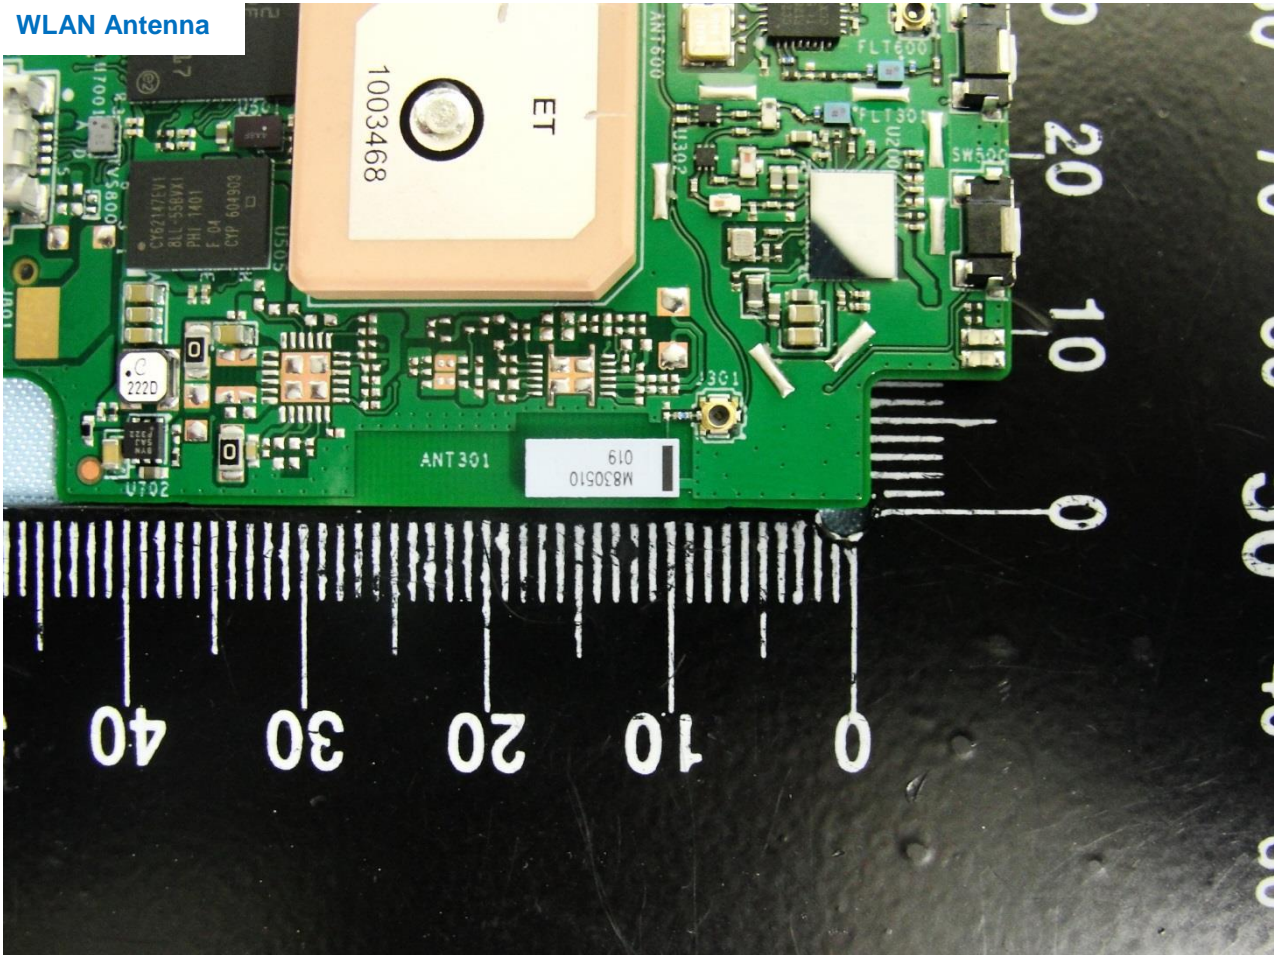

Brand Name: ZEBRA / Model Name: MPACT-HUBFXD

Brand Name: ZEBRA / Model Name: MPACT-HUBFXD

Bluetooth Antenna

Brand Name: ZEBRA / Model Name: MPACT-HUBFXD

WLAN Antenna

Brand Name: ZEBRA / Model Name: MPACT-HUBFXD