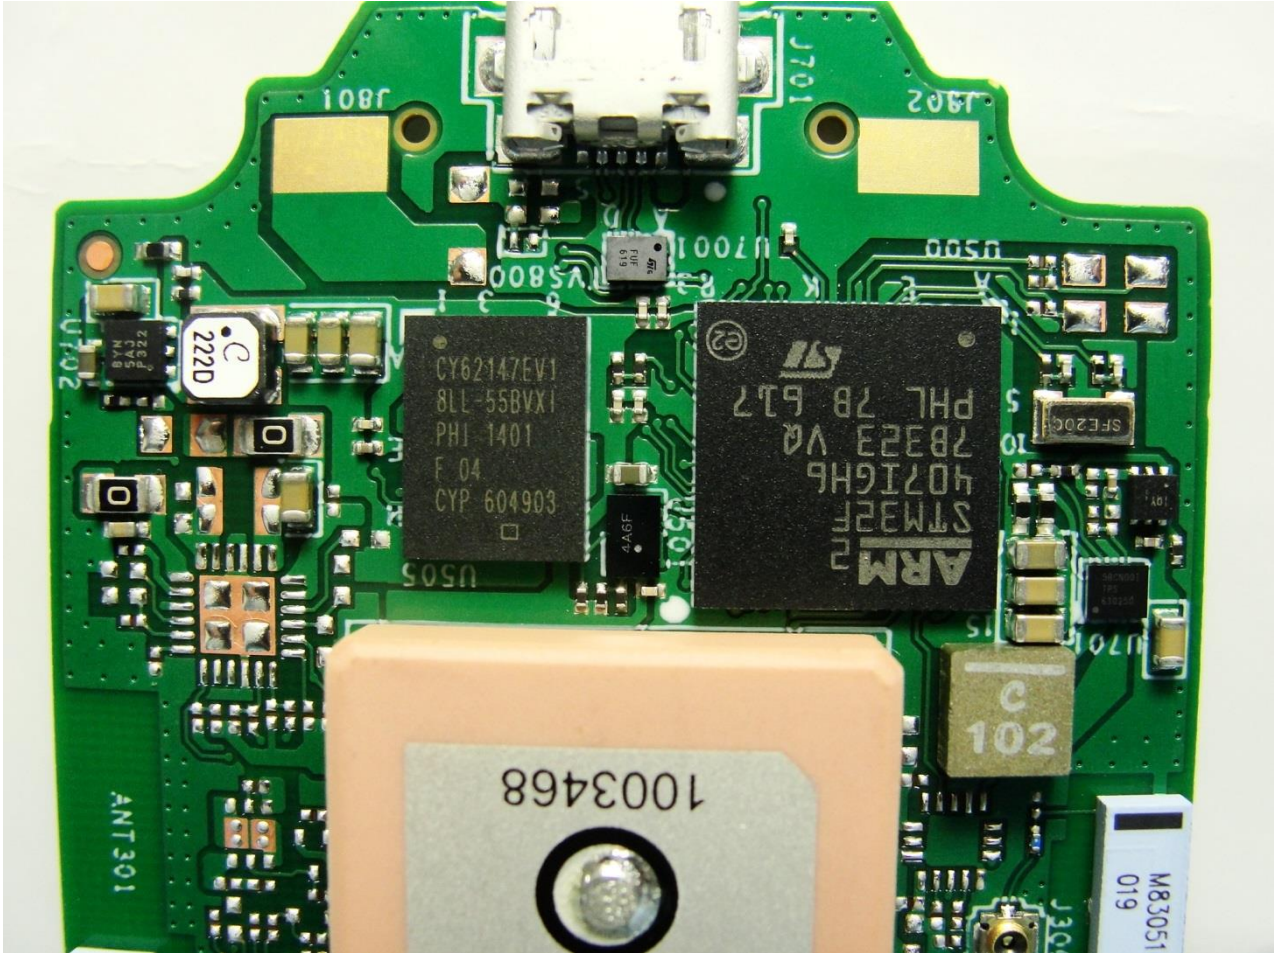

3. Internal Photograph of EUT

Brand Name: ZEBRA / Model Name: MPACT-HUBFXD

Brand Name: ZEBRA / Model Name: MPACT-HUBFXD

Brand Name: ZEBRA / Model Name: MPACT-HUBFXD

Brand Name: ZEBRA / Model Name: MPACT-HUBFXD

Brand Name: ZEBRA / Model Name: MPACT-HUBFXD

Brand Name: ZEBRA / Model Name: MPACT-HUBFXD

Bluetooth Antenna

Brand Name: ZEBRA / Model Name: MPACT-HUBFXD

WLAN Antenna

Brand Name: ZEBRA / Model Name: MPACT-HUBFXD