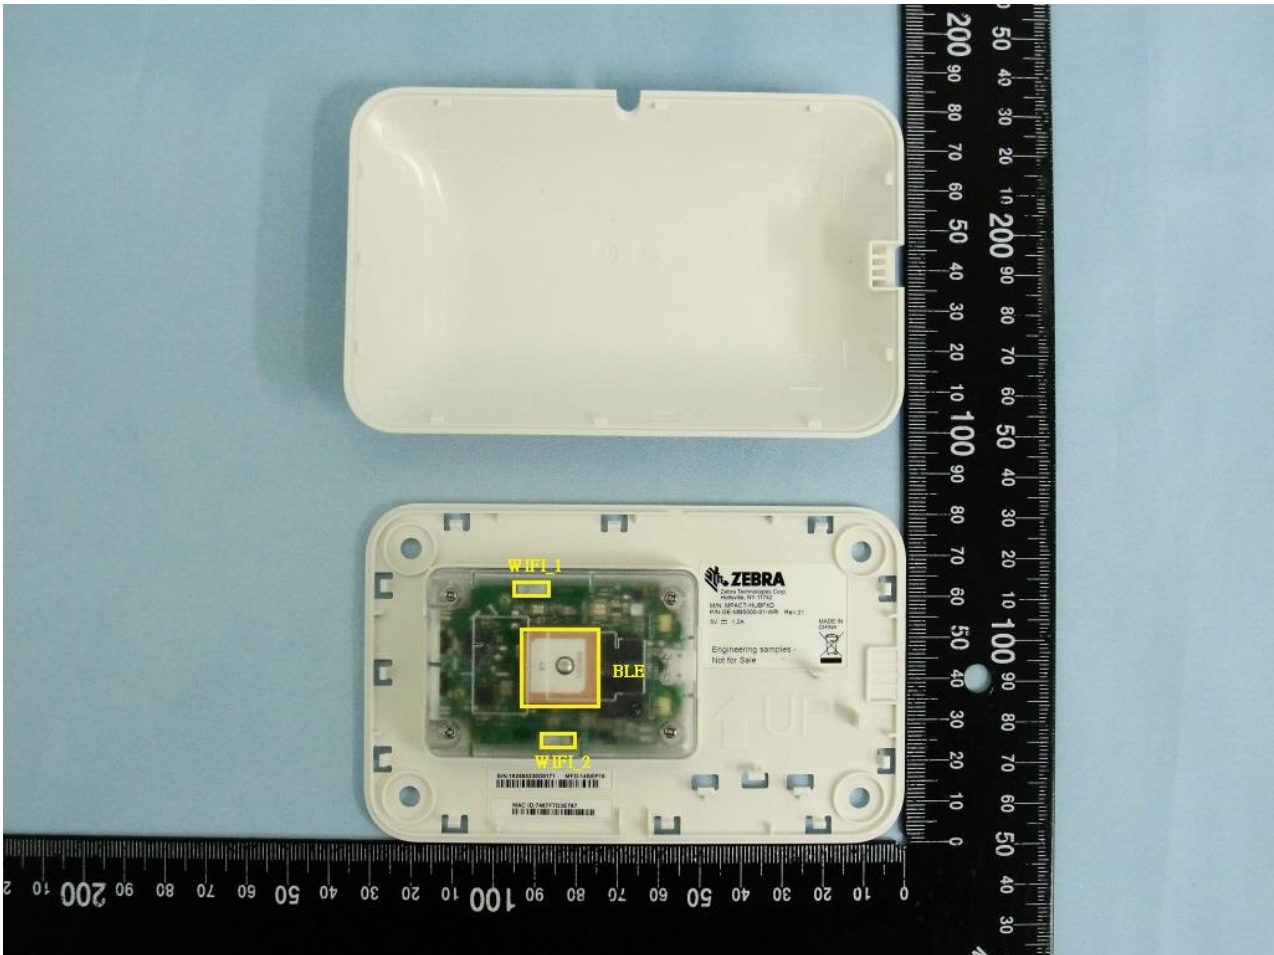

3. Internal Photograph of EUT

Brand Name: ZEBRA / Model Name: MPACT-HUBFXD

Brand Name: ZEBRA / Model Name: MPACT-HUBFXD

Brand Name: ZEBRA / Model Name: MPACT-HUBFXD

Brand Name: ZEBRA / Model Name: MPACT-HUBFXD

Brand Name: ZEBRA / Model Name: MPACT-HUBFXD

Brand Name: ZEBRA / Model Name: MPACT-HUBFXD

Bluetooth Antenna

Brand Name: ZEBRA / Model Name: MPACT-HUBFXD

WLAN Antenna

Brand Name: ZEBRA / Model Name: MPACT-HUBFXD