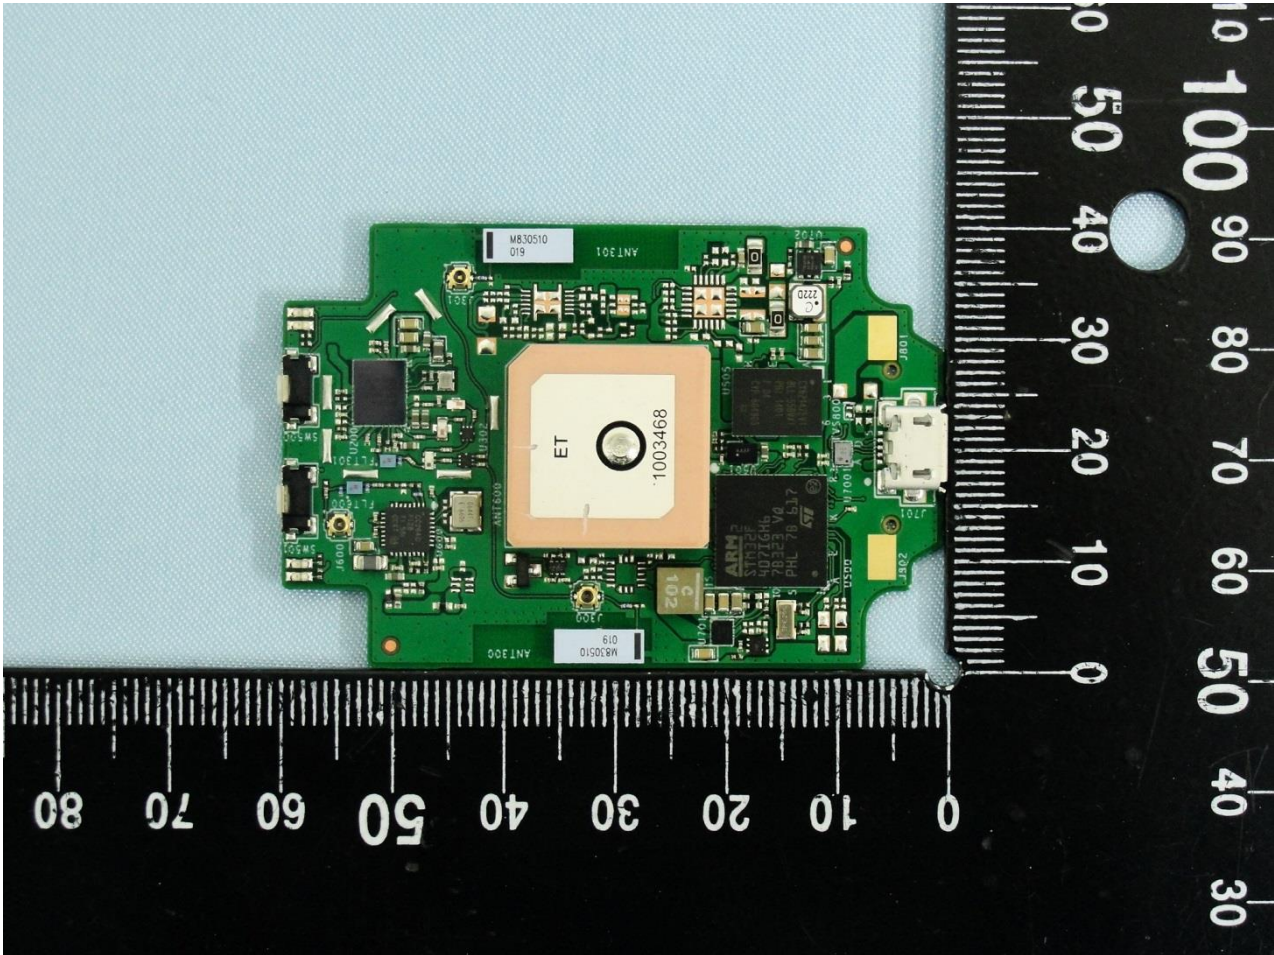

3. Internal Photograph of EUT

Brand Name: ZEBRA / Model Name: MPACT-HUBFXD

Brand Name: ZEBRA / Model Name: MPACT-HUBFXD

Brand Name: ZEBRA / Model Name: MPACT-HUBFXD

Brand Name: ZEBRA / Model Name: MPACT-HUBFXD

Brand Name: ZEBRA / Model Name: MPACT-HUBFXD

Brand Name: ZEBRA / Model Name: MPACT-HUBFXD

Bluetooth Antenna

Brand Name: ZEBRA / Model Name: MPACT-HUBFXD

WLAN Antenna

Brand Name: ZEBRA / Model Name: MPACT-HUBFXD