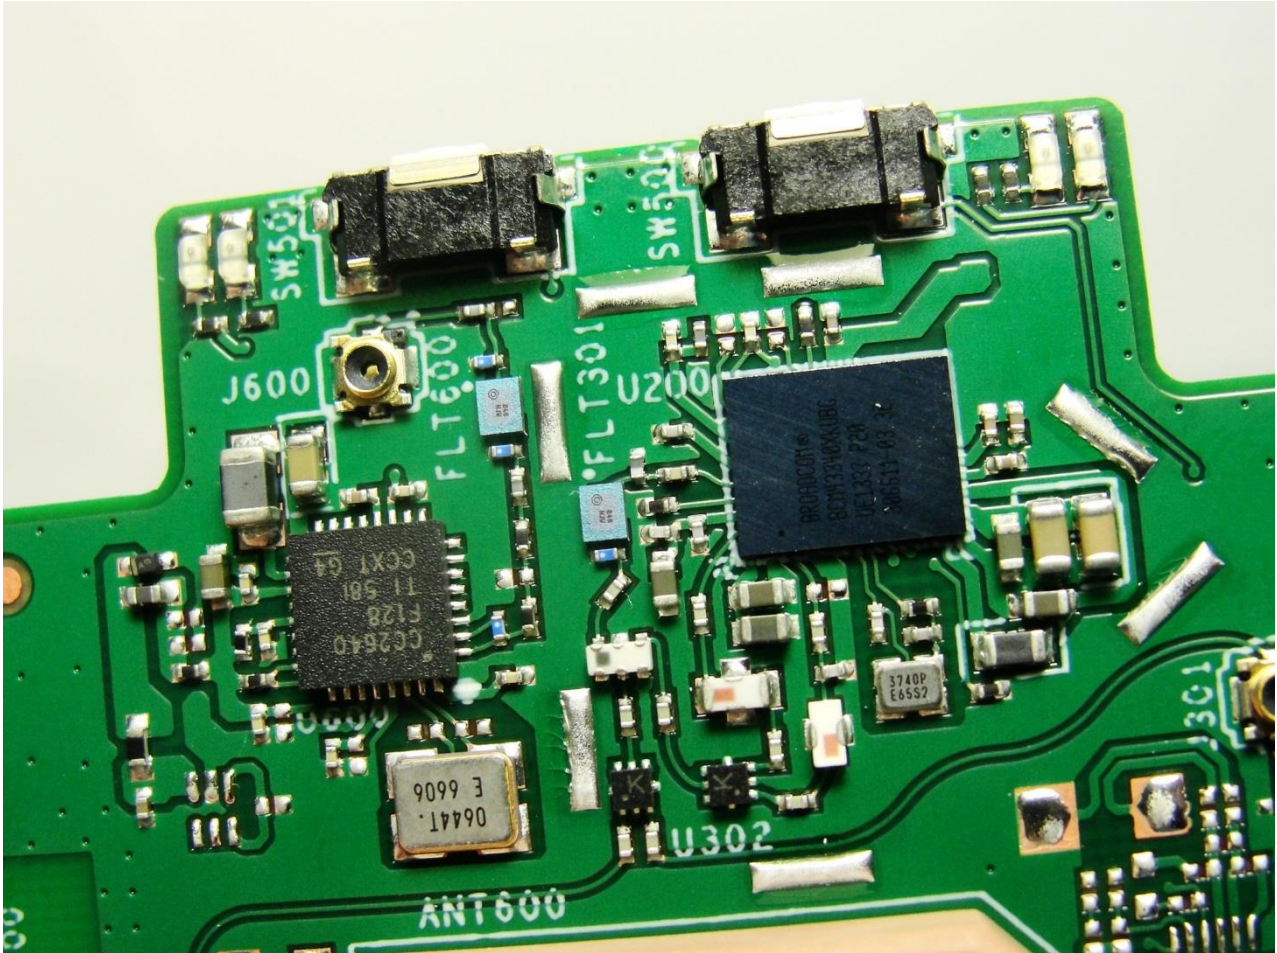

3. Internal Photograph of EUT

Brand Name: ZEBRA / Model Name: MPACT-HUBFXD

Brand Name: ZEBRA / Model Name: MPACT-HUBFXD

Brand Name: ZEBRA / Model Name: MPACT-HUBFXD

Brand Name: ZEBRA / Model Name: MPACT-HUBFXD

Brand Name: ZEBRA / Model Name: MPACT-HUBFXD

Brand Name: ZEBRA / Model Name: MPACT-HUBFXD

Bluetooth Antenna

Brand Name: ZEBRA / Model Name: MPACT-HUBFXD

WLAN Antenna

Brand Name: ZEBRA / Model Name: MPACT-HUBFXD