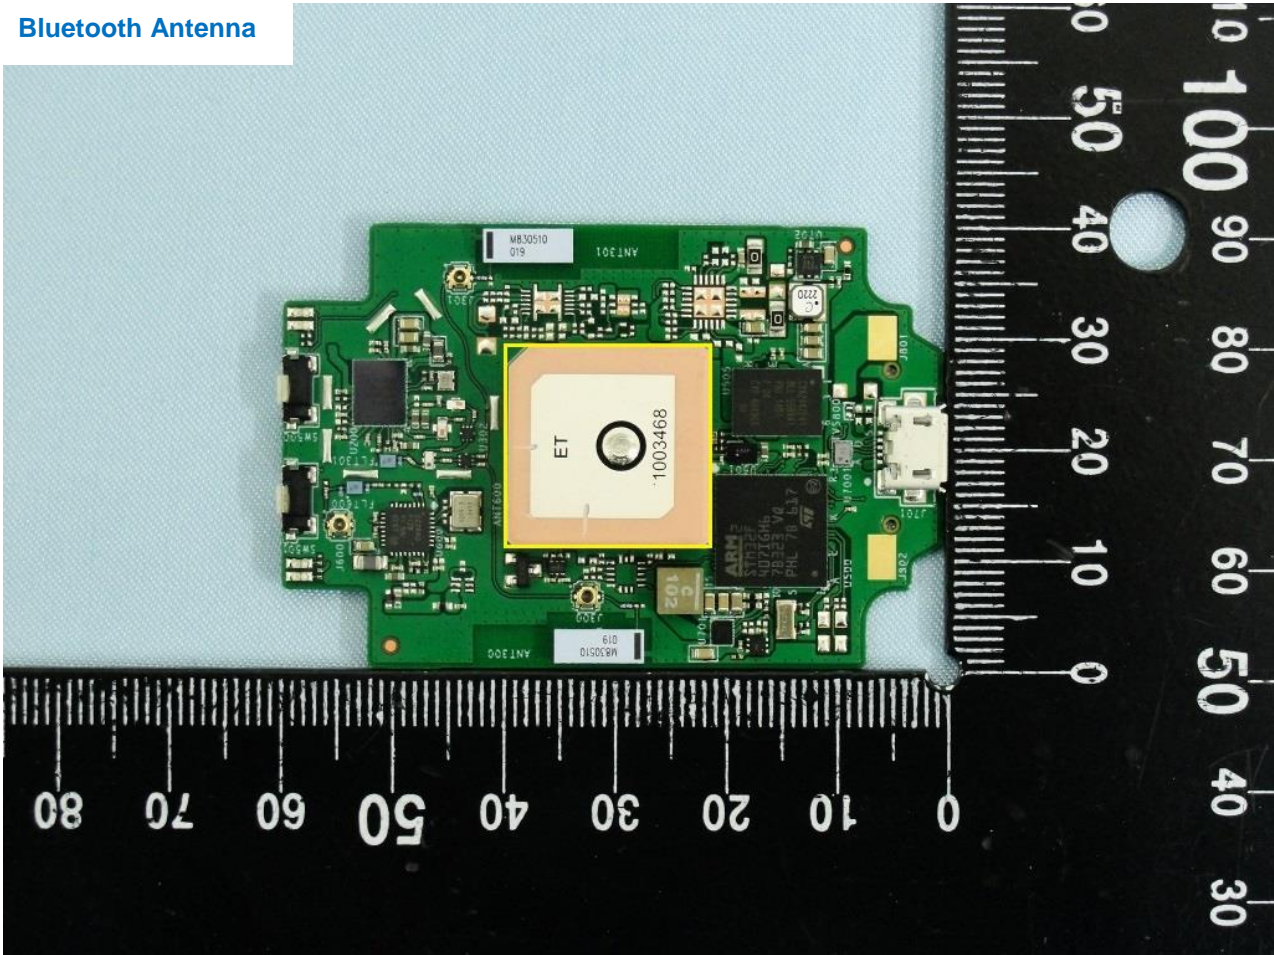

3. Internal Photograph of EUT

Brand Name: ZEBRA / Model Name: MPACT-HUBFXD

Brand Name: ZEBRA / Model Name: MPACT-HUBFXD

Brand Name: ZEBRA / Model Name: MPACT-HUBFXD

Brand Name: ZEBRA / Model Name: MPACT-HUBFXD

Brand Name: ZEBRA / Model Name: MPACT-HUBFXD

Brand Name: ZEBRA / Model Name: MPACT-HUBFXD

Bluetooth Antenna

Brand Name: ZEBRA / Model Name: MPACT-HUBFXD

WLAN Antenna

Brand Name: ZEBRA / Model Name: MPACT-HUBFXD