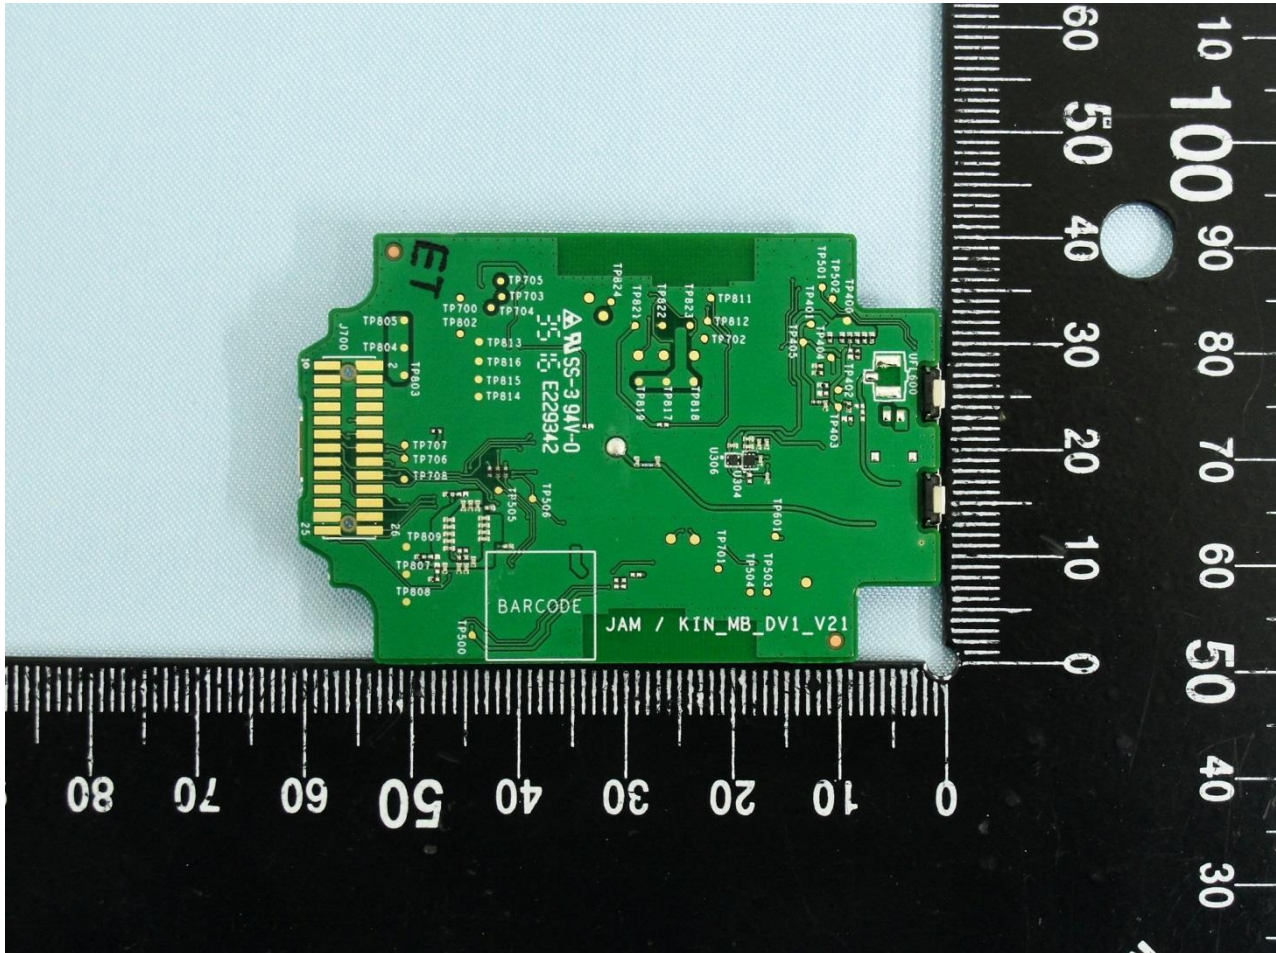

3. Internal Photograph of EUT

Brand Name: ZEBRA / Model Name: MPACT-HUBFXD

Brand Name: ZEBRA / Model Name: MPACT-HUBFXD

Brand Name: ZEBRA / Model Name: MPACT-HUBFXD

Brand Name: ZEBRA / Model Name: MPACT-HUBFXD

Brand Name: ZEBRA / Model Name: MPACT-HUBFXD

Brand Name: ZEBRA / Model Name: MPACT-HUBFXD

Bluetooth Antenna

Brand Name: ZEBRA / Model Name: MPACT-HUBFXD

WLAN Antenna

Brand Name: ZEBRA / Model Name: MPACT-HUBFXD