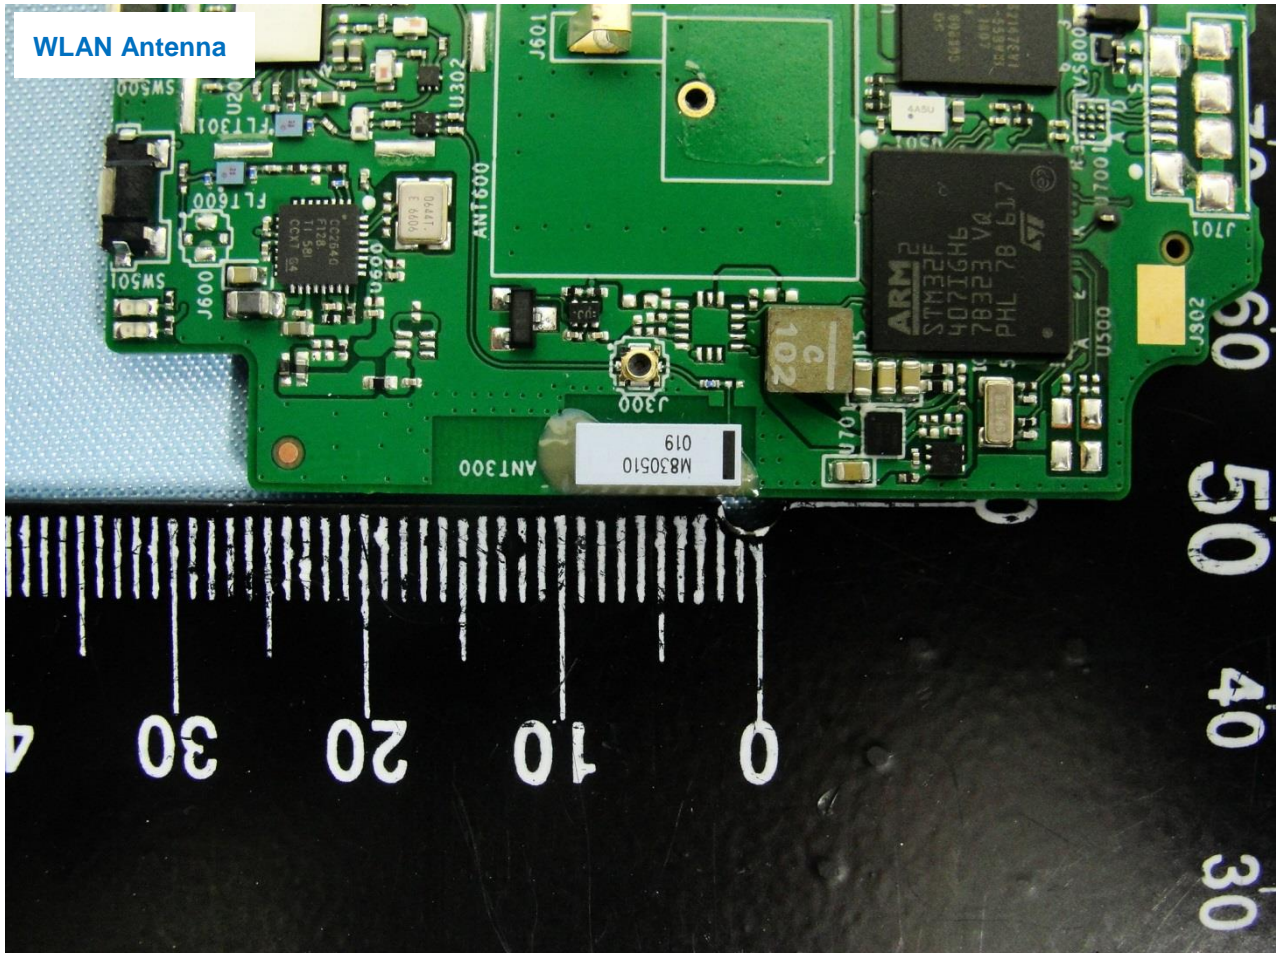

3. Internal Photograph of EUT

Brand Name: ZEBRA / Model Name: MPACT-BRDGM

Brand Name: ZEBRA / Model Name: MPACT-BRDGM

Brand Name: ZEBRA / Model Name: MPACT-BRDGM

Brand Name: ZEBRA / Model Name: MPACT-BRDGM

Brand Name: ZEBRA / Model Name: MPACT-BRDGM

Brand Name: ZEBRA / Model Name: MPACT-BRDGM

Brand Name: ZEBRA / Model Name: MPACT-BRDGM

Brand Name: ZEBRA / Model Name: MPACT-BRDGM

Brand Name: ZEBRA / Model Name: MPACT-BRDGM