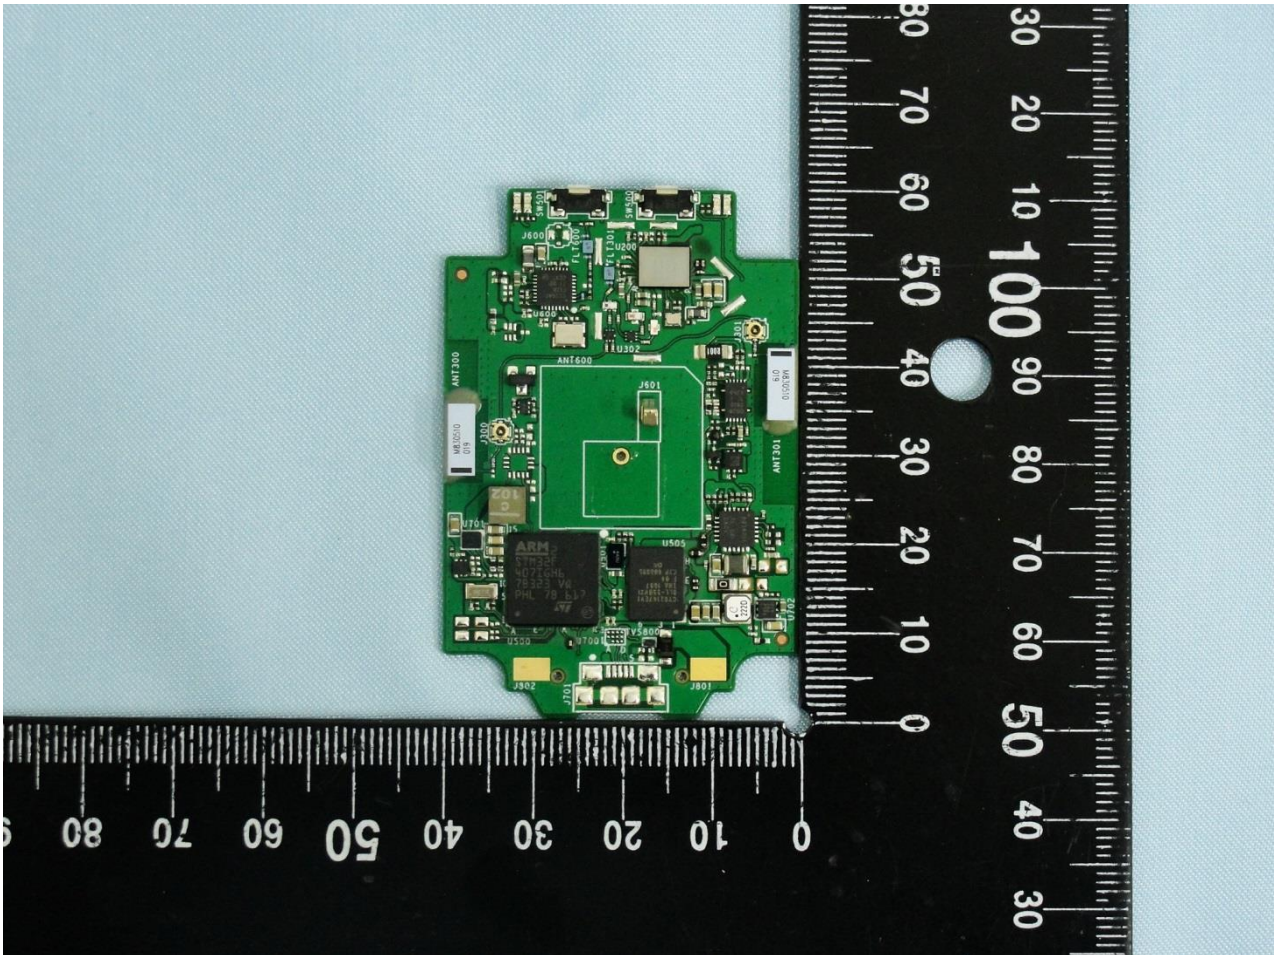

3. Internal Photograph of EUT

Brand Name: ZEBRA / Model Name: MPACT-BRDGM

Brand Name: ZEBRA / Model Name: MPACT-BRDGM

Brand Name: ZEBRA / Model Name: MPACT-BRDGM

Brand Name: ZEBRA / Model Name: MPACT-BRDGM

Brand Name: ZEBRA / Model Name: MPACT-BRDGM

Brand Name: ZEBRA / Model Name: MPACT-BRDGM

Brand Name: ZEBRA / Model Name: MPACT-BRDGM

Brand Name: ZEBRA / Model Name: MPACT-BRDGM

Brand Name: ZEBRA / Model Name: MPACT-BRDGM