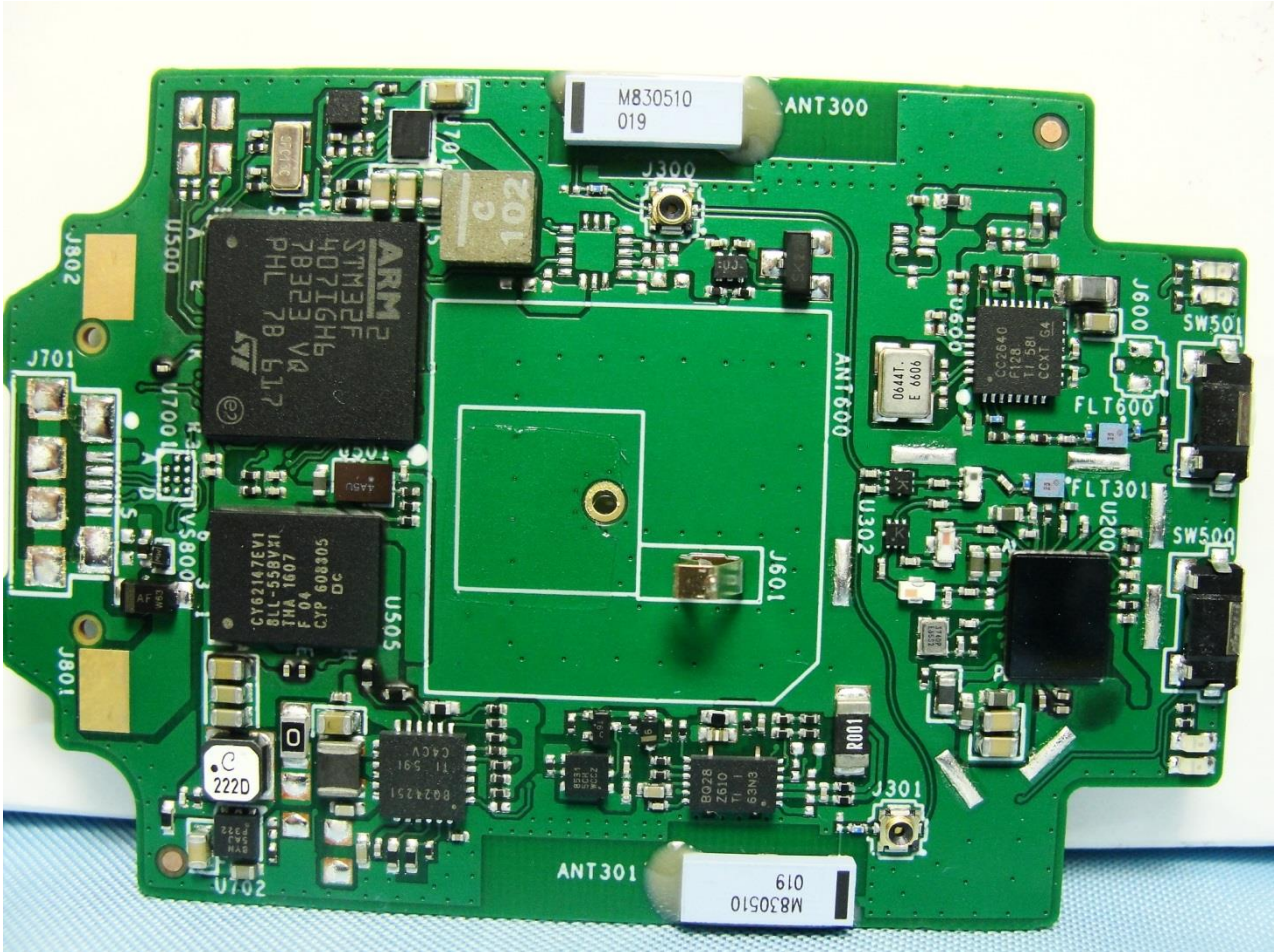

3. Internal Photograph of EUT

Brand Name: ZEBRA / Model Name: MPACT-BRDGM

Brand Name: ZEBRA / Model Name: MPACT-BRDGM

Brand Name: ZEBRA / Model Name: MPACT-BRDGM

Brand Name: ZEBRA / Model Name: MPACT-BRDGM

Brand Name: ZEBRA / Model Name: MPACT-BRDGM

Brand Name: ZEBRA / Model Name: MPACT-BRDGM

Brand Name: ZEBRA / Model Name: MPACT-BRDGM

Brand Name: ZEBRA / Model Name: MPACT-BRDGM

Brand Name: ZEBRA / Model Name: MPACT-BRDGM