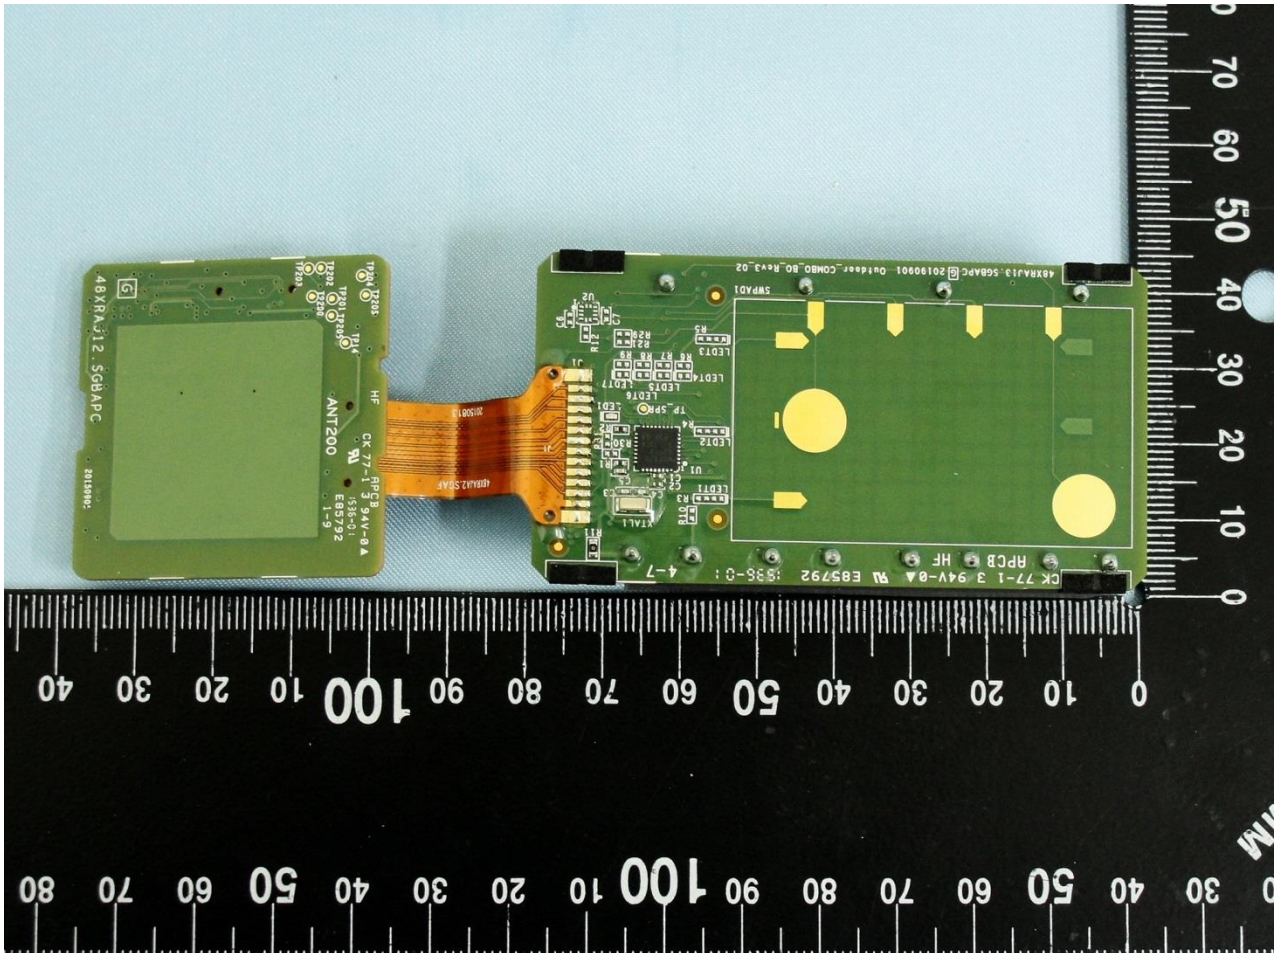

Brand Name: Zebra Technologies Corporation

Model Name: MPACT-OUTR1

Marketing Name: Outdoor Beacon