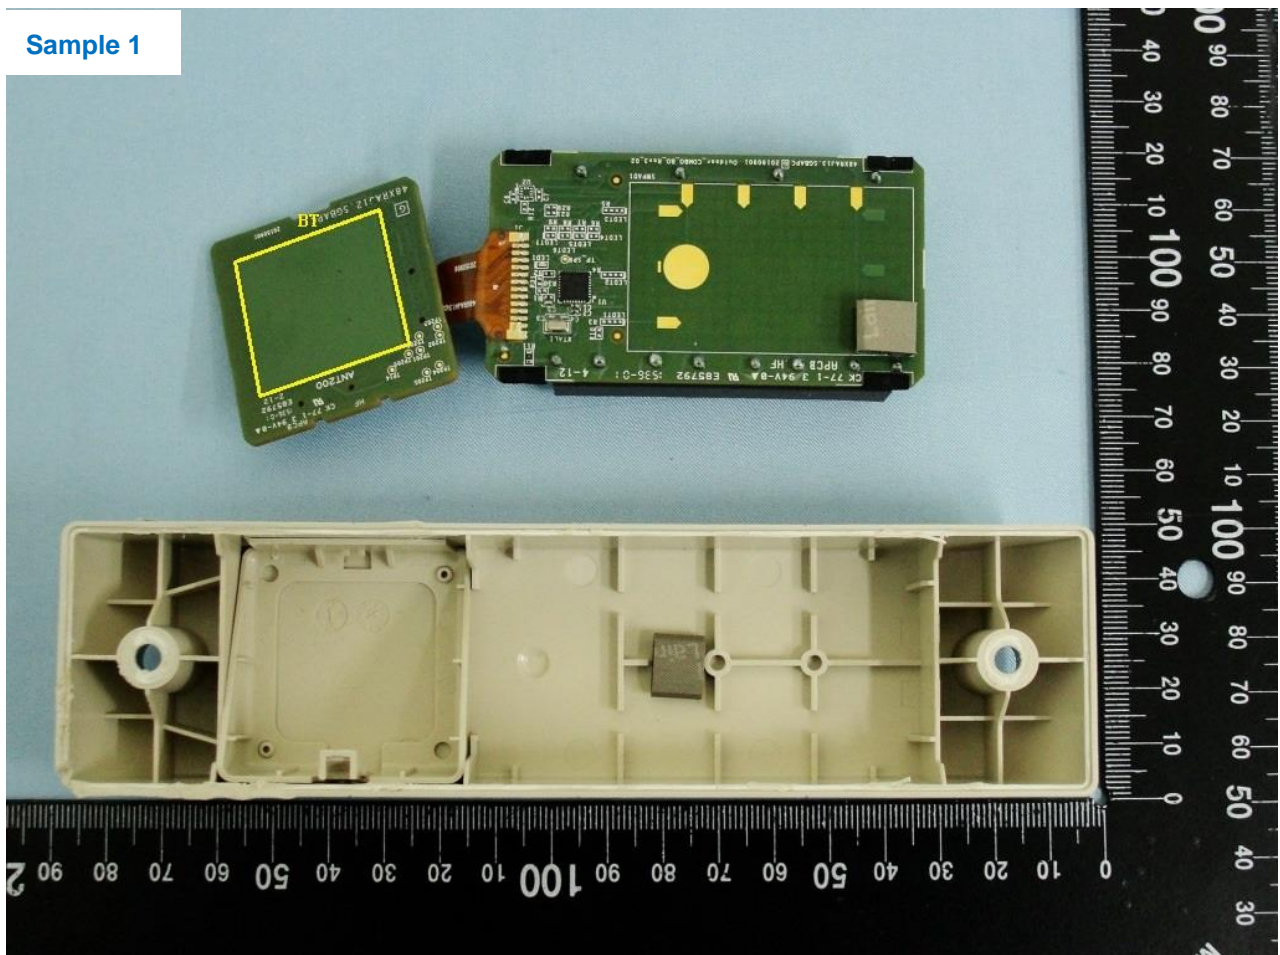

2. Internal Photograph of EUT

Brand Name: Zebra Technologies Corporation

Model Name: MPACT-OUTR1

Marketing Name: Outdoor Beacon

Brand Name: Zebra Technologies Corporation

Model Name: MPACT-OUTR1

Marketing Name: Outdoor Beacon

Sample 2

Brand Name: Zebra Technologies Corporation

Model Name: MPACT-OUTR1

Marketing Name: Outdoor Beacon

Sample 1

Brand Name: Zebra Technologies Corporation

Model Name: MPACT-OUTR1

Marketing Name: Outdoor Beacon