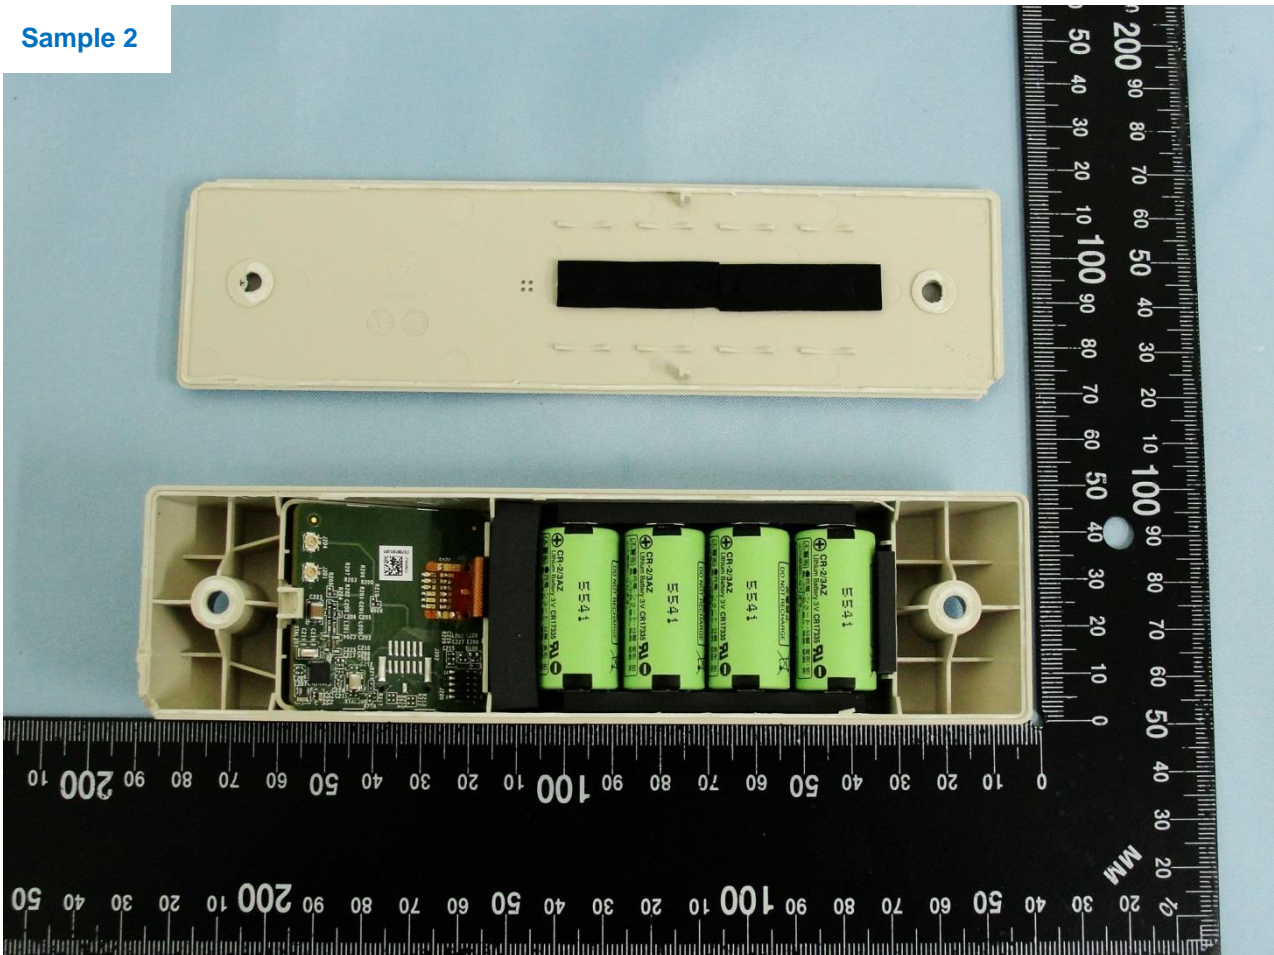

Model Name: MPACT-OUTR1

Marketing Name: Outdoor Beacon

Brand Name: Zebra Technologies Corporation

Model Name: MPACT-OUTR1

Marketing Name: Outdoor Beacon

Sample 2

Brand Name: Zebra Technologies Corporation

Model Name: MPACT-OUTR1