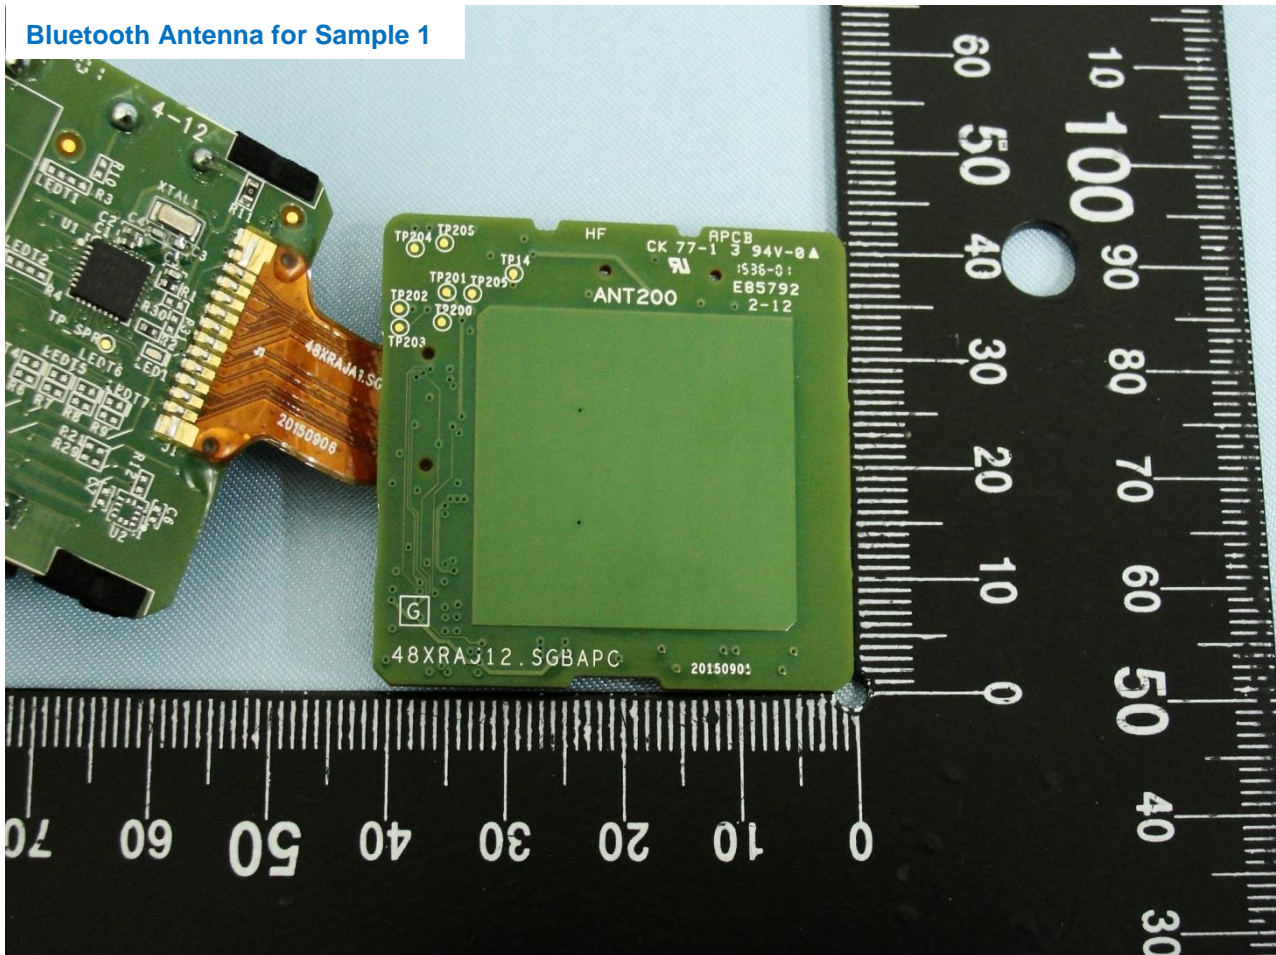

Brand Name: Zebra Technologies Corporation

Model Name: MPACT-OUTR1

Marketing Name: Outdoor Beacon

Brand Name: Zebra Technologies Corporation

Model Name: MPACT-OUTR1

Marketing Name: Outdoor Beacon

Bluetooth Antenna for Sample 1