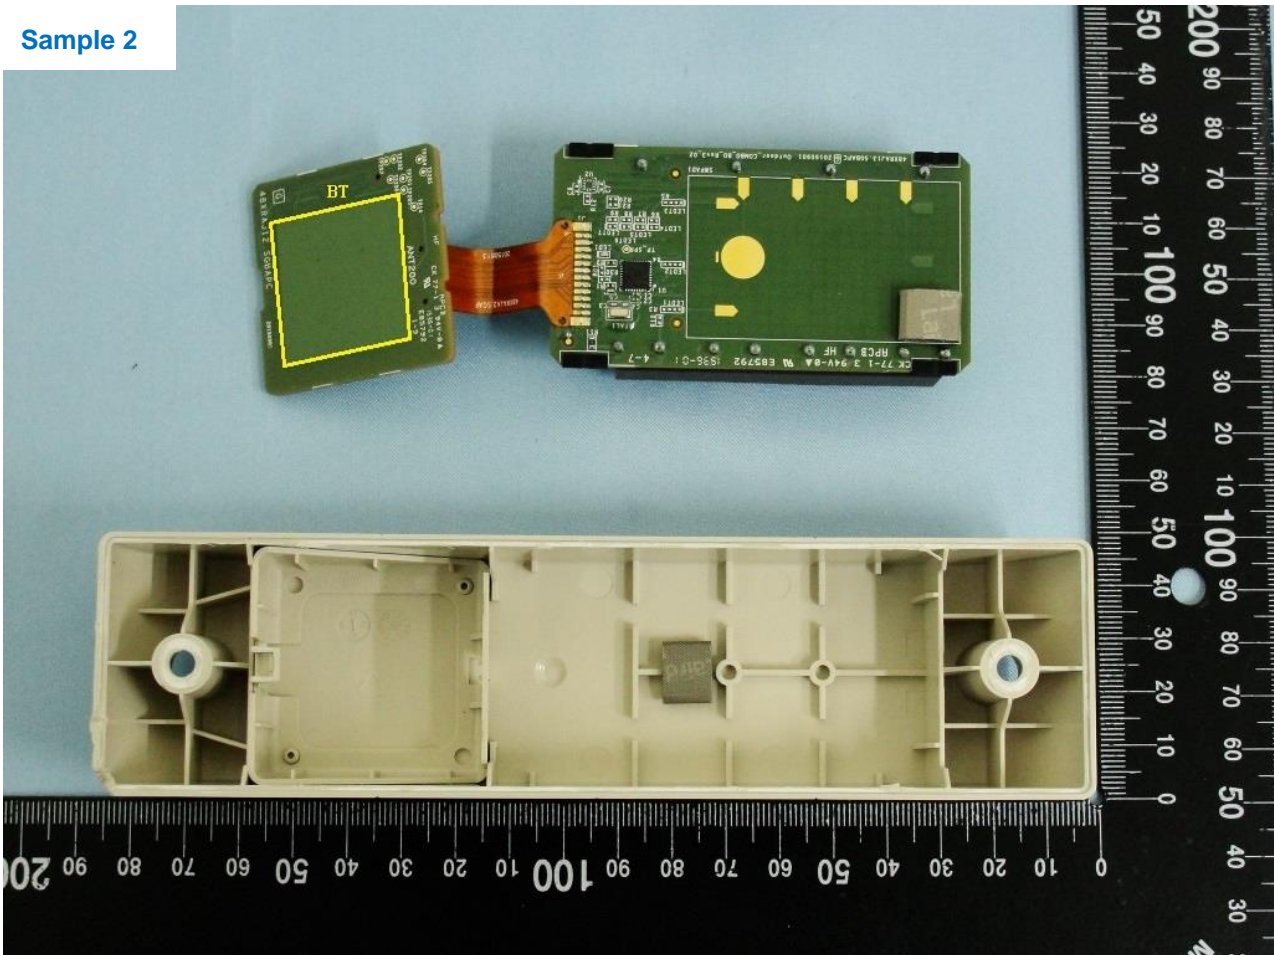

2. Internal Photograph of EUT

Brand Name: Zebra Technologies Corporation

Model Name: MPACT-OUTR1

Marketing Name: Outdoor Beacon

Brand Name: Zebra Technologies Corporation

Model Name: MPACT-OUTR1

Marketing Name: Outdoor Beacon

Sample 2

Brand Name: Zebra Technologies Corporation

Model Name: MPACT-OUTR1

Marketing Name: Outdoor Beacon

Sample 1

Brand Name: Zebra Technologies Corporation

Model Name: MPACT-OUTR1

Marketing Name: Outdoor Beacon