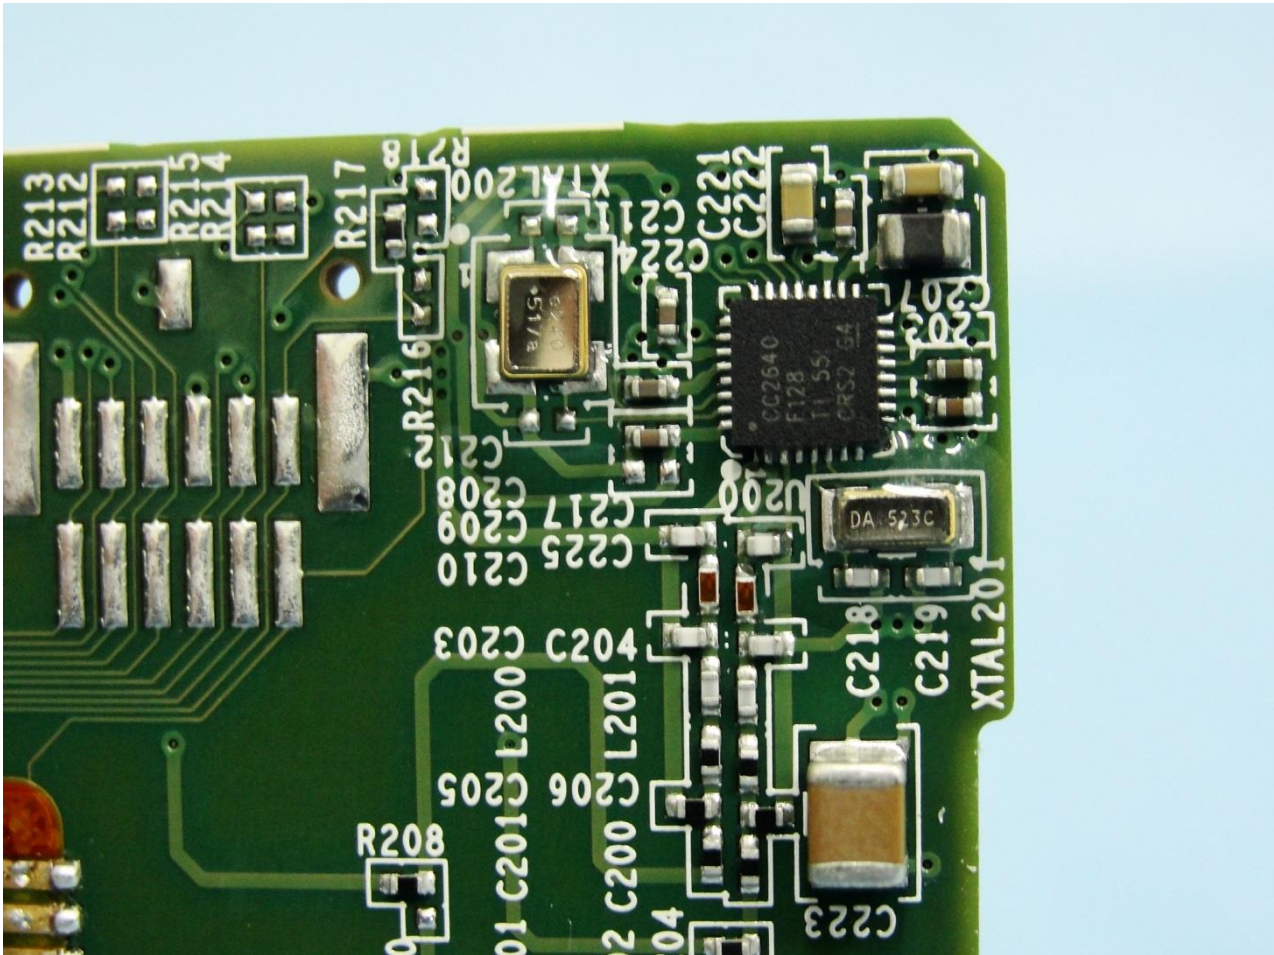

Marketing Name: Outdoor Beacon

Brand Name: Zebra Technologies Corporation

Model Name: MPACT-OUTR1

Marketing Name: Outdoor Beacon

Brand Name: Zebra Technologies Corporation

Model Name: MPACT-OUTR1

Marketing Name: Outdoor Beacon

Brand Name: Zebra Technologies Corporation

Model Name: MPACT-OUTR1

Marketing Name: Outdoor Beacon

Brand Name: Zebra Technologies Corporation

Model Name: MPACT-OUTR1

Marketing Name: Outdoor Beacon

Bluetooth Antenna for Sample 1