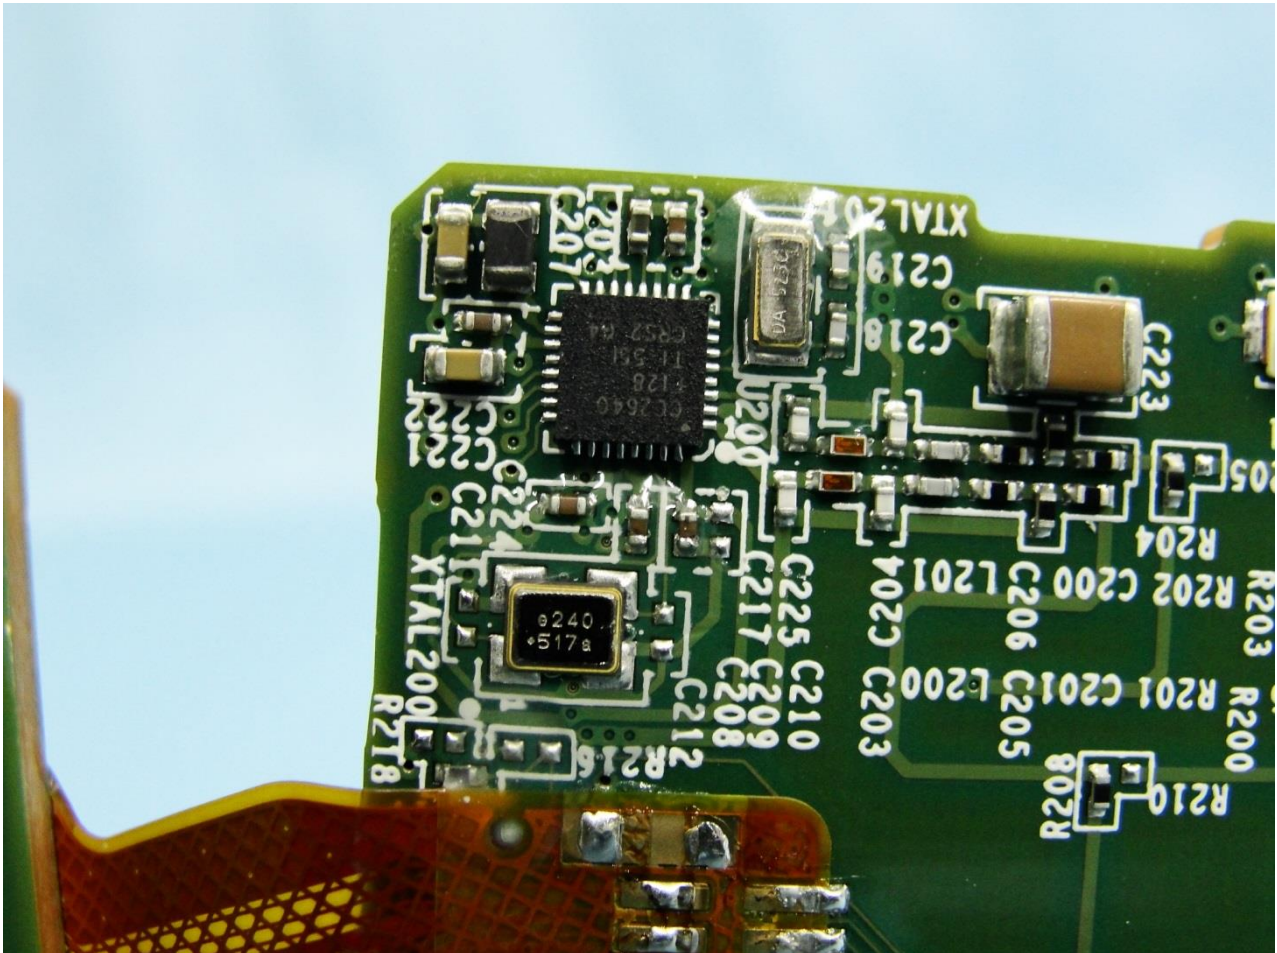

2. Internal Photograph of EUT

Brand Name: Zebra Technologies Corporation

Model Name: MPACT-OUTR1

Marketing Name: Outdoor Beacon

Brand Name: Zebra Technologies Corporation

Model Name: MPACT-OUTR1

Marketing Name: Outdoor Beacon

Sample 2

Brand Name: Zebra Technologies Corporation

Model Name: MPACT-OUTR1

Marketing Name: Outdoor Beacon

Sample 1

Brand Name: Zebra Technologies Corporation

Model Name: MPACT-OUTR1

Marketing Name: Outdoor Beacon

Brand Name: Zebra Technologies Corporation

Model Name: MPACT-OUTR1

Marketing Name: Outdoor Beacon

Brand Name: Zebra Technologies Corporation

Model Name: MPACT-OUTR1

Marketing Name: Outdoor Beacon

Brand Name: Zebra Technologies Corporation