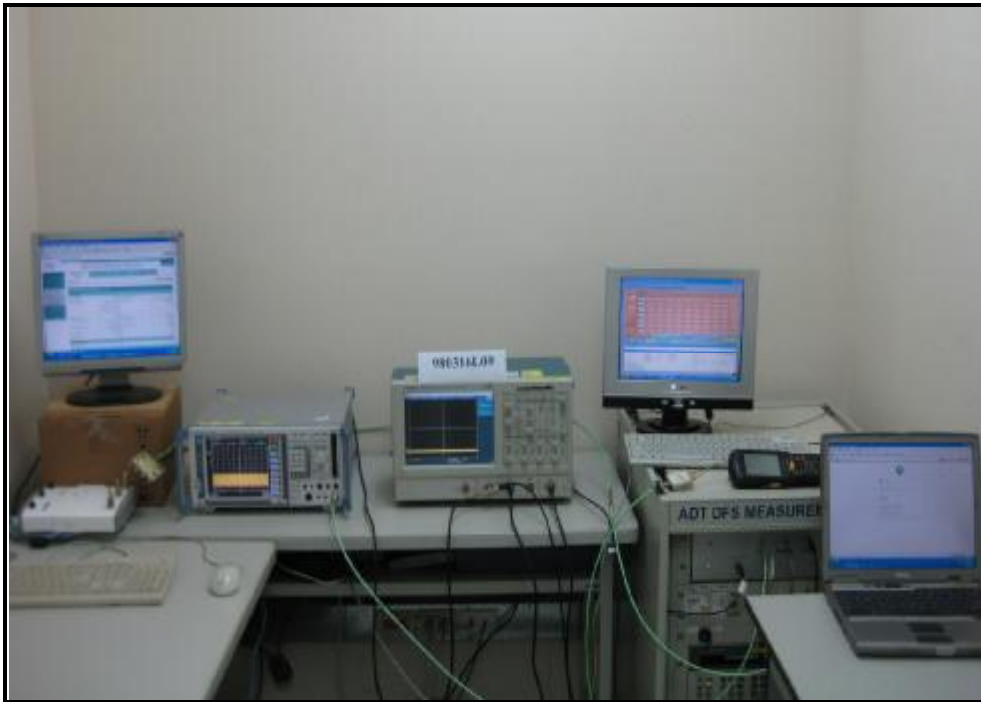

## PHOTOGRAPHS OF THE TEST CONFIGURATION CONDUCTED EMISSION TEST (For WLAN 2.4GHz)

CONDUCTED EMISSION TEST  
(For BT & WLAN 5.0GHz)

RADIATED EMISSION TEST  
(For WLAN 2.4GHz)

## RADIATED EMISSION TEST (For BT & WLAN 5.0GHz)

(For DFS Test)

**(For SAR Test)**

The front of the EUT face to the phantom with 0mm-separation distance.

**DESCRIPTION OF ANTENNA LOCATION**

**SHEATH**