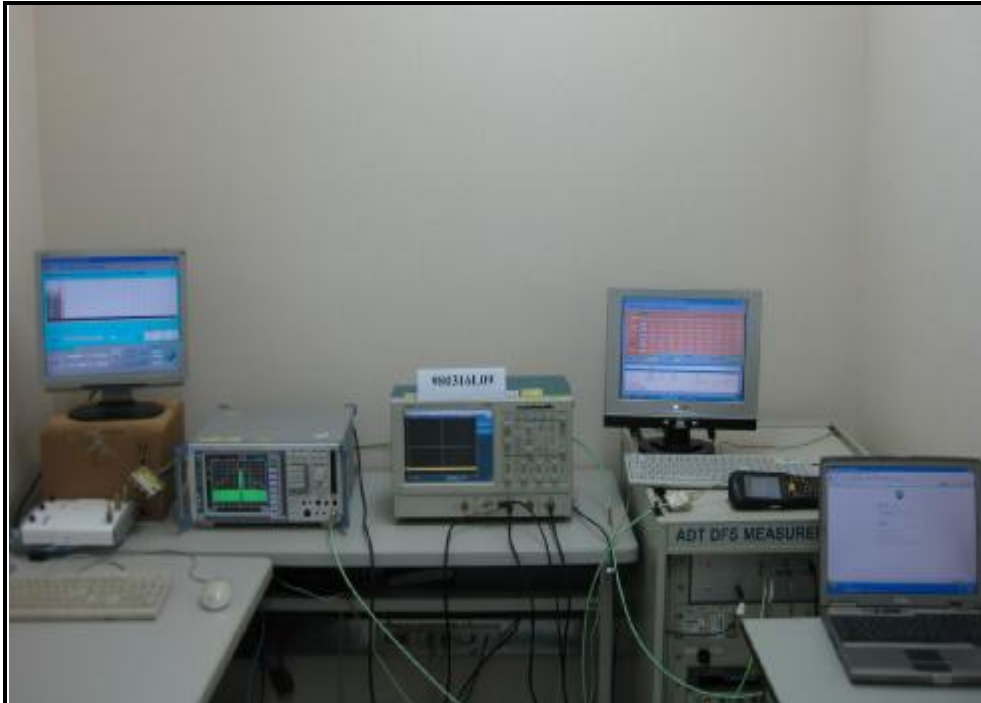

## PHOTOGRAPHS OF THE TEST CONFIGURATION CONDUCTED EMISSION TEST (For WLAN 2.4GHz)

CONDUCTED EMISSION TEST  
(For BT & WLAN 5.0GHz)

RADIATED EMISSION TEST  
(For WLAN 2.4GHz)

## RADIATED EMISSION TEST (For BT & WLAN 5.0GHz)

(For DFS Test)

**(For SAR Test)**

The front of the EUT face to the phantom with 0mm-separation distance.

**DESCRIPTION OF ANTENNA LOCATION**

**SHEATH**