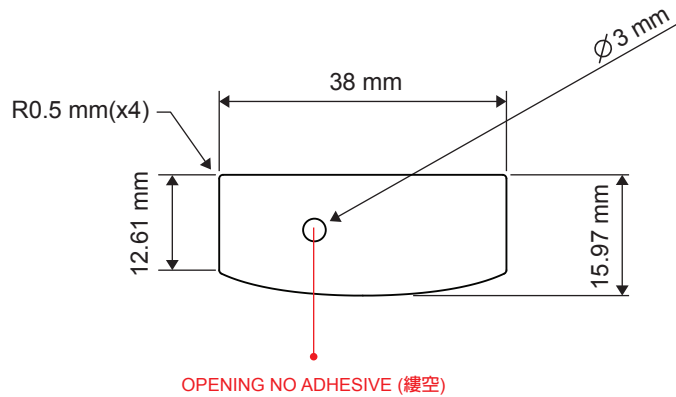

UL CODE FOR VENDOR

Background Color: Black

Text Color: Pantone Cool Gray 9C

Wistron Corporation

MODEL NO.: VT208-O UNIT : mm
 RERULATORY LBL_9590
 PART NAME: LAN only, Rev2 SCALE: 1 : 1
 A/W NO.: 40.18H12.031 SHEET 1 OF 1

REV	DESCRIPTION	SIGN DATE

1. MATERIAL: POLYESTER, t=0.075mm,
2. THE MATERIAL MUST BE APPROVED BY UL, CSA.
3. FINISH: PRINT FRONT SIDE, ADHESIVE BACK
4. ADHESIVE: SPEC REFER TO ES-811-R06, SONY 303 OR TOYO DF2700MR OR EQUIV
5. PRINT COLOR: LETTERS-----PANTONE COOL GRAY 9C
 BACKGROUND-----BLACK
6. PRINT TOLERANCE OF DIMENSION: +0.3mm/-0.3mm