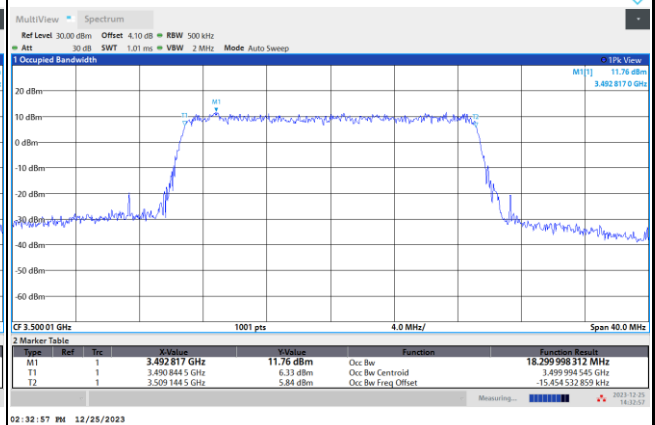

64QAM

256QAM

FR1 n77 / 20MHz / CP OFDM / Middle Channel / Full RB

QPSK

16QAM

64QAM

256QAM

FR1 n77 / 30MHz / CP OFDM / Middle Channel / Full RB