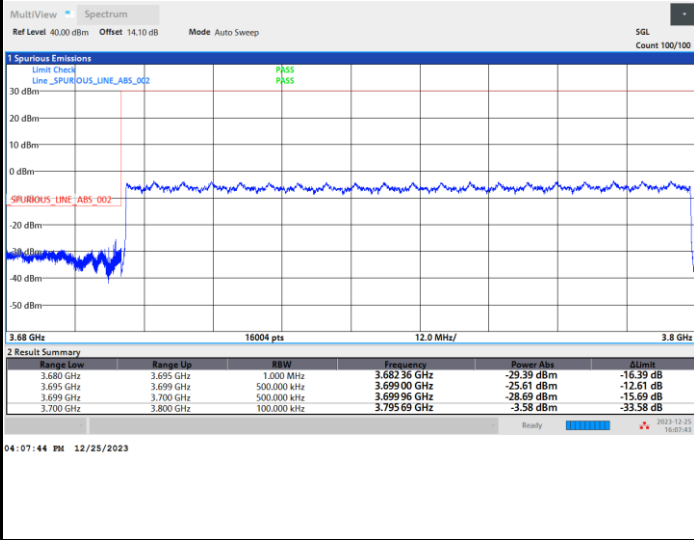

FR1 n77 / 90MHz / CP OFDM / 64QAM

Lowest Band Edge / Full RB

Highest Band Edge / Full RB

FR1 n77 / 90MHz / CP OFDM / 256QAM

Lowest Band Edge / Full RB

Highest Band Edge / Full RB

FR1 n77 / 100MHz / CP OFDM / QPSK

Lowest Band Edge / Full RB

Highest Band Edge / Full RB

FR1 n77 / 100MHz / CP OFDM / 16QAM

Lowest Band Edge / Full RB

Highest Band Edge / Full RB

FR1 n77 / 100MHz / CP OFDM / 64QAM

Lowest Band Edge / Full RB