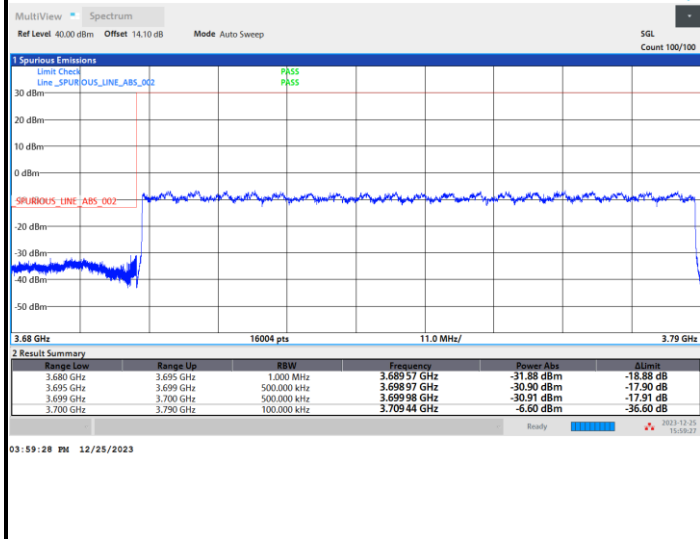

FR1 n77 / 90MHz / CP OFDM / 64QAM

Lowest Band Edge / Full RB

Highest Band Edge / Full RB

FR1 n77 / 90MHz / CP OFDM / 256QAM

Lowest Band Edge / Full RB

Highest Band Edge / Full RB

FR1 n77 / 100MHz / CP OFDM / QPSK

Lowest Band Edge / Full RB

Highest Band Edge / Full RB

FR1 n77 / 100MHz / CP OFDM / 16QAM

Lowest Band Edge / Full RB

Highest Band Edge / Full RB

FR1 n77 / 100MHz / CP OFDM / 64QAM

Lowest Band Edge / Full RB