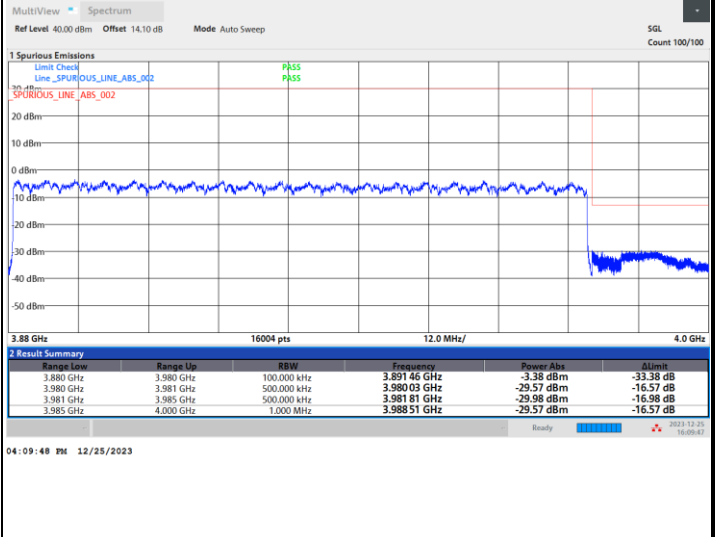

FR1 n77 / 90MHz / CP OFDM / 64QAM

Lowest Band Edge / Full RB

Highest Band Edge / Full RB

FR1 n77 / 90MHz / CP OFDM / 256QAM

Lowest Band Edge / Full RB

Highest Band Edge / Full RB

FR1 n77 / 100MHz / CP OFDM / QPSK

Lowest Band Edge / Full RB

Highest Band Edge / Full RB

FR1 n77 / 100MHz / CP OFDM / 16QAM

Lowest Band Edge / Full RB

Highest Band Edge / Full RB

FR1 n77 / 100MHz / CP OFDM / 64QAM

Lowest Band Edge / Full RB

Highest Band Edge / Full RB

FR1 n77 / 100MHz / CP OFDM / 256QAM

Lowest Band Edge / Full RB

Highest Band Edge / Full RB