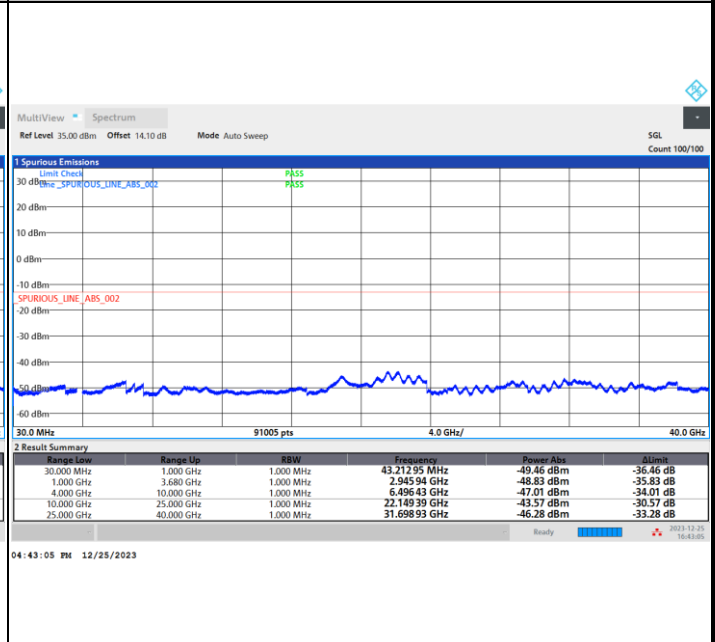

Middle Channel