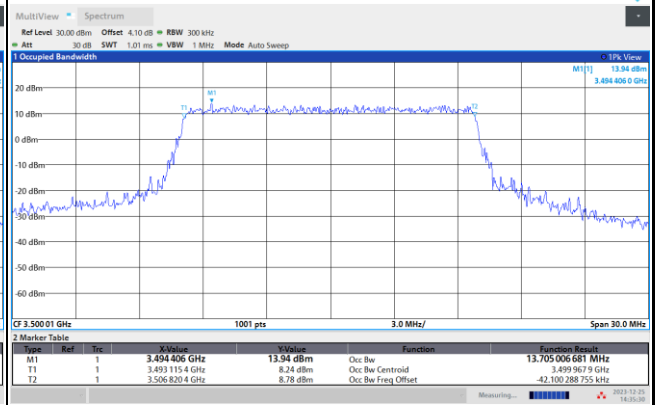

FR1 n77 / 10MHz / CP OFDM / Middle Channel / Full RB

QPSK

16QAM

64QAM

256QAM

FR1 n77 / 15MHz / CP OFDM / Middle Channel / Full RB

QPSK

16QAM