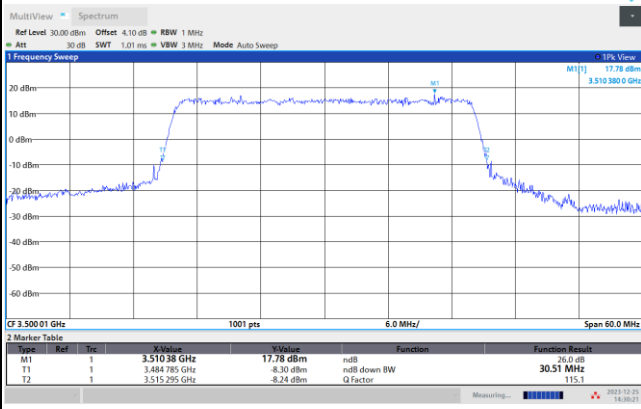

FR1 n77 / 30MHz / CP OFDM / Middle Channel / Full RB

QPSK

16QAM