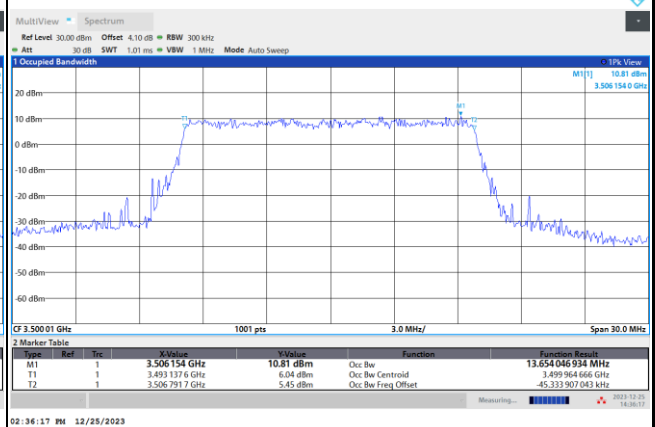

64QAM

256QAM