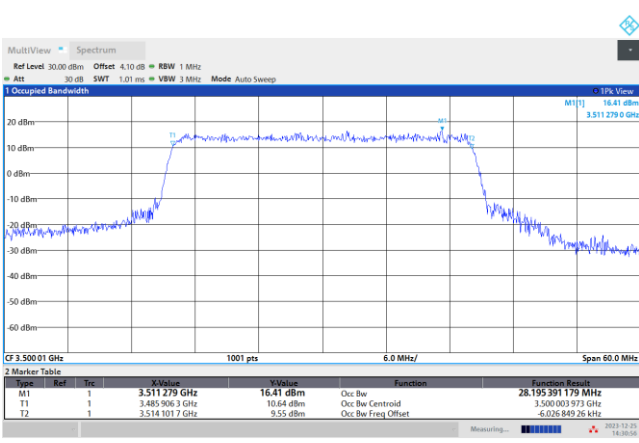

FR1 n77 / 30MHz / CP OFDM / Middle Channel / Full RB

QPSK

16QAM

64QAM

256QAM