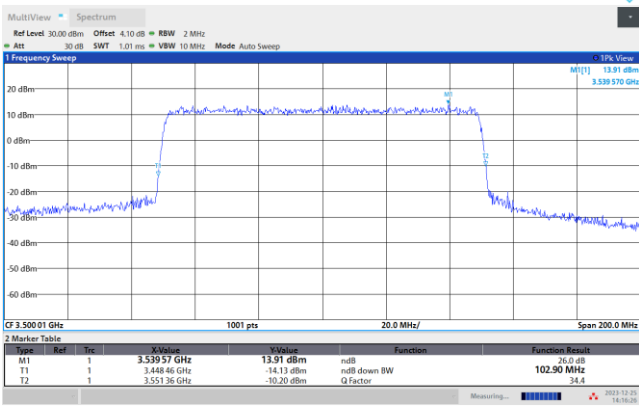

64QAM

256QAM

FR1 n77 / 100MHz / CP OFDM / Middle Channel / Full RB

QPSK

16QAM

64QAM

256QAM

**Occupied Bandwidth**