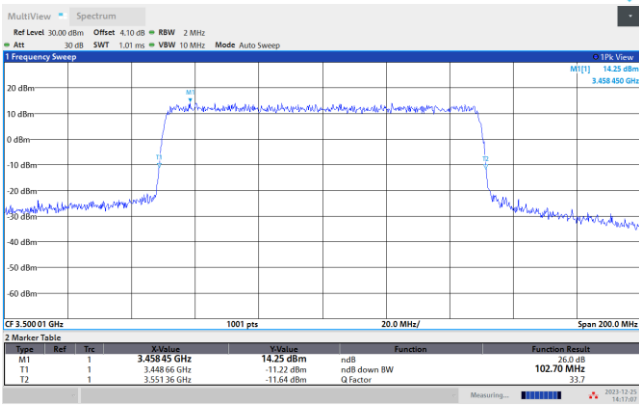

64QAM

256QAM

FR1 n77 / 100MHz / CP OFDM / Middle Channel / Full RB

QPSK

16QAM

64QAM

256QAM

**Occupied Bandwidth**