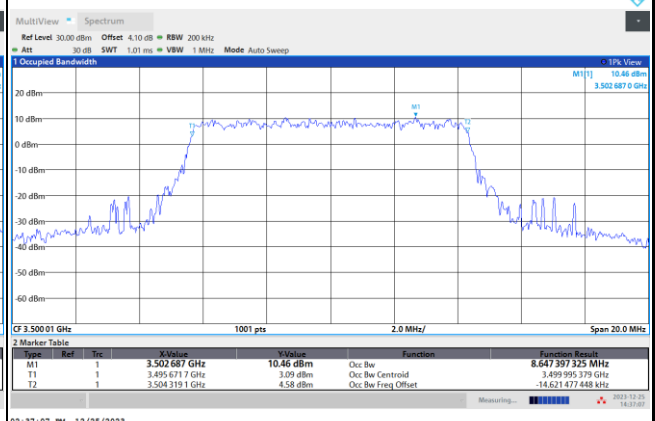

FR1 n77 / 10MHz / CP OFDM / Middle Channel / Full RB

QPSK

16QAM

64QAM

256QAM

FR1 n77 / 15MHz / CP OFDM / Middle Channel / Full RB

QPSK

16QAM