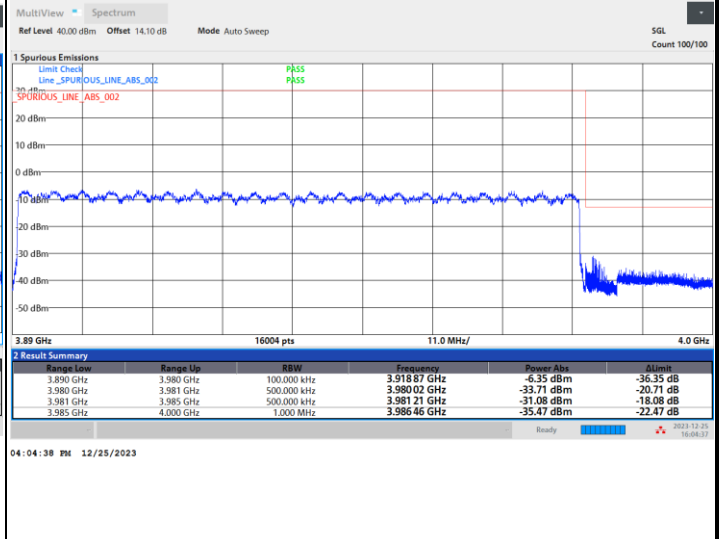

FR1 n77 / 90MHz / CP OFDM / 64QAM

Lowest Band Edge / Full RB

Highest Band Edge / Full RB

FR1 n77 / 90MHz / CP OFDM / 256QAM

Lowest Band Edge / Full RB

Highest Band Edge / Full RB

FR1 n77 / 100MHz / CP OFDM / QPSK

Lowest Band Edge / Full RB

Highest Band Edge / Full RB

FR1 n77 / 100MHz / CP OFDM / 16QAM

Lowest Band Edge / Full RB

Highest Band Edge / Full RB

FR1 n77 / 100MHz / CP OFDM / 64QAM

Lowest Band Edge / Full RB