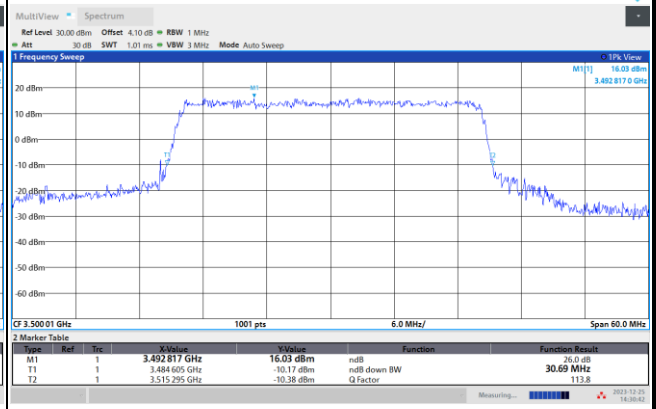

FR1 n77 / 30MHz / CP OFDM / Middle Channel / Full RB

QPSK

16QAM