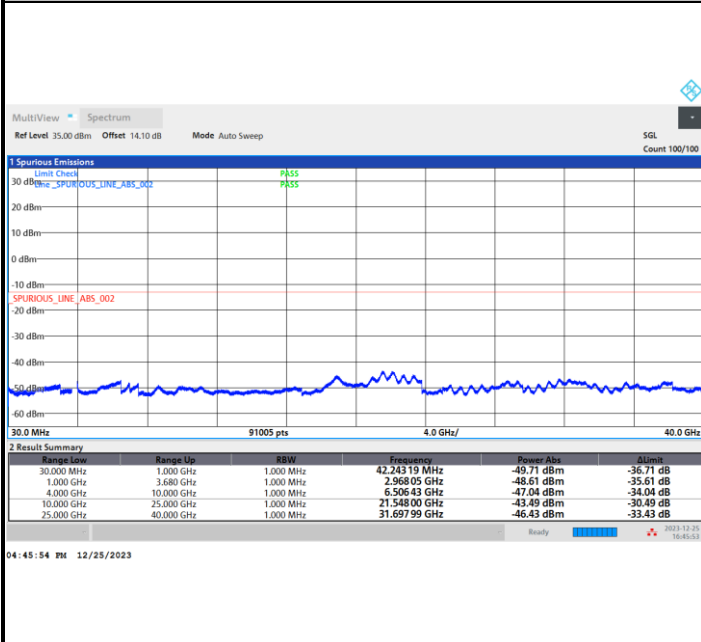

Highest Channel