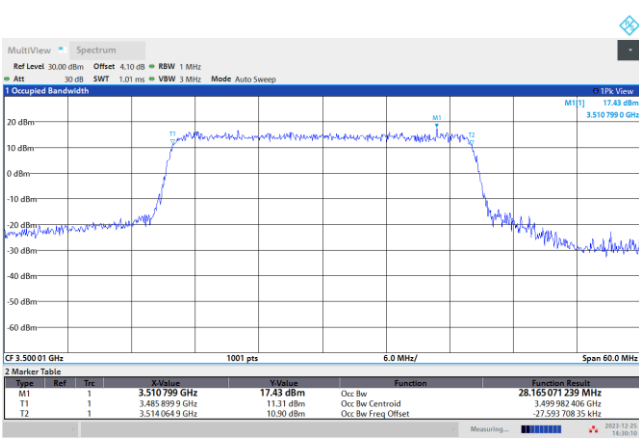

FR1 n77 / 30MHz / CP OFDM / Middle Channel / Full RB

QPSK