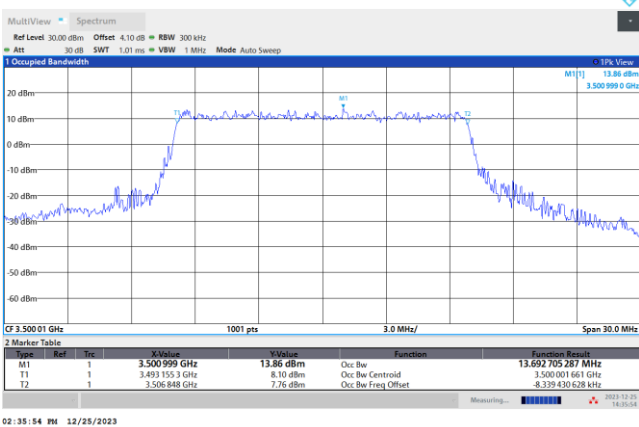

64QAM

256QAM