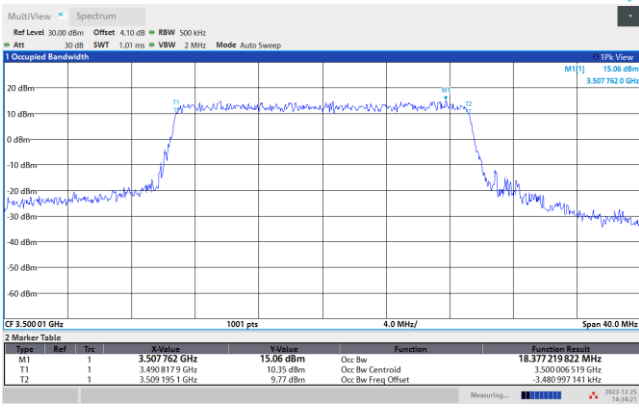

64QAM

256QAM

FR1 n77 / 20MHz / CP OFDM / Middle Channel / Full RB

QPSK

16QAM

64QAM

256QAM

FR1 n77 / 30MHz / CP OFDM / Middle Channel / Full RB