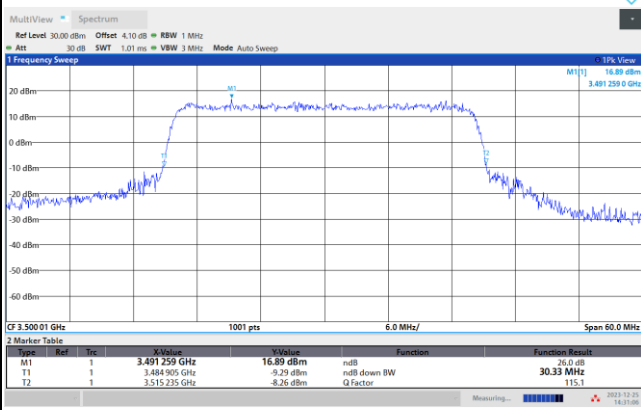

64QAM

256QAM