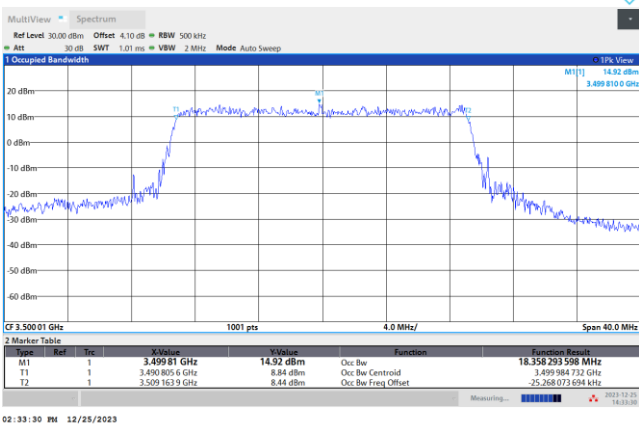

64QAM

256QAM

FR1 n77 / 20MHz / CP OFDM / Middle Channel / Full RB

QPSK

16QAM

64QAM

256QAM

FR1 n77 / 30MHz / CP OFDM / Middle Channel / Full RB