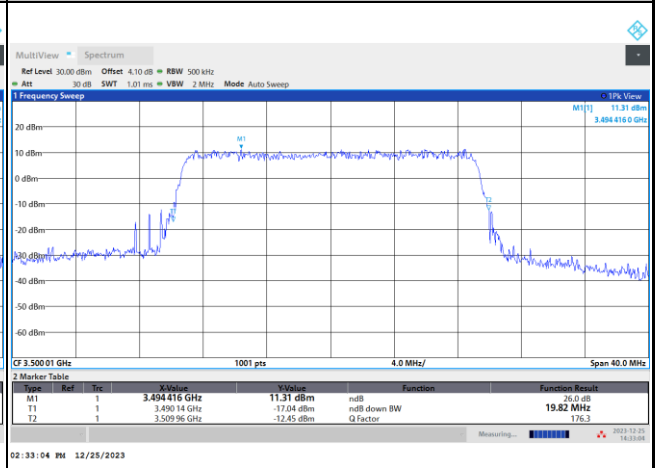

64QAM

256QAM

FR1 n77 / 20MHz / CP OFDM / Middle Channel / Full RB

QPSK

16QAM

64QAM

256QAM

FR1 n77 / 30MHz / CP OFDM / Middle Channel / Full RB