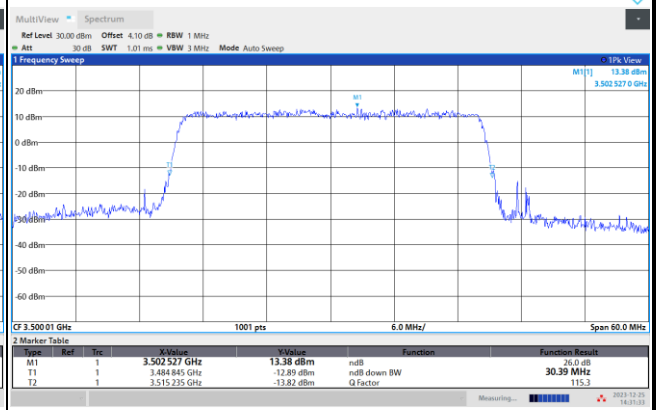

64QAM

256QAM