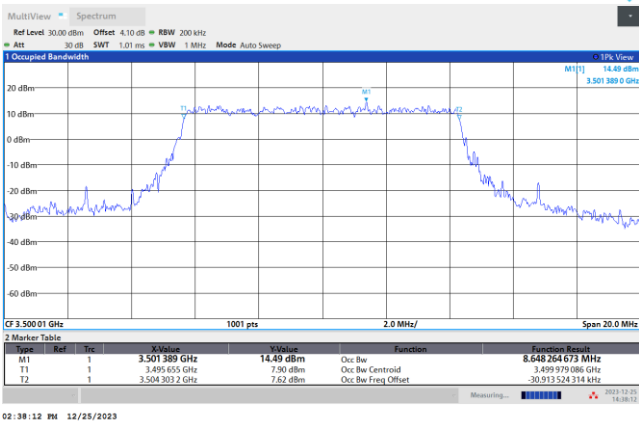

FR1 n77 / 10MHz / CP OFDM / Middle Channel / Full RB

QPSK

16QAM