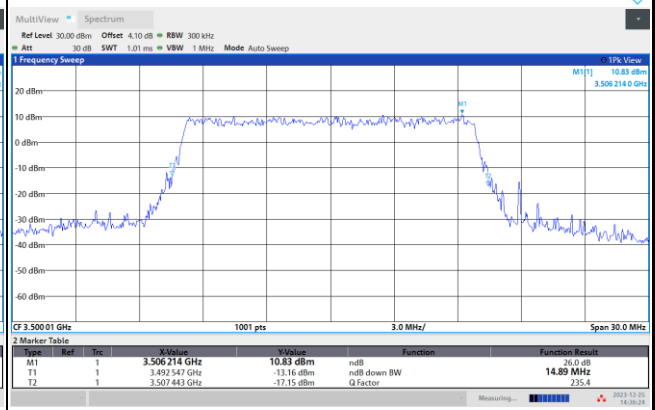

64QAM

256QAM