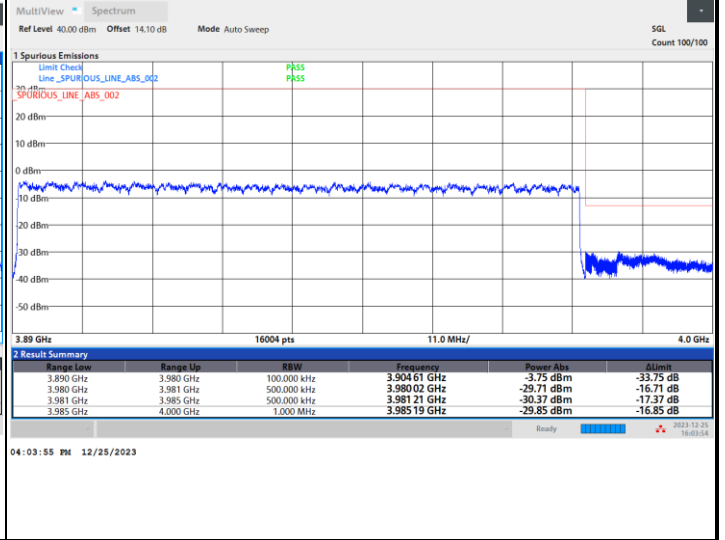

FR1 n77 / 90MHz / CP OFDM / 64QAM

Lowest Band Edge / Full RB

Highest Band Edge / Full RB

FR1 n77 / 90MHz / CP OFDM / 256QAM

Lowest Band Edge / Full RB

Highest Band Edge / Full RB

FR1 n77 / 100MHz / CP OFDM / QPSK

Lowest Band Edge / Full RB

Highest Band Edge / Full RB

FR1 n77 / 100MHz / CP OFDM / 16QAM

Lowest Band Edge / Full RB

Highest Band Edge / Full RB

FR1 n77 / 100MHz / CP OFDM / 64QAM

Lowest Band Edge / Full RB