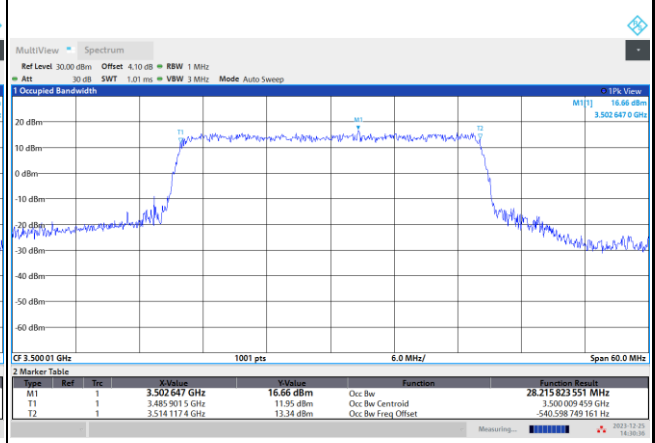

FR1 n77 / 30MHz / CP OFDM / Middle Channel / Full RB

QPSK

16QAM

64QAM

256QAM