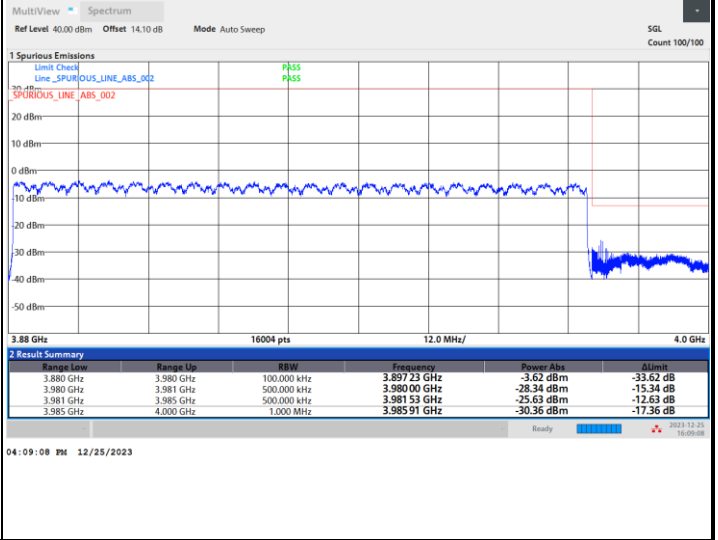

FR1 n77 / 90MHz / CP OFDM / 64QAM

Lowest Band Edge / Full RB

Highest Band Edge / Full RB

FR1 n77 / 90MHz / CP OFDM / 256QAM

Lowest Band Edge / Full RB

Highest Band Edge / Full RB

FR1 n77 / 100MHz / CP OFDM / QPSK

Lowest Band Edge / Full RB

Highest Band Edge / Full RB

FR1 n77 / 100MHz / CP OFDM / 16QAM

Lowest Band Edge / Full RB

Highest Band Edge / Full RB

FR1 n77 / 100MHz / CP OFDM / 64QAM

Lowest Band Edge / Full RB