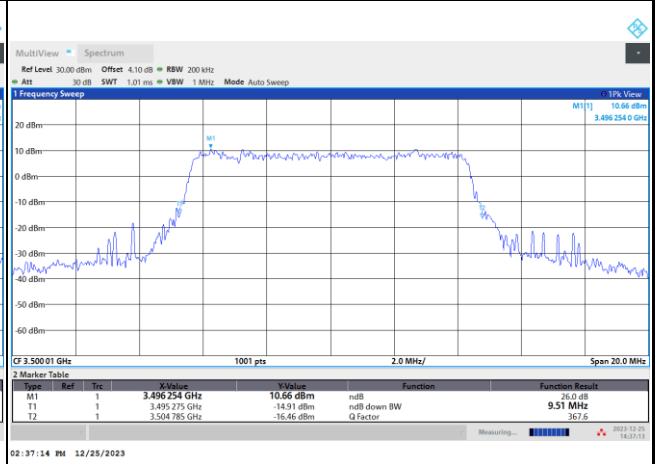

FR1 n77 / 10MHz / CP OFDM / Middle Channel / Full RB

QPSK

16QAM

64QAM

256QAM

FR1 n77 / 15MHz / CP OFDM / Middle Channel / Full RB

QPSK

16QAM