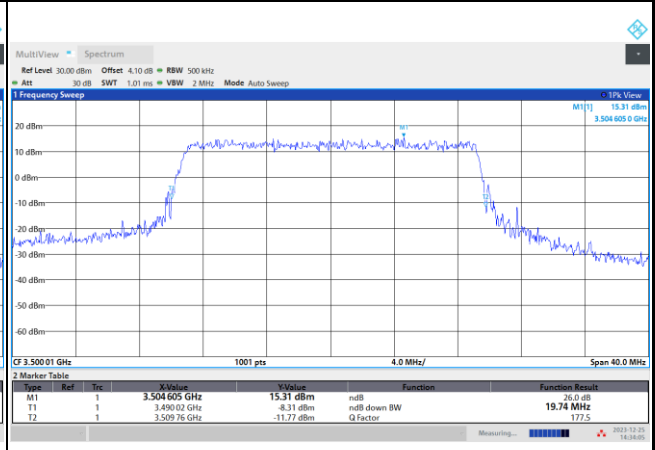

64QAM

256QAM

FR1 n77 / 20MHz / CP OFDM / Middle Channel / Full RB

QPSK

16QAM

64QAM

256QAM

FR1 n77 / 30MHz / CP OFDM / Middle Channel / Full RB