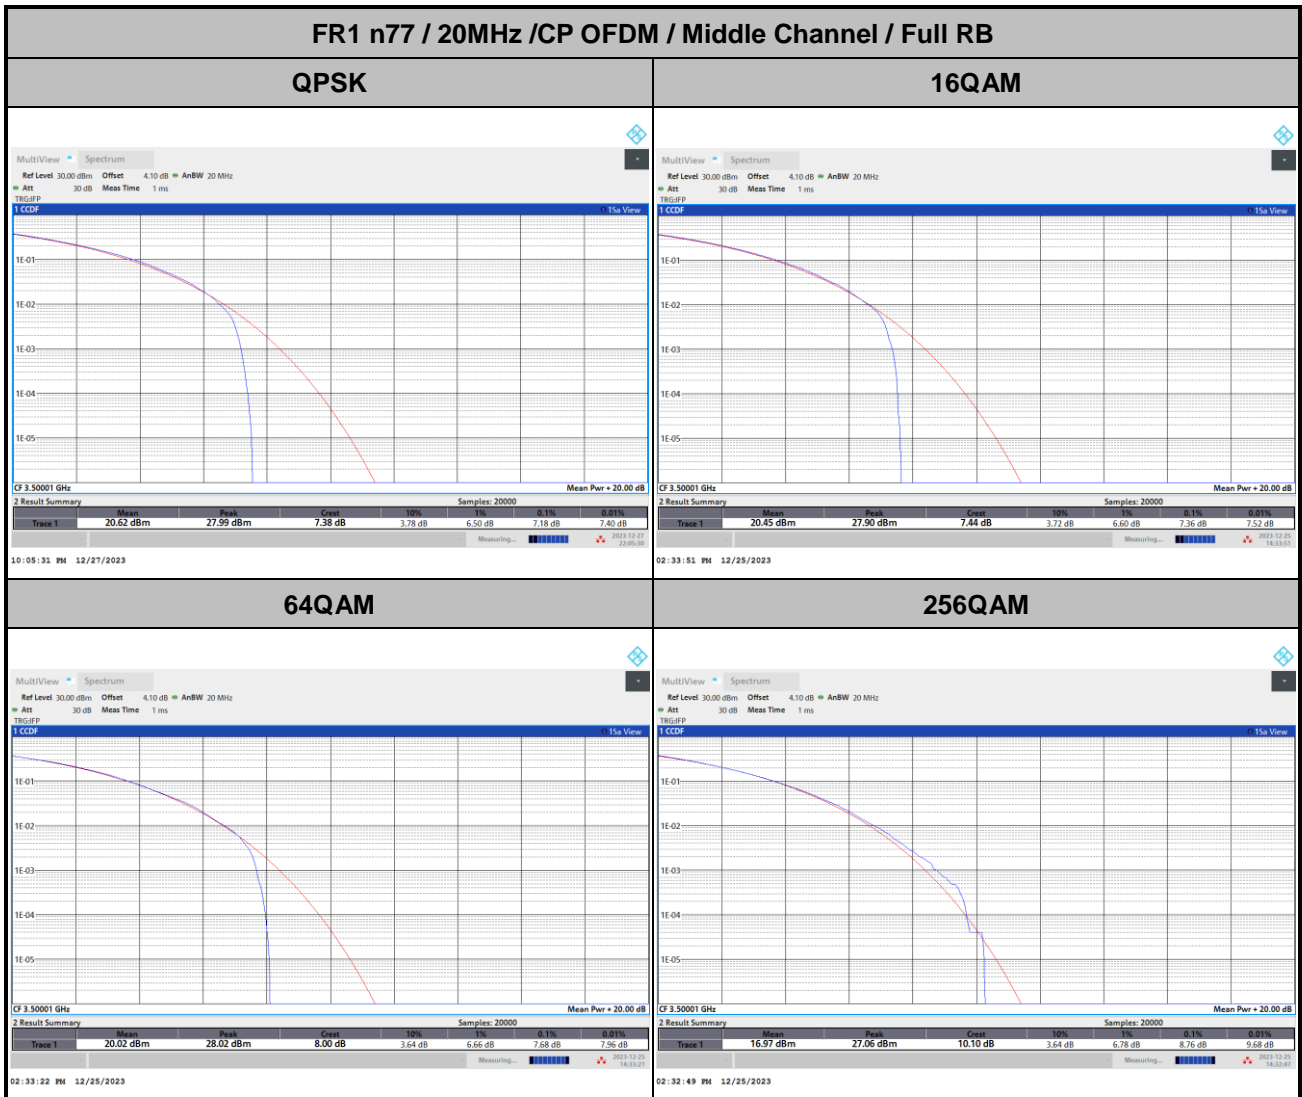

FR1 n77 MIMO ANT8

Peak-to-Average Ratio

Mode	FR1 n77 / 20MHz / CP OFDM				
Mod.	QPSK	16QAM	64QAM	256QAM	Limit: 13dB
RB Size	Full RB	Full RB	Full RB	Full RB	Result
Middle CH	7.18	7.36	7.68	8.76	PASS