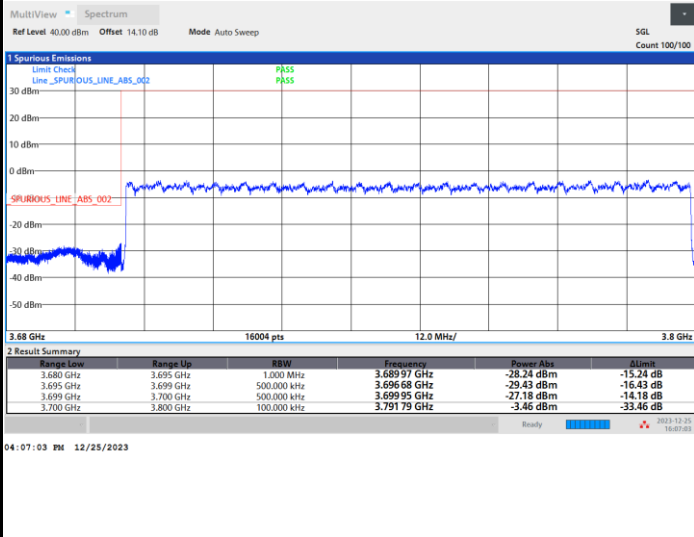

Lowest Band Edge / Full RB

Highest Band Edge / Full RB

FR1 n77 / 100MHz / CP OFDM / 16QAM

Lowest Band Edge / Full RB

Highest Band Edge / Full RB

FR1 n77 / 100MHz / CP OFDM / 64QAM

Lowest Band Edge / Full RB

Highest Band Edge / Full RB

FR1 n77 / 100MHz / CP OFDM / 256QAM

Lowest Band Edge / Full RB

Highest Band Edge / Full RB