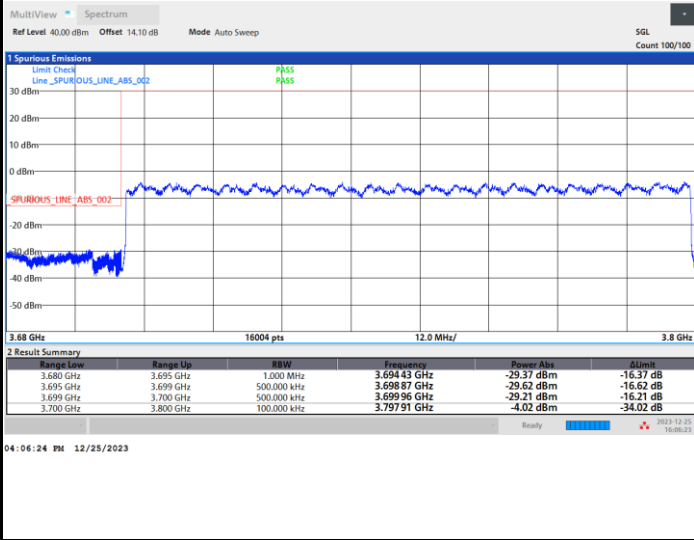

Lowest Band Edge / Full RB

Highest Band Edge / Full RB

FR1 n77 / 100MHz / CP OFDM / 16QAM

Lowest Band Edge / Full RB

Highest Band Edge / Full RB

FR1 n77 / 100MHz / CP OFDM / 64QAM

Lowest Band Edge / Full RB

Highest Band Edge / Full RB

FR1 n77 / 100MHz / CP OFDM / 256QAM

Lowest Band Edge / Full RB

Highest Band Edge / Full RB