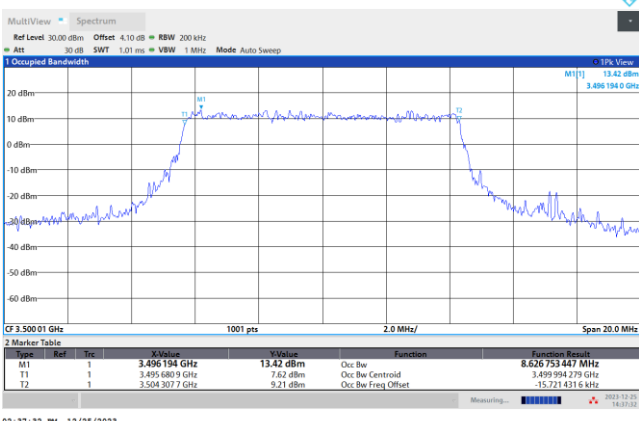

FR1 n77 / 10MHz / CP OFDM / Middle Channel / Full RB

QPSK

16QAM

64QAM

256QAM

FR1 n77 / 15MHz / CP OFDM / Middle Channel / Full RB

QPSK

16QAM