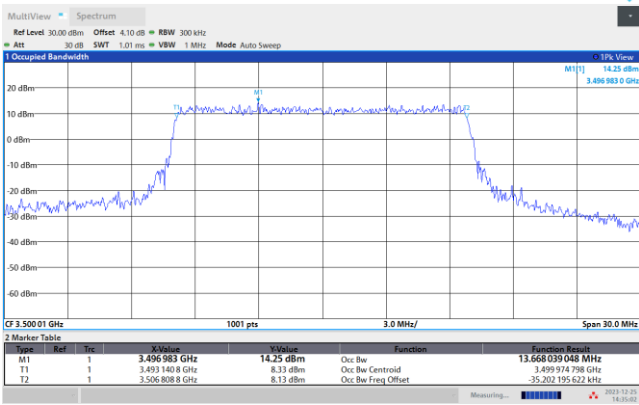

FR1 n77 / 10MHz / CP OFDM / Middle Channel / Full RB

QPSK

16QAM

64QAM

256QAM

FR1 n77 / 15MHz / CP OFDM / Middle Channel / Full RB

QPSK

16QAM