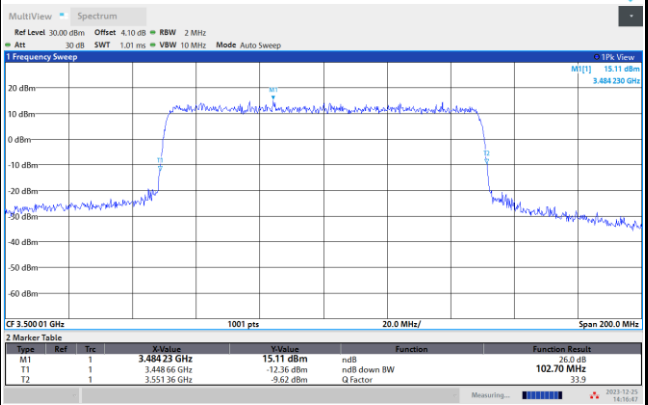

64QAM

256QAM

FR1 n77 / 100MHz / CP OFDM / Middle Channel / Full RB

QPSK

16QAM

64QAM

256QAM

**Occupied Bandwidth**