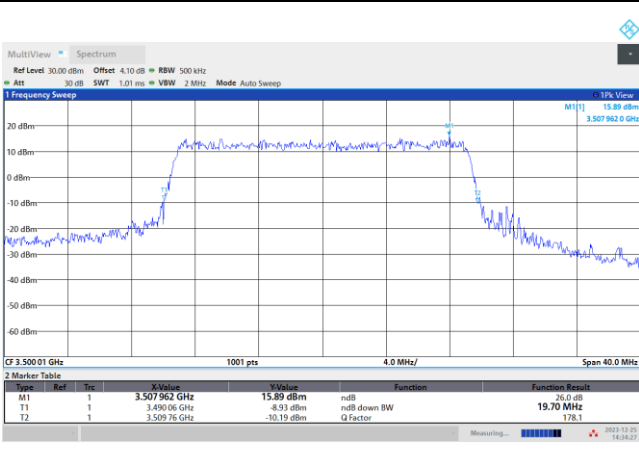

64QAM

256QAM

FR1 n77 / 20MHz / CP OFDM / Middle Channel / Full RB

QPSK

16QAM

64QAM

256QAM

FR1 n77 / 30MHz / CP OFDM / Middle Channel / Full RB