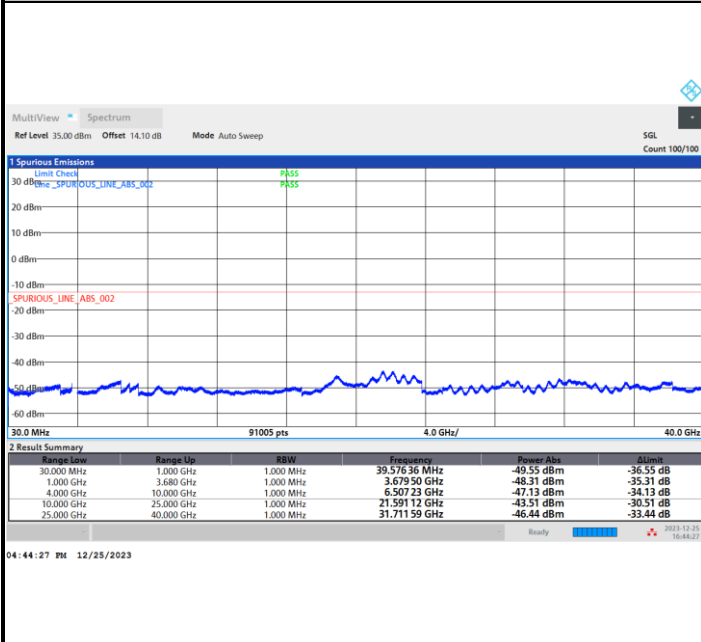

Lowest Band Edge / Full RB

Highest Band Edge / Full RB

FR1 n77 / 100MHz / CP OFDM / 16QAM

Lowest Band Edge / Full RB

Highest Band Edge / Full RB

FR1 n77 / 100MHz / CP OFDM / 64QAM

Lowest Band Edge / Full RB

Highest Band Edge / Full RB

FR1 n77 / 100MHz / CP OFDM / 256QAM

Lowest Band Edge / Full RB

Highest Band Edge / Full RB

# Conducted Spurious Emission

FR1 n77 / 10MHz / CP OFDM / QPSK / 1RB1

## Lowest Channel