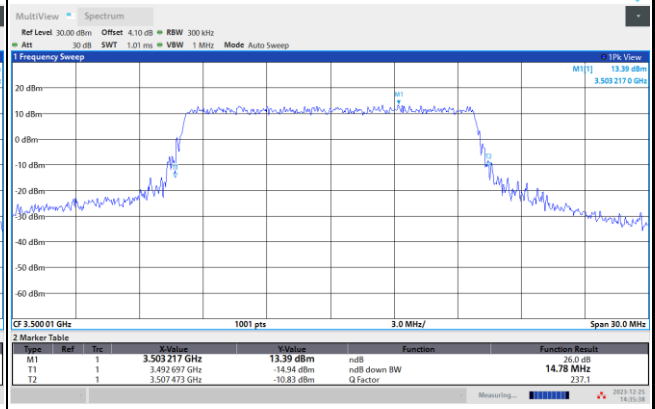

FR1 n77 / 10MHz / CP OFDM / Middle Channel / Full RB

QPSK

16QAM

64QAM

256QAM

FR1 n77 / 15MHz / CP OFDM / Middle Channel / Full RB

QPSK

16QAM