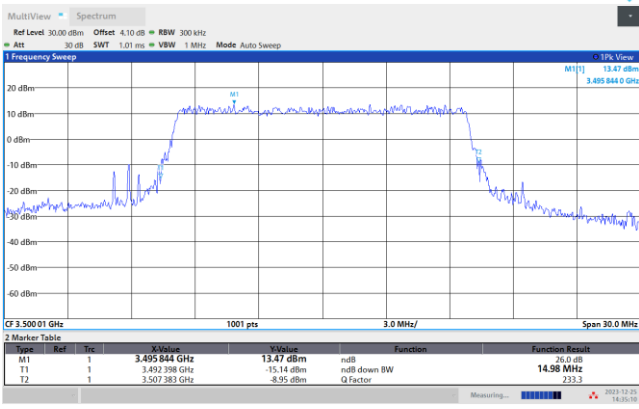

FR1 n77 / 10MHz / CP OFDM / Middle Channel / Full RB

QPSK

16QAM

64QAM

256QAM

FR1 n77 / 15MHz / CP OFDM / Middle Channel / Full RB

QPSK

16QAM