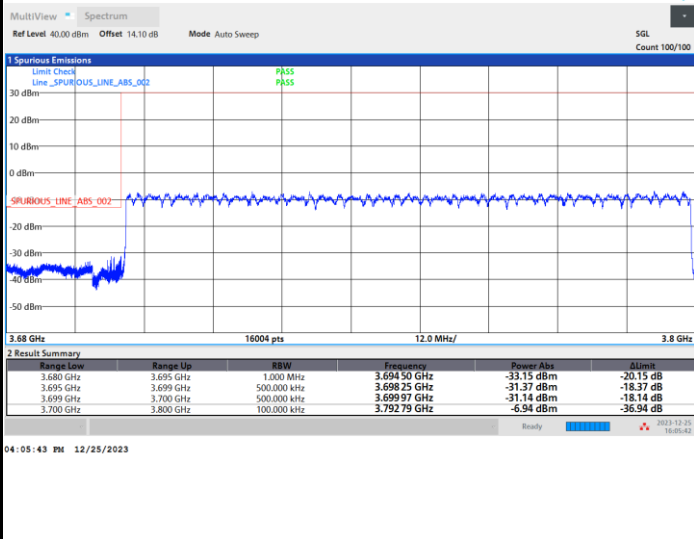

FR1 n77 / 100MHz / CP OFDM / 64QAM

Lowest Band Edge / Full RB

Highest Band Edge / Full RB

FR1 n77 / 100MHz / CP OFDM / 256QAM

Lowest Band Edge / Full RB

Highest Band Edge / Full RB