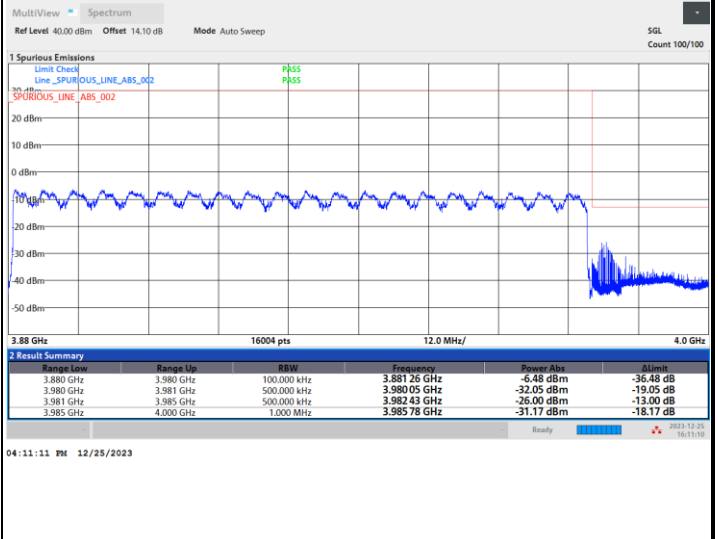

FR1 n77 / 100MHz / CP OFDM / 64QAM

Lowest Band Edge / Full RB

Highest Band Edge / Full RB

FR1 n77 / 100MHz / CP OFDM / 256QAM

Lowest Band Edge / Full RB

Highest Band Edge / Full RB