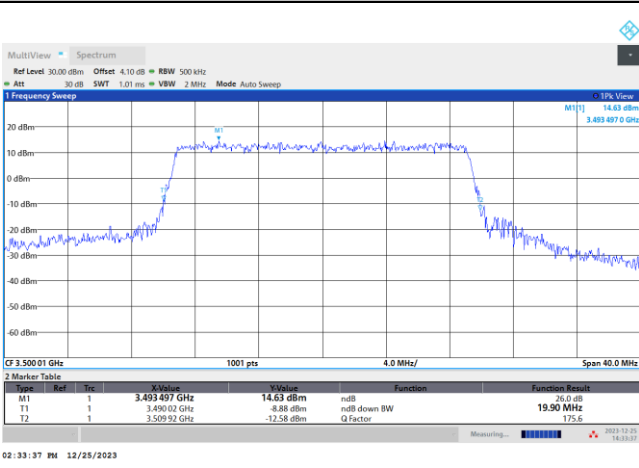

64QAM

256QAM

FR1 n77 / 20MHz / CP OFDM / Middle Channel / Full RB

QPSK

16QAM

64QAM

256QAM

FR1 n77 / 30MHz / CP OFDM / Middle Channel / Full RB