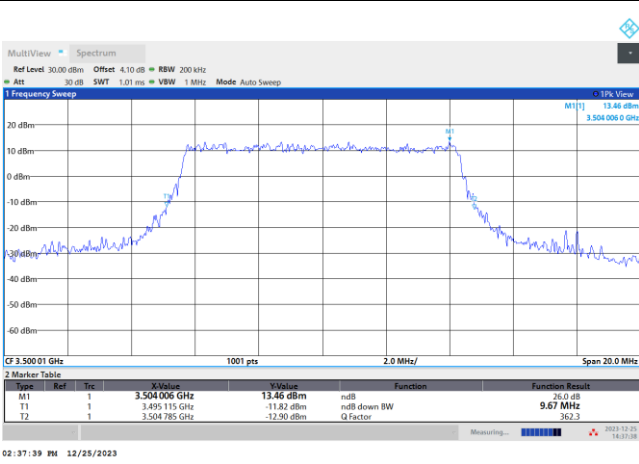

FR1 n77 / 10MHz / CP OFDM / Middle Channel / Full RB

QPSK

16QAM

64QAM

256QAM

FR1 n77 / 15MHz / CP OFDM / Middle Channel / Full RB

QPSK

16QAM