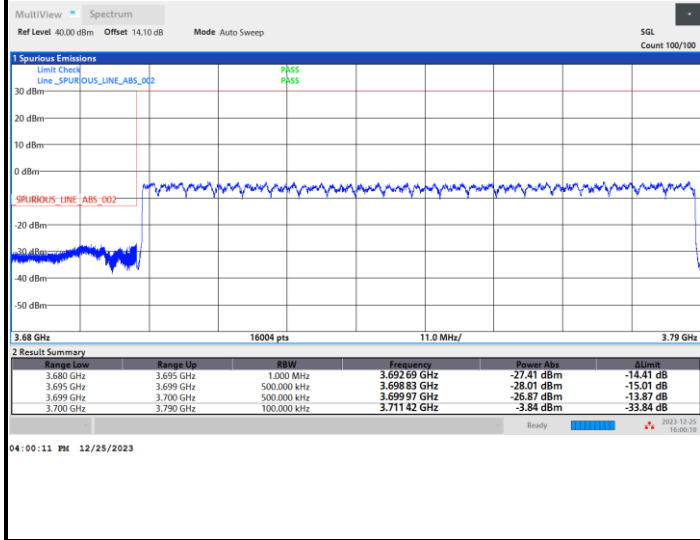

FR1 n77 / 90MHz / CP OFDM / 64QAM

Lowest Band Edge / Full RB

Highest Band Edge / Full RB

FR1 n77 / 90MHz / CP OFDM / 256QAM

Lowest Band Edge / Full RB

Highest Band Edge / Full RB

FR1 n77 / 100MHz / CP OFDM / QPSK

Lowest Band Edge / Full RB

Highest Band Edge / Full RB

FR1 n77 / 100MHz / CP OFDM / 16QAM

Lowest Band Edge / Full RB

Highest Band Edge / Full RB

FR1 n77 / 100MHz / CP OFDM / 64QAM

Lowest Band Edge / Full RB