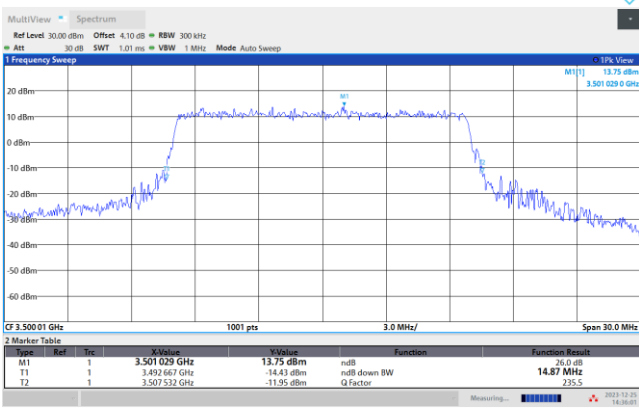

64QAM

256QAM