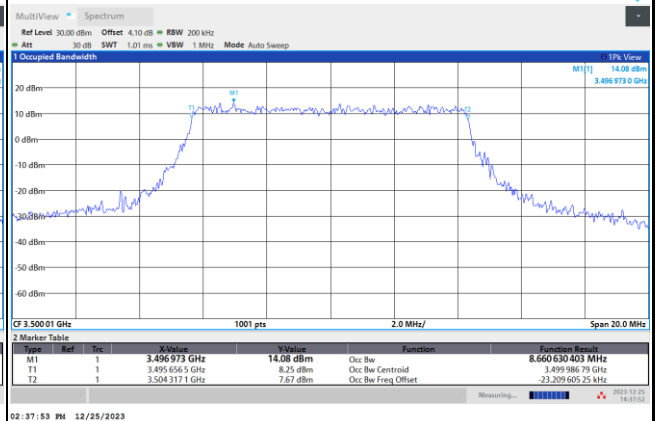

FR1 n77 / 10MHz / CP OFDM / Middle Channel / Full RB

QPSK

16QAM