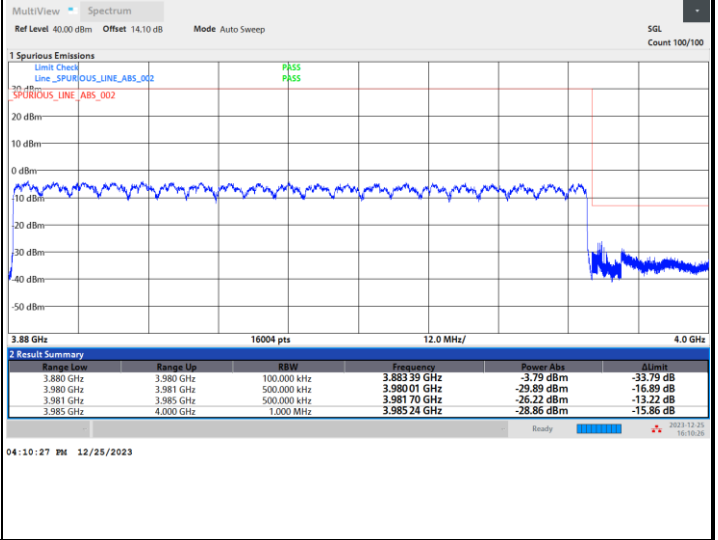

Lowest Band Edge / Full RB

Highest Band Edge / Full RB

FR1 n77 / 100MHz / CP OFDM / 16QAM

Lowest Band Edge / Full RB

Highest Band Edge / Full RB

FR1 n77 / 100MHz / CP OFDM / 64QAM

Lowest Band Edge / Full RB

Highest Band Edge / Full RB

FR1 n77 / 100MHz / CP OFDM / 256QAM

Lowest Band Edge / Full RB

Highest Band Edge / Full RB