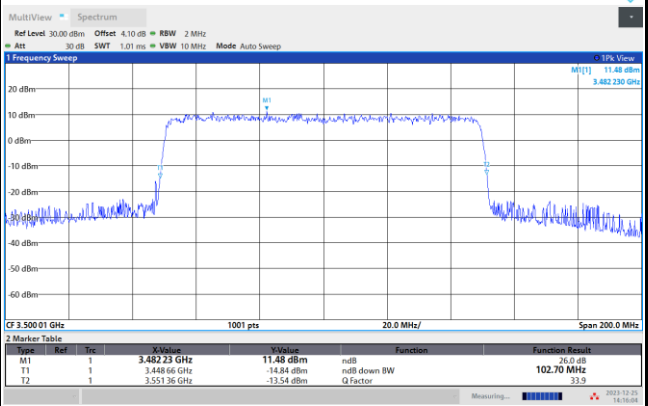

64QAM

256QAM

FR1 n77 / 100MHz / CP OFDM / Middle Channel / Full RB

QPSK

16QAM

64QAM

256QAM

**Occupied Bandwidth**