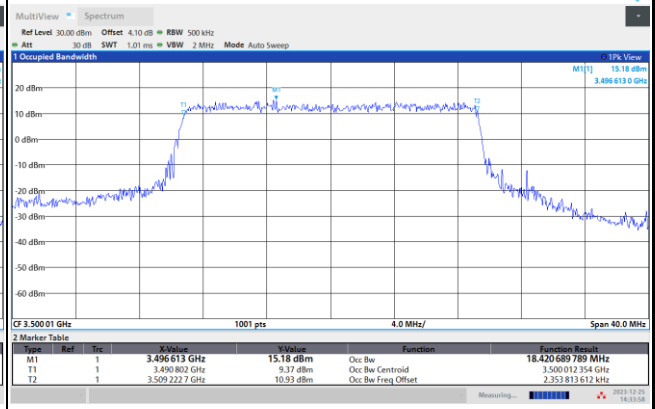

64QAM

256QAM

FR1 n77 / 20MHz / CP OFDM / Middle Channel / Full RB

QPSK

16QAM

64QAM

256QAM

FR1 n77 / 30MHz / CP OFDM / Middle Channel / Full RB