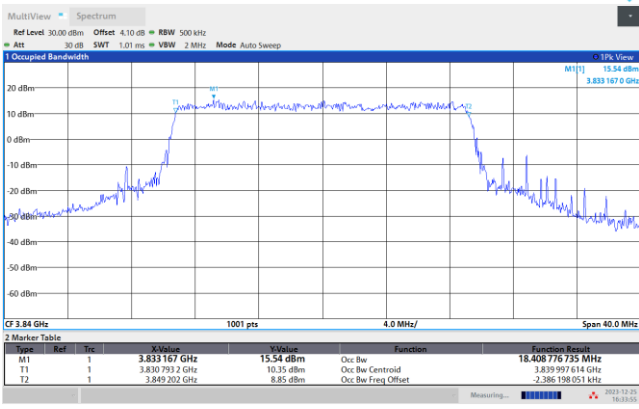

64QAM

256QAM

FR1 n77 / 20MHz / CP OFDM / Middle Channel / Full RB

QPSK

16QAM

64QAM

256QAM

FR1 n77 / 30MHz / CP OFDM / Middle Channel / Full RB