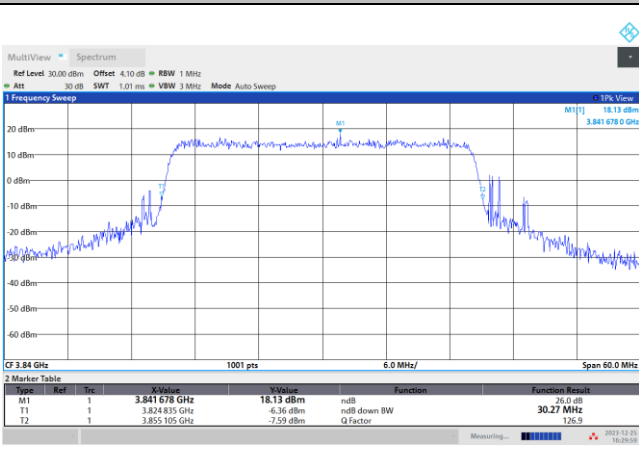

FR1 n77 / 30MHz / CP OFDM / Middle Channel / Full RB

QPSK

16QAM

64QAM

256QAM