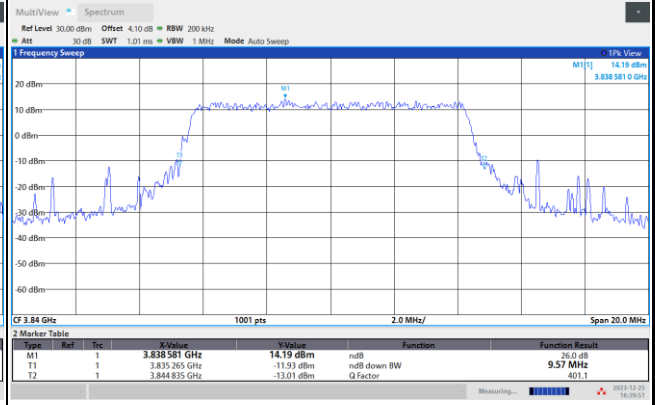

FR1 n77 / 10MHz / CP OFDM / Middle Channel / Full RB

QPSK

16QAM

64QAM

256QAM

FR1 n77 / 15MHz / CP OFDM / Middle Channel / Full RB

QPSK

16QAM