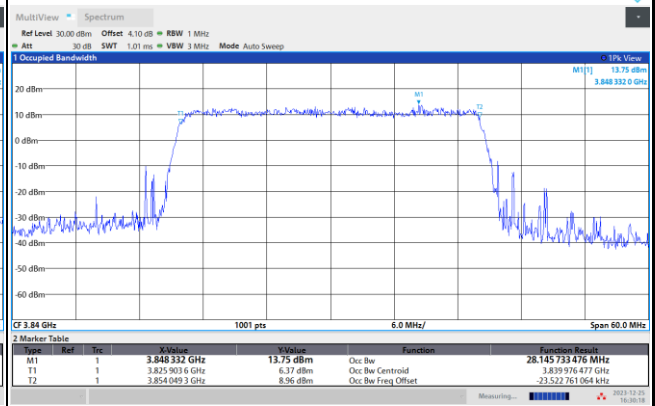

64QAM

256QAM