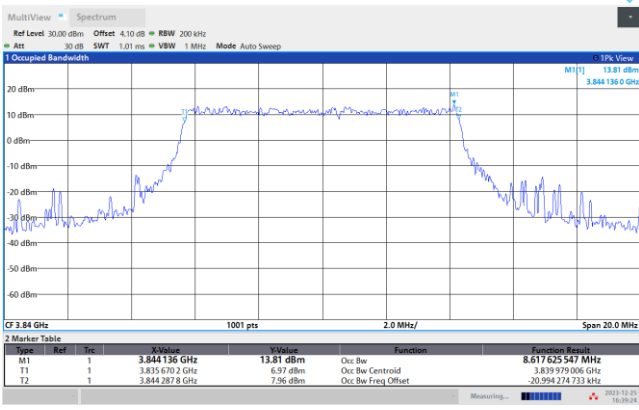

FR1 n77 / 10MHz / CP OFDM / Middle Channel / Full RB

QPSK

16QAM

64QAM

256QAM

FR1 n77 / 15MHz / CP OFDM / Middle Channel / Full RB

QPSK

16QAM