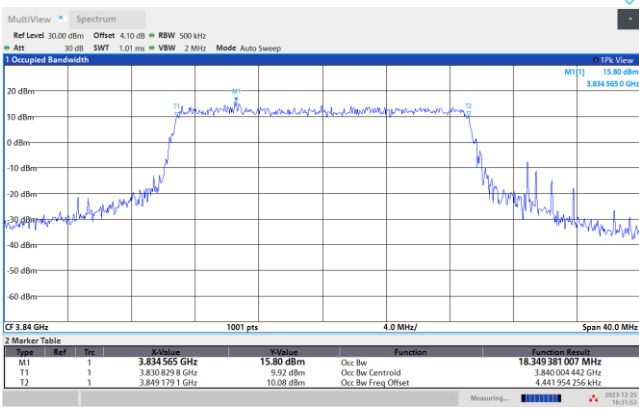

64QAM

256QAM

FR1 n77 / 20MHz / CP OFDM / Middle Channel / Full RB

QPSK

16QAM

64QAM

256QAM

FR1 n77 / 30MHz / CP OFDM / Middle Channel / Full RB