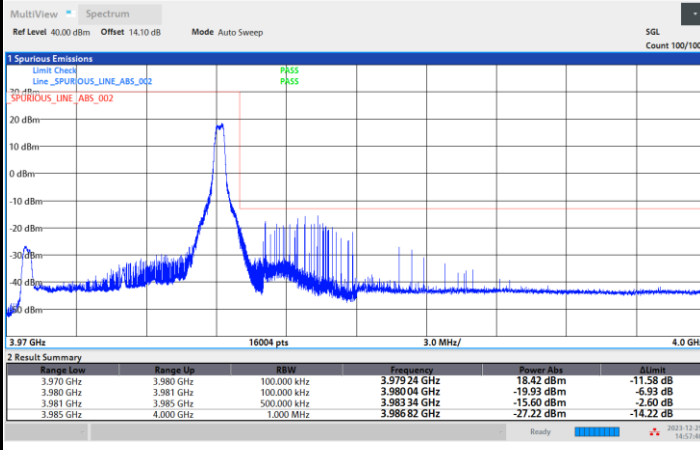

FR1 n77 / 10MHz / CP OFDM / QPSK

Lowest Band Edge / 1RB0

Power Limit -13 dBm > -29.27 dBm Pass

Highest Band Edge / 1RBmax

FR1 n77 / 10MHz / CP OFDM / 16QAM

Lowest Band Edge / 1RB0

Power Limit -13 dBm > -32.26 dBm Pass