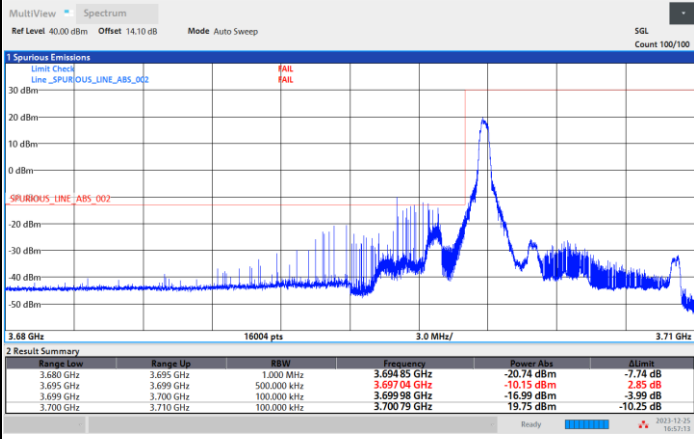

FR1 n77 / 10MHz / CP OFDM / QPSK

Lowest Band Edge / 1RB0

Power Limit -13 dBm > -29.27 dBm Pass

Highest Band Edge / 1RBmax

FR1 n77 / 10MHz / CP OFDM / 16QAM

Lowest Band Edge / 1RB0

Power Limit -13 dBm > -32.26 dBm Pass