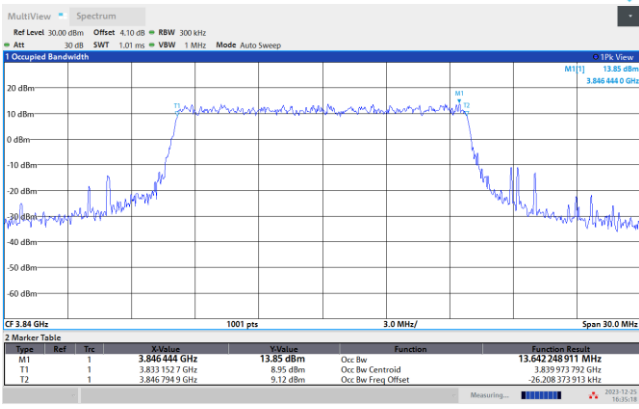

FR1 n77 / 10MHz / CP OFDM / Middle Channel / Full RB

QPSK

16QAM

64QAM

256QAM

FR1 n77 / 15MHz / CP OFDM / Middle Channel / Full RB

QPSK

16QAM