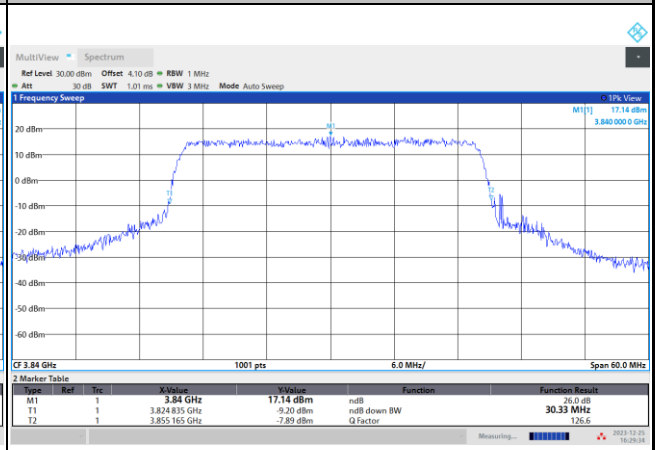

FR1 n77 / 30MHz / CP OFDM / Middle Channel / Full RB

QPSK

16QAM

64QAM

256QAM