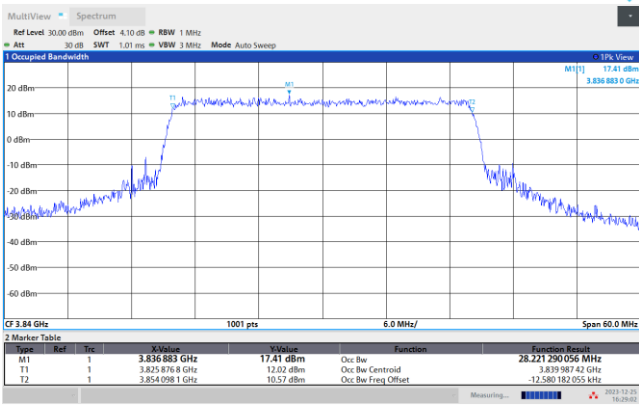

FR1 n77 / 30MHz / CP OFDM / Middle Channel / Full RB

QPSK

16QAM