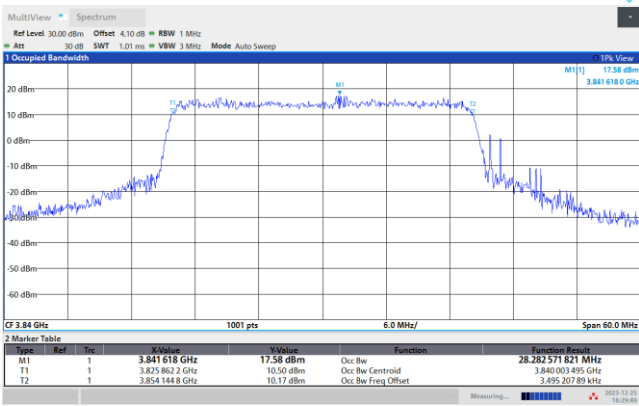

64QAM

256QAM