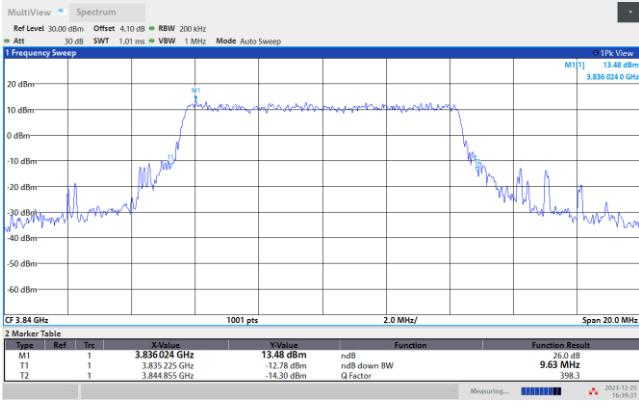

FR1 n77 / 10MHz / CP OFDM / Middle Channel / Full RB

QPSK

16QAM

64QAM

256QAM

FR1 n77 / 15MHz / CP OFDM / Middle Channel / Full RB

QPSK

16QAM