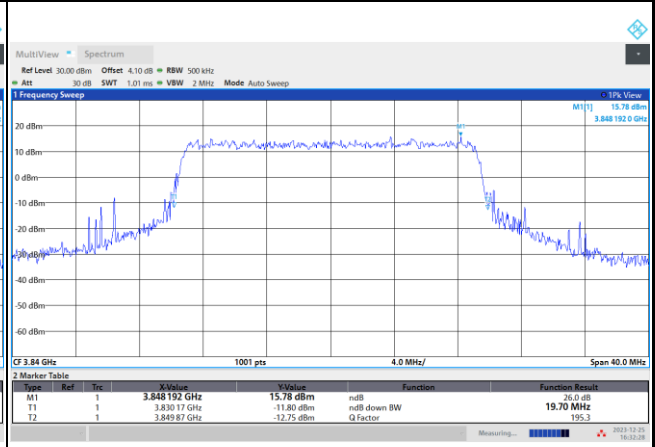

64QAM

256QAM

FR1 n77 / 20MHz / CP OFDM / Middle Channel / Full RB

QPSK

16QAM

64QAM

256QAM

FR1 n77 / 30MHz / CP OFDM / Middle Channel / Full RB