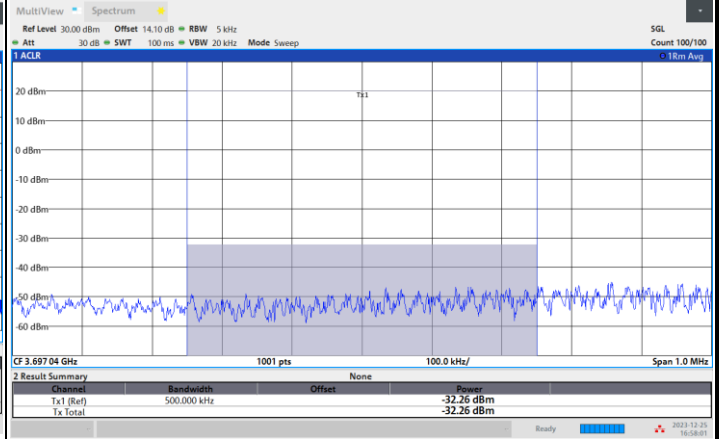

FR1 n77 / 10MHz / CP OFDM / QPSK

Lowest Band Edge / 1RB0

Power Limit -13 dBm > -29.27 dBm Pass

Highest Band Edge / 1RBmax

FR1 n77 / 10MHz / CP OFDM / 16QAM

Lowest Band Edge / 1RB0

Power Limit -13 dBm > -32.26 dBm Pass

Highest Band Edge / 1RBmax

Power Limit -13 dBm > -28.06 dBm Pass