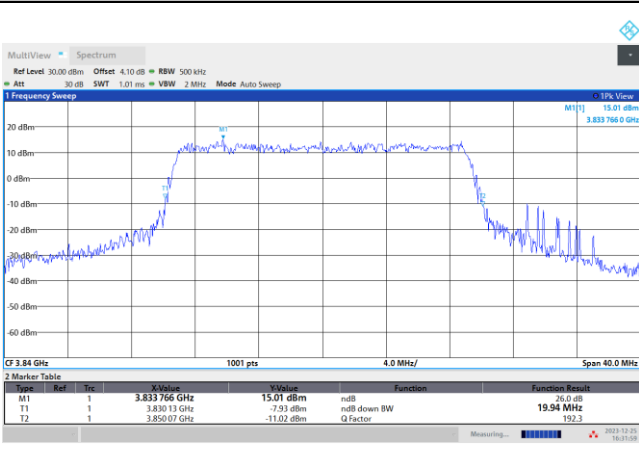

64QAM

256QAM

FR1 n77 / 20MHz / CP OFDM / Middle Channel / Full RB

QPSK

16QAM

64QAM

256QAM

FR1 n77 / 30MHz / CP OFDM / Middle Channel / Full RB