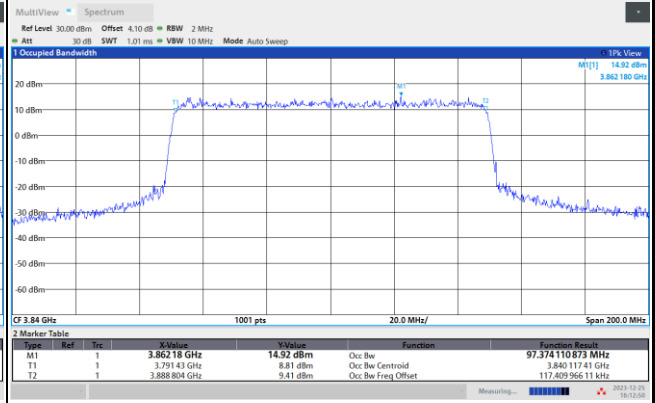

64QAM

256QAM

FR1 n77 / 100MHz / CP OFDM / Middle Channel / Full RB

QPSK

16QAM

64QAM

256QAM

Conducted Band Edge