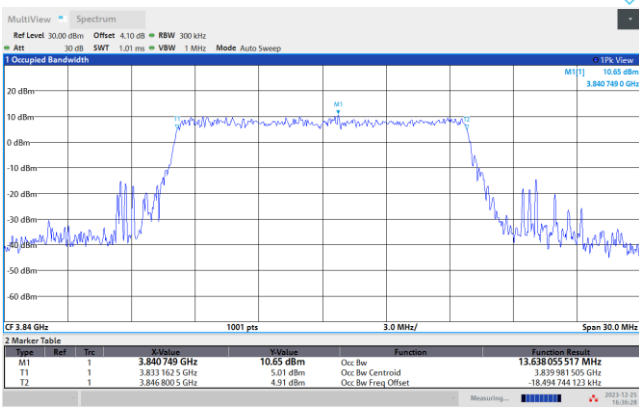

64QAM

256QAM