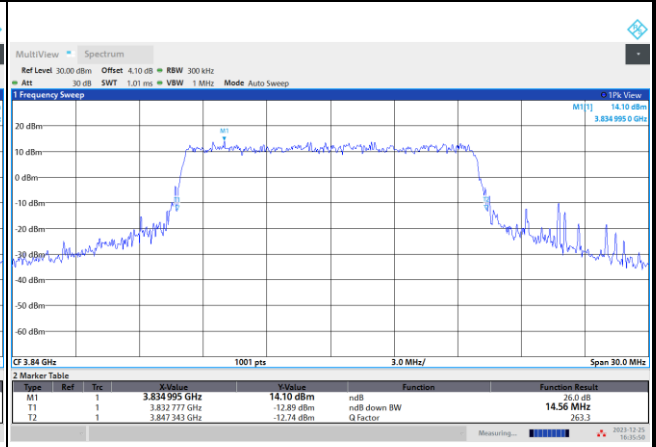

FR1 n77 / 10MHz / CP OFDM / Middle Channel / Full RB

QPSK

16QAM

64QAM

256QAM

FR1 n77 / 15MHz / CP OFDM / Middle Channel / Full RB

QPSK

16QAM