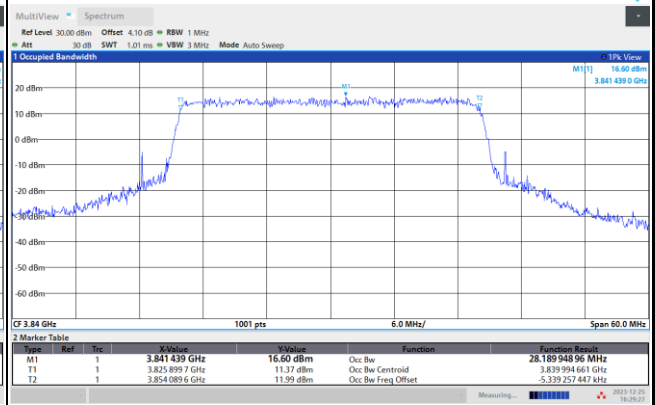

FR1 n77 / 30MHz / CP OFDM / Middle Channel / Full RB

QPSK

16QAM