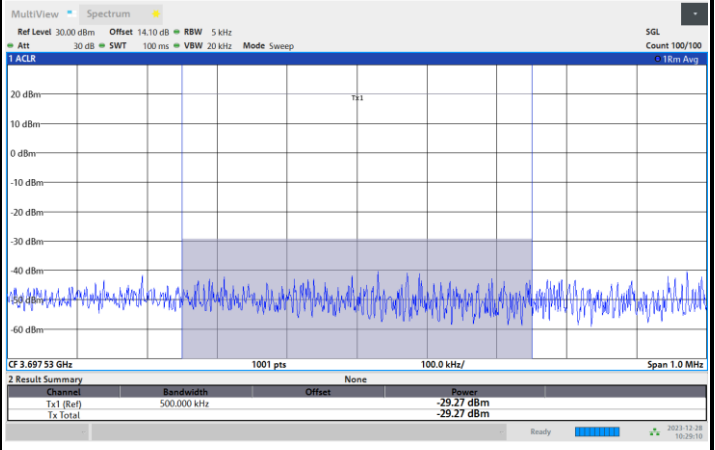

FR1 n77 / 10MHz / CP OFDM / QPSK

Lowest Band Edge / 1RB0

Power Limit -13 dBm > -29.27 dBm Pass

Highest Band Edge / 1RBmax

FR1 n77 / 10MHz / CP OFDM / 16QAM

Lowest Band Edge / 1RB0

Power Limit -13 dBm > -32.26 dBm Pass