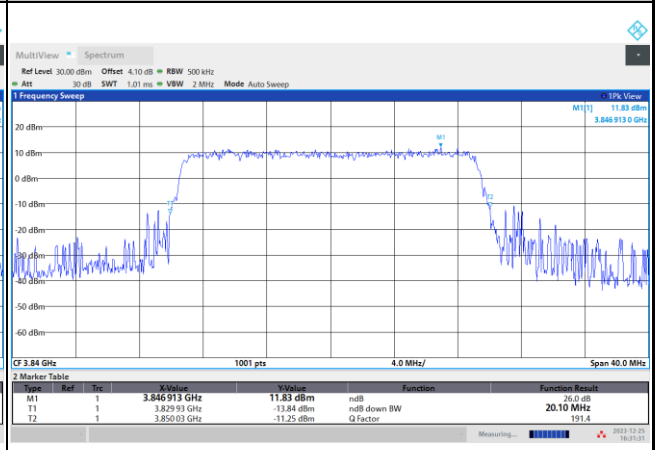

64QAM

256QAM

FR1 n77 / 20MHz / CP OFDM / Middle Channel / Full RB

QPSK

16QAM

64QAM

256QAM

FR1 n77 / 30MHz / CP OFDM / Middle Channel / Full RB