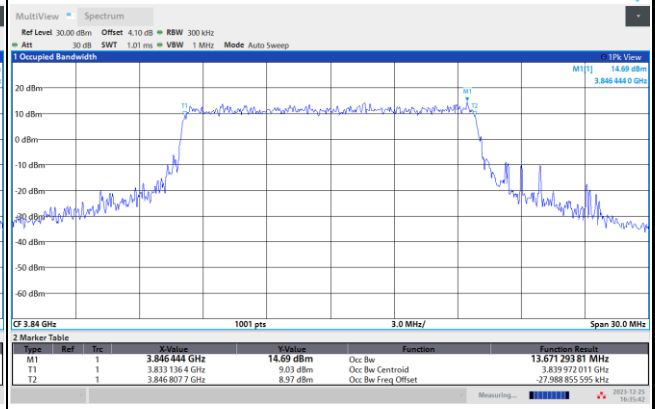

FR1 n77 / 10MHz / CP OFDM / Middle Channel / Full RB

QPSK

16QAM

64QAM

256QAM

FR1 n77 / 15MHz / CP OFDM / Middle Channel / Full RB

QPSK

16QAM