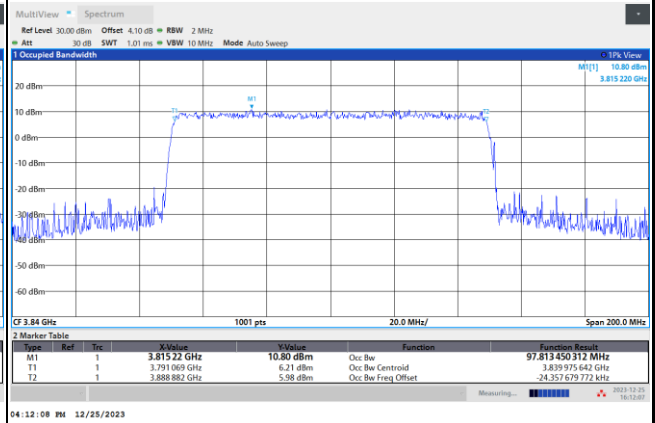

64QAM

256QAM

FR1 n77 / 100MHz / CP OFDM / Middle Channel / Full RB

QPSK

16QAM

64QAM

256QAM

Conducted Band Edge