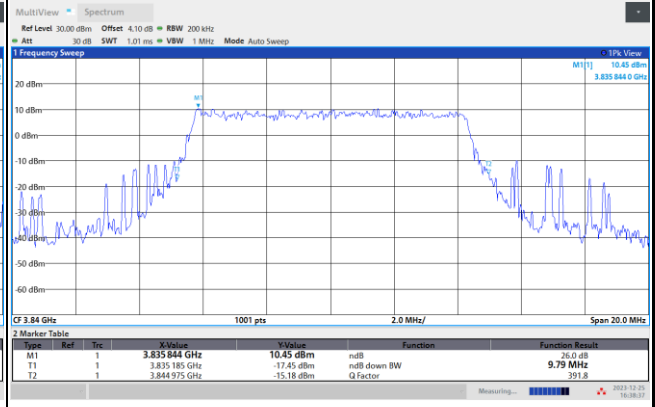

FR1 n77 / 10MHz / CP OFDM / Middle Channel / Full RB

QPSK

16QAM

64QAM

256QAM

FR1 n77 / 15MHz / CP OFDM / Middle Channel / Full RB

QPSK

16QAM