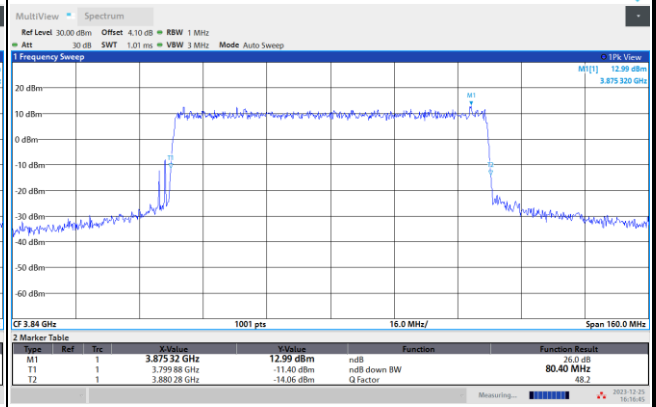

FR1 n77 / 80MHz / CP OFDM / Middle Channel / Full RB

QPSK

16QAM

04:17:07 PM 12/25/2023

04:16:46 PM 12/25/2023