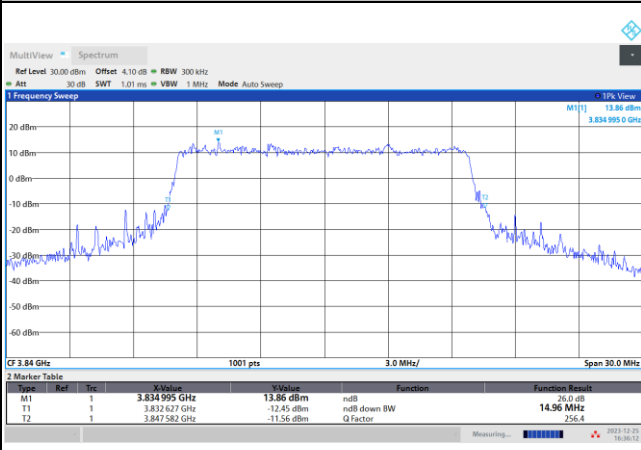

64QAM

256QAM