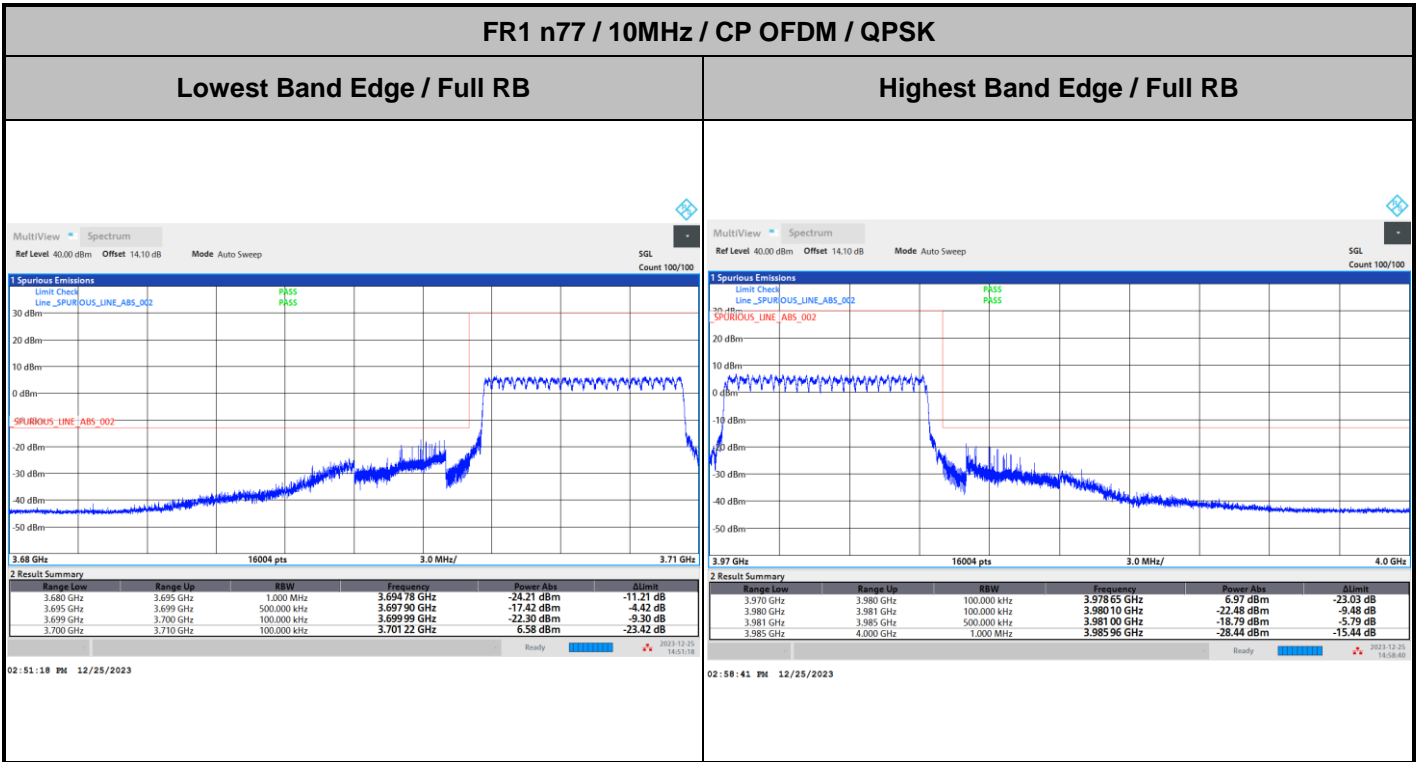

FR1 n77 / 10MHz / CP OFDM / QPSK

Lowest Band Edge / 1RB0

Power Limit -13 dBm > -29.27 dBm Pass

Highest Band Edge / 1RBmax

FR1 n77 / 10MHz / CP OFDM / 16QAM

Lowest Band Edge / 1RB0

Power Limit -13 dBm > -32.26 dBm Pass

Highest Band Edge / 1RBmax

Power Limit -13 dBm > -28.06 dBm Pass