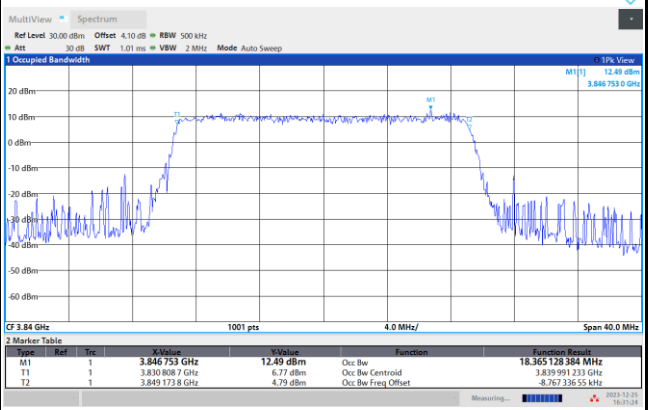

64QAM

256QAM

FR1 n77 / 20MHz / CP OFDM / Middle Channel / Full RB

QPSK

16QAM

64QAM

256QAM

FR1 n77 / 30MHz / CP OFDM / Middle Channel / Full RB