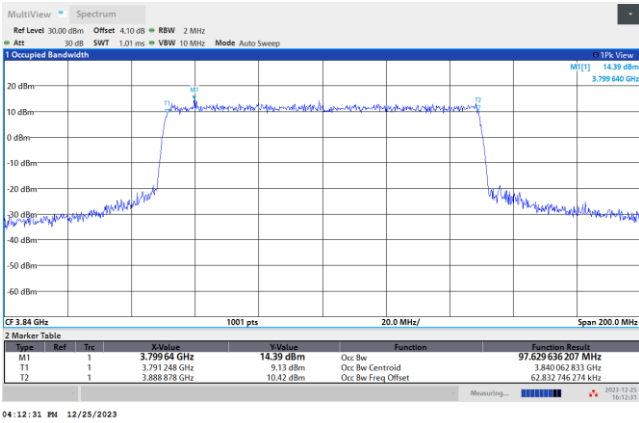

64QAM

256QAM

FR1 n77 / 100MHz / CP OFDM / Middle Channel / Full RB

QPSK

16QAM

64QAM

256QAM

Conducted Band Edge

FR1 n77 / 10MHz / CP OFDM / QPSK

Lowest Band Edge / 1RB0

Power Limit -13 dBm > -29.27 dBm Pass

Highest Band Edge / 1RBmax

FR1 n77 / 10MHz / CP OFDM / 16QAM

Lowest Band Edge / 1RB0

Power Limit -13 dBm > -32.26 dBm Pass