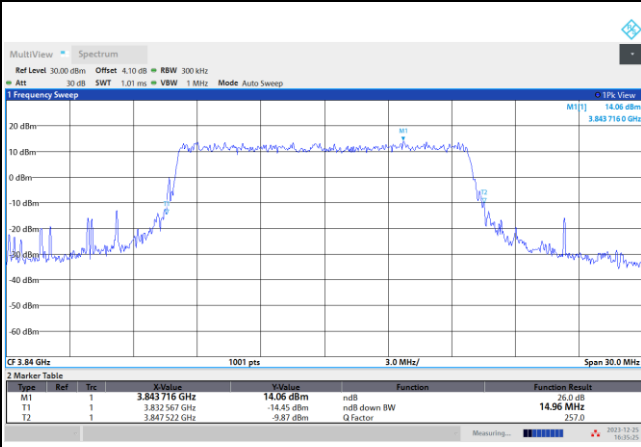

FR1 n77 / 10MHz / CP OFDM / Middle Channel / Full RB

QPSK

16QAM

64QAM

256QAM

FR1 n77 / 15MHz / CP OFDM / Middle Channel / Full RB

QPSK

16QAM