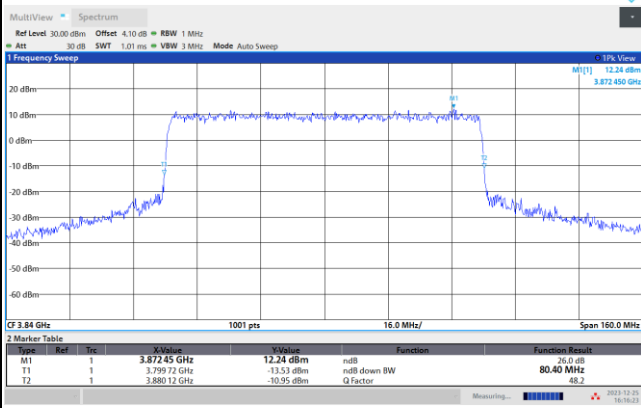

FR1 n77 / 80MHz / CP OFDM / Middle Channel / Full RB

QPSK

16QAM

04:17:07 PM 12/25/2023

04:16:46 PM 12/25/2023

64QAM

256QAM

04:16:24 PM 12/25/2023