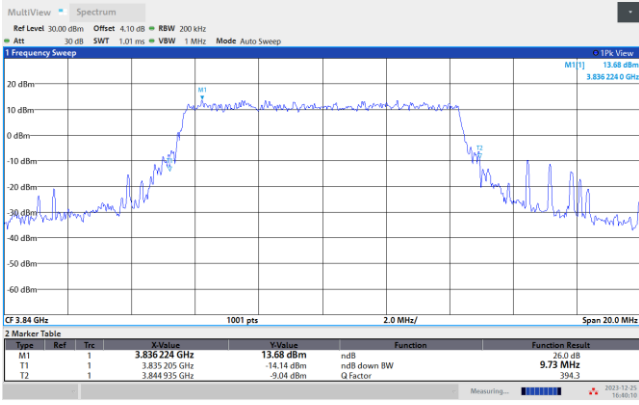

FR1 n77 / 10MHz / CP OFDM / Middle Channel / Full RB

QPSK

16QAM

64QAM

256QAM

FR1 n77 / 15MHz / CP OFDM / Middle Channel / Full RB

QPSK

16QAM