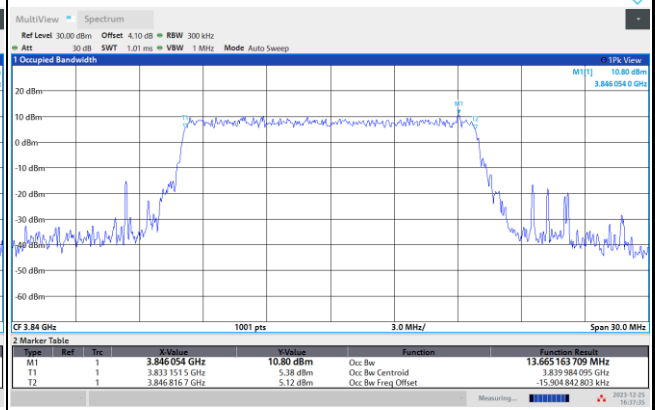

64QAM

256QAM