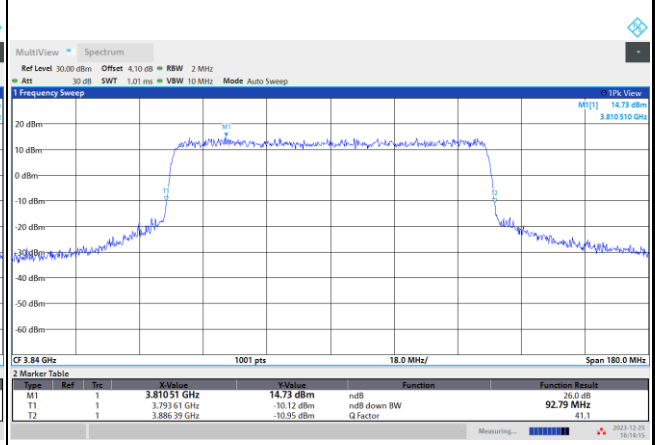

FR1 n77 / 90MHz / CP OFDM / Middle Channel / Full RB

QPSK

16QAM