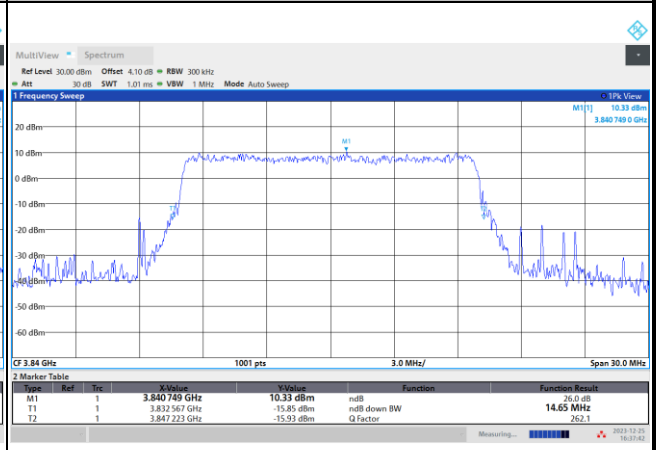

64QAM

256QAM