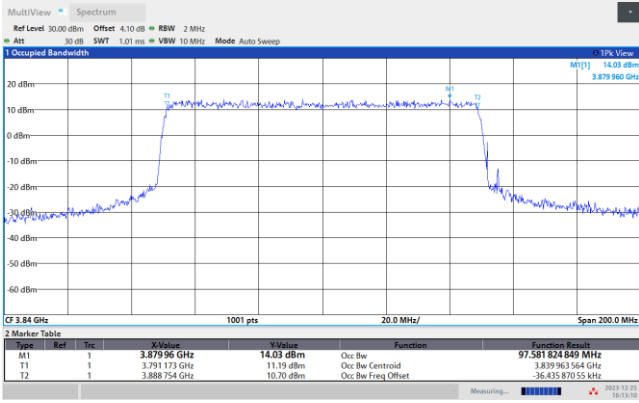

64QAM

256QAM

FR1 n77 / 100MHz / CP OFDM / Middle Channel / Full RB

QPSK

16QAM

64QAM

256QAM

Conducted Band Edge