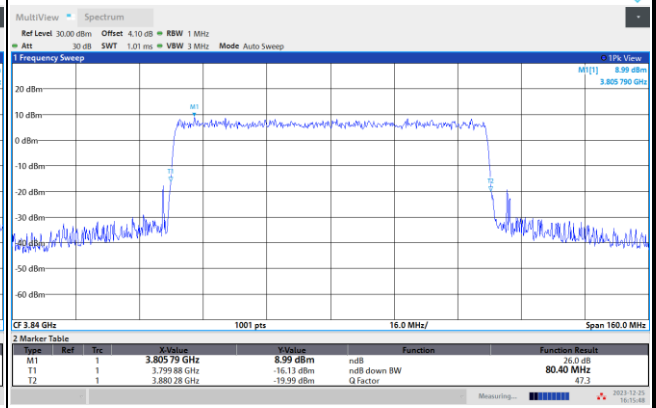

FR1 n77 / 80MHz / CP OFDM / Middle Channel / Full RB

QPSK

16QAM

04:17:07 PM 12/25/2023

04:16:46 PM 12/25/2023

64QAM

256QAM

04:16:24 PM 12/25/2023