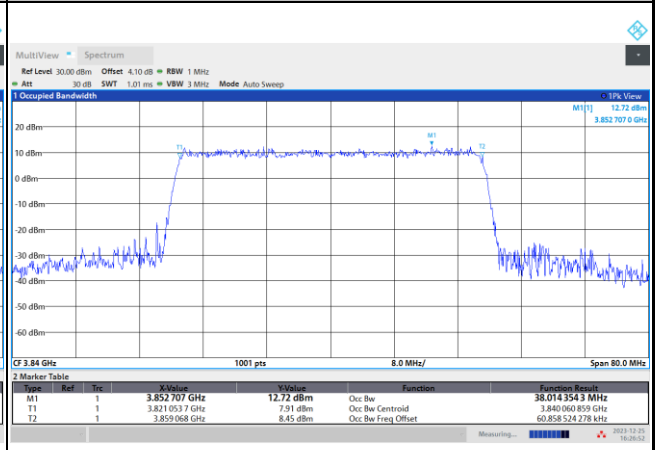

FR1 n77 / 40MHz / CP OFDM / Middle Channel / Full RB

QPSK

16QAM

64QAM

256QAM