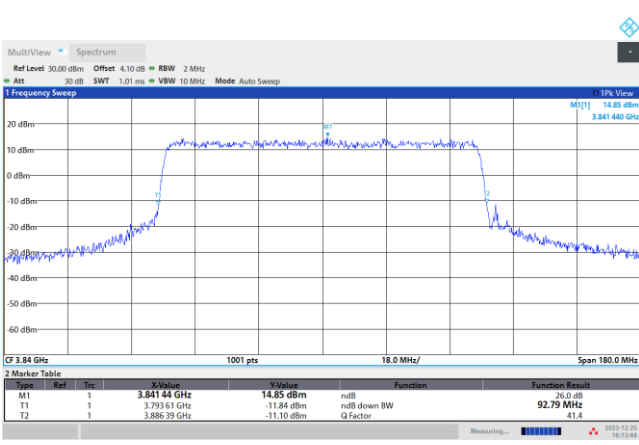

FR1 n77 / 90MHz / CP OFDM / Middle Channel / Full RB

QPSK

16QAM