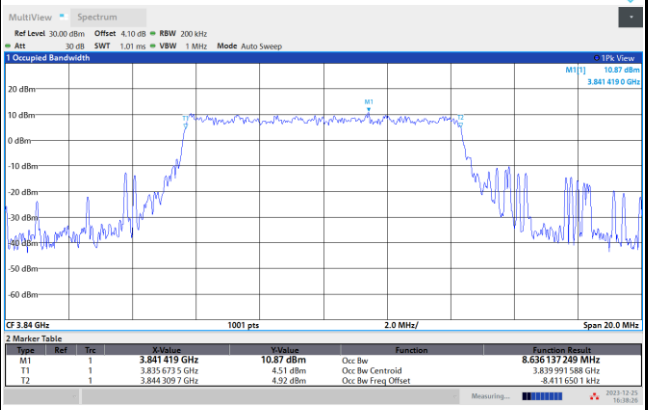

FR1 n77 / 10MHz / CP OFDM / Middle Channel / Full RB

QPSK

16QAM

64QAM

256QAM

FR1 n77 / 15MHz / CP OFDM / Middle Channel / Full RB

QPSK

16QAM