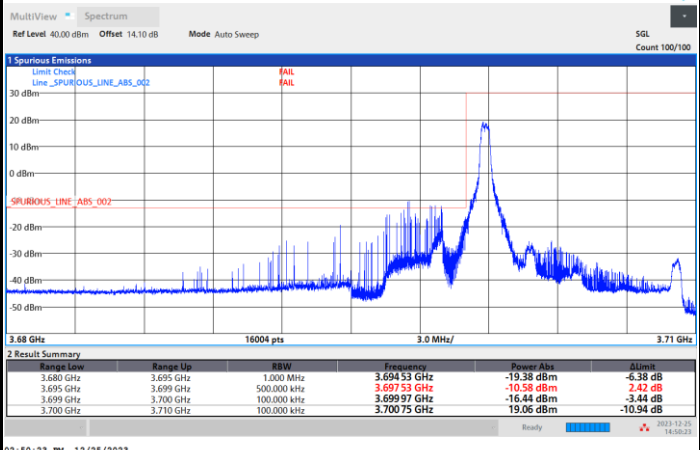

FR1 n77 / 10MHz / CP OFDM / QPSK

Lowest Band Edge / 1RB0

Power Limit -13 dBm > -29.27 dBm Pass

Highest Band Edge / 1RBmax

FR1 n77 / 10MHz / CP OFDM / 16QAM

Lowest Band Edge / 1RB0

Power Limit -13 dBm > -32.26 dBm Pass