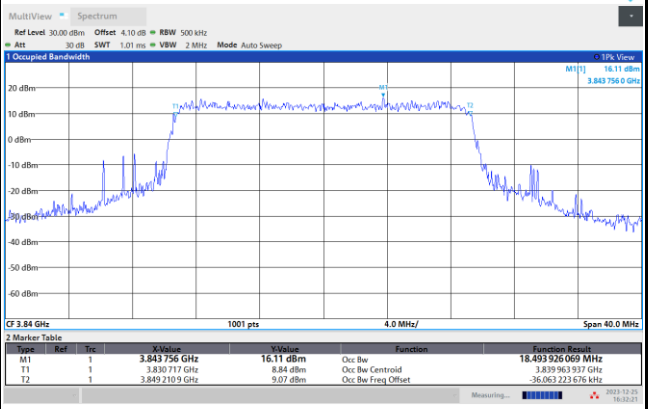

64QAM

256QAM

FR1 n77 / 20MHz / CP OFDM / Middle Channel / Full RB

QPSK

16QAM

64QAM

256QAM

FR1 n77 / 30MHz / CP OFDM / Middle Channel / Full RB