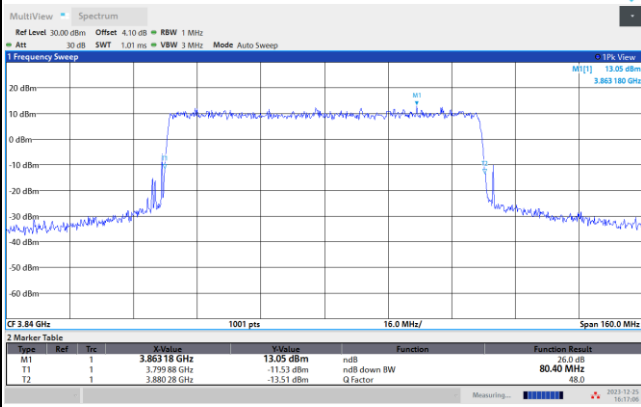

FR1 n77 / 80MHz / CP OFDM / Middle Channel / Full RB

QPSK

16QAM

04:17:07 PM 12/25/2023

04:16:46 PM 12/25/2023