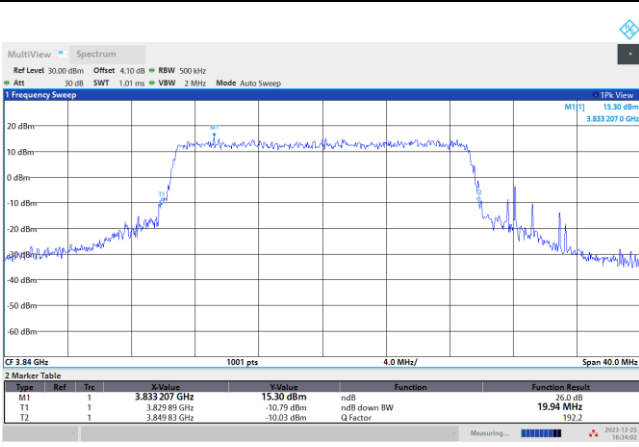

64QAM

256QAM

FR1 n77 / 20MHz / CP OFDM / Middle Channel / Full RB

QPSK

16QAM

64QAM

256QAM

FR1 n77 / 30MHz / CP OFDM / Middle Channel / Full RB