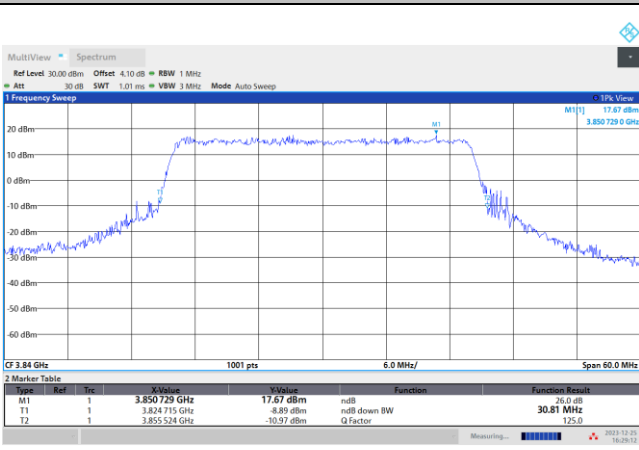

FR1 n77 / 30MHz / CP OFDM / Middle Channel / Full RB

QPSK