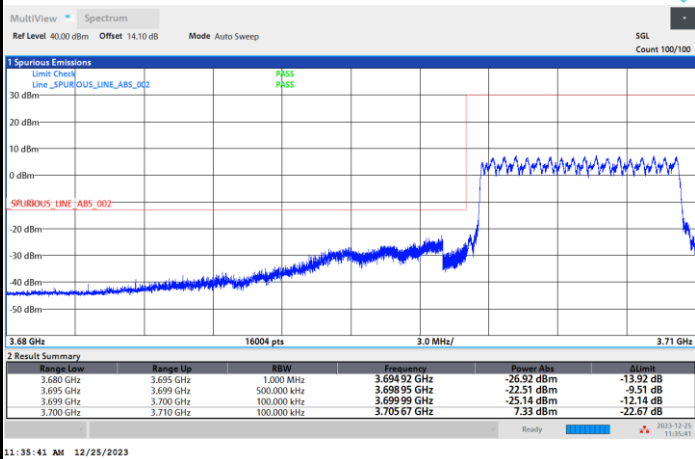

FR1 n77 / 10MHz / CP OFDM / QPSK

Lowest Band Edge / 1RB0

Highest Band Edge / 1RBmax

Lowest Band Edge / Full RB

Highest Band Edge / Full RB

FR1 n77 / 10MHz / CP OFDM / 16QAM

Lowest Band Edge / 1RB0

Highest Band Edge / 1RBmax

Lowest Band Edge / Full RB

Highest Band Edge / Full RB

FR1 n77 / 10MHz / CP OFDM / 64QAM

Lowest Band Edge / 1RB0

Highest Band Edge / 1RBmax

Lowest Band Edge / Full RB

Highest Band Edge / Full RB

FR1 n77 / 10MHz / CP OFDM / 256QAM

Lowest Band Edge / 1RB0

Highest Band Edge / 1RBmax

Lowest Band Edge / Full RB

Highest Band Edge / Full RB

FR1 n77 / 15MHz / CP OFDM / QPSK

Lowest Band Edge / Full RB

Highest Band Edge / Full RB

FR1 n77 / 15MHz / CP OFDM / 16QAM