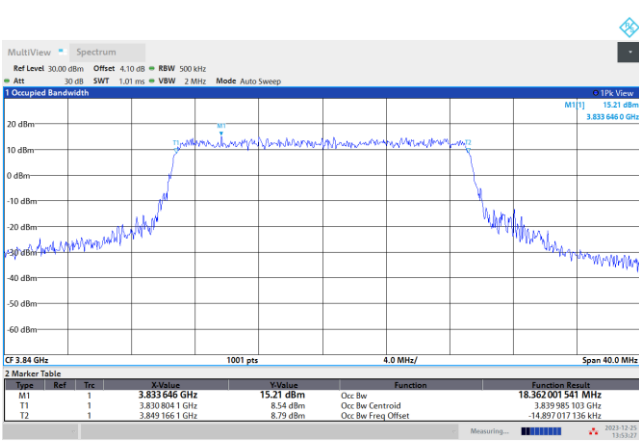

64QAM

256QAM

FR1 n77 / 20MHz / CP OFDM / Middle Channel / Full RB

QPSK

16QAM

64QAM

256QAM

FR1 n77 / 30MHz / CP OFDM / Middle Channel / Full RB