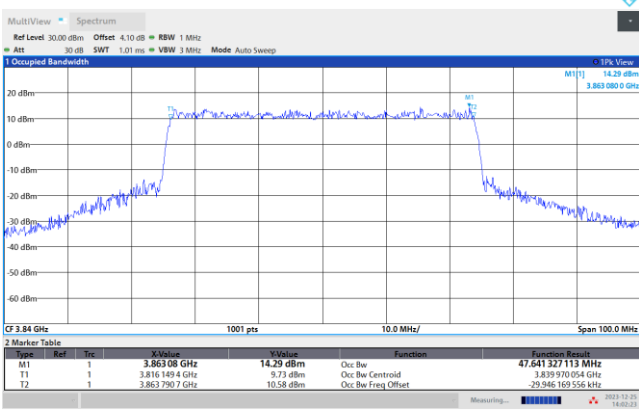

64QAM

256QAM