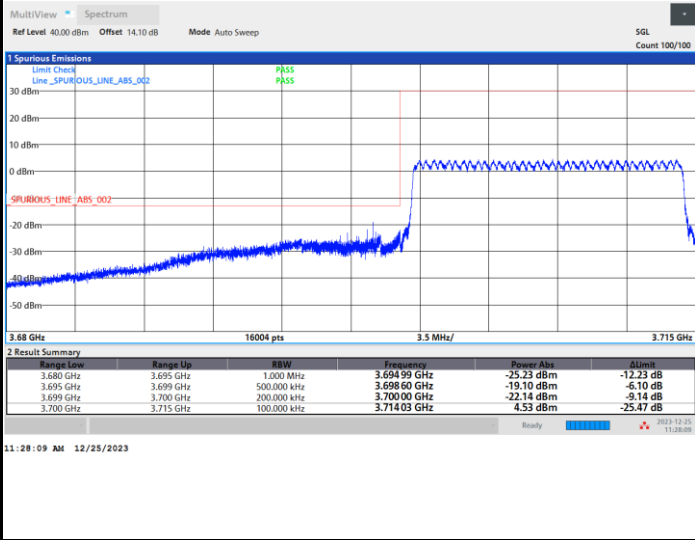

Lowest Band Edge / Full RB

Highest Band Edge / Full RB

FR1 n77 / 10MHz / CP OFDM / 64QAM

Lowest Band Edge / 1RB0

Highest Band Edge / 1RBmax

Lowest Band Edge / Full RB

Highest Band Edge / Full RB

FR1 n77 / 10MHz / CP OFDM / 256QAM

Lowest Band Edge / 1RB0

Highest Band Edge / 1RBmax

Lowest Band Edge / Full RB

Highest Band Edge / Full RB

FR1 n77 / 15MHz / CP OFDM / QPSK

Lowest Band Edge / Full RB

Highest Band Edge / Full RB

FR1 n77 / 15MHz / CP OFDM / 16QAM

Lowest Band Edge / Full RB

Highest Band Edge / Full RB

FR1 n77 / 15MHz / CP OFDM / 64QAM

Lowest Band Edge / Full RB

Highest Band Edge / Full RB

FR1 n77 / 15MHz / CP OFDM / 256QAM

Lowest Band Edge / Full RB

Highest Band Edge / Full RB