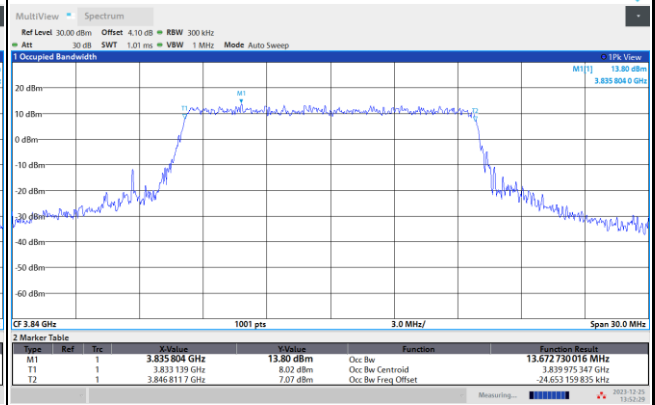

FR1 n77 / 10MHz / CP OFDM / Middle Channel / Full RB

QPSK

16QAM

64QAM

256QAM

FR1 n77 / 15MHz / CP OFDM / Middle Channel / Full RB

QPSK

16QAM