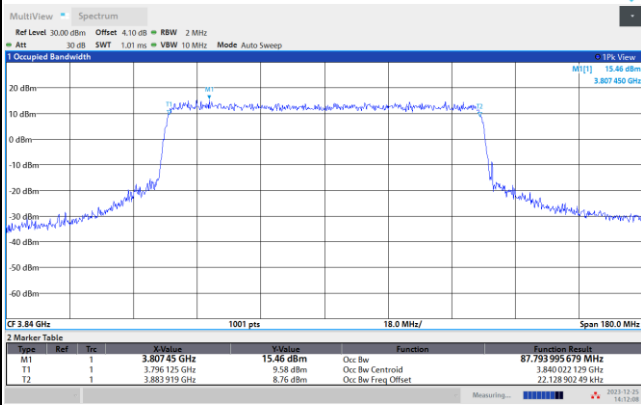

FR1 n77 / 90MHz / CP OFDM / Middle Channel / Full RB

QPSK

02:12:08 PM 12/25/2023