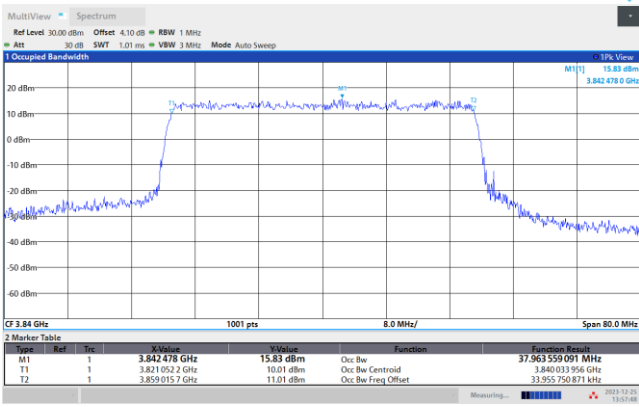

QPSK

16QAM

64QAM

256QAM

FR1 n77 / 40MHz / CP OFDM / Middle Channel / Full RB

QPSK

16QAM

01:57:49 PM 12/25/2023