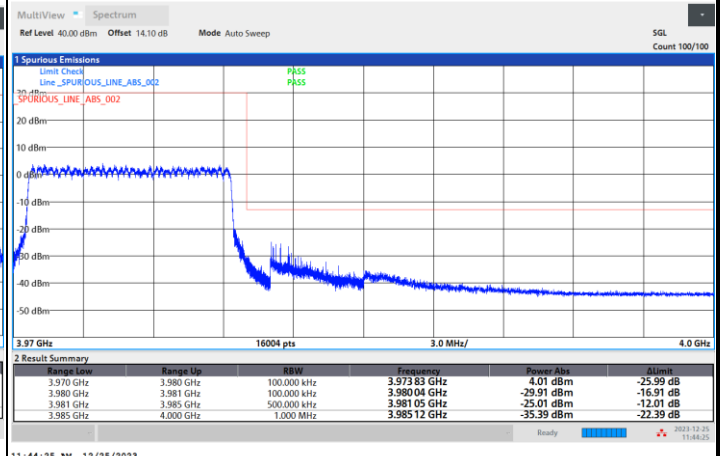

FR1 n77 / 10MHz / CP OFDM / QPSK

Lowest Band Edge / 1RB0

Highest Band Edge / 1RBmax

Lowest Band Edge / Full RB

Highest Band Edge / Full RB

FR1 n77 / 10MHz / CP OFDM / 16QAM

Lowest Band Edge / 1RB0

Highest Band Edge / 1RBmax

Lowest Band Edge / Full RB

Highest Band Edge / Full RB

FR1 n77 / 10MHz / CP OFDM / 64QAM

Lowest Band Edge / 1RB0

Highest Band Edge / 1RBmax

Lowest Band Edge / Full RB

Highest Band Edge / Full RB

FR1 n77 / 10MHz / CP OFDM / 256QAM

Lowest Band Edge / 1RB0

Highest Band Edge / 1RBmax

Lowest Band Edge / Full RB

Highest Band Edge / Full RB

FR1 n77 / 15MHz / CP OFDM / QPSK

Lowest Band Edge / Full RB

Highest Band Edge / Full RB

FR1 n77 / 15MHz / CP OFDM / 16QAM