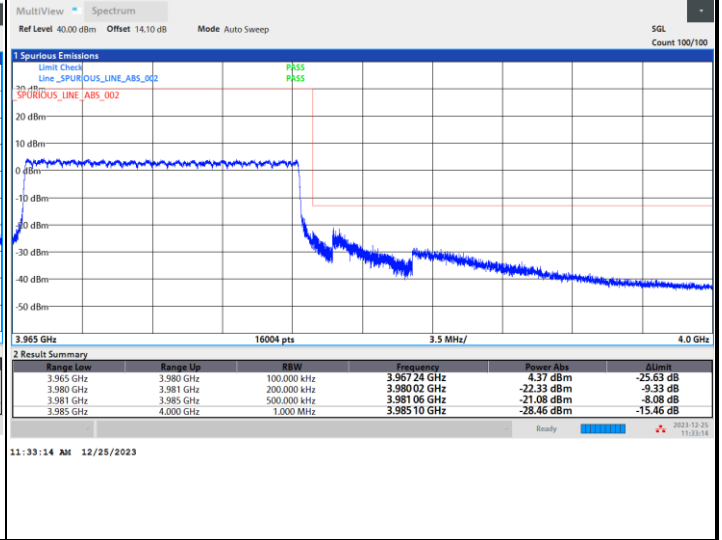

Lowest Band Edge / Full RB

Highest Band Edge / Full RB

FR1 n77 / 10MHz / CP OFDM / 64QAM

Lowest Band Edge / 1RB0

Highest Band Edge / 1RBmax

Lowest Band Edge / Full RB

Highest Band Edge / Full RB

FR1 n77 / 10MHz / CP OFDM / 256QAM

Lowest Band Edge / 1RB0

Highest Band Edge / 1RBmax

Lowest Band Edge / Full RB

Highest Band Edge / Full RB

FR1 n77 / 15MHz / CP OFDM / QPSK

Lowest Band Edge / Full RB

Highest Band Edge / Full RB

FR1 n77 / 15MHz / CP OFDM / 16QAM

Lowest Band Edge / Full RB

Highest Band Edge / Full RB

FR1 n77 / 15MHz / CP OFDM / 64QAM

Lowest Band Edge / Full RB

Highest Band Edge / Full RB

FR1 n77 / 15MHz / CP OFDM / 256QAM

Lowest Band Edge / Full RB

Highest Band Edge / Full RB