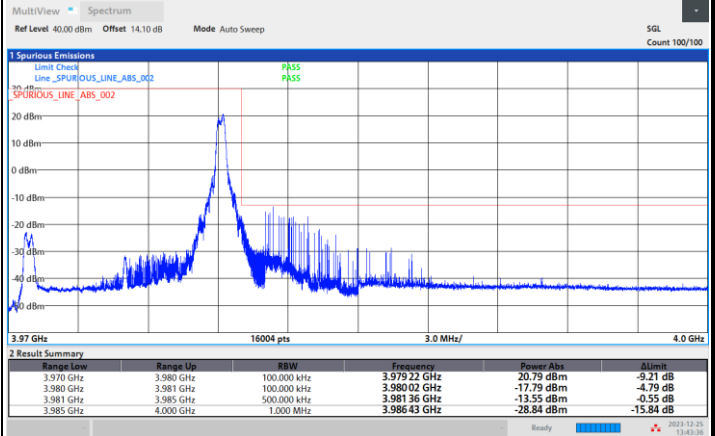

FR1 n77 / 10MHz / CP OFDM / QPSK

Lowest Band Edge / 1RB0

Highest Band Edge / 1RBmax

Lowest Band Edge / Full RB

Highest Band Edge / Full RB

FR1 n77 / 10MHz / CP OFDM / 16QAM

Lowest Band Edge / 1RB0

Highest Band Edge / 1RBmax

Lowest Band Edge / Full RB

Highest Band Edge / Full RB

FR1 n77 / 10MHz / CP OFDM / 64QAM

Lowest Band Edge / 1RB0

Highest Band Edge / 1RBmax

Lowest Band Edge / Full RB

Highest Band Edge / Full RB

FR1 n77 / 10MHz / CP OFDM / 256QAM