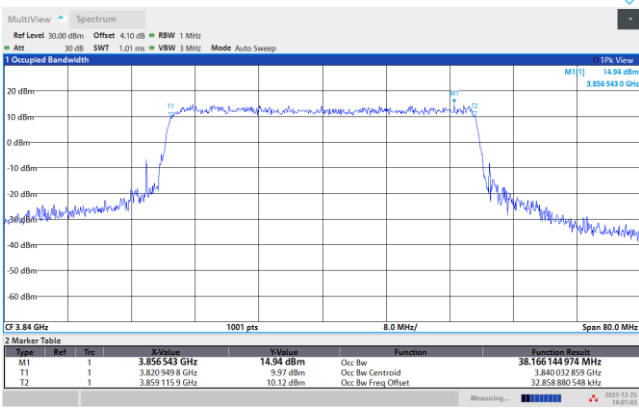

64QAM

256QAM

02:01:03 PM 12/25/2023