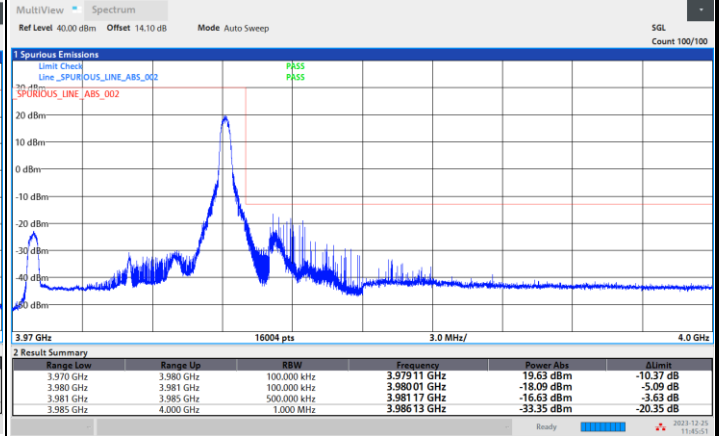

Lowest Band Edge / Full RB

Highest Band Edge / Full RB

FR1 n77 / 10MHz / CP OFDM / 64QAM

Lowest Band Edge / 1RB0

Highest Band Edge / 1RBmax

Lowest Band Edge / Full RB

Highest Band Edge / Full RB

FR1 n77 / 10MHz / CP OFDM / 256QAM

Lowest Band Edge / 1RB0

Highest Band Edge / 1RBmax

Lowest Band Edge / Full RB

Highest Band Edge / Full RB

FR1 n77 / 15MHz / CP OFDM / QPSK

Lowest Band Edge / Full RB

Highest Band Edge / Full RB

FR1 n77 / 15MHz / CP OFDM / 16QAM