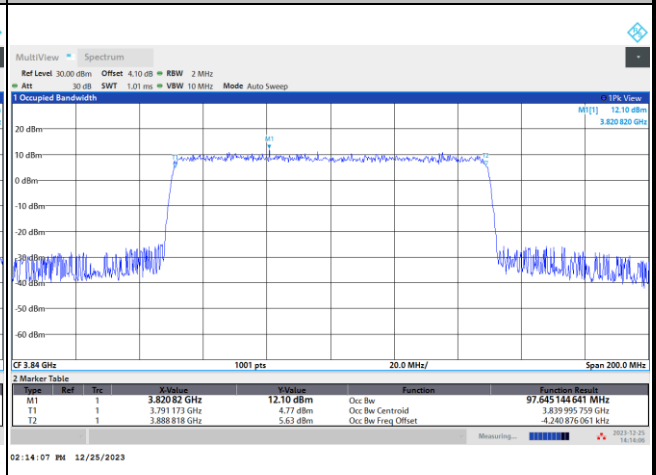

FR1 n77 / 100MHz / CP OFDM / Middle Channel / Full RB

QPSK

16QAM

64QAM

256QAM