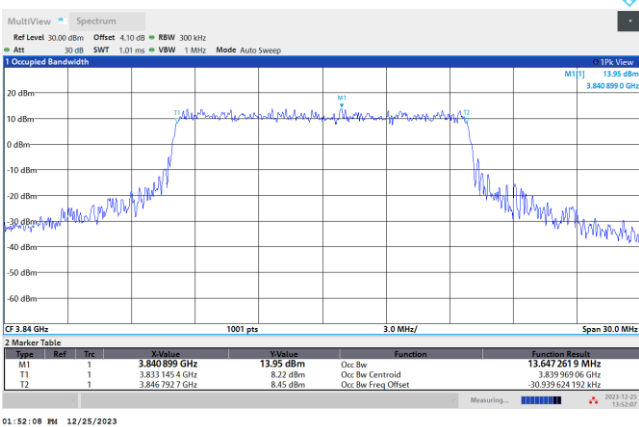

64QAM

256QAM