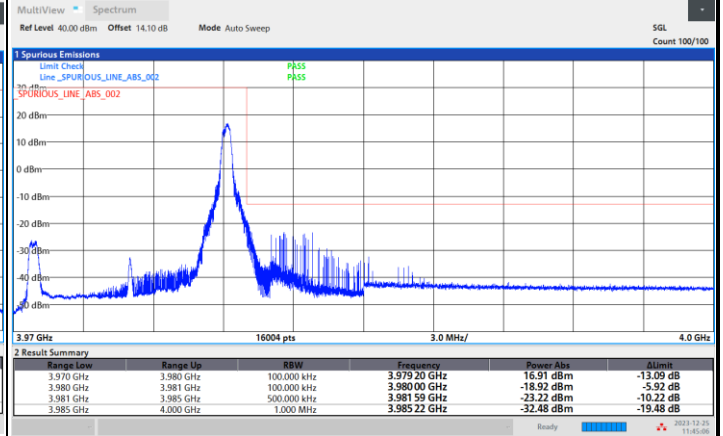

Lowest Band Edge / Full RB

Highest Band Edge / Full RB

FR1 n77 / 10MHz / CP OFDM / 64QAM

Lowest Band Edge / 1RB0

Highest Band Edge / 1RBmax

Lowest Band Edge / Full RB

Highest Band Edge / Full RB

FR1 n77 / 10MHz / CP OFDM / 256QAM

Lowest Band Edge / 1RB0

Highest Band Edge / 1RBmax

Lowest Band Edge / Full RB

Highest Band Edge / Full RB

FR1 n77 / 15MHz / CP OFDM / QPSK

Lowest Band Edge / Full RB

Highest Band Edge / Full RB

FR1 n77 / 15MHz / CP OFDM / 16QAM