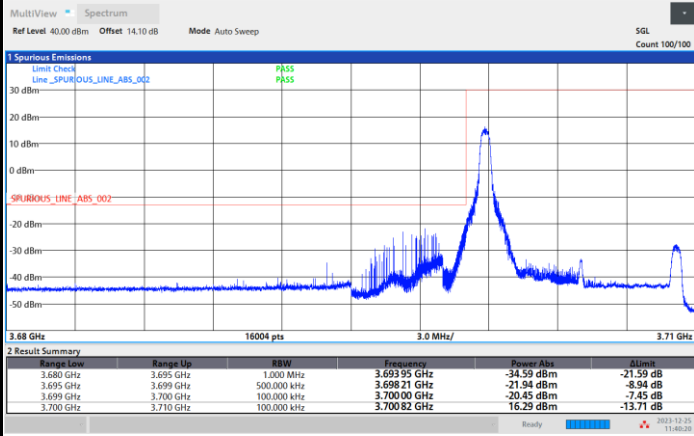

Lowest Band Edge / Full RB

Highest Band Edge / Full RB

FR1 n77 / 10MHz / CP OFDM / 64QAM

Lowest Band Edge / 1RB0

Highest Band Edge / 1RBmax

Lowest Band Edge / Full RB

Highest Band Edge / Full RB

FR1 n77 / 10MHz / CP OFDM / 256QAM

Lowest Band Edge / 1RB0

Highest Band Edge / 1RBmax

Lowest Band Edge / Full RB

Highest Band Edge / Full RB

FR1 n77 / 15MHz / CP OFDM / QPSK

Lowest Band Edge / Full RB

Highest Band Edge / Full RB

FR1 n77 / 15MHz / CP OFDM / 16QAM