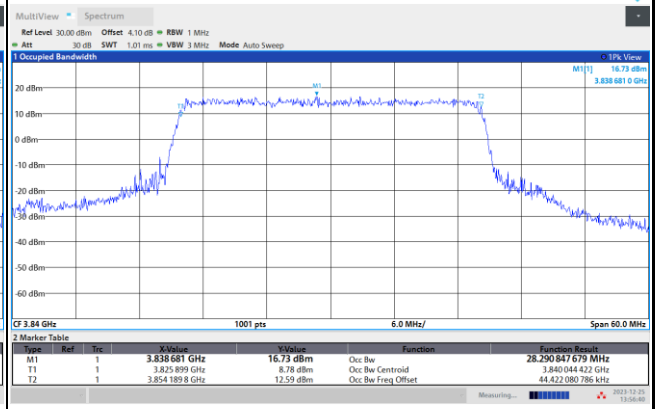

FR1 n77 / 30MHz / CP OFDM / Middle Channel / Full RB

QPSK

16QAM