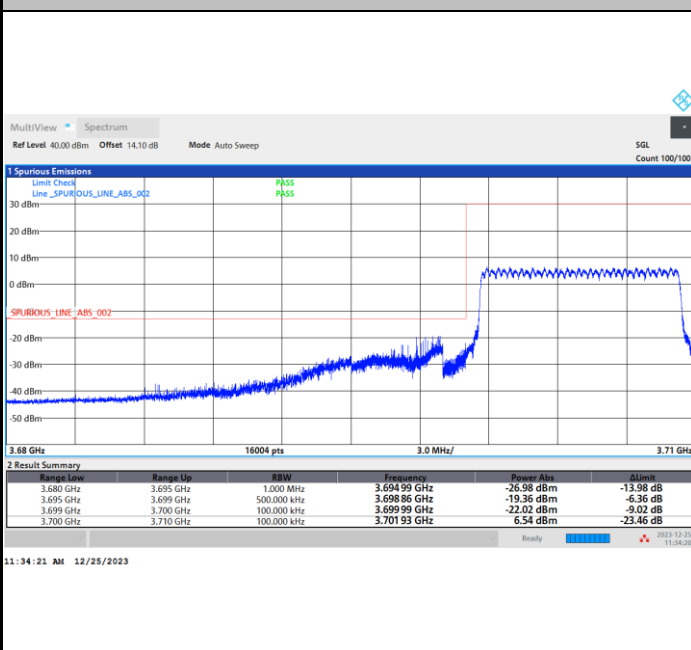

FR1 n77 / 10MHz / CP OFDM / QPSK

Lowest Band Edge / 1RB0

Highest Band Edge / 1RBmax

Lowest Band Edge / Full RB

Highest Band Edge / Full RB

FR1 n77 / 10MHz / CP OFDM / 16QAM

Lowest Band Edge / 1RB0

Highest Band Edge / 1RBmax

Lowest Band Edge / Full RB

Highest Band Edge / Full RB

FR1 n77 / 10MHz / CP OFDM / 64QAM

Lowest Band Edge / 1RB0

Highest Band Edge / 1RBmax

Lowest Band Edge / Full RB

Highest Band Edge / Full RB

FR1 n77 / 10MHz / CP OFDM / 256QAM