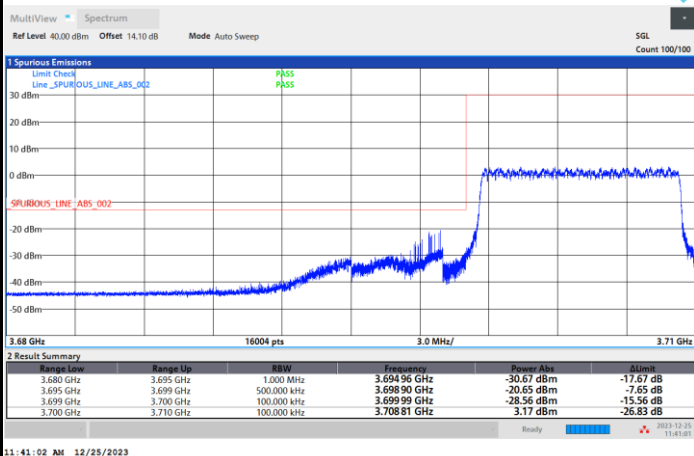

Lowest Band Edge / Full RB

Highest Band Edge / Full RB

FR1 n77 / 10MHz / CP OFDM / 64QAM

Lowest Band Edge / 1RB0

Highest Band Edge / 1RBmax

Lowest Band Edge / Full RB

Highest Band Edge / Full RB

FR1 n77 / 10MHz / CP OFDM / 256QAM

Lowest Band Edge / 1RB0

Highest Band Edge / 1RBmax

Lowest Band Edge / Full RB

Highest Band Edge / Full RB

FR1 n77 / 15MHz / CP OFDM / QPSK

Lowest Band Edge / Full RB

Highest Band Edge / Full RB

FR1 n77 / 15MHz / CP OFDM / 16QAM