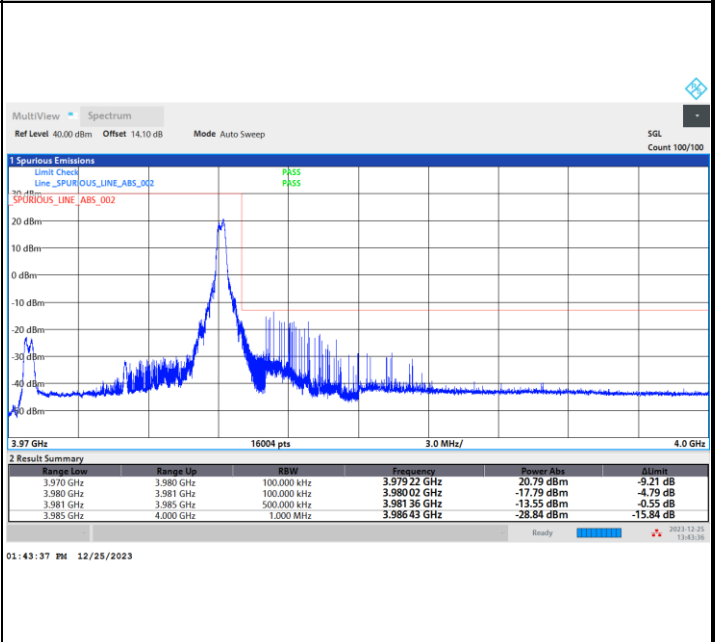

FR1 n77 / 10MHz / CP OFDM / QPSK

Lowest Band Edge / 1RB0

Highest Band Edge / 1RBmax

Lowest Band Edge / Full RB

Highest Band Edge / Full RB

FR1 n77 / 10MHz / CP OFDM / 16QAM

Lowest Band Edge / 1RB0

Highest Band Edge / 1RBmax