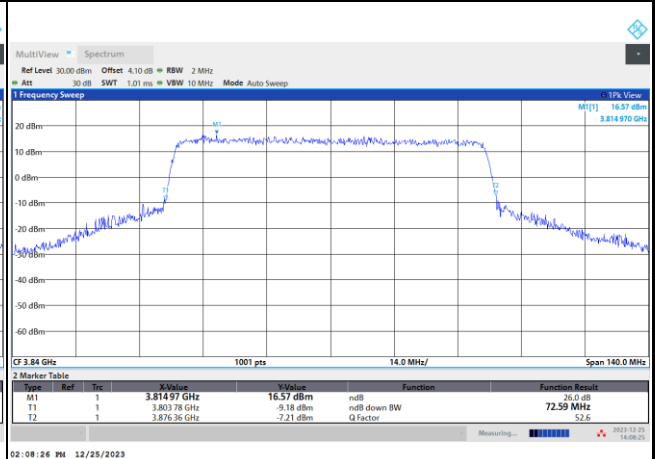

64QAM

256QAM

FR1 n77 / 70MHz / CP OFDM / Middle Channel / Full RB

QPSK

02:08:46 PM 12/25/2023

16QAM

02:08:26 PM 12/25/2023

64QAM