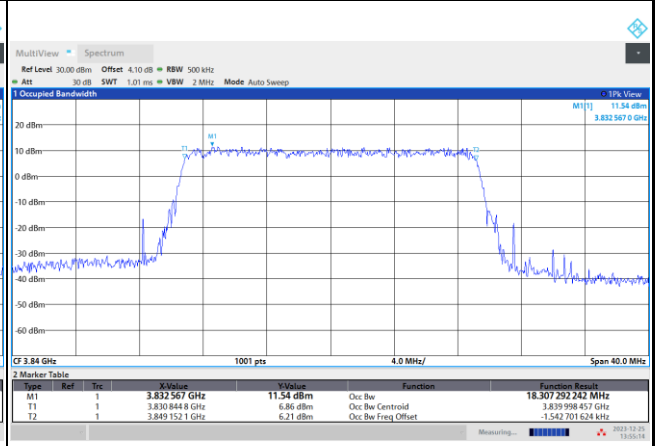

64QAM

256QAM

FR1 n77 / 20MHz / CP OFDM / Middle Channel / Full RB

QPSK

16QAM

64QAM

256QAM

FR1 n77 / 30MHz / CP OFDM / Middle Channel / Full RB