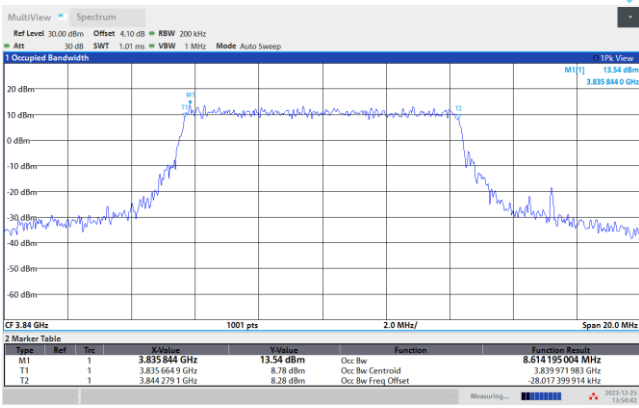

FR1 n77 / 10MHz / CP OFDM / Middle Channel / Full RB

QPSK

16QAM

64QAM

256QAM

FR1 n77 / 15MHz / CP OFDM / Middle Channel / Full RB

QPSK

16QAM