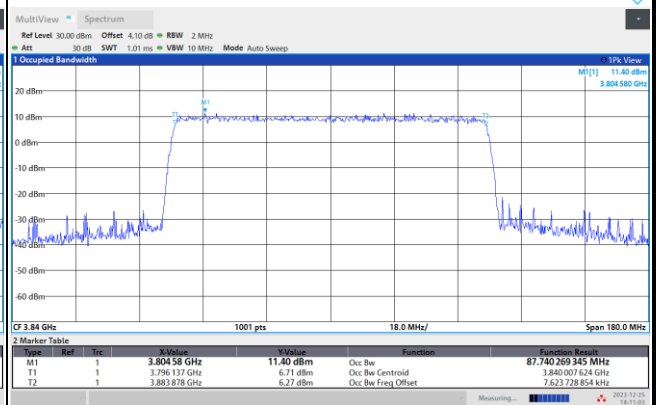

256QAM

02:11:03 PM 12/25/2023