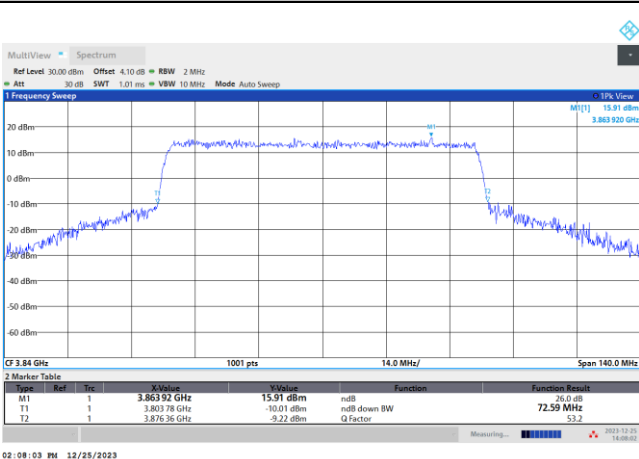

64QAM

256QAM

FR1 n77 / 70MHz / CP OFDM / Middle Channel / Full RB

QPSK

02:08:46 PM 12/25/2023

16QAM

02:08:26 PM 12/25/2023

64QAM