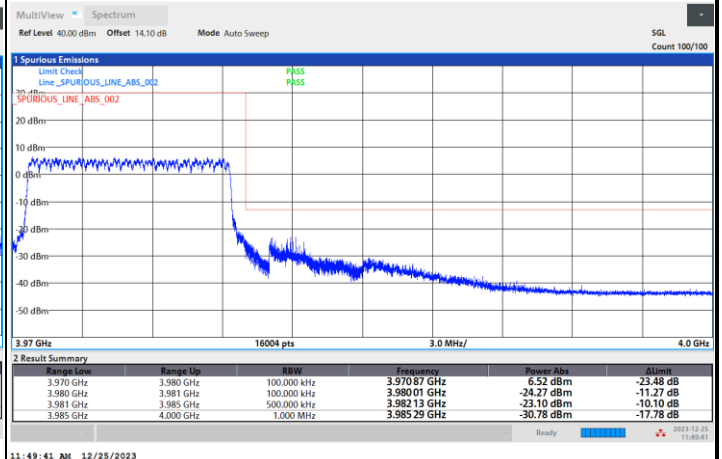

FR1 n77 / 10MHz / CP OFDM / QPSK

Lowest Band Edge / 1RB0

Highest Band Edge / 1RBmax

Lowest Band Edge / Full RB

Highest Band Edge / Full RB

FR1 n77 / 10MHz / CP OFDM / 16QAM

Lowest Band Edge / 1RB0

Highest Band Edge / 1RBmax

Lowest Band Edge / Full RB

Highest Band Edge / Full RB

FR1 n77 / 10MHz / CP OFDM / 64QAM

Lowest Band Edge / 1RB0

Highest Band Edge / 1RBmax

Lowest Band Edge / Full RB

Highest Band Edge / Full RB

FR1 n77 / 10MHz / CP OFDM / 256QAM

Lowest Band Edge / 1RB0

Highest Band Edge / 1RBmax

Lowest Band Edge / Full RB

Highest Band Edge / Full RB

FR1 n77 / 15MHz / CP OFDM / QPSK

Lowest Band Edge / Full RB

Highest Band Edge / Full RB

FR1 n77 / 15MHz / CP OFDM / 16QAM