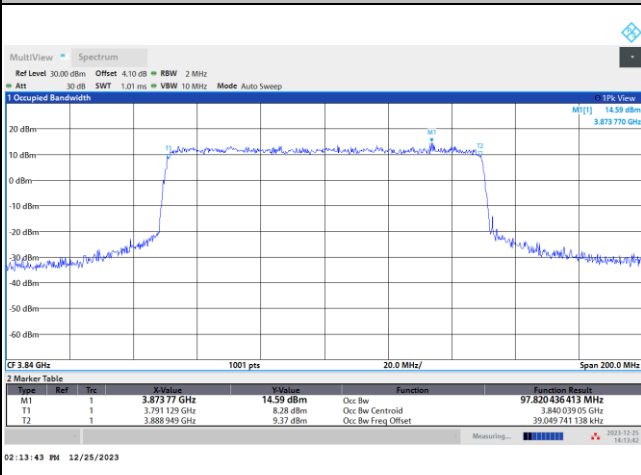

FR1 n77 / 100MHz / CP OFDM / Middle Channel / Full RB

QPSK

16QAM

64QAM

256QAM