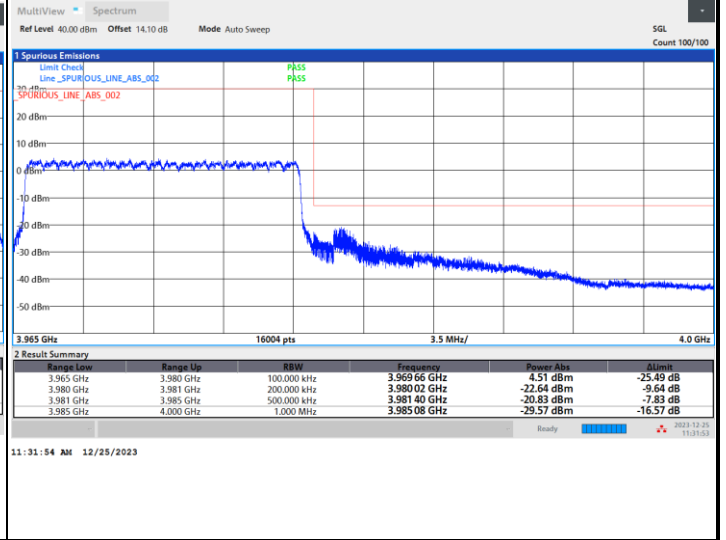

Lowest Band Edge / 1RB0

Highest Band Edge / 1RBmax

Lowest Band Edge / Full RB

Highest Band Edge / Full RB

FR1 n77 / 15MHz / CP OFDM / QPSK

Lowest Band Edge / Full RB

Highest Band Edge / Full RB

FR1 n77 / 15MHz / CP OFDM / 16QAM

Lowest Band Edge / Full RB

Highest Band Edge / Full RB

FR1 n77 / 15MHz / CP OFDM / 64QAM

Lowest Band Edge / Full RB

Highest Band Edge / Full RB

FR1 n77 / 15MHz / CP OFDM / 256QAM

Lowest Band Edge / Full RB

Highest Band Edge / Full RB