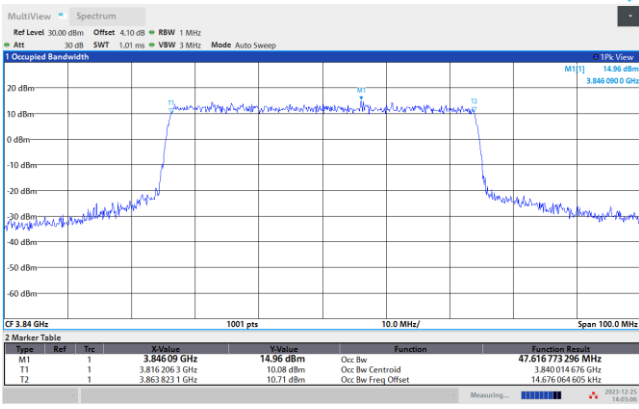

02:00:43 PM 12/25/2023

64QAM

256QAM

02:01:03 PM 12/25/2023

02:01:27 PM 12/25/2023

FR1 n77 / 50MHz / CP OFDM / Middle Channel / Full RB

QPSK

16QAM