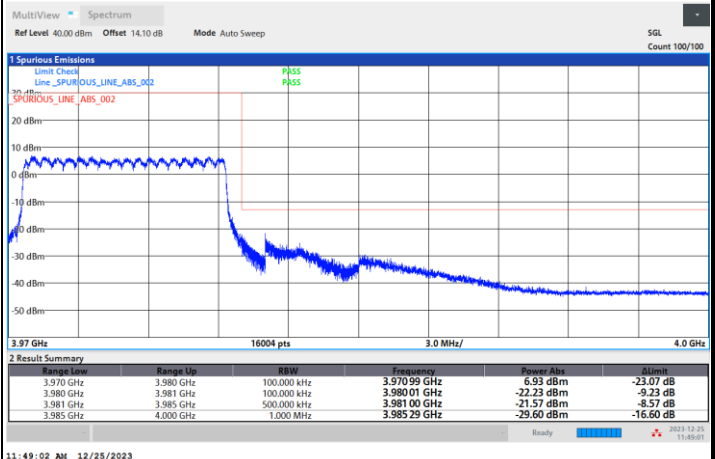

FR1 n77 / 10MHz / CP OFDM / QPSK

Lowest Band Edge / 1RB0

Highest Band Edge / 1RBmax

Lowest Band Edge / Full RB

Highest Band Edge / Full RB

FR1 n77 / 10MHz / CP OFDM / 16QAM

Lowest Band Edge / 1RB0

Highest Band Edge / 1RBmax

Lowest Band Edge / Full RB

Highest Band Edge / Full RB

FR1 n77 / 10MHz / CP OFDM / 64QAM

Lowest Band Edge / 1RB0

Highest Band Edge / 1RBmax

Lowest Band Edge / Full RB

Highest Band Edge / Full RB

FR1 n77 / 10MHz / CP OFDM / 256QAM