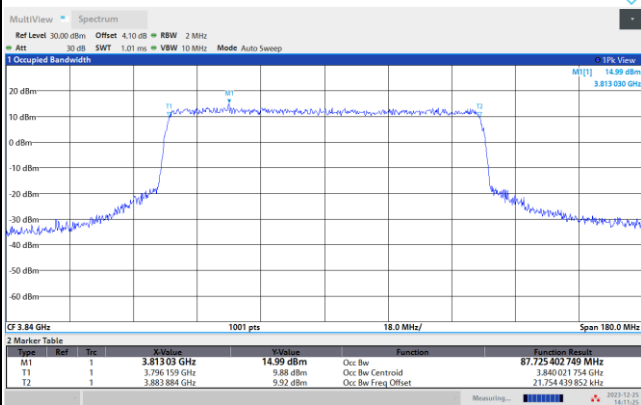

256QAM

FR1 n77 / 90MHz / CP OFDM / Middle Channel / Full RB

QPSK

02:12:08 PM 12/25/2023

16QAM

02:11:48 PM 12/25/2023

64QAM

02:11:24 PM 12/25/2023