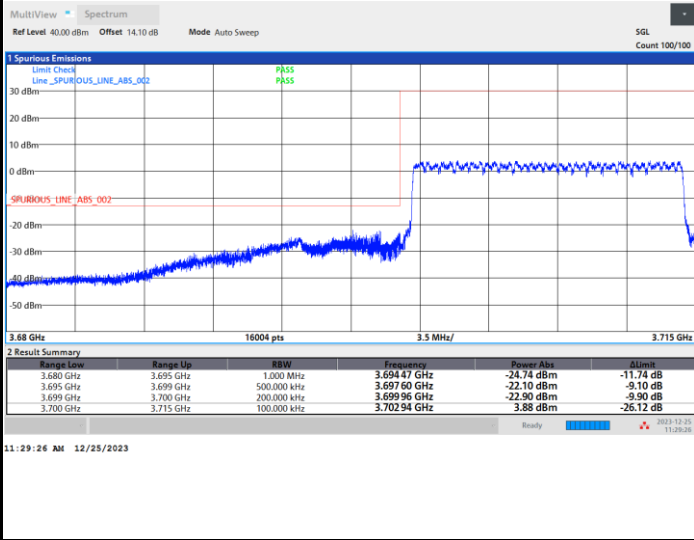

Lowest Band Edge / 1RB0

Highest Band Edge / 1RBmax

Lowest Band Edge / Full RB

Highest Band Edge / Full RB

FR1 n77 / 15MHz / CP OFDM / QPSK

Lowest Band Edge / Full RB

Highest Band Edge / Full RB

FR1 n77 / 15MHz / CP OFDM / 16QAM

Lowest Band Edge / Full RB

Highest Band Edge / Full RB

FR1 n77 / 15MHz / CP OFDM / 64QAM

Lowest Band Edge / Full RB

Highest Band Edge / Full RB

FR1 n77 / 15MHz / CP OFDM / 256QAM

Lowest Band Edge / Full RB

Highest Band Edge / Full RB