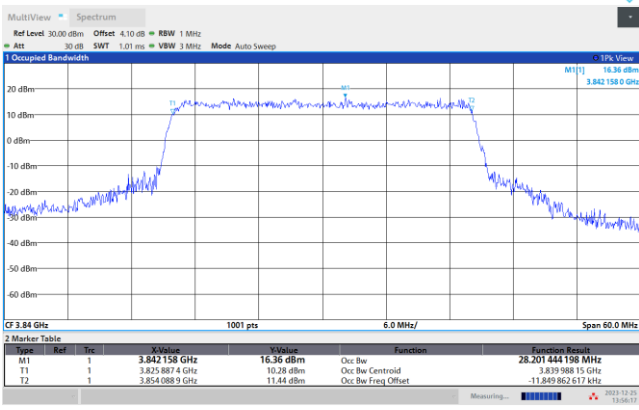

64QAM

256QAM