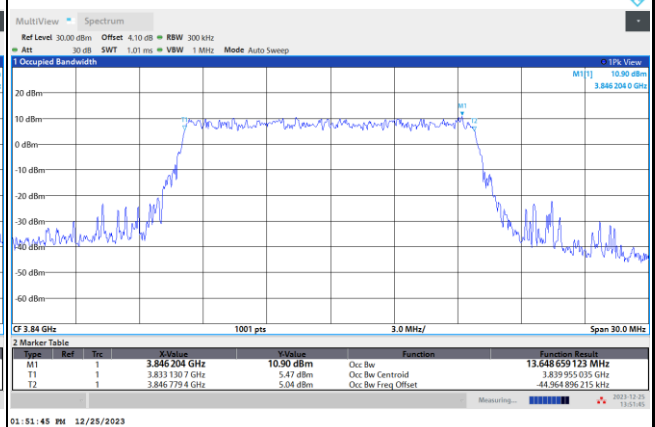

64QAM

256QAM