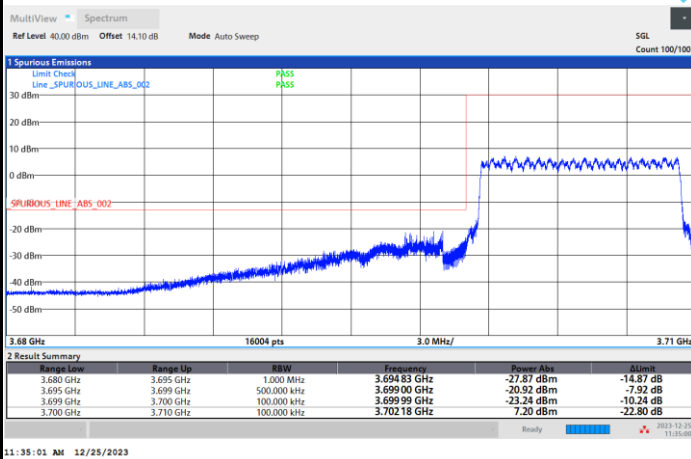

FR1 n77 / 10MHz / CP OFDM / QPSK

Lowest Band Edge / 1RB0

Highest Band Edge / 1RBmax

Lowest Band Edge / Full RB

Highest Band Edge / Full RB

FR1 n77 / 10MHz / CP OFDM / 16QAM

Lowest Band Edge / 1RB0

Highest Band Edge / 1RBmax

Lowest Band Edge / Full RB

Highest Band Edge / Full RB

FR1 n77 / 10MHz / CP OFDM / 64QAM

Lowest Band Edge / 1RB0

Highest Band Edge / 1RBmax

Lowest Band Edge / Full RB

Highest Band Edge / Full RB

FR1 n77 / 10MHz / CP OFDM / 256QAM