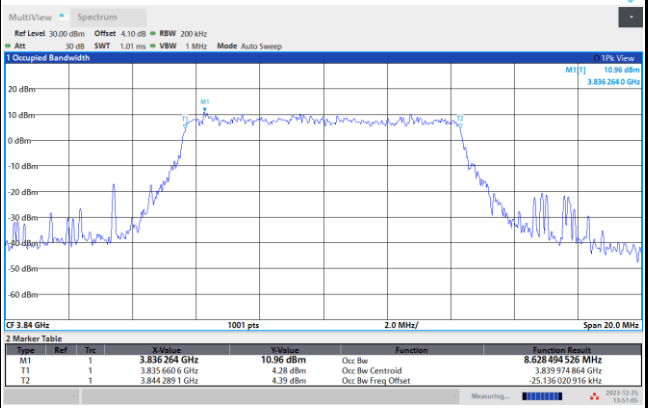

FR1 n77 / 10MHz / CP OFDM / Middle Channel / Full RB

QPSK

16QAM

64QAM

256QAM

FR1 n77 / 15MHz / CP OFDM / Middle Channel / Full RB

QPSK

16QAM