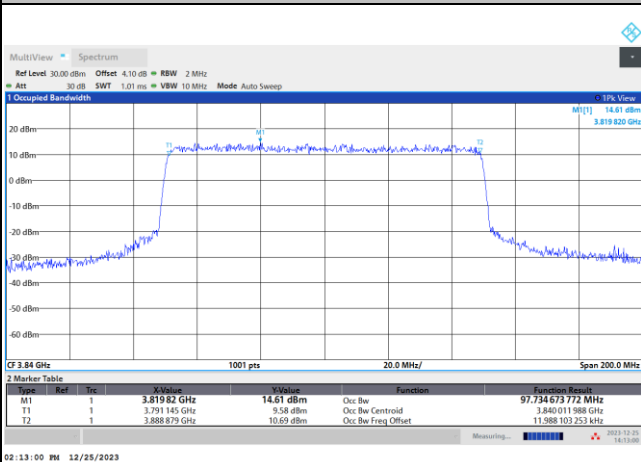

256QAM

02:11:03 PM 12/25/2023

FR1 n77 / 100MHz / CP OFDM / Middle Channel / Full RB

QPSK

16QAM

64QAM

256QAM

Conducted Band Edge