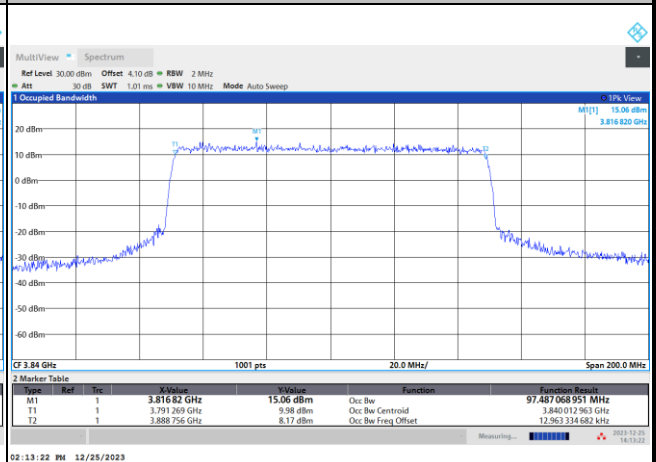

256QAM

02:11:03 PM 12/25/2023

FR1 n77 / 100MHz / CP OFDM / Middle Channel / Full RB

QPSK

16QAM

64QAM

256QAM

Conducted Band Edge