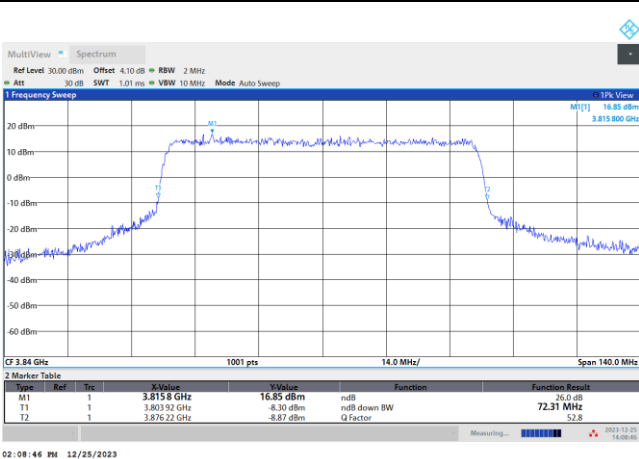

64QAM

256QAM

FR1 n77 / 70MHz / CP OFDM / Middle Channel / Full RB

QPSK

02:08:46 PM 12/25/2023

16QAM

02:08:26 PM 12/25/2023

64QAM