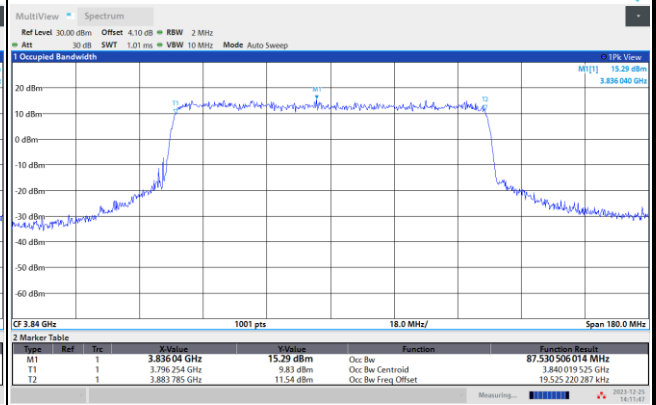

256QAM

FR1 n77 / 90MHz / CP OFDM / Middle Channel / Full RB

QPSK

02:12:08 PM 12/25/2023

16QAM

02:11:48 PM 12/25/2023

64QAM

02:11:24 PM 12/25/2023