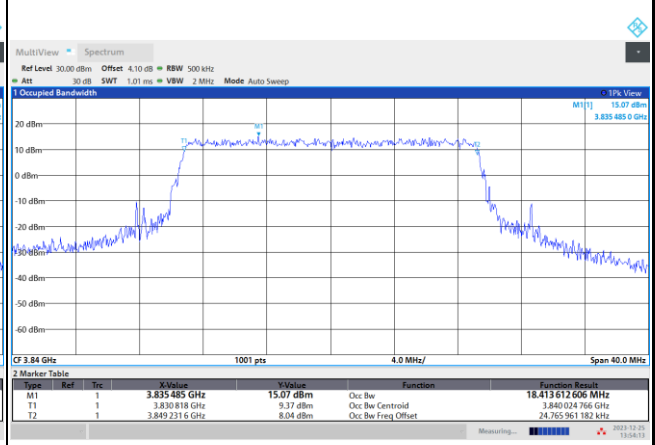

64QAM

256QAM

FR1 n77 / 20MHz / CP OFDM / Middle Channel / Full RB

QPSK

16QAM

64QAM

256QAM

FR1 n77 / 30MHz / CP OFDM / Middle Channel / Full RB