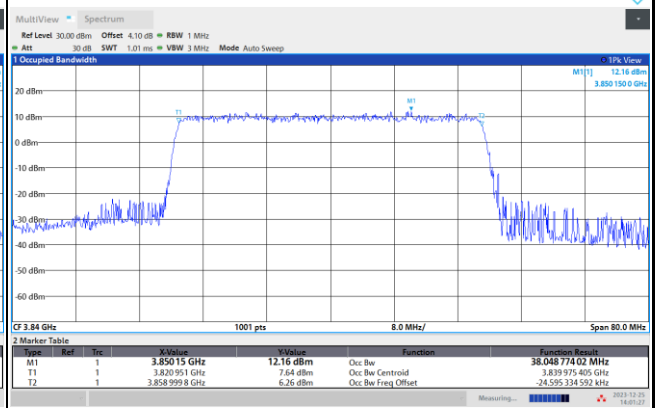

02:01:27 PM 12/25/2023