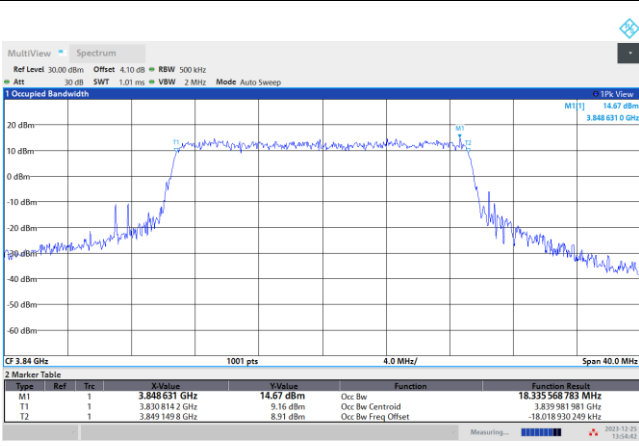

64QAM

256QAM

FR1 n77 / 20MHz / CP OFDM / Middle Channel / Full RB

QPSK

16QAM

64QAM

256QAM

FR1 n77 / 30MHz / CP OFDM / Middle Channel / Full RB