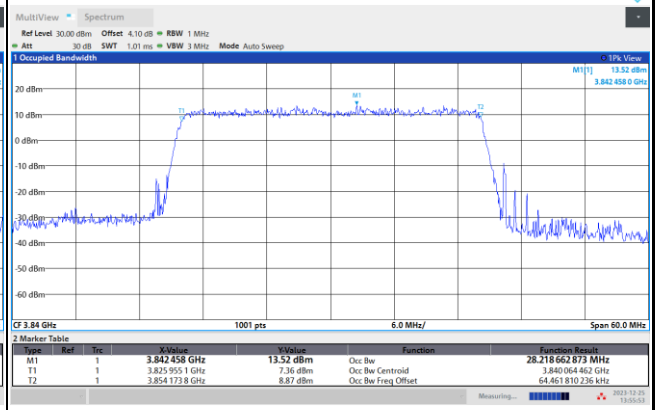

64QAM

256QAM