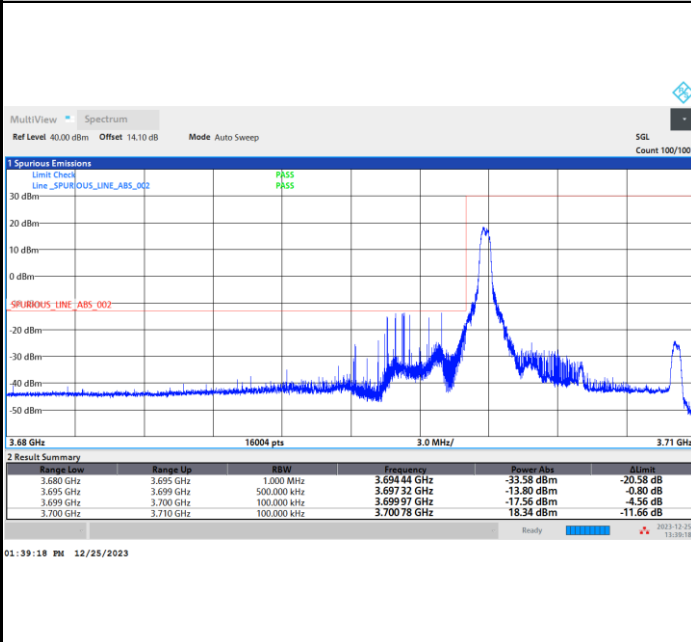

FR1 n77 / 10MHz / CP OFDM / QPSK

Lowest Band Edge / 1RB0

Highest Band Edge / 1RBmax

Lowest Band Edge / Full RB

Highest Band Edge / Full RB

FR1 n77 / 10MHz / CP OFDM / 16QAM

Lowest Band Edge / 1RB0

Highest Band Edge / 1RBmax