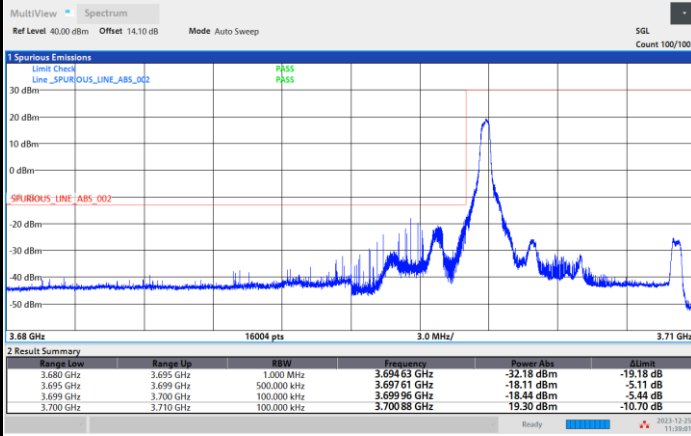

FR1 n77 / 10MHz / CP OFDM / QPSK

Lowest Band Edge / 1RB0

Highest Band Edge / 1RBmax

Lowest Band Edge / Full RB

Highest Band Edge / Full RB

FR1 n77 / 10MHz / CP OFDM / 16QAM

Lowest Band Edge / 1RB0

Highest Band Edge / 1RBmax