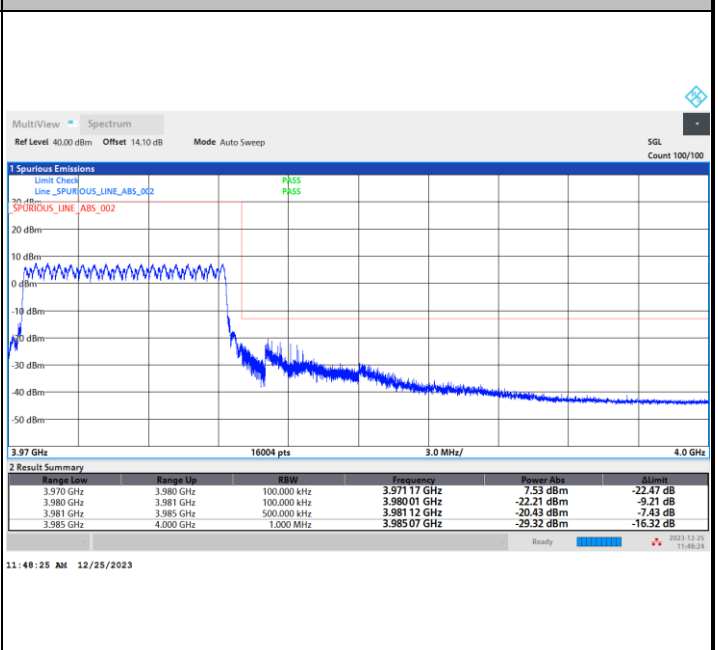

FR1 n77 / 10MHz / CP OFDM / QPSK

Lowest Band Edge / 1RB0

Highest Band Edge / 1RBmax

Lowest Band Edge / Full RB

Highest Band Edge / Full RB

FR1 n77 / 10MHz / CP OFDM / 16QAM

Lowest Band Edge / 1RB0

Highest Band Edge / 1RBmax

Lowest Band Edge / Full RB

Highest Band Edge / Full RB

FR1 n77 / 10MHz / CP OFDM / 64QAM

Lowest Band Edge / 1RB0

Highest Band Edge / 1RBmax

Lowest Band Edge / Full RB

Highest Band Edge / Full RB

FR1 n77 / 10MHz / CP OFDM / 256QAM