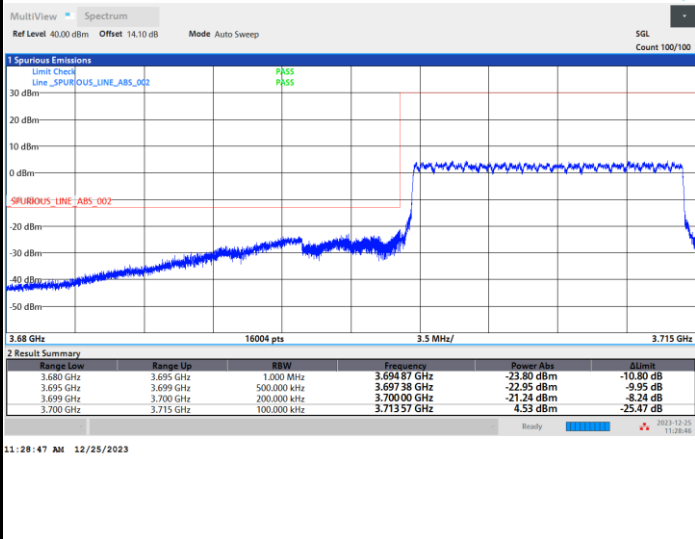

Lowest Band Edge / Full RB

Highest Band Edge / Full RB

FR1 n77 / 10MHz / CP OFDM / 64QAM

Lowest Band Edge / 1RB0

Highest Band Edge / 1RBmax

Lowest Band Edge / Full RB

Highest Band Edge / Full RB

FR1 n77 / 10MHz / CP OFDM / 256QAM

Lowest Band Edge / 1RB0

Highest Band Edge / 1RBmax

Lowest Band Edge / Full RB

Highest Band Edge / Full RB

FR1 n77 / 15MHz / CP OFDM / QPSK

Lowest Band Edge / Full RB

Highest Band Edge / Full RB

FR1 n77 / 15MHz / CP OFDM / 16QAM

Lowest Band Edge / Full RB

Highest Band Edge / Full RB

FR1 n77 / 15MHz / CP OFDM / 64QAM

Lowest Band Edge / Full RB

Highest Band Edge / Full RB

FR1 n77 / 15MHz / CP OFDM / 256QAM

Lowest Band Edge / Full RB

Highest Band Edge / Full RB