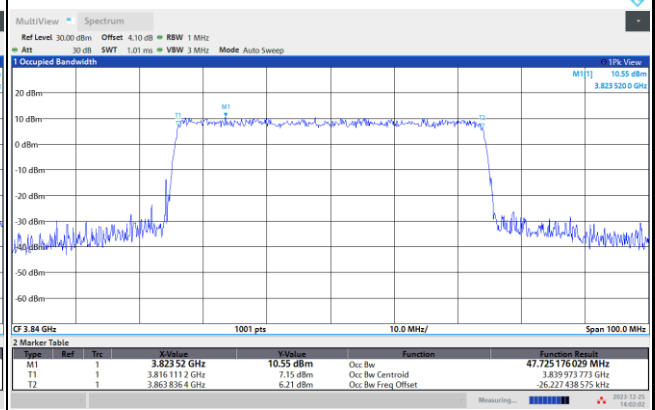

64QAM

256QAM