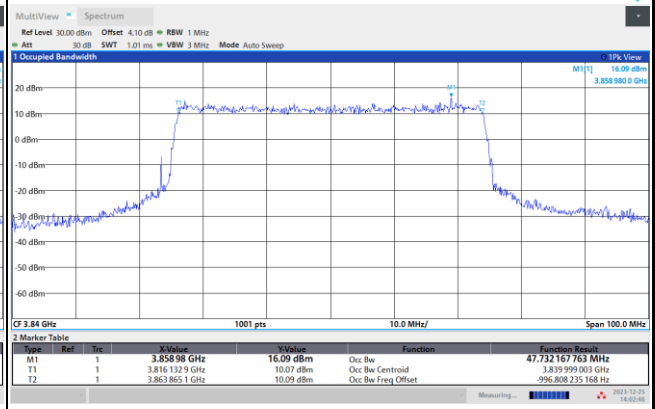

02:00:43 PM 12/25/2023

64QAM

256QAM

02:01:03 PM 12/25/2023

02:01:27 PM 12/25/2023

FR1 n77 / 50MHz / CP OFDM / Middle Channel / Full RB

QPSK

16QAM