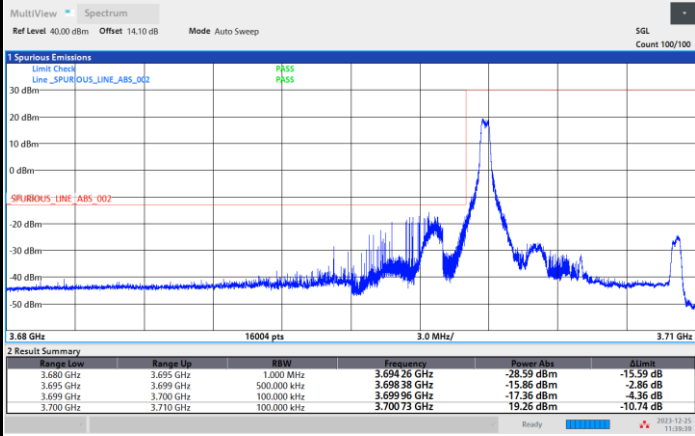

Lowest Band Edge / Full RB

Highest Band Edge / Full RB

FR1 n77 / 10MHz / CP OFDM / 64QAM

Lowest Band Edge / 1RB0

Highest Band Edge / 1RBmax

Lowest Band Edge / Full RB

Highest Band Edge / Full RB

FR1 n77 / 10MHz / CP OFDM / 256QAM

Lowest Band Edge / 1RB0

Highest Band Edge / 1RBmax

Lowest Band Edge / Full RB

Highest Band Edge / Full RB

FR1 n77 / 15MHz / CP OFDM / QPSK

Lowest Band Edge / Full RB

Highest Band Edge / Full RB

FR1 n77 / 15MHz / CP OFDM / 16QAM