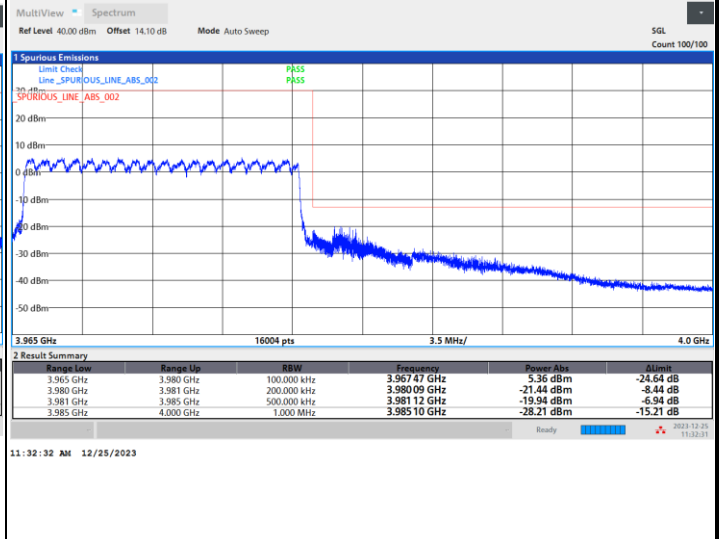

Lowest Band Edge / Full RB

Highest Band Edge / Full RB

FR1 n77 / 10MHz / CP OFDM / 64QAM

Lowest Band Edge / 1RB0

Highest Band Edge / 1RBmax

Lowest Band Edge / Full RB

Highest Band Edge / Full RB

FR1 n77 / 10MHz / CP OFDM / 256QAM

Lowest Band Edge / 1RB0

Highest Band Edge / 1RBmax

Lowest Band Edge / Full RB

Highest Band Edge / Full RB

FR1 n77 / 15MHz / CP OFDM / QPSK

Lowest Band Edge / Full RB

Highest Band Edge / Full RB

FR1 n77 / 15MHz / CP OFDM / 16QAM

Lowest Band Edge / Full RB

Highest Band Edge / Full RB

FR1 n77 / 15MHz / CP OFDM / 64QAM

Lowest Band Edge / Full RB

Highest Band Edge / Full RB

FR1 n77 / 15MHz / CP OFDM / 256QAM

Lowest Band Edge / Full RB

Highest Band Edge / Full RB