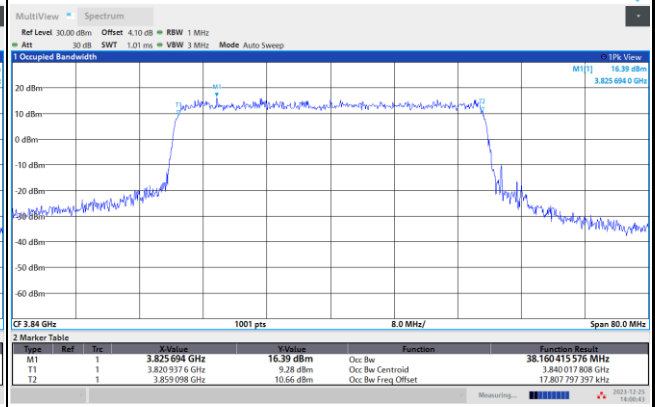

QPSK

16QAM

64QAM

256QAM

FR1 n77 / 40MHz / CP OFDM / Middle Channel / Full RB

QPSK

16QAM

01:57:49 PM 12/25/2023