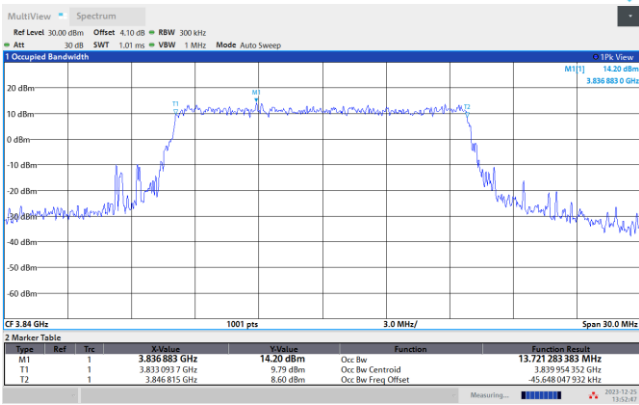

FR1 n77 / 10MHz / CP OFDM / Middle Channel / Full RB

QPSK

16QAM

64QAM

256QAM

FR1 n77 / 15MHz / CP OFDM / Middle Channel / Full RB

QPSK

16QAM