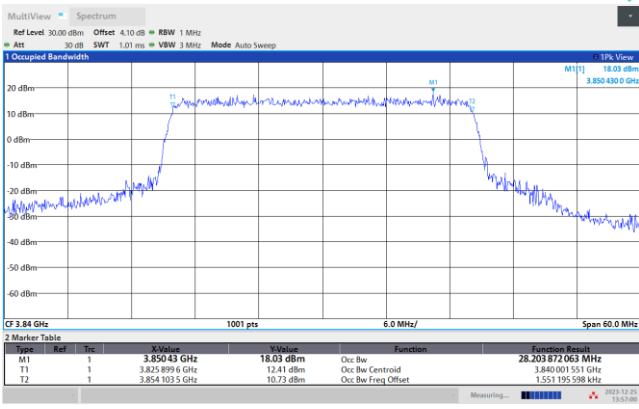

FR1 n77 / 30MHz / CP OFDM / Middle Channel / Full RB

QPSK

16QAM