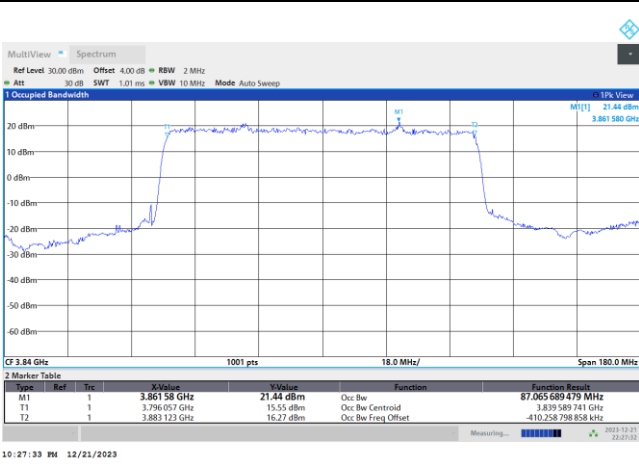

FR1 n77 / 90MHz / DFT-S OFDM / Middle Channel / Full RB

PI/2 BPSK