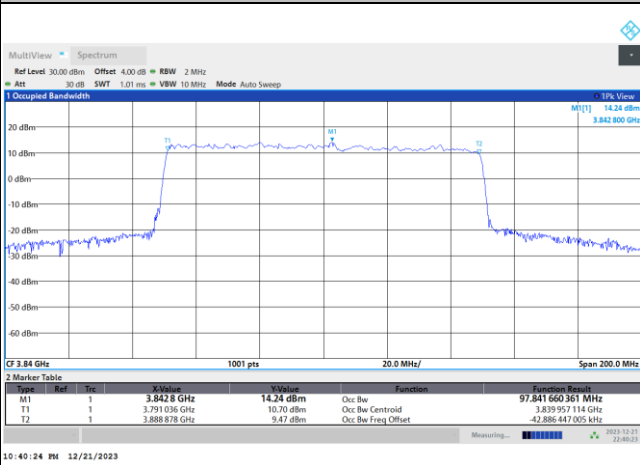

FR1 n77 / 100MHz / CP OFDM / Middle Channel / Full RB

QPSK

16QAM

64QAM

256QAM

Conducted Band Edge

FR1 n77 / 10MHz / DFT-S OFDM / PI/2 BPSK

Lowest Band Edge / 1RB0

Highest Band Edge / 1RBmax

Lowest Band Edge / Full RB

Highest Band Edge / Full RB

FR1 n77 / 10MHz / DFT-S OFDM / QPSK

Lowest Band Edge / 1RB0

Highest Band Edge / 1RBmax

Lowest Band Edge / Full RB

Highest Band Edge / Full RB