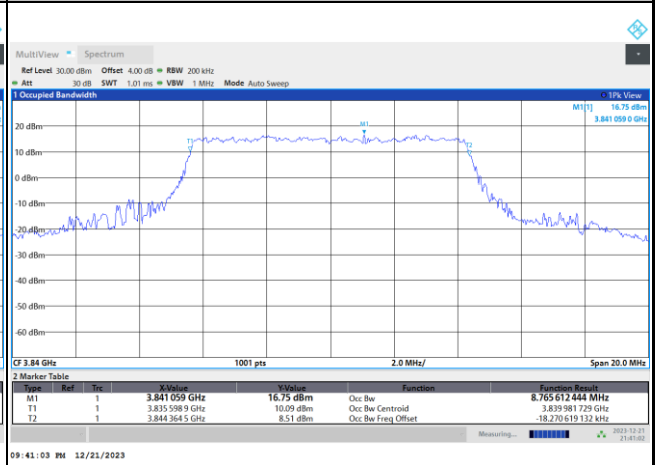

FR1 n77 / 10MHz / DFT-S OFDM / Middle Channel / Full RB

PI/2 BPSK

FR1 n77 / 10MHz / CP OFDM / Middle Channel / Full RB

QPSK

16QAM

64QAM

256QAM

FR1 n77 / 15MHz / DFT-S OFDM / Middle Channel / Full RB