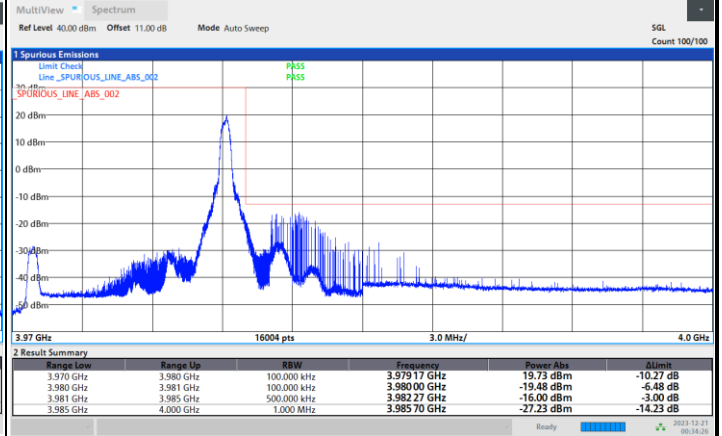

Highest Band Edge / 1RBmax

Lowest Band Edge / Full RB

Highest Band Edge / Full RB

FR1 n77 / 10MHz / DFT-S OFDM / QPSK

Lowest Band Edge / 1RB0

Highest Band Edge / 1RBmax

Lowest Band Edge / Full RB

Highest Band Edge / Full RB