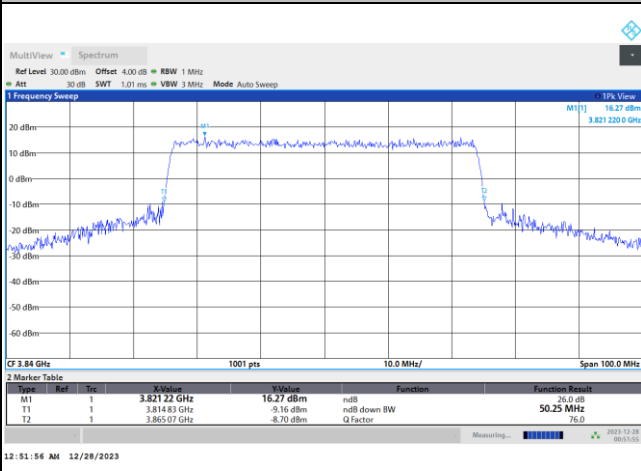

FR1 n77 / 50MHz / DFT-S OFDM / Middle Channel / Full RB

PI/2 BPSK

FR1 n77 / 50MHz / CP OFDM / Middle Channel / Full RB

QPSK

16QAM

64QAM

256QAM

FR1 n77 / 60MHz / DFT-S OFDM / Middle Channel / Full RB