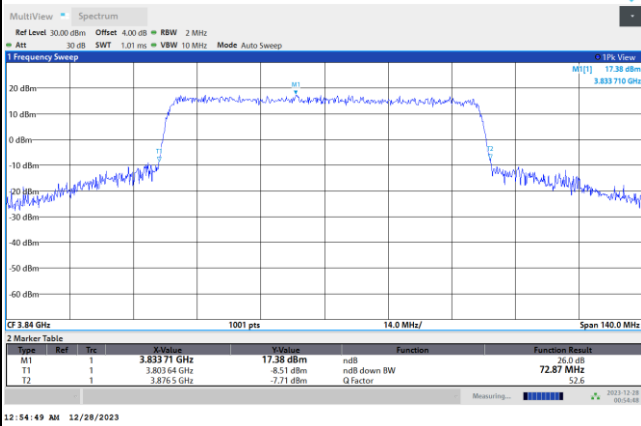

FR1 n77 / 70MHz / CP OFDM / Middle Channel / Full RB

QPSK

16QAM

64QAM

256QAM

FR1 n77 / 80MHz / DFT-S OFDM / Middle Channel / Full RB

PI/2 BPSK

FR1 n77 / 80MHz / CP OFDM / Middle Channel / Full RB