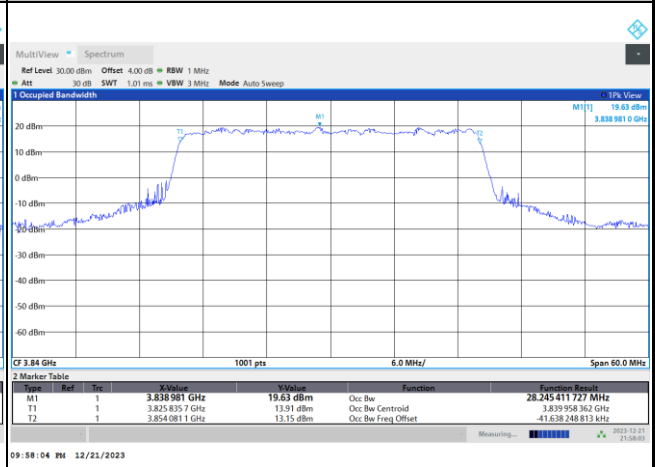

FR1 n77 / 30MHz / DFT-S OFDM / Middle Channel / Full RB

PI/2 BPSK

FR1 n77 / 30MHz / CP OFDM / Middle Channel / Full RB

QPSK

16QAM

64QAM

256QAM