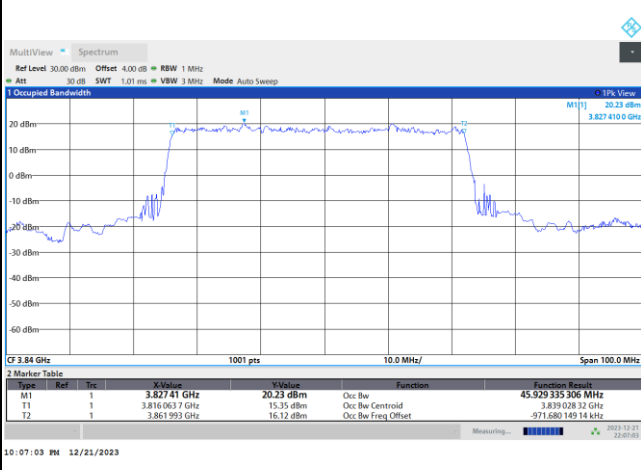

16QAM

64QAM

256QAM

FR1 n77 / 50MHz / DFT-S OFDM / Middle Channel / Full RB

PI/2 BPSK

FR1 n77 / 50MHz / CP OFDM / Middle Channel / Full RB

QPSK

16QAM