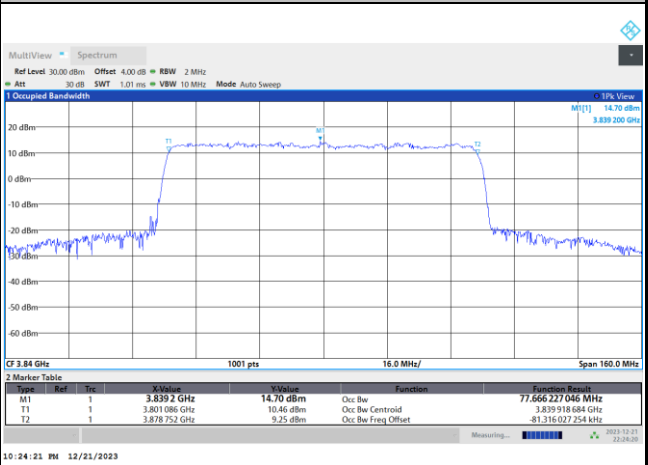

FR1 n77 / 80MHz / DFT-S OFDM / Middle Channel / Full RB

PI/2 BPSK

FR1 n77 / 80MHz / CP OFDM / Middle Channel / Full RB

QPSK

16QAM

64QAM

256QAM

FR1 n77 / 90MHz / DFT-S OFDM / Middle Channel / Full RB