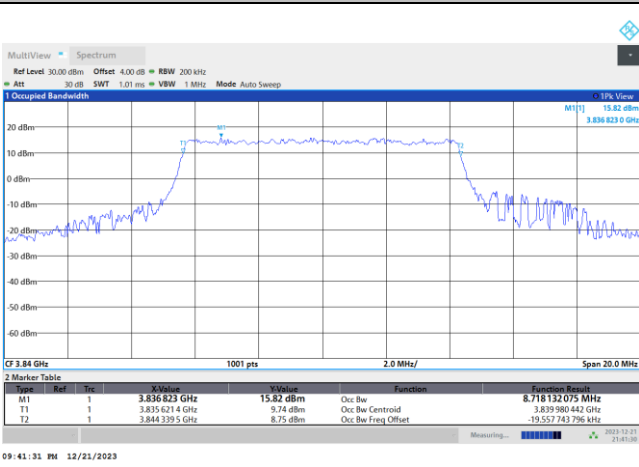

FR1 n77 / 10MHz / DFT-S OFDM / Middle Channel / Full RB

PI/2 BPSK

FR1 n77 / 10MHz / CP OFDM / Middle Channel / Full RB

QPSK

16QAM

64QAM

256QAM

FR1 n77 / 15MHz / DFT-S OFDM / Middle Channel / Full RB