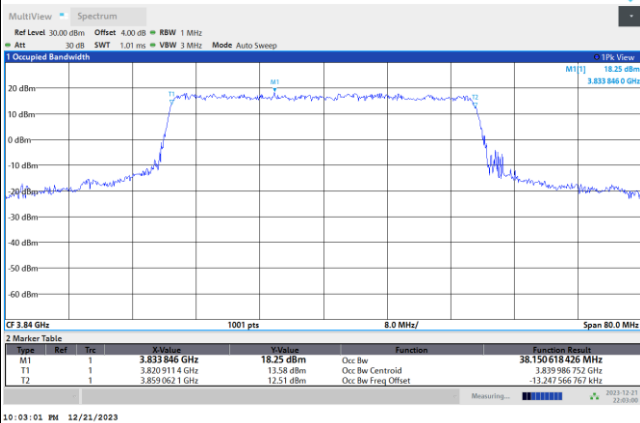

FR1 n77 / 40MHz / DFT-S OFDM / Middle Channel / Full RB

PI/2 BPSK

FR1 n77 / 40MHz / CP OFDM / Middle Channel / Full RB

QPSK

16QAM

64QAM

256QAM