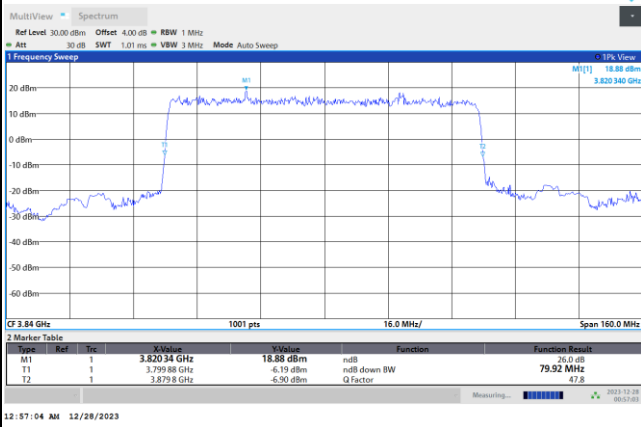

FR1 n77 / 70MHz / CP OFDM / Middle Channel / Full RB

QPSK

16QAM

64QAM

256QAM

FR1 n77 / 80MHz / DFT-S OFDM / Middle Channel / Full RB

PI/2 BPSK

FR1 n77 / 80MHz / CP OFDM / Middle Channel / Full RB