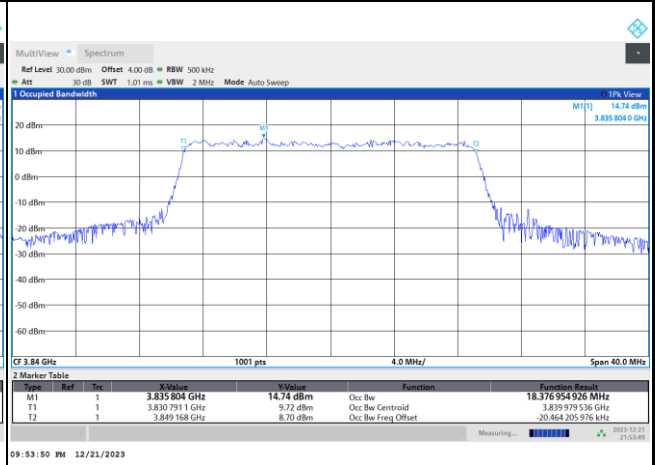

FR1 n77 / 20MHz / CP OFDM / Middle Channel / Full RB

QPSK

16QAM

64QAM

256QAM

FR1 n77 / 30MHz / DFT-S OFDM / Middle Channel / Full RB

PI/2 BPSK

FR1 n77 / 30MHz / CP OFDM / Middle Channel / Full RB