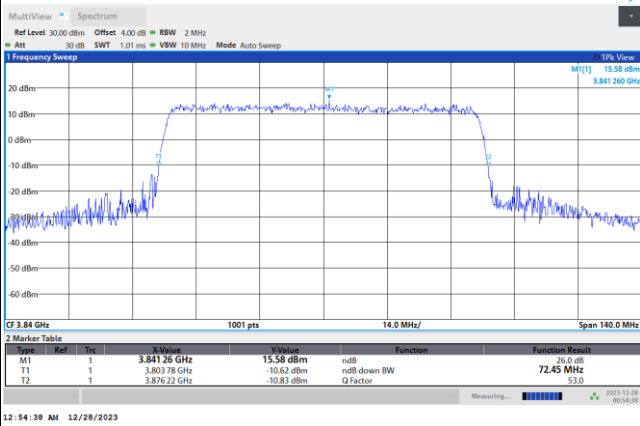

FR1 n77 / 70MHz / CP OFDM / Middle Channel / Full RB

QPSK

16QAM

64QAM

256QAM

FR1 n77 / 80MHz / DFT-S OFDM / Middle Channel / Full RB

PI/2 BPSK

FR1 n77 / 80MHz / CP OFDM / Middle Channel / Full RB