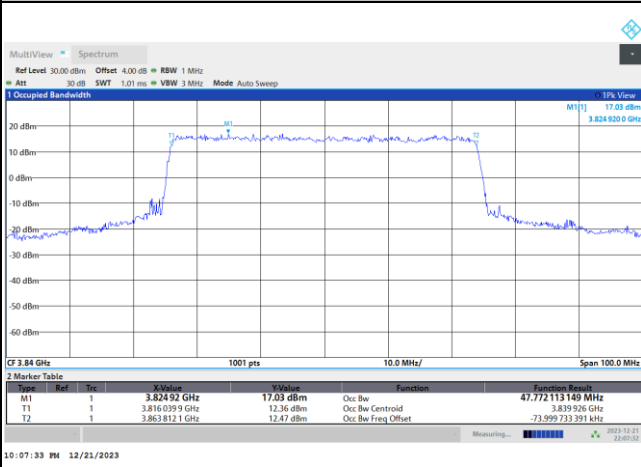

16QAM

64QAM

256QAM

FR1 n77 / 50MHz / DFT-S OFDM / Middle Channel / Full RB

PI/2 BPSK

FR1 n77 / 50MHz / CP OFDM / Middle Channel / Full RB

QPSK

16QAM