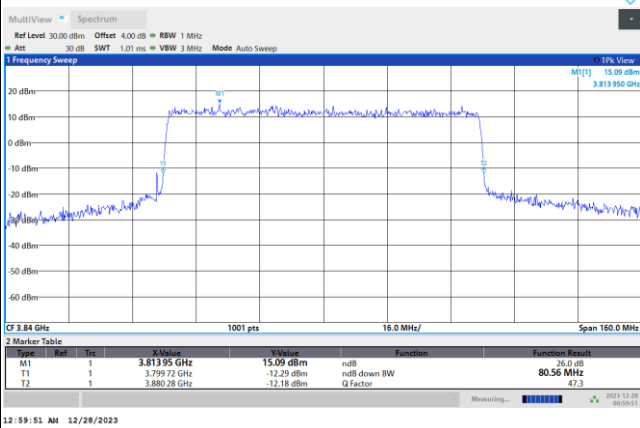

FR1 n77 / 80MHz / DFT-S OFDM / Middle Channel / Full RB

PI/2 BPSK

FR1 n77 / 80MHz / CP OFDM / Middle Channel / Full RB

QPSK

16QAM

64QAM

256QAM