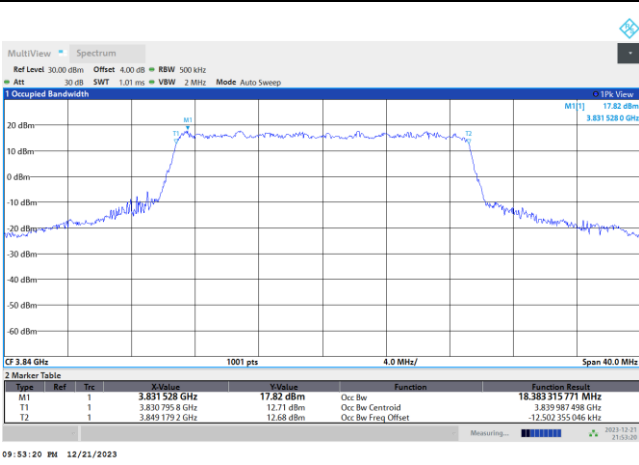

FR1 n77 / 20MHz / CP OFDM / Middle Channel / Full RB

QPSK

16QAM

64QAM

256QAM

FR1 n77 / 30MHz / DFT-S OFDM / Middle Channel / Full RB

PI/2 BPSK

FR1 n77 / 30MHz / CP OFDM / Middle Channel / Full RB