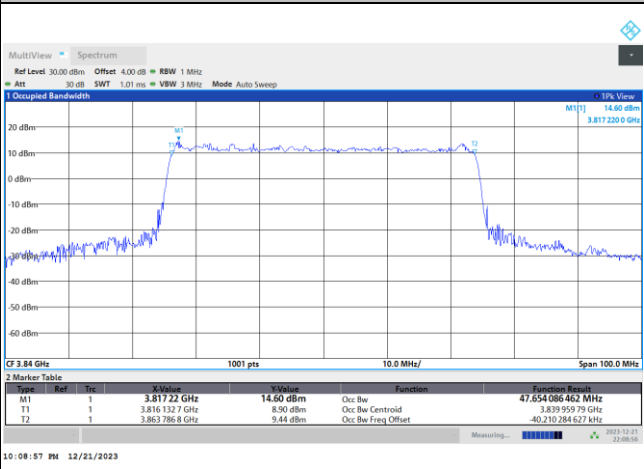

FR1 n77 / 50MHz / DFT-S OFDM / Middle Channel / Full RB

PI/2 BPSK

FR1 n77 / 50MHz / CP OFDM / Middle Channel / Full RB

QPSK

16QAM

64QAM

256QAM