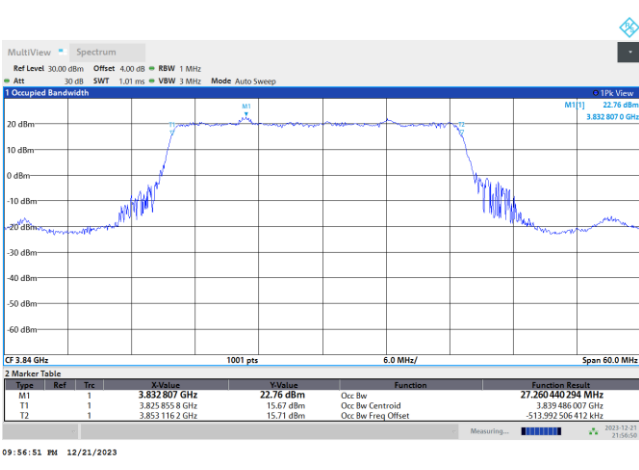

FR1 n77 / 20MHz / CP OFDM / Middle Channel / Full RB

QPSK

16QAM

64QAM

256QAM

FR1 n77 / 30MHz / DFT-S OFDM / Middle Channel / Full RB

PI/2 BPSK

FR1 n77 / 30MHz / CP OFDM / Middle Channel / Full RB