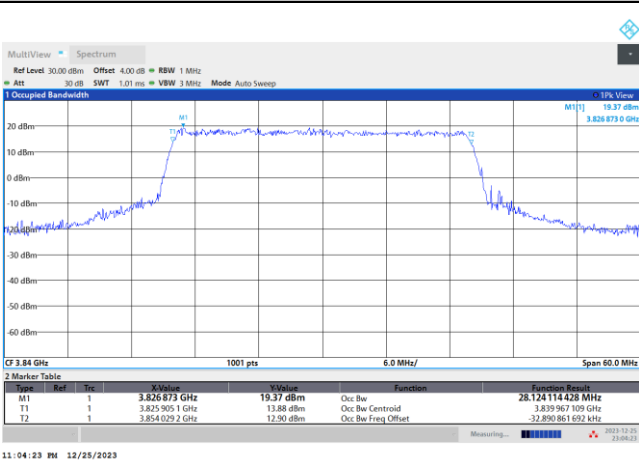

FR1 n77 / 30MHz / CP OFDM / Middle Channel / Full RB

QPSK