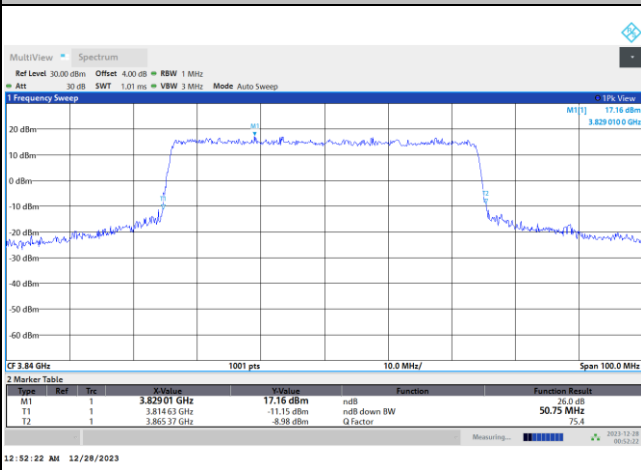

FR1 n77 / 50MHz / DFT-S OFDM / Middle Channel / Full RB

PI/2 BPSK

FR1 n77 / 50MHz / CP OFDM / Middle Channel / Full RB

QPSK

16QAM

64QAM

256QAM

FR1 n77 / 60MHz / DFT-S OFDM / Middle Channel / Full RB