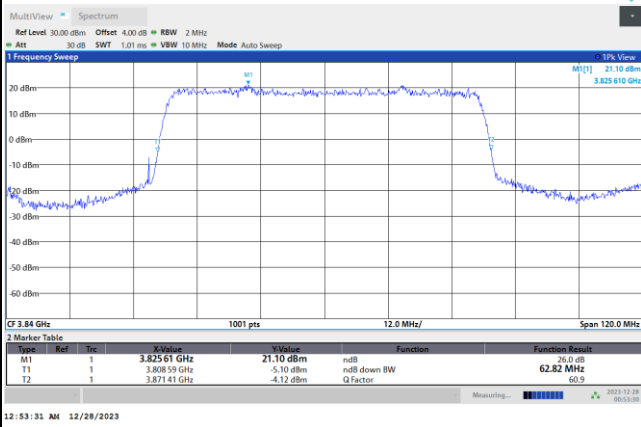

FR1 n77 / 60MHz / DFT-S OFDM / Middle Channel / Full RB

PI/2 BPSK

FR1 n77 / 60MHz / CP OFDM / Middle Channel / Full RB

QPSK