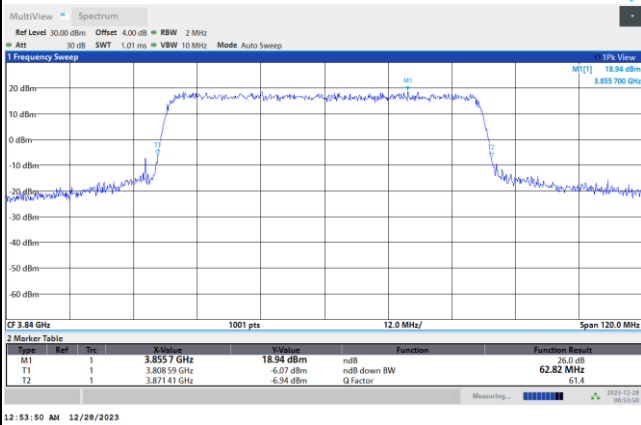

FR1 n77 / 60MHz / DFT-S OFDM / Middle Channel / Full RB

PI/2 BPSK

FR1 n77 / 60MHz / CP OFDM / Middle Channel / Full RB

QPSK

16QAM

64QAM

256QAM