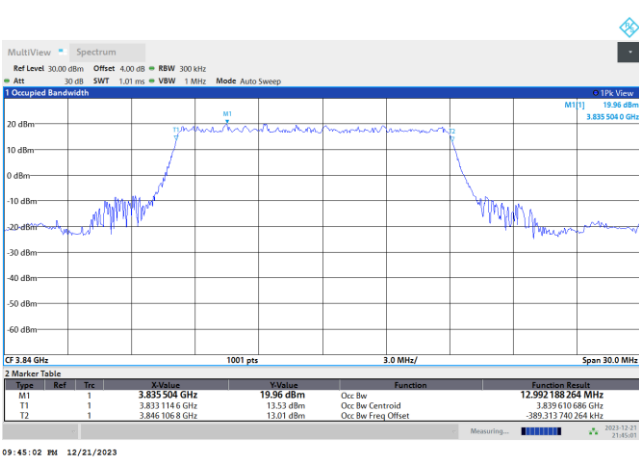

FR1 n77 / 15MHz / DFT-S OFDM / Middle Channel / Full RB

PI/2 BPSK