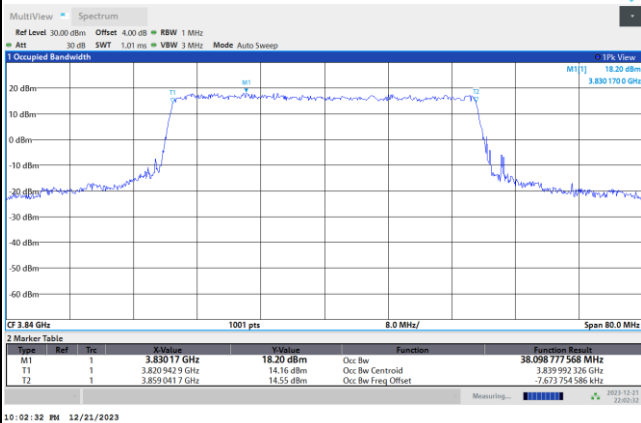

QPSK

16QAM

64QAM

256QAM

FR1 n77 / 40MHz / DFT-S OFDM / Middle Channel / Full RB

PI/2 BPSK

FR1 n77 / 40MHz / CP OFDM / Middle Channel / Full RB

QPSK