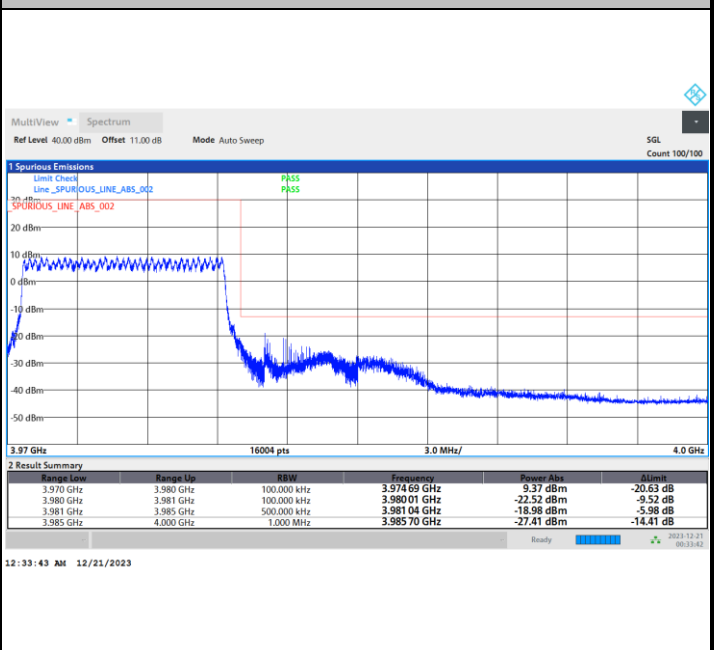

FR1 n77 / 100MHz / CP OFDM / Middle Channel / Full RB

QPSK

16QAM

64QAM

256QAM

Conducted Band Edge

FR1 n77 / 10MHz / DFT-S OFDM / PI/2 BPSK

Lowest Band Edge / 1RB0

Highest Band Edge / 1RBmax

Lowest Band Edge / Full RB

Highest Band Edge / Full RB

FR1 n77 / 10MHz / DFT-S OFDM / QPSK

Lowest Band Edge / 1RB0

Highest Band Edge / 1RBmax

Lowest Band Edge / Full RB

Highest Band Edge / Full RB