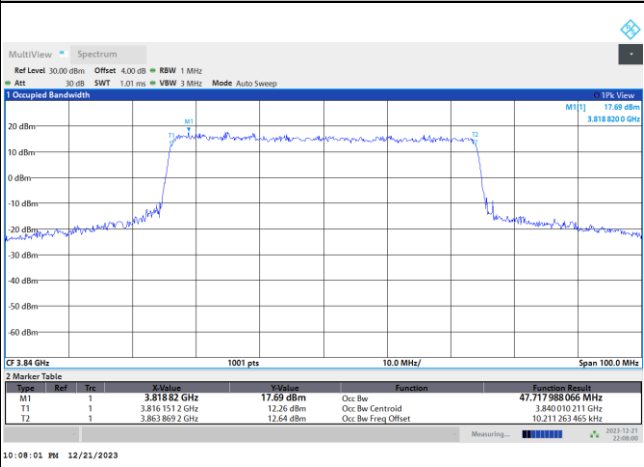

16QAM

64QAM

256QAM

FR1 n77 / 50MHz / DFT-S OFDM / Middle Channel / Full RB

PI/2 BPSK

FR1 n77 / 50MHz / CP OFDM / Middle Channel / Full RB

QPSK

16QAM