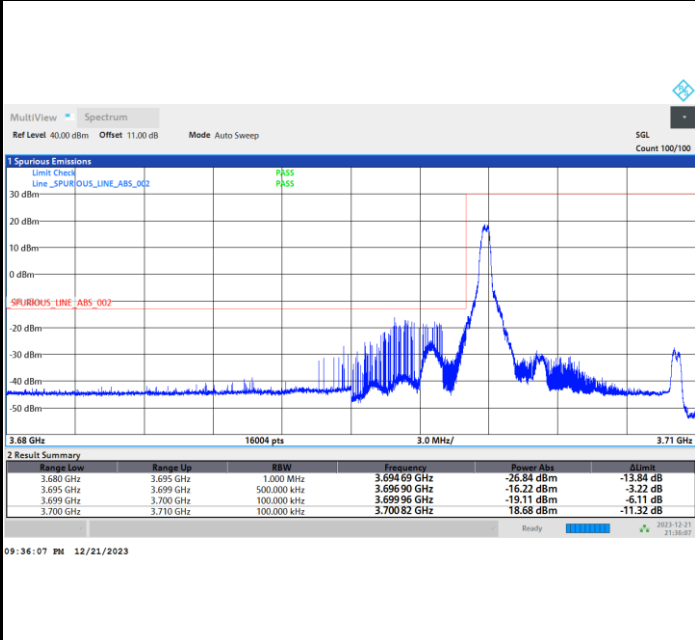

FR1 n77 / 100MHz / CP OFDM / Middle Channel / Full RB

QPSK

16QAM

64QAM

256QAM

Conducted Band Edge

FR1 n77 / 10MHz / DFT-S OFDM / PI/2 BPSK

Lowest Band Edge / 1RB0

Highest Band Edge / 1RBmax

Lowest Band Edge / Full RB

Highest Band Edge / Full RB

FR1 n77 / 10MHz / DFT-S OFDM / QPSK

Lowest Band Edge / 1RB0

Highest Band Edge / 1RBmax

Lowest Band Edge / Full RB

Highest Band Edge / Full RB