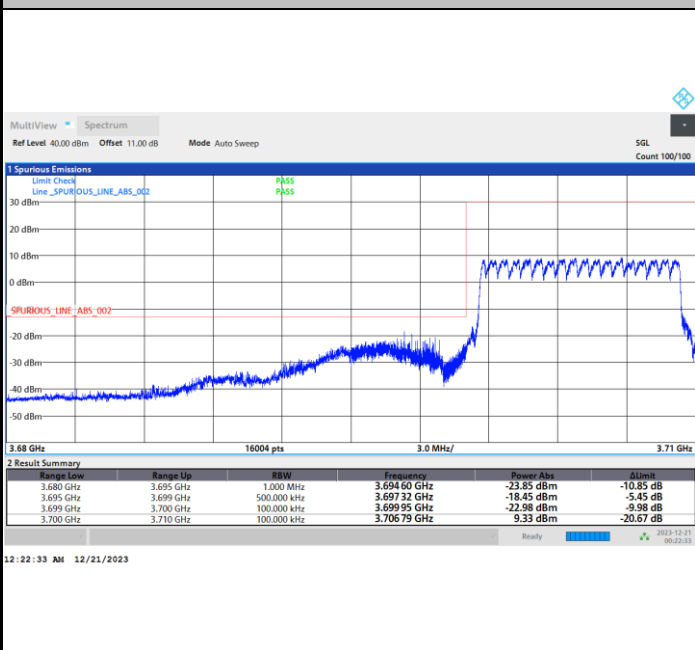

FR1 n77 / 100MHz / CP OFDM / Middle Channel / Full RB

QPSK

16QAM

64QAM

256QAM

Conducted Band Edge

FR1 n77 / 10MHz / DFT-S OFDM / PI/2 BPSK

Lowest Band Edge / 1RB0

Highest Band Edge / 1RBmax

Lowest Band Edge / Full RB

Highest Band Edge / Full RB

FR1 n77 / 10MHz / DFT-S OFDM / QPSK

Lowest Band Edge / 1RB0

Highest Band Edge / 1RBmax

Lowest Band Edge / Full RB

Highest Band Edge / Full RB