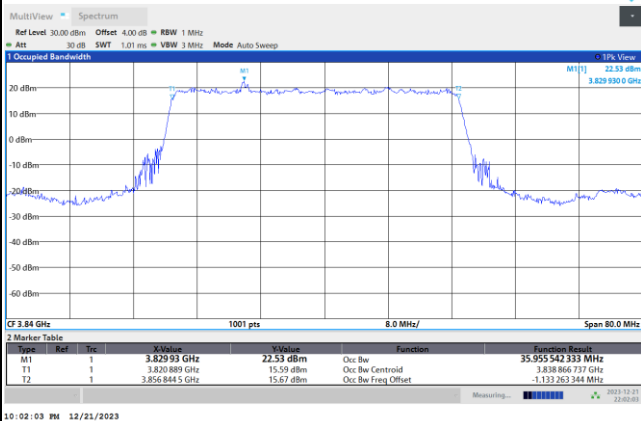

QPSK

16QAM

64QAM

256QAM

FR1 n77 / 40MHz / DFT-S OFDM / Middle Channel / Full RB

PI/2 BPSK

FR1 n77 / 40MHz / CP OFDM / Middle Channel / Full RB

QPSK