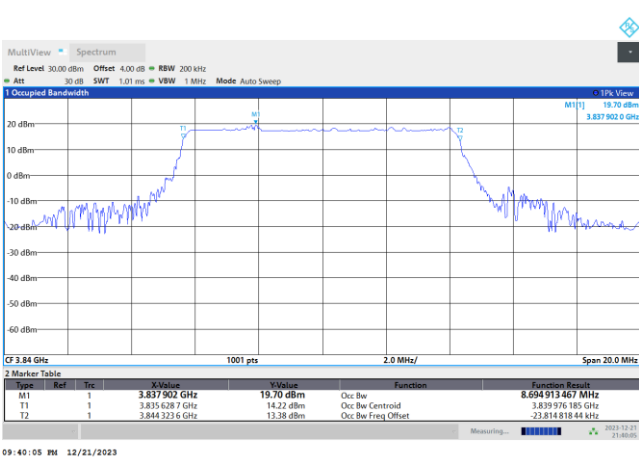

FR1 n77 / 10MHz / DFT-S OFDM / Middle Channel / Full RB

PI/2 BPSK