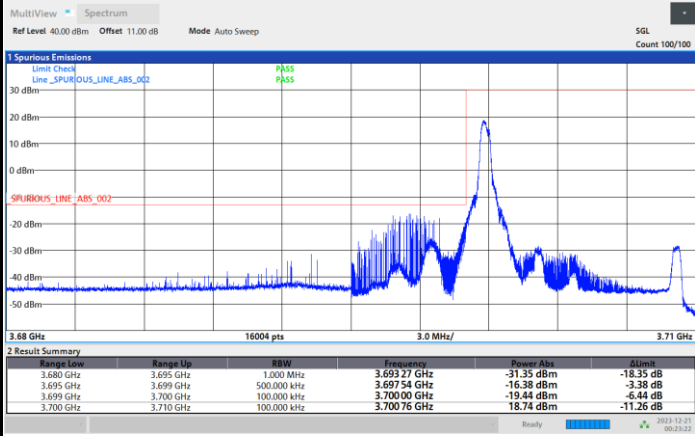

Highest Band Edge / 1RBmax

Lowest Band Edge / Full RB

Highest Band Edge / Full RB

FR1 n77 / 10MHz / DFT-S OFDM / QPSK

Lowest Band Edge / 1RB0

Highest Band Edge / 1RBmax

Lowest Band Edge / Full RB

Highest Band Edge / Full RB