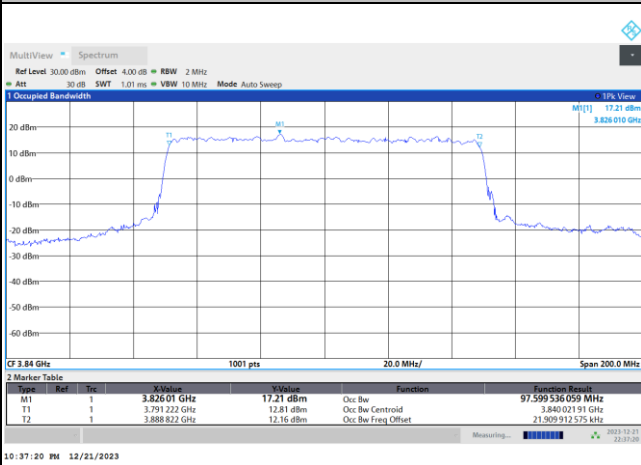

FR1 n77 / 100MHz / CP OFDM / Middle Channel / Full RB

QPSK

16QAM

64QAM

256QAM

Conducted Band Edge

FR1 n77 / 10MHz / DFT-S OFDM / PI/2 BPSK

Lowest Band Edge / 1RB0

Highest Band Edge / 1RBmax

Lowest Band Edge / Full RB

Highest Band Edge / Full RB

FR1 n77 / 10MHz / DFT-S OFDM / QPSK

Lowest Band Edge / 1RB0

Highest Band Edge / 1RBmax

Lowest Band Edge / Full RB

Highest Band Edge / Full RB