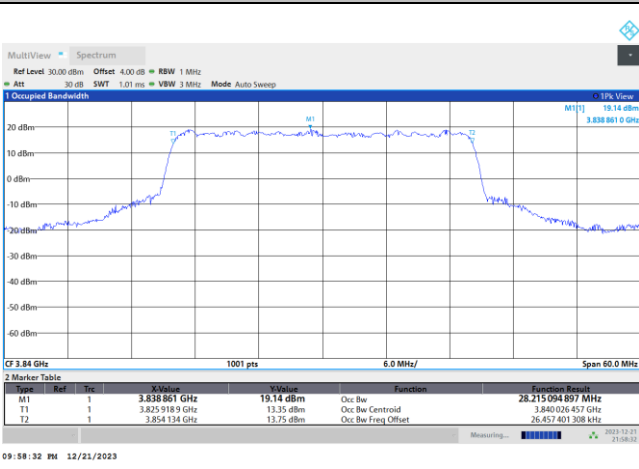

FR1 n77 / 30MHz / DFT-S OFDM / Middle Channel / Full RB

PI/2 BPSK

FR1 n77 / 30MHz / CP OFDM / Middle Channel / Full RB

QPSK

16QAM

64QAM

256QAM