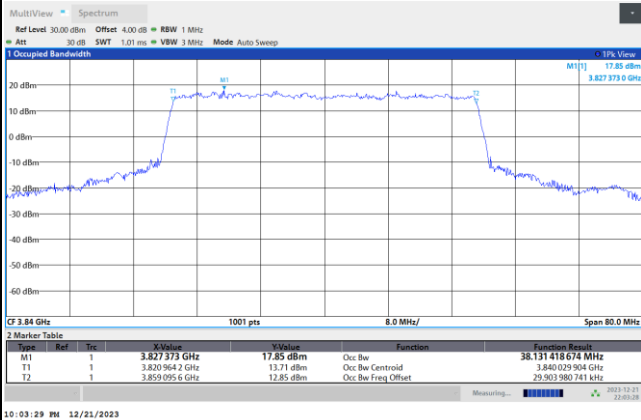

FR1 n77 / 40MHz / DFT-S OFDM / Middle Channel / Full RB

PI/2 BPSK

FR1 n77 / 40MHz / CP OFDM / Middle Channel / Full RB

QPSK

16QAM

64QAM

256QAM