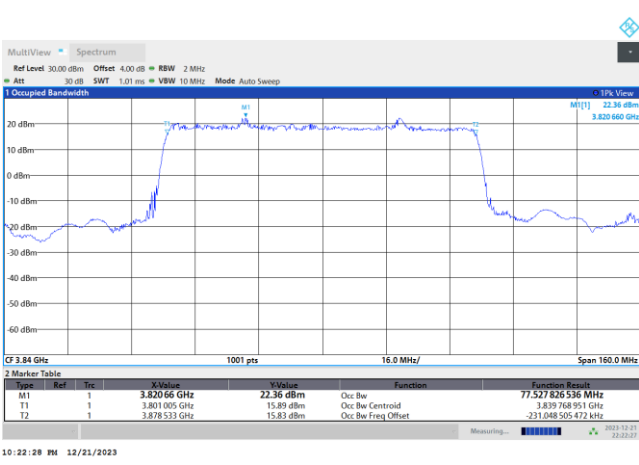

FR1 n77 / 80MHz / DFT-S OFDM / Middle Channel / Full RB

PI/2 BPSK