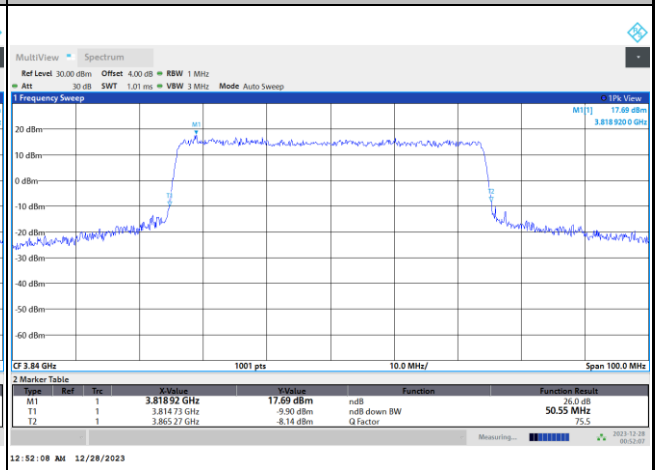

FR1 n77 / 50MHz / DFT-S OFDM / Middle Channel / Full RB

PI/2 BPSK

FR1 n77 / 50MHz / CP OFDM / Middle Channel / Full RB

QPSK

16QAM

64QAM

256QAM

FR1 n77 / 60MHz / DFT-S OFDM / Middle Channel / Full RB