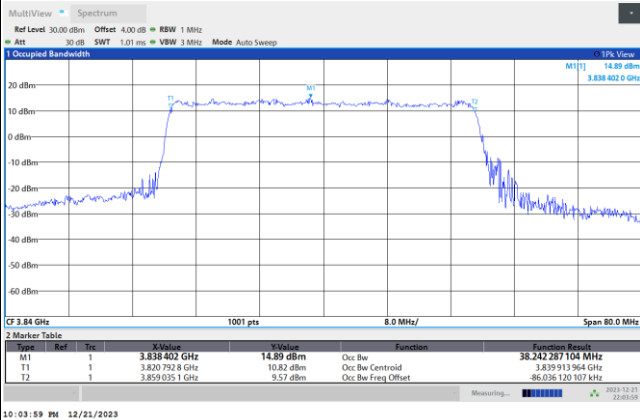

FR1 n77 / 40MHz / DFT-S OFDM / Middle Channel / Full RB

PI/2 BPSK

FR1 n77 / 40MHz / CP OFDM / Middle Channel / Full RB

QPSK

16QAM

64QAM

256QAM