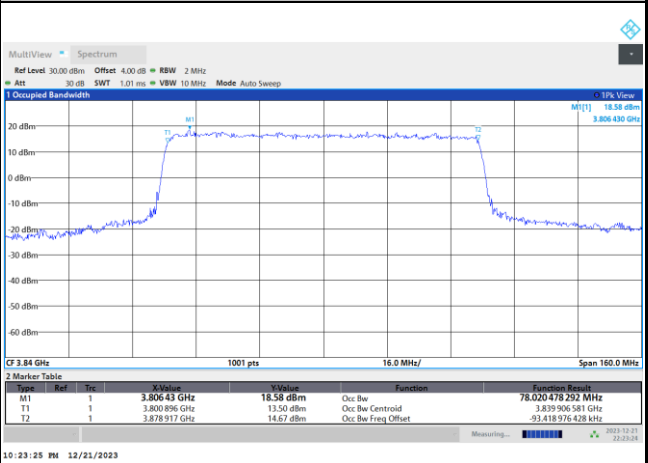

FR1 n77 / 80MHz / DFT-S OFDM / Middle Channel / Full RB

PI/2 BPSK

FR1 n77 / 80MHz / CP OFDM / Middle Channel / Full RB

QPSK

16QAM

64QAM

256QAM

FR1 n77 / 90MHz / DFT-S OFDM / Middle Channel / Full RB