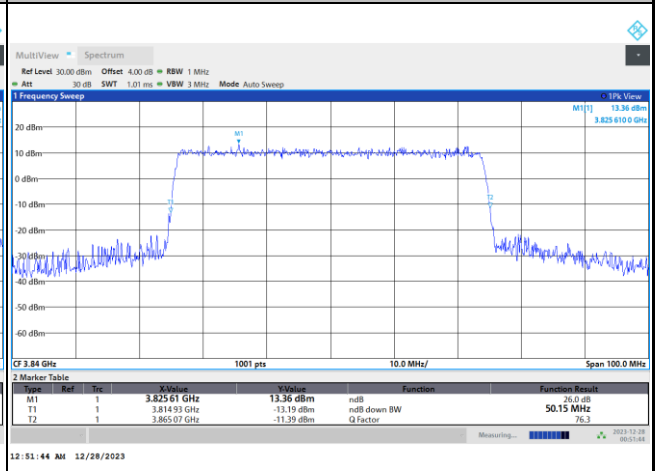

FR1 n77 / 50MHz / DFT-S OFDM / Middle Channel / Full RB

PI/2 BPSK

FR1 n77 / 50MHz / CP OFDM / Middle Channel / Full RB

QPSK

16QAM

64QAM

256QAM

FR1 n77 / 60MHz / DFT-S OFDM / Middle Channel / Full RB