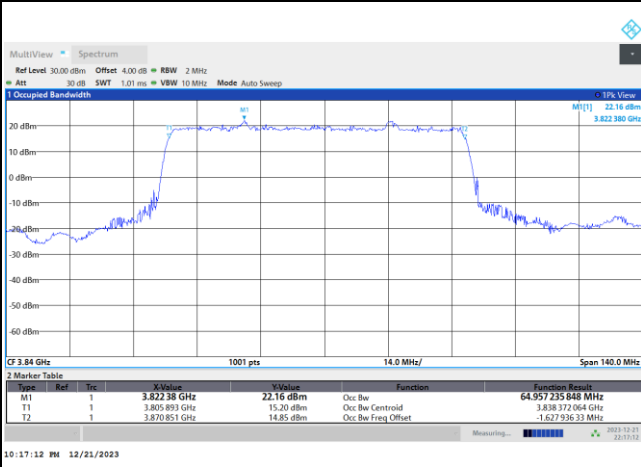

FR1 n77 / 70MHz / DFT-S OFDM / Middle Channel / Full RB

PI/2 BPSK