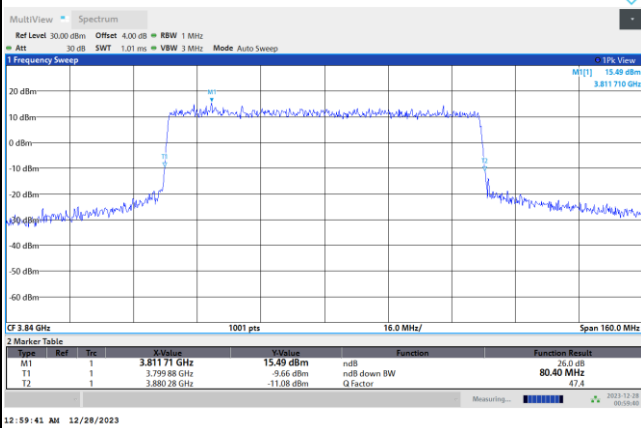

FR1 n77 / 80MHz / DFT-S OFDM / Middle Channel / Full RB

PI/2 BPSK

FR1 n77 / 80MHz / CP OFDM / Middle Channel / Full RB

QPSK

16QAM

64QAM

256QAM