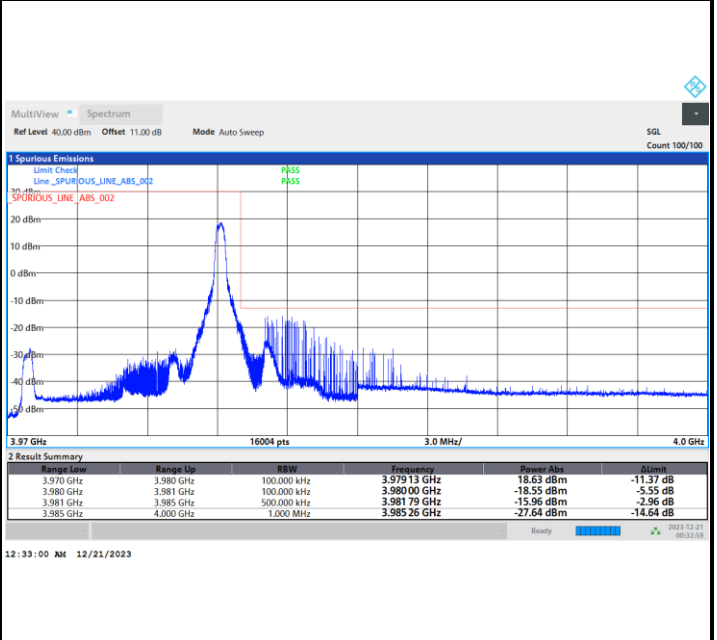

FR1 n77 / 100MHz / CP OFDM / Middle Channel / Full RB

QPSK

16QAM

64QAM

256QAM

Conducted Band Edge

FR1 n77 / 10MHz / DFT-S OFDM / PI/2 BPSK

Lowest Band Edge / 1RB0

Highest Band Edge / 1RBmax

Lowest Band Edge / Full RB

Highest Band Edge / Full RB

FR1 n77 / 10MHz / DFT-S OFDM / QPSK

Lowest Band Edge / 1RB0

Highest Band Edge / 1RBmax

Lowest Band Edge / Full RB

Highest Band Edge / Full RB