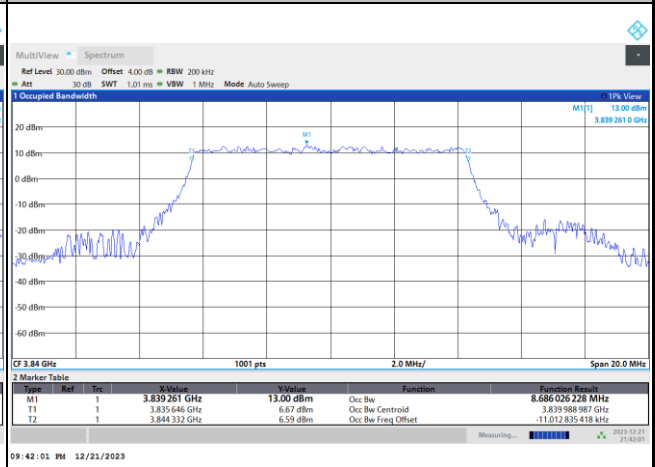

FR1 n77 / 10MHz / DFT-S OFDM / Middle Channel / Full RB

PI/2 BPSK

FR1 n77 / 10MHz / CP OFDM / Middle Channel / Full RB

QPSK

16QAM

64QAM

256QAM

FR1 n77 / 15MHz / DFT-S OFDM / Middle Channel / Full RB