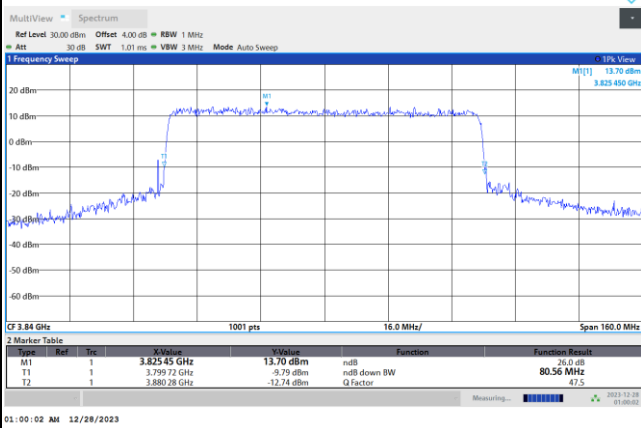

FR1 n77 / 80MHz / DFT-S OFDM / Middle Channel / Full RB

PI/2 BPSK

FR1 n77 / 80MHz / CP OFDM / Middle Channel / Full RB

QPSK

16QAM

64QAM

256QAM