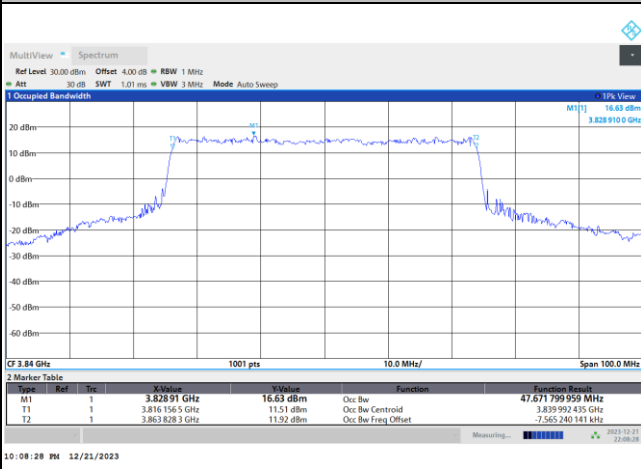

FR1 n77 / 50MHz / DFT-S OFDM / Middle Channel / Full RB

PI/2 BPSK

FR1 n77 / 50MHz / CP OFDM / Middle Channel / Full RB

QPSK

16QAM

64QAM

256QAM