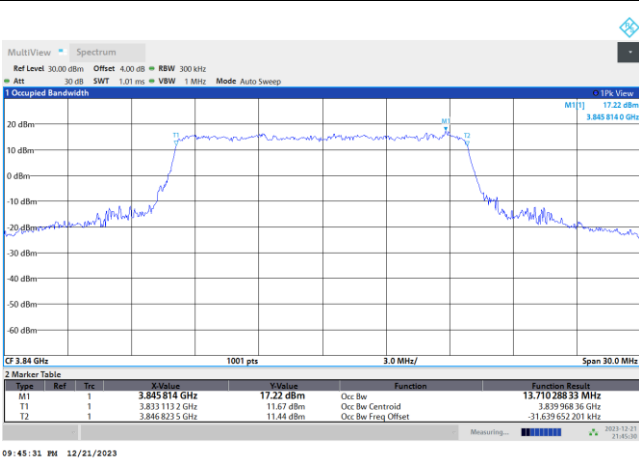

FR1 n77 / 10MHz / DFT-S OFDM / Middle Channel / Full RB

PI/2 BPSK

FR1 n77 / 10MHz / CP OFDM / Middle Channel / Full RB

QPSK

16QAM

64QAM

256QAM

FR1 n77 / 15MHz / DFT-S OFDM / Middle Channel / Full RB

PI/2 BPSK

FR1 n77 / 15MHz / CP OFDM / Middle Channel / Full RB

QPSK

16QAM

64QAM

256QAM

FR1 n77 / 20MHz / DFT-S OFDM / Middle Channel / Full RB

PI/2 BPSK