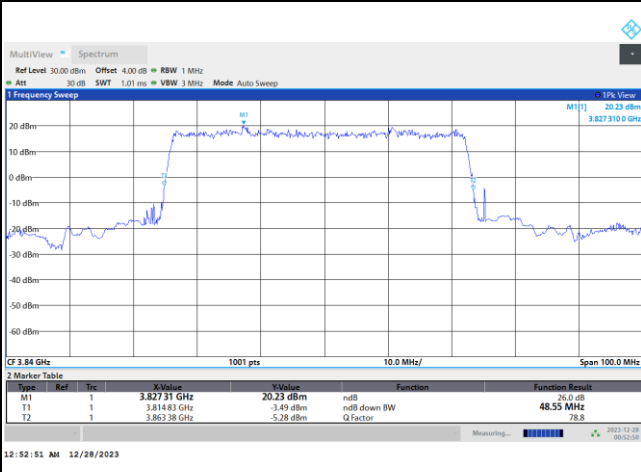

FR1 n77 / 50MHz / DFT-S OFDM / Middle Channel / Full RB

PI/2 BPSK

FR1 n77 / 50MHz / CP OFDM / Middle Channel / Full RB

QPSK

16QAM

64QAM

256QAM

FR1 n77 / 60MHz / DFT-S OFDM / Middle Channel / Full RB

PI/2 BPSK

FR1 n77 / 60MHz / CP OFDM / Middle Channel / Full RB

QPSK

16QAM

64QAM

256QAM

FR1 n77 / 70MHz / DFT-S OFDM / Middle Channel / Full RB

PI/2 BPSK