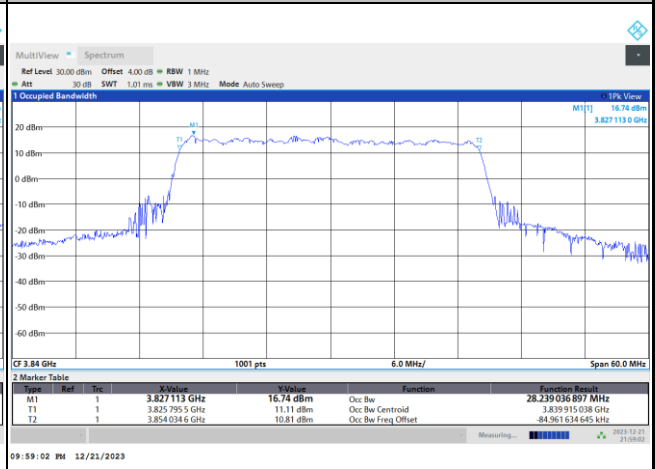

QPSK

16QAM

64QAM

256QAM

FR1 n77 / 40MHz / DFT-S OFDM / Middle Channel / Full RB

PI/2 BPSK

FR1 n77 / 40MHz / CP OFDM / Middle Channel / Full RB

QPSK