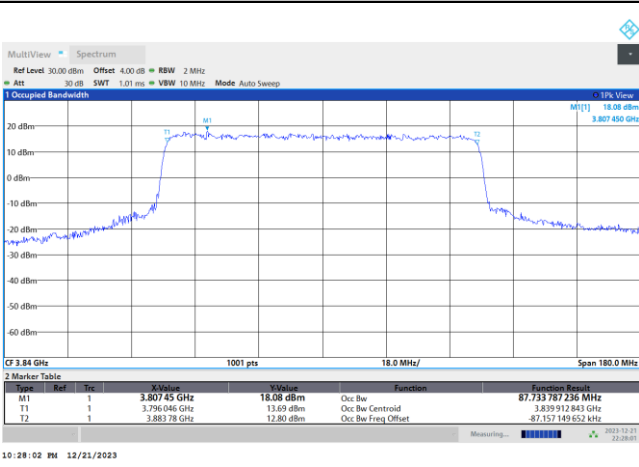

FR1 n77 / 90MHz / CP OFDM / Middle Channel / Full RB

QPSK