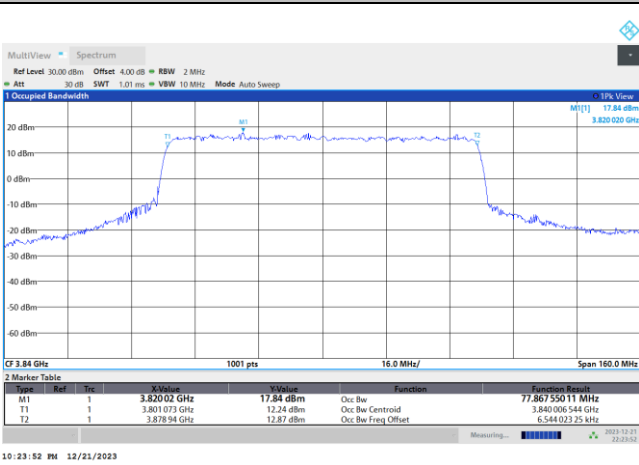

FR1 n77 / 80MHz / DFT-S OFDM / Middle Channel / Full RB

PI/2 BPSK

FR1 n77 / 80MHz / CP OFDM / Middle Channel / Full RB

QPSK

16QAM

64QAM

256QAM

FR1 n77 / 90MHz / DFT-S OFDM / Middle Channel / Full RB