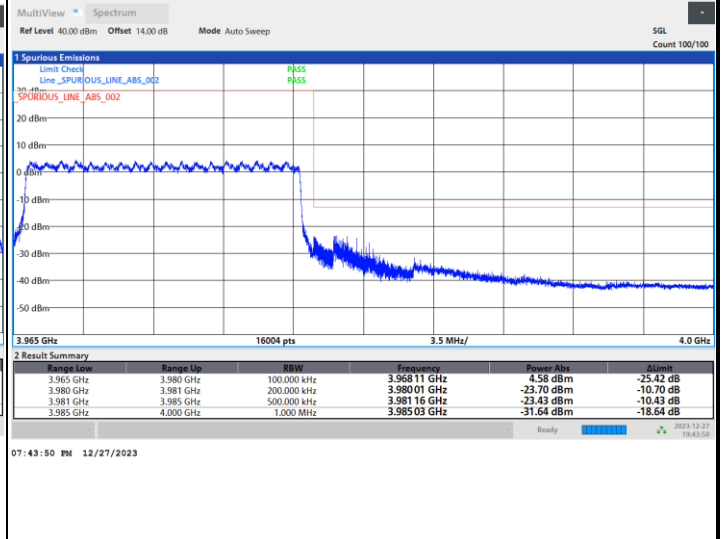

Highest Band Edge / Full RB

FR1 n77 / 10MHz / CP OFDM / 64QAM

Lowest Band Edge / 1RB0

Highest Band Edge / 1RBmax

Lowest Band Edge / Full RB

Highest Band Edge / Full RB

FR1 n77 / 10MHz / CP OFDM / 256QAM

Lowest Band Edge / 1RB0

Highest Band Edge / 1RBmax

Lowest Band Edge / Full RB

Highest Band Edge / Full RB

FR1 n77 / 15MHz / CP OFDM / QPSK

Lowest Band Edge / Full RB

Highest Band Edge / Full RB

FR1 n77 / 15MHz / CP OFDM / 16QAM

Lowest Band Edge / Full RB

Highest Band Edge / Full RB

FR1 n77 / 15MHz / CP OFDM / 64QAM

Lowest Band Edge / Full RB

Highest Band Edge / Full RB

FR1 n77 / 15MHz / CP OFDM / 256QAM

Lowest Band Edge / Full RB

Highest Band Edge / Full RB