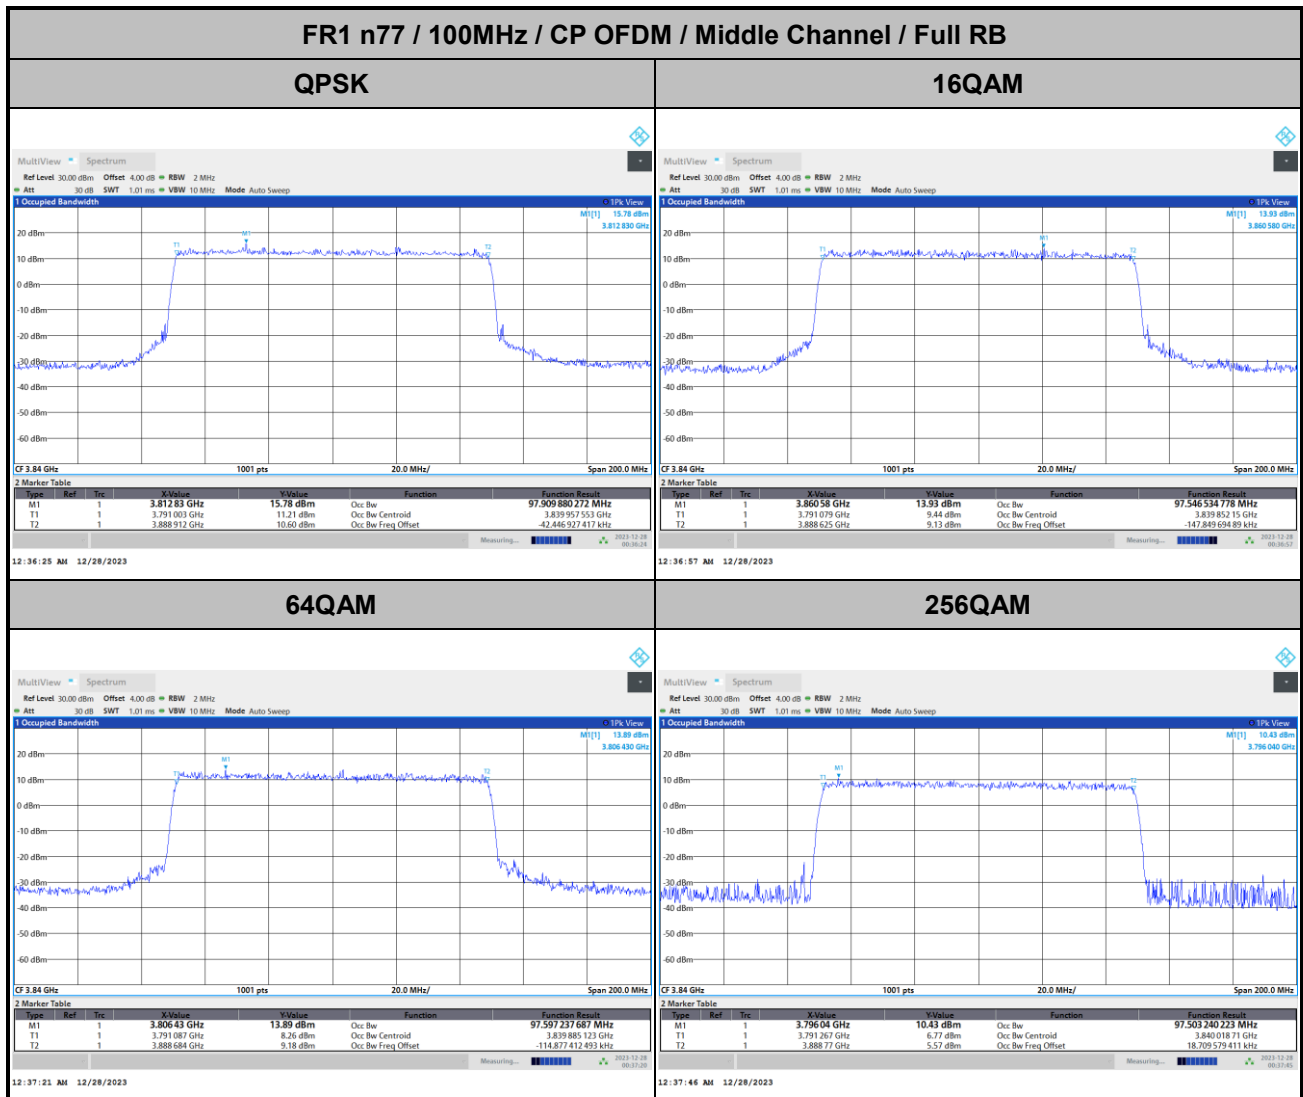

256QAM

FR1 n77 / 90MHz / CP OFDM / Middle Channel / Full RB

QPSK

16QAM

64QAM

256QAM

Conducted Band Edge

FR1 n77 / 10MHz / CP OFDM / QPSK

Lowest Band Edge / 1RB0

Highest Band Edge / 1RBmax

Lowest Band Edge / Full RB

Highest Band Edge / Full RB

FR1 n77 / 10MHz / CP OFDM / 16QAM

Lowest Band Edge / 1RB0

Highest Band Edge / 1RBmax

Lowest Band Edge / Full RB