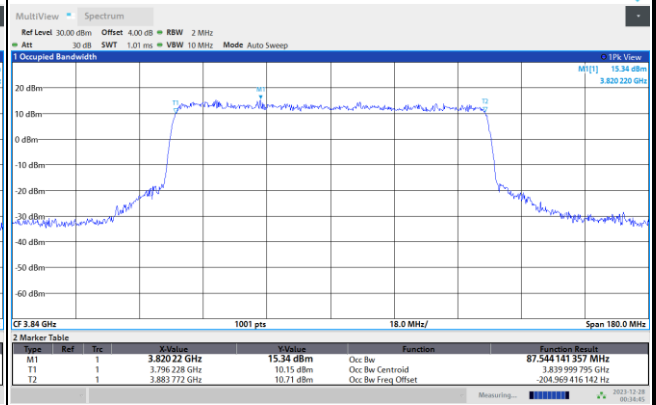

256QAM

FR1 n77 / 90MHz / CP OFDM / Middle Channel / Full RB

QPSK

16QAM

64QAM

256QAM

Conducted Band Edge

FR1 n77 / 10MHz / CP OFDM / QPSK

Lowest Band Edge / 1RB0

Highest Band Edge / 1RBmax

Lowest Band Edge / Full RB

Highest Band Edge / Full RB

FR1 n77 / 10MHz / CP OFDM / 16QAM

Lowest Band Edge / 1RB0

Highest Band Edge / 1RBmax

Lowest Band Edge / Full RB