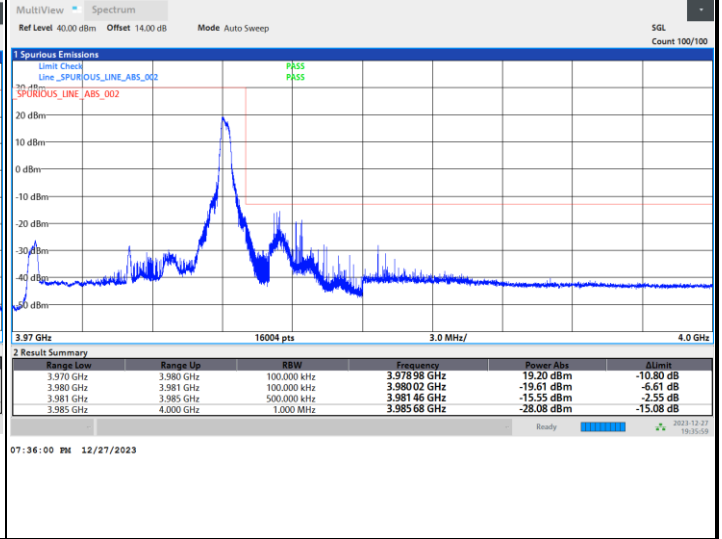

Lowest Band Edge / 1RB0

Highest Band Edge / 1RBmax

Lowest Band Edge / Full RB

Highest Band Edge / Full RB

FR1 n77 / 10MHz / CP OFDM / 16QAM

Lowest Band Edge / 1RB0

Highest Band Edge / 1RBmax

Lowest Band Edge / Full RB

Highest Band Edge / Full RB

FR1 n77 / 10MHz / CP OFDM / 64QAM

Lowest Band Edge / 1RB0

Highest Band Edge / 1RBmax

Lowest Band Edge / Full RB

Highest Band Edge / Full RB

FR1 n77 / 10MHz / CP OFDM / 256QAM

Lowest Band Edge / 1RB0

Highest Band Edge / 1RBmax

Lowest Band Edge / Full RB

Highest Band Edge / Full RB

FR1 n77 / 15MHz / CP OFDM / QPSK

Lowest Band Edge / Full RB

Highest Band Edge / Full RB

FR1 n77 / 15MHz / CP OFDM / 16QAM

Lowest Band Edge / Full RB