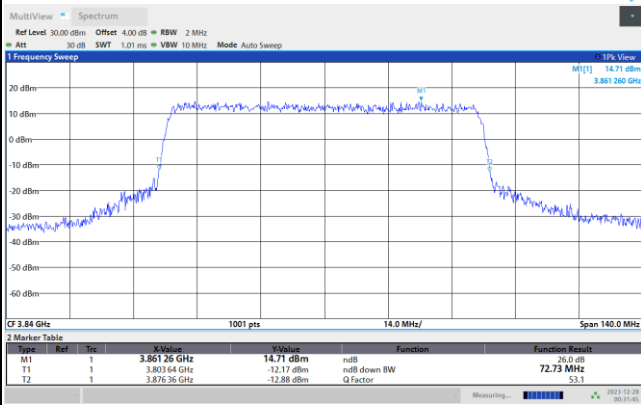

64QAM

256QAM

FR1 n77 / 70MHz / CP OFDM / Middle Channel / Full RB

QPSK

16QAM

64QAM

256QAM

FR1 n77 / 80MHz / CP OFDM / Middle Channel / Full RB