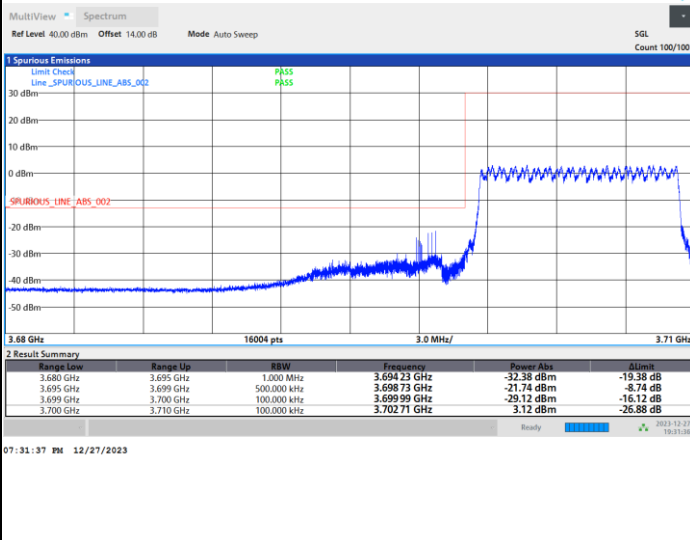

Lowest Band Edge / 1RB0

Highest Band Edge / 1RBmax

Lowest Band Edge / Full RB

Highest Band Edge / Full RB

FR1 n77 / 10MHz / CP OFDM / 16QAM

Lowest Band Edge / 1RB0

Highest Band Edge / 1RBmax

Lowest Band Edge / Full RB

Highest Band Edge / Full RB

FR1 n77 / 10MHz / CP OFDM / 64QAM

Lowest Band Edge / 1RB0

Highest Band Edge / 1RBmax

Lowest Band Edge / Full RB

Highest Band Edge / Full RB

FR1 n77 / 10MHz / CP OFDM / 256QAM

Lowest Band Edge / 1RB0

Highest Band Edge / 1RBmax

Lowest Band Edge / Full RB

Highest Band Edge / Full RB

FR1 n77 / 15MHz / CP OFDM / QPSK

Lowest Band Edge / Full RB

Highest Band Edge / Full RB

FR1 n77 / 15MHz / CP OFDM / 16QAM

Lowest Band Edge / Full RB