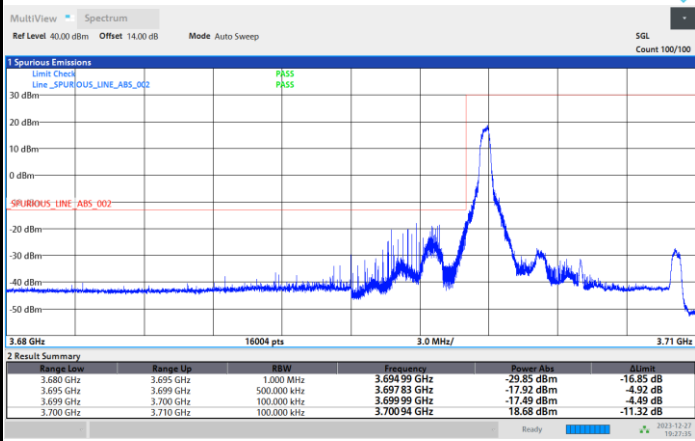

Lowest Band Edge / 1RB0

Highest Band Edge / 1RBmax

Lowest Band Edge / Full RB

Highest Band Edge / Full RB

FR1 n77 / 10MHz / CP OFDM / 16QAM

Lowest Band Edge / 1RB0

Highest Band Edge / 1RBmax

Lowest Band Edge / Full RB