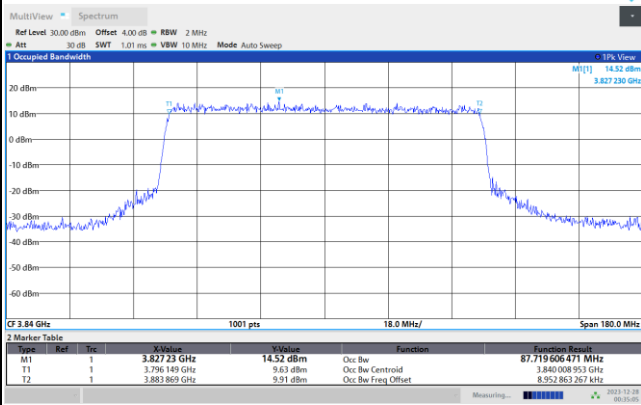

256QAM

FR1 n77 / 90MHz / CP OFDM / Middle Channel / Full RB

QPSK

16QAM

64QAM

256QAM

Conducted Band Edge

FR1 n77 / 10MHz / CP OFDM / QPSK

Lowest Band Edge / 1RB0

Highest Band Edge / 1RBmax

Lowest Band Edge / Full RB

Highest Band Edge / Full RB

FR1 n77 / 10MHz / CP OFDM / 16QAM

Lowest Band Edge / 1RB0

Highest Band Edge / 1RBmax

Lowest Band Edge / Full RB