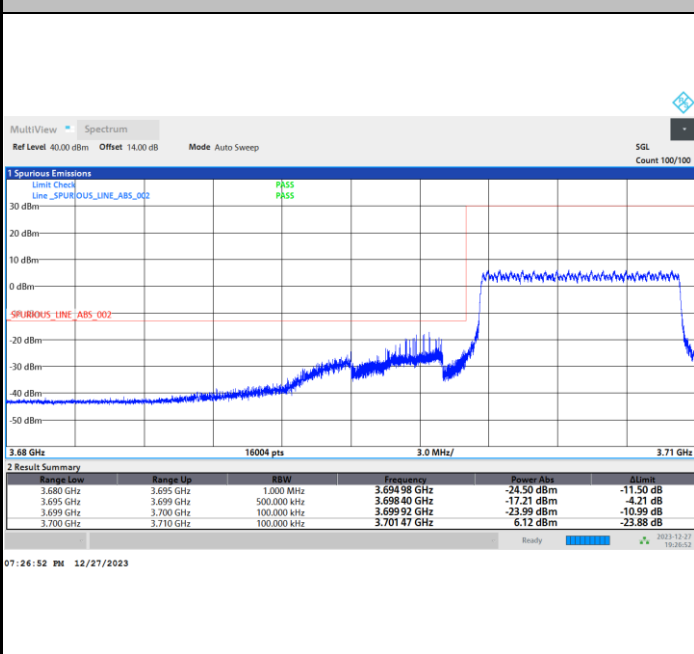

256QAM

FR1 n77 / 90MHz / CP OFDM / Middle Channel / Full RB

QPSK

16QAM

64QAM

256QAM

Conducted Band Edge

FR1 n77 / 10MHz / CP OFDM / QPSK

Lowest Band Edge / 1RB0

Highest Band Edge / 1RBmax

Lowest Band Edge / Full RB

Highest Band Edge / Full RB

FR1 n77 / 10MHz / CP OFDM / 16QAM

Lowest Band Edge / 1RB0

Highest Band Edge / 1RBmax

Lowest Band Edge / Full RB