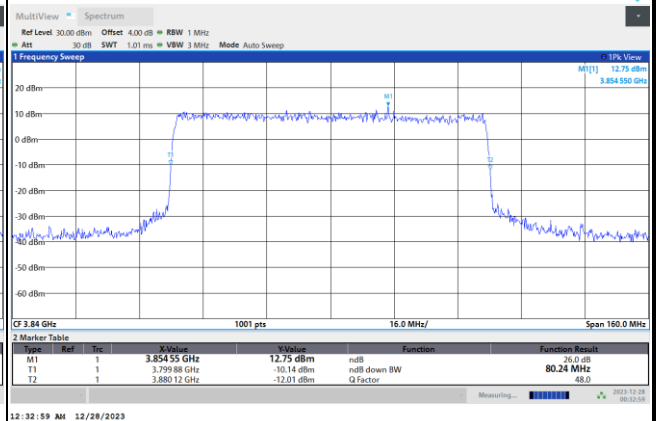

FR1 n77 / 80MHz / CP OFDM / Middle Channel / Full RB

QPSK

16QAM