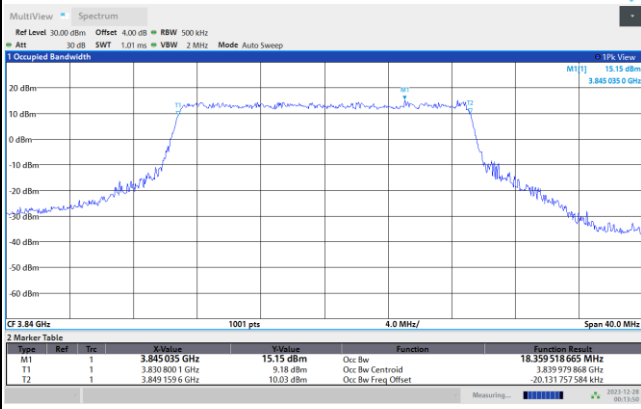

FR1 n77 / 20MHz / CP OFDM / Middle Channel / Full RB

QPSK

16QAM