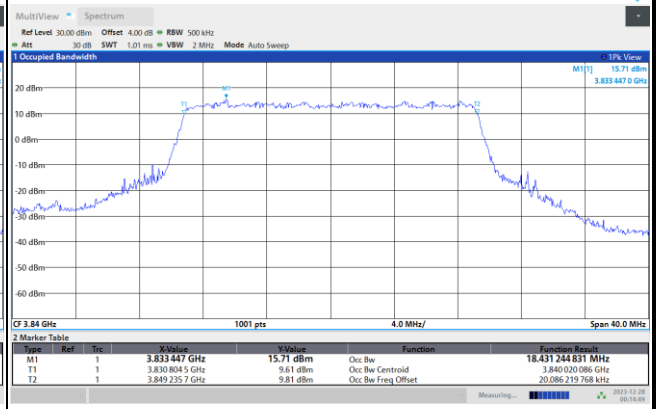

FR1 n77 / 20MHz / CP OFDM / Middle Channel / Full RB

QPSK

16QAM