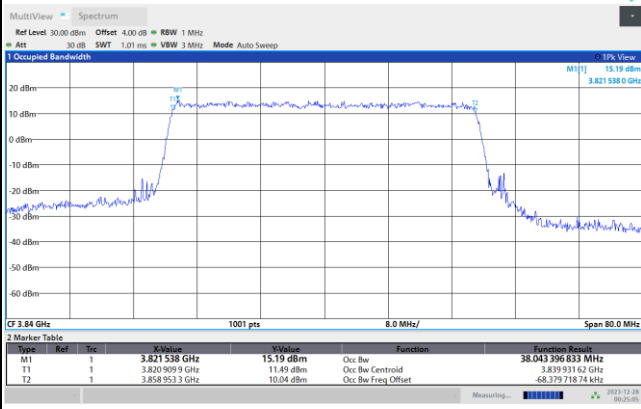

FR1 n77 / 40MHz / CP OFDM / Middle Channel / Full RB

QPSK

16QAM