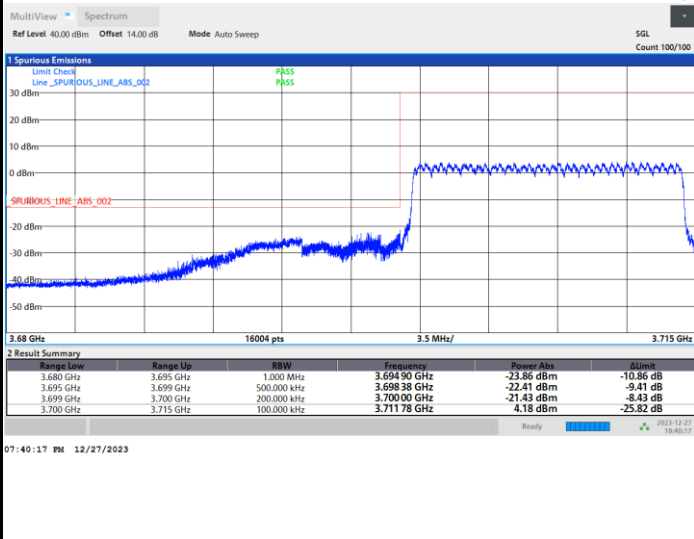

Highest Band Edge / Full RB

FR1 n77 / 10MHz / CP OFDM / 64QAM

Lowest Band Edge / 1RB0

Highest Band Edge / 1RBmax

Lowest Band Edge / Full RB

Highest Band Edge / Full RB

FR1 n77 / 10MHz / CP OFDM / 256QAM

Lowest Band Edge / 1RB0

Highest Band Edge / 1RBmax

Lowest Band Edge / Full RB

Highest Band Edge / Full RB

FR1 n77 / 15MHz / CP OFDM / QPSK

Lowest Band Edge / Full RB

Highest Band Edge / Full RB

FR1 n77 / 15MHz / CP OFDM / 16QAM

Lowest Band Edge / Full RB

Highest Band Edge / Full RB

FR1 n77 / 15MHz / CP OFDM / 64QAM

Lowest Band Edge / Full RB

Highest Band Edge / Full RB

FR1 n77 / 15MHz / CP OFDM / 256QAM

Lowest Band Edge / Full RB

Highest Band Edge / Full RB