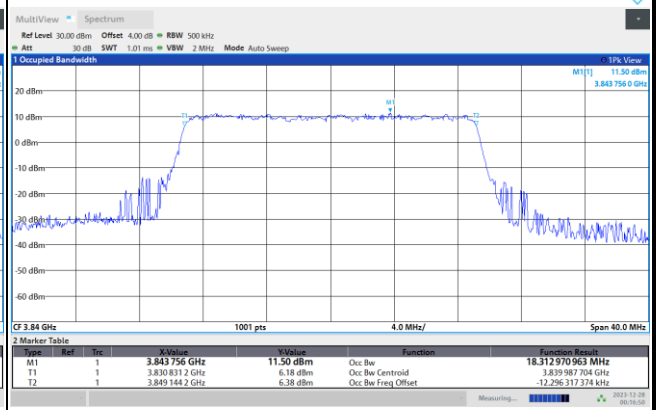

64QAM

256QAM