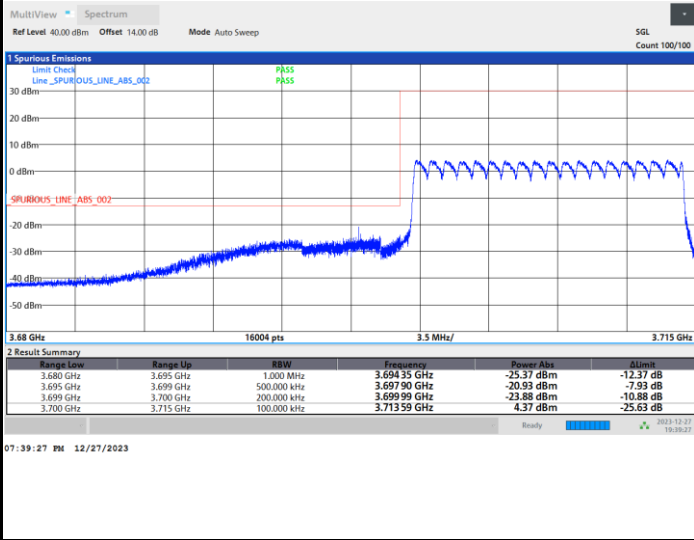

Highest Band Edge / 1RBmax

Lowest Band Edge / Full RB

Highest Band Edge / Full RB

FR1 n77 / 15MHz / CP OFDM / QPSK

Lowest Band Edge / Full RB

Highest Band Edge / Full RB

FR1 n77 / 15MHz / CP OFDM / 16QAM

Lowest Band Edge / Full RB

Highest Band Edge / Full RB

FR1 n77 / 15MHz / CP OFDM / 64QAM

Lowest Band Edge / Full RB

Highest Band Edge / Full RB

FR1 n77 / 15MHz / CP OFDM / 256QAM

Lowest Band Edge / Full RB

Highest Band Edge / Full RB