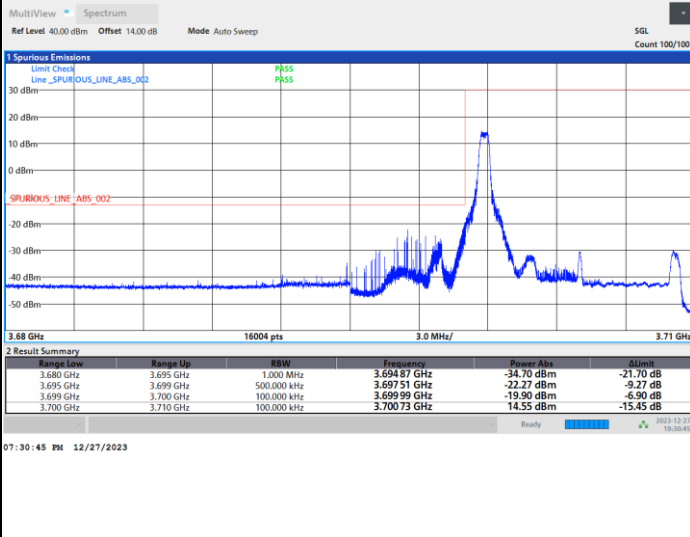

Lowest Band Edge / 1RB0

Highest Band Edge / 1RBmax

Lowest Band Edge / Full RB

Highest Band Edge / Full RB

FR1 n77 / 10MHz / CP OFDM / 16QAM

Lowest Band Edge / 1RB0

Highest Band Edge / 1RBmax

Lowest Band Edge / Full RB

Highest Band Edge / Full RB

FR1 n77 / 10MHz / CP OFDM / 64QAM

Lowest Band Edge / 1RB0

Highest Band Edge / 1RBmax

Lowest Band Edge / Full RB

Highest Band Edge / Full RB

FR1 n77 / 10MHz / CP OFDM / 256QAM

Lowest Band Edge / 1RB0

Highest Band Edge / 1RBmax

Lowest Band Edge / Full RB

Highest Band Edge / Full RB

FR1 n77 / 15MHz / CP OFDM / QPSK

Lowest Band Edge / Full RB

Highest Band Edge / Full RB

FR1 n77 / 15MHz / CP OFDM / 16QAM

Lowest Band Edge / Full RB