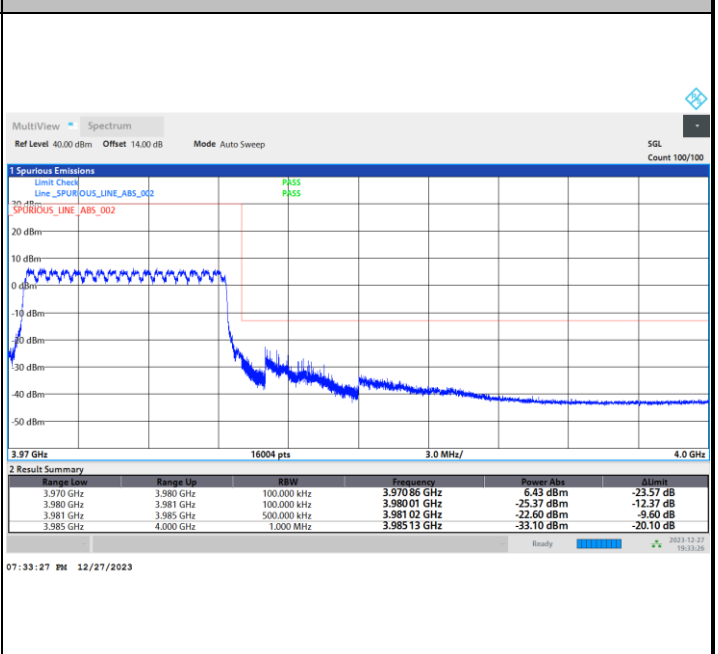

256QAM

FR1 n77 / 90MHz / CP OFDM / Middle Channel / Full RB

QPSK

16QAM

64QAM

256QAM

Conducted Band Edge

FR1 n77 / 10MHz / CP OFDM / QPSK

Lowest Band Edge / 1RB0

Highest Band Edge / 1RBmax

Lowest Band Edge / Full RB

Highest Band Edge / Full RB

FR1 n77 / 10MHz / CP OFDM / 16QAM

Lowest Band Edge / 1RB0

Highest Band Edge / 1RBmax

Lowest Band Edge / Full RB