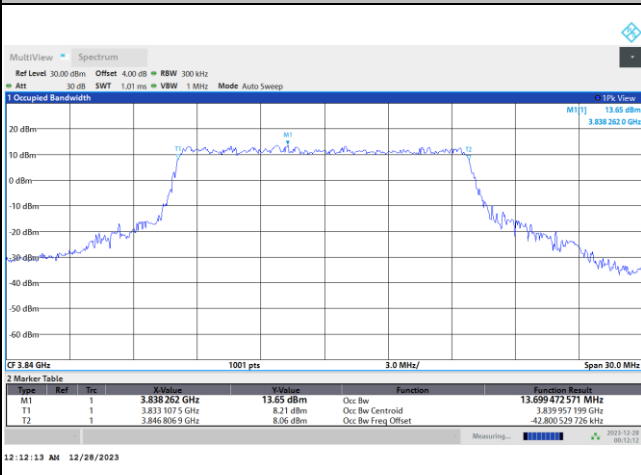

12:09:50 AM 12/28/2023

FR1 n77 / 15MHz / CP OFDM / Middle Channel / Full RB

QPSK

16QAM

64QAM

256QAM

FR1 n77 / 20MHz / CP OFDM / Middle Channel / Full RB

QPSK