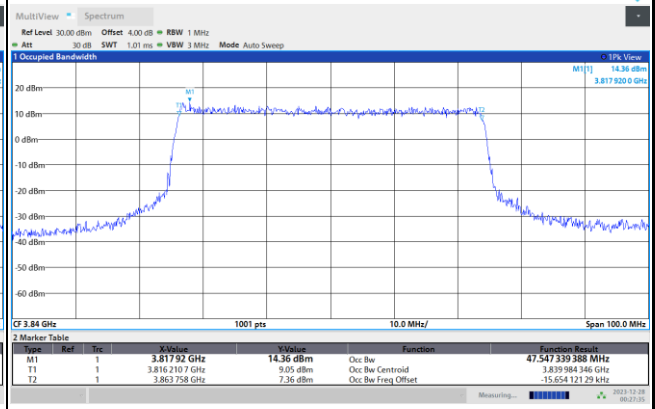

FR1 n77 / 40MHz / CP OFDM / Middle Channel / Full RB

QPSK

16QAM

64QAM

256QAM

FR1 n77 / 50MHz / CP OFDM / Middle Channel / Full RB

QPSK

16QAM