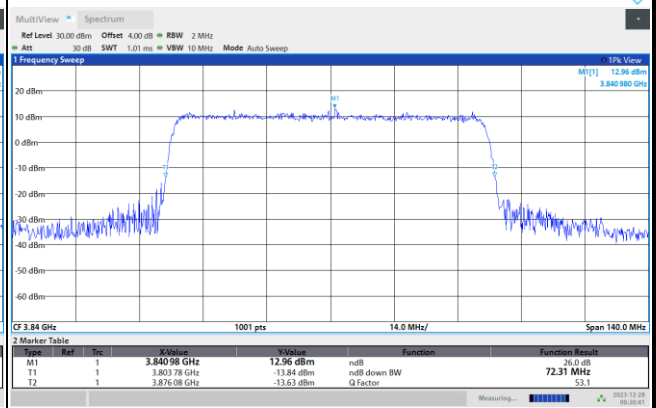

64QAM

256QAM

FR1 n77 / 70MHz / CP OFDM / Middle Channel / Full RB

QPSK

16QAM

64QAM

256QAM

FR1 n77 / 80MHz / CP OFDM / Middle Channel / Full RB