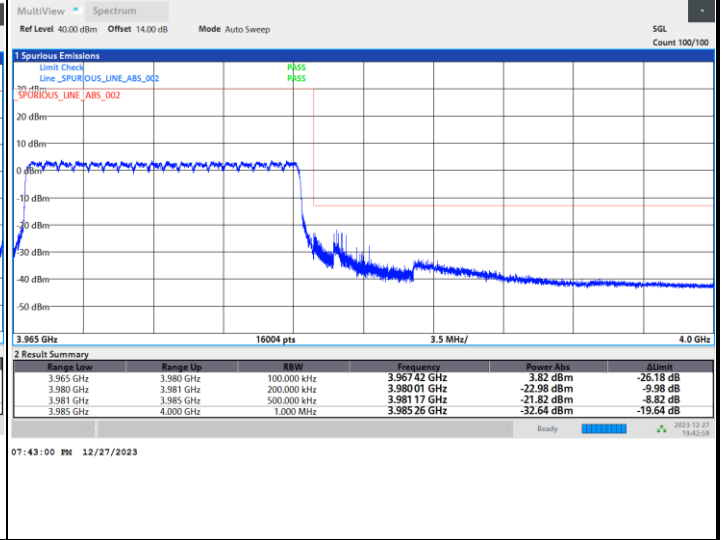

Highest Band Edge / Full RB

FR1 n77 / 10MHz / CP OFDM / 64QAM

Lowest Band Edge / 1RB0

Highest Band Edge / 1RBmax

Lowest Band Edge / Full RB

Highest Band Edge / Full RB

FR1 n77 / 10MHz / CP OFDM / 256QAM

Lowest Band Edge / 1RB0

Highest Band Edge / 1RBmax

Lowest Band Edge / Full RB

Highest Band Edge / Full RB

FR1 n77 / 15MHz / CP OFDM / QPSK

Lowest Band Edge / Full RB

Highest Band Edge / Full RB

FR1 n77 / 15MHz / CP OFDM / 16QAM

Lowest Band Edge / Full RB

Highest Band Edge / Full RB

FR1 n77 / 15MHz / CP OFDM / 64QAM

Lowest Band Edge / Full RB

Highest Band Edge / Full RB

FR1 n77 / 15MHz / CP OFDM / 256QAM

Lowest Band Edge / Full RB

Highest Band Edge / Full RB