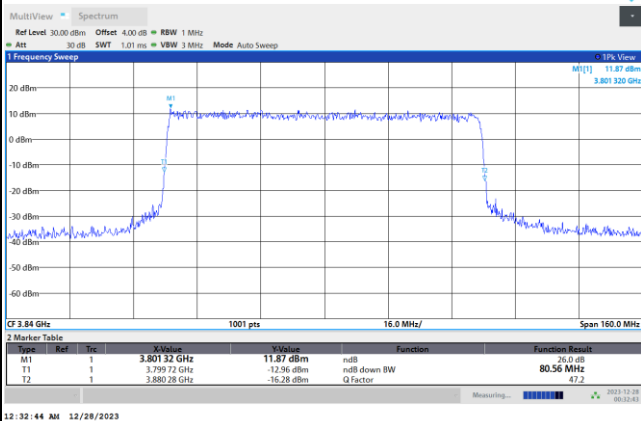

FR1 n77 / 80MHz / CP OFDM / Middle Channel / Full RB

QPSK

16QAM