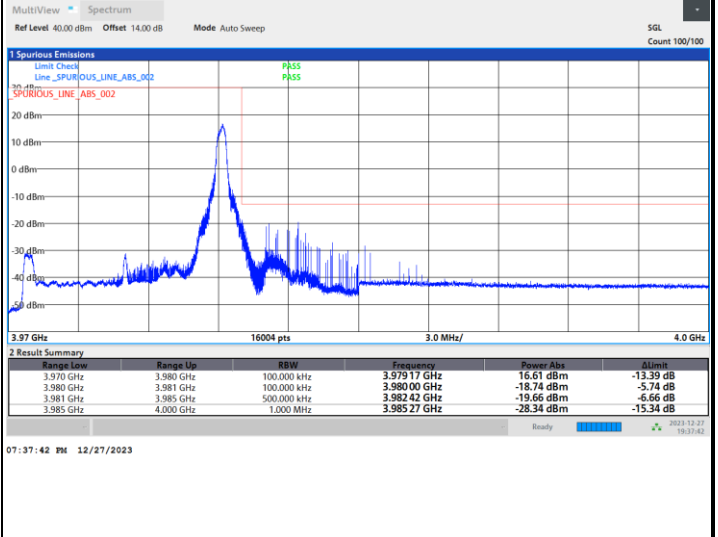

Lowest Band Edge / 1RB0

Highest Band Edge / 1RBmax

Lowest Band Edge / Full RB

Highest Band Edge / Full RB

FR1 n77 / 10MHz / CP OFDM / 16QAM

Lowest Band Edge / 1RB0

Highest Band Edge / 1RBmax

Lowest Band Edge / Full RB

Highest Band Edge / Full RB

FR1 n77 / 10MHz / CP OFDM / 64QAM

Lowest Band Edge / 1RB0

Highest Band Edge / 1RBmax

Lowest Band Edge / Full RB

Highest Band Edge / Full RB

FR1 n77 / 10MHz / CP OFDM / 256QAM

Lowest Band Edge / 1RB0

Highest Band Edge / 1RBmax

Lowest Band Edge / Full RB

Highest Band Edge / Full RB

FR1 n77 / 15MHz / CP OFDM / QPSK

Lowest Band Edge / Full RB

Highest Band Edge / Full RB

FR1 n77 / 15MHz / CP OFDM / 16QAM

Lowest Band Edge / Full RB