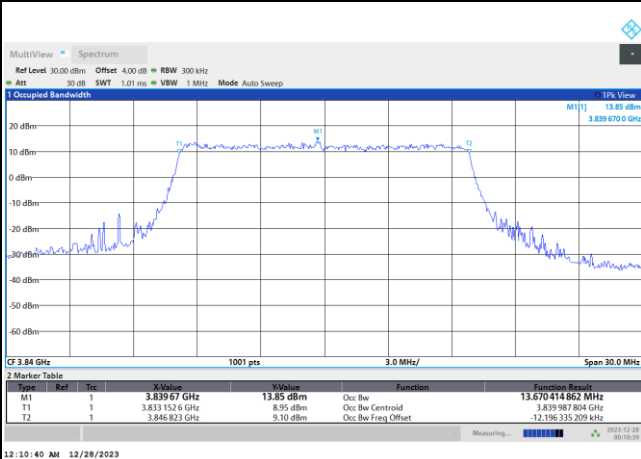

FR1 n77 / 15MHz / CP OFDM / Middle Channel / Full RB

QPSK

16QAM