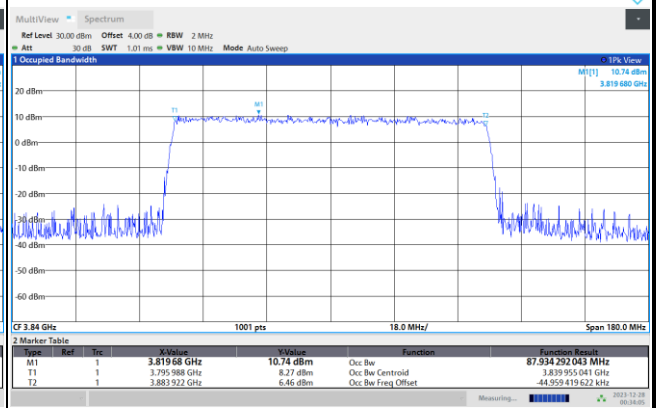

64QAM

256QAM