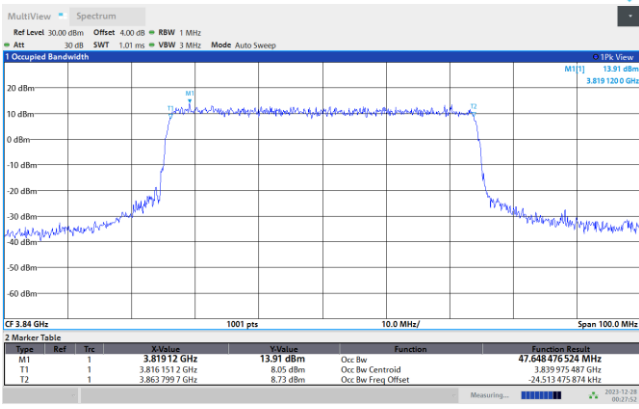

FR1 n77 / 40MHz / CP OFDM / Middle Channel / Full RB

QPSK

16QAM

64QAM

256QAM

FR1 n77 / 50MHz / CP OFDM / Middle Channel / Full RB

QPSK

16QAM