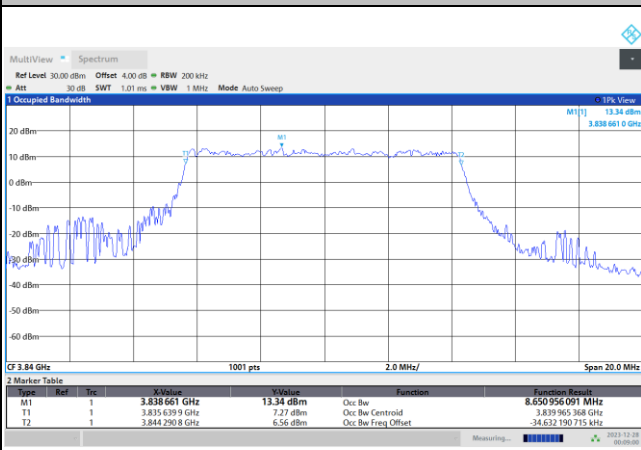

FR1 n77 / 10MHz / CP OFDM / Middle Channel / Full RB

QPSK

12:07:28 AM 12/28/2023

16QAM

12:08:14 AM 12/28/2023

64QAM

12:09:01 AM 12/28/2023

256QAM