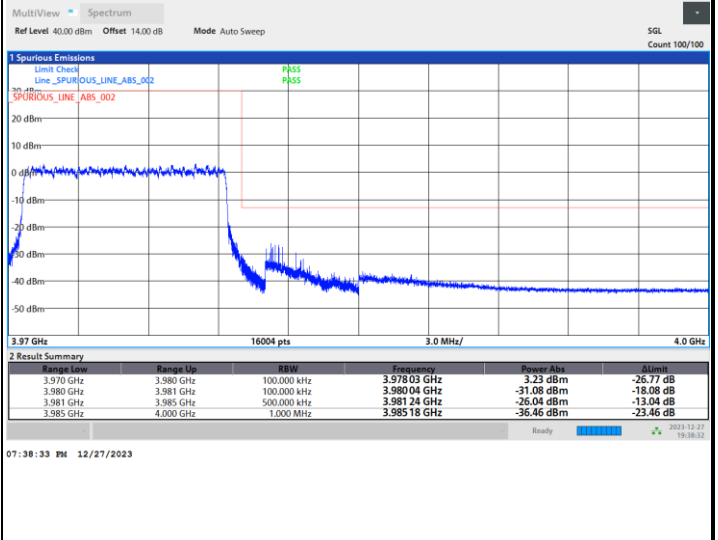

Lowest Band Edge / 1RB0

Highest Band Edge / 1RBmax

Lowest Band Edge / Full RB

Highest Band Edge / Full RB

FR1 n77 / 10MHz / CP OFDM / 16QAM

Lowest Band Edge / 1RB0

Highest Band Edge / 1RBmax

Lowest Band Edge / Full RB

Highest Band Edge / Full RB

FR1 n77 / 10MHz / CP OFDM / 64QAM

Lowest Band Edge / 1RB0

Highest Band Edge / 1RBmax

Lowest Band Edge / Full RB

Highest Band Edge / Full RB

FR1 n77 / 10MHz / CP OFDM / 256QAM

Lowest Band Edge / 1RB0

Highest Band Edge / 1RBmax

Lowest Band Edge / Full RB

Highest Band Edge / Full RB

FR1 n77 / 15MHz / CP OFDM / QPSK

Lowest Band Edge / Full RB

Highest Band Edge / Full RB

FR1 n77 / 15MHz / CP OFDM / 16QAM

Lowest Band Edge / Full RB