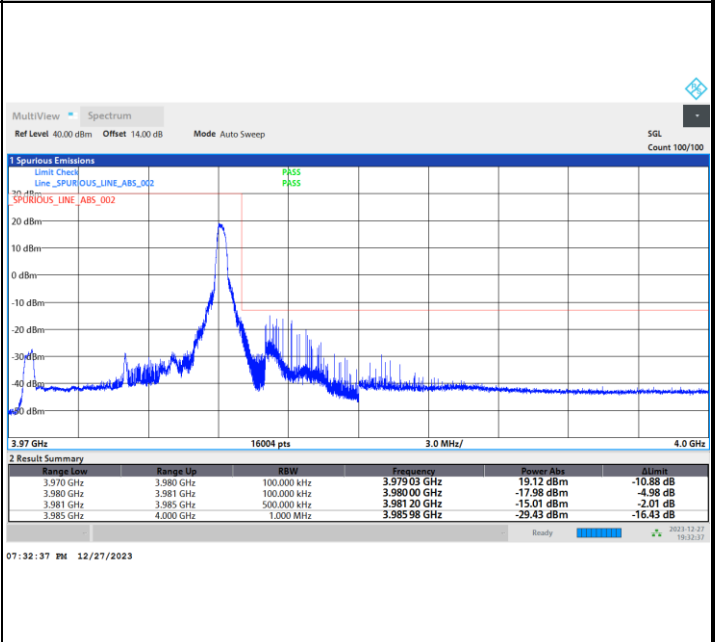

256QAM

FR1 n77 / 90MHz / CP OFDM / Middle Channel / Full RB

QPSK

16QAM

64QAM

256QAM

Conducted Band Edge

FR1 n77 / 10MHz / CP OFDM / QPSK

Lowest Band Edge / 1RB0

Highest Band Edge / 1RBmax

Lowest Band Edge / Full RB

Highest Band Edge / Full RB

FR1 n77 / 10MHz / CP OFDM / 16QAM

Lowest Band Edge / 1RB0

Highest Band Edge / 1RBmax

Lowest Band Edge / Full RB