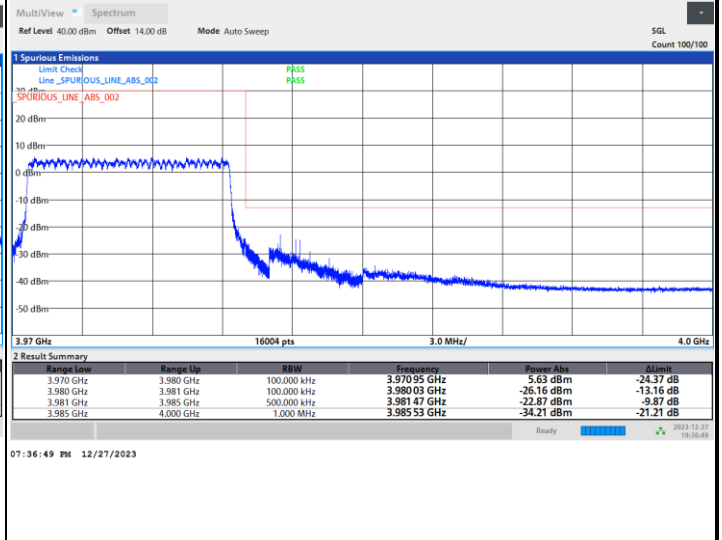

Lowest Band Edge / 1RB0

Highest Band Edge / 1RBmax

Lowest Band Edge / Full RB

Highest Band Edge / Full RB

FR1 n77 / 10MHz / CP OFDM / 16QAM

Lowest Band Edge / 1RB0

Highest Band Edge / 1RBmax

Lowest Band Edge / Full RB

Highest Band Edge / Full RB

FR1 n77 / 10MHz / CP OFDM / 64QAM

Lowest Band Edge / 1RB0

Highest Band Edge / 1RBmax

Lowest Band Edge / Full RB

Highest Band Edge / Full RB

FR1 n77 / 10MHz / CP OFDM / 256QAM

Lowest Band Edge / 1RB0

Highest Band Edge / 1RBmax

Lowest Band Edge / Full RB

Highest Band Edge / Full RB

FR1 n77 / 15MHz / CP OFDM / QPSK

Lowest Band Edge / Full RB

Highest Band Edge / Full RB

FR1 n77 / 15MHz / CP OFDM / 16QAM

Lowest Band Edge / Full RB