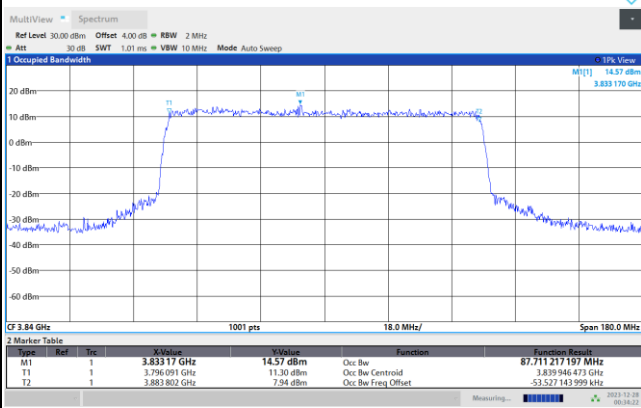

256QAM

FR1 n77 / 90MHz / CP OFDM / Middle Channel / Full RB

QPSK

16QAM

64QAM

256QAM

Conducted Band Edge

FR1 n77 / 10MHz / CP OFDM / QPSK

Lowest Band Edge / 1RB0

Highest Band Edge / 1RBmax

Lowest Band Edge / Full RB

Highest Band Edge / Full RB

FR1 n77 / 10MHz / CP OFDM / 16QAM

Lowest Band Edge / 1RB0

Highest Band Edge / 1RBmax

Lowest Band Edge / Full RB