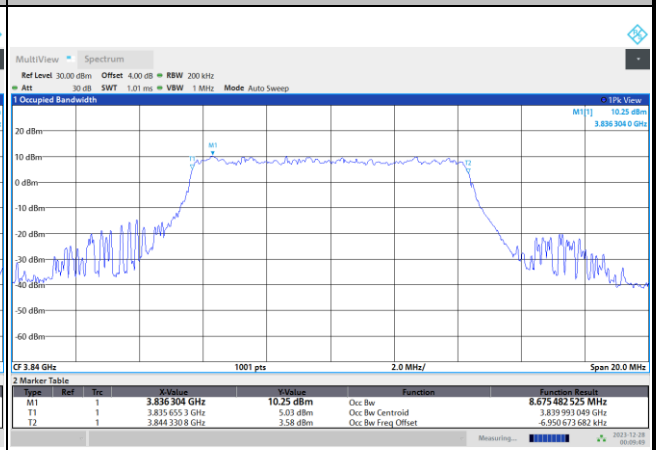

FR1 n77 / 10MHz / CP OFDM / Middle Channel / Full RB

QPSK

12:07:28 AM 12/28/2023

16QAM

12:08:14 AM 12/28/2023

64QAM

12:09:01 AM 12/28/2023

256QAM