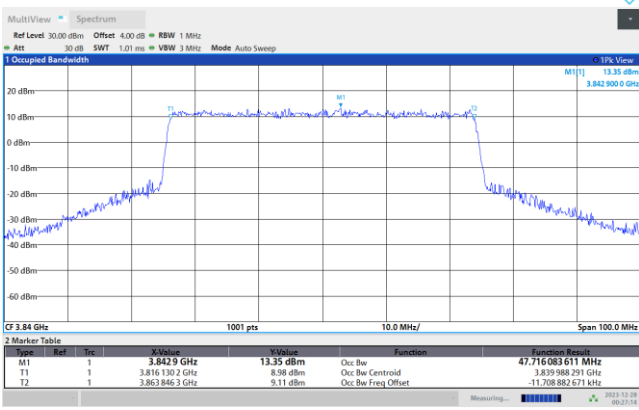

64QAM

256QAM