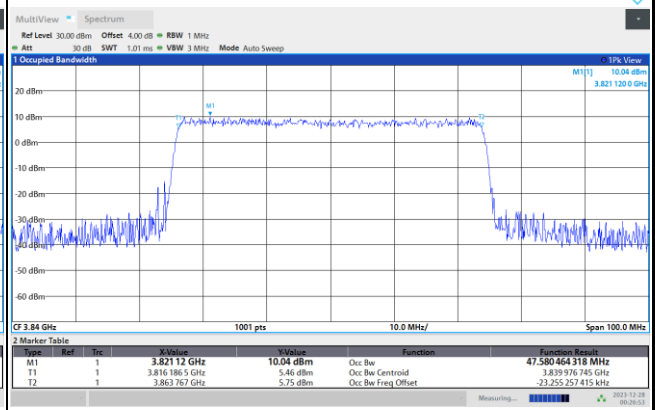

64QAM

256QAM