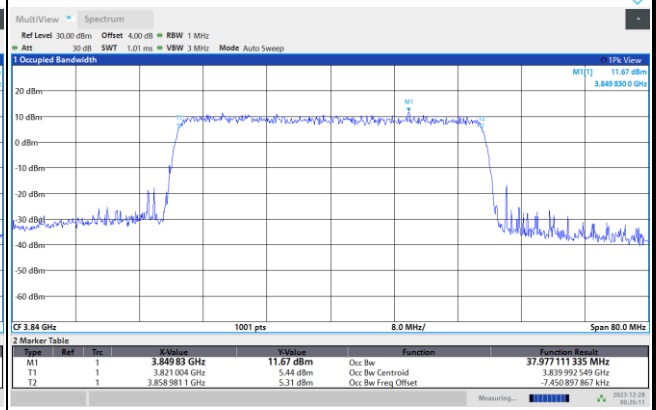

FR1 n77 / 40MHz / CP OFDM / Middle Channel / Full RB

QPSK

16QAM

64QAM

256QAM

FR1 n77 / 50MHz / CP OFDM / Middle Channel / Full RB

QPSK

16QAM