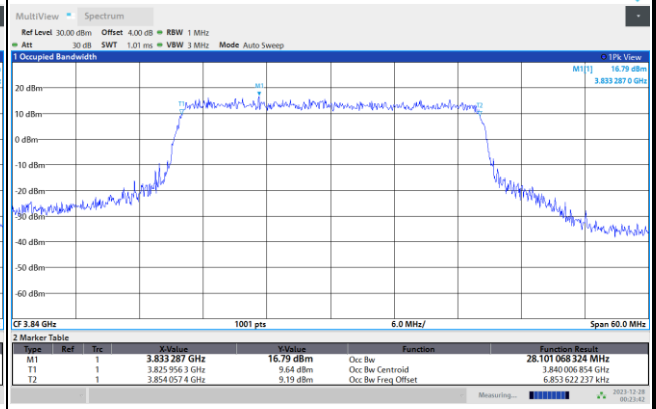

16QAM

64QAM

256QAM

FR1 n77 / 30MHz / CP OFDM / Middle Channel / Full RB

QPSK

16QAM

64QAM

256QAM