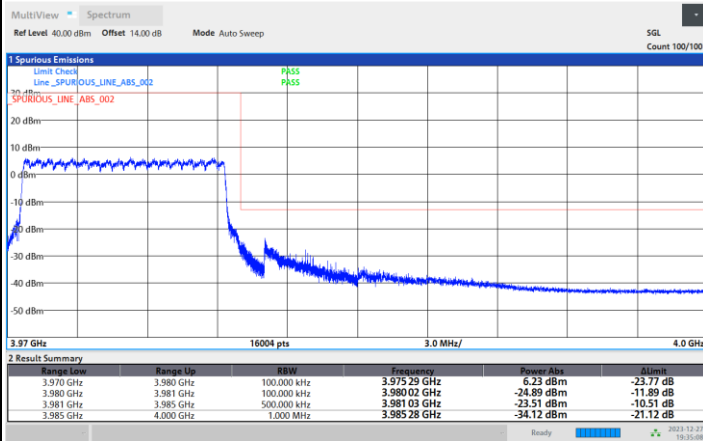

Lowest Band Edge / 1RB0

Highest Band Edge / 1RBmax

Lowest Band Edge / Full RB

Highest Band Edge / Full RB

FR1 n77 / 10MHz / CP OFDM / 16QAM

Lowest Band Edge / 1RB0

Highest Band Edge / 1RBmax

Lowest Band Edge / Full RB

Highest Band Edge / Full RB

FR1 n77 / 10MHz / CP OFDM / 64QAM

Lowest Band Edge / 1RB0

Highest Band Edge / 1RBmax

Lowest Band Edge / Full RB

Highest Band Edge / Full RB

FR1 n77 / 10MHz / CP OFDM / 256QAM

Lowest Band Edge / 1RB0