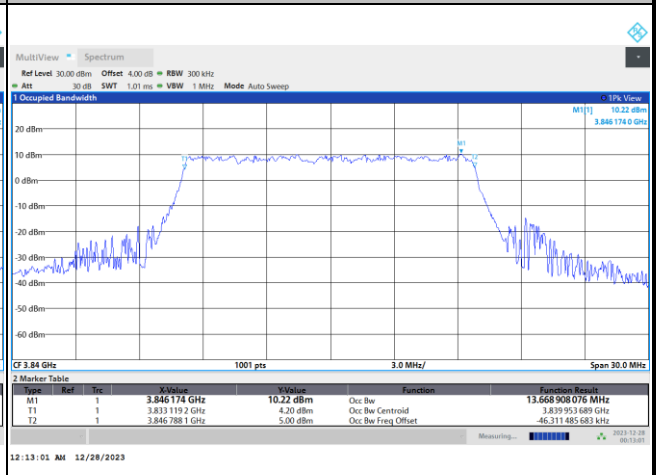

12:09:50 AM 12/28/2023

FR1 n77 / 15MHz / CP OFDM / Middle Channel / Full RB

QPSK

16QAM

64QAM

256QAM

FR1 n77 / 20MHz / CP OFDM / Middle Channel / Full RB

QPSK