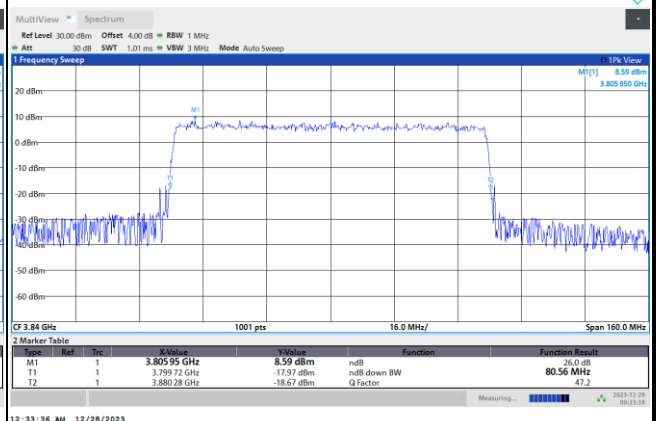

64QAM

256QAM