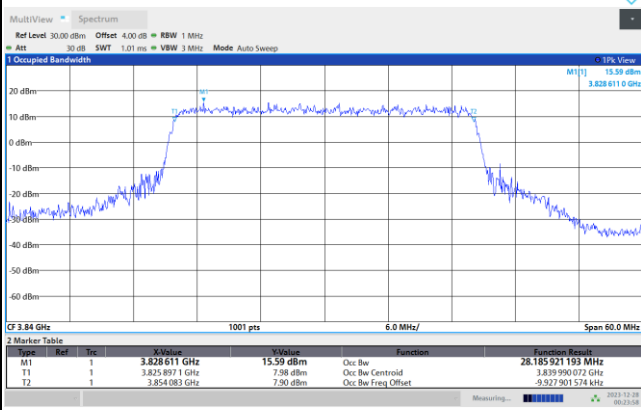

16QAM

64QAM

256QAM

FR1 n77 / 30MHz / CP OFDM / Middle Channel / Full RB

QPSK

16QAM

64QAM

256QAM