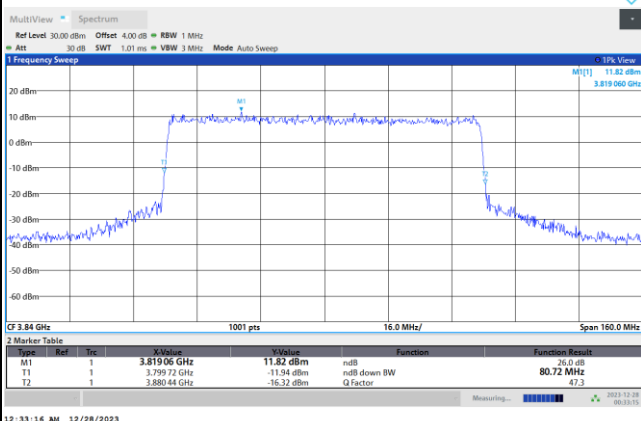

64QAM

256QAM