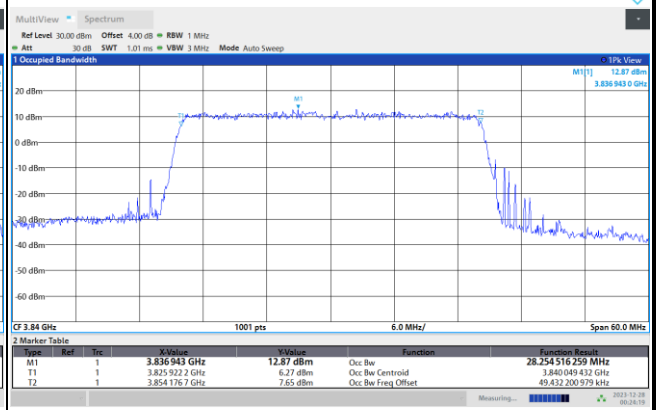

16QAM

64QAM

256QAM

FR1 n77 / 30MHz / CP OFDM / Middle Channel / Full RB

QPSK

16QAM

64QAM

256QAM