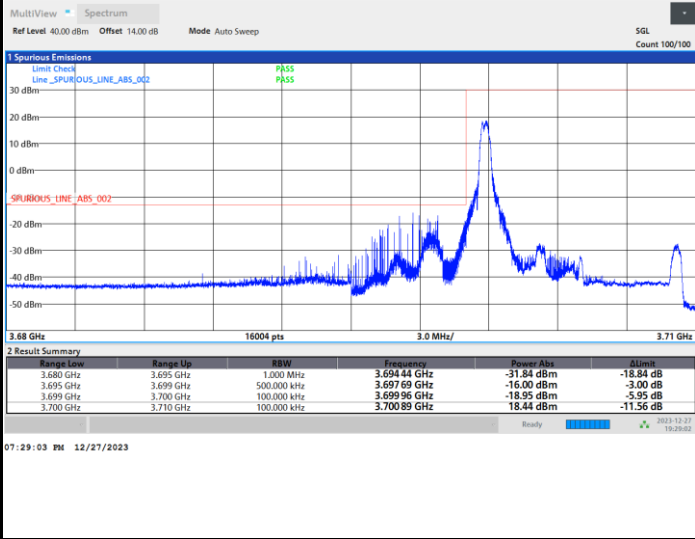

Lowest Band Edge / 1RB0

Highest Band Edge / 1RBmax

Lowest Band Edge / Full RB

Highest Band Edge / Full RB

FR1 n77 / 10MHz / CP OFDM / 16QAM

Lowest Band Edge / 1RB0

Highest Band Edge / 1RBmax

Lowest Band Edge / Full RB

Highest Band Edge / Full RB

FR1 n77 / 10MHz / CP OFDM / 64QAM

Lowest Band Edge / 1RB0

Highest Band Edge / 1RBmax

Lowest Band Edge / Full RB

Highest Band Edge / Full RB

FR1 n77 / 10MHz / CP OFDM / 256QAM

Lowest Band Edge / 1RB0

Highest Band Edge / 1RBmax

Lowest Band Edge / Full RB

Highest Band Edge / Full RB

FR1 n77 / 15MHz / CP OFDM / QPSK

Lowest Band Edge / Full RB

Highest Band Edge / Full RB

FR1 n77 / 15MHz / CP OFDM / 16QAM

Lowest Band Edge / Full RB