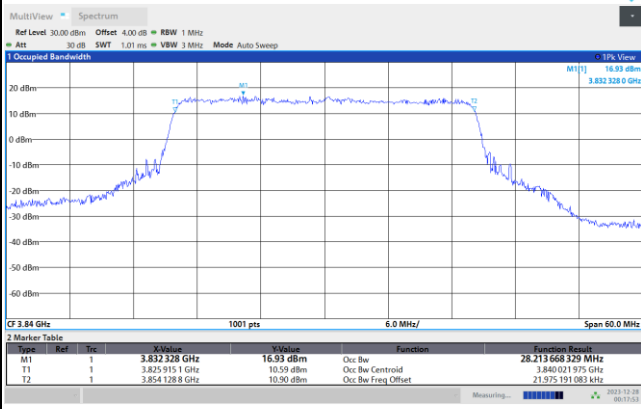

16QAM

64QAM

256QAM

FR1 n77 / 30MHz / CP OFDM / Middle Channel / Full RB

QPSK

16QAM

64QAM

256QAM