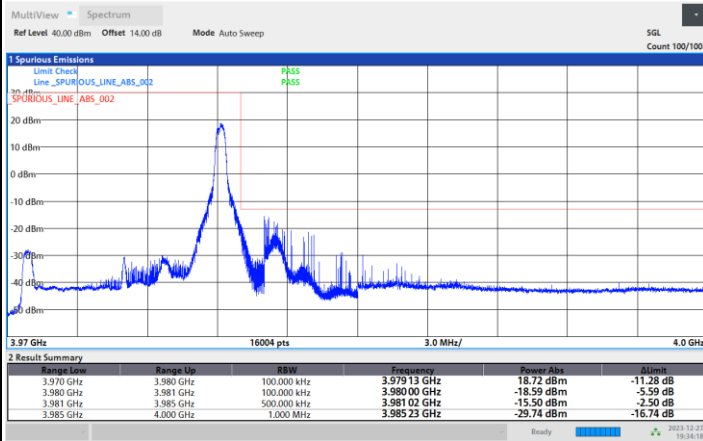

Lowest Band Edge / 1RB0

Highest Band Edge / 1RBmax

Lowest Band Edge / Full RB

Highest Band Edge / Full RB

FR1 n77 / 10MHz / CP OFDM / 16QAM

Lowest Band Edge / 1RB0

Highest Band Edge / 1RBmax

Lowest Band Edge / Full RB