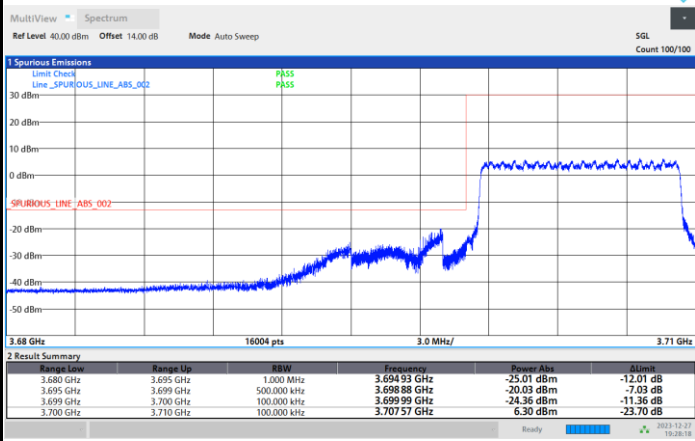

Lowest Band Edge / 1RB0

Highest Band Edge / 1RBmax

Lowest Band Edge / Full RB

Highest Band Edge / Full RB

FR1 n77 / 10MHz / CP OFDM / 16QAM

Lowest Band Edge / 1RB0

Highest Band Edge / 1RBmax

Lowest Band Edge / Full RB

Highest Band Edge / Full RB

FR1 n77 / 10MHz / CP OFDM / 64QAM

Lowest Band Edge / 1RB0

Highest Band Edge / 1RBmax

Lowest Band Edge / Full RB

Highest Band Edge / Full RB

FR1 n77 / 10MHz / CP OFDM / 256QAM

Lowest Band Edge / 1RB0