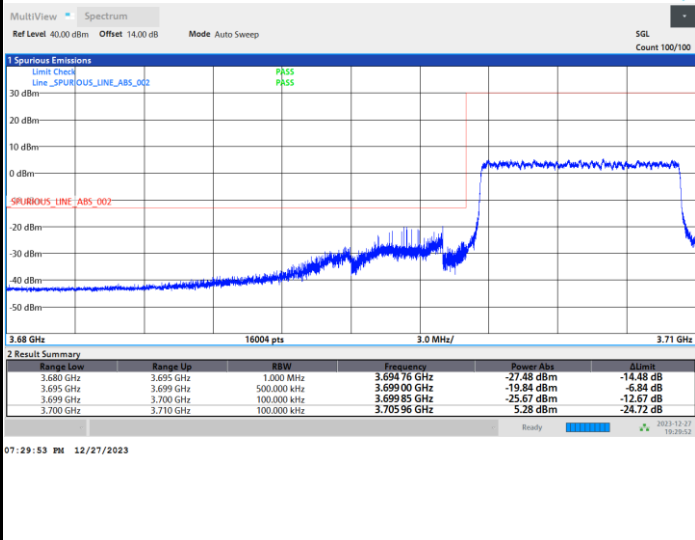

Lowest Band Edge / 1RB0

Highest Band Edge / 1RBmax

Lowest Band Edge / Full RB

Highest Band Edge / Full RB

FR1 n77 / 10MHz / CP OFDM / 16QAM

Lowest Band Edge / 1RB0

Highest Band Edge / 1RBmax

Lowest Band Edge / Full RB

Highest Band Edge / Full RB

FR1 n77 / 10MHz / CP OFDM / 64QAM

Lowest Band Edge / 1RB0

Highest Band Edge / 1RBmax

Lowest Band Edge / Full RB

Highest Band Edge / Full RB

FR1 n77 / 10MHz / CP OFDM / 256QAM

Lowest Band Edge / 1RB0

Highest Band Edge / 1RBmax

Lowest Band Edge / Full RB

Highest Band Edge / Full RB

FR1 n77 / 15MHz / CP OFDM / QPSK

Lowest Band Edge / Full RB

Highest Band Edge / Full RB

FR1 n77 / 15MHz / CP OFDM / 16QAM

Lowest Band Edge / Full RB