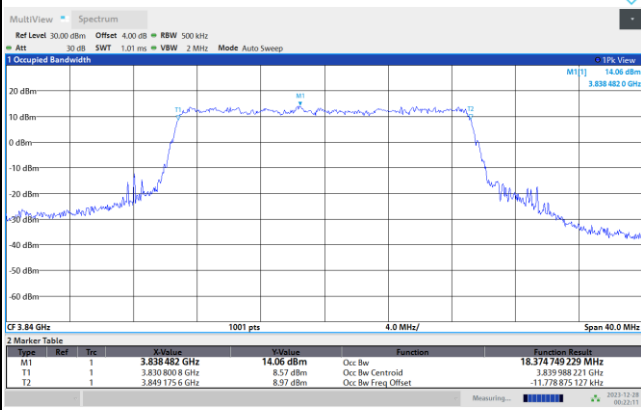

64QAM

256QAM