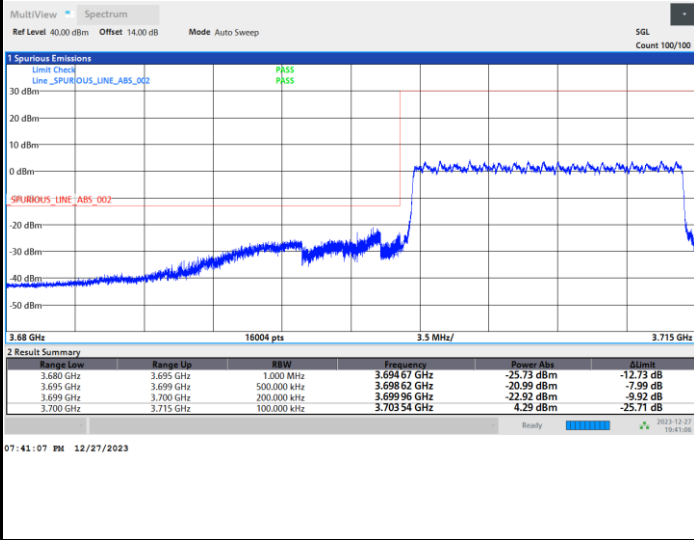

Highest Band Edge / 1RBmax

Lowest Band Edge / Full RB

Highest Band Edge / Full RB

FR1 n77 / 15MHz / CP OFDM / QPSK

Lowest Band Edge / Full RB

Highest Band Edge / Full RB

FR1 n77 / 15MHz / CP OFDM / 16QAM

Lowest Band Edge / Full RB

Highest Band Edge / Full RB

FR1 n77 / 15MHz / CP OFDM / 64QAM

Lowest Band Edge / Full RB

Highest Band Edge / Full RB

FR1 n77 / 15MHz / CP OFDM / 256QAM

Lowest Band Edge / Full RB

Highest Band Edge / Full RB