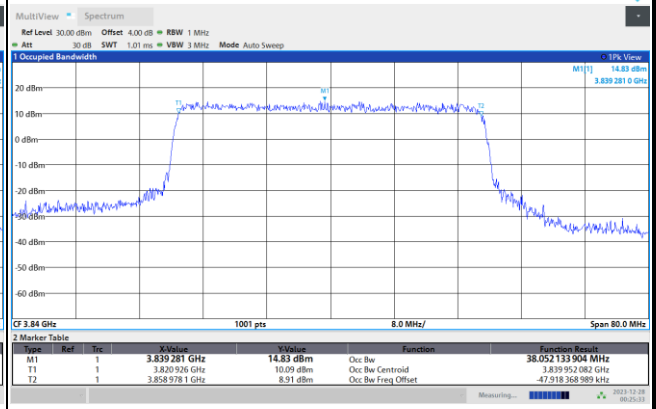

FR1 n77 / 40MHz / CP OFDM / Middle Channel / Full RB

QPSK

16QAM