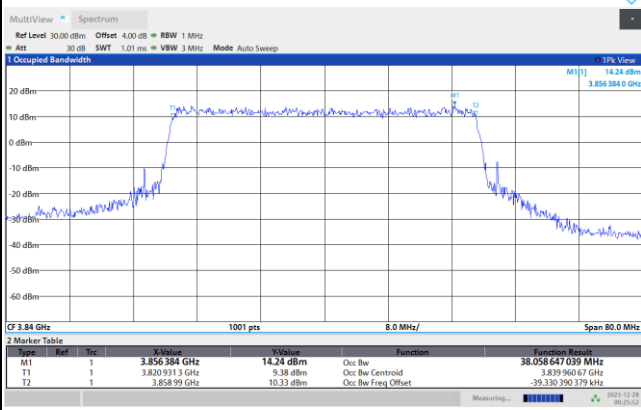

FR1 n77 / 40MHz / CP OFDM / Middle Channel / Full RB

QPSK

16QAM

64QAM

256QAM

FR1 n77 / 50MHz / CP OFDM / Middle Channel / Full RB

QPSK

16QAM