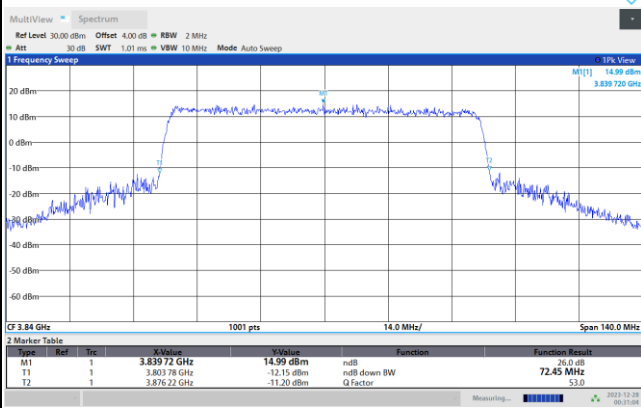

64QAM

256QAM

FR1 n77 / 70MHz / CP OFDM / Middle Channel / Full RB

QPSK

16QAM

64QAM

256QAM

FR1 n77 / 80MHz / CP OFDM / Middle Channel / Full RB