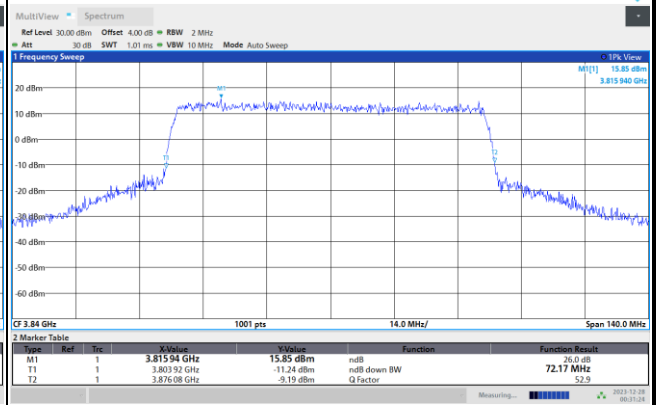

64QAM

256QAM

FR1 n77 / 70MHz / CP OFDM / Middle Channel / Full RB

QPSK

16QAM

64QAM

256QAM

FR1 n77 / 80MHz / CP OFDM / Middle Channel / Full RB