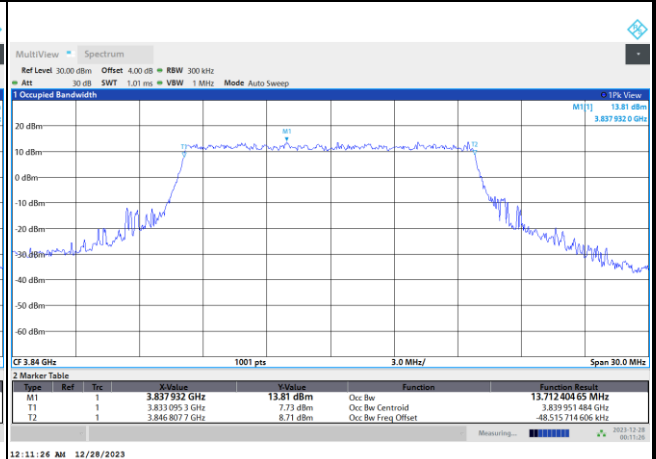

FR1 n77 / 15MHz / CP OFDM / Middle Channel / Full RB

QPSK

16QAM