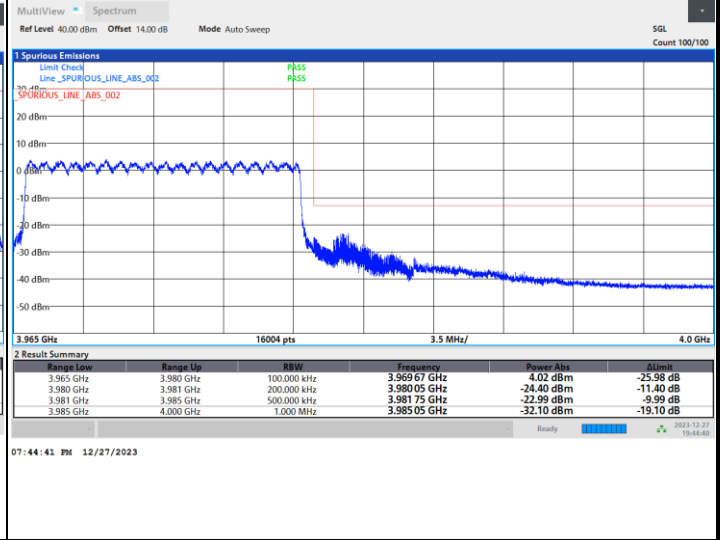

Highest Band Edge / 1RBmax

Lowest Band Edge / Full RB

Highest Band Edge / Full RB

FR1 n77 / 15MHz / CP OFDM / QPSK

Lowest Band Edge / Full RB

Highest Band Edge / Full RB

FR1 n77 / 15MHz / CP OFDM / 16QAM

Lowest Band Edge / Full RB

Highest Band Edge / Full RB

FR1 n77 / 15MHz / CP OFDM / 64QAM

Lowest Band Edge / Full RB

Highest Band Edge / Full RB

FR1 n77 / 15MHz / CP OFDM / 256QAM

Lowest Band Edge / Full RB

Highest Band Edge / Full RB