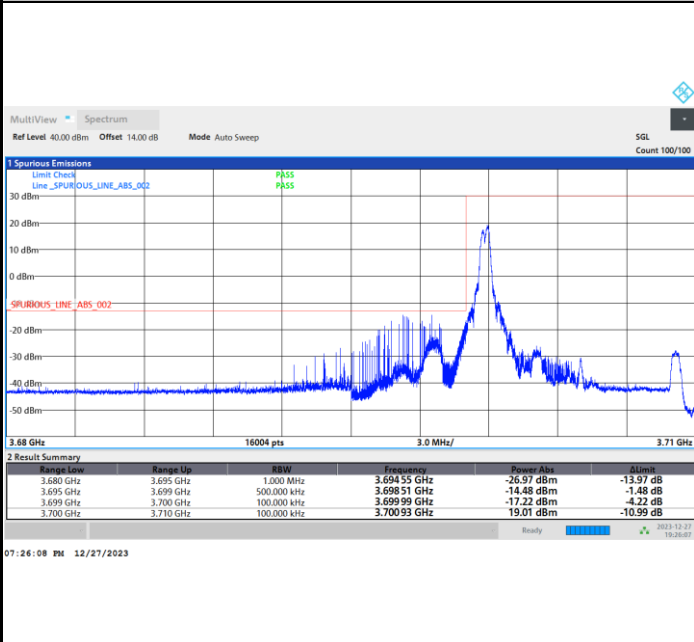

256QAM

FR1 n77 / 90MHz / CP OFDM / Middle Channel / Full RB

QPSK

16QAM

64QAM

256QAM

Conducted Band Edge

FR1 n77 / 10MHz / CP OFDM / QPSK

Lowest Band Edge / 1RB0

Highest Band Edge / 1RBmax

Lowest Band Edge / Full RB

Highest Band Edge / Full RB

FR1 n77 / 10MHz / CP OFDM / 16QAM

Lowest Band Edge / 1RB0

Highest Band Edge / 1RBmax

Lowest Band Edge / Full RB