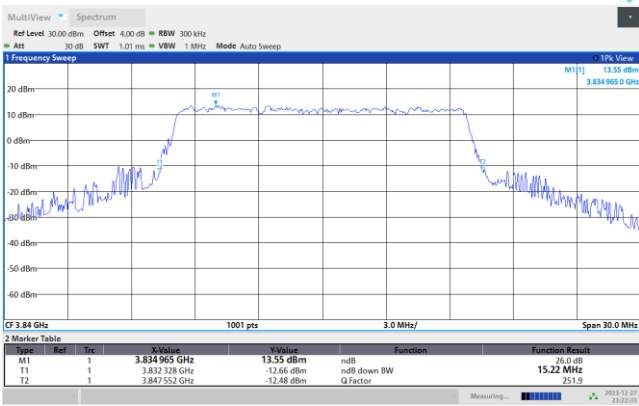

64QAM

256QAM