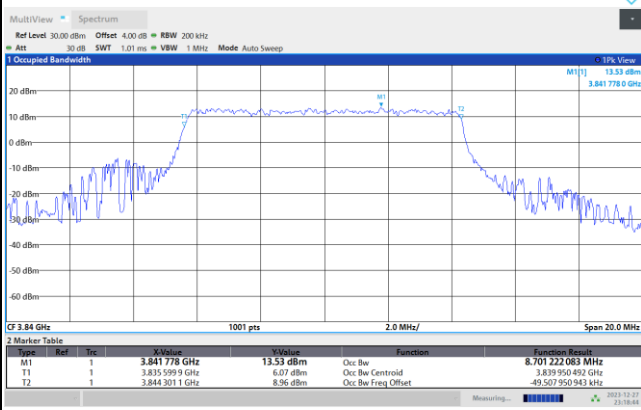

FR1 n77 / 10MHz / CP OFDM / Middle Channel / Full RB

QPSK

16QAM

64QAM

256QAM

FR1 n77 / 15MHz / CP OFDM / Middle Channel / Full RB

QPSK

16QAM