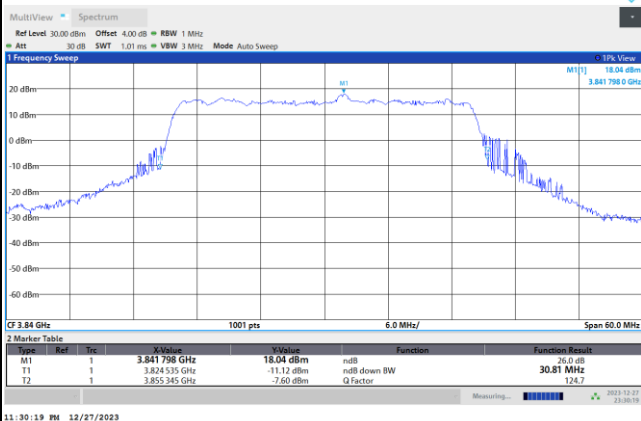

64QAM

256QAM