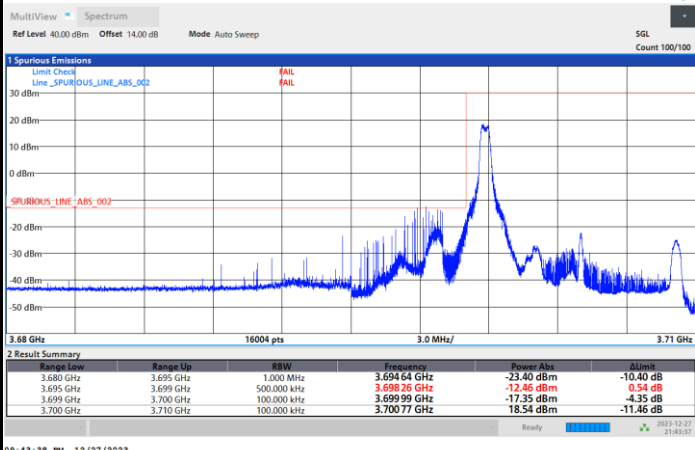

# Conducted Band Edge

FR1 n77 / 10MHz / CP OFDM / QPSK

Lowest Band Edge / 1RB0

Highest Band Edge / 1RBmax

Power Limit -13dBm > -27.59 dBm Pass

Power Limit -13dBm > -30.26 dBm Pass

FR1 n77 / 10MHz / CP OFDM / 16QAM