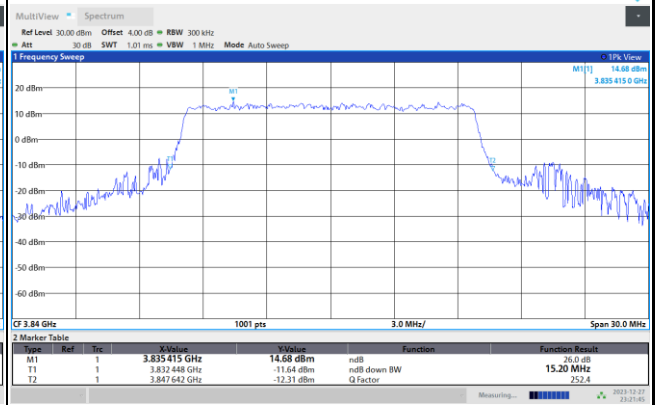

FR1 n77 / 10MHz / CP OFDM / Middle Channel / Full RB

QPSK

16QAM

64QAM

256QAM

FR1 n77 / 15MHz / CP OFDM / Middle Channel / Full RB

QPSK

16QAM