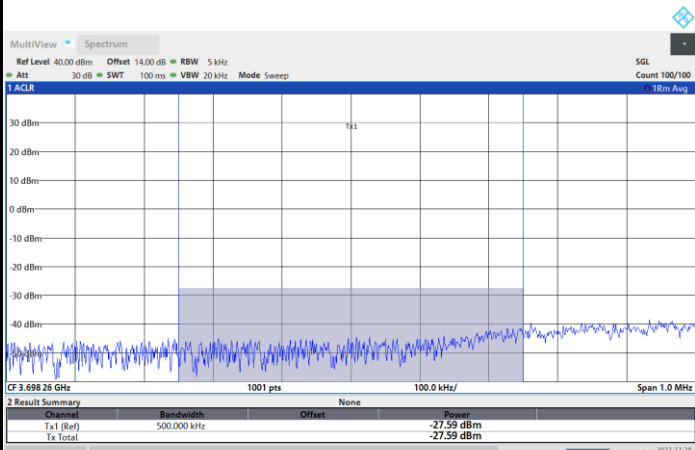

# Conducted Band Edge

FR1 n77 / 10MHz / CP OFDM / QPSK

Lowest Band Edge / 1RB0

Highest Band Edge / 1RBmax

Power Limit -13dBm > -27.59 dBm Pass

Power Limit -13dBm > -30.26 dBm Pass

FR1 n77 / 10MHz / CP OFDM / 16QAM

Lowest Band Edge / 1RB0

Highest Band Edge / 1RBmax

Power Limit -13dBm > -28.72 dBm Pass

Power Limit -13dBm > -30.96 dBm Pass