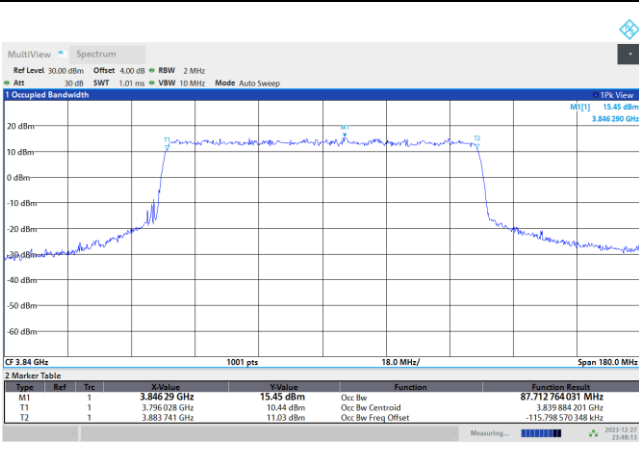

FR1 n77 / 90MHz / CP OFDM / Middle Channel / Full RB

QPSK

16QAM