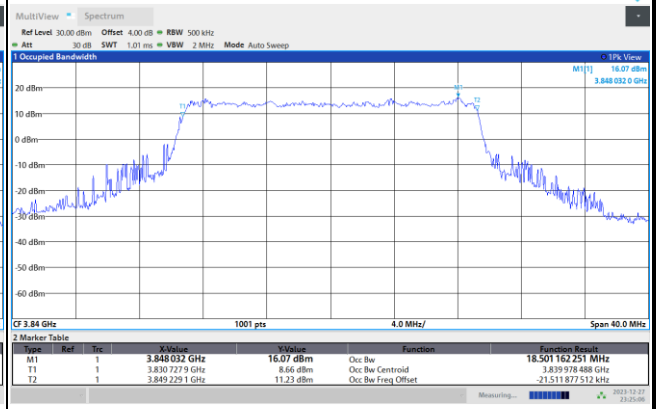

64QAM

256QAM

FR1 n77 / 20MHz / CP OFDM / Middle Channel / Full RB

QPSK

16QAM

64QAM

256QAM

FR1 n77 / 30MHz / CP OFDM / Middle Channel / Full RB