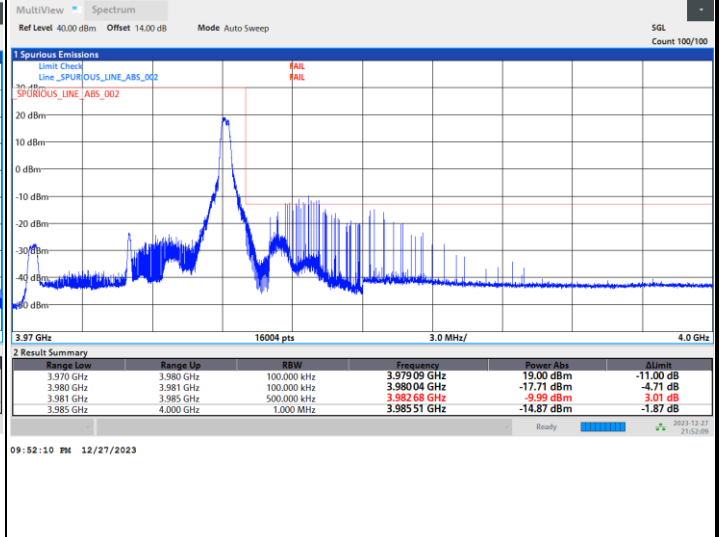

# Conducted Band Edge

FR1 n77 / 10MHz / CP OFDM / QPSK

Lowest Band Edge / 1RB0

Highest Band Edge / 1RBmax

Power Limit -13dBm > -27.59 dBm Pass

Power Limit -13dBm > -30.26 dBm Pass

FR1 n77 / 10MHz / CP OFDM / 16QAM

Lowest Band Edge / 1RB0

Highest Band Edge / 1RBmax

Power Limit -13dBm > -28.72 dBm Pass

Power Limit -13dBm > -30.96 dBm Pass