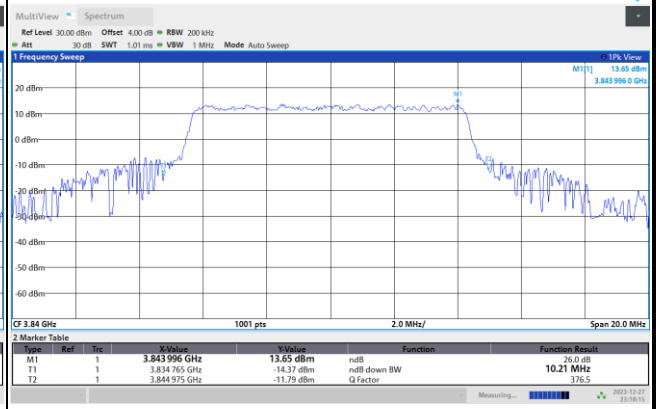

FR1 n77 / 10MHz / CP OFDM / Middle Channel / Full RB

QPSK

16QAM

64QAM

256QAM

FR1 n77 / 15MHz / CP OFDM / Middle Channel / Full RB

QPSK

16QAM