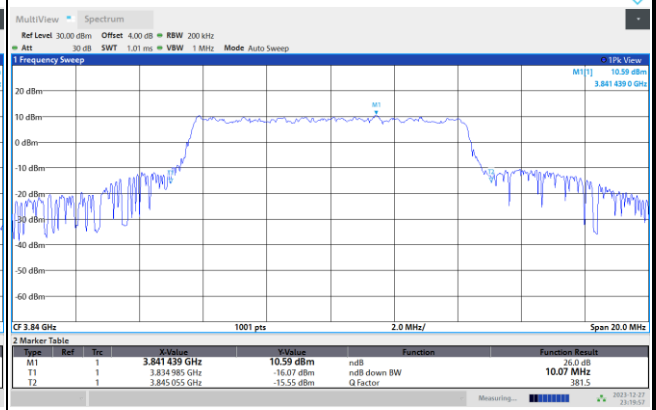

FR1 n77 / 10MHz / CP OFDM / Middle Channel / Full RB

QPSK

16QAM

64QAM

256QAM

FR1 n77 / 15MHz / CP OFDM / Middle Channel / Full RB

QPSK

16QAM