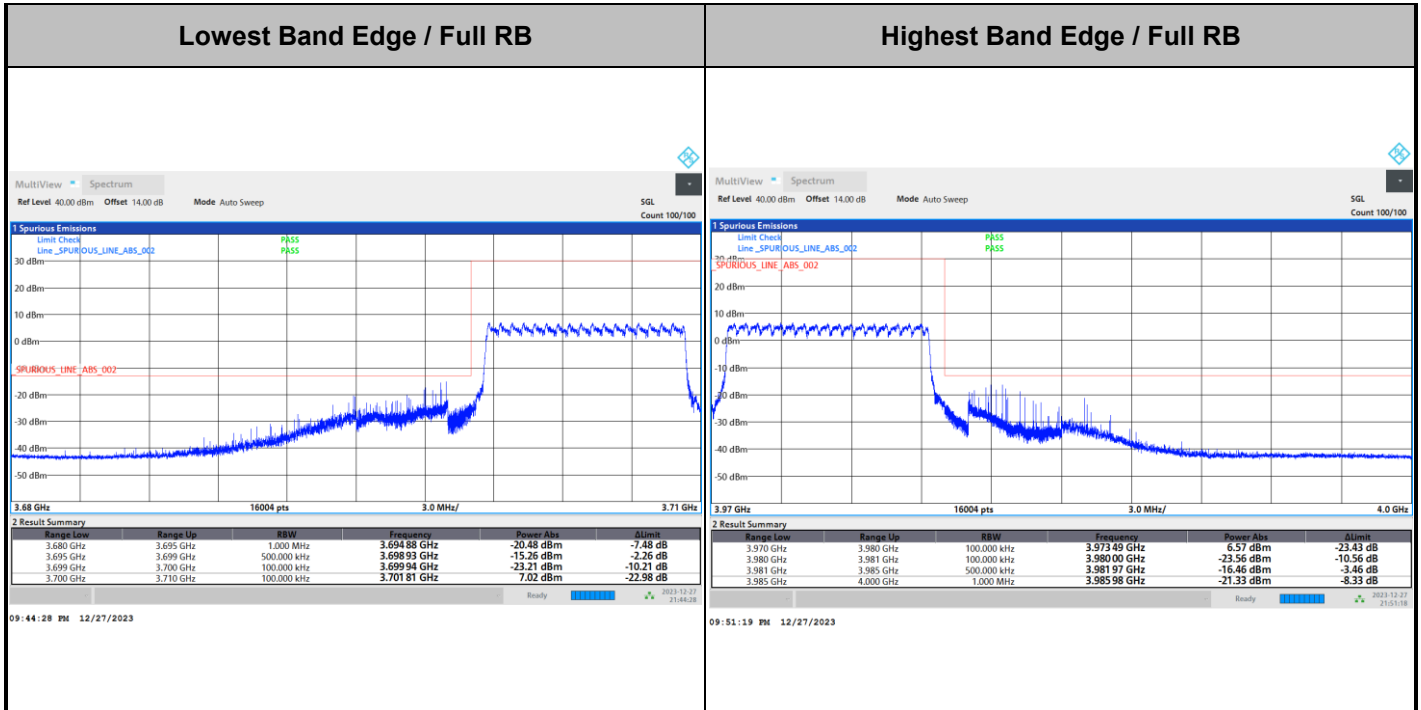

# Conducted Band Edge

FR1 n77 / 10MHz / CP OFDM / QPSK

Lowest Band Edge / 1RB0

Highest Band Edge / 1RBmax

Power Limit -13dBm > -27.59 dBm Pass

Power Limit -13dBm > -30.26 dBm Pass

FR1 n77 / 10MHz / CP OFDM / 16QAM

Lowest Band Edge / 1RB0

Highest Band Edge / 1RBmax

Power Limit -13dBm > -28.72 dBm Pass

Power Limit -13dBm > -30.96 dBm Pass