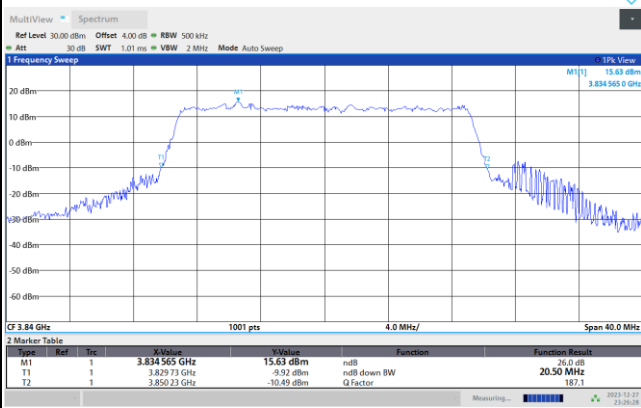

64QAM

256QAM

FR1 n77 / 20MHz / CP OFDM / Middle Channel / Full RB

QPSK

16QAM

64QAM

256QAM

FR1 n77 / 30MHz / CP OFDM / Middle Channel / Full RB