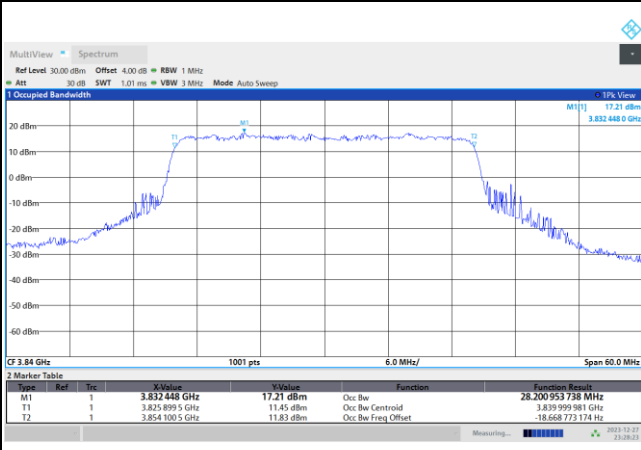

FR1 n77 / 30MHz / CP OFDM / Middle Channel / Full RB

QPSK

16QAM