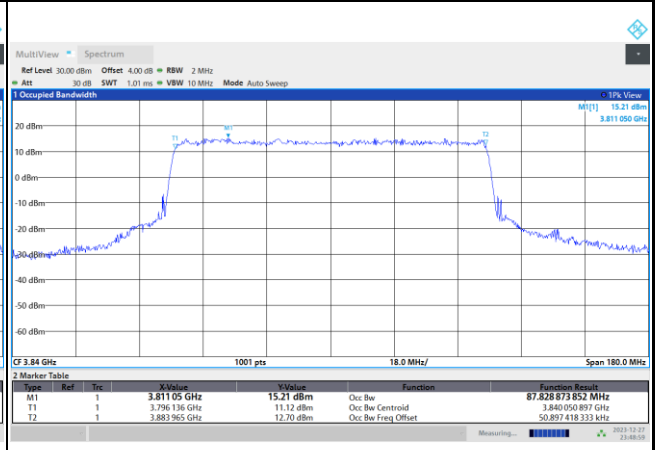

FR1 n77 / 90MHz / CP OFDM / Middle Channel / Full RB

QPSK

16QAM