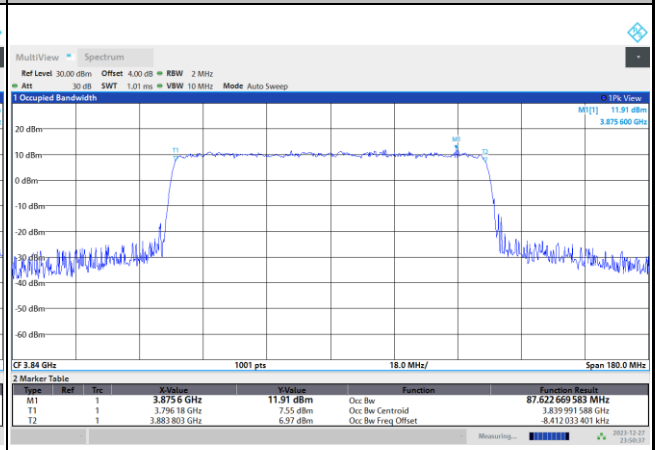

11:47:23 PM 12/27/2023

FR1 n77 / 90MHz / CP OFDM / Middle Channel / Full RB

QPSK

16QAM

64QAM

256QAM

FR1 n77 / 100MHz / CP OFDM / Middle Channel / Full RB

QPSK