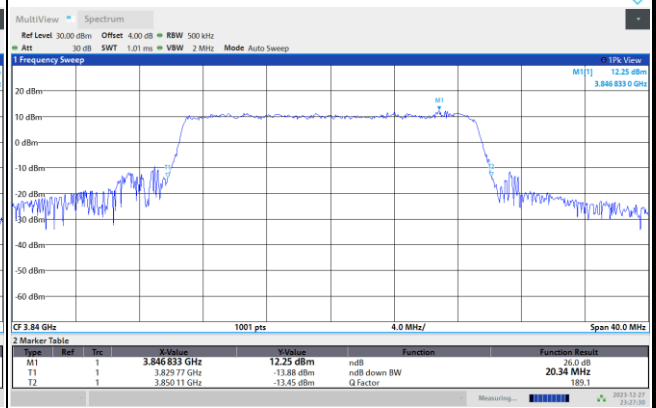

64QAM

256QAM

FR1 n77 / 20MHz / CP OFDM / Middle Channel / Full RB

QPSK

16QAM

64QAM

256QAM

FR1 n77 / 30MHz / CP OFDM / Middle Channel / Full RB