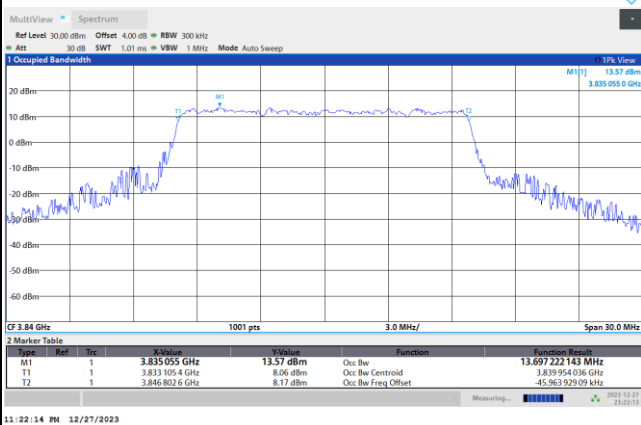

64QAM

256QAM