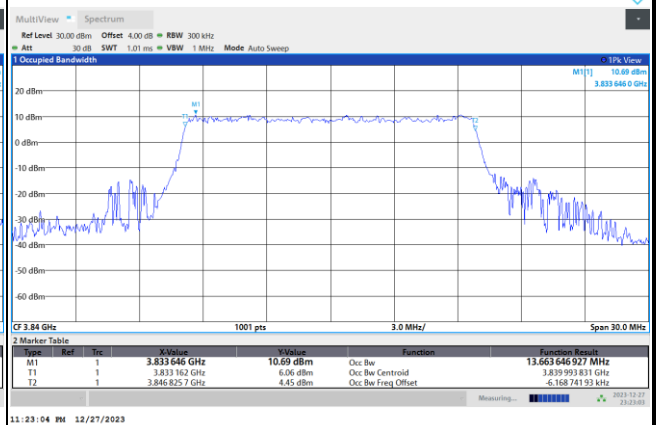

64QAM

256QAM