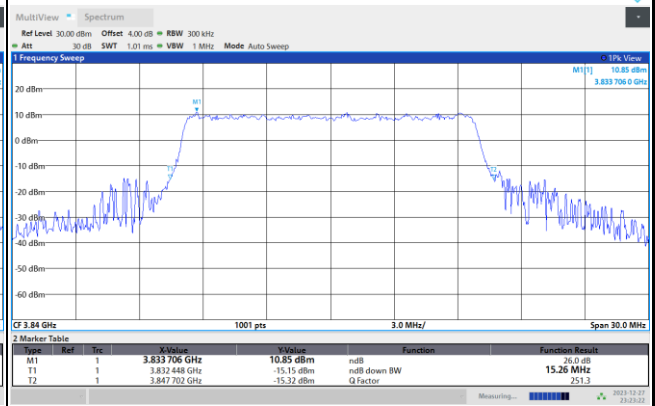

64QAM

256QAM