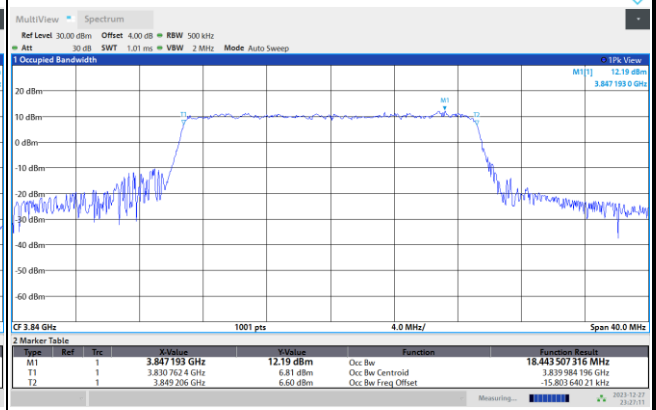

64QAM

256QAM

FR1 n77 / 20MHz / CP OFDM / Middle Channel / Full RB

QPSK

16QAM

64QAM

256QAM

FR1 n77 / 30MHz / CP OFDM / Middle Channel / Full RB