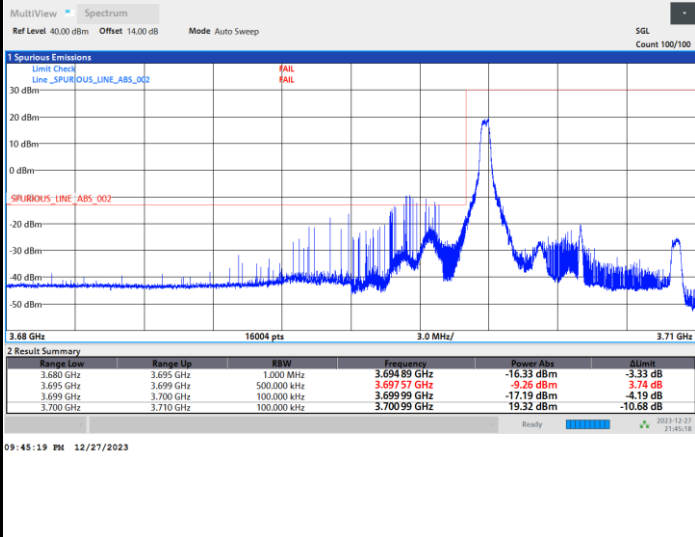

# Conducted Band Edge

FR1 n77 / 10MHz / CP OFDM / QPSK

Lowest Band Edge / 1RB0

Highest Band Edge / 1RBmax

Power Limit -13dBm > -27.59 dBm Pass

Power Limit -13dBm > -30.26 dBm Pass

FR1 n77 / 10MHz / CP OFDM / 16QAM

Lowest Band Edge / 1RB0

Highest Band Edge / 1RBmax

Power Limit -13dBm > -28.72 dBm Pass

Power Limit -13dBm > -30.96 dBm Pass