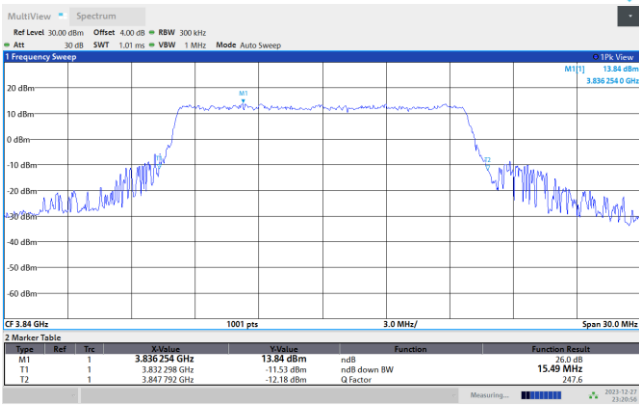

FR1 n77 / 10MHz / CP OFDM / Middle Channel / Full RB

QPSK

16QAM

64QAM

256QAM

FR1 n77 / 15MHz / CP OFDM / Middle Channel / Full RB

QPSK

16QAM