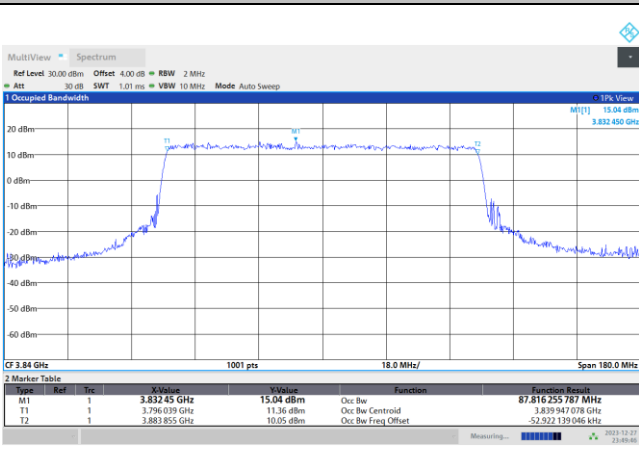

11:47:23 PM 12/27/2023

FR1 n77 / 90MHz / CP OFDM / Middle Channel / Full RB

QPSK

16QAM

64QAM

256QAM

FR1 n77 / 100MHz / CP OFDM / Middle Channel / Full RB

QPSK