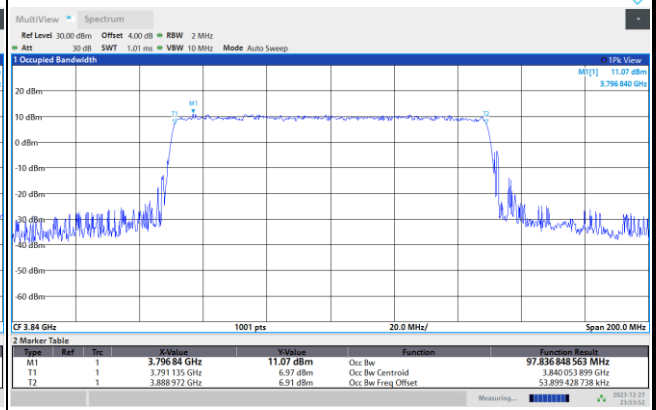

64QAM

256QAM