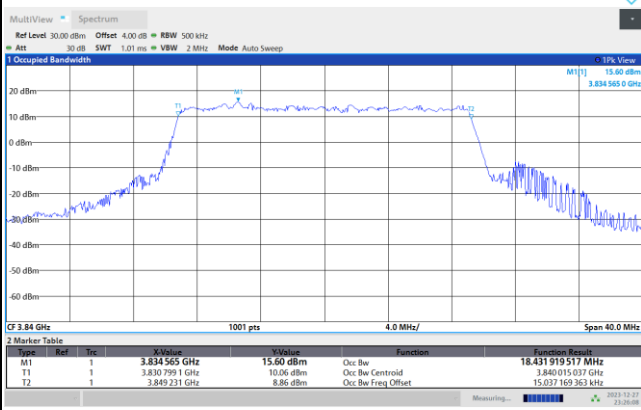

64QAM

256QAM

FR1 n77 / 20MHz / CP OFDM / Middle Channel / Full RB

QPSK

16QAM

64QAM

256QAM

FR1 n77 / 30MHz / CP OFDM / Middle Channel / Full RB