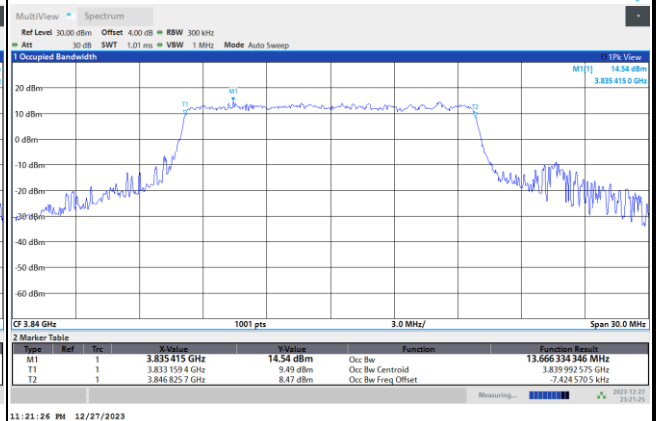

FR1 n77 / 10MHz / CP OFDM / Middle Channel / Full RB

QPSK

16QAM

64QAM

256QAM

FR1 n77 / 15MHz / CP OFDM / Middle Channel / Full RB

QPSK

16QAM