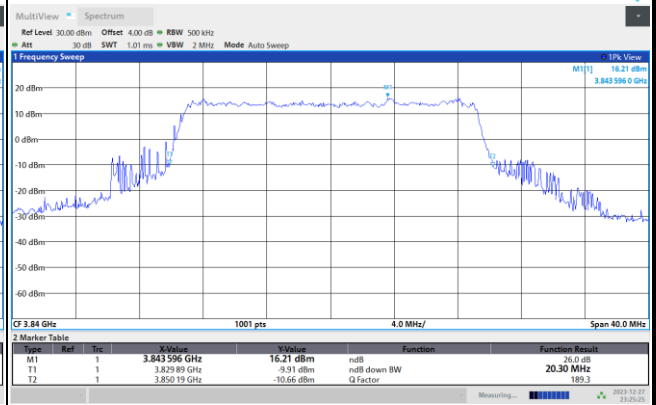

64QAM

256QAM

FR1 n77 / 20MHz / CP OFDM / Middle Channel / Full RB

QPSK

16QAM

64QAM

256QAM

FR1 n77 / 30MHz / CP OFDM / Middle Channel / Full RB