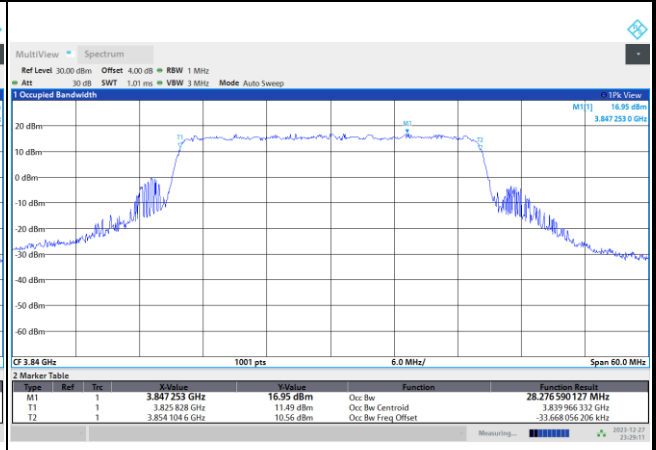

FR1 n77 / 30MHz / CP OFDM / Middle Channel / Full RB

QPSK

16QAM