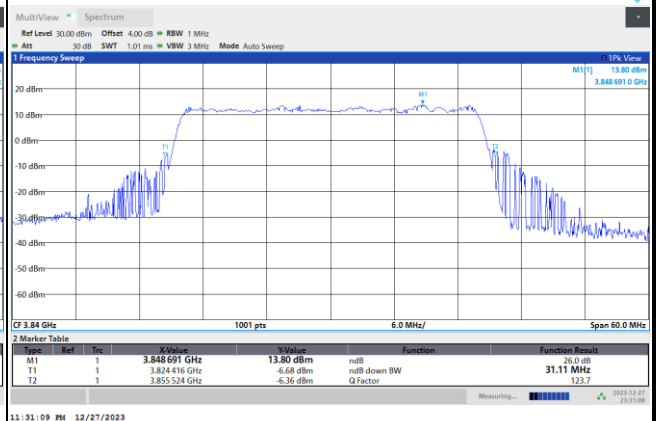

64QAM

256QAM