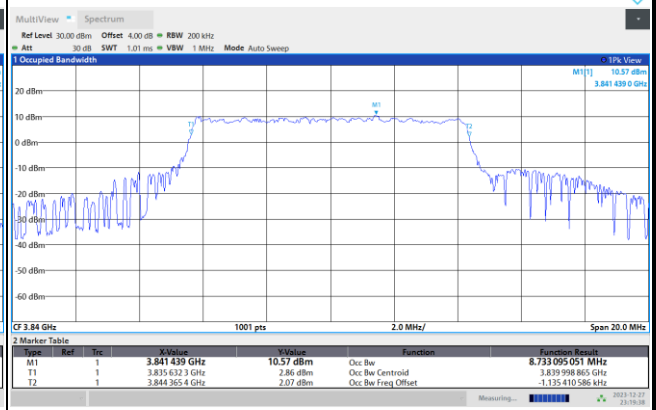

FR1 n77 / 10MHz / CP OFDM / Middle Channel / Full RB

QPSK

16QAM

64QAM

256QAM

FR1 n77 / 15MHz / CP OFDM / Middle Channel / Full RB

QPSK

16QAM