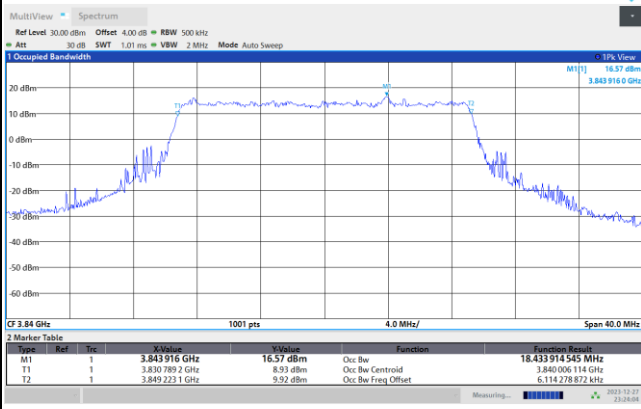

64QAM

256QAM

FR1 n77 / 20MHz / CP OFDM / Middle Channel / Full RB

QPSK

16QAM

64QAM

256QAM

FR1 n77 / 30MHz / CP OFDM / Middle Channel / Full RB