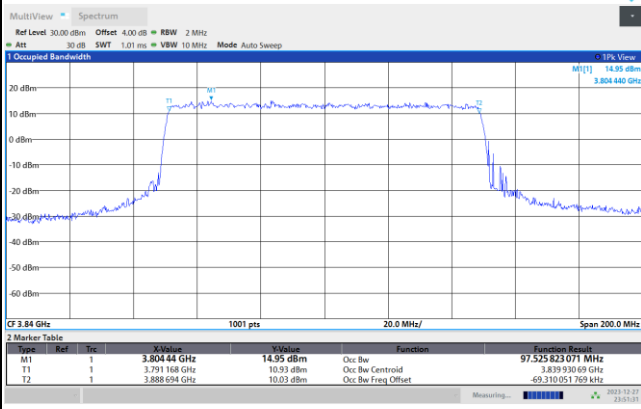

FR1 n77 / 100MHz / CP OFDM / Middle Channel / Full RB

QPSK

16QAM