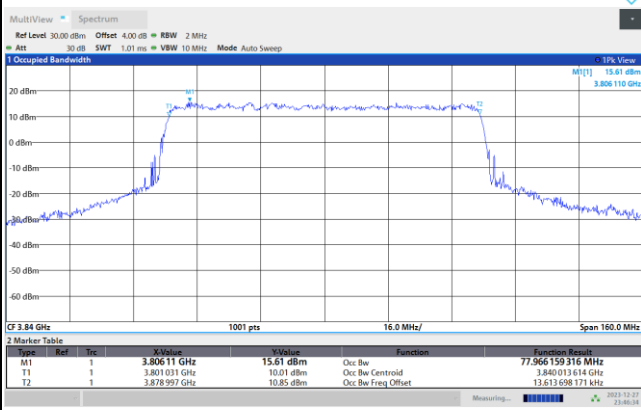

FR1 n77 / 80MHz / CP OFDM / Middle Channel / Full RB

QPSK

11:45:01 PM 12/27/2023

16QAM

11:45:48 PM 12/27/2023

64QAM

11:46:35 PM 12/27/2023

256QAM