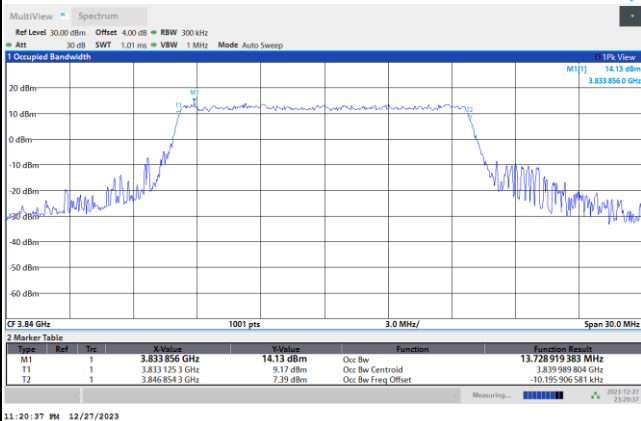

FR1 n77 / 10MHz / CP OFDM / Middle Channel / Full RB

QPSK

16QAM

64QAM

256QAM

FR1 n77 / 15MHz / CP OFDM / Middle Channel / Full RB

QPSK

16QAM