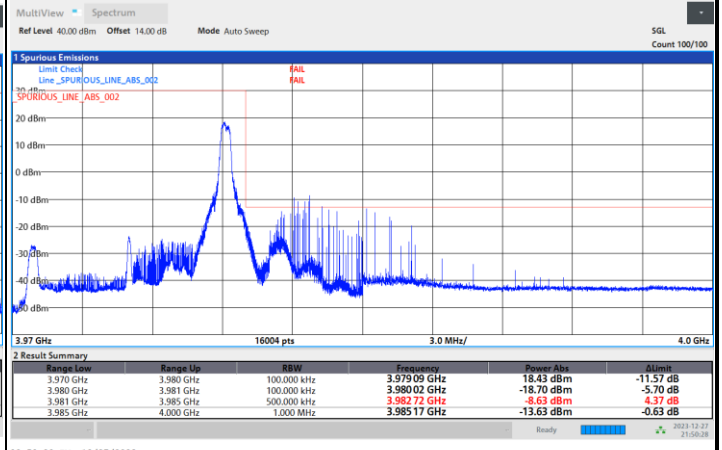

# Conducted Band Edge

FR1 n77 / 10MHz / CP OFDM / QPSK

Lowest Band Edge / 1RB0

Highest Band Edge / 1RBmax

Power Limit -13dBm > -27.59 dBm Pass

Power Limit -13dBm > -30.26 dBm Pass

FR1 n77 / 10MHz / CP OFDM / 16QAM

Lowest Band Edge / 1RB0

Highest Band Edge / 1RBmax

Power Limit -13dBm > -28.72 dBm Pass

Power Limit -13dBm > -30.96 dBm Pass