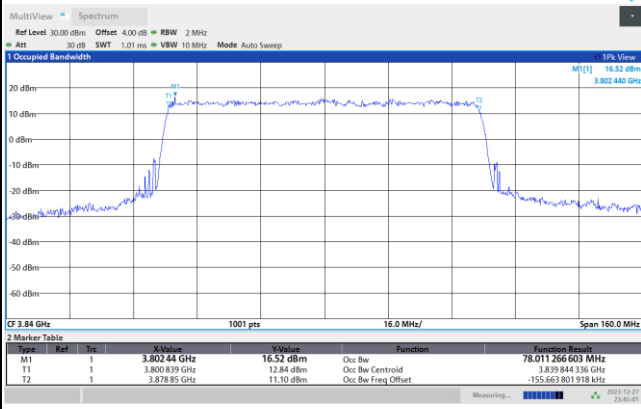

FR1 n77 / 80MHz / CP OFDM / Middle Channel / Full RB

QPSK

11:45:01 PM 12/27/2023