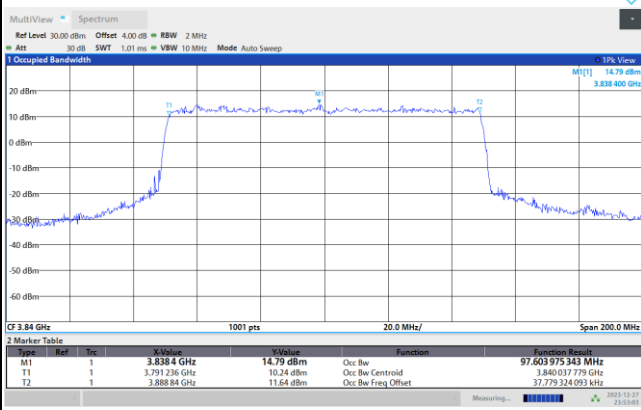

64QAM

256QAM