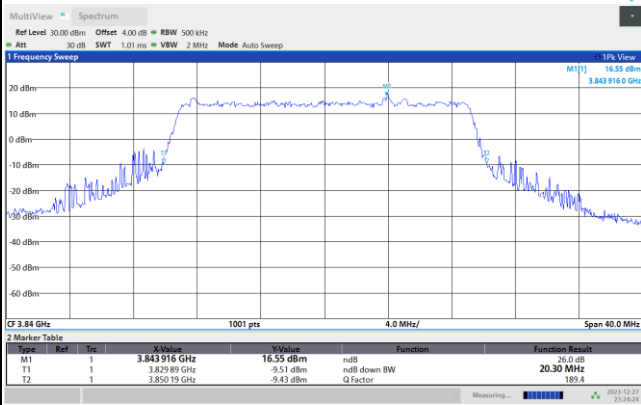

64QAM

256QAM

FR1 n77 / 20MHz / CP OFDM / Middle Channel / Full RB

QPSK

16QAM

64QAM

256QAM

FR1 n77 / 30MHz / CP OFDM / Middle Channel / Full RB