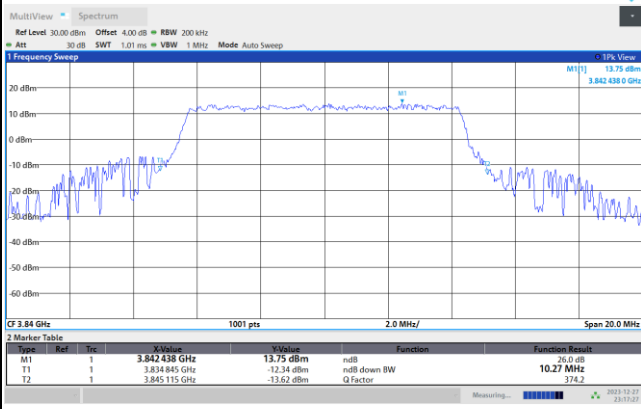

FR1 n77 / 10MHz / CP OFDM / Middle Channel / Full RB

QPSK

16QAM

64QAM

256QAM

FR1 n77 / 15MHz / CP OFDM / Middle Channel / Full RB

QPSK

16QAM