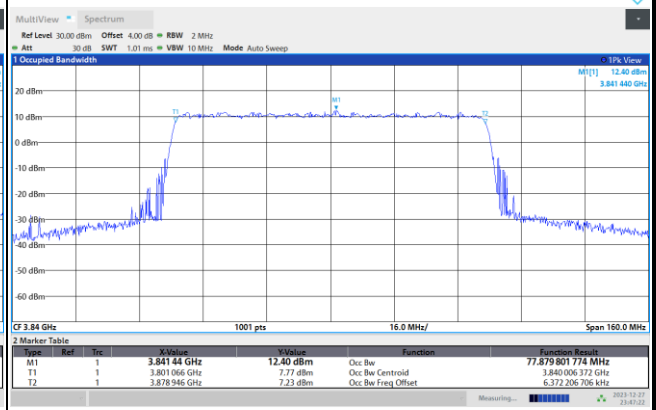

FR1 n77 / 80MHz / CP OFDM / Middle Channel / Full RB

QPSK

11:45:01 PM 12/27/2023

16QAM

11:45:48 PM 12/27/2023

64QAM

11:46:35 PM 12/27/2023

256QAM