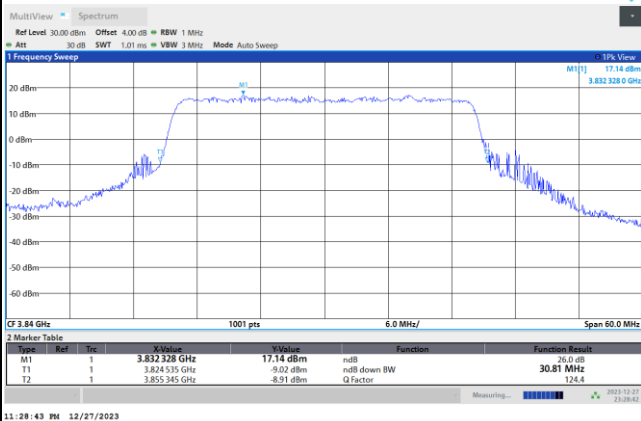

FR1 n77 / 30MHz / CP OFDM / Middle Channel / Full RB

QPSK

16QAM