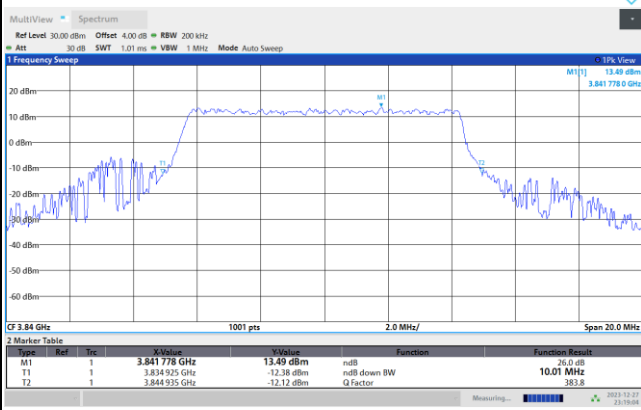

FR1 n77 / 10MHz / CP OFDM / Middle Channel / Full RB

QPSK

16QAM

64QAM

256QAM

FR1 n77 / 15MHz / CP OFDM / Middle Channel / Full RB

QPSK

16QAM