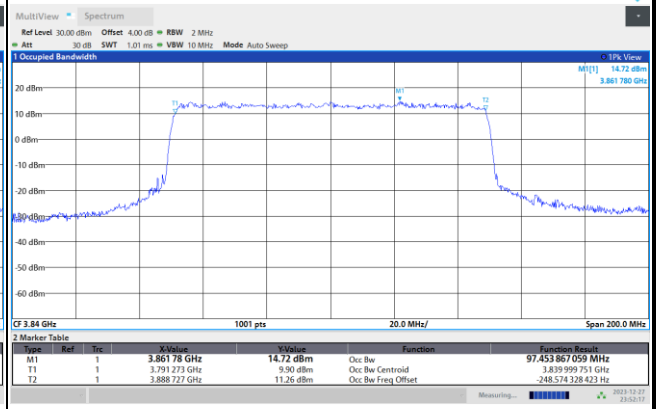

FR1 n77 / 100MHz / CP OFDM / Middle Channel / Full RB

QPSK

16QAM