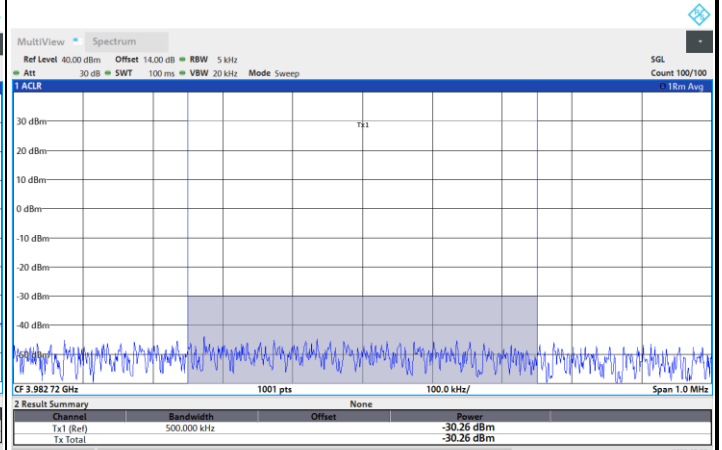

# Conducted Band Edge

FR1 n77 / 10MHz / CP OFDM / QPSK

Lowest Band Edge / 1RB0

Highest Band Edge / 1RBmax

Power Limit -13dBm > -27.59 dBm Pass

Power Limit -13dBm > -30.26 dBm Pass

FR1 n77 / 10MHz / CP OFDM / 16QAM

Lowest Band Edge / 1RB0

Highest Band Edge / 1RBmax

Power Limit -13dBm > -28.72 dBm Pass

Power Limit -13dBm > -30.96 dBm Pass