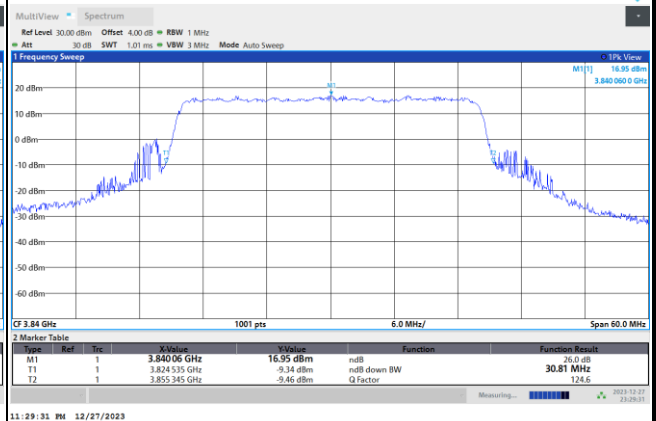

FR1 n77 / 30MHz / CP OFDM / Middle Channel / Full RB

QPSK

16QAM