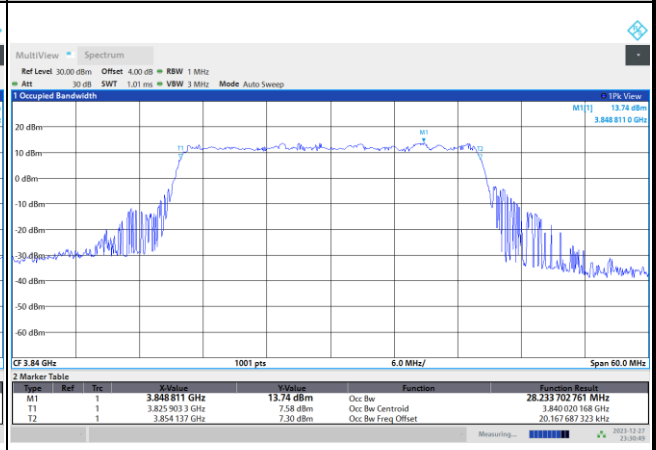

64QAM

256QAM