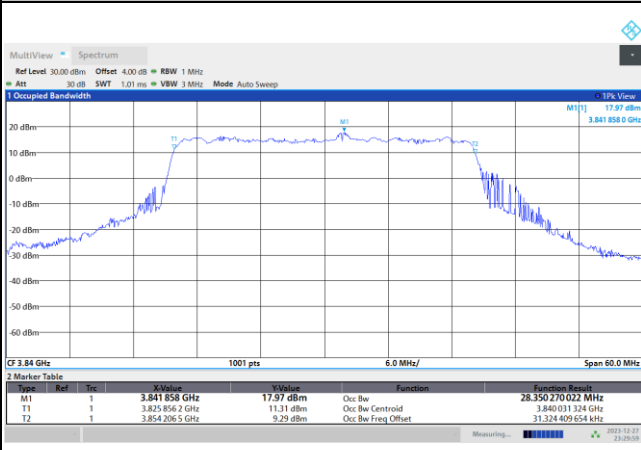

64QAM

256QAM