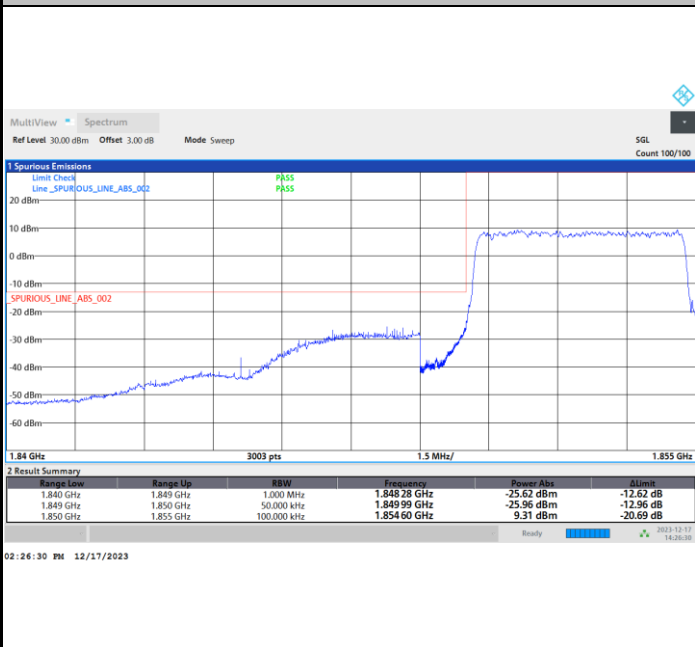

256QAM

Conducted Band Edge

FR1 n25 / 5MHz / DFT-S OFDM / PI/2 BPSK

Lowest Band Edge / 1RB0

Highest Band Edge / 1RBmax

Lowest Band Edge / Full RB

Highest Band Edge / Full RB

FR1 n25 / 5MHz / DFT-S OFDM / QPSK

Lowest Band Edge / 1RB0

Highest Band Edge / 1RBmax

Lowest Band Edge / Full RB

Highest Band Edge / Full RB

FR1 n25 / 5MHz / DFT-S OFDM / 16QAM

Lowest Band Edge / 1RB0

Highest Band Edge / 1RBmax

Lowest Band Edge / Full RB