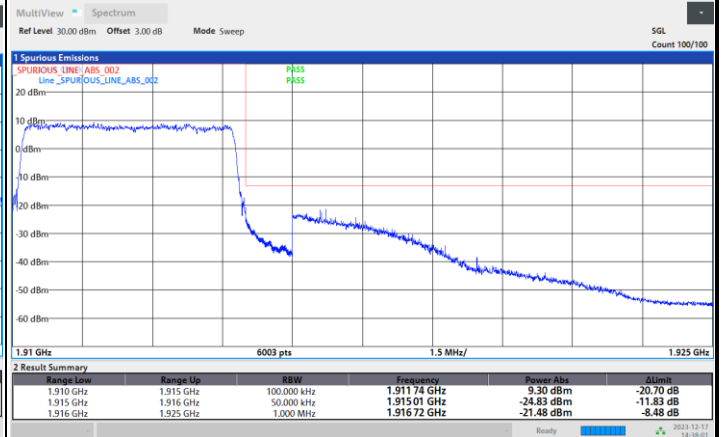

256QAM

Conducted Band Edge

FR1 n25 / 5MHz / DFT-S OFDM / PI/2 BPSK

Lowest Band Edge / 1RB0

Highest Band Edge / 1RBmax

Lowest Band Edge / Full RB

Highest Band Edge / Full RB

FR1 n25 / 5MHz / DFT-S OFDM / QPSK

Lowest Band Edge / 1RB0

Highest Band Edge / 1RBmax

Lowest Band Edge / Full RB

Highest Band Edge / Full RB

FR1 n25 / 5MHz / DFT-S OFDM / 16QAM

Lowest Band Edge / 1RB0

Highest Band Edge / 1RBmax

Lowest Band Edge / Full RB