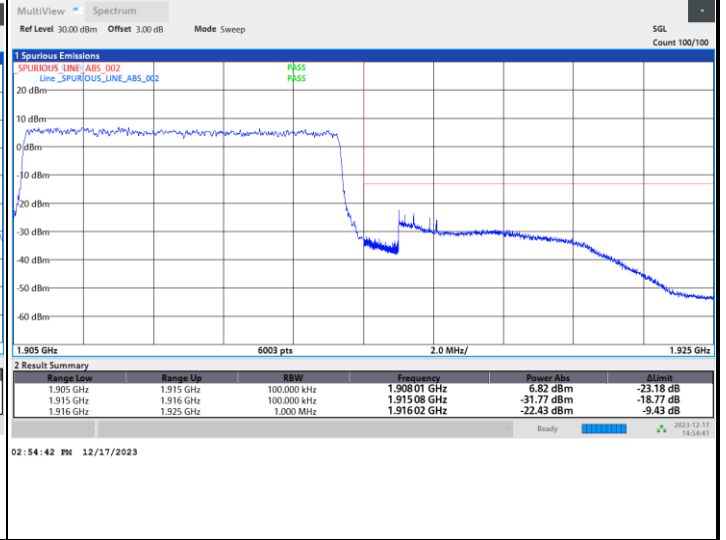

Highest Band Edge / Full RB

FR1 n25 / 5MHz / DFT-S OFDM / 64QAM

Lowest Band Edge / 1RB0

Highest Band Edge / 1RBmax

Lowest Band Edge / Full RB

Highest Band Edge / Full RB

FR1 n25 / 5MHz / DFT-S OFDM / 256QAM

Lowest Band Edge / 1RB0

Highest Band Edge / 1RBmax

Lowest Band Edge / Full RB

Highest Band Edge / Full RB

FR1 n25 / 5MHz / CP OFDM / QPSK / Full RB

Lowest Band Edge

Highest Band Edge

FR1 n25 / 10MHz / DFT-s-OFDM / PI/2 BPSK

Lowest Band Edge / Full RB

Highest Band Edge / Full RB

FR1 n25 / 10MHz / DFT-s-OFDM / QPSK

Lowest Band Edge / Full RB

Highest Band Edge / Full RB