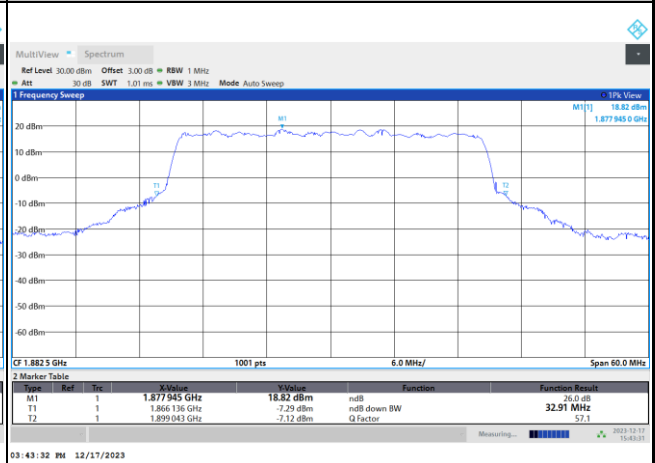

16QAM

64QAM

256QAM

FR1 n25 / 30MHz / DFT-S OFDM / Middle Channel / Full RB

PI/2 BPSK

FR1 n25 / 30MHz / CP OFDM / Middle Channel / Full RB

QPSK

16QAM