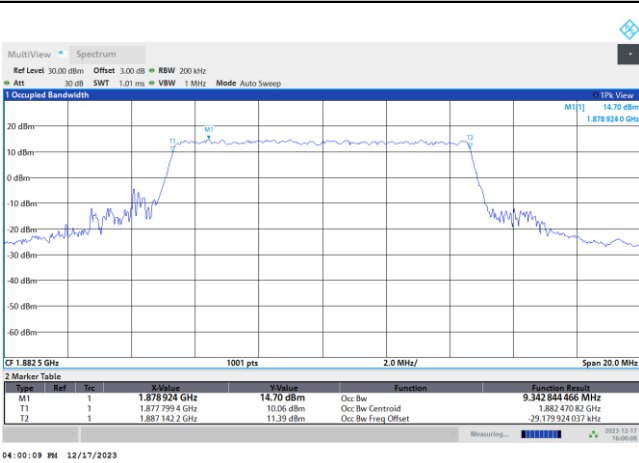

FR1 n25 / 10MHz / CP OFDM / Middle Channel / Full RB

QPSK