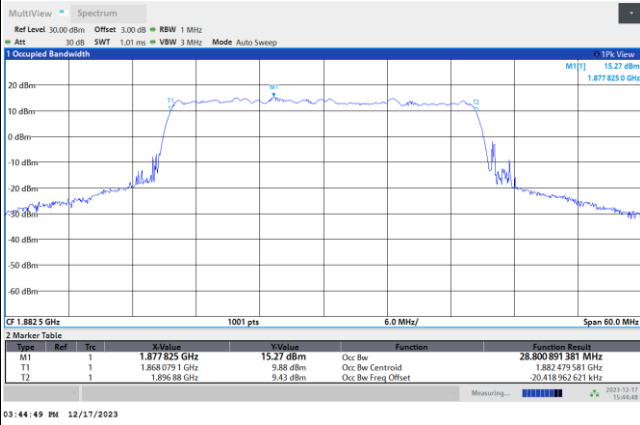

FR1 n25 / 30MHz / DFT-S OFDM / Middle Channel / Full RB

PI/2 BPSK

FR1 n25 / 30MHz / CP OFDM / Middle Channel / Full RB

QPSK

16QAM

64QAM

256QAM