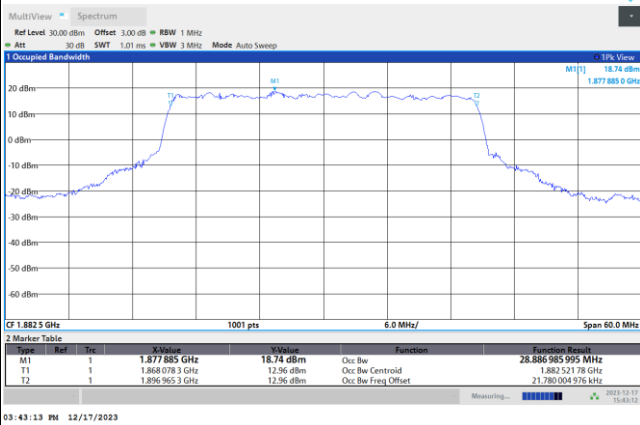

16QAM

64QAM

256QAM

FR1 n25 / 30MHz / DFT-S OFDM / Middle Channel / Full RB

PI/2 BPSK

FR1 n25 / 30MHz / CP OFDM / Middle Channel / Full RB

QPSK

16QAM