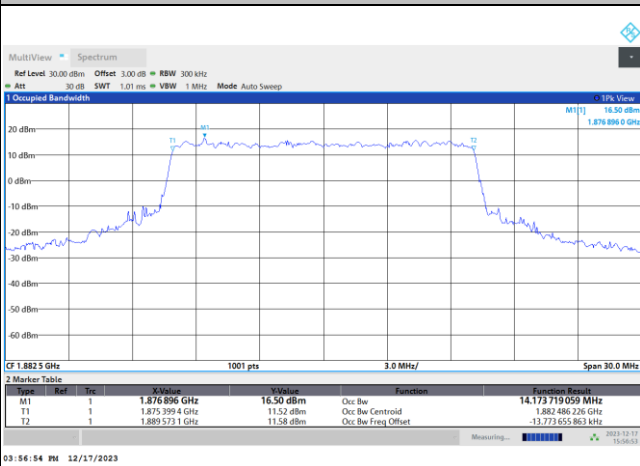

FR1 n25 / 15MHz / DFT-S OFDM / Middle Channel / Full RB

PI/2 BPSK

FR1 n25 / 15MHz / CP OFDM / Middle Channel / Full RB

QPSK

16QAM

64QAM

256QAM