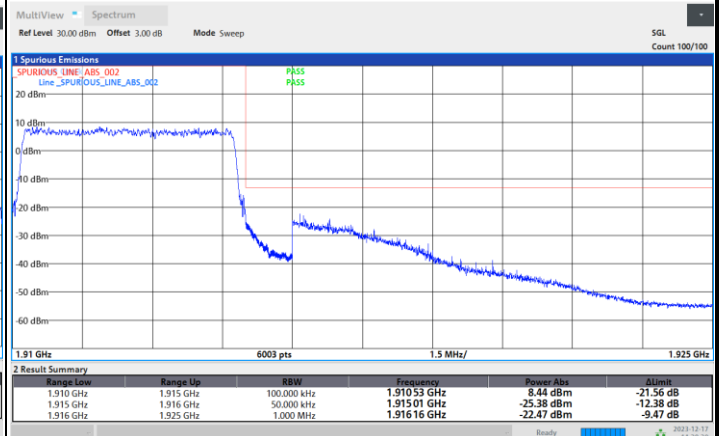

Lowest Band Edge / 1RB0

Highest Band Edge / 1RBmax

Lowest Band Edge / Full RB

Highest Band Edge / Full RB

FR1 n25 / 5MHz / DFT-S OFDM / 16QAM

Lowest Band Edge / 1RB0

Highest Band Edge / 1RBmax

Lowest Band Edge / Full RB

Highest Band Edge / Full RB

FR1 n25 / 5MHz / DFT-S OFDM / 64QAM

Lowest Band Edge / 1RB0

Highest Band Edge / 1RBmax

Lowest Band Edge / Full RB

Highest Band Edge / Full RB

FR1 n25 / 5MHz / DFT-S OFDM / 256QAM