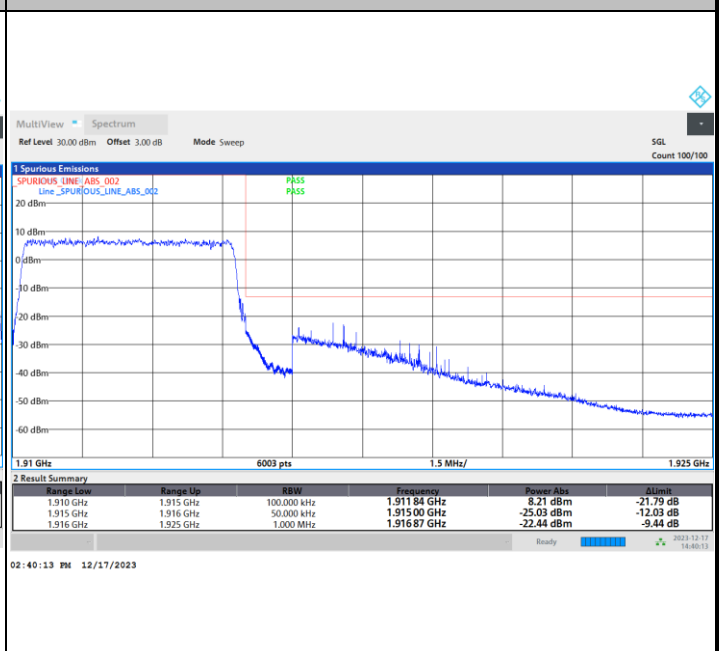

Lowest Band Edge / 1RB0

Highest Band Edge / 1RBmax

Lowest Band Edge / Full RB

Highest Band Edge / Full RB

FR1 n25 / 5MHz / DFT-S OFDM / 16QAM

Lowest Band Edge / 1RB0

Highest Band Edge / 1RBmax

Lowest Band Edge / Full RB

Highest Band Edge / Full RB

FR1 n25 / 5MHz / DFT-S OFDM / 64QAM

Lowest Band Edge / 1RB0

Highest Band Edge / 1RBmax

Lowest Band Edge / Full RB

Highest Band Edge / Full RB

FR1 n25 / 5MHz / DFT-S OFDM / 256QAM

Lowest Band Edge / 1RB0

Highest Band Edge / 1RBmax

Lowest Band Edge / Full RB

Highest Band Edge / Full RB

FR1 n25 / 5MHz / CP OFDM / QPSK / Full RB

Lowest Band Edge

Highest Band Edge

FR1 n25 / 10MHz / DFT-s-OFDM / PI/2 BPSK