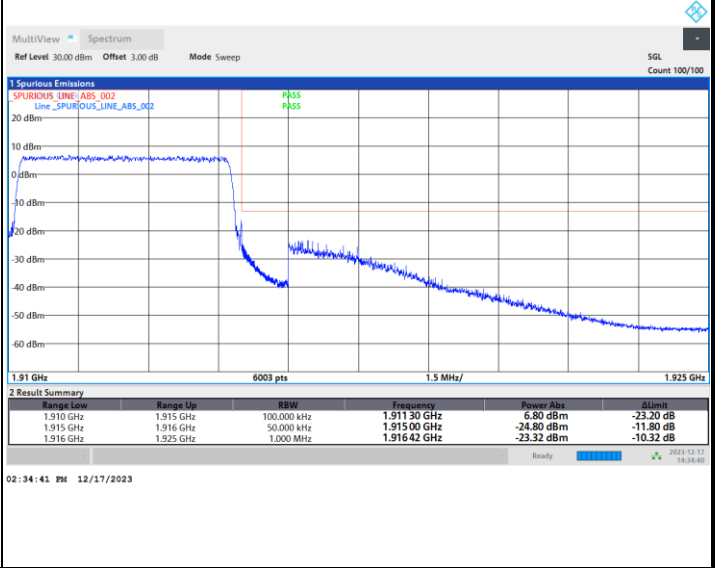

Highest Band Edge / Full RB

FR1 n25 / 5MHz / DFT-S OFDM / 64QAM

Lowest Band Edge / 1RB0

Highest Band Edge / 1RBmax

Lowest Band Edge / Full RB

Highest Band Edge / Full RB

FR1 n25 / 5MHz / DFT-S OFDM / 256QAM

Lowest Band Edge / 1RB0

Highest Band Edge / 1RBmax

Lowest Band Edge / Full RB

Highest Band Edge / Full RB

FR1 n25 / 5MHz / CP OFDM / QPSK / Full RB

Lowest Band Edge

Highest Band Edge

FR1 n25 / 10MHz / DFT-s-OFDM / PI/2 BPSK

Lowest Band Edge / Full RB

Highest Band Edge / Full RB

FR1 n25 / 10MHz / DFT-s-OFDM / QPSK

Lowest Band Edge / Full RB

Highest Band Edge / Full RB