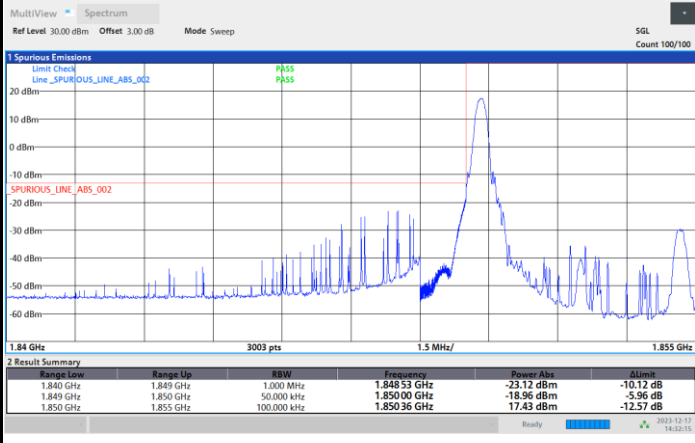

FR1 n25 / 5MHz / DFT-S OFDM / 256QAM

Lowest Band Edge / 1RB0

Highest Band Edge / 1RBmax