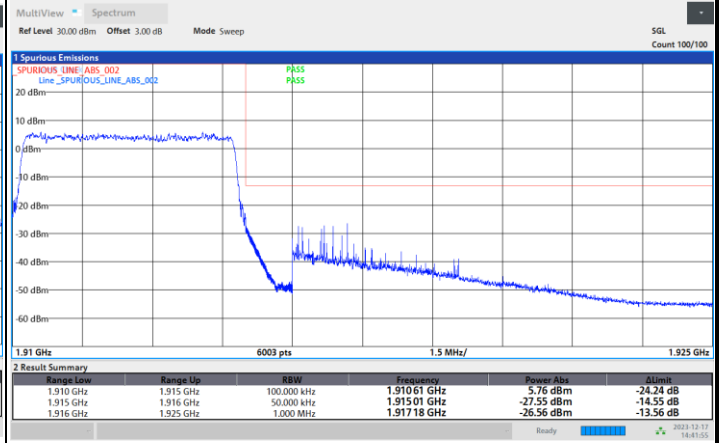

Highest Band Edge / Full RB

FR1 n25 / 5MHz / DFT-S OFDM / 64QAM

Lowest Band Edge / 1RB0

Highest Band Edge / 1RBmax

Lowest Band Edge / Full RB

Highest Band Edge / Full RB

FR1 n25 / 5MHz / DFT-S OFDM / 256QAM

Lowest Band Edge / 1RB0

Highest Band Edge / 1RBmax

Lowest Band Edge / Full RB

Highest Band Edge / Full RB

FR1 n25 / 5MHz / CP OFDM / QPSK / Full RB

Lowest Band Edge

Highest Band Edge

FR1 n25 / 10MHz / DFT-s-OFDM / PI/2 BPSK