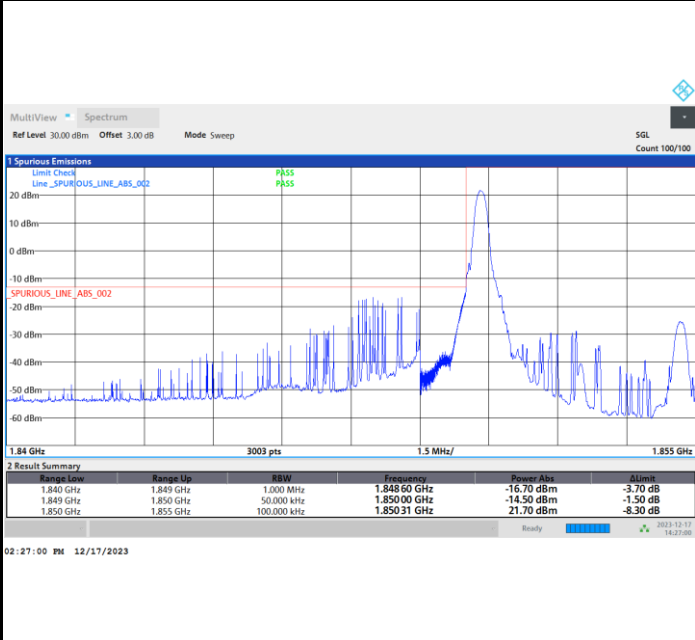

256QAM

Conducted Band Edge

FR1 n25 / 5MHz / DFT-S OFDM / PI/2 BPSK

Lowest Band Edge / 1RB0

Highest Band Edge / 1RBmax

Lowest Band Edge / Full RB

Highest Band Edge / Full RB

FR1 n25 / 5MHz / DFT-S OFDM / QPSK