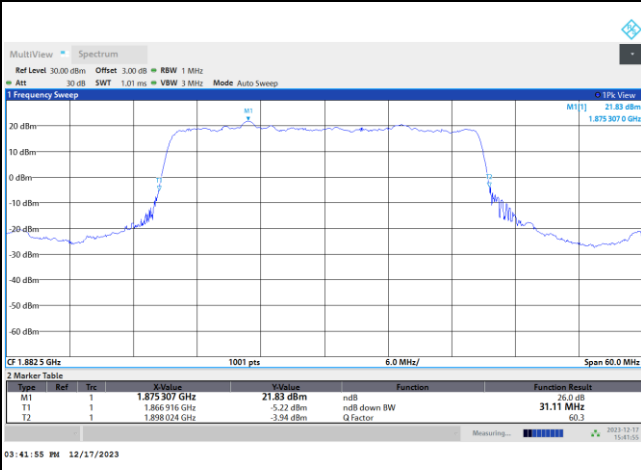

16QAM

64QAM

256QAM

FR1 n25 / 30MHz / DFT-S OFDM / Middle Channel / Full RB

PI/2 BPSK

FR1 n25 / 30MHz / CP OFDM / Middle Channel / Full RB

QPSK

16QAM