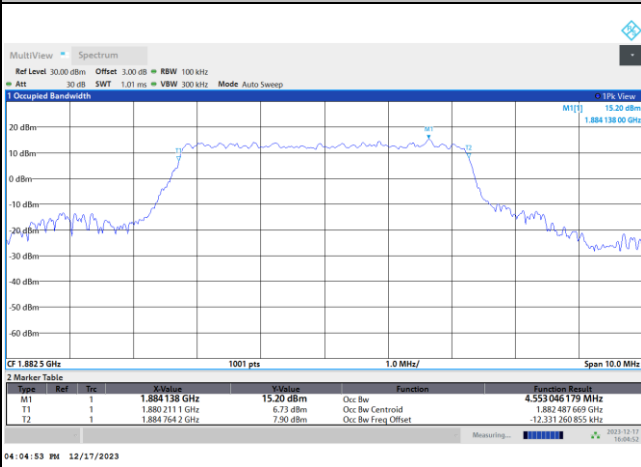

FR1 n25 / 5MHz / DFT-S OFDM / Middle Channel / Full RB

PI/2 BPSK

FR1 n25 / 5MHz / CP OFDM / Middle Channel / Full RB

QPSK

16QAM

64QAM

256QAM

FR1 n25 / 10MHz / DFT-S OFDM / Middle Channel / Full RB