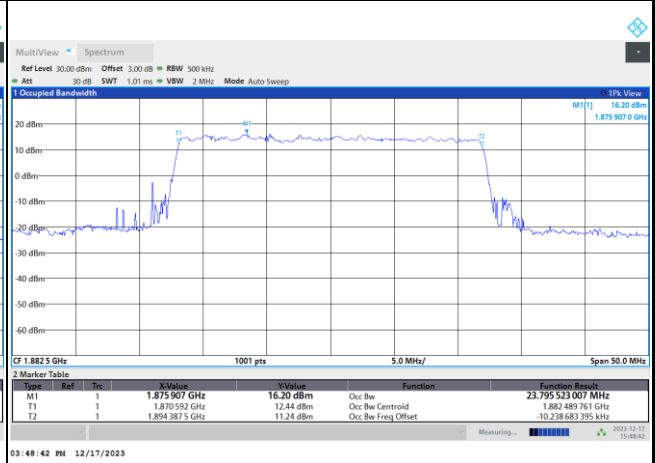

FR1 n25 / 25MHz / DFT-S OFDM / Middle Channel / Full RB

PI/2 BPSK

FR1 n25 / 25MHz / CP OFDM / Middle Channel / Full RB

QPSK

16QAM

64QAM

256QAM