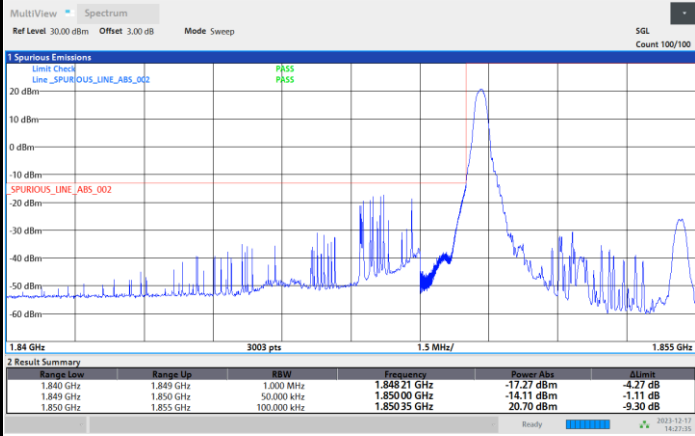

FR1 n25 / 5MHz / DFT-S OFDM / QPSK

Lowest Band Edge / 1RB0

Highest Band Edge / 1RBmax