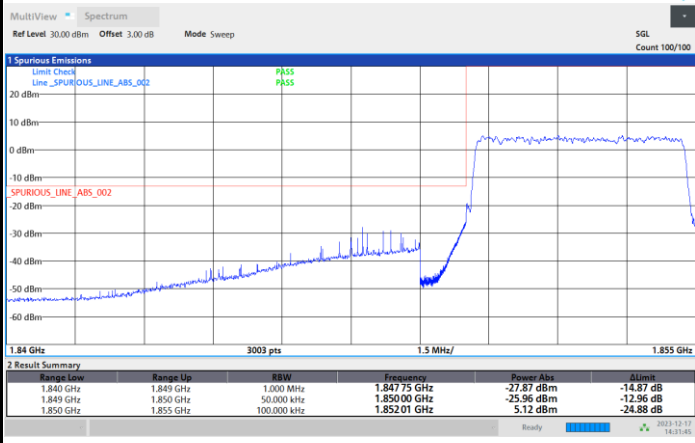

Highest Band Edge / Full RB

FR1 n25 / 5MHz / DFT-S OFDM / 64QAM

Lowest Band Edge / 1RB0

Highest Band Edge / 1RBmax

Lowest Band Edge / Full RB

Highest Band Edge / Full RB

FR1 n25 / 5MHz / DFT-S OFDM / 256QAM

Lowest Band Edge / 1RB0

Highest Band Edge / 1RBmax

Lowest Band Edge / Full RB

Highest Band Edge / Full RB

FR1 n25 / 5MHz / CP OFDM / QPSK / Full RB

Lowest Band Edge

Highest Band Edge

FR1 n25 / 10MHz / DFT-s-OFDM / PI/2 BPSK