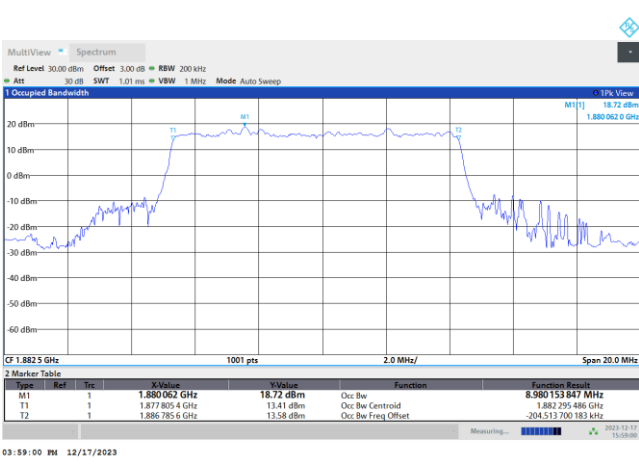

FR1 n25 / 10MHz / DFT-S OFDM / Middle Channel / Full RB

PI/2 BPSK