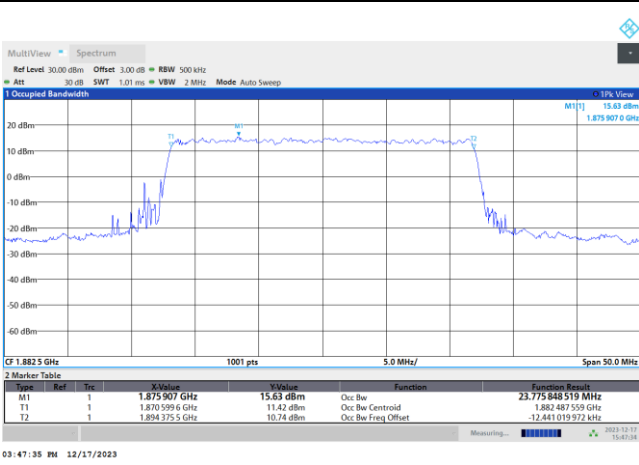

FR1 n25 / 25MHz / DFT-S OFDM / Middle Channel / Full RB

PI/2 BPSK

FR1 n25 / 25MHz / CP OFDM / Middle Channel / Full RB

QPSK

16QAM

64QAM

256QAM