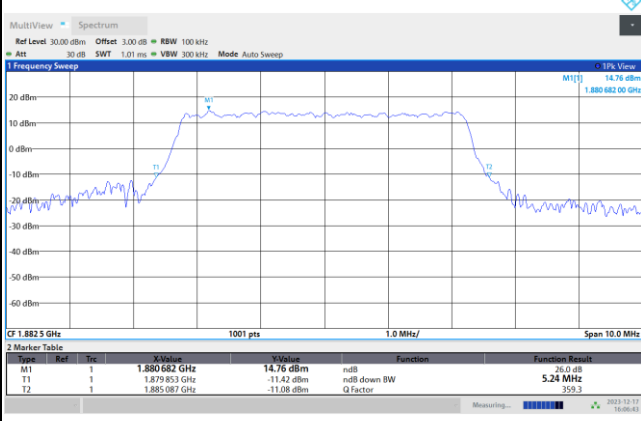

FR1 n25 / 5MHz / DFT-S OFDM / Middle Channel / Full RB

PI/2 BPSK

FR1 n25 / 5MHz / CP OFDM / Middle Channel / Full RB

QPSK

16QAM

64QAM

256QAM

FR1 n25 / 10MHz / DFT-S OFDM / Middle Channel / Full RB