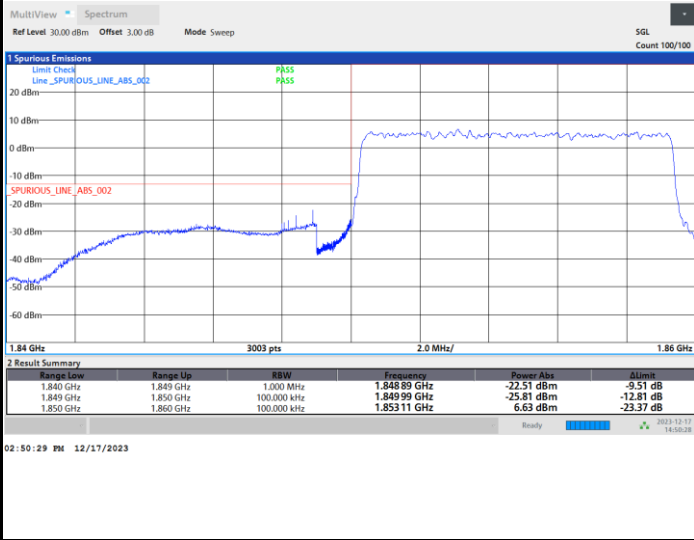

Lowest Band Edge / 1RB0

Highest Band Edge / 1RBmax

Lowest Band Edge / Full RB

Highest Band Edge / Full RB

FR1 n25 / 5MHz / CP OFDM / QPSK / Full RB

Lowest Band Edge

Highest Band Edge

FR1 n25 / 10MHz / DFT-s-OFDM / PI/2 BPSK

Lowest Band Edge / Full RB

Highest Band Edge / Full RB

FR1 n25 / 10MHz / DFT-s-OFDM / QPSK

Lowest Band Edge / Full RB

Highest Band Edge / Full RB