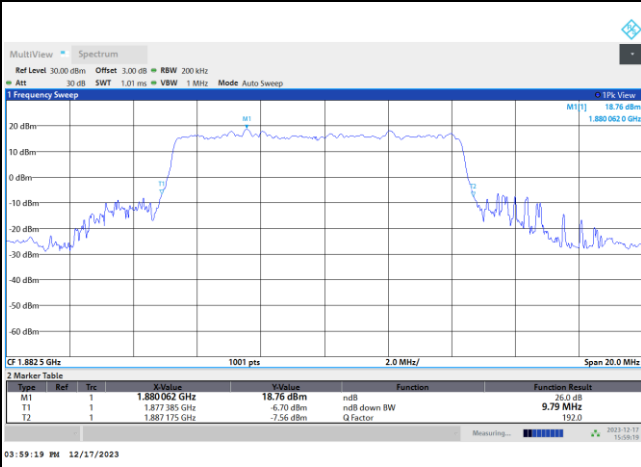

FR1 n25 / 10MHz / DFT-S OFDM / Middle Channel / Full RB

PI/2 BPSK