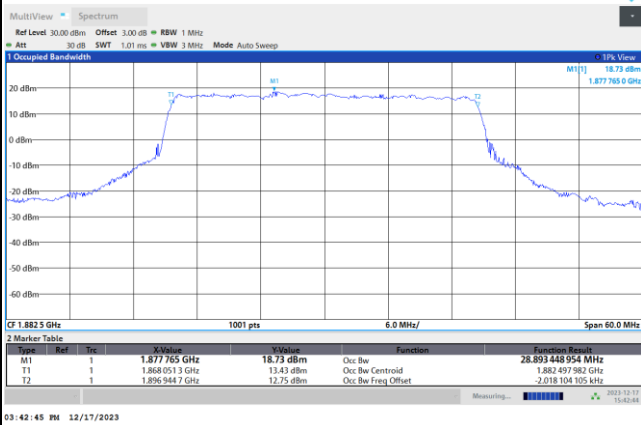

16QAM

64QAM

256QAM

FR1 n25 / 30MHz / DFT-S OFDM / Middle Channel / Full RB

PI/2 BPSK

FR1 n25 / 30MHz / CP OFDM / Middle Channel / Full RB

QPSK

16QAM