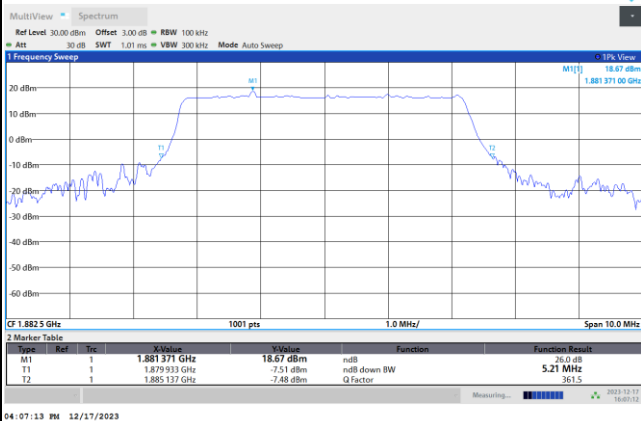

FR1 n25 / 5MHz / DFT-S OFDM / Middle Channel / Full RB

PI/2 BPSK

FR1 n25 / 5MHz / CP OFDM / Middle Channel / Full RB

QPSK

16QAM

64QAM

256QAM

FR1 n25 / 10MHz / DFT-S OFDM / Middle Channel / Full RB