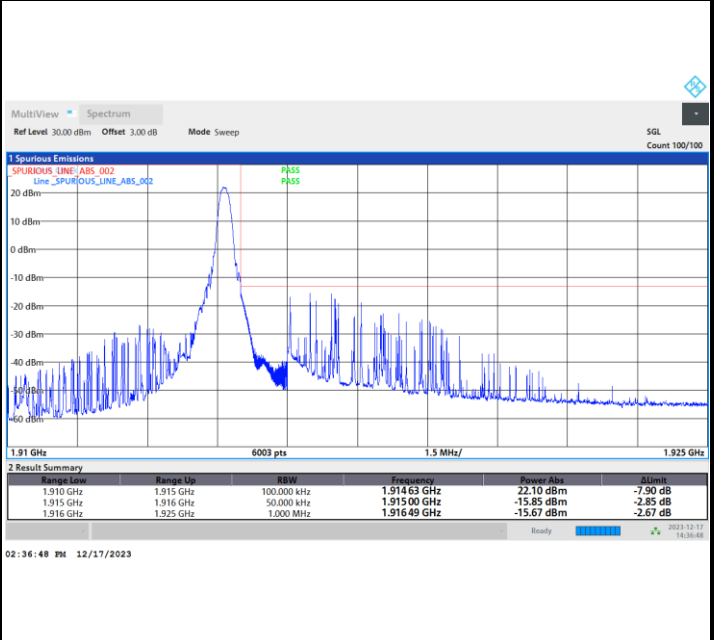

256QAM

Conducted Band Edge

FR1 n25 / 5MHz / DFT-S OFDM / PI/2 BPSK

Lowest Band Edge / 1RB0

Highest Band Edge / 1RBmax

Lowest Band Edge / Full RB

Highest Band Edge / Full RB

FR1 n25 / 5MHz / DFT-S OFDM / QPSK