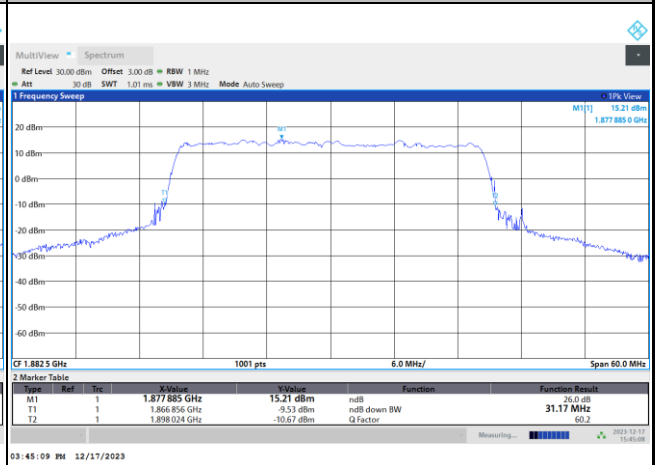

FR1 n25 / 30MHz / DFT-S OFDM / Middle Channel / Full RB

PI/2 BPSK

FR1 n25 / 30MHz / CP OFDM / Middle Channel / Full RB

QPSK

16QAM

64QAM

256QAM