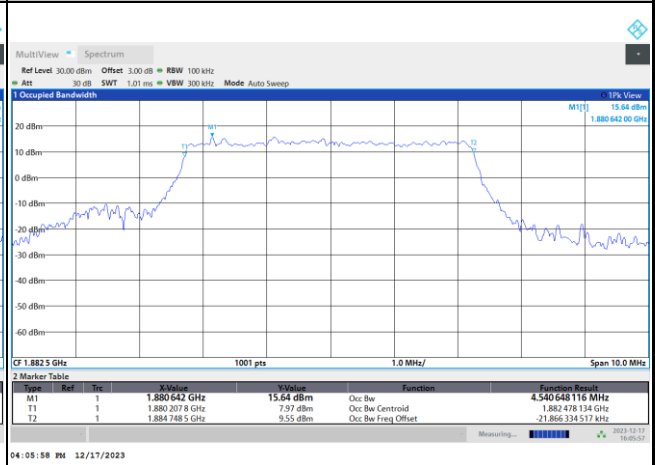

FR1 n25 / 5MHz / DFT-S OFDM / Middle Channel / Full RB

PI/2 BPSK

FR1 n25 / 5MHz / CP OFDM / Middle Channel / Full RB

QPSK

16QAM

64QAM

256QAM

FR1 n25 / 10MHz / DFT-S OFDM / Middle Channel / Full RB