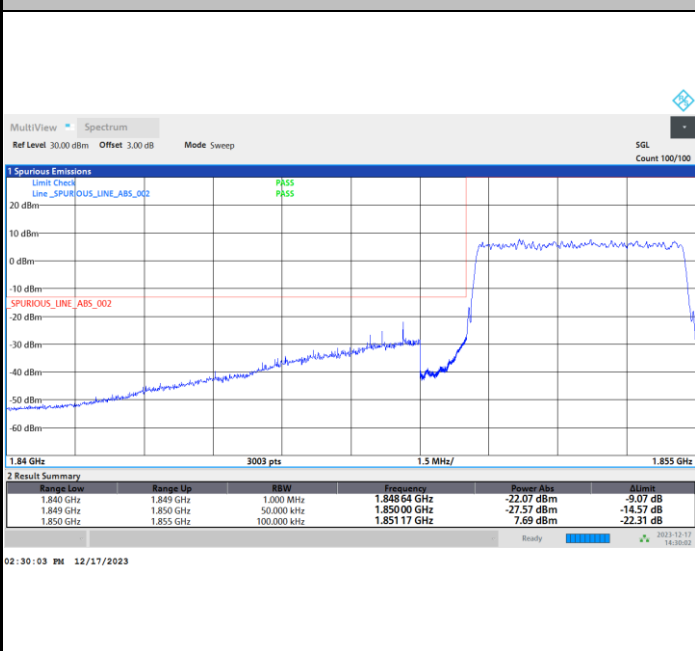

Highest Band Edge / Full RB

FR1 n25 / 5MHz / DFT-S OFDM / 64QAM

Lowest Band Edge / 1RB0

Highest Band Edge / 1RBmax

Lowest Band Edge / Full RB

Highest Band Edge / Full RB

FR1 n25 / 5MHz / DFT-S OFDM / 256QAM

Lowest Band Edge / 1RB0

Highest Band Edge / 1RBmax

Lowest Band Edge / Full RB

Highest Band Edge / Full RB

FR1 n25 / 5MHz / CP OFDM / QPSK / Full RB

Lowest Band Edge

Highest Band Edge

FR1 n25 / 10MHz / DFT-s-OFDM / PI/2 BPSK