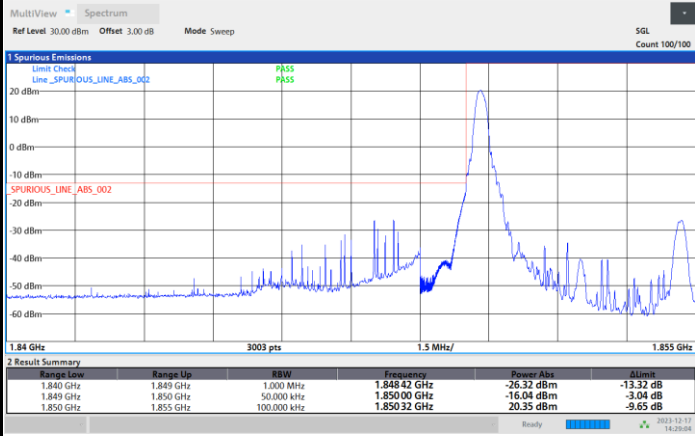

Lowest Band Edge / 1RB0

Highest Band Edge / 1RBmax

Lowest Band Edge / Full RB

Highest Band Edge / Full RB

FR1 n25 / 5MHz / DFT-S OFDM / 16QAM

Lowest Band Edge / 1RB0

Highest Band Edge / 1RBmax

Lowest Band Edge / Full RB

Highest Band Edge / Full RB

FR1 n25 / 5MHz / DFT-S OFDM / 64QAM

Lowest Band Edge / 1RB0

Highest Band Edge / 1RBmax

Lowest Band Edge / Full RB

Highest Band Edge / Full RB

FR1 n25 / 5MHz / DFT-S OFDM / 256QAM