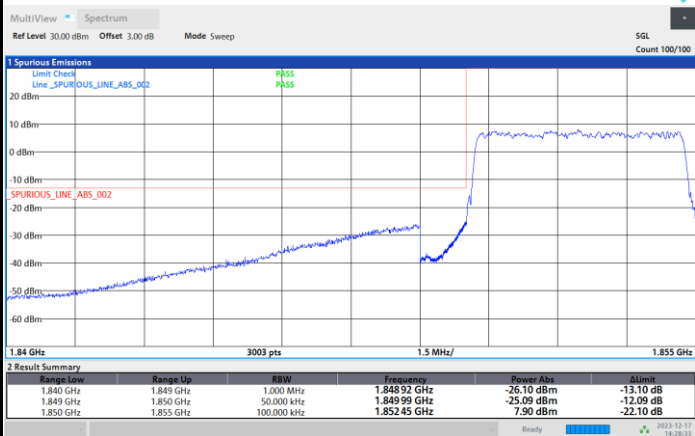

Lowest Band Edge / 1RB0

Highest Band Edge / 1RBmax

Lowest Band Edge / Full RB

Highest Band Edge / Full RB

FR1 n25 / 5MHz / DFT-S OFDM / 16QAM

Lowest Band Edge / 1RB0

Highest Band Edge / 1RBmax

Lowest Band Edge / Full RB

Highest Band Edge / Full RB

FR1 n25 / 5MHz / DFT-S OFDM / 64QAM

Lowest Band Edge / 1RB0

Highest Band Edge / 1RBmax

Lowest Band Edge / Full RB

Highest Band Edge / Full RB

FR1 n25 / 5MHz / DFT-S OFDM / 256QAM