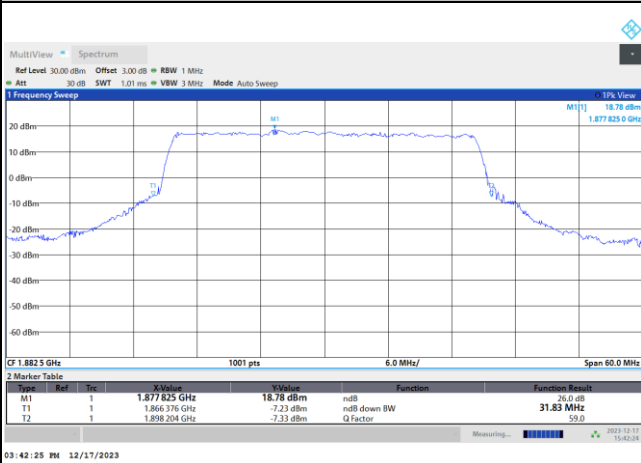

16QAM

64QAM

256QAM

FR1 n25 / 30MHz / DFT-S OFDM / Middle Channel / Full RB

PI/2 BPSK

FR1 n25 / 30MHz / CP OFDM / Middle Channel / Full RB

QPSK

16QAM