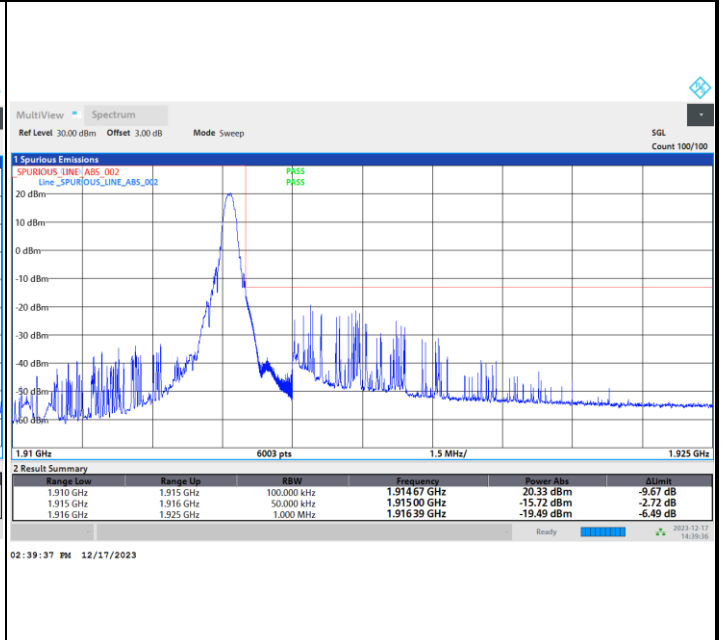

Highest Band Edge / Full RB

FR1 n25 / 5MHz / DFT-S OFDM / 64QAM

Lowest Band Edge / 1RB0

Highest Band Edge / 1RBmax

Lowest Band Edge / Full RB

Highest Band Edge / Full RB

FR1 n25 / 5MHz / DFT-S OFDM / 256QAM

Lowest Band Edge / 1RB0

Highest Band Edge / 1RBmax

Lowest Band Edge / Full RB

Highest Band Edge / Full RB

FR1 n25 / 5MHz / CP OFDM / QPSK / Full RB

Lowest Band Edge

Highest Band Edge

FR1 n25 / 10MHz / DFT-s-OFDM / PI/2 BPSK