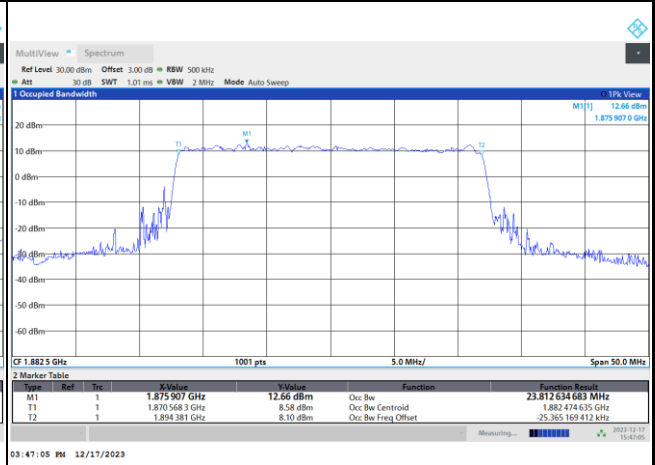

FR1 n25 / 25MHz / DFT-S OFDM / Middle Channel / Full RB

PI/2 BPSK

FR1 n25 / 25MHz / CP OFDM / Middle Channel / Full RB

QPSK

16QAM

64QAM

256QAM