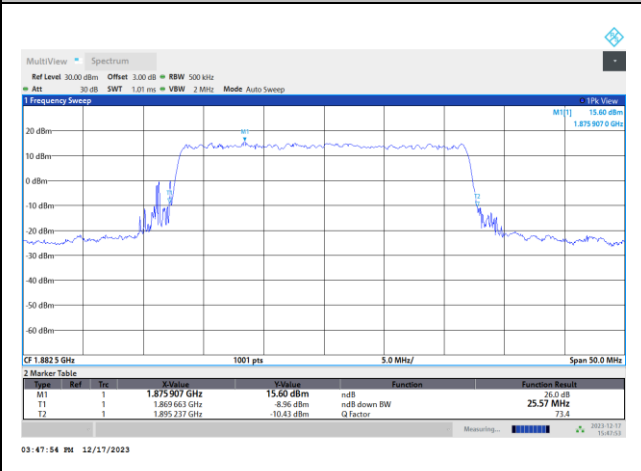

FR1 n25 / 25MHz / DFT-S OFDM / Middle Channel / Full RB

PI/2 BPSK

FR1 n25 / 25MHz / CP OFDM / Middle Channel / Full RB

QPSK

16QAM

64QAM

256QAM