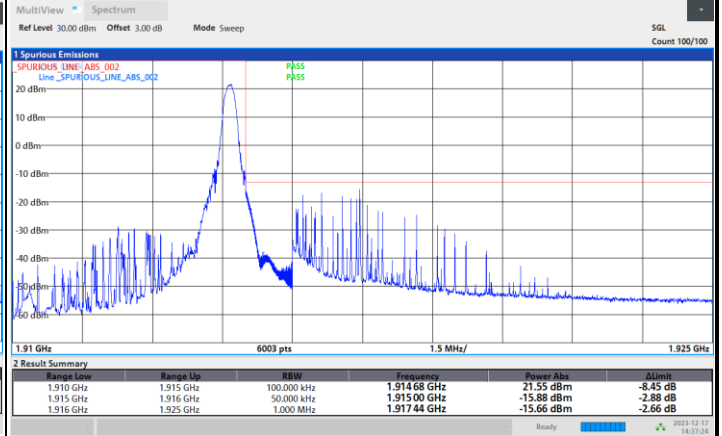

FR1 n25 / 5MHz / DFT-S OFDM / QPSK

Lowest Band Edge / 1RB0

Highest Band Edge / 1RBmax