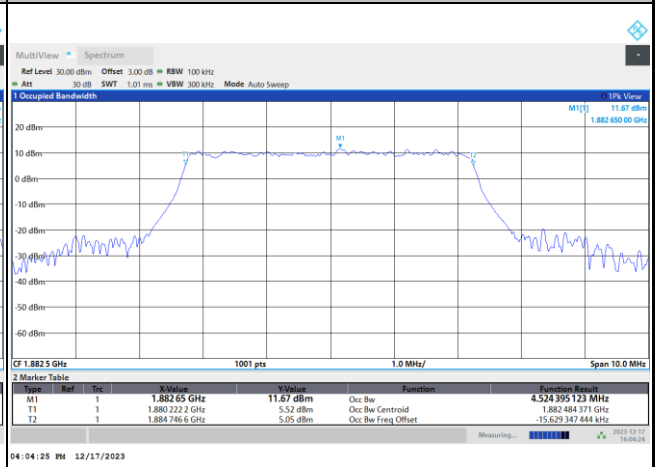

FR1 n25 / 5MHz / DFT-S OFDM / Middle Channel / Full RB

PI/2 BPSK

FR1 n25 / 5MHz / CP OFDM / Middle Channel / Full RB

QPSK

16QAM

64QAM

256QAM

FR1 n25 / 10MHz / DFT-S OFDM / Middle Channel / Full RB