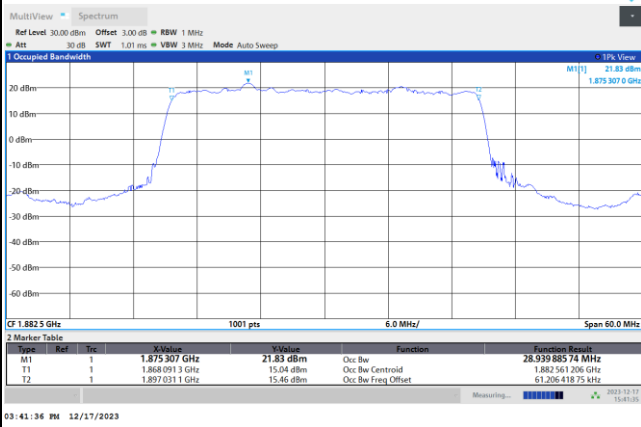

16QAM

64QAM

256QAM

FR1 n25 / 30MHz / DFT-S OFDM / Middle Channel / Full RB

PI/2 BPSK

FR1 n25 / 30MHz / CP OFDM / Middle Channel / Full RB

QPSK

16QAM