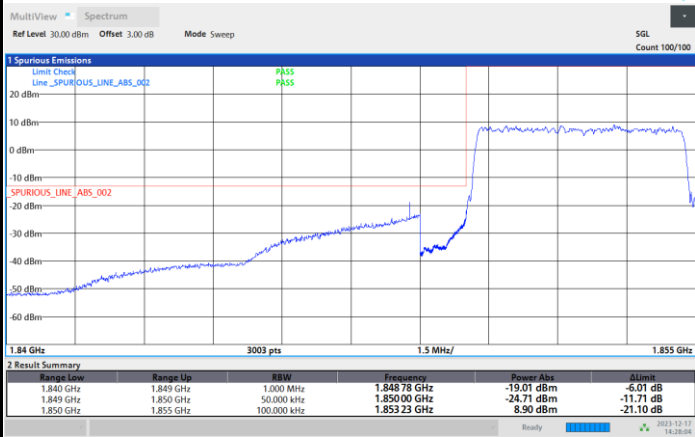

256QAM

Conducted Band Edge

FR1 n25 / 5MHz / DFT-S OFDM / PI/2 BPSK

Lowest Band Edge / 1RB0

Highest Band Edge / 1RBmax

Lowest Band Edge / Full RB

Highest Band Edge / Full RB

FR1 n25 / 5MHz / DFT-S OFDM / QPSK

Lowest Band Edge / 1RB0

Highest Band Edge / 1RBmax

Lowest Band Edge / Full RB

Highest Band Edge / Full RB

FR1 n25 / 5MHz / DFT-S OFDM / 16QAM

Lowest Band Edge / 1RB0

Highest Band Edge / 1RBmax

Lowest Band Edge / Full RB