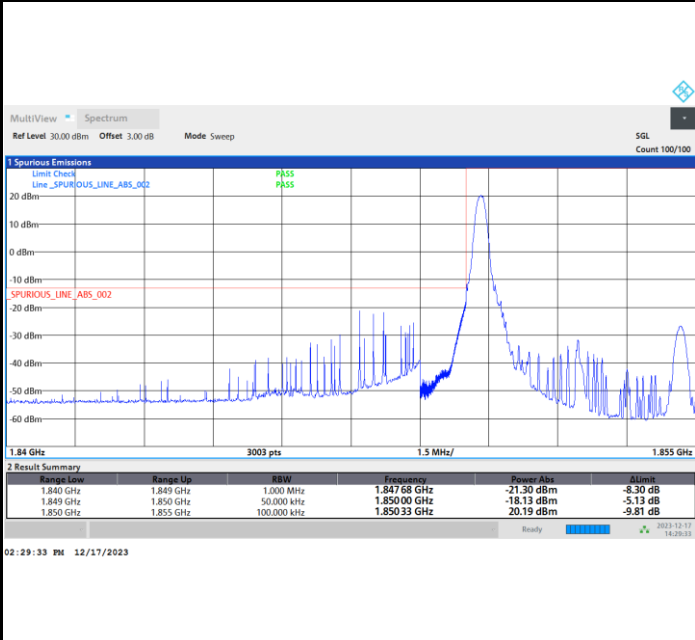

Highest Band Edge / Full RB

FR1 n25 / 5MHz / DFT-S OFDM / 64QAM

Lowest Band Edge / 1RB0

Highest Band Edge / 1RBmax

Lowest Band Edge / Full RB

Highest Band Edge / Full RB

FR1 n25 / 5MHz / DFT-S OFDM / 256QAM

Lowest Band Edge / 1RB0

Highest Band Edge / 1RBmax

Lowest Band Edge / Full RB

Highest Band Edge / Full RB

FR1 n25 / 5MHz / CP OFDM / QPSK / Full RB

Lowest Band Edge

Highest Band Edge

FR1 n25 / 10MHz / DFT-s-OFDM / PI/2 BPSK