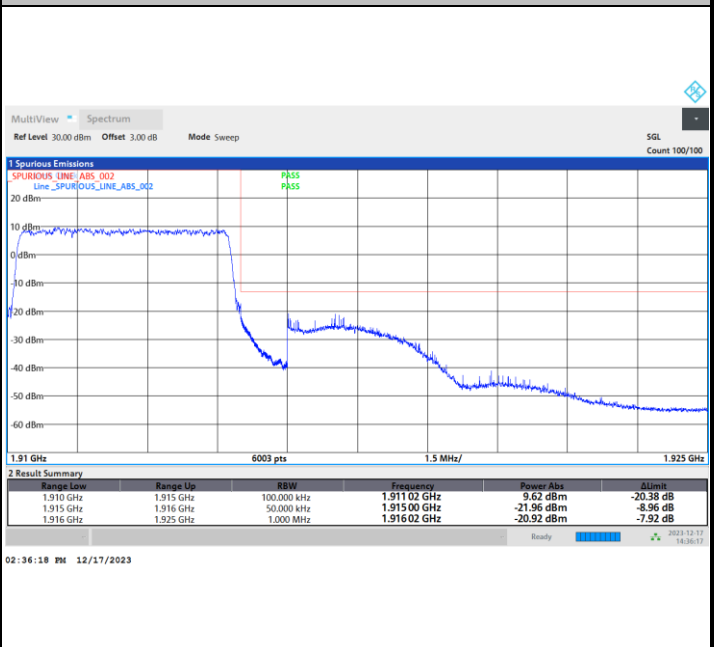

256QAM

Conducted Band Edge

FR1 n25 / 5MHz / DFT-S OFDM / PI/2 BPSK

Lowest Band Edge / 1RB0

Highest Band Edge / 1RBmax

Lowest Band Edge / Full RB

Highest Band Edge / Full RB

FR1 n25 / 5MHz / DFT-S OFDM / QPSK

Lowest Band Edge / 1RB0

Highest Band Edge / 1RBmax

Lowest Band Edge / Full RB

Highest Band Edge / Full RB

FR1 n25 / 5MHz / DFT-S OFDM / 16QAM

Lowest Band Edge / 1RB0

Highest Band Edge / 1RBmax

Lowest Band Edge / Full RB