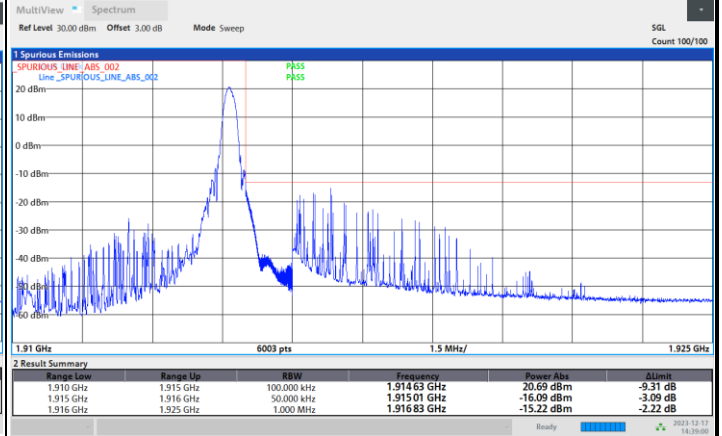

Lowest Band Edge / 1RB0

Highest Band Edge / 1RBmax

Lowest Band Edge / Full RB

Highest Band Edge / Full RB

FR1 n25 / 5MHz / DFT-S OFDM / 16QAM

Lowest Band Edge / 1RB0

Highest Band Edge / 1RBmax

Lowest Band Edge / Full RB

Highest Band Edge / Full RB

FR1 n25 / 5MHz / DFT-S OFDM / 64QAM

Lowest Band Edge / 1RB0

Highest Band Edge / 1RBmax

Lowest Band Edge / Full RB

Highest Band Edge / Full RB

FR1 n25 / 5MHz / DFT-S OFDM / 256QAM