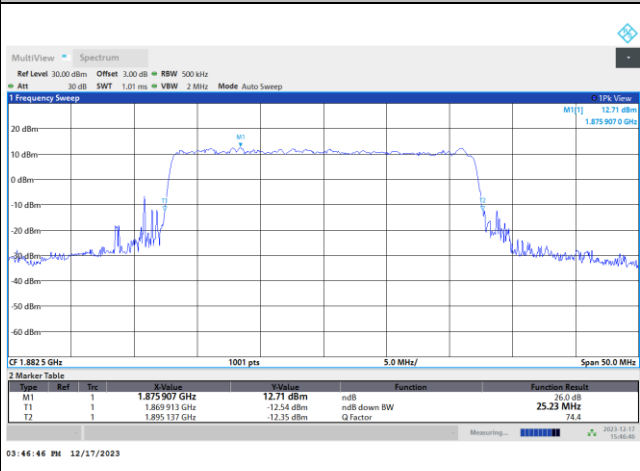

FR1 n25 / 25MHz / DFT-S OFDM / Middle Channel / Full RB

PI/2 BPSK

FR1 n25 / 25MHz / CP OFDM / Middle Channel / Full RB

QPSK

16QAM

64QAM

256QAM