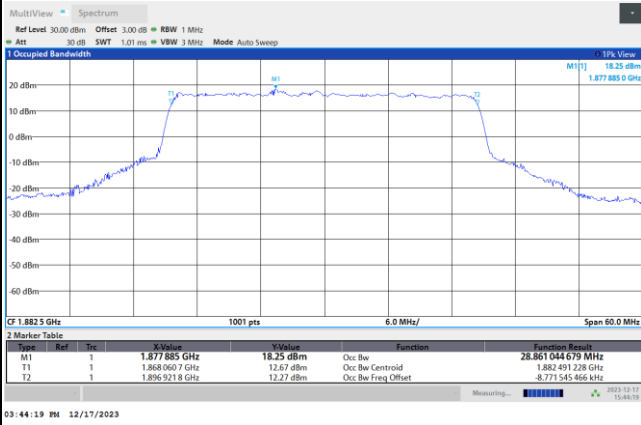

FR1 n25 / 30MHz / DFT-S OFDM / Middle Channel / Full RB

PI/2 BPSK

FR1 n25 / 30MHz / CP OFDM / Middle Channel / Full RB

QPSK

16QAM

64QAM

256QAM