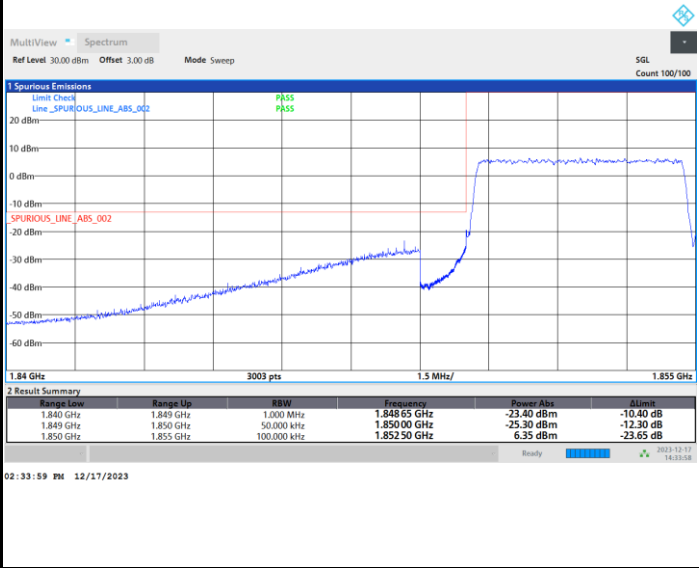

Lowest Band Edge / 1RB0

Highest Band Edge / 1RBmax

Lowest Band Edge / Full RB

Highest Band Edge / Full RB

FR1 n25 / 5MHz / CP OFDM / QPSK / Full RB

Lowest Band Edge

Highest Band Edge

FR1 n25 / 10MHz / DFT-s-OFDM / PI/2 BPSK

Lowest Band Edge / Full RB

Highest Band Edge / Full RB

FR1 n25 / 10MHz / DFT-s-OFDM / QPSK

Lowest Band Edge / Full RB

Highest Band Edge / Full RB