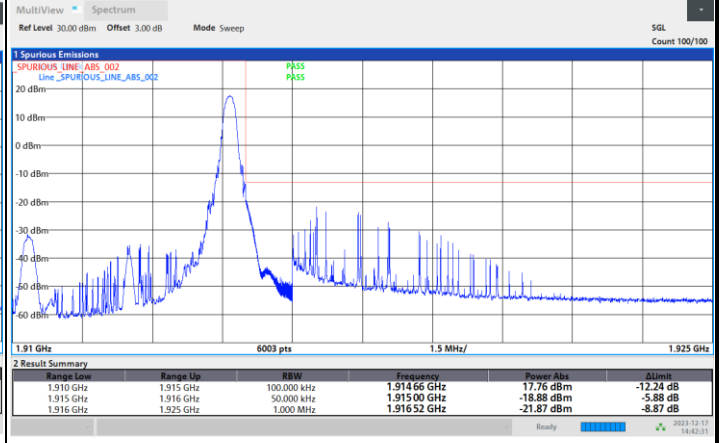

Highest Band Edge / Full RB

FR1 n25 / 5MHz / DFT-S OFDM / 64QAM

Lowest Band Edge / 1RB0

Highest Band Edge / 1RBmax

Lowest Band Edge / Full RB

Highest Band Edge / Full RB

FR1 n25 / 5MHz / DFT-S OFDM / 256QAM

Lowest Band Edge / 1RB0

Highest Band Edge / 1RBmax

Lowest Band Edge / Full RB

Highest Band Edge / Full RB

FR1 n25 / 5MHz / CP OFDM / QPSK / Full RB

Lowest Band Edge

Highest Band Edge

FR1 n25 / 10MHz / DFT-s-OFDM / PI/2 BPSK