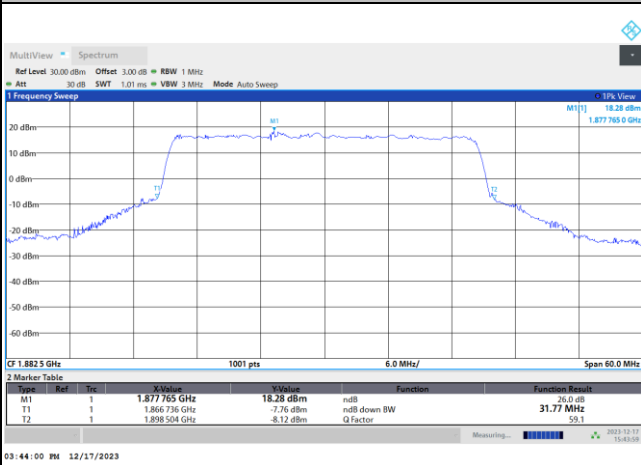

FR1 n25 / 30MHz / DFT-S OFDM / Middle Channel / Full RB

PI/2 BPSK

FR1 n25 / 30MHz / CP OFDM / Middle Channel / Full RB

QPSK

16QAM

64QAM

256QAM