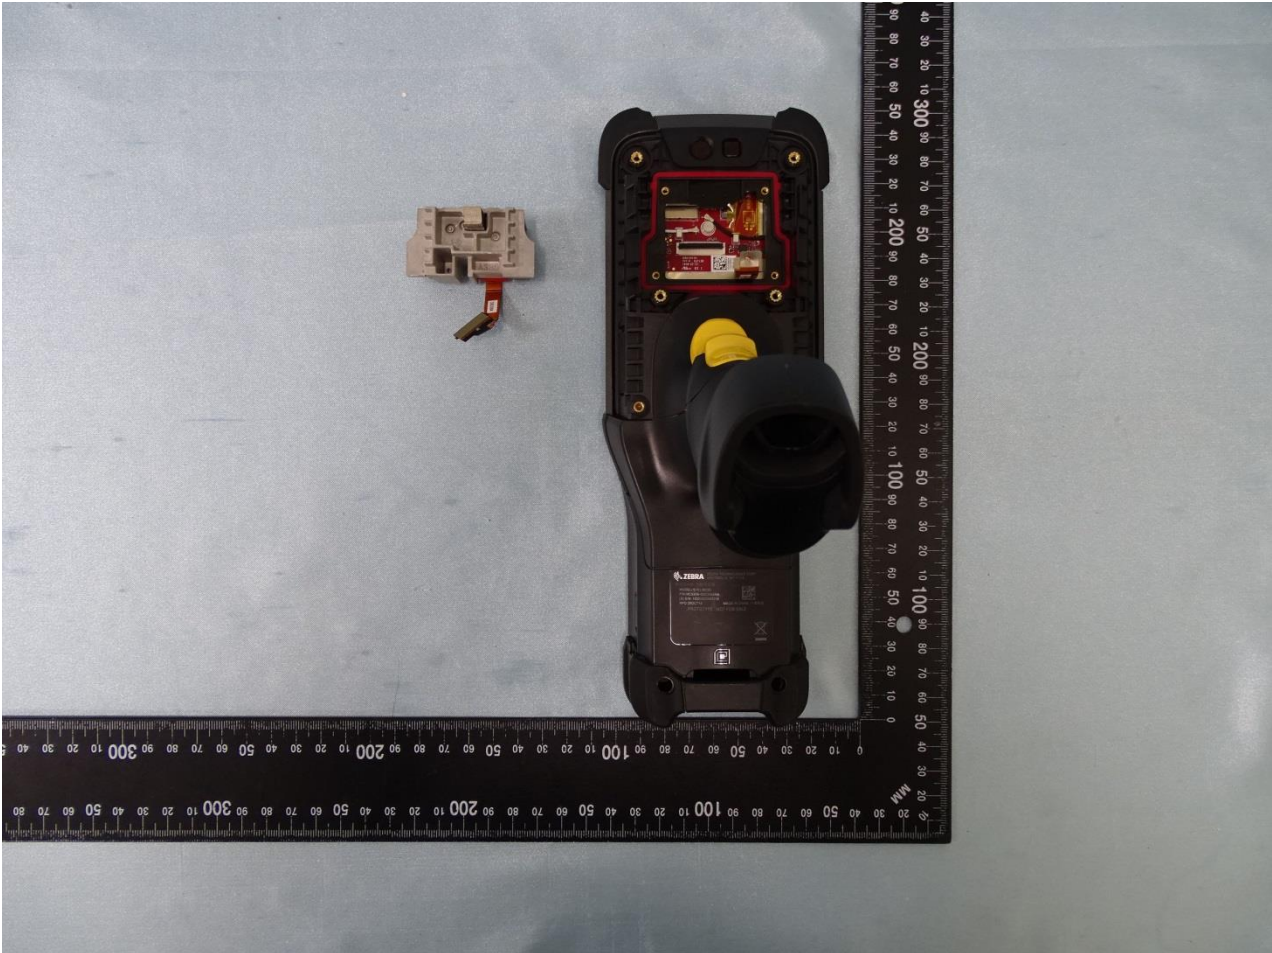

NFC Antenna

Brand Name: Zebra / Model Name: MC930P, MC930B

Brand Name: Zebra / Model Name: MC930P, MC930B

SKU 1 and SKU 2

Brand Name: Zebra / Model Name: MC930P, MC930B

**Brand Name: Zebra / Model Name: MC930P, MC930B**