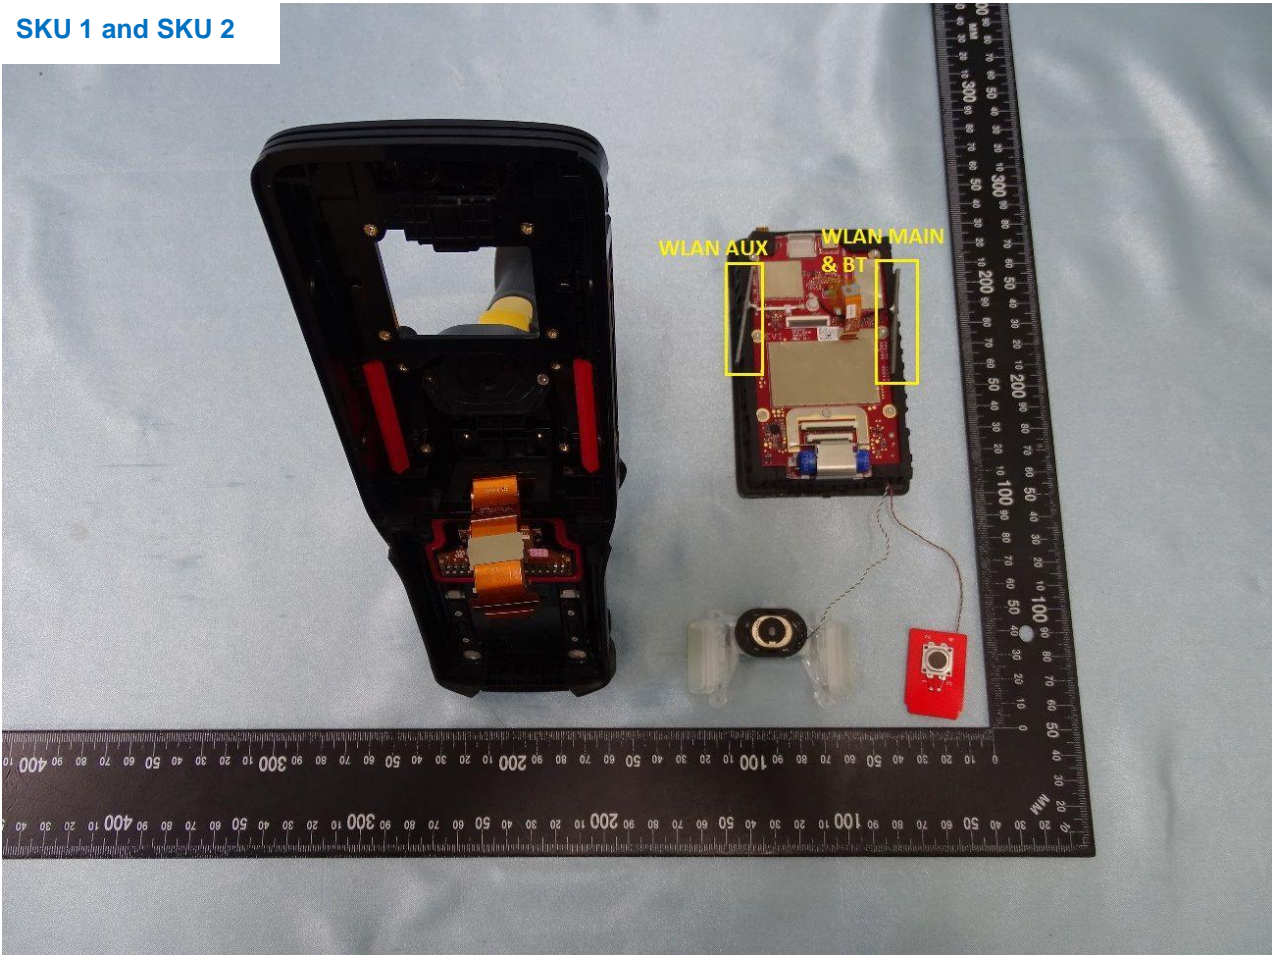

WLAN Main and Bluetooth Antenna

Brand Name: Zebra / Model Name: MC930P, MC930B

Brand Name: Zebra / Model Name: MC930P, MC930B

WLAN Aux. Antenna

Brand Name: Zebra / Model Name: MC930P, MC930B

Brand Name: Zebra / Model Name: MC930P, MC930B

NFC Antenna

Brand Name: Zebra / Model Name: MC930P, MC930B

Brand Name: Zebra / Model Name: MC930P, MC930B

SKU 1 and SKU 2

Brand Name: Zebra / Model Name: MC930P, MC930B

**Brand Name: Zebra / Model Name: MC930P, MC930B**