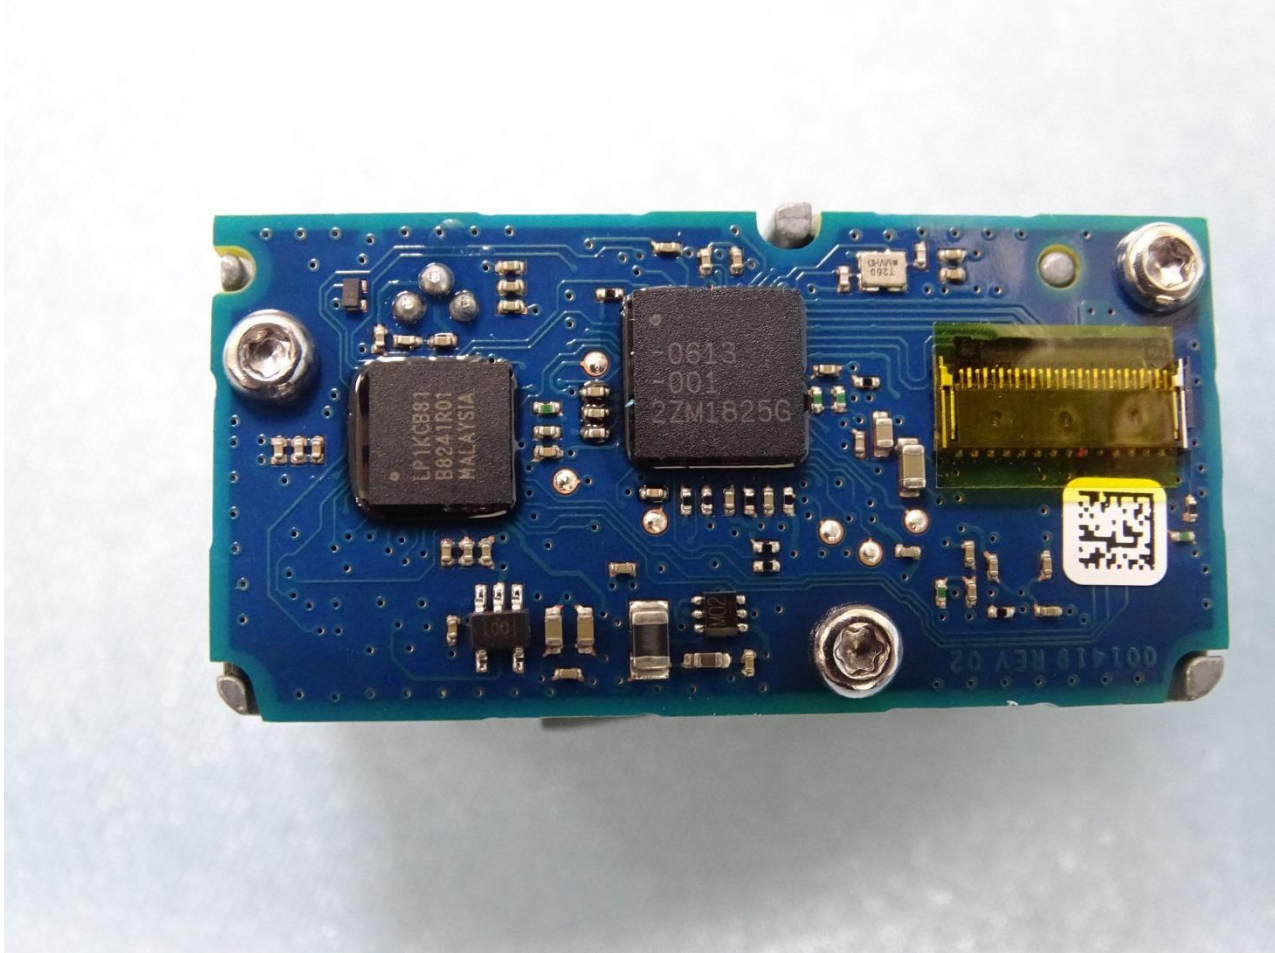

Brand Name: Zebra / Model Name: MC930P, MC930B

**Brand Name: Zebra / Model Name: MC930P, MC930B**

Brand Name: Zebra / Model Name: MC930P, MC930B

Brand Name: Zebra / Model Name: MC930P, MC930B

Brand Name: Zebra / Model Name: MC930P, MC930B

Brand Name: Zebra / Model Name: MC930P, MC930B

Brand Name: Zebra / Model Name: MC930P, MC930B

**Brand Name: Zebra / Model Name: MC930P, MC930B**

Brand Name: Zebra / Model Name: MC930P, MC930B

Brand Name: Zebra / Model Name: MC930P, MC930B

**Brand Name: Zebra / Model Name: MC930P, MC930B**

Brand Name: Zebra / Model Name: MC930P, MC930B

Camera

Brand Name: Zebra / Model Name: MC930P, MC930B

Brand Name: Zebra / Model Name: MC930P, MC930B

Brand Name: Zebra / Model Name: MC930P, MC930B

WLAN Main and Bluetooth Antenna

Brand Name: Zebra / Model Name: MC930P, MC930B

Brand Name: Zebra / Model Name: MC930P, MC930B

WLAN Aux. Antenna

Brand Name: Zebra / Model Name: MC930P, MC930B

Brand Name: Zebra / Model Name: MC930P, MC930B