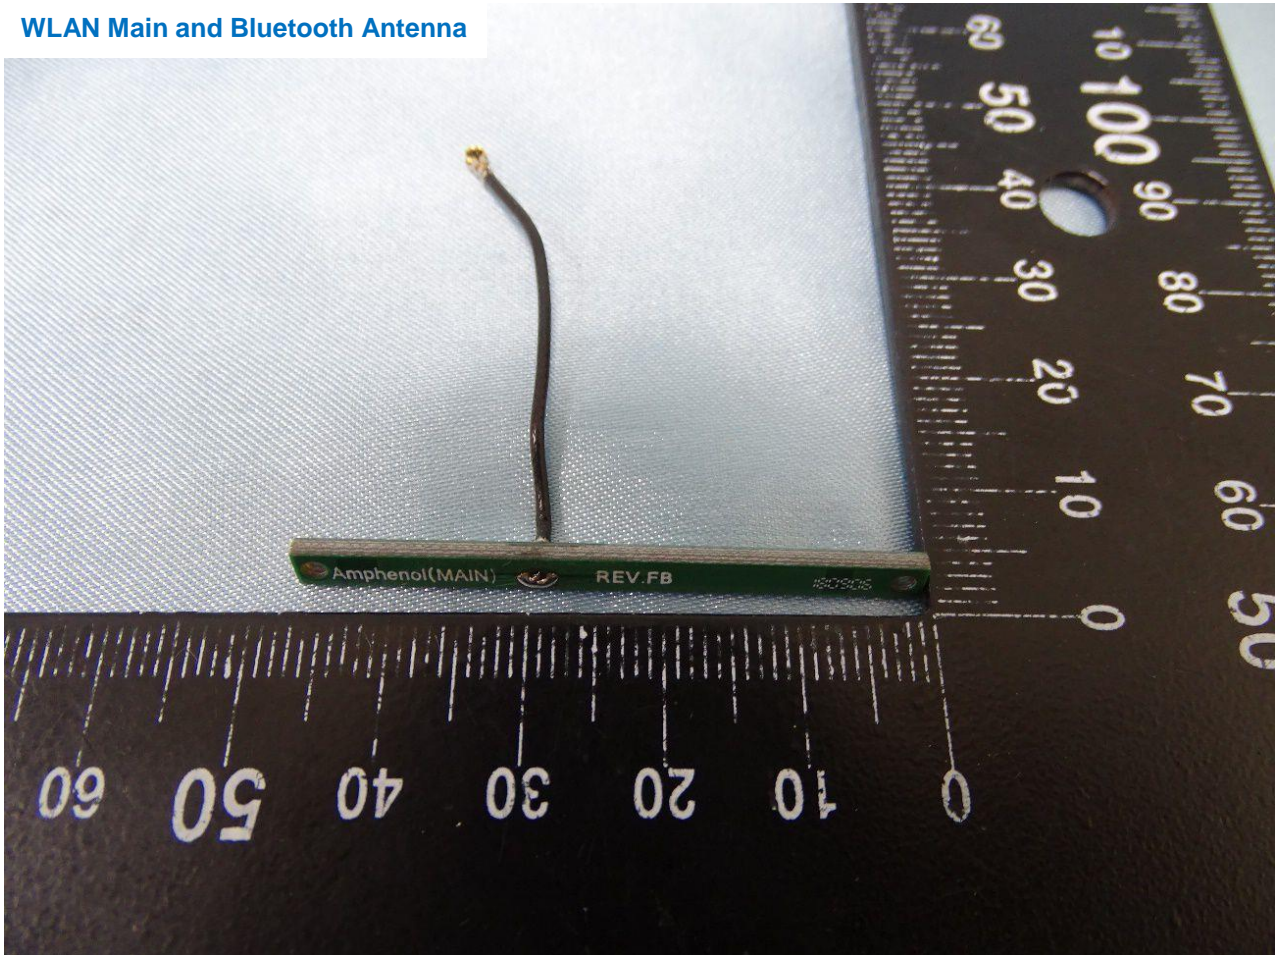

**Brand Name: Zebra / Model Name: MC930P, MC930B**

Brand Name: Zebra / Model Name: MC930P, MC930B

Camera

Brand Name: Zebra / Model Name: MC930P, MC930B

Brand Name: Zebra / Model Name: MC930P, MC930B

Brand Name: Zebra / Model Name: MC930P, MC930B

WLAN Main and Bluetooth Antenna

Brand Name: Zebra / Model Name: MC930P, MC930B

Brand Name: Zebra / Model Name: MC930P, MC930B

WLAN Aux. Antenna

Brand Name: Zebra / Model Name: MC930P, MC930B

Brand Name: Zebra / Model Name: MC930P, MC930B