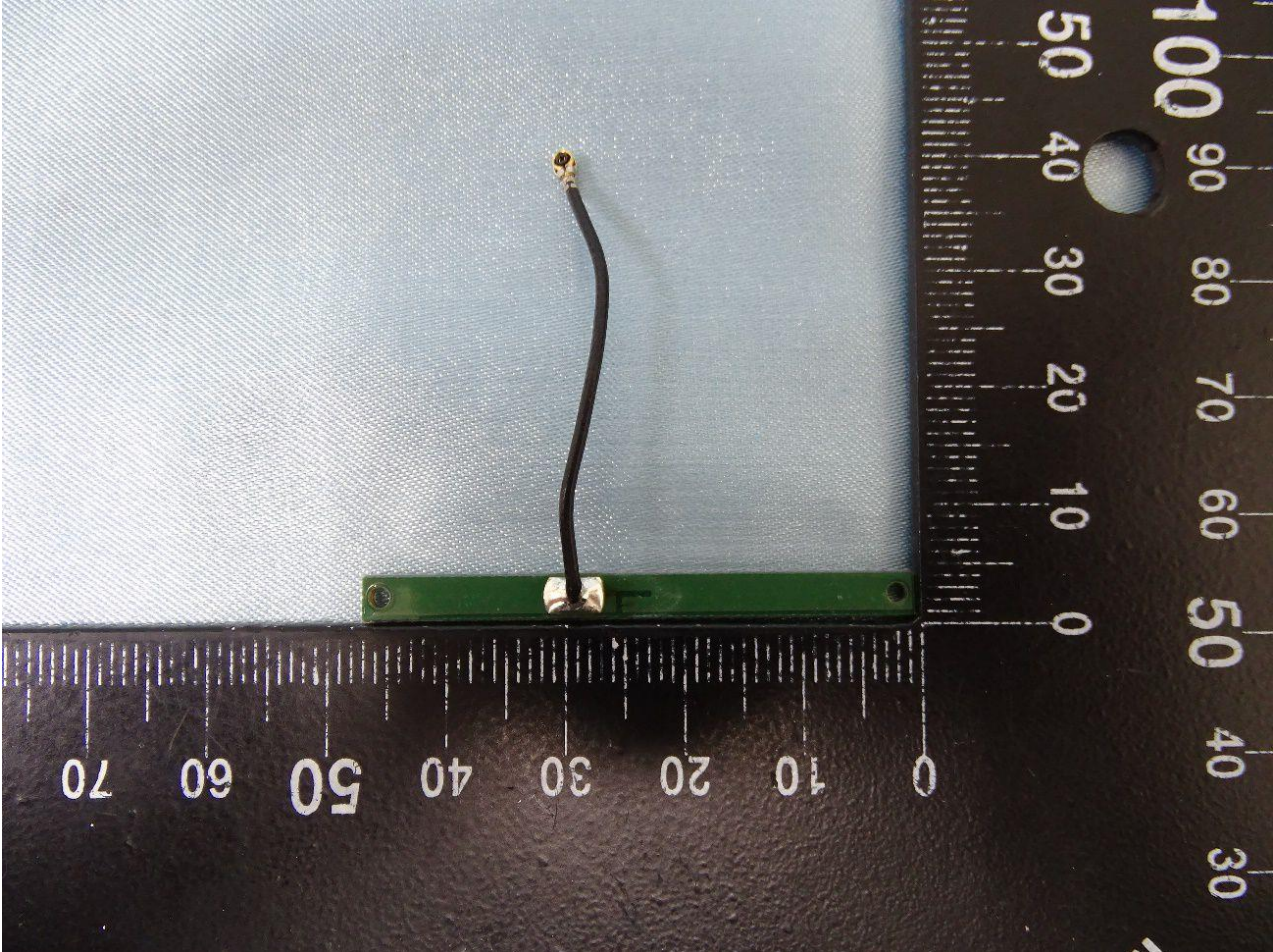

**Brand Name: Zebra / Model Name: MC930P, MC930B**

Brand Name: Zebra / Model Name: MC930P, MC930B

Camera

Brand Name: Zebra / Model Name: MC930P, MC930B

Brand Name: Zebra / Model Name: MC930P, MC930B

Brand Name: Zebra / Model Name: MC930P, MC930B

WLAN Main and Bluetooth Antenna

Brand Name: Zebra / Model Name: MC930P, MC930B

Brand Name: Zebra / Model Name: MC930P, MC930B

WLAN Aux. Antenna

Brand Name: Zebra / Model Name: MC930P, MC930B

Brand Name: Zebra / Model Name: MC930P, MC930B