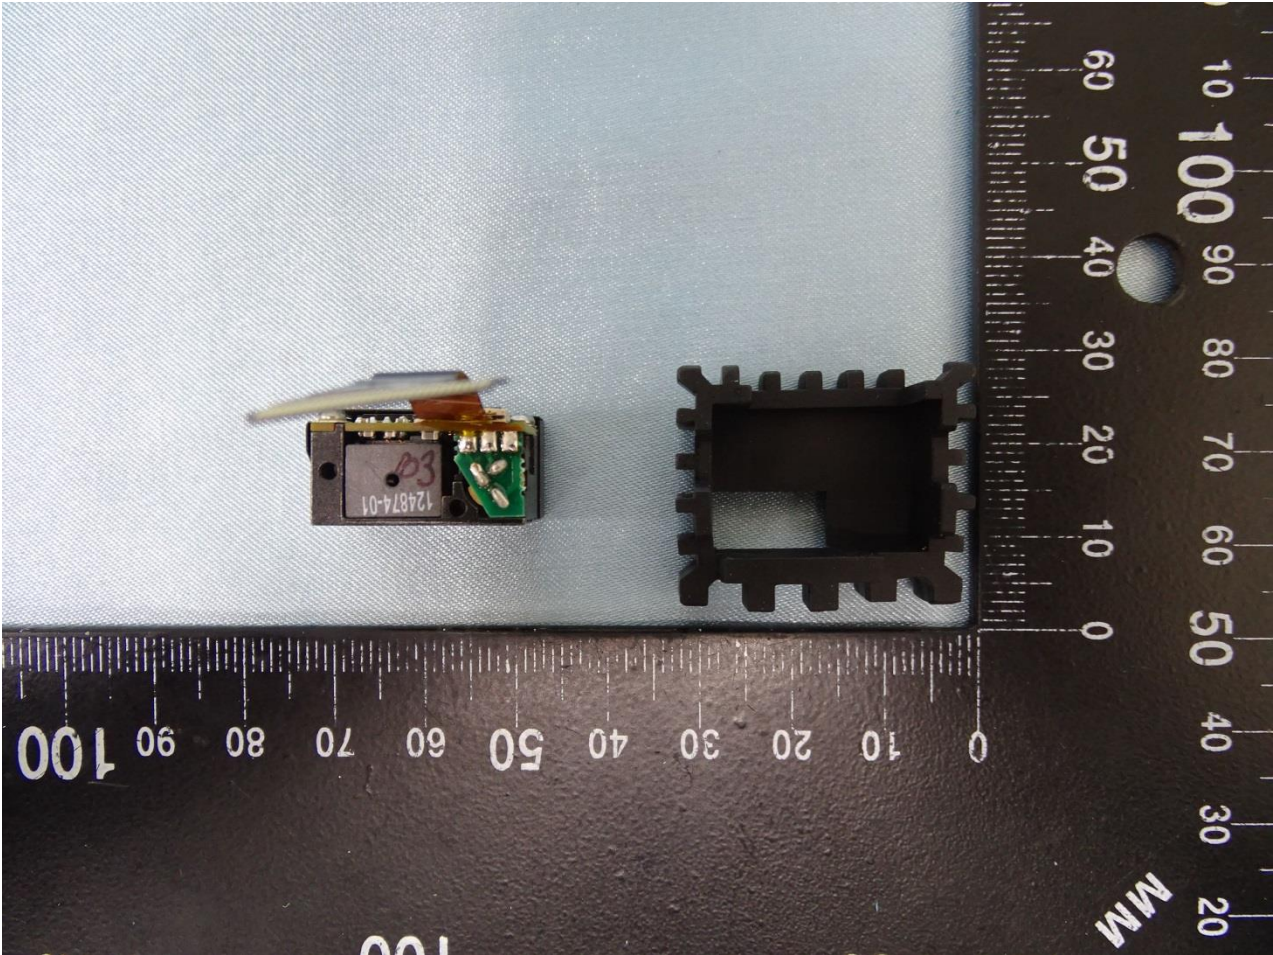

3. Internal Photograph of EUT

Brand Name: Zebra / Model Name: MC930P, MC930B

Scanner (SE965)

Brand Name: Zebra / Model Name: MC930P, MC930B

Brand Name: Zebra / Model Name: MC930P, MC930B

Brand Name: Zebra / Model Name: MC930P, MC930B

Brand Name: Zebra / Model Name: MC930P, MC930B

Brand Name: Zebra / Model Name: MC930P, MC930B

Brand Name: Zebra / Model Name: MC930P, MC930B

Brand Name: Zebra / Model Name: MC930P, MC930B

Brand Name: Zebra / Model Name: MC930P, MC930B

Brand Name: Zebra / Model Name: MC930P, MC930B

Scanner (SE4750SR)

Brand Name: Zebra / Model Name: MC930P, MC930B

Brand Name: Zebra / Model Name: MC930P, MC930B

Brand Name: Zebra / Model Name: MC930P, MC930B

Scanner (SE4850)

Brand Name: Zebra / Model Name: MC930P, MC930B