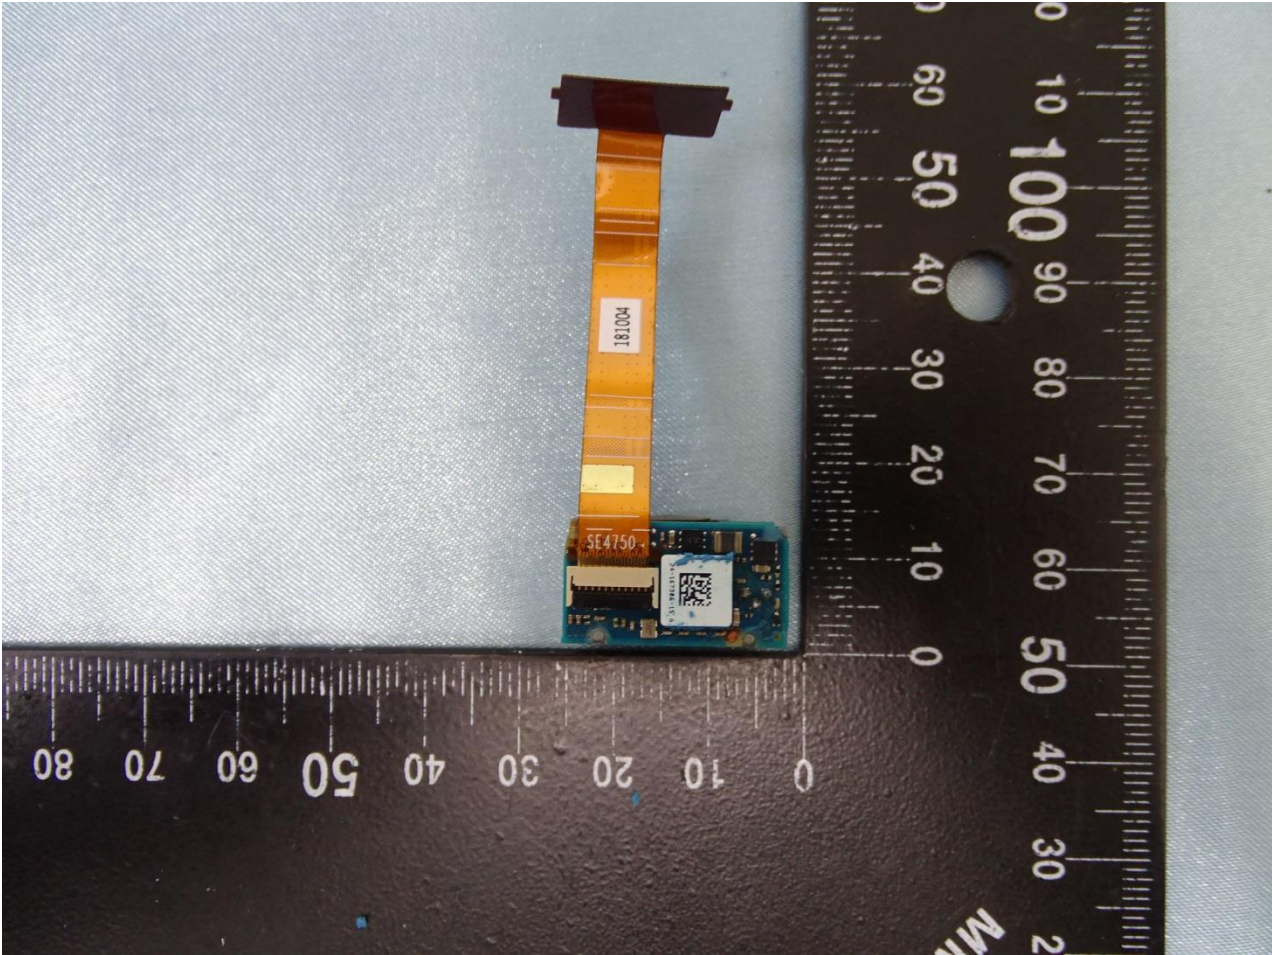

3. Internal Photograph of EUT

Brand Name: Zebra / Model Name: MC930P, MC930B

Scanner (SE965)

Brand Name: Zebra / Model Name: MC930P, MC930B

Brand Name: Zebra / Model Name: MC930P, MC930B

Brand Name: Zebra / Model Name: MC930P, MC930B

Brand Name: Zebra / Model Name: MC930P, MC930B

Scanner (SE4750SR)

Brand Name: Zebra / Model Name: MC930P, MC930B

Brand Name: Zebra / Model Name: MC930P, MC930B

Brand Name: Zebra / Model Name: MC930P, MC930B

Brand Name: Zebra / Model Name: MC930P, MC930B

Brand Name: Zebra / Model Name: MC930P, MC930B

Brand Name: Zebra / Model Name: MC930P, MC930B

Brand Name: Zebra / Model Name: MC930P, MC930B

Brand Name: Zebra / Model Name: MC930P, MC930B

Scanner (SE4850)

Brand Name: Zebra / Model Name: MC930P, MC930B