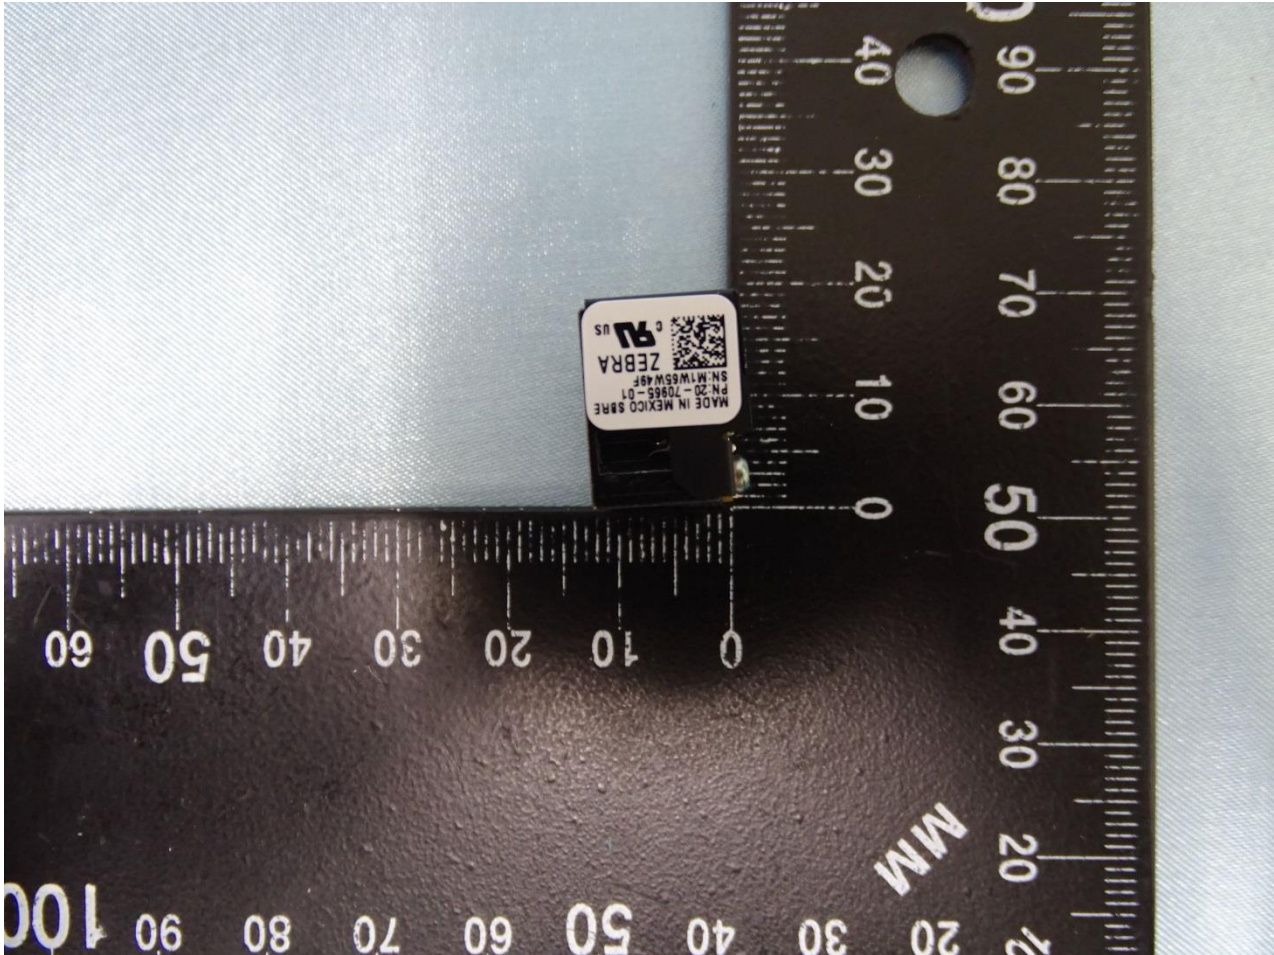

Brand Name: Zebra / Model Name: MC930P, MC930B