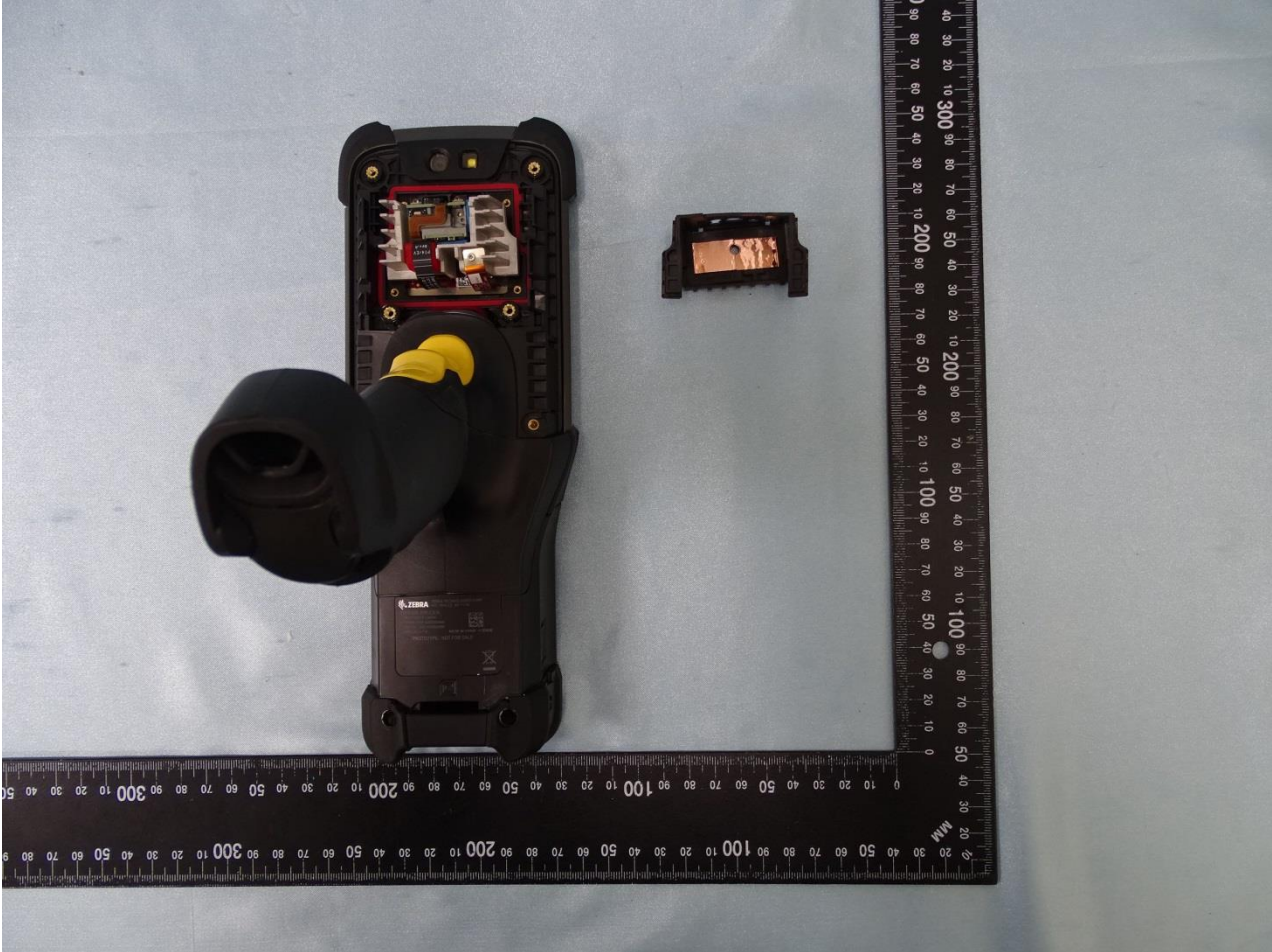

3. Internal Photograph of EUT

Brand Name: Zebra / Model Name: MC930P, MC930B

Scanner (SE965)

Brand Name: Zebra / Model Name: MC930P, MC930B

Brand Name: Zebra / Model Name: MC930P, MC930B

Brand Name: Zebra / Model Name: MC930P, MC930B

Brand Name: Zebra / Model Name: MC930P, MC930B

Brand Name: Zebra / Model Name: MC930P, MC930B

Brand Name: Zebra / Model Name: MC930P, MC930B

Brand Name: Zebra / Model Name: MC930P, MC930B

Brand Name: Zebra / Model Name: MC930P, MC930B

Brand Name: Zebra / Model Name: MC930P, MC930B

Scanner (SE4750SR)

Brand Name: Zebra / Model Name: MC930P, MC930B

Brand Name: Zebra / Model Name: MC930P, MC930B

Brand Name: Zebra / Model Name: MC930P, MC930B