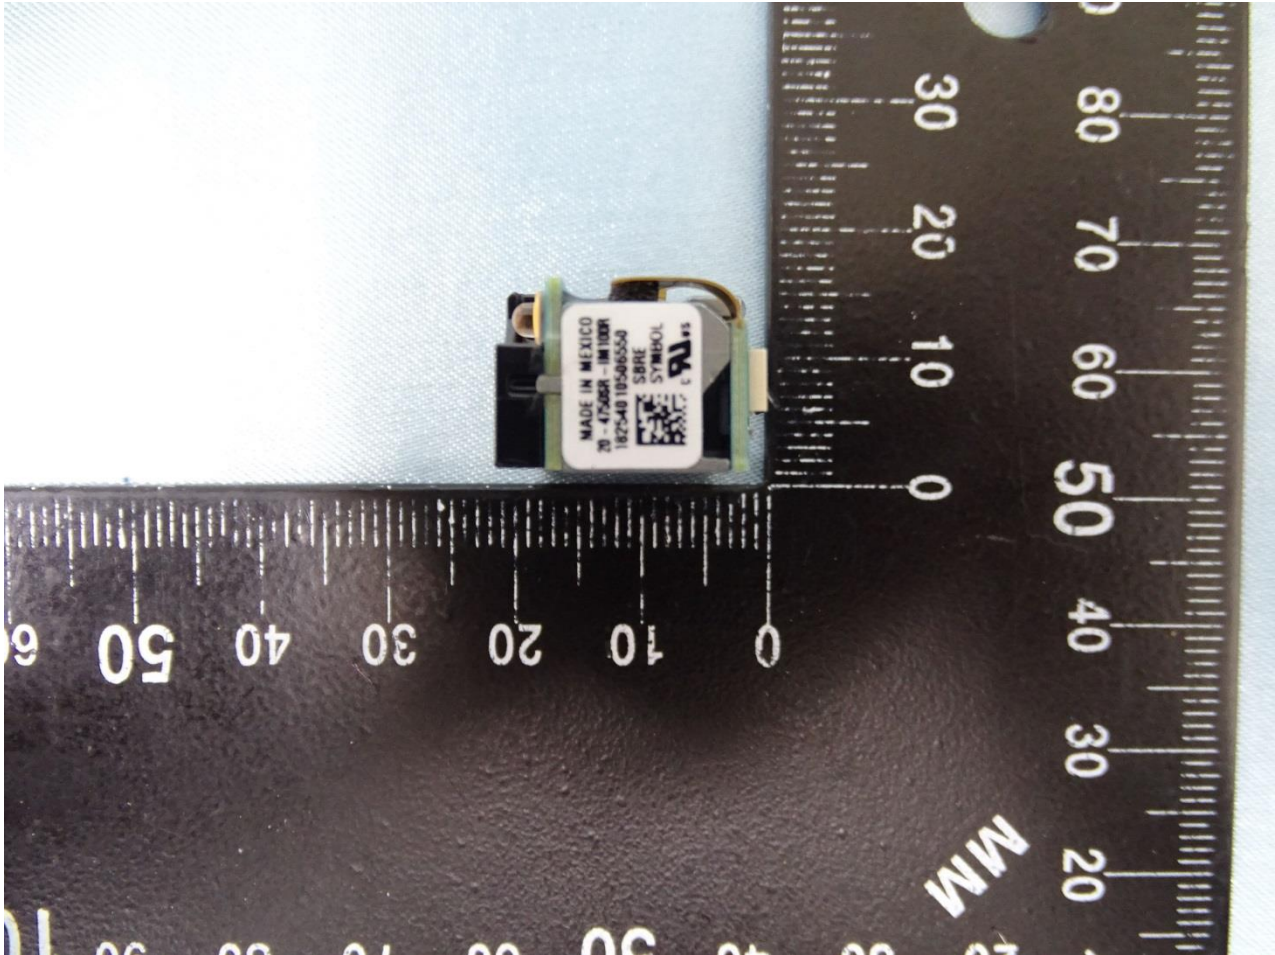

Brand Name: Zebra / Model Name: MC930P, MC930B