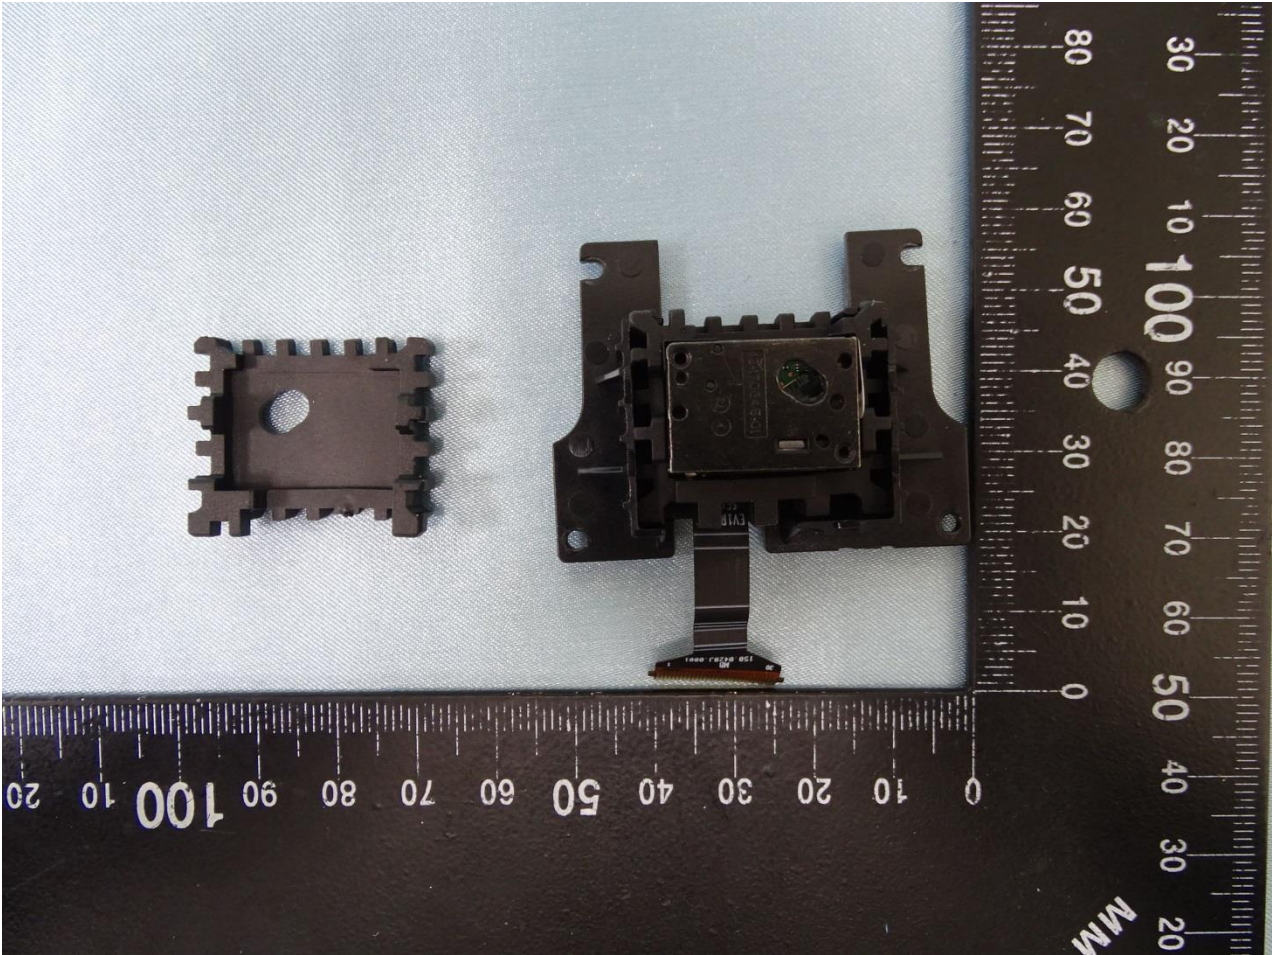

3. Internal Photograph of EUT

Brand Name: Zebra / Model Name: MC930P, MC930B

Scanner (SE965)

Brand Name: Zebra / Model Name: MC930P, MC930B

Brand Name: Zebra / Model Name: MC930P, MC930B

Brand Name: Zebra / Model Name: MC930P, MC930B

Brand Name: Zebra / Model Name: MC930P, MC930B

Brand Name: Zebra / Model Name: MC930P, MC930B

Brand Name: Zebra / Model Name: MC930P, MC930B

Brand Name: Zebra / Model Name: MC930P, MC930B

Brand Name: Zebra / Model Name: MC930P, MC930B

Brand Name: Zebra / Model Name: MC930P, MC930B

Scanner (SE4750SR)

Brand Name: Zebra / Model Name: MC930P, MC930B

Brand Name: Zebra / Model Name: MC930P, MC930B

Brand Name: Zebra / Model Name: MC930P, MC930B

Scanner (SE4850)

Brand Name: Zebra / Model Name: MC930P, MC930B