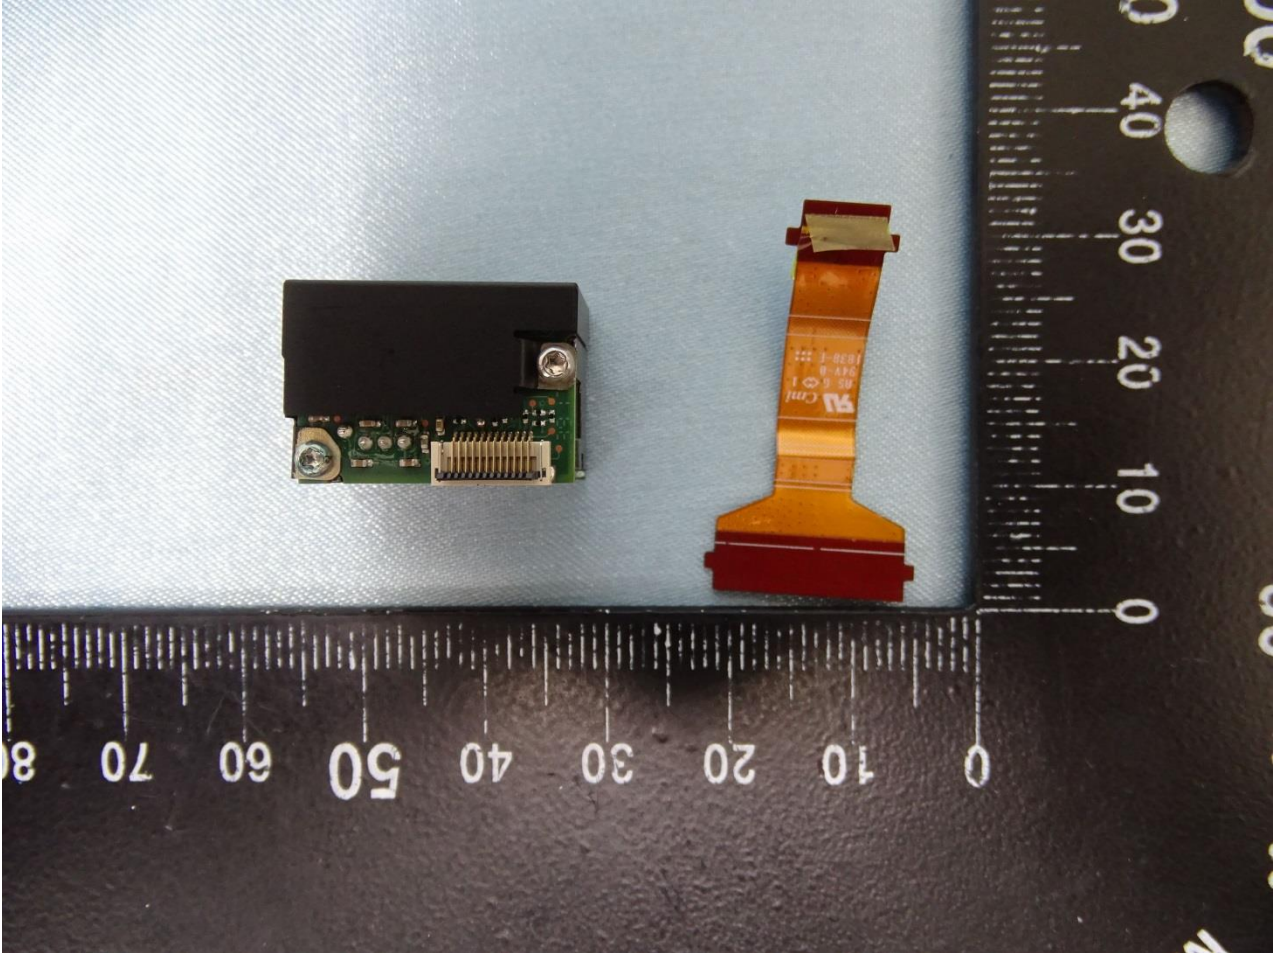

3. Internal Photograph of EUT

Brand Name: Zebra / Model Name: MC930P, MC930B

Scanner (SE965)

Brand Name: Zebra / Model Name: MC930P, MC930B

Brand Name: Zebra / Model Name: MC930P, MC930B

Brand Name: Zebra / Model Name: MC930P, MC930B

Brand Name: Zebra / Model Name: MC930P, MC930B

Brand Name: Zebra / Model Name: MC930P, MC930B

Brand Name: Zebra / Model Name: MC930P, MC930B

Brand Name: Zebra / Model Name: MC930P, MC930B

Brand Name: Zebra / Model Name: MC930P, MC930B

Brand Name: Zebra / Model Name: MC930P, MC930B

Scanner (SE4750SR)

Brand Name: Zebra / Model Name: MC930P, MC930B

Brand Name: Zebra / Model Name: MC930P, MC930B

Brand Name: Zebra / Model Name: MC930P, MC930B

Scanner (SE4850)

Brand Name: Zebra / Model Name: MC930P, MC930B