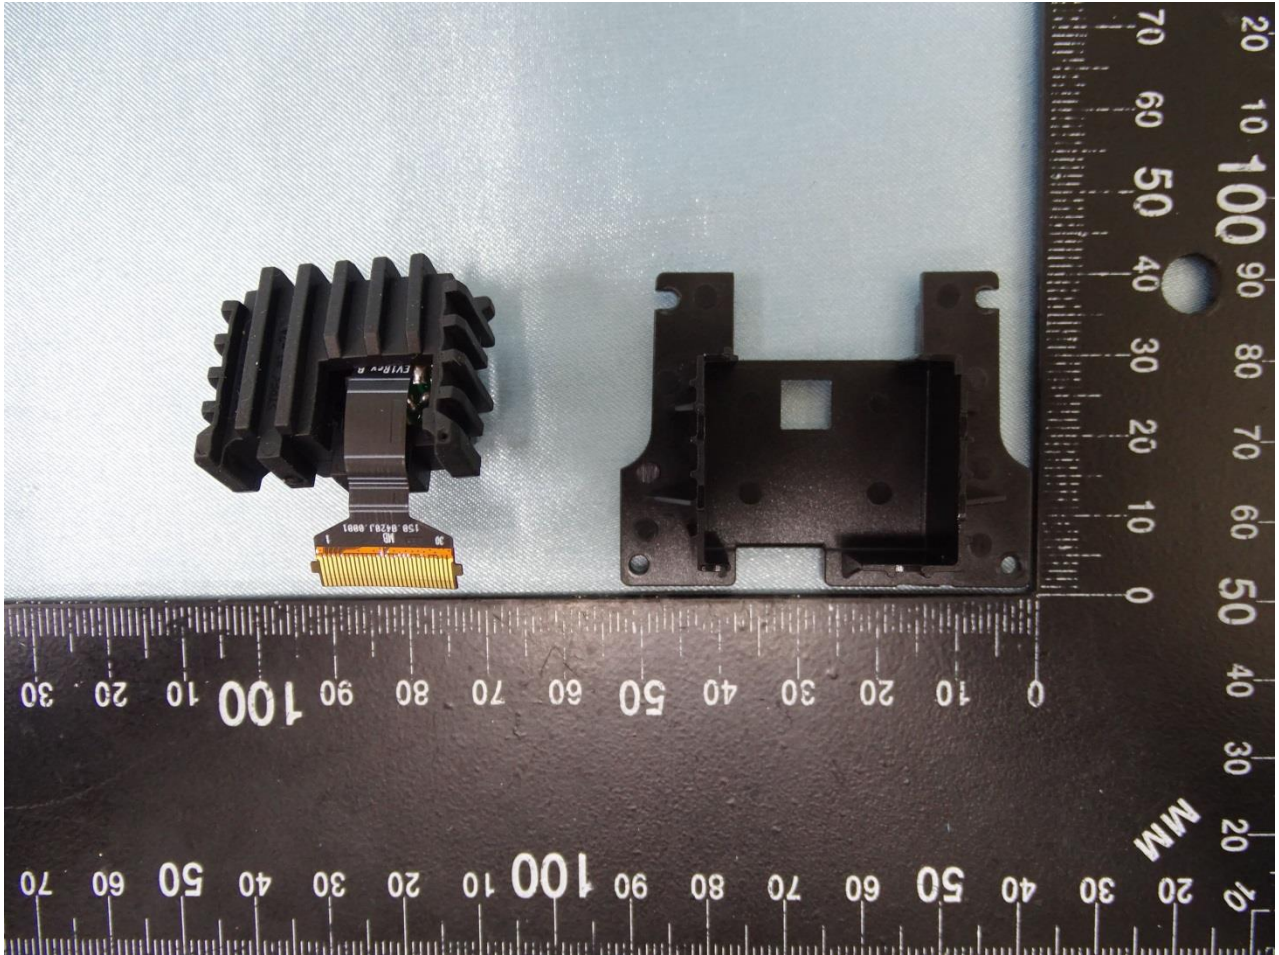

3. Internal Photograph of EUT

Brand Name: Zebra / Model Name: MC930P, MC930B

Scanner (SE965)

Brand Name: Zebra / Model Name: MC930P, MC930B

Brand Name: Zebra / Model Name: MC930P, MC930B

Brand Name: Zebra / Model Name: MC930P, MC930B

Brand Name: Zebra / Model Name: MC930P, MC930B

Brand Name: Zebra / Model Name: MC930P, MC930B

Brand Name: Zebra / Model Name: MC930P, MC930B

Brand Name: Zebra / Model Name: MC930P, MC930B

Brand Name: Zebra / Model Name: MC930P, MC930B

Brand Name: Zebra / Model Name: MC930P, MC930B

Scanner (SE4750SR)

Brand Name: Zebra / Model Name: MC930P, MC930B

Brand Name: Zebra / Model Name: MC930P, MC930B

Brand Name: Zebra / Model Name: MC930P, MC930B