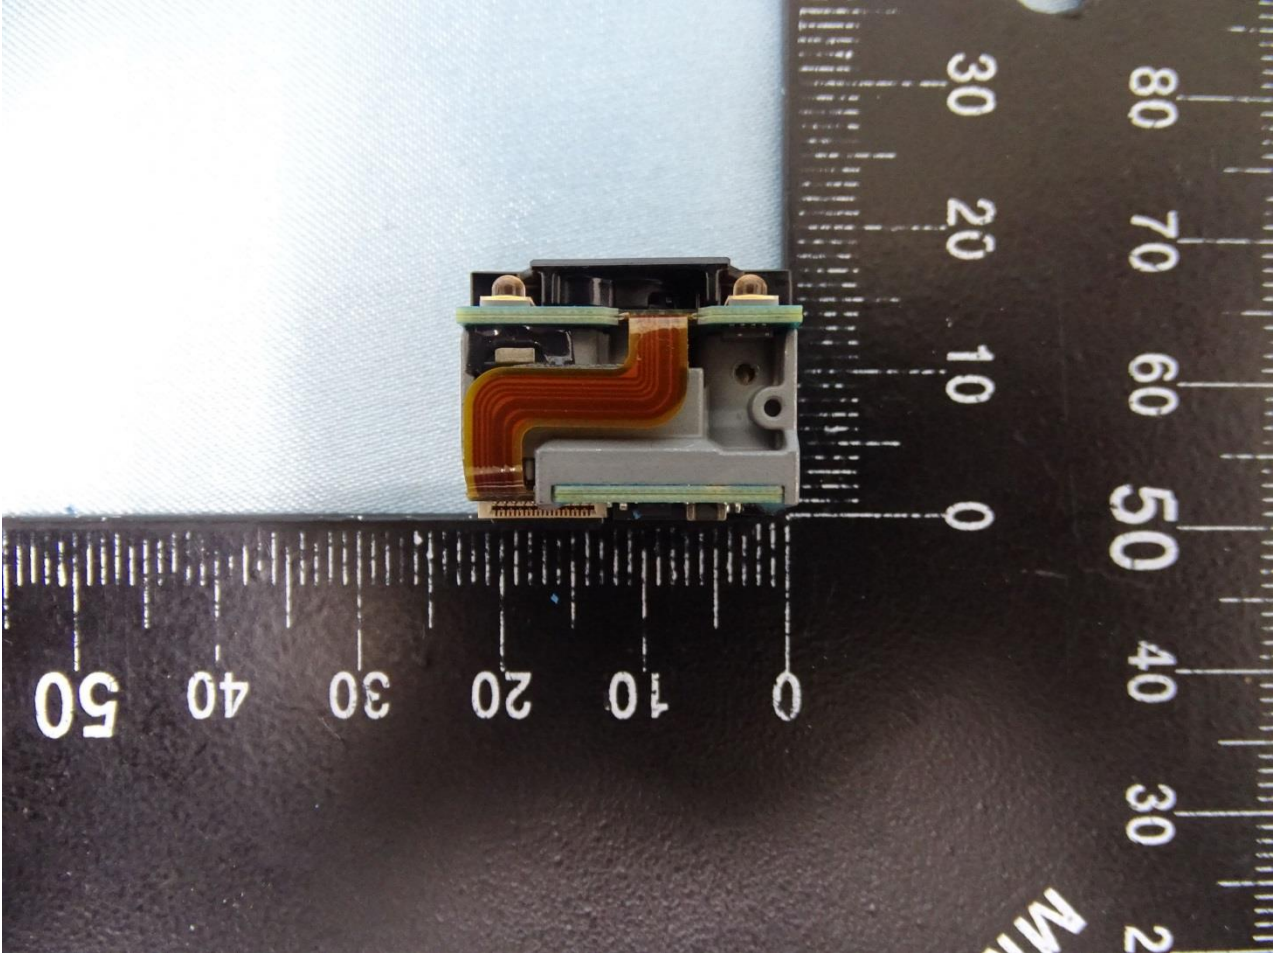

Brand Name: Zebra / Model Name: MC930P, MC930B

Scanner (SE4750SR)

Brand Name: Zebra / Model Name: MC930P, MC930B

Brand Name: Zebra / Model Name: MC930P, MC930B

Brand Name: Zebra / Model Name: MC930P, MC930B

Brand Name: Zebra / Model Name: MC930P, MC930B

Brand Name: Zebra / Model Name: MC930P, MC930B

Brand Name: Zebra / Model Name: MC930P, MC930B

Brand Name: Zebra / Model Name: MC930P, MC930B

Brand Name: Zebra / Model Name: MC930P, MC930B

Scanner (SE4850)

Brand Name: Zebra / Model Name: MC930P, MC930B