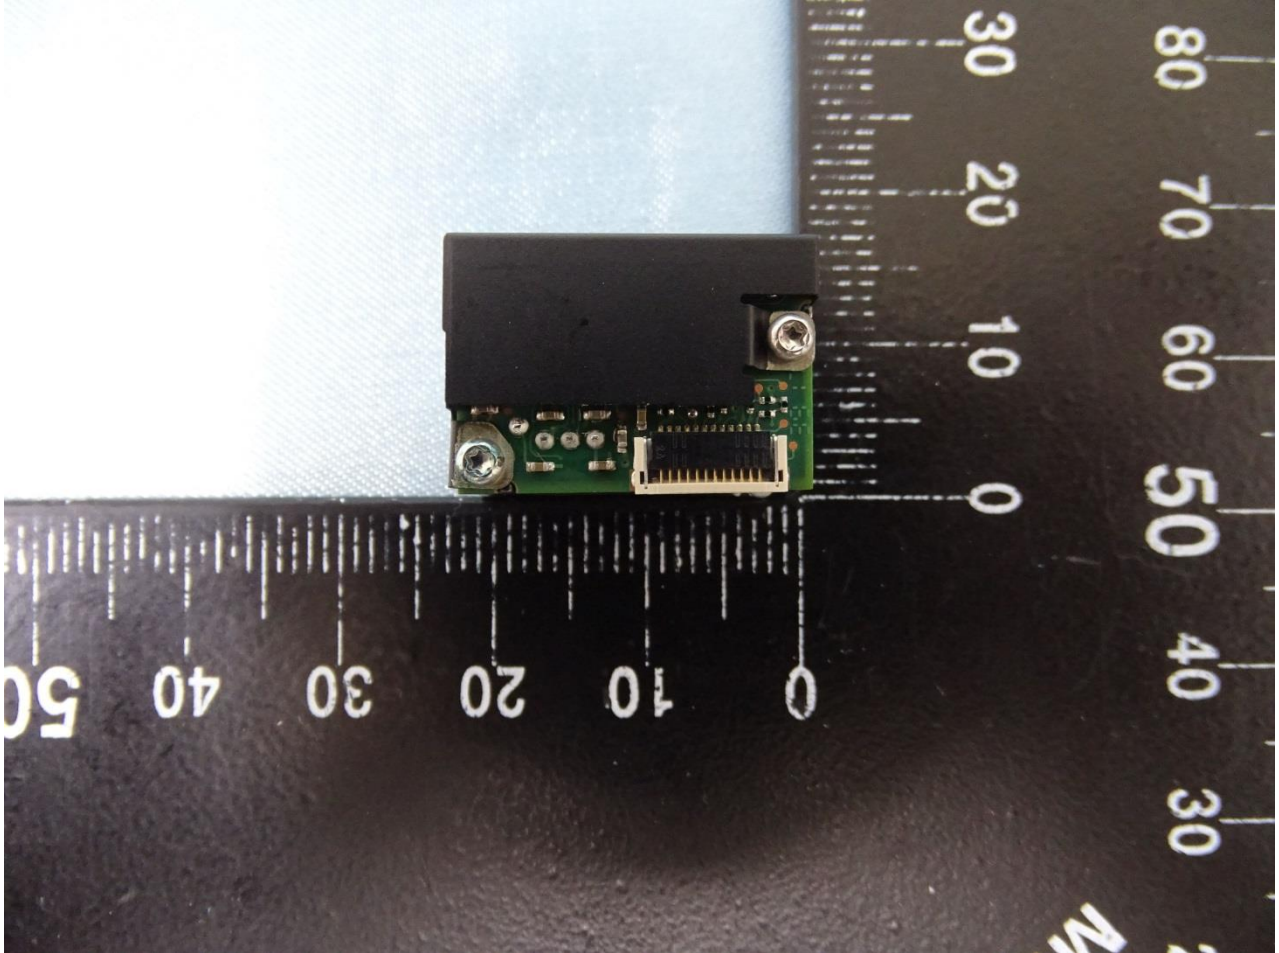

3. Internal Photograph of EUT

Brand Name: Zebra / Model Name: MC930P, MC930B

Scanner (SE965)

Brand Name: Zebra / Model Name: MC930P, MC930B

Brand Name: Zebra / Model Name: MC930P, MC930B

Brand Name: Zebra / Model Name: MC930P, MC930B

Brand Name: Zebra / Model Name: MC930P, MC930B

Brand Name: Zebra / Model Name: MC930P, MC930B

Brand Name: Zebra / Model Name: MC930P, MC930B

Brand Name: Zebra / Model Name: MC930P, MC930B

Brand Name: Zebra / Model Name: MC930P, MC930B

Brand Name: Zebra / Model Name: MC930P, MC930B

Scanner (SE4750SR)

Brand Name: Zebra / Model Name: MC930P, MC930B

Brand Name: Zebra / Model Name: MC930P, MC930B

Brand Name: Zebra / Model Name: MC930P, MC930B