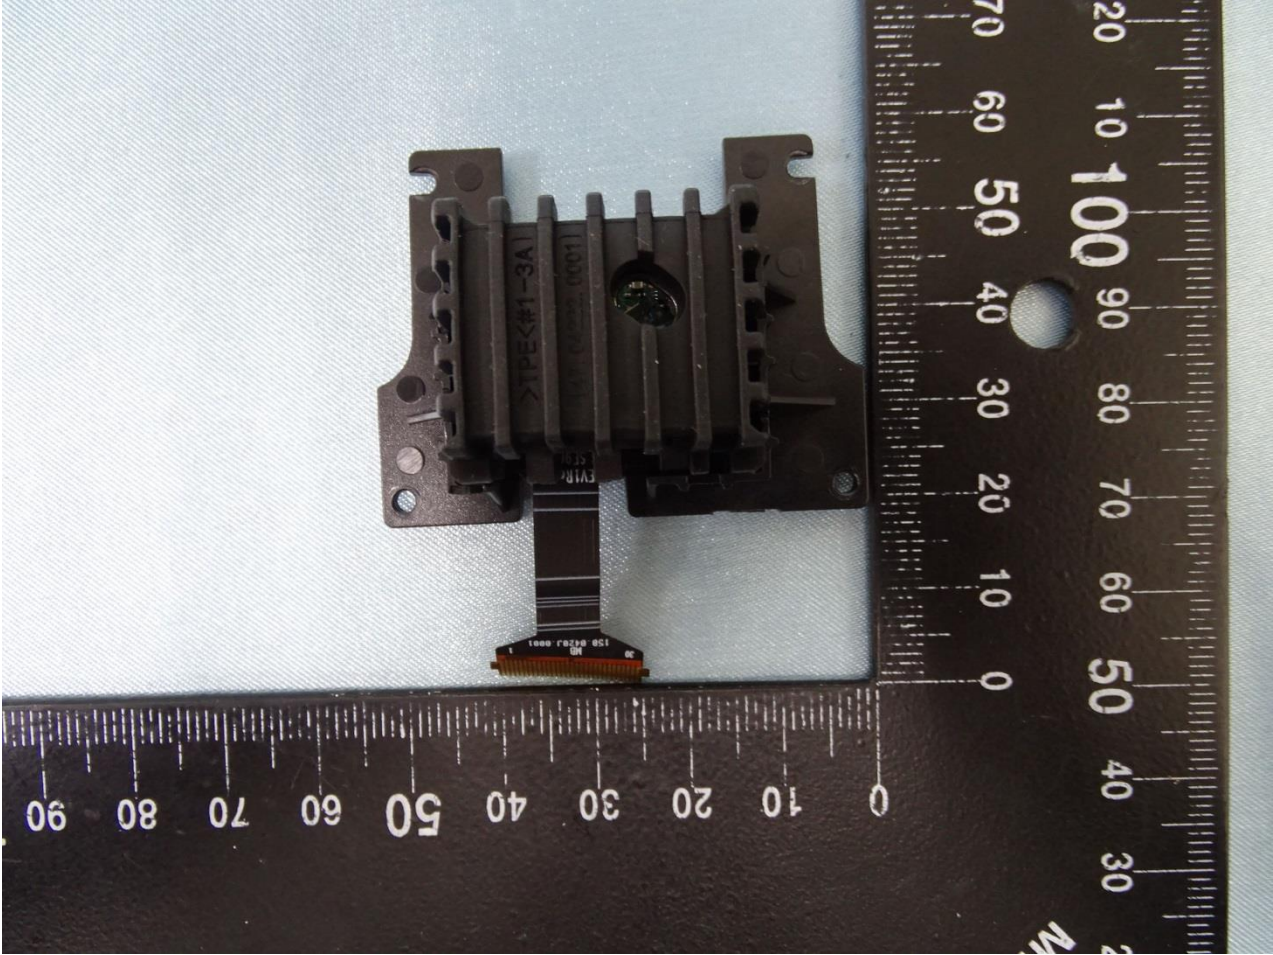

3. Internal Photograph of EUT

Brand Name: Zebra / Model Name: MC930P, MC930B

Scanner (SE965)

Brand Name: Zebra / Model Name: MC930P, MC930B

Brand Name: Zebra / Model Name: MC930P, MC930B

Brand Name: Zebra / Model Name: MC930P, MC930B

Brand Name: Zebra / Model Name: MC930P, MC930B

Brand Name: Zebra / Model Name: MC930P, MC930B

Brand Name: Zebra / Model Name: MC930P, MC930B

Brand Name: Zebra / Model Name: MC930P, MC930B

Brand Name: Zebra / Model Name: MC930P, MC930B

Brand Name: Zebra / Model Name: MC930P, MC930B

Scanner (SE4750SR)

Brand Name: Zebra / Model Name: MC930P, MC930B

Brand Name: Zebra / Model Name: MC930P, MC930B

Brand Name: Zebra / Model Name: MC930P, MC930B