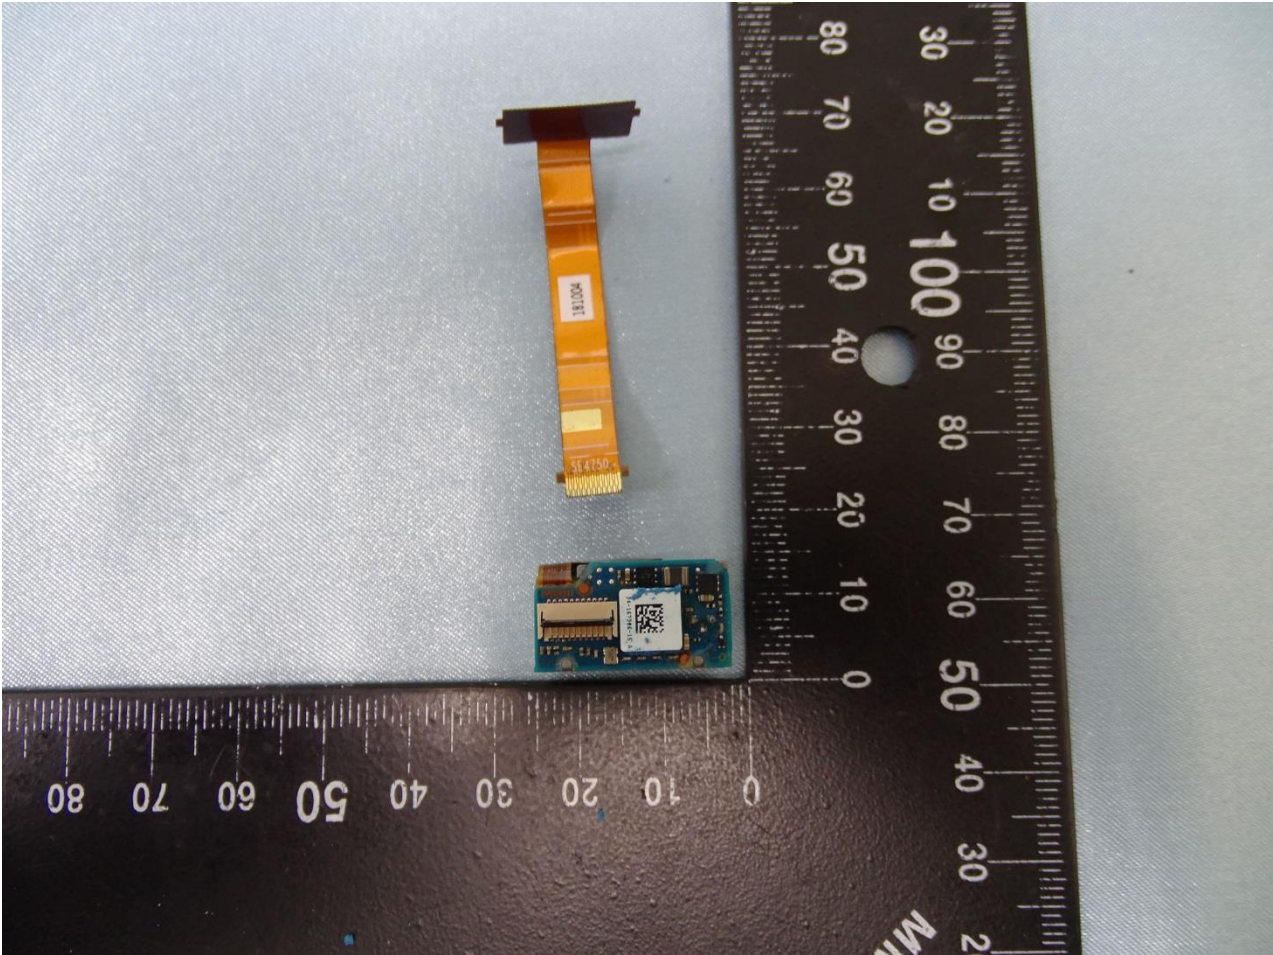

3. Internal Photograph of EUT

Brand Name: Zebra / Model Name: MC930P, MC930B

Scanner (SE965)

Brand Name: Zebra / Model Name: MC930P, MC930B

Brand Name: Zebra / Model Name: MC930P, MC930B

Brand Name: Zebra / Model Name: MC930P, MC930B

Brand Name: Zebra / Model Name: MC930P, MC930B

Scanner (SE4750SR)

Brand Name: Zebra / Model Name: MC930P, MC930B

Brand Name: Zebra / Model Name: MC930P, MC930B

Brand Name: Zebra / Model Name: MC930P, MC930B

Brand Name: Zebra / Model Name: MC930P, MC930B

Brand Name: Zebra / Model Name: MC930P, MC930B

Brand Name: Zebra / Model Name: MC930P, MC930B

Brand Name: Zebra / Model Name: MC930P, MC930B

Brand Name: Zebra / Model Name: MC930P, MC930B

Scanner (SE4850)

Brand Name: Zebra / Model Name: MC930P, MC930B