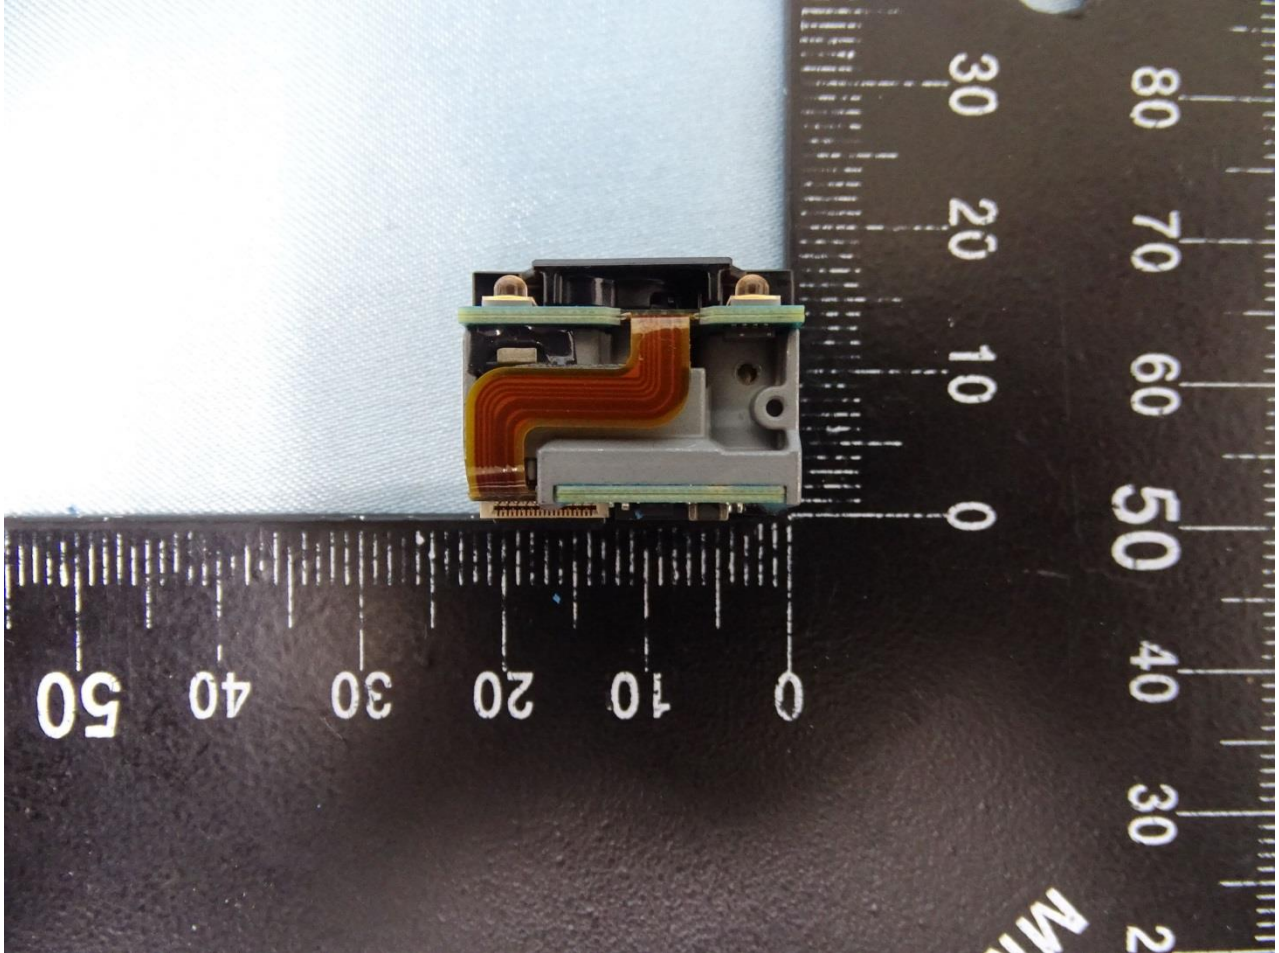

Brand Name: Zebra / Model Name: MC930P, MC930B

Scanner (SE4750SR)

Brand Name: Zebra / Model Name: MC930P, MC930B

Brand Name: Zebra / Model Name: MC930P, MC930B

Brand Name: Zebra / Model Name: MC930P, MC930B

Brand Name: Zebra / Model Name: MC930P, MC930B

Brand Name: Zebra / Model Name: MC930P, MC930B

Brand Name: Zebra / Model Name: MC930P, MC930B

Brand Name: Zebra / Model Name: MC930P, MC930B

Brand Name: Zebra / Model Name: MC930P, MC930B

Scanner (SE4850)

Brand Name: Zebra / Model Name: MC930P, MC930B