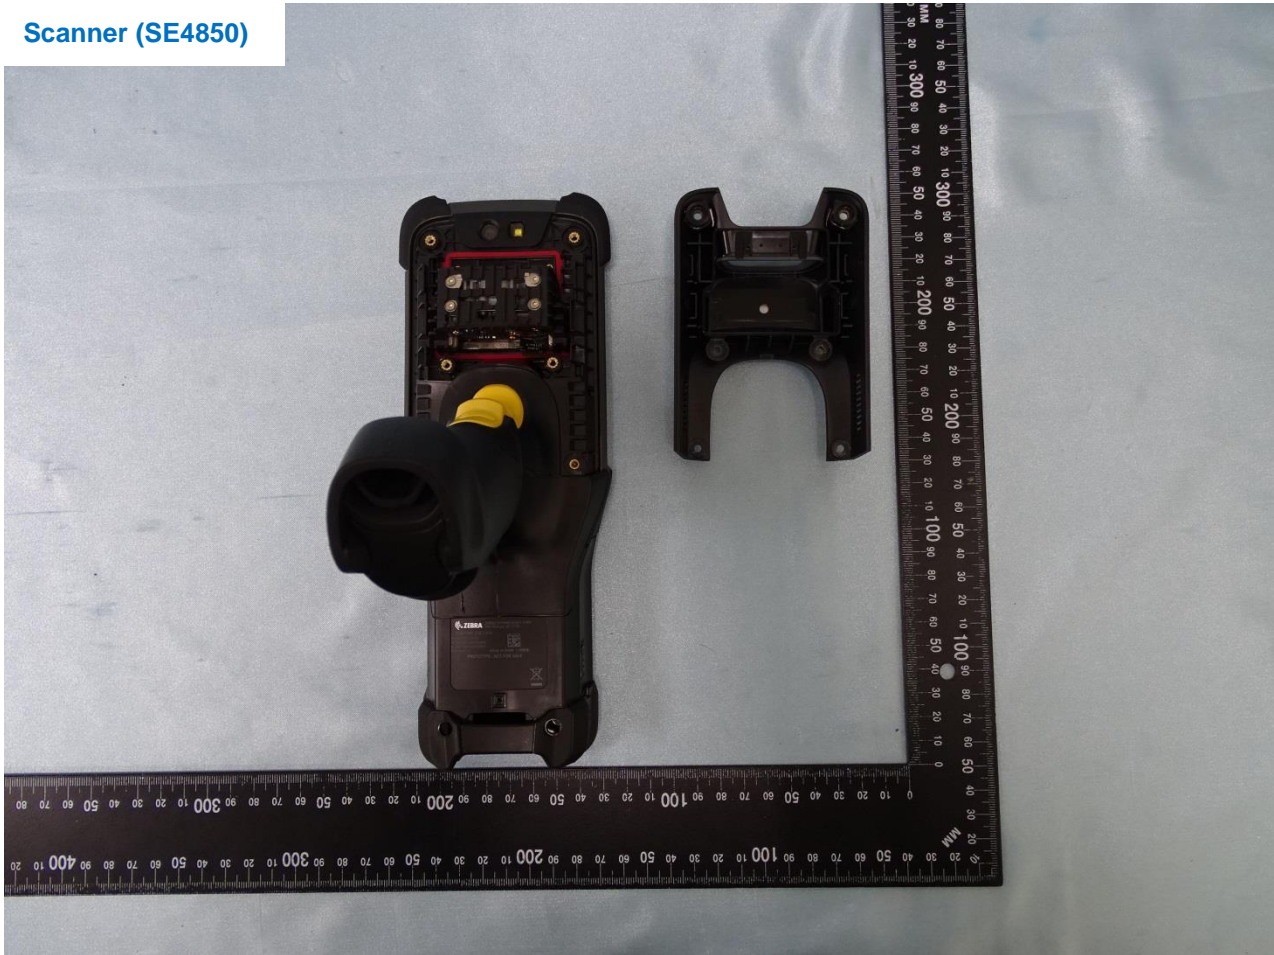

Brand Name: Zebra / Model Name: MC930P, MC930B

Brand Name: Zebra / Model Name: MC930P, MC930B

Brand Name: Zebra / Model Name: MC930P, MC930B

Brand Name: Zebra / Model Name: MC930P, MC930B

Brand Name: Zebra / Model Name: MC930P, MC930B

Scanner (SE4850)

Brand Name: Zebra / Model Name: MC930P, MC930B