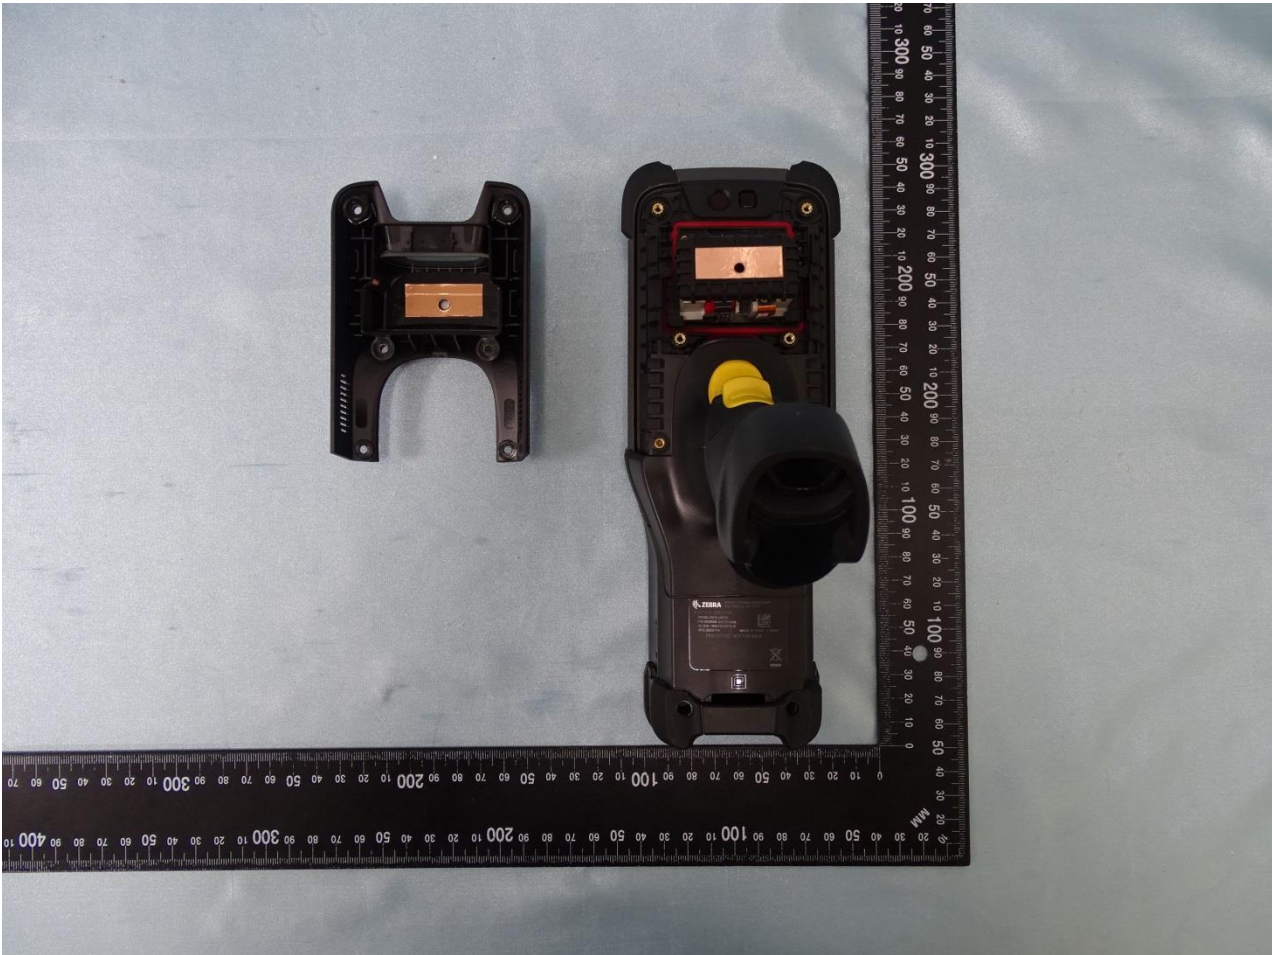

NFC Antenna

Brand Name: Zebra / Model Name: MC930P, MC930B

Brand Name: Zebra / Model Name: MC930P, MC930B

SKU 1 and SKU 2

Brand Name: Zebra / Model Name: MC930P, MC930B

Brand Name: Zebra / Model Name: MC930P, MC930B