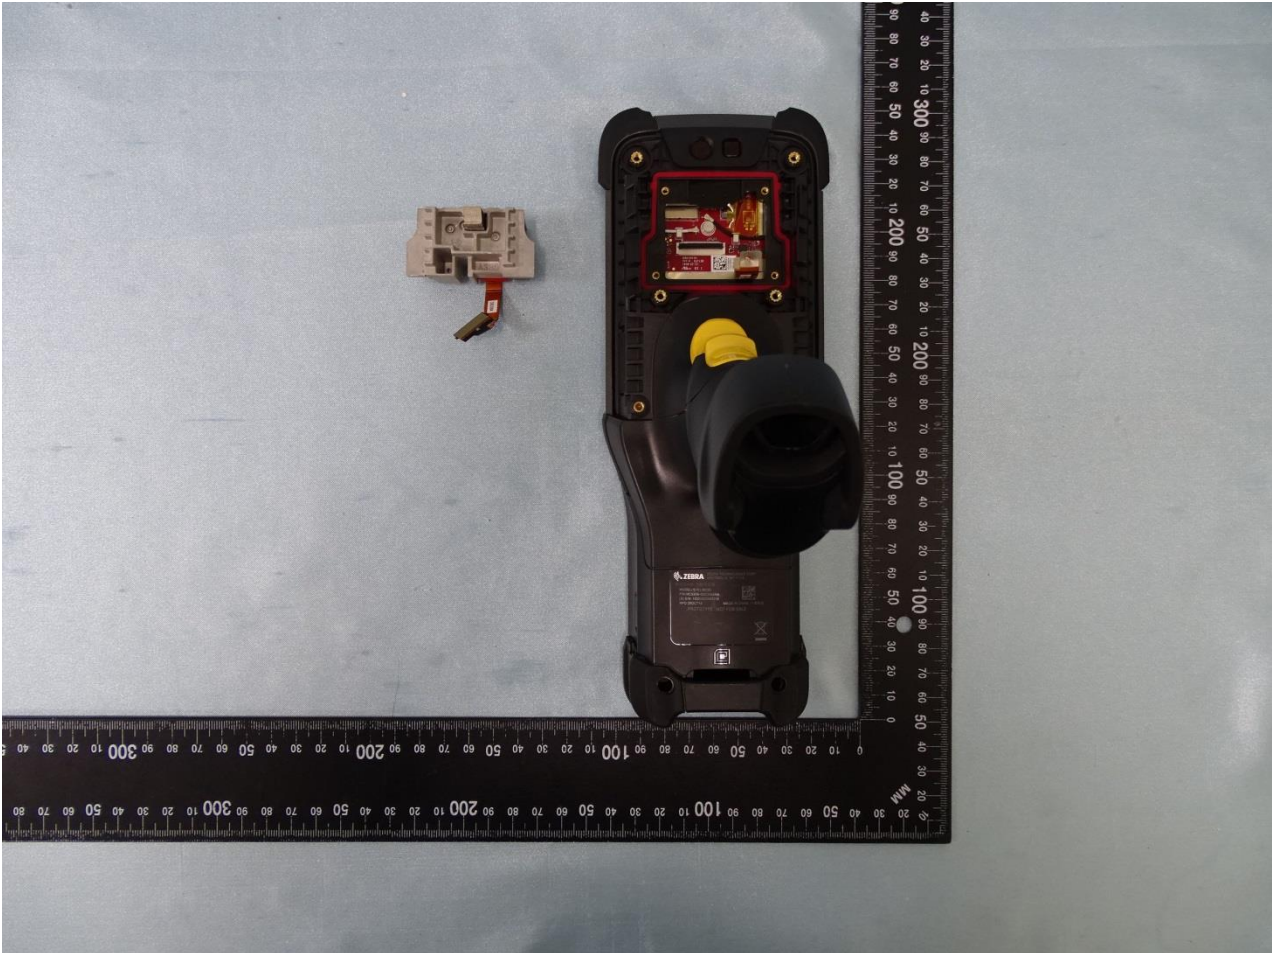

NFC Antenna

Brand Name: Zebra / Model Name: MC930P, MC930B

Brand Name: Zebra / Model Name: MC930P, MC930B

SKU 1 and SKU 2

Brand Name: Zebra / Model Name: MC930P, MC930B

Brand Name: Zebra / Model Name: MC930P, MC930B