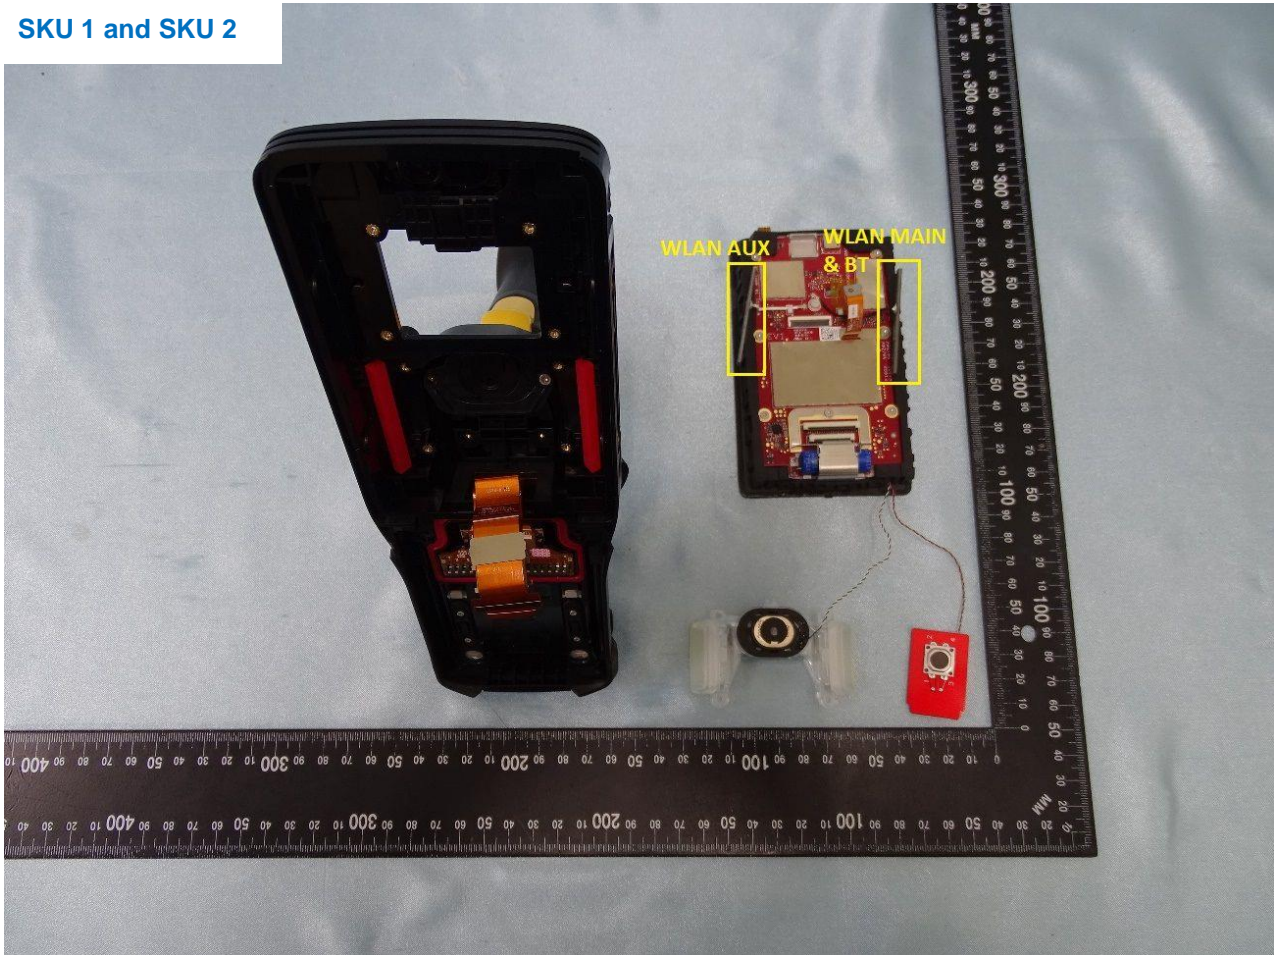

WLAN Main and Bluetooth Antenna

Brand Name: Zebra / Model Name: MC930P, MC930B

Brand Name: Zebra / Model Name: MC930P, MC930B

WLAN Aux. Antenna

Brand Name: Zebra / Model Name: MC930P, MC930B

Brand Name: Zebra / Model Name: MC930P, MC930B

NFC Antenna

Brand Name: Zebra / Model Name: MC930P, MC930B

Brand Name: Zebra / Model Name: MC930P, MC930B

SKU 1 and SKU 2

Brand Name: Zebra / Model Name: MC930P, MC930B

Brand Name: Zebra / Model Name: MC930P, MC930B

Brand Name: Zebra / Model Name: MC930P, MC930B