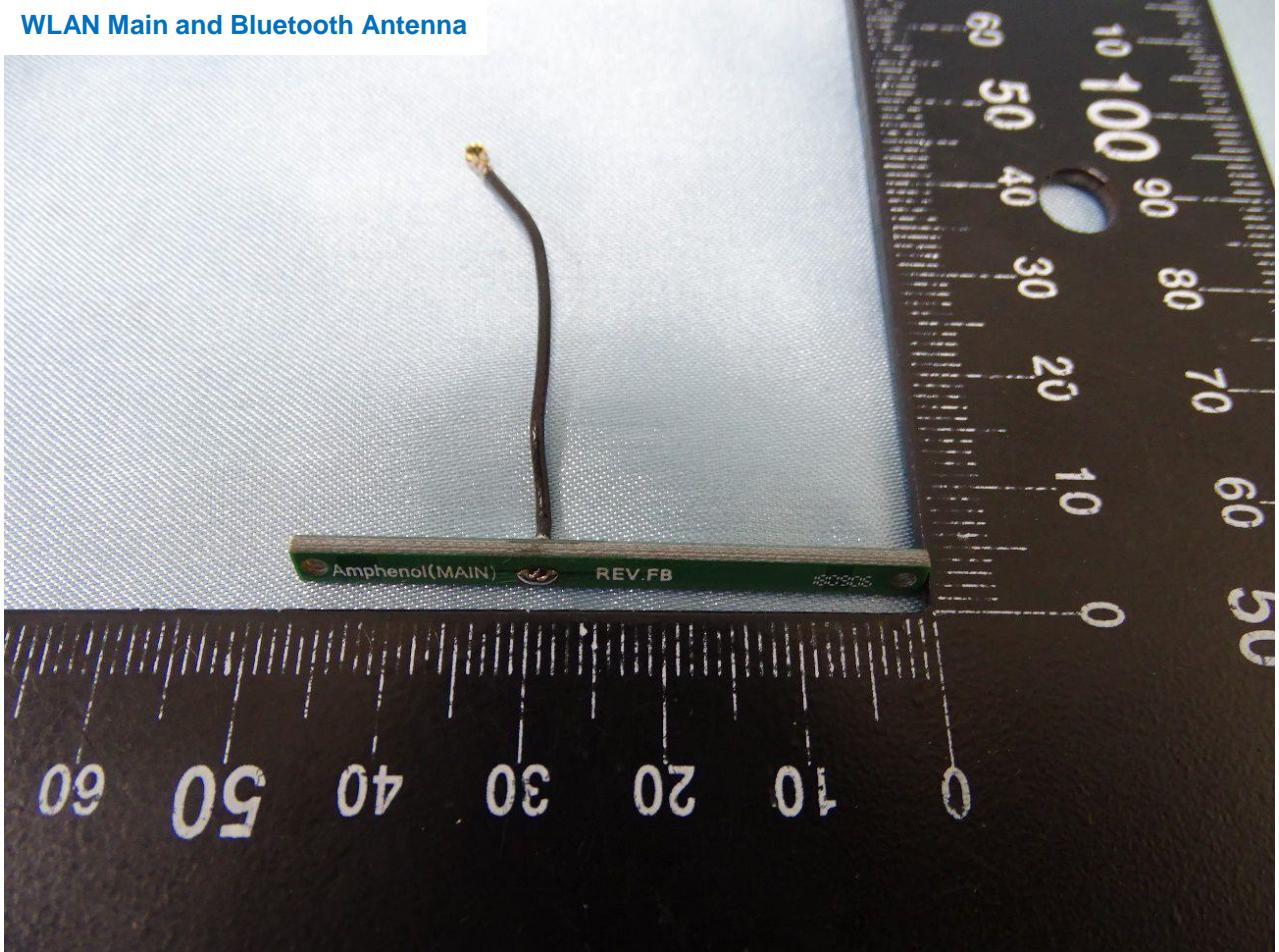

Brand Name: Zebra / Model Name: MC930P, MC930B

Brand Name: Zebra / Model Name: MC930P, MC930B

Camera

Brand Name: Zebra / Model Name: MC930P, MC930B

Brand Name: Zebra / Model Name: MC930P, MC930B

Brand Name: Zebra / Model Name: MC930P, MC930B

WLAN Main and Bluetooth Antenna

Brand Name: Zebra / Model Name: MC930P, MC930B

Brand Name: Zebra / Model Name: MC930P, MC930B

WLAN Aux. Antenna

Brand Name: Zebra / Model Name: MC930P, MC930B

Brand Name: Zebra / Model Name: MC930P, MC930B