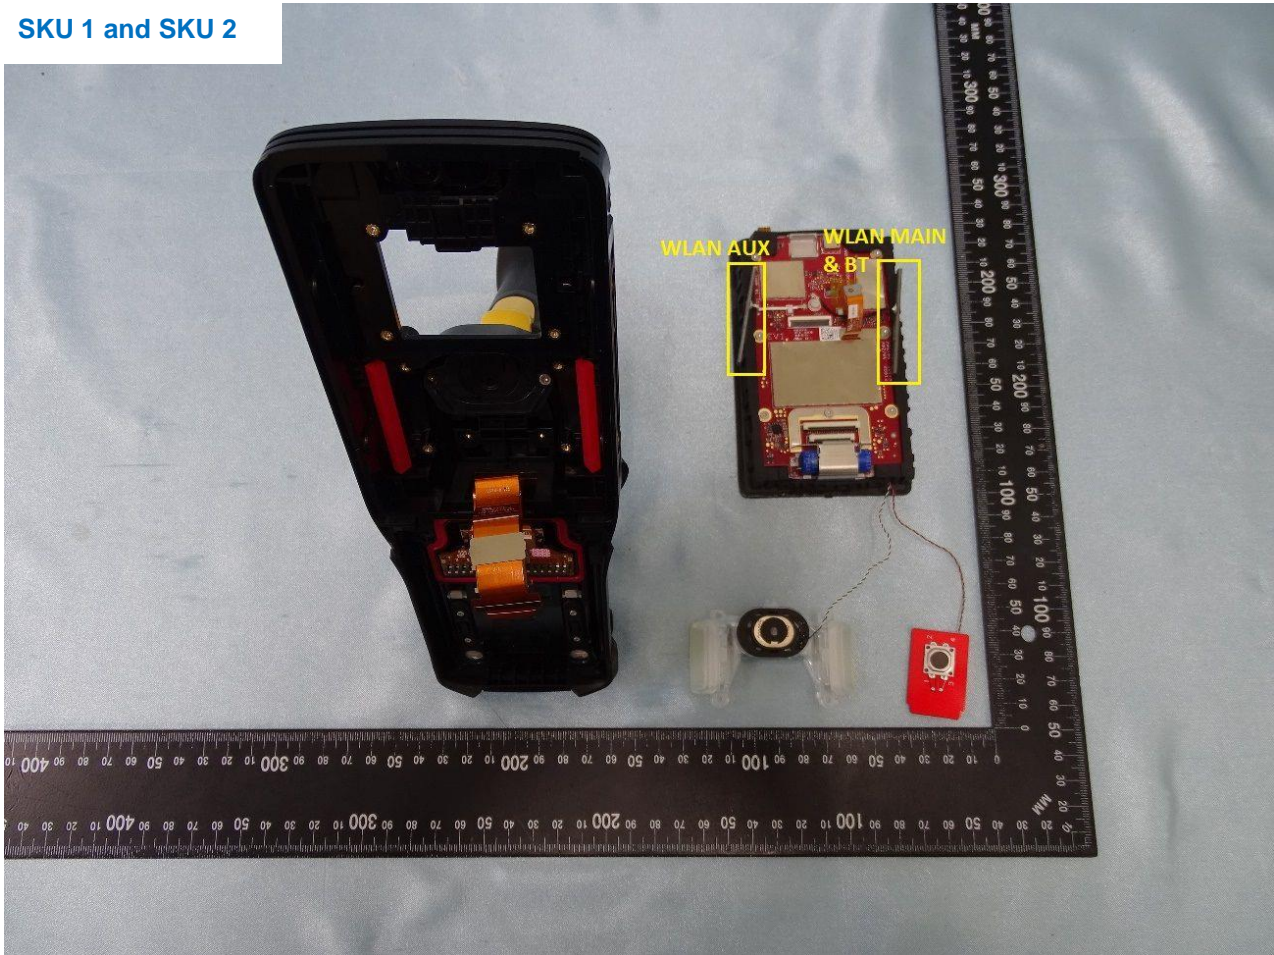

WLAN Main and Bluetooth Antenna

Brand Name: Zebra / Model Name: MC930P, MC930B

Brand Name: Zebra / Model Name: MC930P, MC930B

WLAN Aux. Antenna

Brand Name: Zebra / Model Name: MC930P, MC930B

Brand Name: Zebra / Model Name: MC930P, MC930B

NFC Antenna

Brand Name: Zebra / Model Name: MC930P, MC930B

Brand Name: Zebra / Model Name: MC930P, MC930B

SKU 1 and SKU 2

Brand Name: Zebra / Model Name: MC930P, MC930B

Brand Name: Zebra / Model Name: MC930P, MC930B