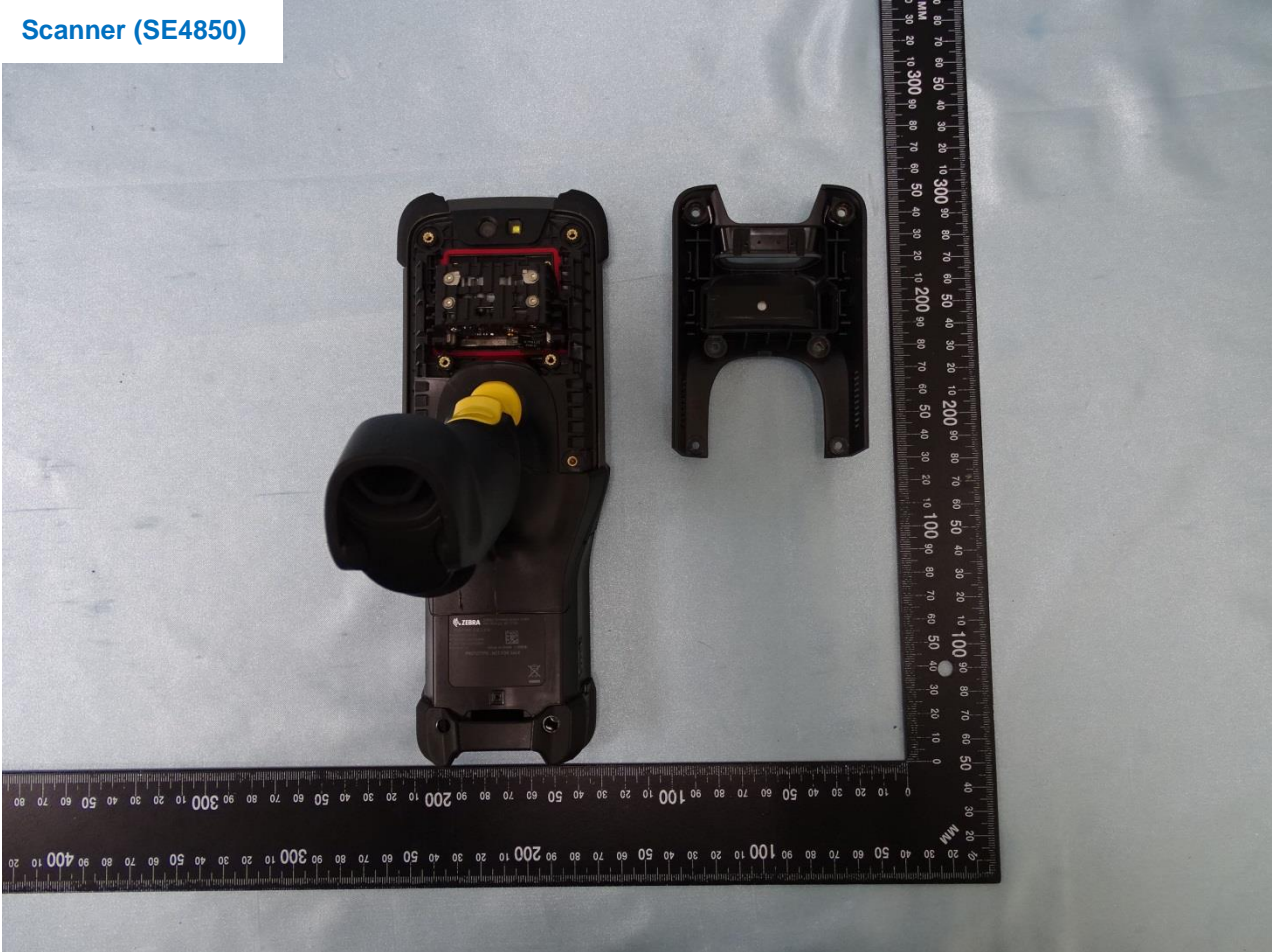

Brand Name: Zebra / Model Name: MC930P, MC930B

Brand Name: Zebra / Model Name: MC930P, MC930B

Brand Name: Zebra / Model Name: MC930P, MC930B

Brand Name: Zebra / Model Name: MC930P, MC930B

Brand Name: Zebra / Model Name: MC930P, MC930B

Scanner (SE4850)

Brand Name: Zebra / Model Name: MC930P, MC930B