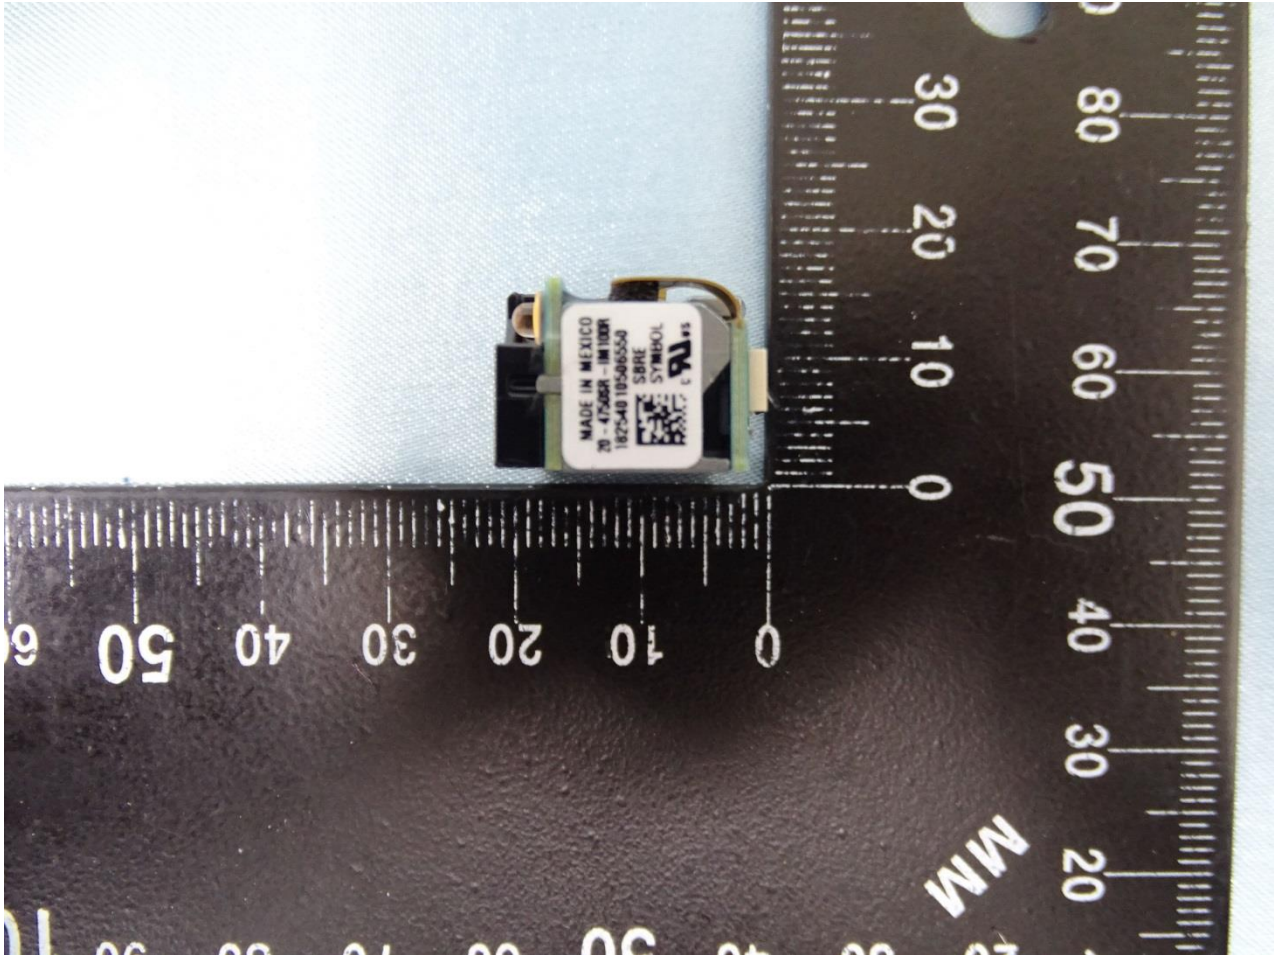

Brand Name: Zebra / Model Name: MC930P, MC930B