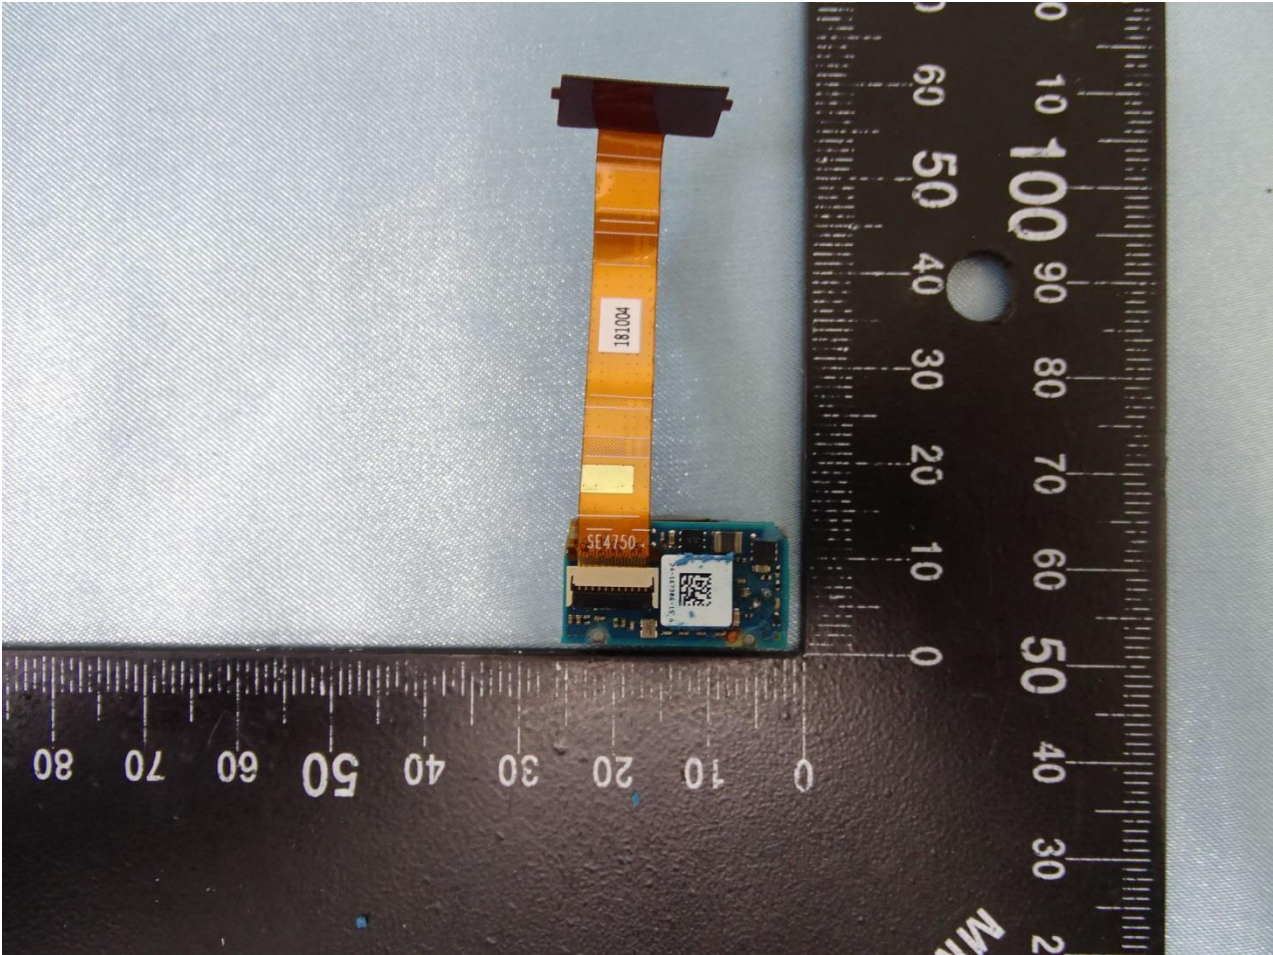

### 3. Internal Photograph of EUT

Brand Name: Zebra / Model Name: MC930P, MC930B

Scanner (SE965)

Brand Name: Zebra / Model Name: MC930P, MC930B

**Brand Name: Zebra / Model Name: MC930P, MC930B**

Brand Name: Zebra / Model Name: MC930P, MC930B

Brand Name: Zebra / Model Name: MC930P, MC930B

Scanner (SE4750SR)

Brand Name: Zebra / Model Name: MC930P, MC930B

Brand Name: Zebra / Model Name: MC930P, MC930B

Brand Name: Zebra / Model Name: MC930P, MC930B

Brand Name: Zebra / Model Name: MC930P, MC930B

Brand Name: Zebra / Model Name: MC930P, MC930B

Brand Name: Zebra / Model Name: MC930P, MC930B

Brand Name: Zebra / Model Name: MC930P, MC930B

Brand Name: Zebra / Model Name: MC930P, MC930B

Scanner (SE4850)

Brand Name: Zebra / Model Name: MC930P, MC930B