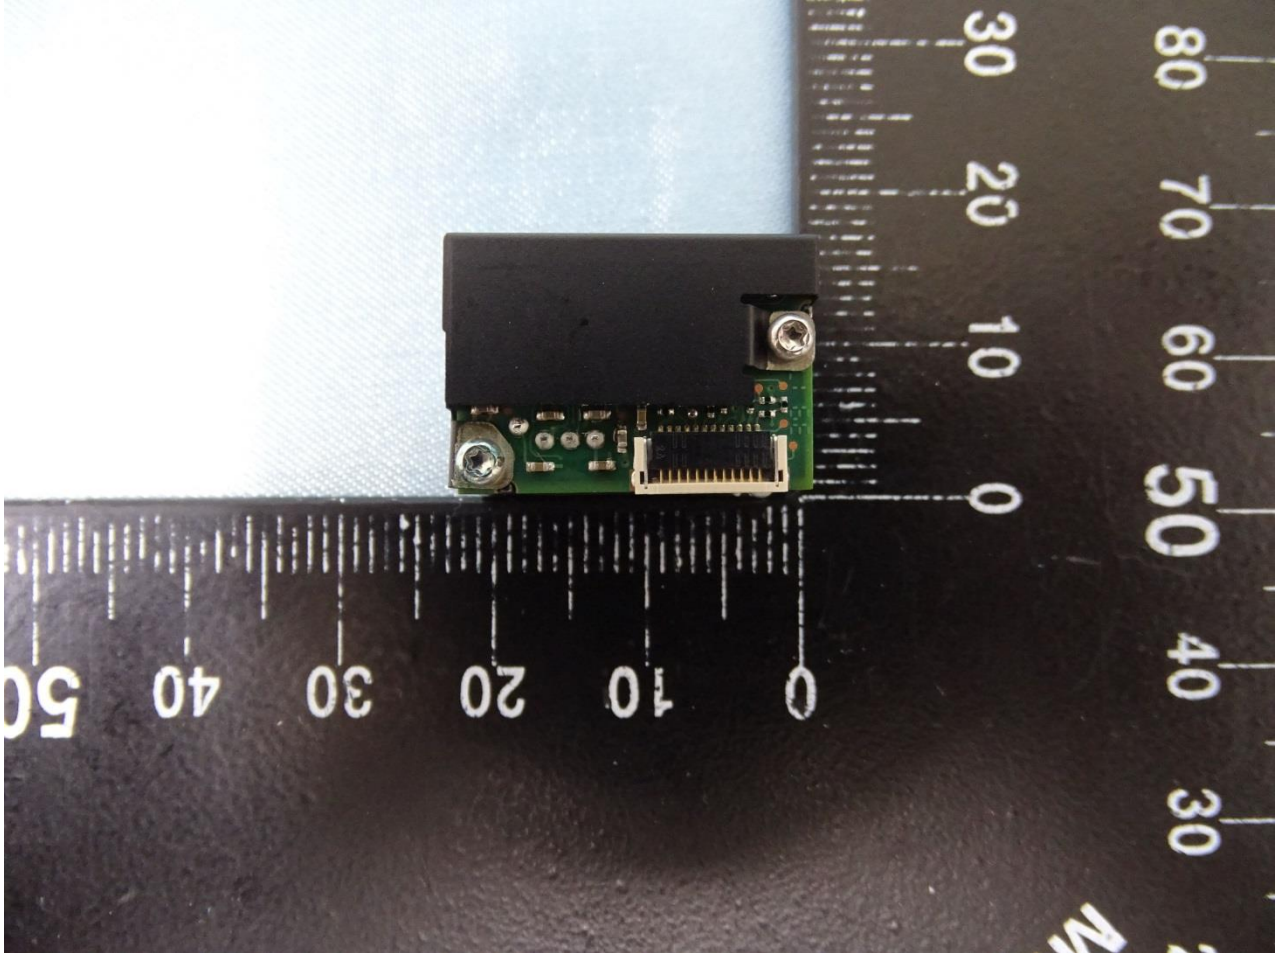

### 3. Internal Photograph of EUT

Brand Name: Zebra / Model Name: MC930P, MC930B

Scanner (SE965)

Brand Name: Zebra / Model Name: MC930P, MC930B

**Brand Name: Zebra / Model Name: MC930P, MC930B**

Brand Name: Zebra / Model Name: MC930P, MC930B

Brand Name: Zebra / Model Name: MC930P, MC930B

Brand Name: Zebra / Model Name: MC930P, MC930B

Brand Name: Zebra / Model Name: MC930P, MC930B

Brand Name: Zebra / Model Name: MC930P, MC930B

Brand Name: Zebra / Model Name: MC930P, MC930B

Brand Name: Zebra / Model Name: MC930P, MC930B

Scanner (SE4750SR)

Brand Name: Zebra / Model Name: MC930P, MC930B

Brand Name: Zebra / Model Name: MC930P, MC930B

Brand Name: Zebra / Model Name: MC930P, MC930B