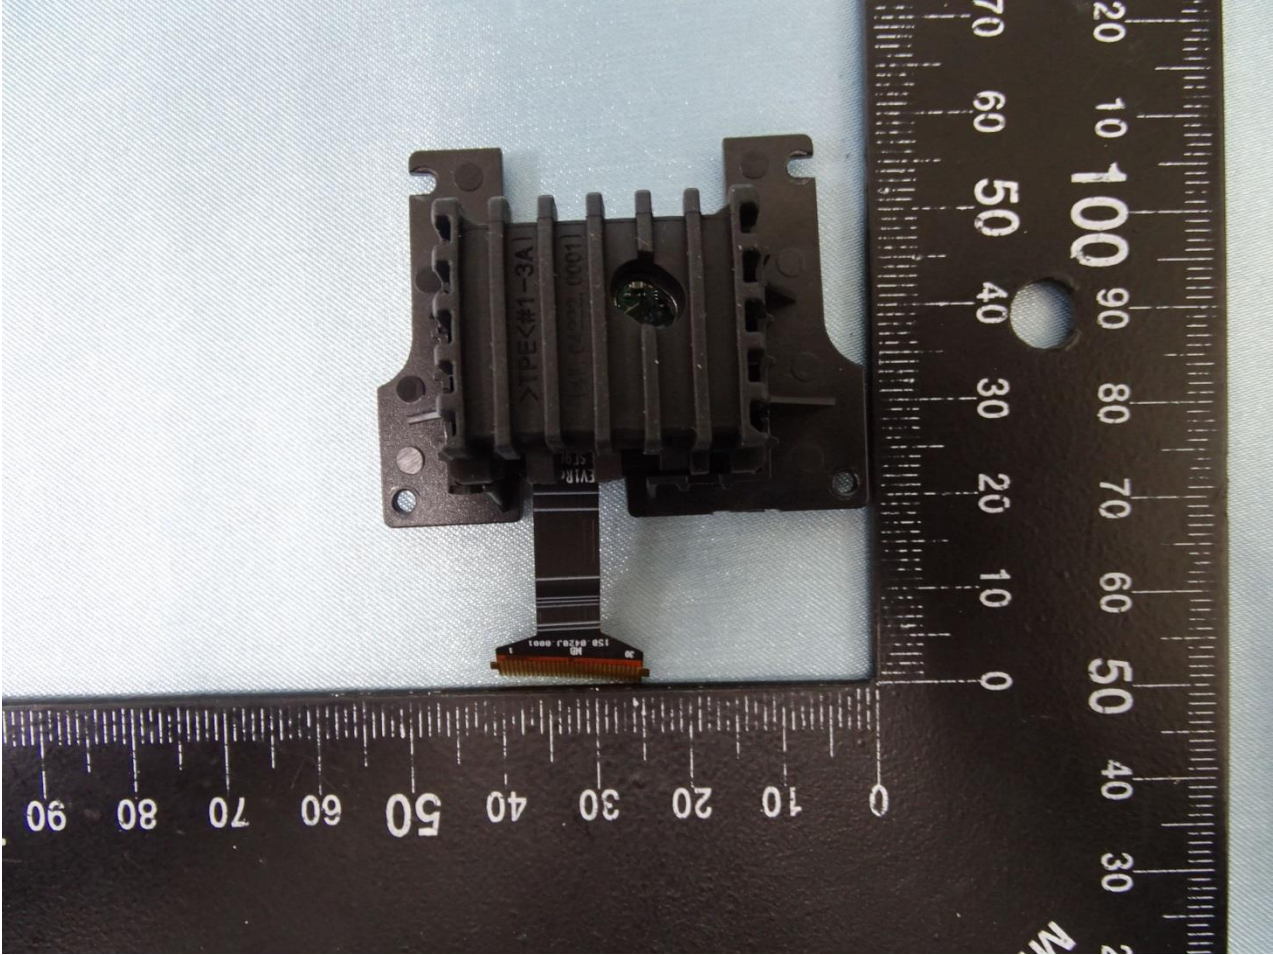

### 3. Internal Photograph of EUT

Brand Name: Zebra / Model Name: MC930P, MC930B

Scanner (SE965)

Brand Name: Zebra / Model Name: MC930P, MC930B

**Brand Name: Zebra / Model Name: MC930P, MC930B**

Brand Name: Zebra / Model Name: MC930P, MC930B

Brand Name: Zebra / Model Name: MC930P, MC930B

Brand Name: Zebra / Model Name: MC930P, MC930B

Brand Name: Zebra / Model Name: MC930P, MC930B

Brand Name: Zebra / Model Name: MC930P, MC930B

Brand Name: Zebra / Model Name: MC930P, MC930B

Brand Name: Zebra / Model Name: MC930P, MC930B

Scanner (SE4750SR)

Brand Name: Zebra / Model Name: MC930P, MC930B

Brand Name: Zebra / Model Name: MC930P, MC930B

Brand Name: Zebra / Model Name: MC930P, MC930B