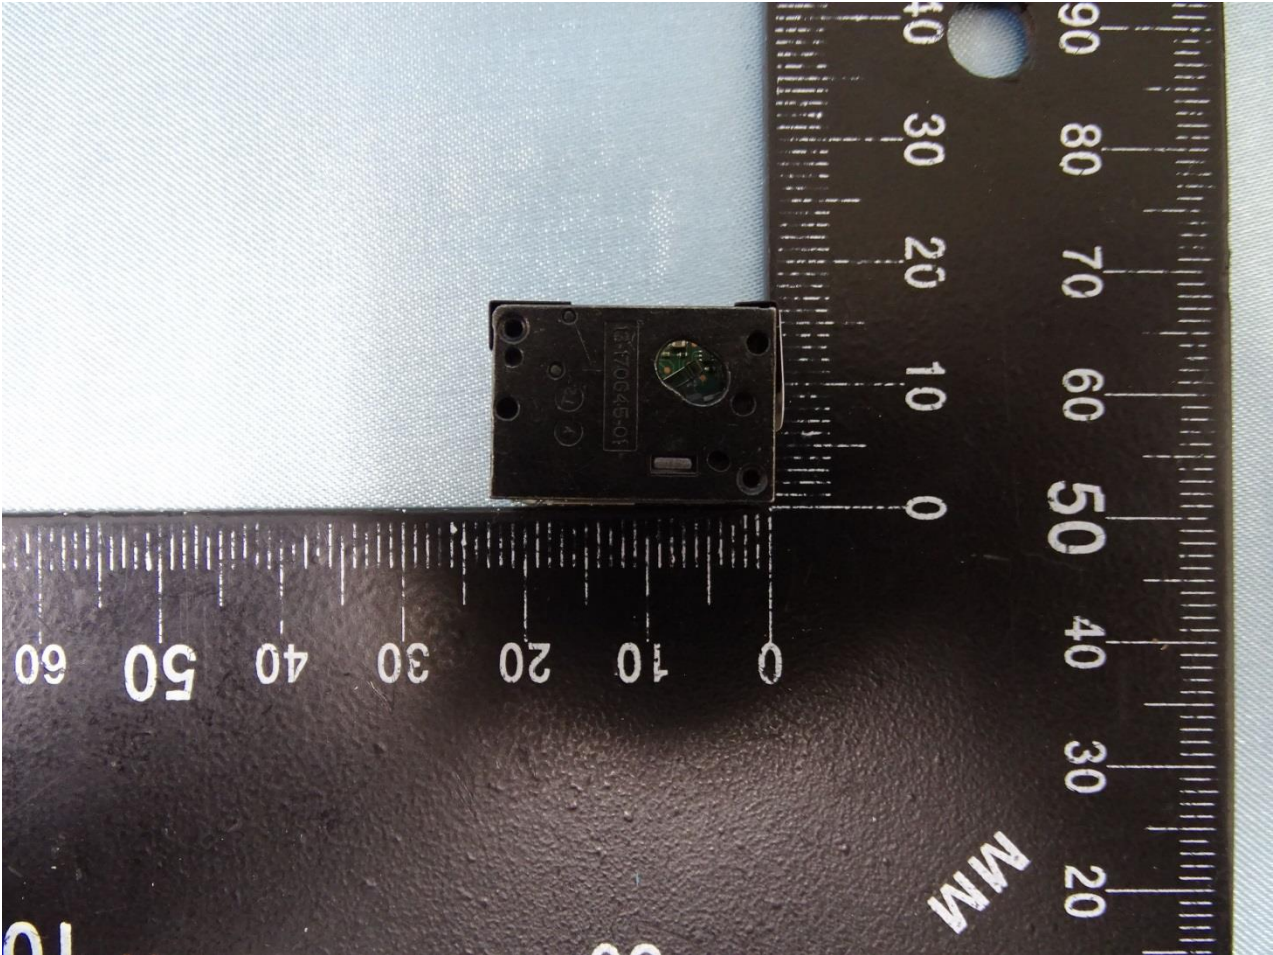

Brand Name: Zebra / Model Name: MC930P, MC930B