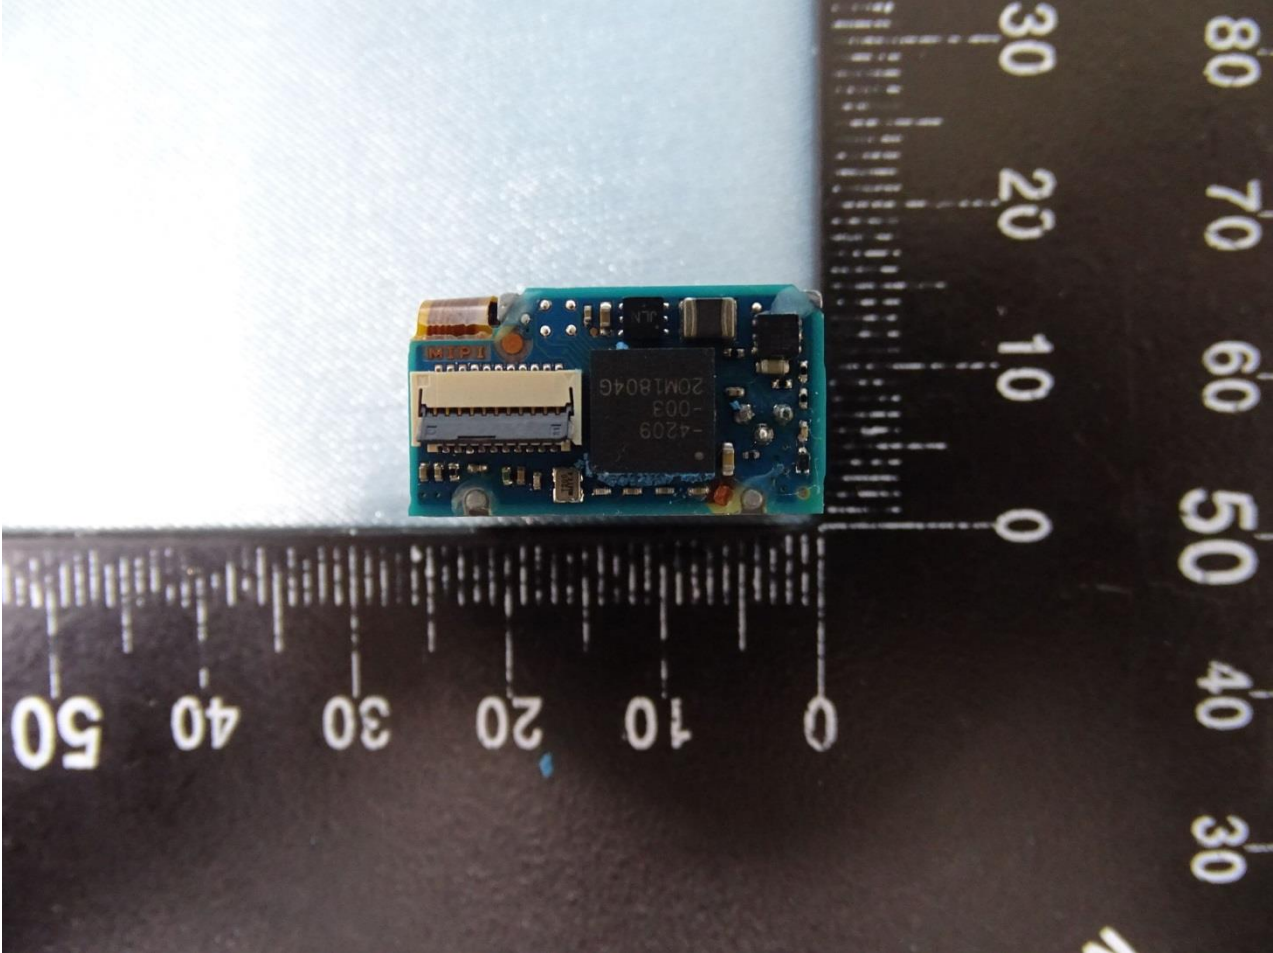

Brand Name: Zebra / Model Name: MC930P, MC930B

Scanner (SE4750SR)

Brand Name: Zebra / Model Name: MC930P, MC930B

Brand Name: Zebra / Model Name: MC930P, MC930B

Brand Name: Zebra / Model Name: MC930P, MC930B

Brand Name: Zebra / Model Name: MC930P, MC930B

Brand Name: Zebra / Model Name: MC930P, MC930B

Brand Name: Zebra / Model Name: MC930P, MC930B

Brand Name: Zebra / Model Name: MC930P, MC930B

Brand Name: Zebra / Model Name: MC930P, MC930B

Scanner (SE4850)

Brand Name: Zebra / Model Name: MC930P, MC930B