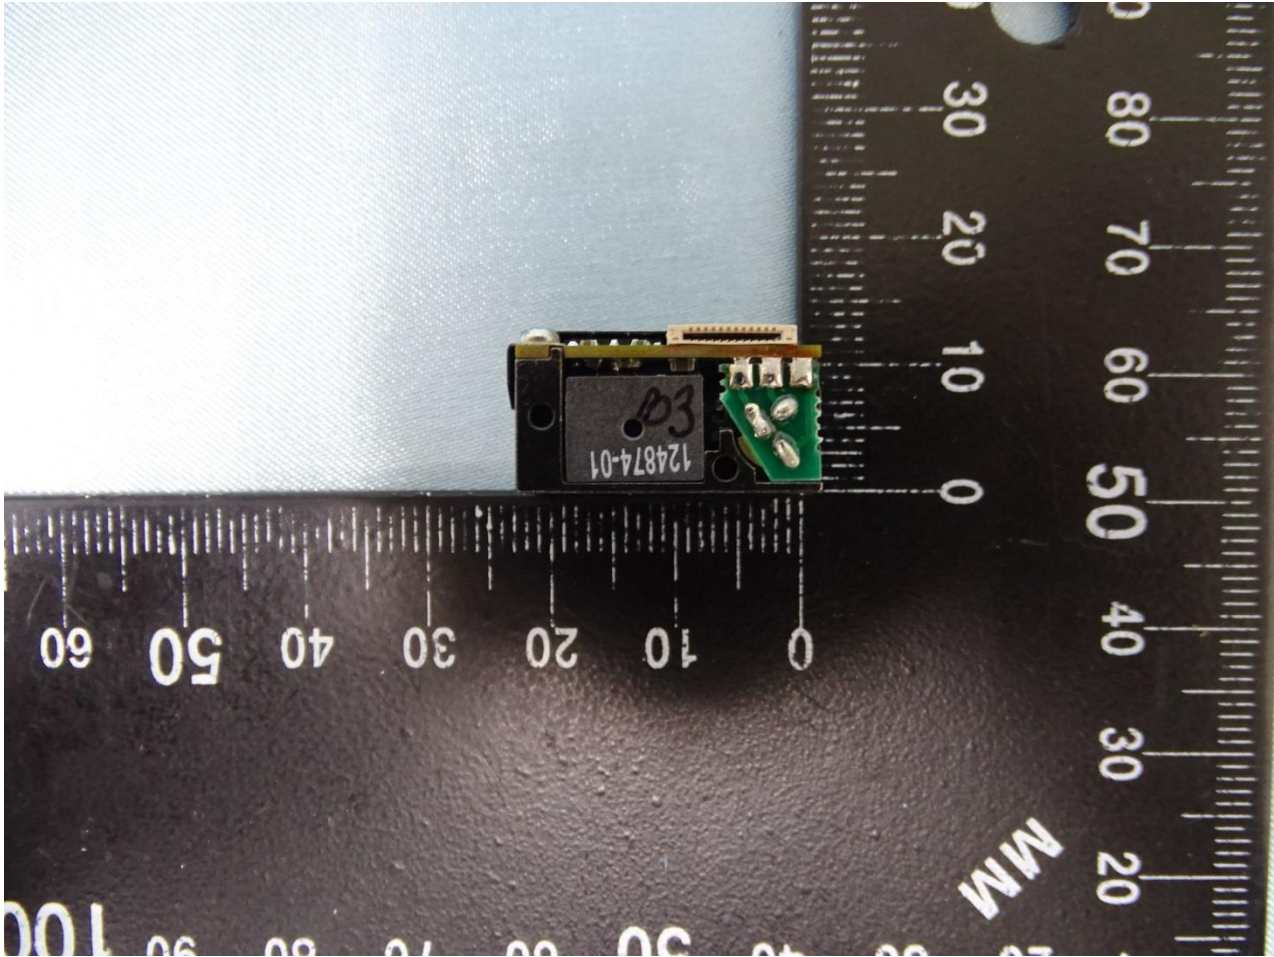

Brand Name: Zebra / Model Name: MC930P, MC930B

Brand Name: Zebra / Model Name: MC930P, MC930B

Brand Name: Zebra / Model Name: MC930P, MC930B

Brand Name: Zebra / Model Name: MC930P, MC930B

Brand Name: Zebra / Model Name: MC930P, MC930B

Brand Name: Zebra / Model Name: MC930P, MC930B

Scanner (SE4750SR)

Brand Name: Zebra / Model Name: MC930P, MC930B

Brand Name: Zebra / Model Name: MC930P, MC930B

Brand Name: Zebra / Model Name: MC930P, MC930B