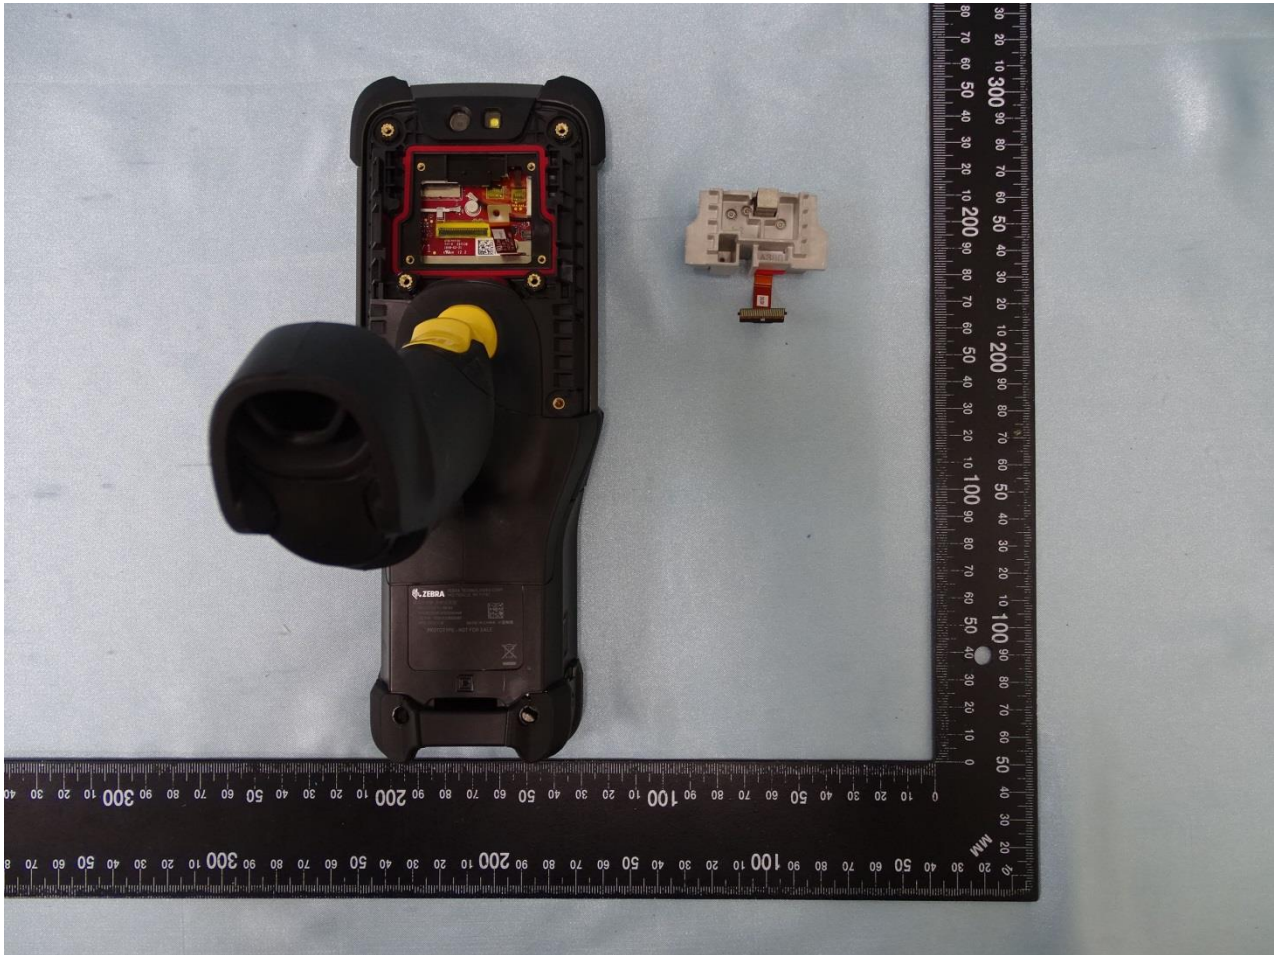

Brand Name: Zebra / Model Name: MC930P, MC930B

Scanner (SE4750SR)

Brand Name: Zebra / Model Name: MC930P, MC930B

Brand Name: Zebra / Model Name: MC930P, MC930B

Brand Name: Zebra / Model Name: MC930P, MC930B