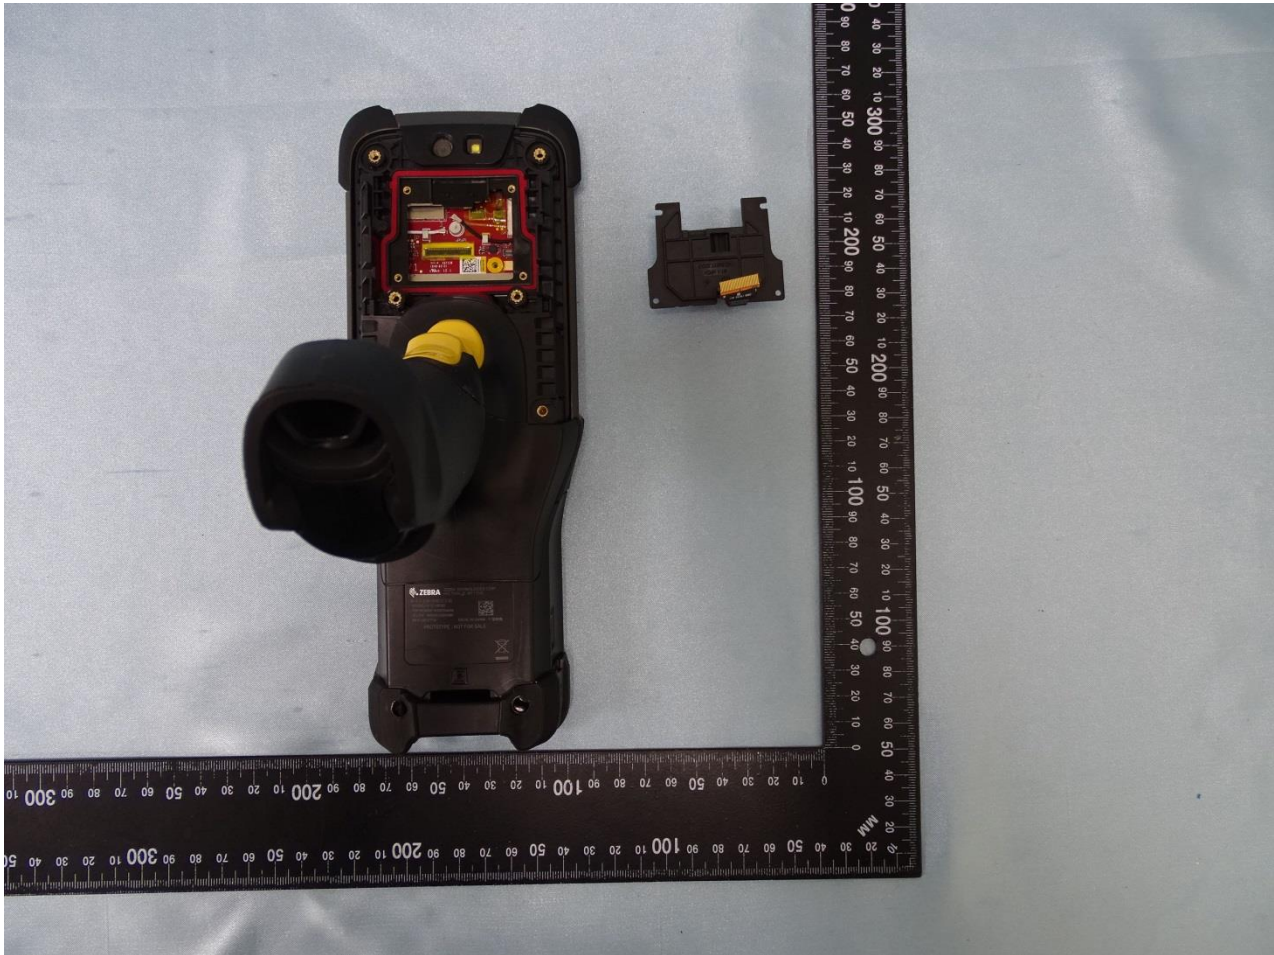

### 3. Internal Photograph of EUT

Brand Name: Zebra / Model Name: MC930P, MC930B

Scanner (SE965)

Brand Name: Zebra / Model Name: MC930P, MC930B

**Brand Name: Zebra / Model Name: MC930P, MC930B**

Brand Name: Zebra / Model Name: MC930P, MC930B

Brand Name: Zebra / Model Name: MC930P, MC930B

Brand Name: Zebra / Model Name: MC930P, MC930B

Brand Name: Zebra / Model Name: MC930P, MC930B

Brand Name: Zebra / Model Name: MC930P, MC930B

Brand Name: Zebra / Model Name: MC930P, MC930B

Brand Name: Zebra / Model Name: MC930P, MC930B

Scanner (SE4750SR)

Brand Name: Zebra / Model Name: MC930P, MC930B

Brand Name: Zebra / Model Name: MC930P, MC930B

Brand Name: Zebra / Model Name: MC930P, MC930B

Scanner (SE4850)

Brand Name: Zebra / Model Name: MC930P, MC930B