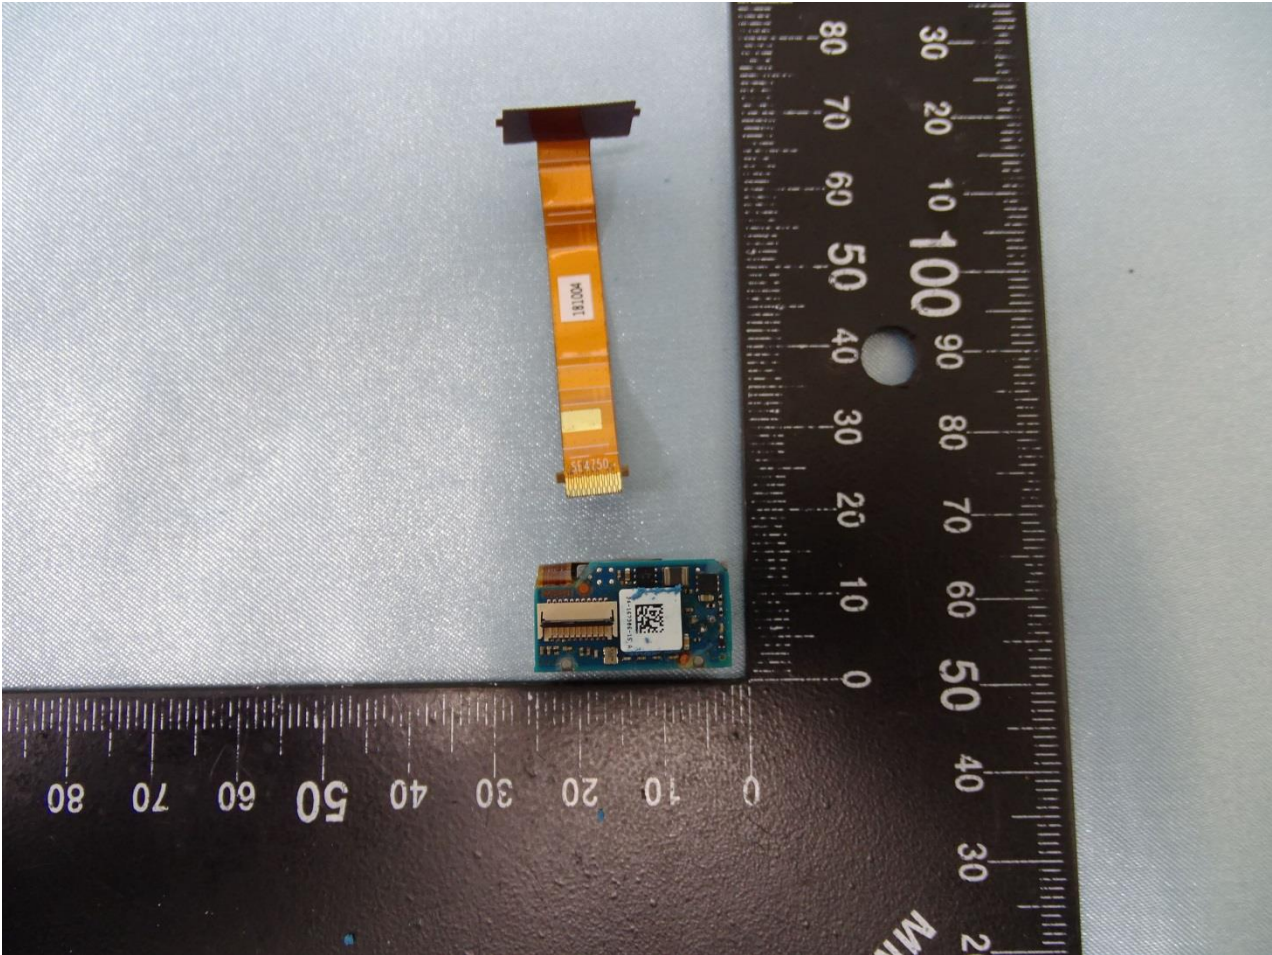

Brand Name: Zebra / Model Name: MC930P, MC930B

Scanner (SE4750SR)

Brand Name: Zebra / Model Name: MC930P, MC930B

Brand Name: Zebra / Model Name: MC930P, MC930B

Brand Name: Zebra / Model Name: MC930P, MC930B

Brand Name: Zebra / Model Name: MC930P, MC930B

Brand Name: Zebra / Model Name: MC930P, MC930B

Brand Name: Zebra / Model Name: MC930P, MC930B

Brand Name: Zebra / Model Name: MC930P, MC930B

Brand Name: Zebra / Model Name: MC930P, MC930B

Scanner (SE4850)

Brand Name: Zebra / Model Name: MC930P, MC930B