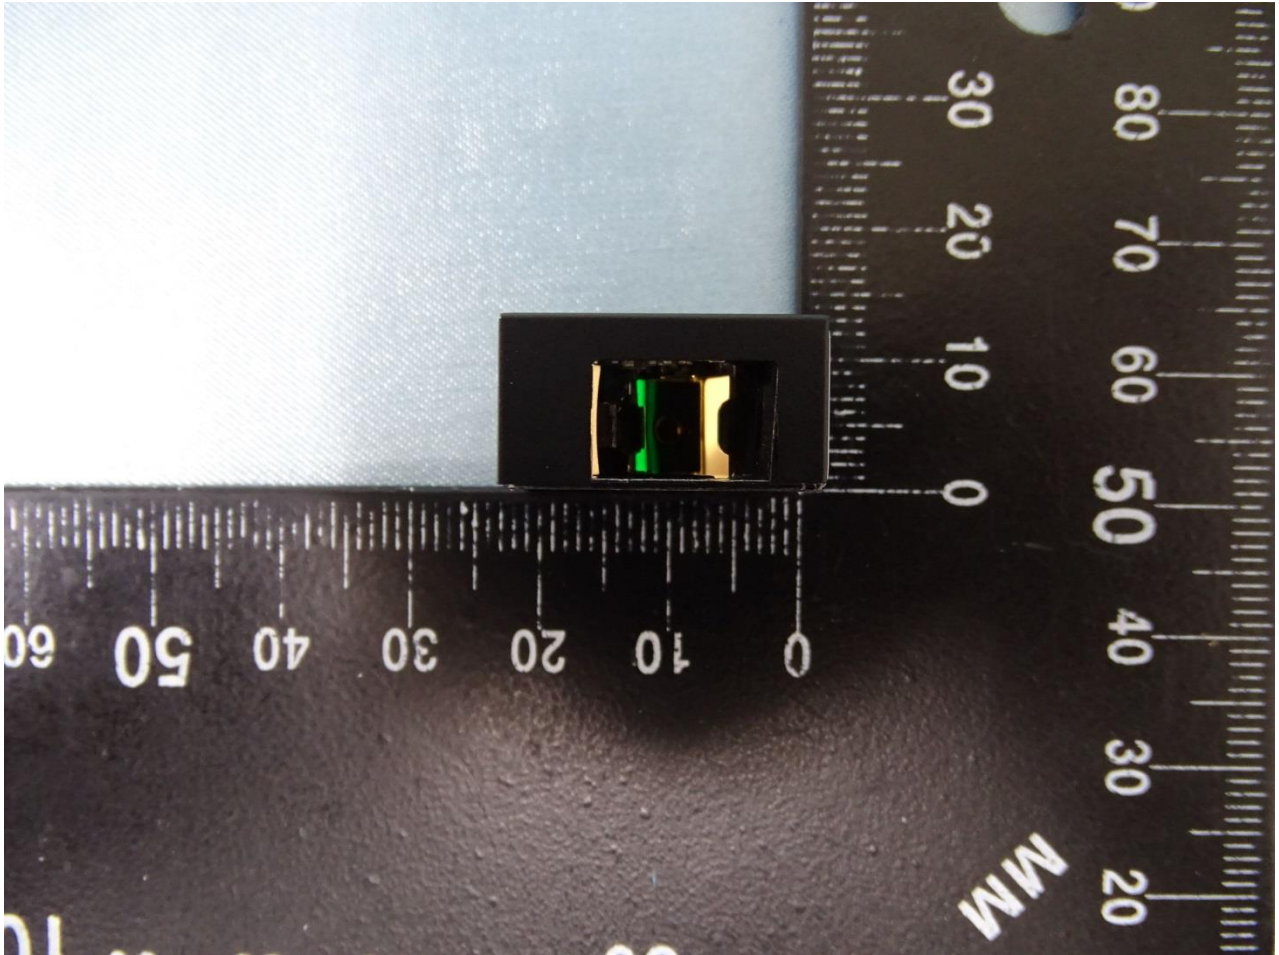

Brand Name: Zebra / Model Name: MC930P, MC930B

Scanner (SE4750SR)

Brand Name: Zebra / Model Name: MC930P, MC930B

Brand Name: Zebra / Model Name: MC930P, MC930B

Brand Name: Zebra / Model Name: MC930P, MC930B