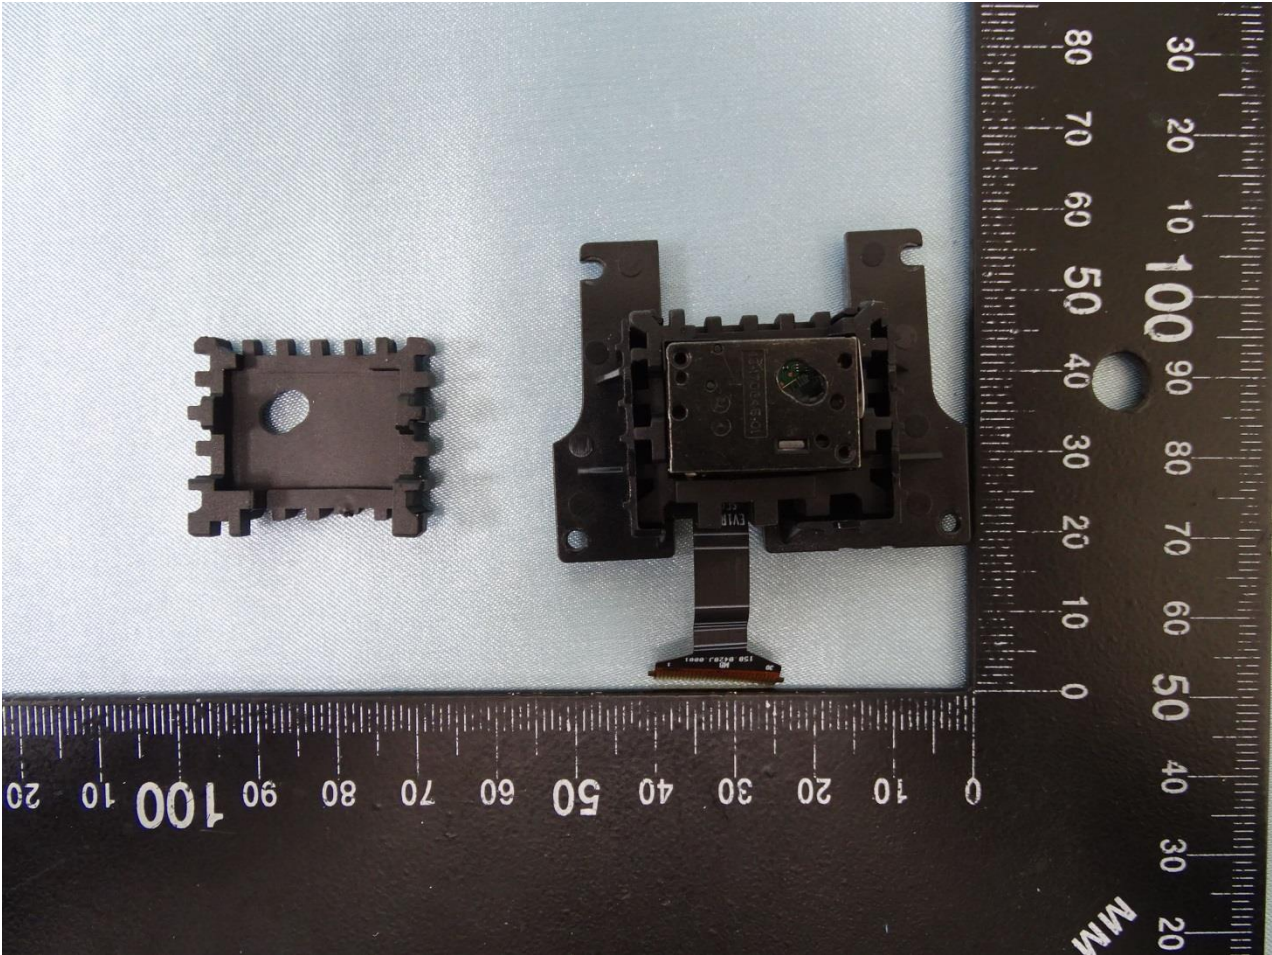

### 3. Internal Photograph of EUT

Brand Name: Zebra / Model Name: MC930P, MC930B

Scanner (SE965)

Brand Name: Zebra / Model Name: MC930P, MC930B

**Brand Name: Zebra / Model Name: MC930P, MC930B**

Brand Name: Zebra / Model Name: MC930P, MC930B

Brand Name: Zebra / Model Name: MC930P, MC930B

Brand Name: Zebra / Model Name: MC930P, MC930B

Brand Name: Zebra / Model Name: MC930P, MC930B

Brand Name: Zebra / Model Name: MC930P, MC930B

Brand Name: Zebra / Model Name: MC930P, MC930B

Brand Name: Zebra / Model Name: MC930P, MC930B

Scanner (SE4750SR)

Brand Name: Zebra / Model Name: MC930P, MC930B

Brand Name: Zebra / Model Name: MC930P, MC930B

Brand Name: Zebra / Model Name: MC930P, MC930B

Scanner (SE4850)

Brand Name: Zebra / Model Name: MC930P, MC930B