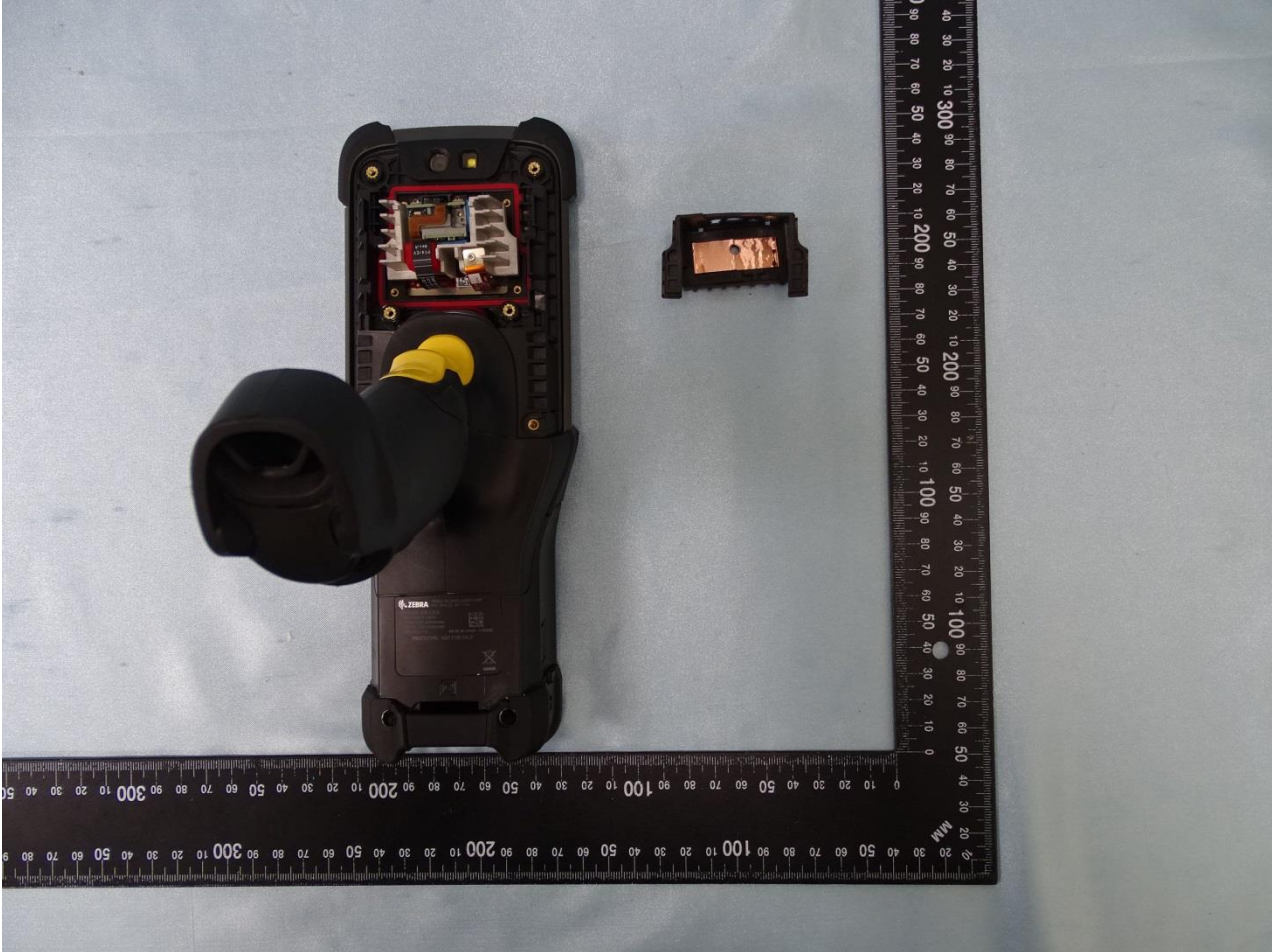

### 3. Internal Photograph of EUT

Brand Name: Zebra / Model Name: MC930P, MC930B

Scanner (SE965)

Brand Name: Zebra / Model Name: MC930P, MC930B

**Brand Name: Zebra / Model Name: MC930P, MC930B**

Brand Name: Zebra / Model Name: MC930P, MC930B

Brand Name: Zebra / Model Name: MC930P, MC930B

Brand Name: Zebra / Model Name: MC930P, MC930B

Brand Name: Zebra / Model Name: MC930P, MC930B

Brand Name: Zebra / Model Name: MC930P, MC930B

Brand Name: Zebra / Model Name: MC930P, MC930B

Brand Name: Zebra / Model Name: MC930P, MC930B

Scanner (SE4750SR)

Brand Name: Zebra / Model Name: MC930P, MC930B

Brand Name: Zebra / Model Name: MC930P, MC930B

Brand Name: Zebra / Model Name: MC930P, MC930B