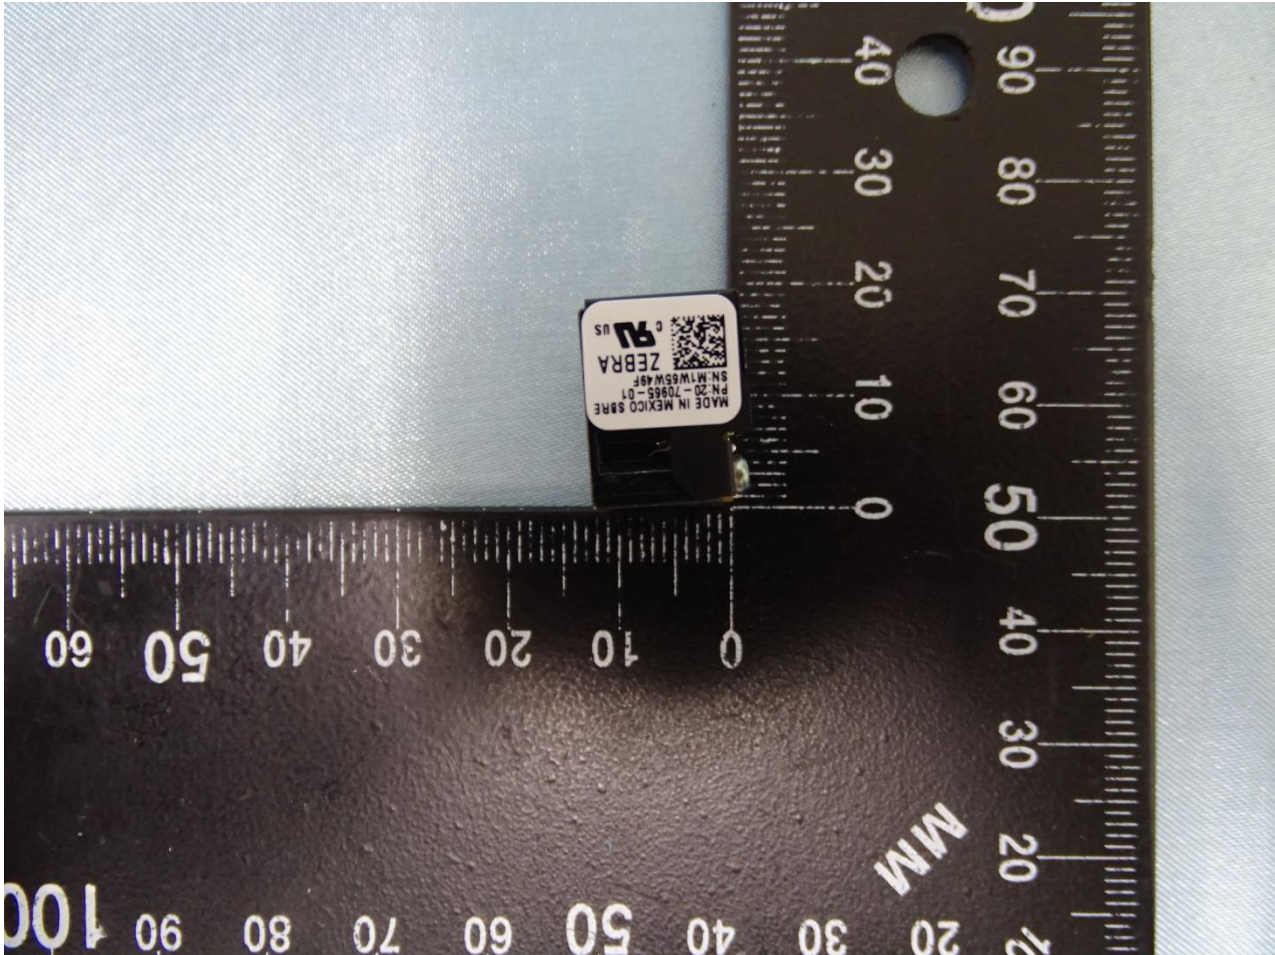

Brand Name: Zebra / Model Name: MC930P, MC930B