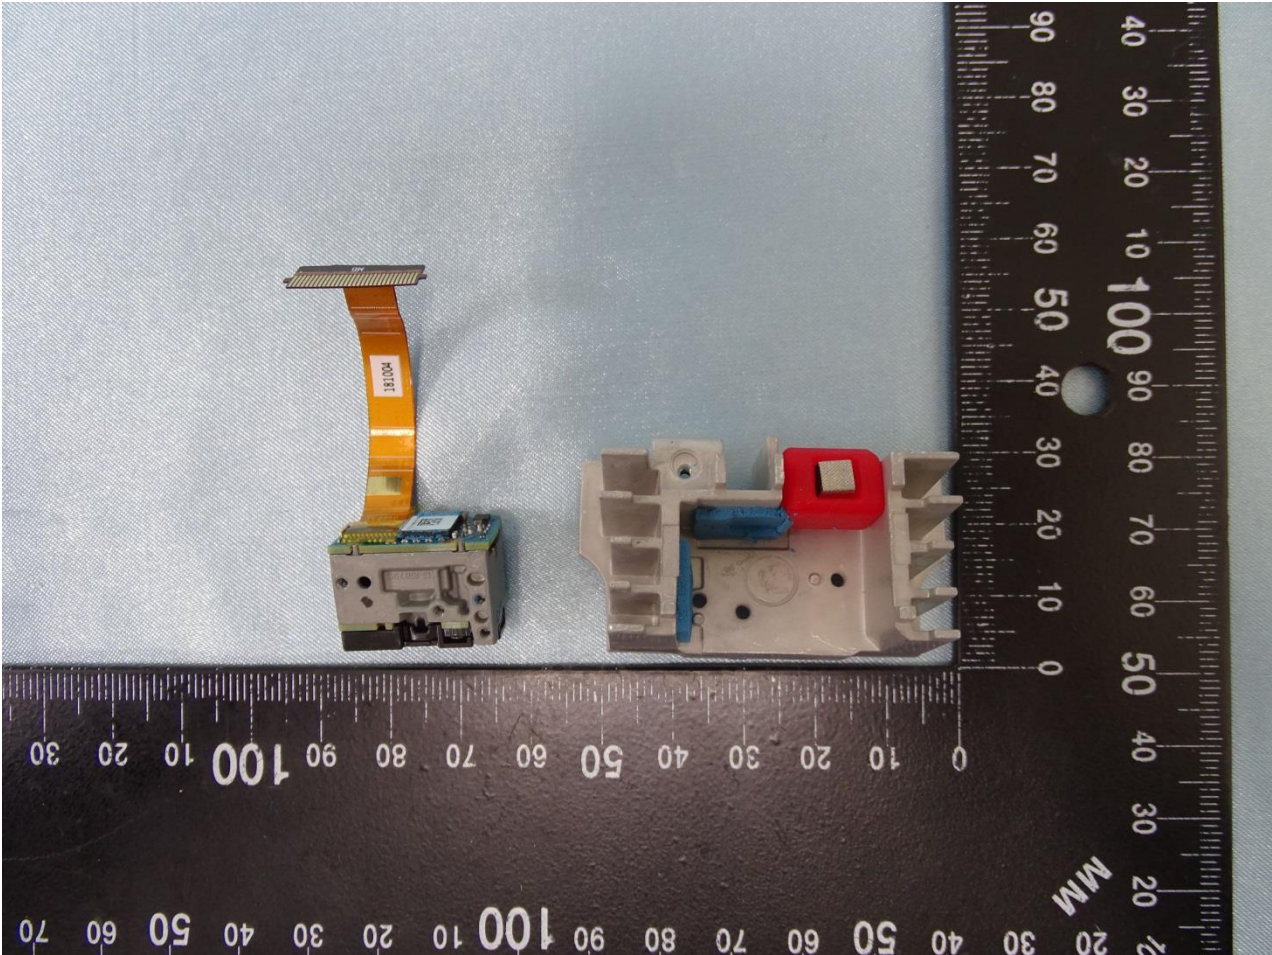

Brand Name: Zebra / Model Name: MC930P, MC930B

Scanner (SE4750SR)

Brand Name: Zebra / Model Name: MC930P, MC930B

Brand Name: Zebra / Model Name: MC930P, MC930B

Brand Name: Zebra / Model Name: MC930P, MC930B

Brand Name: Zebra / Model Name: MC930P, MC930B

Brand Name: Zebra / Model Name: MC930P, MC930B

Brand Name: Zebra / Model Name: MC930P, MC930B

Brand Name: Zebra / Model Name: MC930P, MC930B

Brand Name: Zebra / Model Name: MC930P, MC930B

Scanner (SE4850)

Brand Name: Zebra / Model Name: MC930P, MC930B