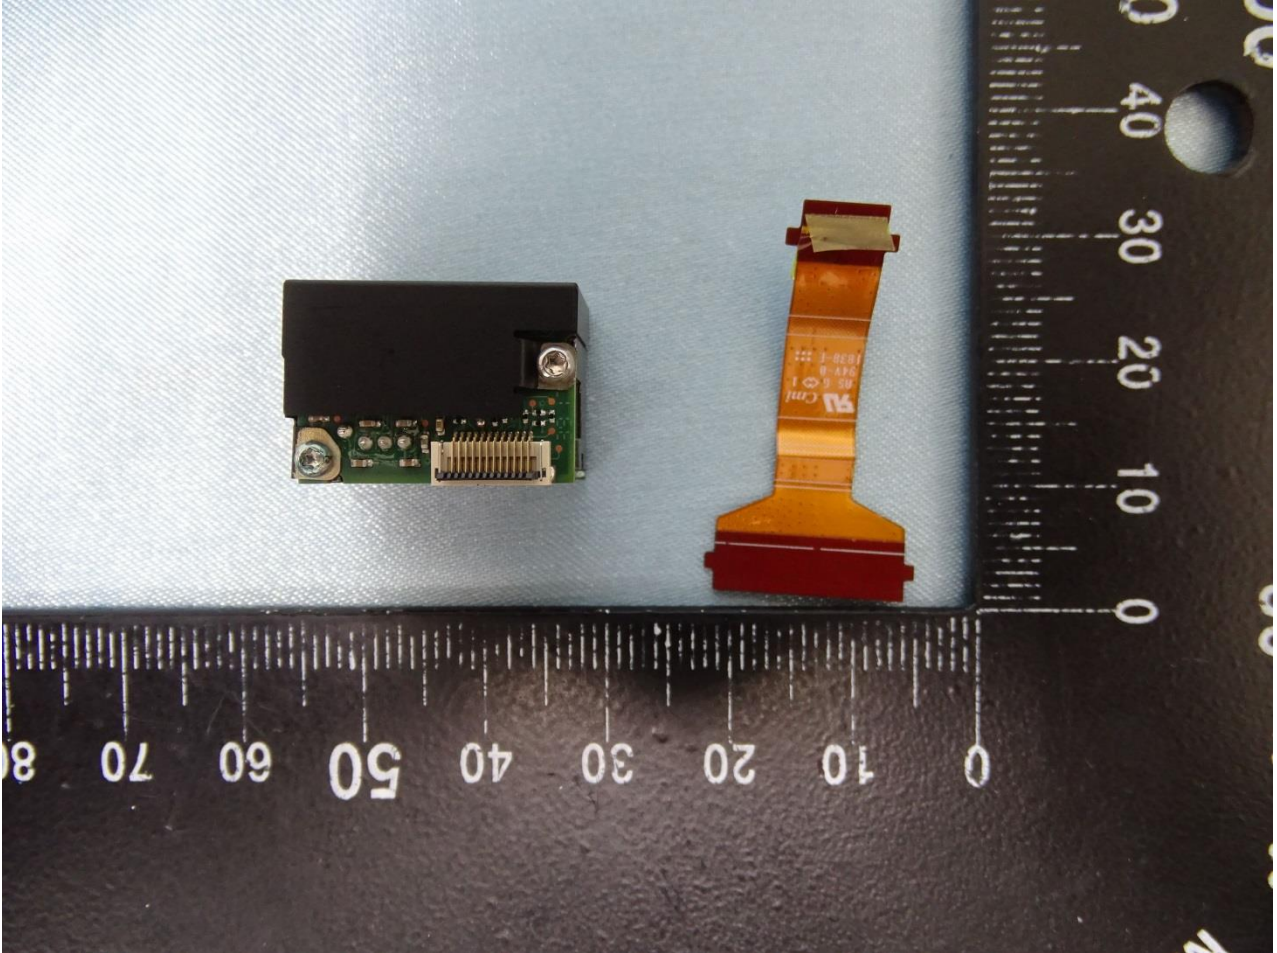

### 3. Internal Photograph of EUT

Brand Name: Zebra / Model Name: MC930P, MC930B

Scanner (SE965)

Brand Name: Zebra / Model Name: MC930P, MC930B

**Brand Name: Zebra / Model Name: MC930P, MC930B**

Brand Name: Zebra / Model Name: MC930P, MC930B

Brand Name: Zebra / Model Name: MC930P, MC930B

Brand Name: Zebra / Model Name: MC930P, MC930B

Brand Name: Zebra / Model Name: MC930P, MC930B

Brand Name: Zebra / Model Name: MC930P, MC930B

Brand Name: Zebra / Model Name: MC930P, MC930B

Brand Name: Zebra / Model Name: MC930P, MC930B

Scanner (SE4750SR)

Brand Name: Zebra / Model Name: MC930P, MC930B

Brand Name: Zebra / Model Name: MC930P, MC930B

Brand Name: Zebra / Model Name: MC930P, MC930B

Scanner (SE4850)

Brand Name: Zebra / Model Name: MC930P, MC930B