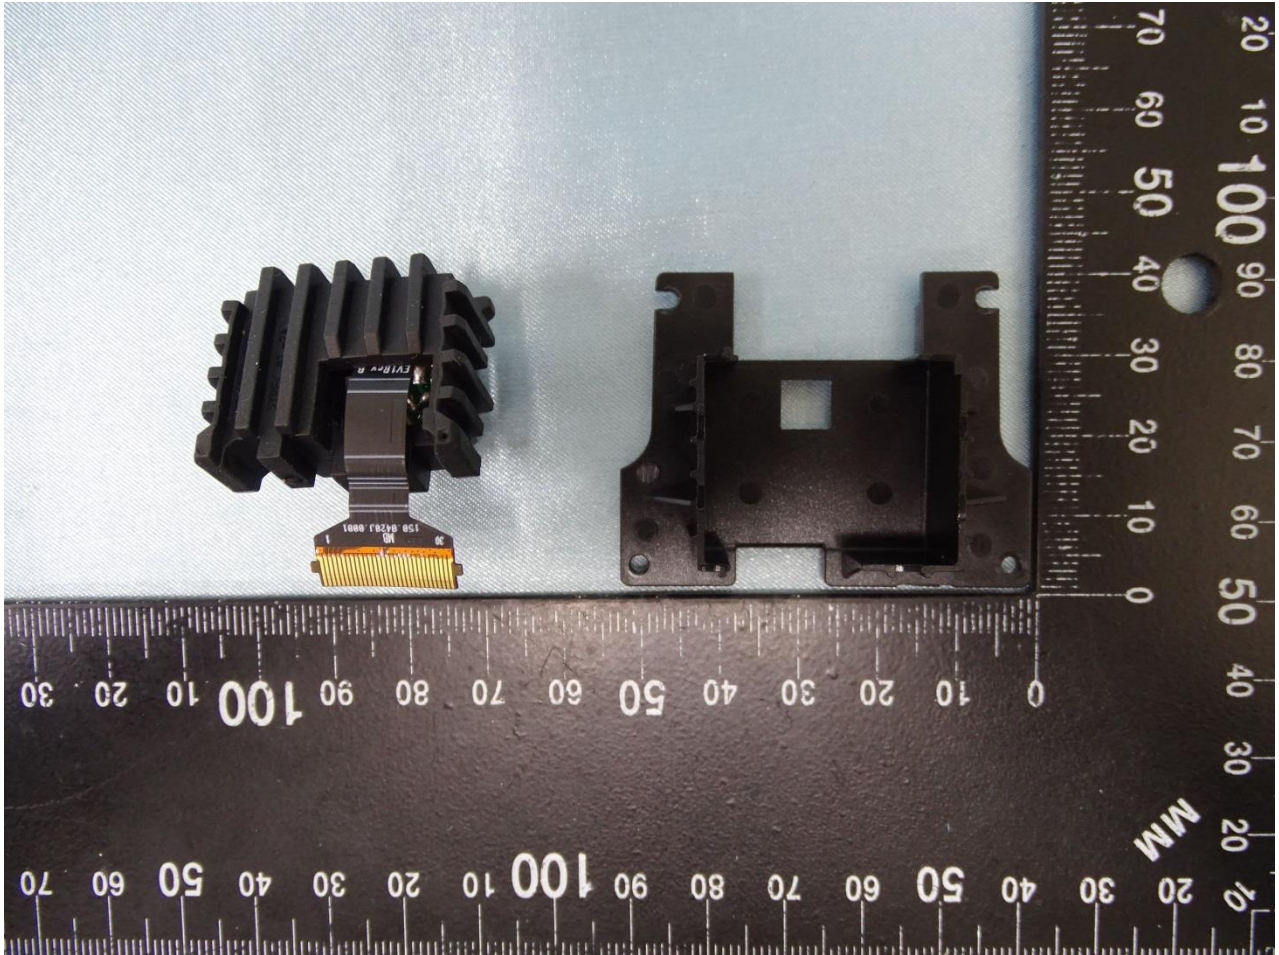

### 3. Internal Photograph of EUT

Brand Name: Zebra / Model Name: MC930P, MC930B

Scanner (SE965)

Brand Name: Zebra / Model Name: MC930P, MC930B

**Brand Name: Zebra / Model Name: MC930P, MC930B**

Brand Name: Zebra / Model Name: MC930P, MC930B

Brand Name: Zebra / Model Name: MC930P, MC930B

Brand Name: Zebra / Model Name: MC930P, MC930B

Brand Name: Zebra / Model Name: MC930P, MC930B

Brand Name: Zebra / Model Name: MC930P, MC930B

Brand Name: Zebra / Model Name: MC930P, MC930B

Brand Name: Zebra / Model Name: MC930P, MC930B

Scanner (SE4750SR)

Brand Name: Zebra / Model Name: MC930P, MC930B

Brand Name: Zebra / Model Name: MC930P, MC930B

Brand Name: Zebra / Model Name: MC930P, MC930B