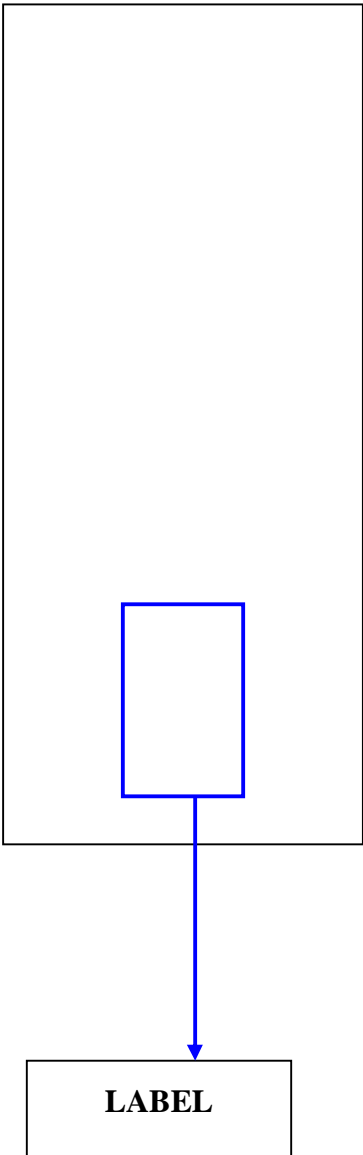

# FCC LABEL LOCATION

The label will be permanently affixed at a conspicuous location on the device.

Back Side :

(Fig.1) FCC ID: UZ7MC9190