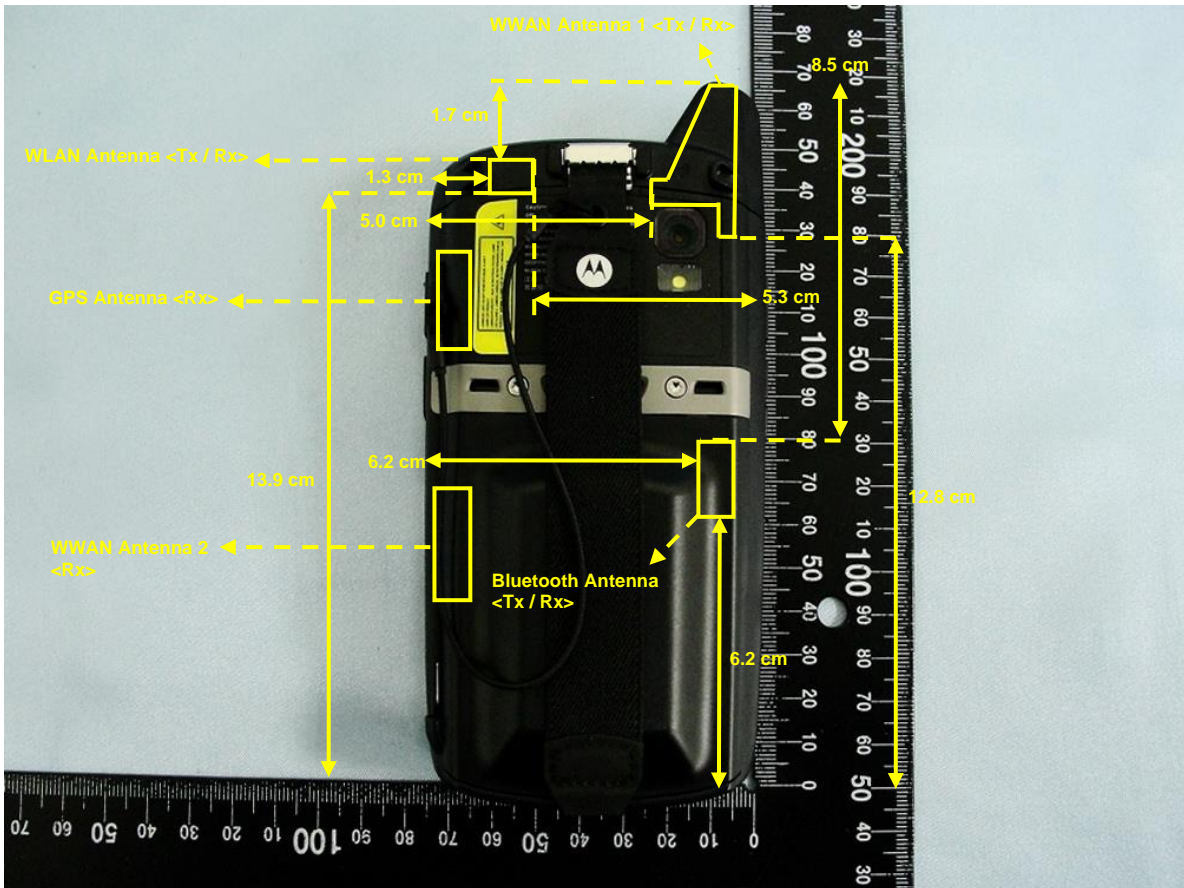

Brand Name: MOTOROLA / Model Name: MC67ND

EUT Length: 16.3 cm

EUT Width: 7.5 cm

Antenna	Length	Width
WWAN Antenna 1 <Tx / Rx>	3.5 cm	2.0 cm
WWAN Antenna 2 <Rx>	2.5 cm	0.9 cm
WLAN Antenna <Tx / Rx>	0.9 cm	0.7 cm
Bluetooth Antenna <Tx / Rx>	1.6 cm	0.8 cm
GPS Antenna <RX>	2.2 cm	0.7 cm

The shortest distance between the Tx antennas	
WWAN Antenna 1 <Tx / Rx> to WLAN Antenna <Tx / Rx>	2.8 cm
WWAN Antenna 1 <Tx / Rx> to Bluetooth Antenna <Tx / Rx>	5.0 cm
WLAN Antenna <Tx / Rx> to Bluetooth Antenna <Tx / Rx>	8.0 cm