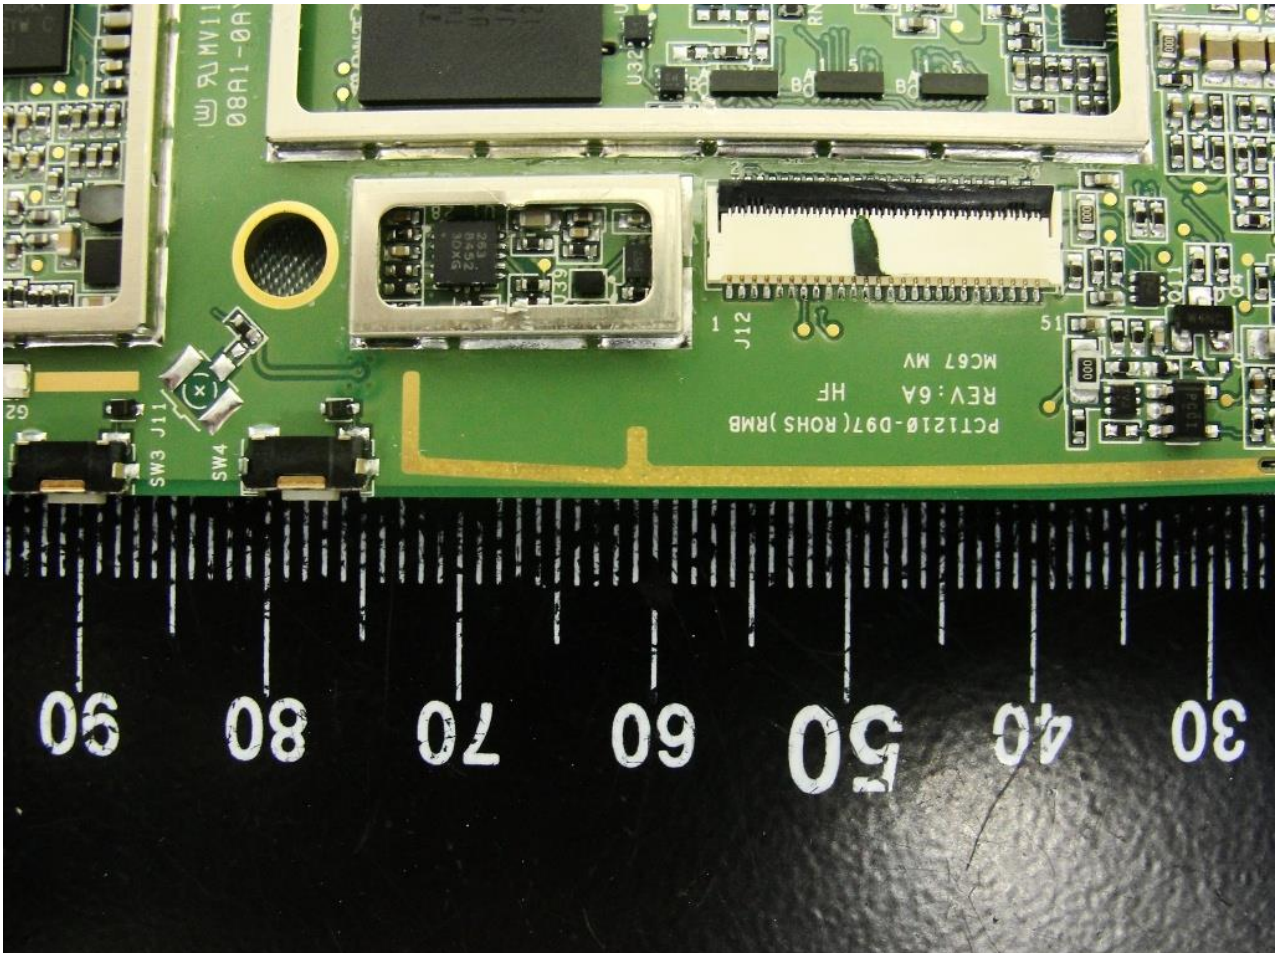

Brand Name: MOTOROLA / Model Name: MC67ND