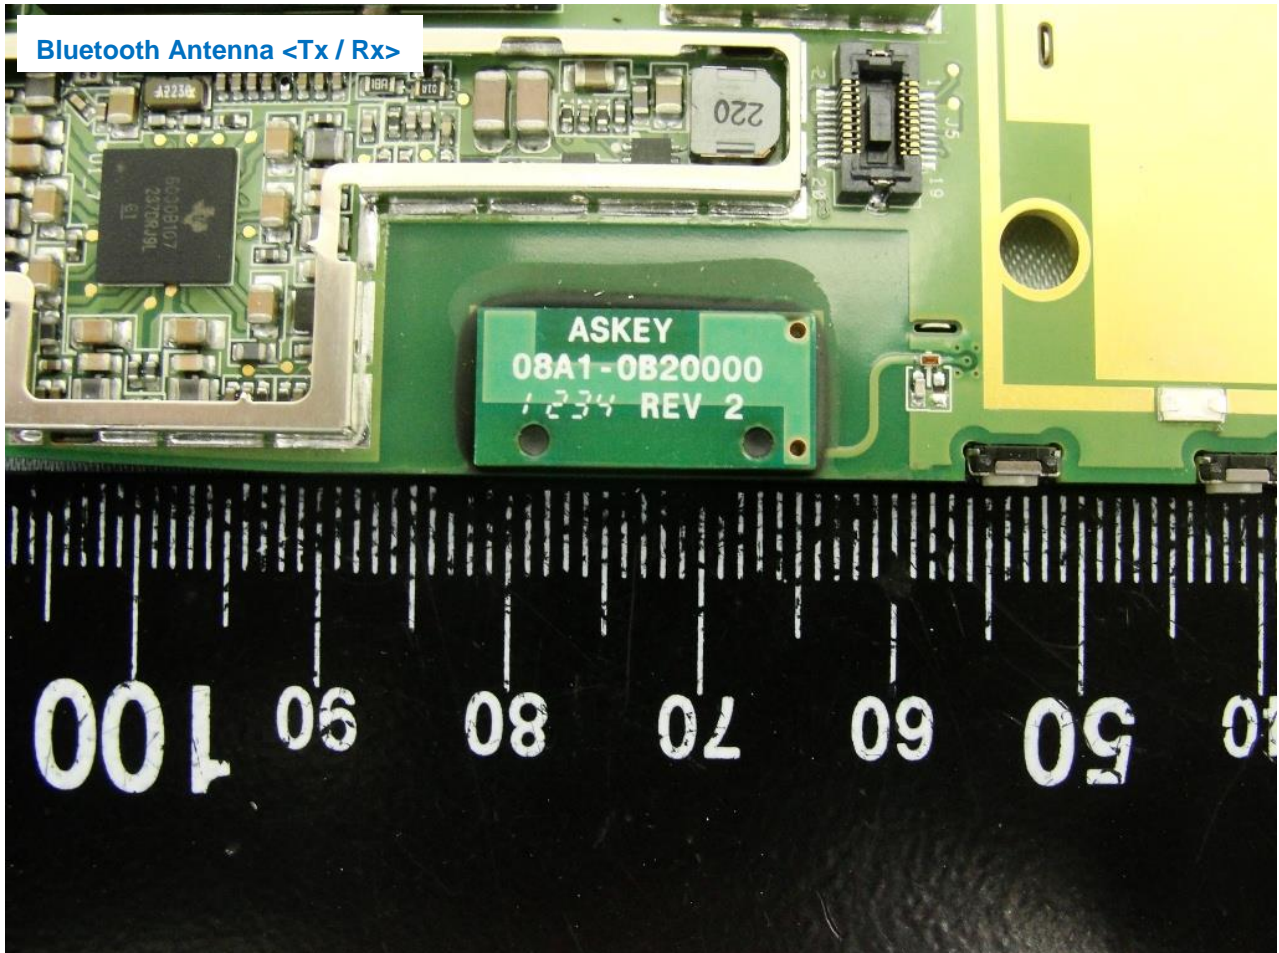

Brand Name: MOTOROLA / Model Name: MC67ND