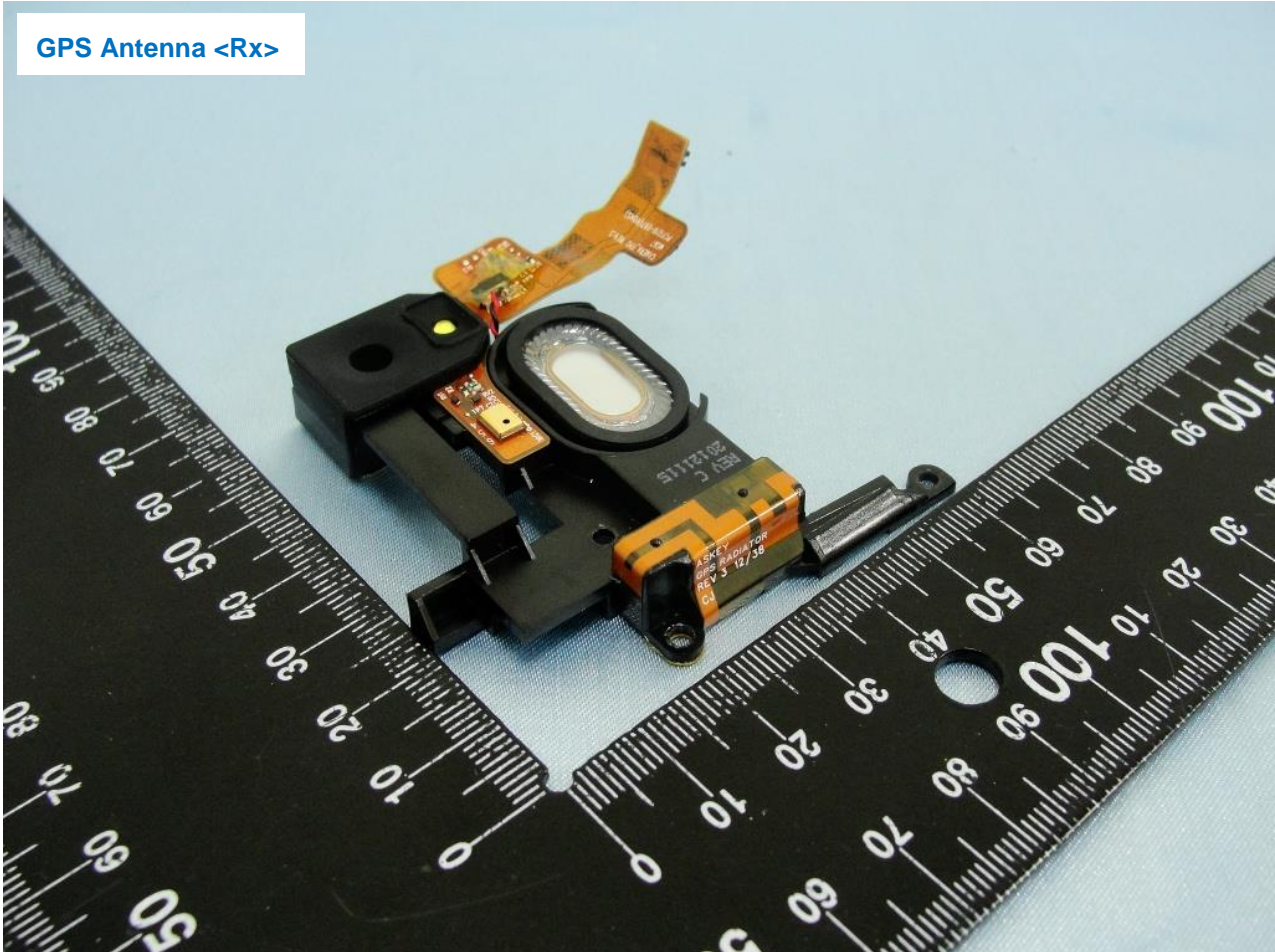

Brand Name: MOTOROLA / Model Name: MC67ND

GPS Antenna <Rx>