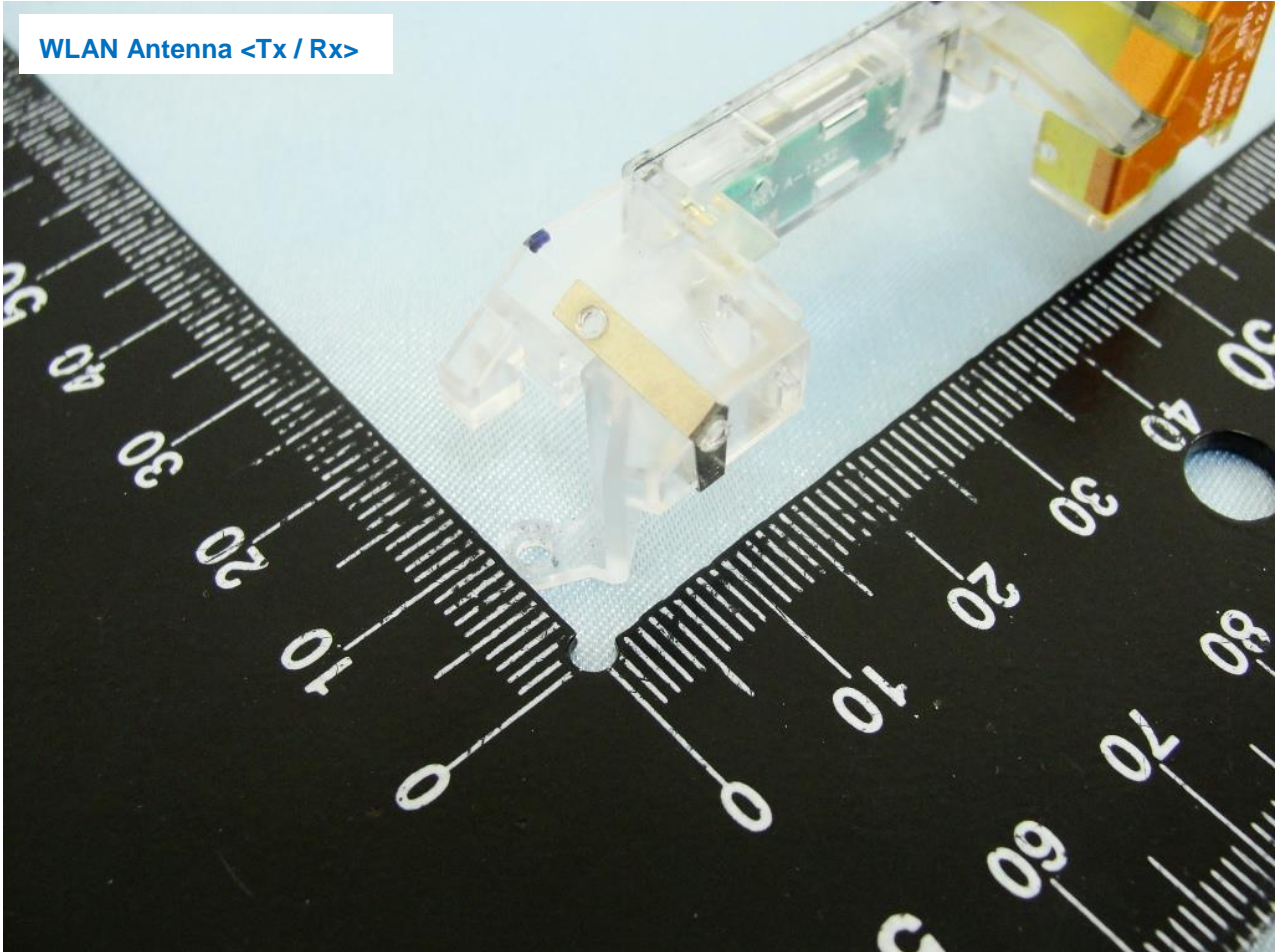

Brand Name: MOTOROLA / Model Name: MC67ND

Brand Name: MOTOROLA / Model Name: MC67ND

Brand Name: MOTOROLA / Model Name: MC67ND

WLAN Antenna <Tx / Rx>

Brand Name: MOTOROLA / Model Name: MC67ND

Brand Name: MOTOROLA / Model Name: MC67ND