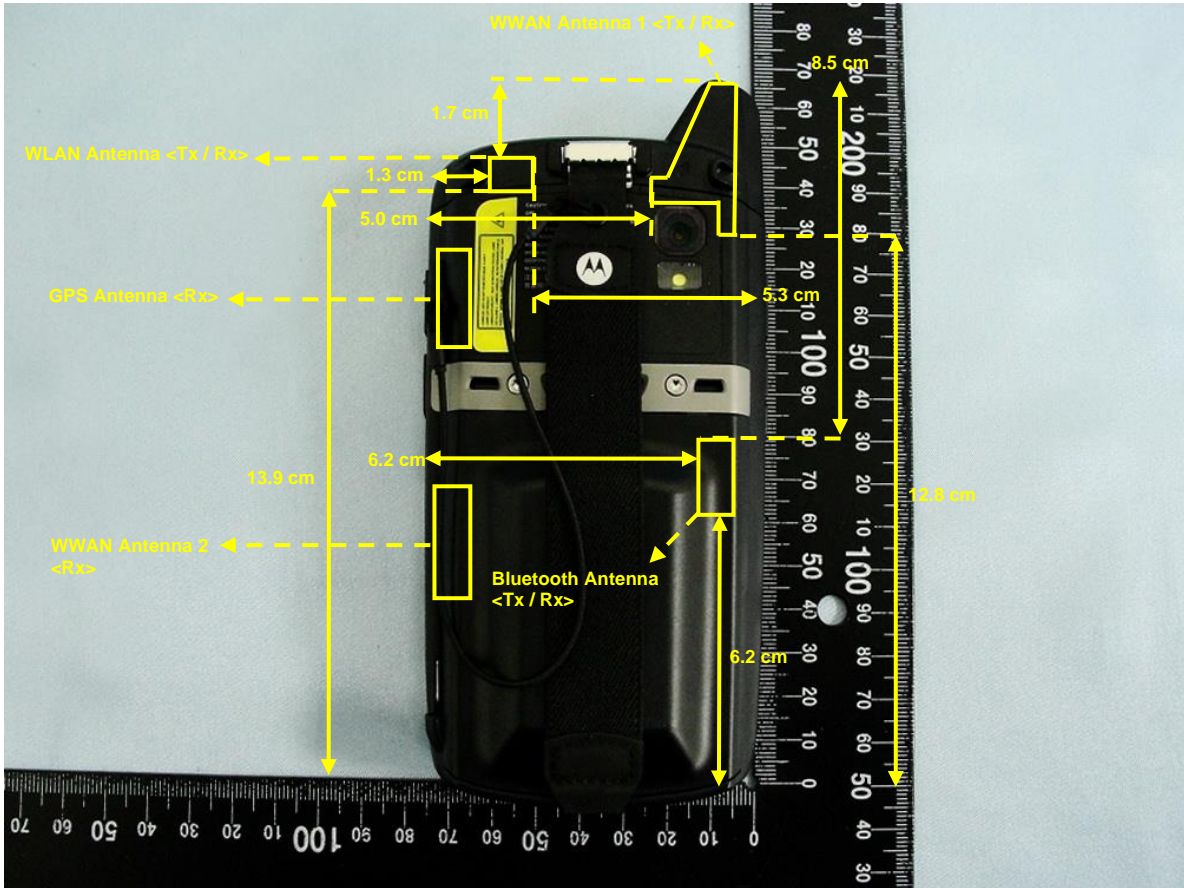

Brand Name: MOTOROLA / Model Name: MC67ND

EUT Length: 16.3 cm  
EUT Width: 7.5 cm

Antenna	Length	Width
WWAN Antenna 1 <Tx / Rx>	3.5 cm	2.0 cm
WWAN Antenna 2 <Rx>	2.5 cm	0.9 cm
WLAN Antenna <Tx / Rx>	0.9 cm	0.7 cm
Bluetooth Antenna <Tx / Rx>	1.6 cm	0.8 cm
GPS Antenna <RX>	2.2 cm	0.7 cm

The shortest distance between the Tx antennas	
WWAN Antenna 1 <Tx / Rx> to WLAN Antenna <Tx / Rx>	2.8 cm
WWAN Antenna 1 <Tx / Rx> to Bluetooth Antenna <Tx / Rx>	5.0 cm
WLAN Antenna <Tx / Rx> to Bluetooth Antenna <Tx / Rx>	8.0 cm