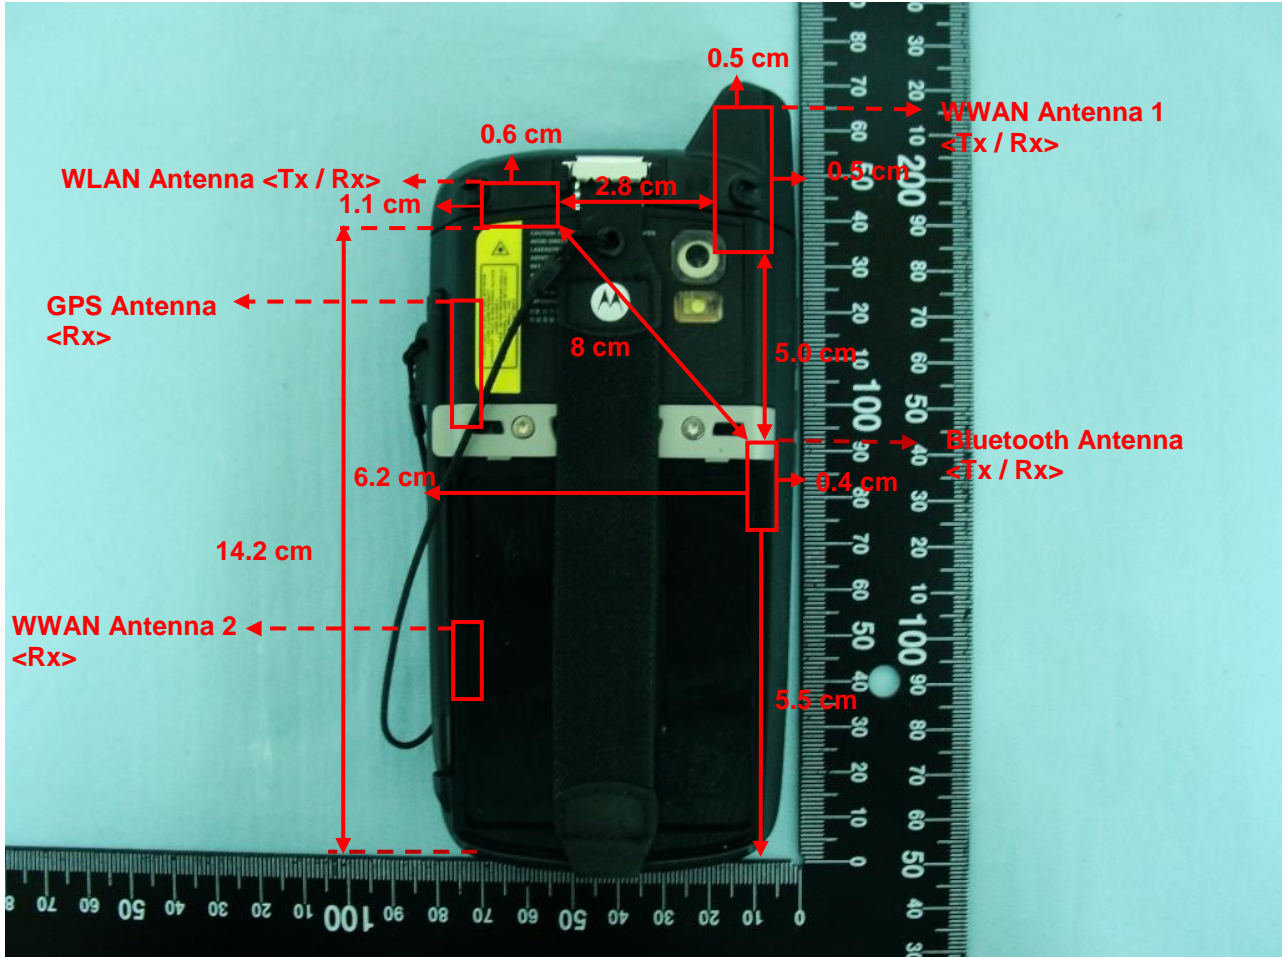

Brand Name: MOTOROLA / Model Name: MC67NA

Antenna	Length	Width
WWAN Antenna 1 <Tx / Rx>	3.5 cm	2.0 cm
WWAN Antenna 2 <Rx>	1.2 cm	0.8 cm
WLAN Antenna <Tx / Rx>	0.9 cm	0.7 cm
Bluetooth Antenna <Tx / Rx>	1.6 cm	0.7 cm
GPS Antenna <Rx>	2.2 cm	0.5 cm