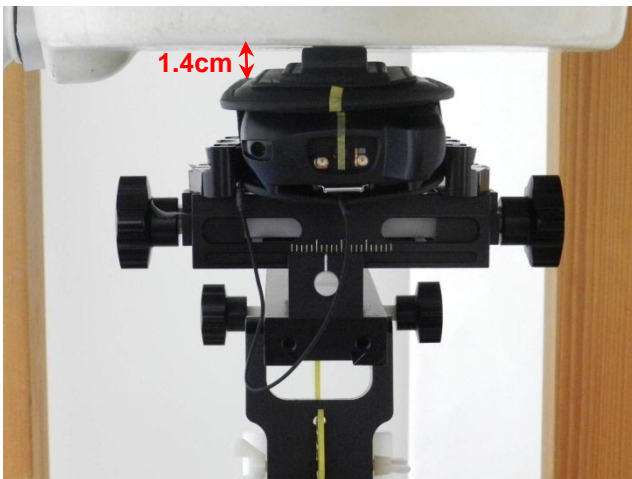

Appendix D. Product Photos

Antenna Location :

Antenna	Length	Width
WWAN Antenna 1 <Tx / Rx>	3.5 cm	2.0 cm
WWAN Antenna 2 <Rx>	1.2 cm	0.8 cm
WLAN Antenna <Tx / Rx>	0.9 cm	0.7 cm
Bluetooth Antenna <Tx / Rx>	1.6 cm	0.7 cm
GPS Antenna <Rx>	2.2 cm	0.5 cm

Appendix E. Test Setup Photos

Right Cheek

Right Tilted

Left Cheek

Left Tilted

Front of the DUT with Phantom 1.5 cm Gap

Back of the DUT with Phantom 1.5 cm Gap

Front of the DUT with Phantom 0 cm Gap
(DUT with Soft Holster)

Front of the DUT with Phantom 0 cm Gap
(DUT with Rigid Holster)