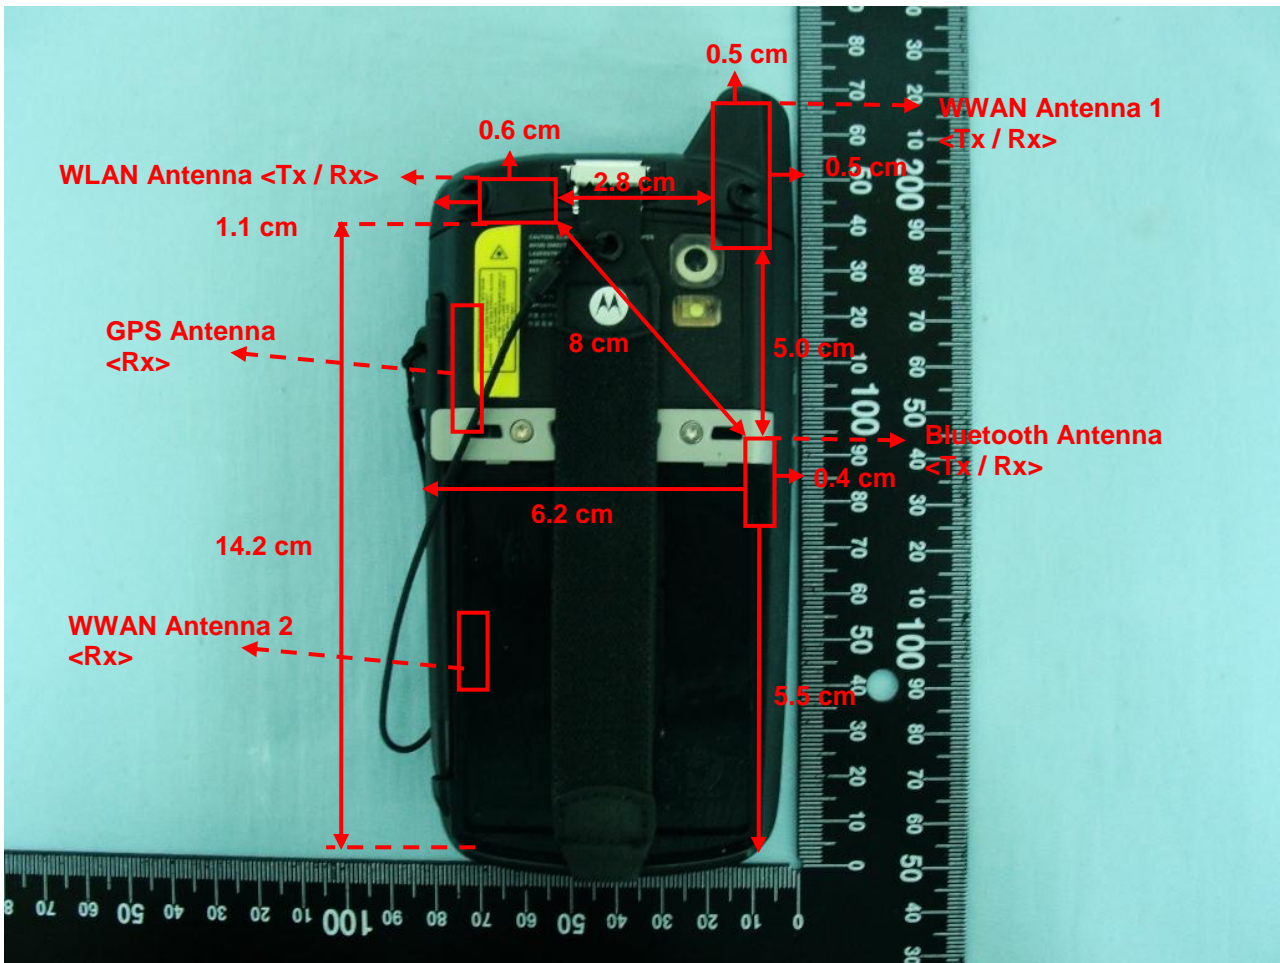

Appendix D. Product Photos

Antenna Location :

Antenna	Length	Width
WWAN Antenna 1 <Tx / Rx>	3.5 cm	2.0 cm
WWAN Antenna 2 <Rx>	1.2 cm	0.8 cm
WLAN Antenna <Tx / Rx>	0.9 cm	0.7 cm
Bluetooth Antenna <Tx / Rx>	1.6 cm	0.7 cm
GPS Antenna <Rx>	2.2 cm	0.5 cm

Appendix E. Test Setup Photos

Right Cheek

Right Tilted

Left Cheek

Left Tilted

Front of the DUT with Phantom 1.5 cm Gap

Back of the DUT with Phantom 1.5 cm Gap

Front of the DUT with Phantom 0 cm Gap
(DUT with Soft Holster)

Front of the DUT with Phantom 0 cm Gap
(DUT with Rigid Holster)