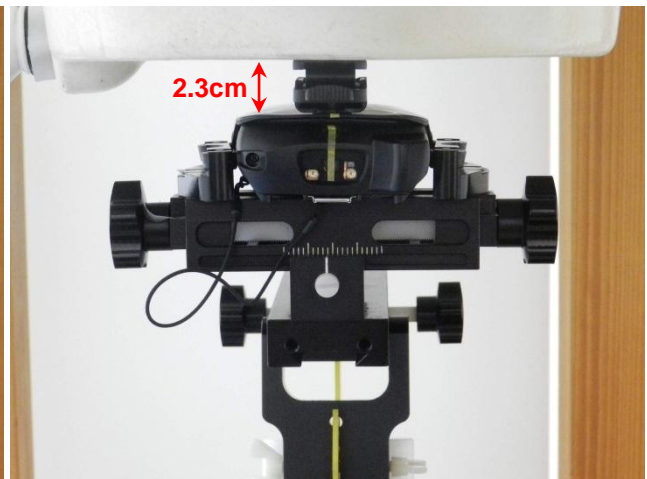

Appendix D. Product Photos

Antenna Location :

Antenna	Length	Width
WWAN Antenna 1 <Tx / Rx>	3.5 cm	2.0 cm
WWAN Antenna 2 <Rx>	1.2 cm	0.8 cm
WLAN Antenna <Tx / Rx>	0.9 cm	0.7 cm
Bluetooth Antenna <Tx / Rx>	1.6 cm	0.7 cm
GPS Antenna <Rx>	2.2 cm	0.5 cm

Appendix E. Test Setup Photos

Right Cheek

Right Tilted

Left Cheek

Left Tilted

Front of the DUT with Phantom 1.5 cm Gap

Back of the DUT with Phantom 1.5 cm Gap

Front of the DUT with Phantom 0 cm Gap
(DUT with Soft Holster)

Front of the DUT with Phantom 0 cm Gap
(DUT with Rigid Holster)