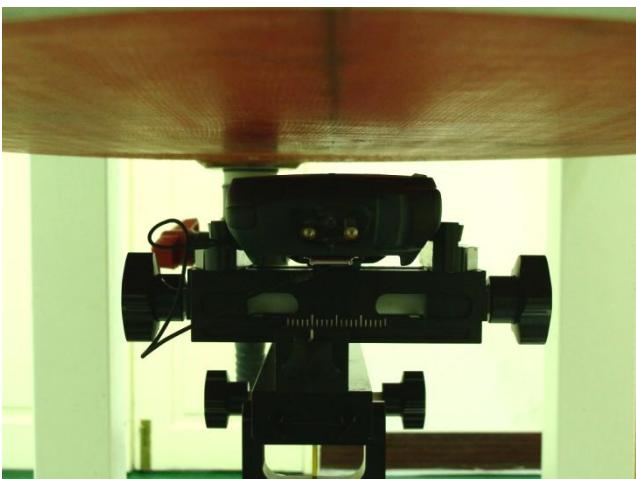

Appendix D. Product Photos

EUT with Qwerty Keypad

EUT with Numeric Keypad

Battery

Holster 1

Holster 2

Antenna Location :

Appendix E. Test Setup Photos

Right Cheek

Right Tilted

Left Cheek

Left Tilted

Face of the DUT with Phantom 1.5 cm Gap

Bottom of the DUT with Phantom 1.5 cm Gap

**DUT Keypad Up with Holster 1
with Phantom 0 cm Gap**

**DUT Keypad Up with Holster 2
with Phantom 0 cm Gap**

**DUT Keypad Down with Holster 2
with Phantom 0 cm Gap**