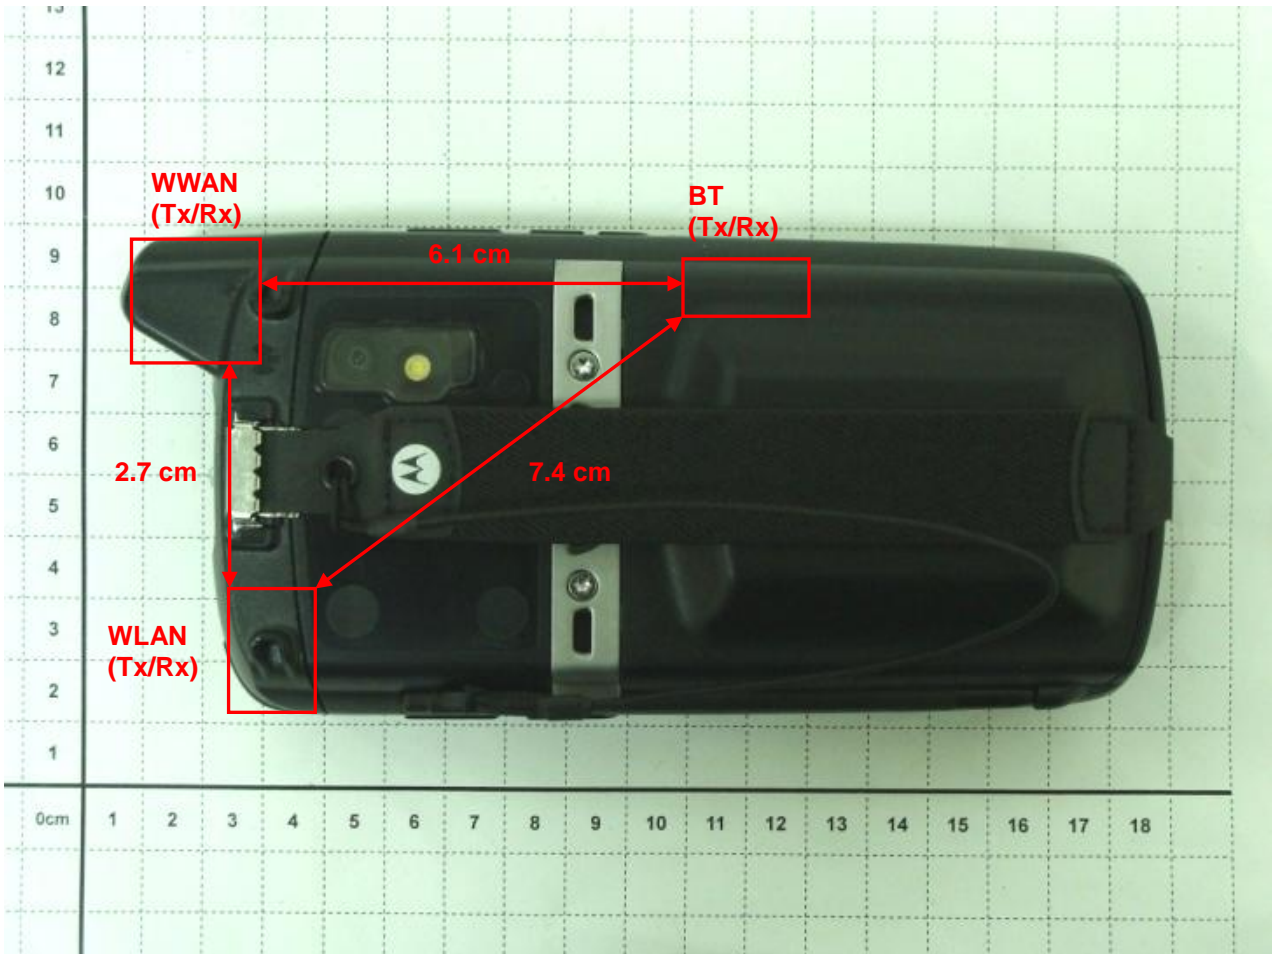

Appendix D. Product Photos

EUT with Qwerty Keypad

EUT with Numeric Keypad

Battery

Holster 1

Holster 2

Antenna Location :

Appendix E. Test Setup Photos

Right Cheek

Right Tilted

Left Cheek

Left Tilted

Face of the DUT with Phantom 1.5 cm Gap

Bottom of the DUT with Phantom 1.5 cm Gap

**DUT Keypad Up with Holster 1
with Phantom 0 cm Gap**

**DUT Keypad Up with Holster 2
with Phantom 0 cm Gap**

**DUT Keypad Down with Holster 2
with Phantom 0 cm Gap**