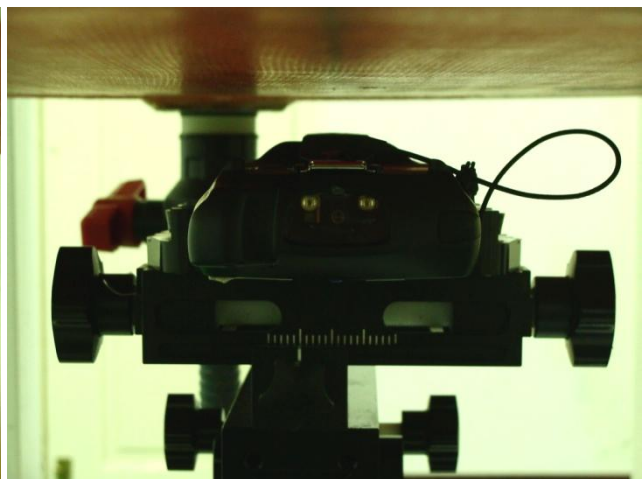

Appendix D. Product Photos

EUT with Qwerty Keypad

EUT with Numeric Keypad

Battery

Holster 1

Holster 2

Antenna Location :

Appendix E. Test Setup Photos

Right Cheek

Right Tilted

Left Cheek

Left Tilted

Face of the DUT with Phantom 1.5 cm Gap

Bottom of the DUT with Phantom 1.5 cm Gap

**DUT Keypad Up with Holster 1
with Phantom 0 cm Gap**

**DUT Keypad Up with Holster 2
with Phantom 0 cm Gap**

**DUT Keypad Down with Holster 2
with Phantom 0 cm Gap**