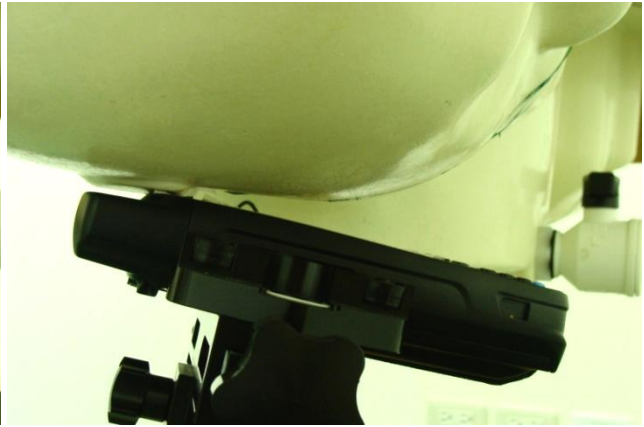

Appendix D. Product Photos

EUT with Qwerty Keypad

EUT with Numeric Keypad

Battery

Holster 1

Holster 2

Antenna Location :

Appendix E. Test Setup Photos

Right Cheek

Right Tilted

Left Cheek

Left Tilted

Face of the DUT with Phantom 1.5 cm Gap

Bottom of the DUT with Phantom 1.5 cm Gap

**DUT Keypad Up with Holster 1
with Phantom 0 cm Gap**

**DUT Keypad Up with Holster 2
with Phantom 0 cm Gap**

**DUT Keypad Down with Holster 2
with Phantom 0 cm Gap**