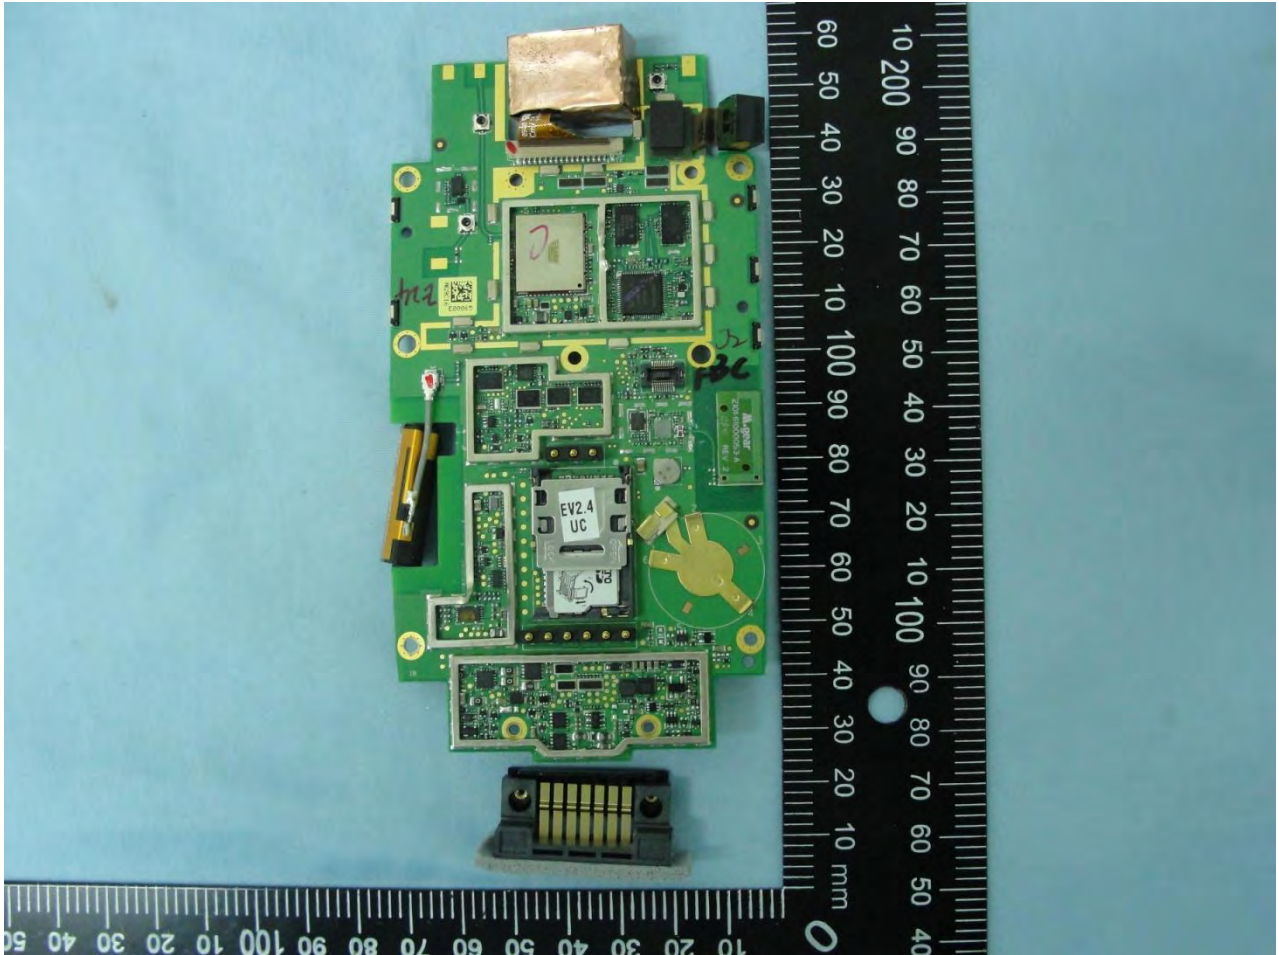

Model Name: MC659B