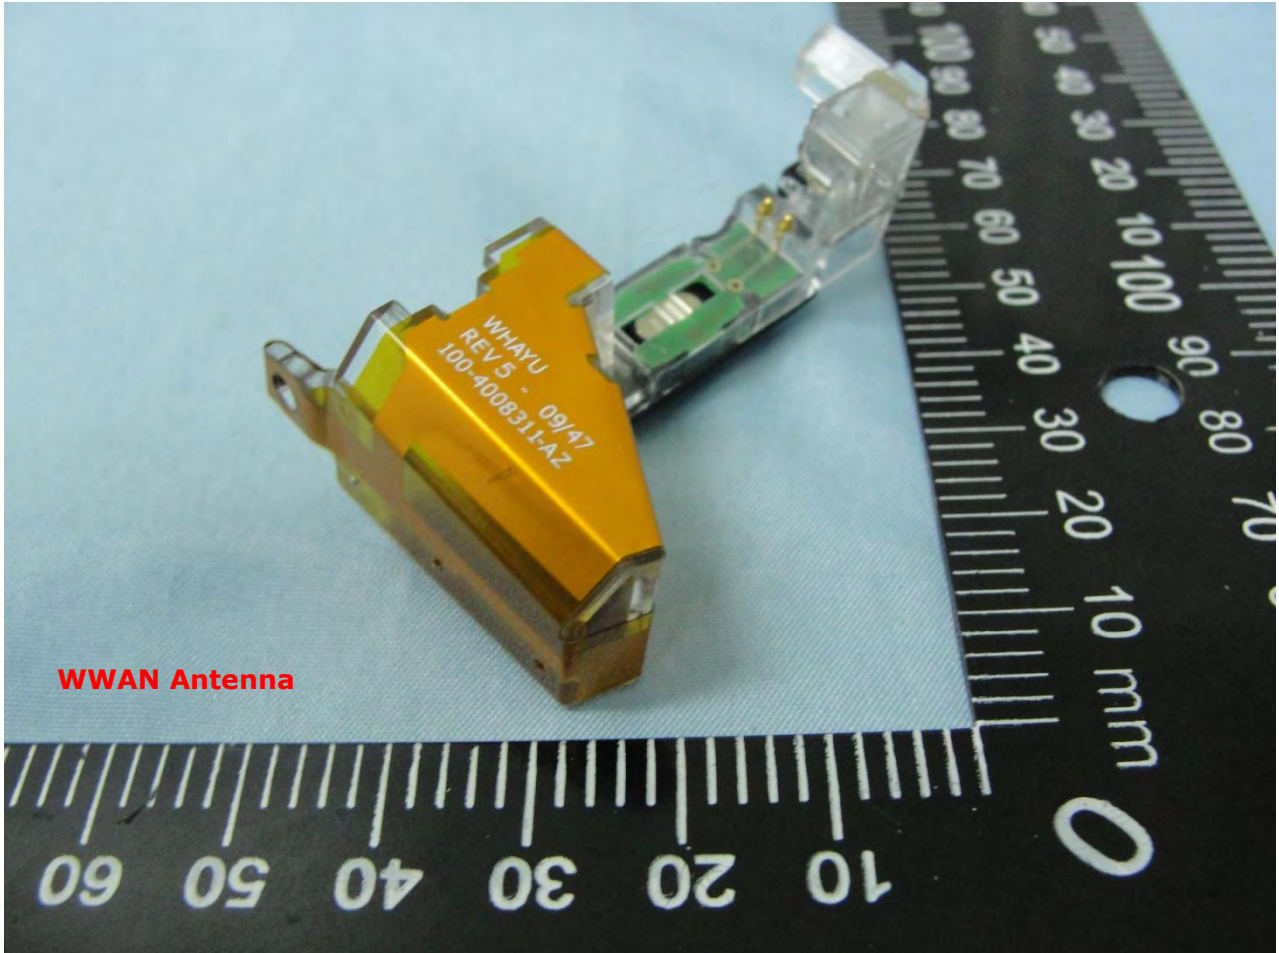

3. Internal Photograph of EUT

Model Name: MC659B

Model Name: MC659B

Model Name: MC659B

Model Name: MC659B

Model Name: MC659B

Model Name: MC659B

Model Name: MC659B

Model Name: MC659B

Bluetooth Antenna

Model Name: MC659B

Model Name: MC659B

Model Name: MC659B

Model Name: MC659B