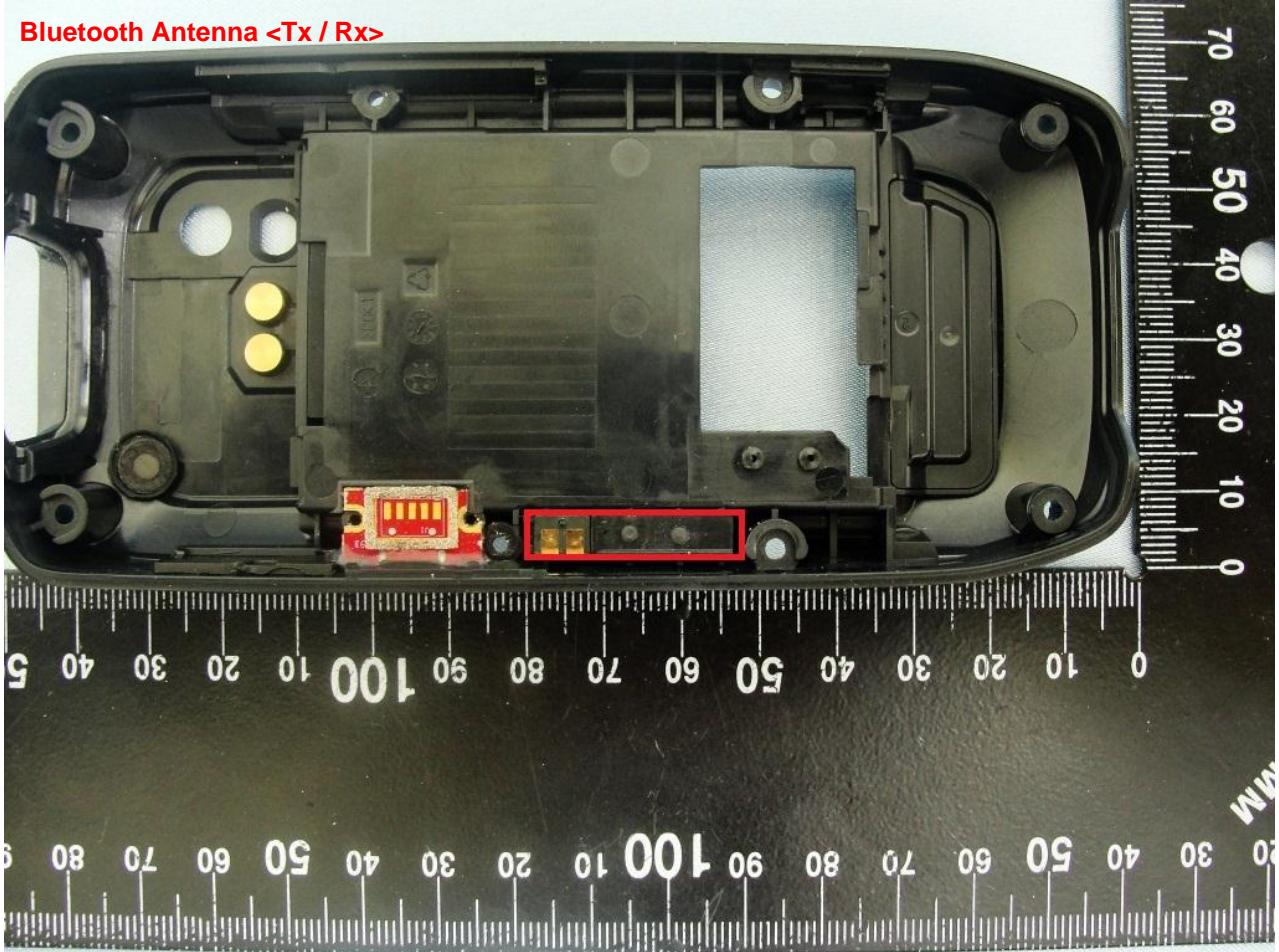

Brand Name: Motorola / Model Name: MC4597

Bluetooth Antenna <Tx / Rx>