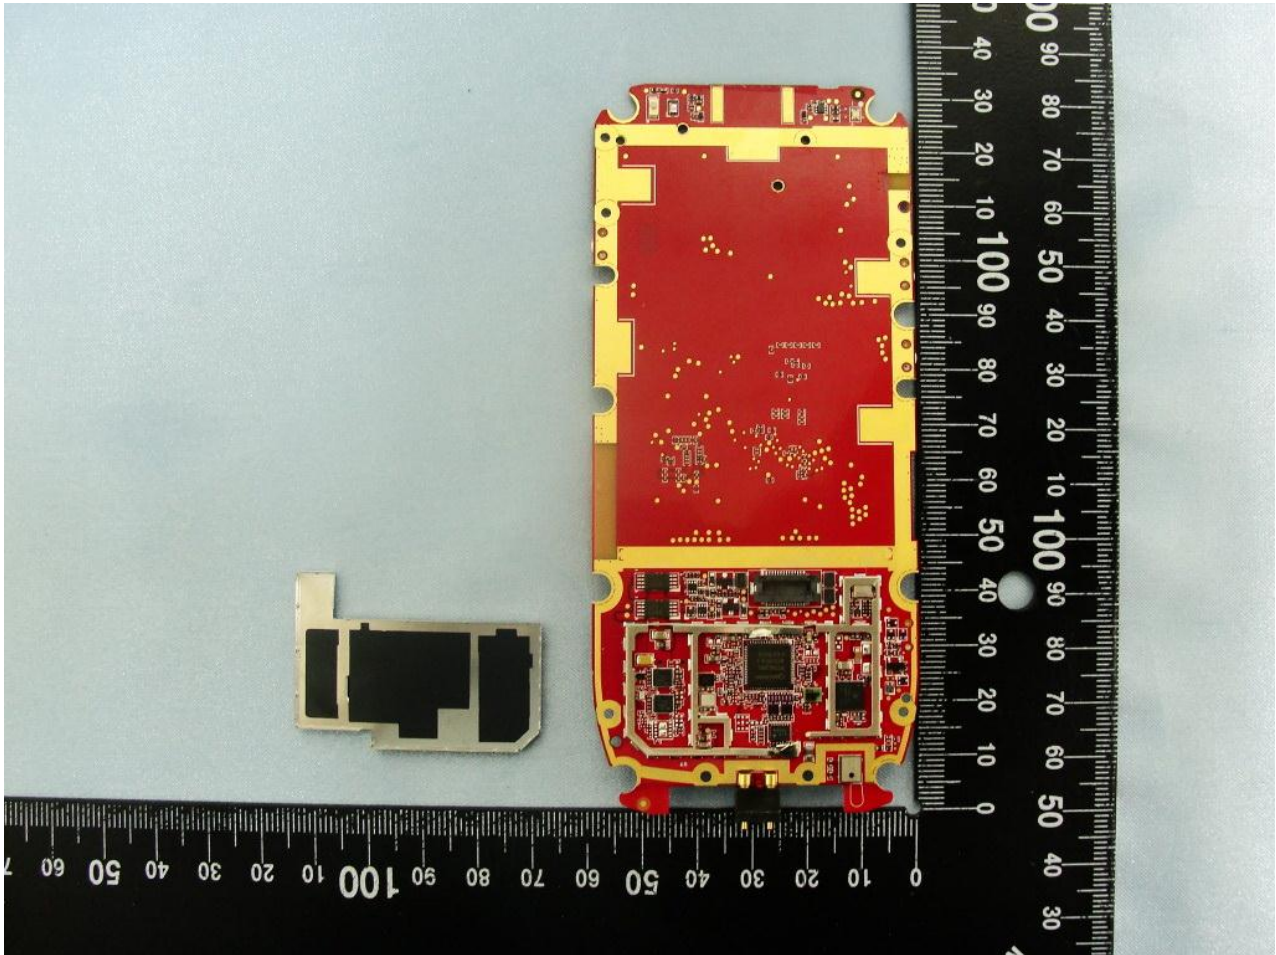

3. Internal Photograph of EUT

Brand Name: Motorola / Model Name: MC4597

Brand Name: Motorola / Model Name: MC4597

Brand Name: Motorola / Model Name: MC4597

Brand Name: Motorola / Model Name: MC4597

Brand Name: Motorola / Model Name: MC4597

Brand Name: Motorola / Model Name: MC4597

Brand Name: Motorola / Model Name: MC4597

WWAN Antenna <Tx / Rx>

Brand Name: Motorola / Model Name: MC4597

Brand Name: Motorola / Model Name: MC4597

WLAN Antenna <Tx / Rx>