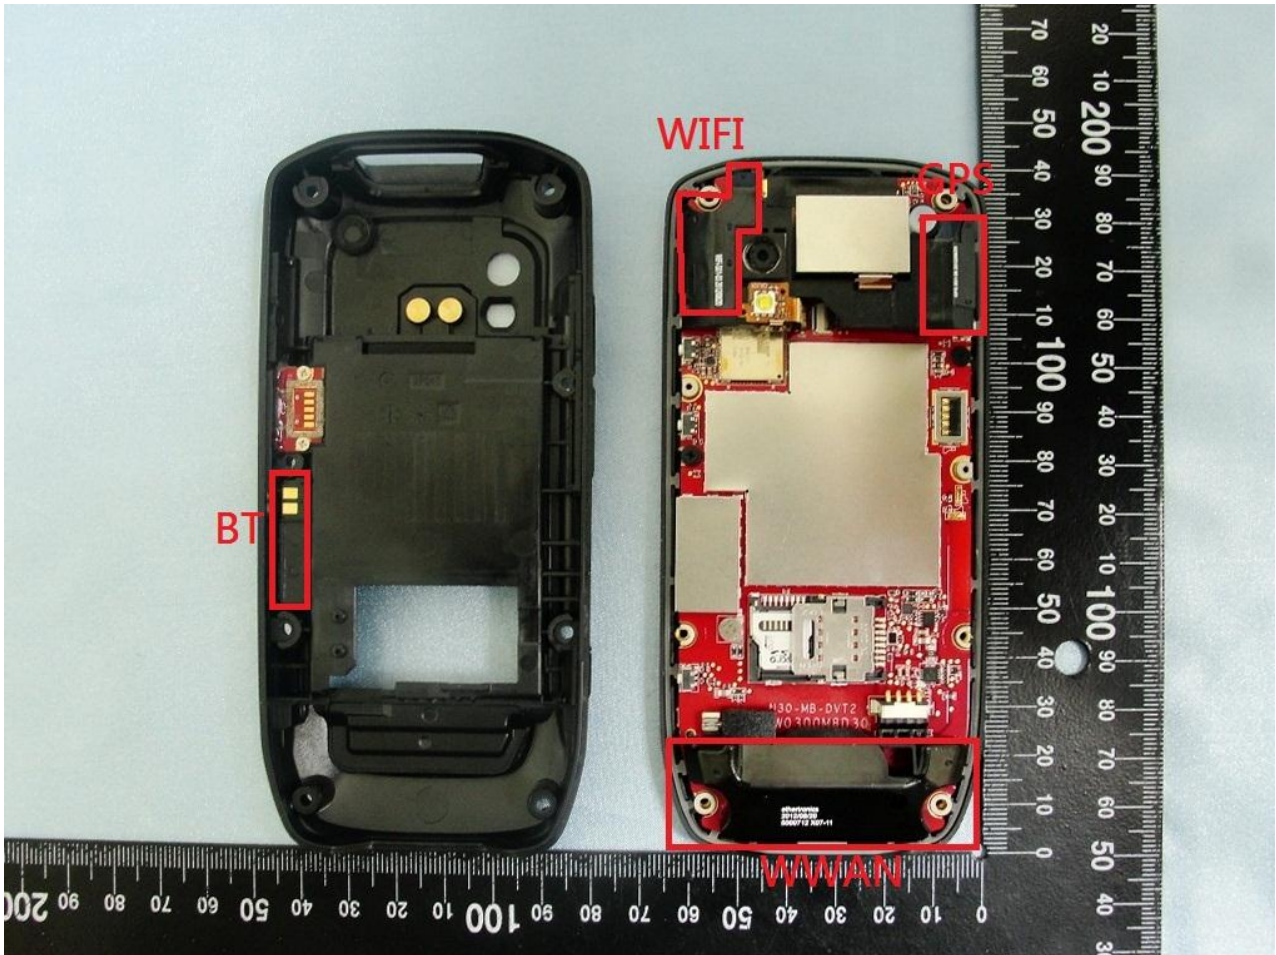

3. Internal Photograph of EUT

Brand Name: Motorola / Model Name: MC4597

Brand Name: Motorola / Model Name: MC4597

Brand Name: Motorola / Model Name: MC4597

Brand Name: Motorola / Model Name: MC4597

Brand Name: Motorola / Model Name: MC4597

Brand Name: Motorola / Model Name: MC4597

Brand Name: Motorola / Model Name: MC4597

WWAN Antenna <Tx / Rx>

Brand Name: Motorola / Model Name: MC4597

Brand Name: Motorola / Model Name: MC4597

WLAN Antenna <Tx / Rx>