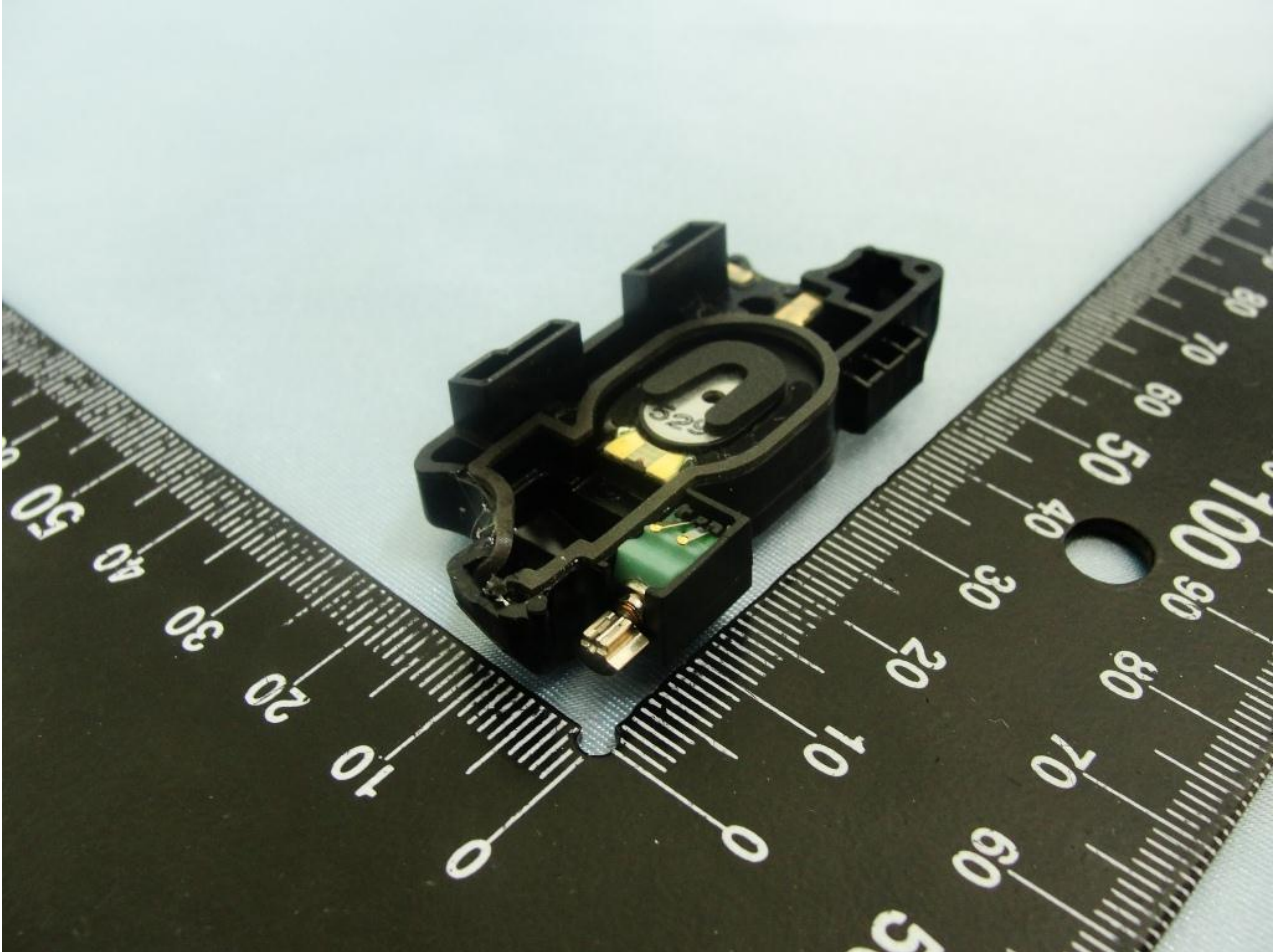

Brand Name: Motorola / Model Name: MC4597

Brand Name: Motorola / Model Name: MC4597

WWAN Antenna <Tx / Rx>

Brand Name: Motorola / Model Name: MC4597

Brand Name: Motorola / Model Name: MC4597

WLAN Antenna <Tx / Rx>