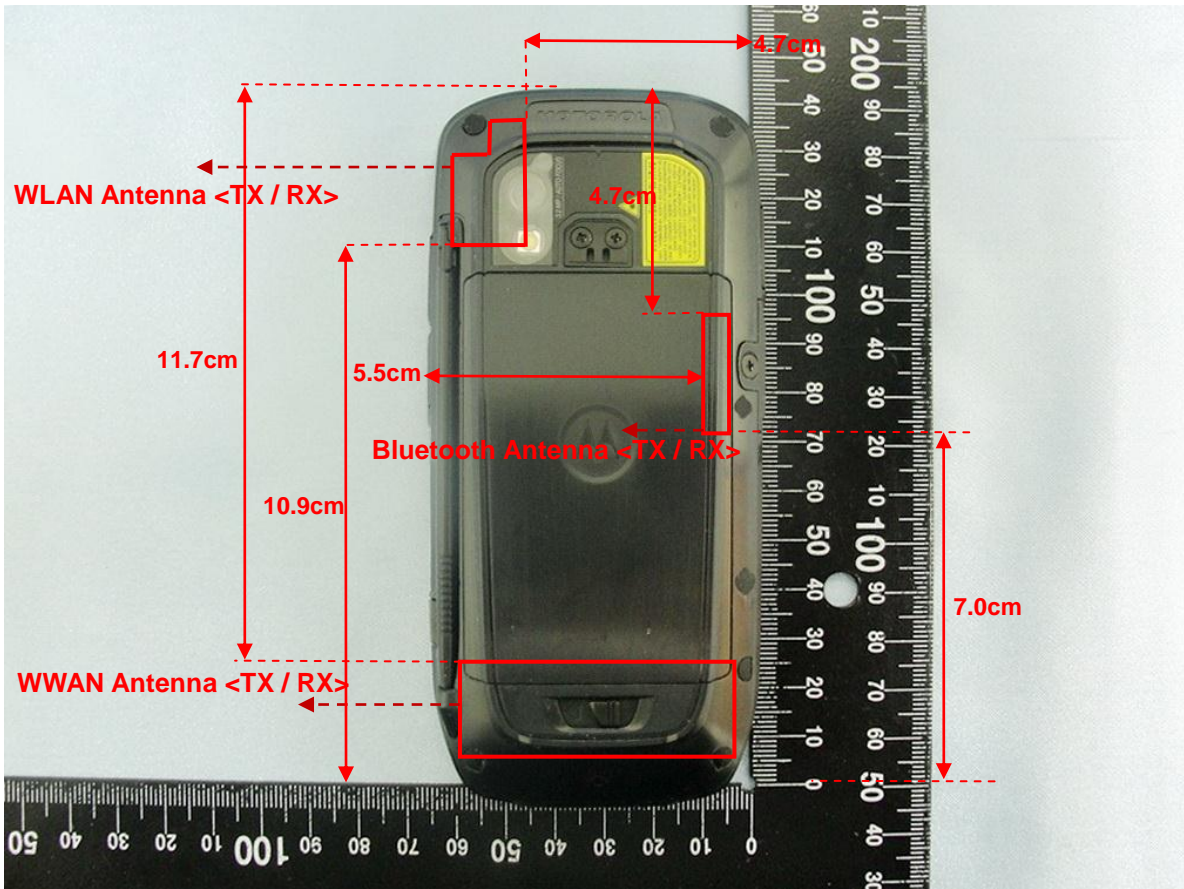

Appendix D. Product Photos

Antenna Location :

DUT Length: 14.2 cm
DUT Width: 6.5 cm

Antenna	Length	Width
WWAN Antenna <TX / RX>	5.6cm	2.0cm
WLAN Antenna <TX / RX>	2.8cm	1.4cm
Bluetooth Antenna <TX / RX>	2.5cm	0.5cm

The shortest distance between the Tx antennas	
WWAN Antenna <TX / RX> to WLAN Antenna <TX / RX>	8.4 cm
WWAN Antenna <TX / RX> to Bluetooth <TX / RX>	4.5 cm
WLAN Antenna <TX / RX> to Bluetooth <TX / RX>	5.6 cm

Appendix E. Test Setup Photos

Right Cheek

Right Tilted

Left Cheek

Left Tilted

Front of the EUT with 1.5 cm Gap

Back of the EUT with 1.5 cm Gap

Front of the Holster with 0 cm Gap