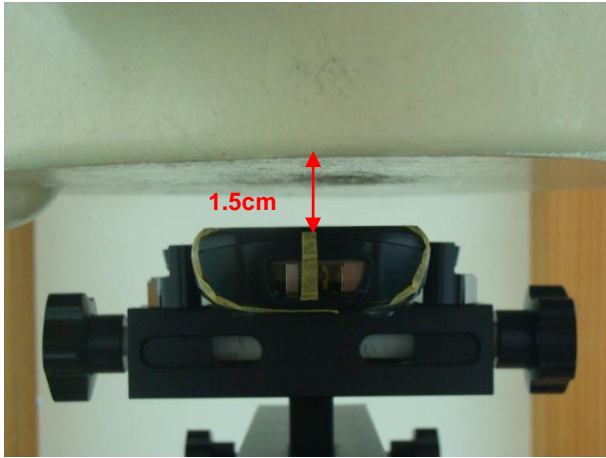

Appendix D. Product Photos

Antenna Location :

DUT Length: 14.2 cm
DUT Width: 6.5 cm

Antenna	Length	Width
WWAN Antenna <TX / RX>	5.6cm	2.0cm
WLAN Antenna <TX / RX>	2.8cm	1.4cm
Bluetooth Antenna <TX / RX>	2.5cm	0.5cm

The shortest distance between the Tx antennas	
WWAN Antenna <TX / RX> to WLAN Antenna <TX / RX>	8.4 cm
WWAN Antenna <TX / RX> to Bluetooth <TX / RX>	4.5 cm
WLAN Antenna <TX / RX> to Bluetooth <TX / RX>	5.6 cm

Appendix E. Test Setup Photos

Right Cheek

Right Tilted

Left Cheek

Left Tilted

Front of the EUT with 1.5 cm Gap

Back of the EUT with 1.5 cm Gap

Front of the Holster with 0 cm Gap