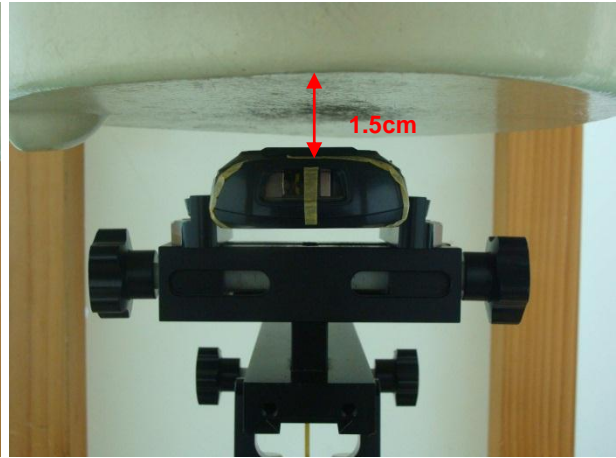

Appendix D. Product Photos

Antenna Location :

DUT Length: 14.2 cm
DUT Width: 6.5 cm

Antenna	Length	Width
WWAN Antenna <TX / RX>	5.6cm	2.0cm
WLAN Antenna <TX / RX>	2.8cm	1.4cm
Bluetooth Antenna <TX / RX>	2.5cm	0.5cm

The shortest distance between the Tx antennas	
WWAN Antenna <TX / RX> to WLAN Antenna <TX / RX>	8.4 cm
WWAN Antenna <TX / RX> to Bluetooth <TX / RX>	4.5 cm
WLAN Antenna <TX / RX> to Bluetooth <TX / RX>	5.6 cm

Appendix E. Test Setup Photos

Right Cheek

Right Tilted

Left Cheek

Left Tilted

Front of the EUT with 1.5 cm Gap

Back of the EUT with 1.5 cm Gap

Front of the Holster with 0 cm Gap