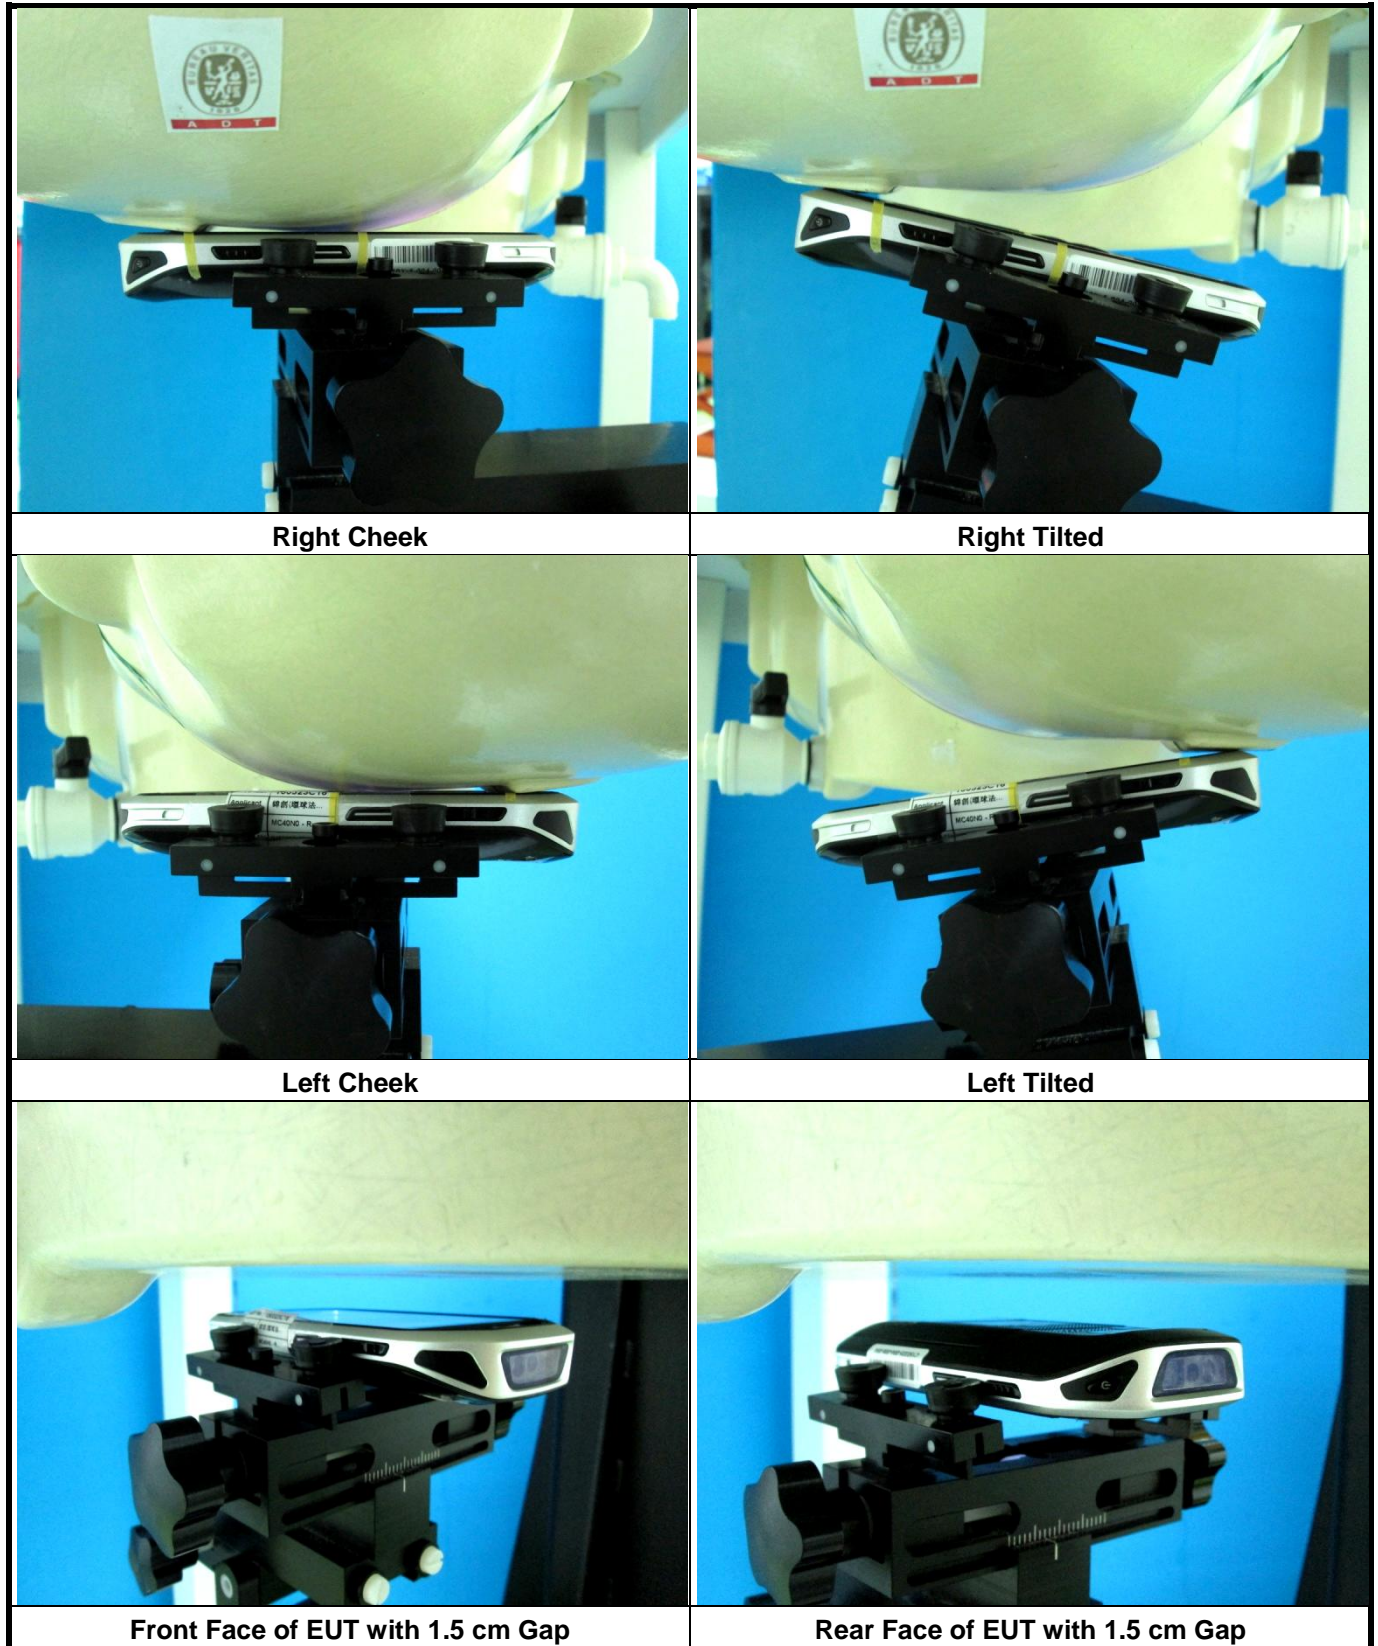

FCC SAR Test Report

<Photographs of EUT>

EUT w/o MSR

EUT w/ MSR

Battery

FCC SAR Test Report

<Antenna Placement>

Drawing Show (EUT Front View)
Antenna Location & Distance

FCC SAR Test Report

<Photographs of SAR Setup – w/o MSR>

FCC SAR Test Report

Rear Face of EUT with Holster 0 cm Gap

<Photographs of SAR Setup – w/ MSR>

Right Cheek

Right Tilted

Left Cheek

Left Tilted

Front Face of EUT with 1.5 cm Gap

Rear Face of EUT with 1.5 cm Gap