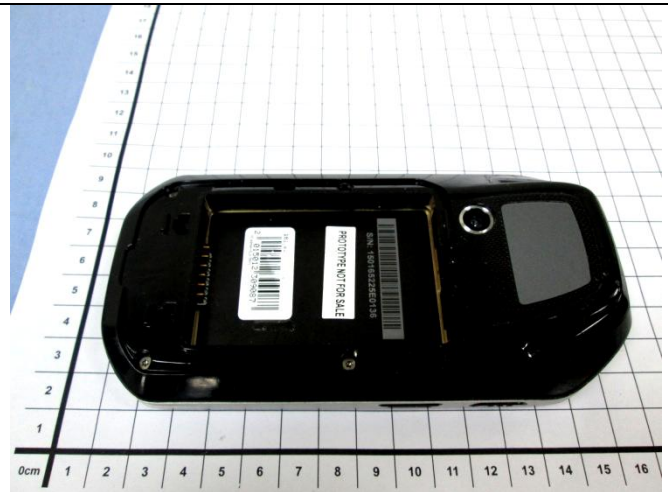

FCC SAR Test Report

<Photographs of EUT>

EUT w/o MSR

EUT w/ MSR

Battery

FCC SAR Test Report

<Antenna Placement>

Drawing Show (EUT Front View)
Antenna Location & Distance

FCC SAR Test Report

<Photographs of SAR Setup – w/o MSR>

FCC SAR Test Report

Rear Face of EUT with Holster 0 cm Gap

<Photographs of SAR Setup – w/ MSR>

Right Cheek

Right Tilted

Left Cheek

Left Tilted

Front Face of EUT with 1.5 cm Gap

Rear Face of EUT with 1.5 cm Gap