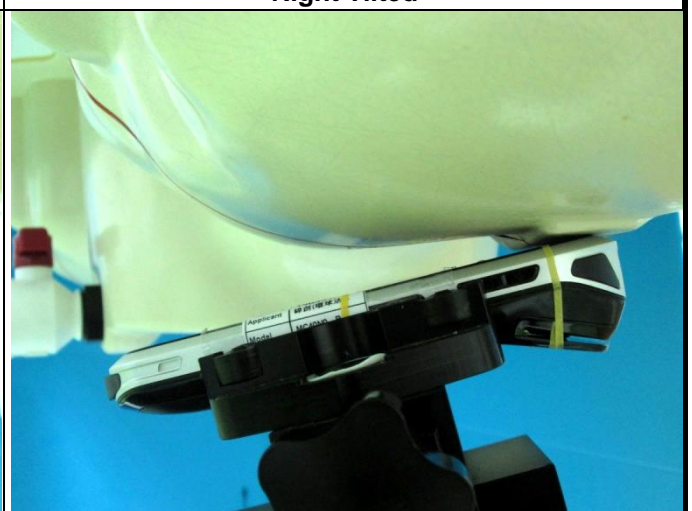

FCC SAR Test Report

<Photographs of EUT>

EUT w/o MSR

EUT w/ MSR

Battery

FCC SAR Test Report

<Antenna Placement>

Drawing Show (EUT Front View)
Antenna Location & Distance

FCC SAR Test Report

<Photographs of SAR Setup – w/o MSR>

FCC SAR Test Report

Rear Face of EUT with Holster 0 cm Gap

<Photographs of SAR Setup – w/ MSR>

Right Cheek

Right Tilted

Left Cheek

Left Tilted

Front Face of EUT with 1.5 cm Gap

Rear Face of EUT with 1.5 cm Gap