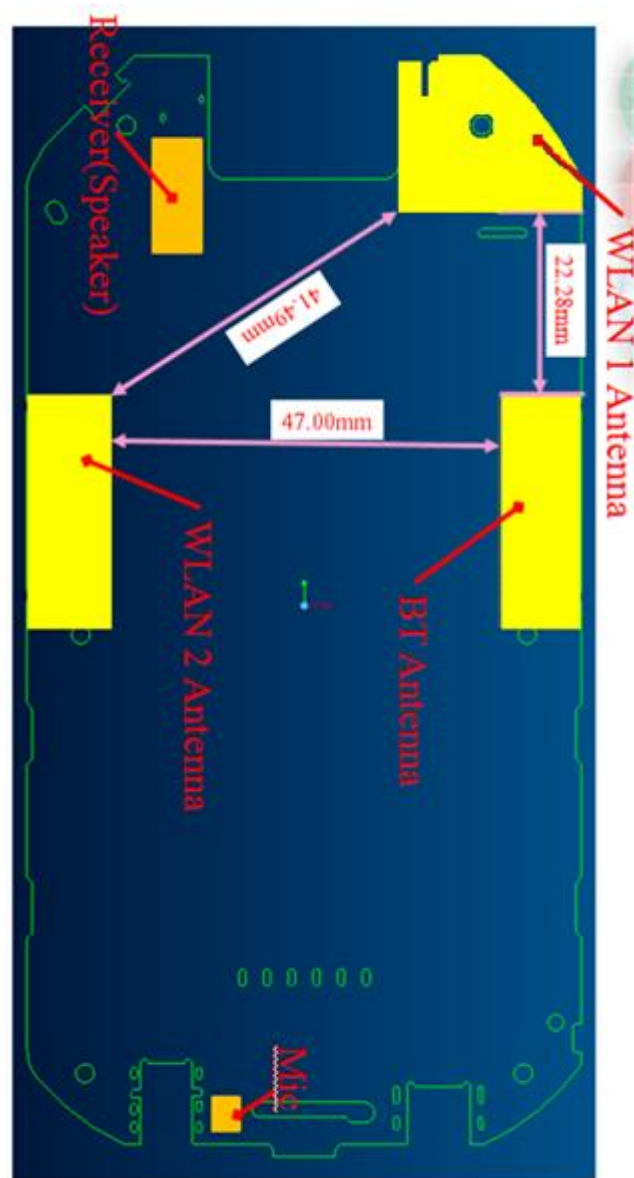

FCC SAR Test Report

<Photographs of EUT>

EUT w/o MSR

EUT w/ MSR

Battery

FCC SAR Test Report

<Antenna Placement>

Drawing Show (EUT Front View)
Antenna Location & Distance

FCC SAR Test Report

<Photographs of SAR Setup – w/o MSR>

FCC SAR Test Report

Rear Face of EUT with Holster 0 cm Gap

<Photographs of SAR Setup – w/ MSR>

Right Cheek

Right Tilted

Left Cheek

Left Tilted

Front Face of EUT with 1.5 cm Gap

Rear Face of EUT with 1.5 cm Gap