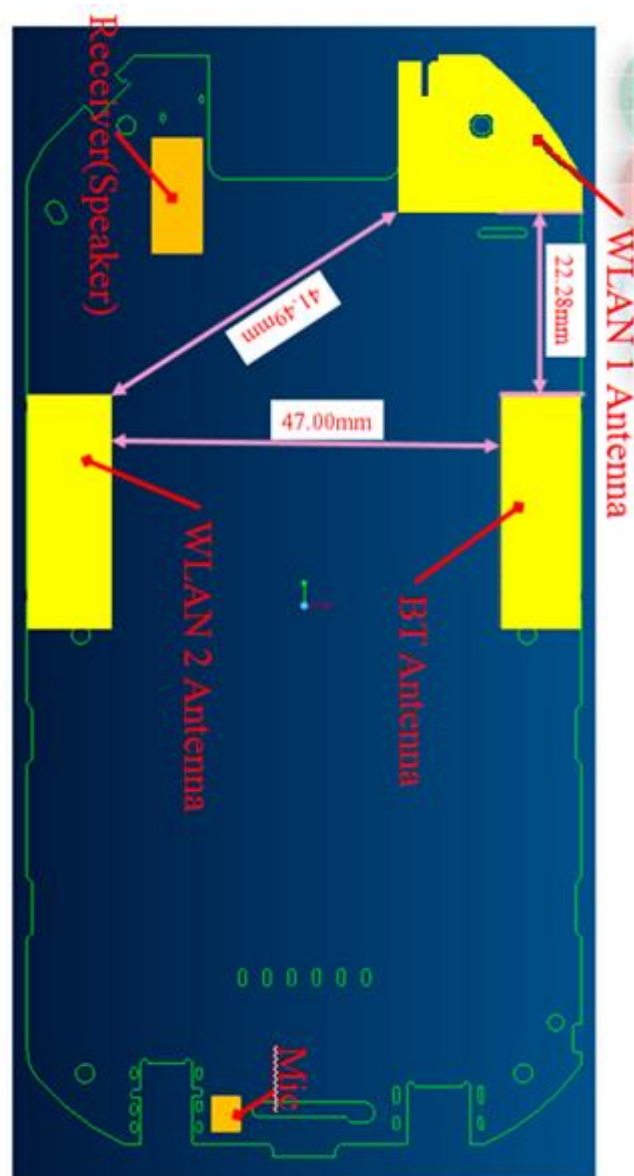

FCC SAR Test Report

<Photographs of EUT>

EUT w/o MSR

EUT w/ MSR

Battery

FCC SAR Test Report

<Antenna Placement>

Drawing Show (EUT Front View)
Antenna Location & Distance

FCC SAR Test Report

<Photographs of SAR Setup – w/o MSR>

FCC SAR Test Report

Rear Face of EUT with Holster 0 cm Gap

<Photographs of SAR Setup – w/ MSR>

Right Cheek

Right Tilted

Left Cheek

Left Tilted

FCC SAR Test Report

Front Face of EUT with 1.5 cm Gap

Rear Face of EUT with 1.5 cm Gap