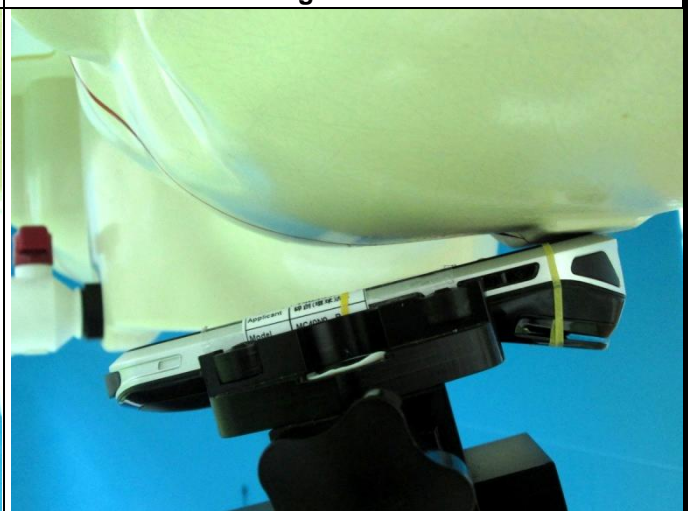

FCC SAR Test Report

<Photographs of EUT>

EUT w/o MSR

EUT w/ MSR

Battery

FCC SAR Test Report

<Antenna Placement>

Drawing Show (EUT Front View)
Antenna Location & Distance

FCC SAR Test Report

<Photographs of SAR Setup – w/o MSR>

FCC SAR Test Report

Rear Face of EUT with Holster 0 cm Gap

<Photographs of SAR Setup – w/ MSR>

Right Cheek

Right Tilted

Left Cheek

Left Tilted

FCC SAR Test Report

Front Face of EUT with 1.5 cm Gap

Rear Face of EUT with 1.5 cm Gap