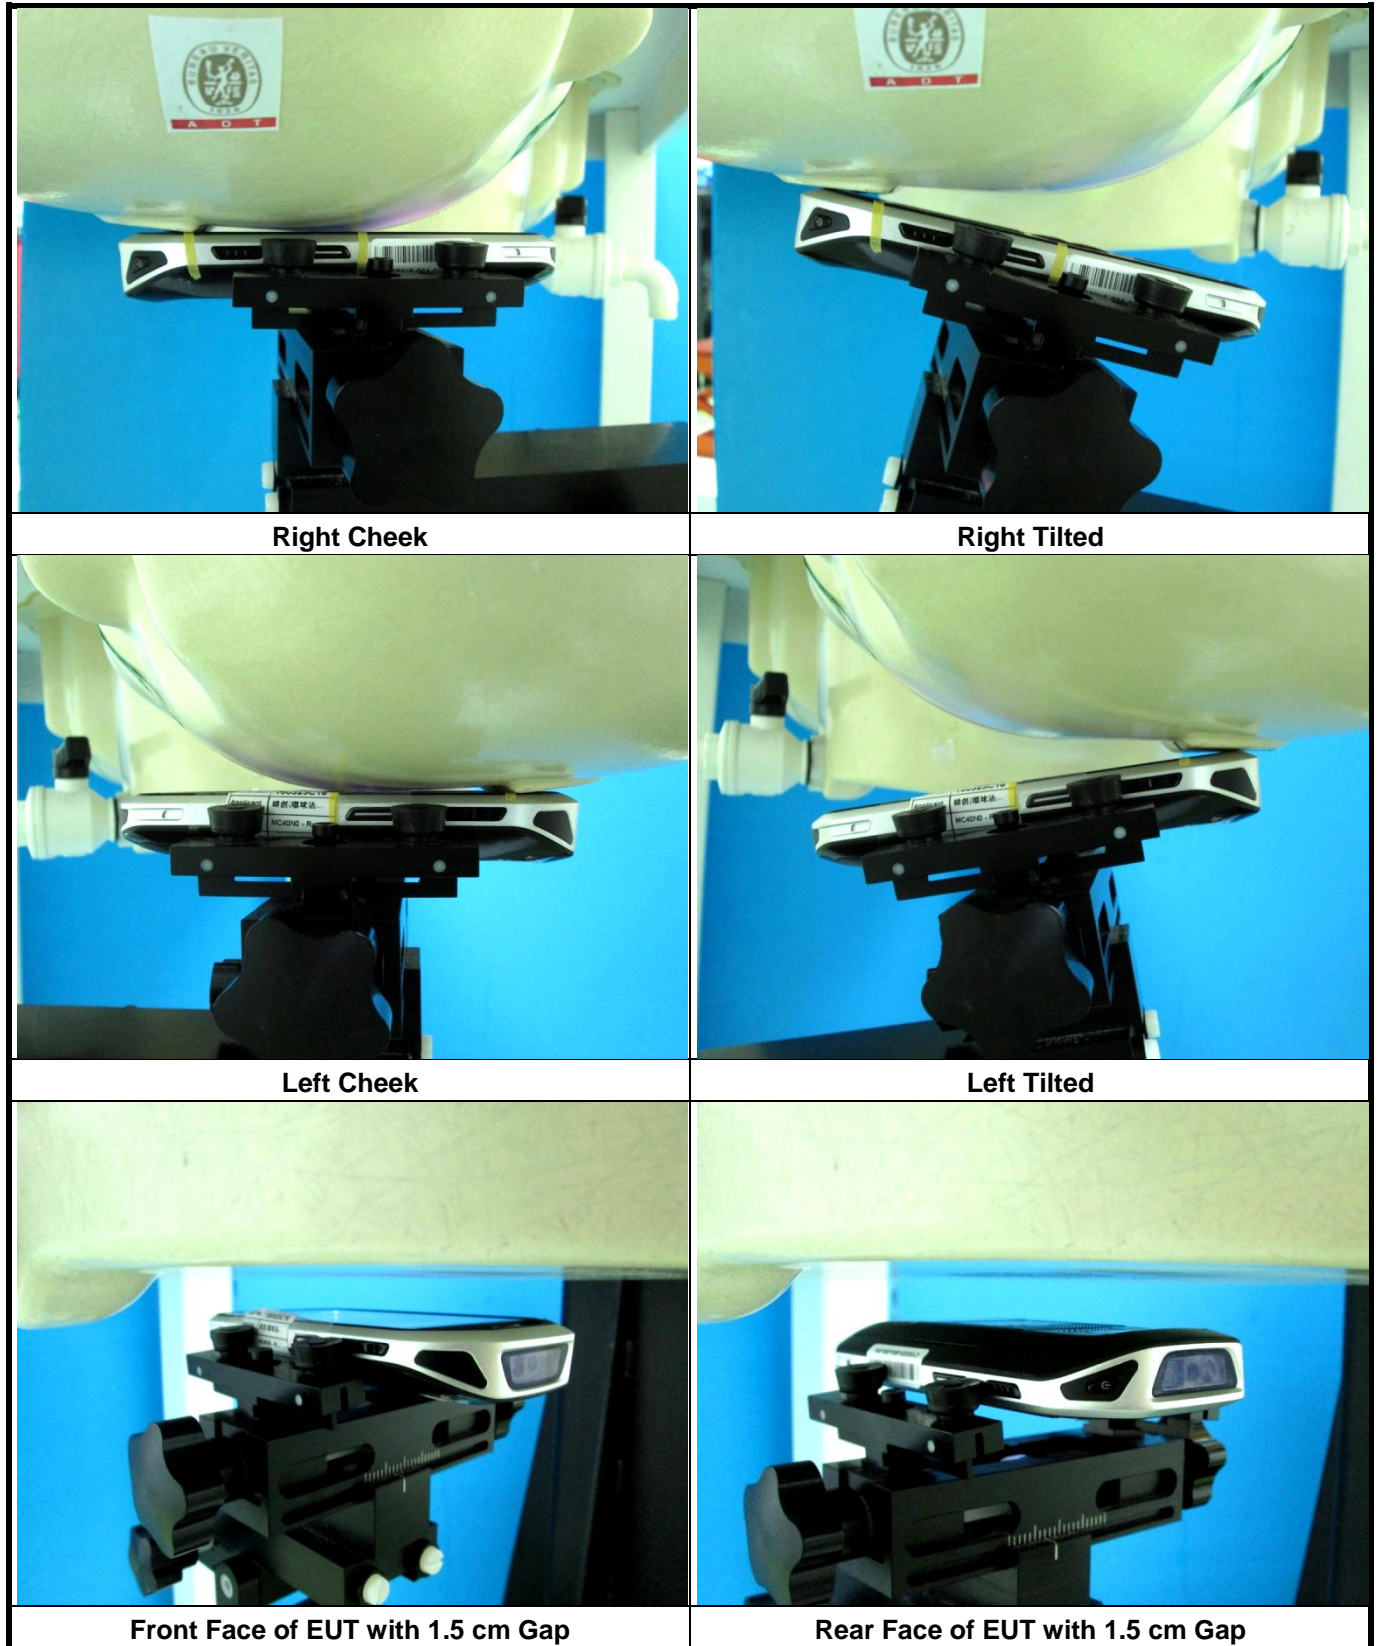

FCC SAR Test Report

<Photographs of EUT>

EUT w/o MSR

EUT w/ MSR

Battery

FCC SAR Test Report

<Antenna Placement>

Drawing Show (EUT Front View)
Antenna Location & Distance

FCC SAR Test Report

<Photographs of SAR Setup – w/o MSR>

FCC SAR Test Report

Rear Face of EUT with Holster 0 cm Gap

<Photographs of SAR Setup – w/ MSR>

Right Cheek

Right Tilted

Left Cheek

Left Tilted

FCC SAR Test Report

Front Face of EUT with 1.5 cm Gap

Rear Face of EUT with 1.5 cm Gap