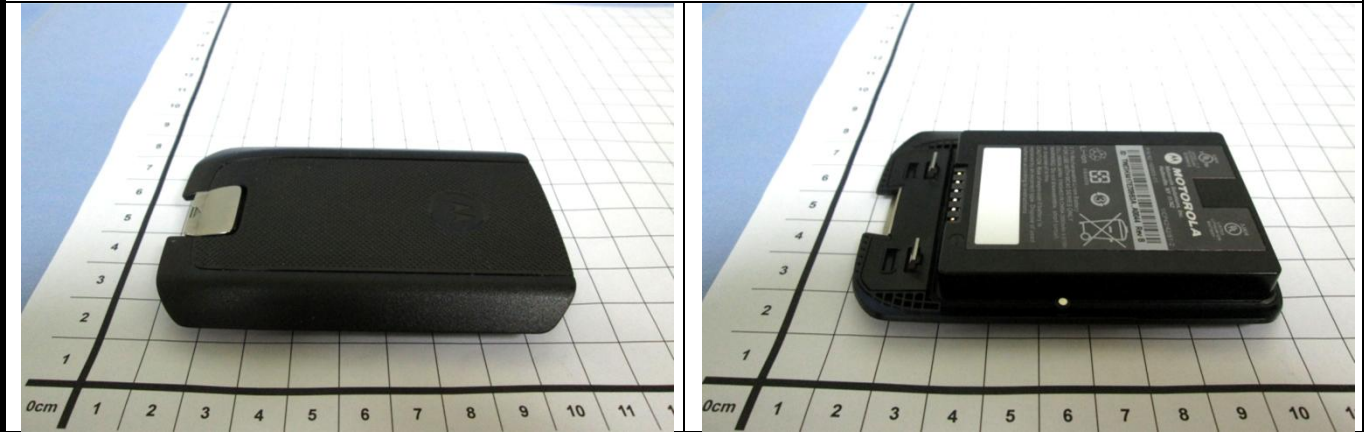

Appendix D. Photographs of EUT and Setup

FCC SAR Test Report

<Photographs of EUT>

EUT w/o MSR

EUT w/ MSR

Battery

FCC SAR Test Report

<Antenna Placement>

Drawing Show (EUT Front View)
Antenna Location & Distance

FCC SAR Test Report

<Photographs of SAR Setup – w/o MSR>

FCC SAR Test Report

<Photographs of SAR Setup – w/ MSR>