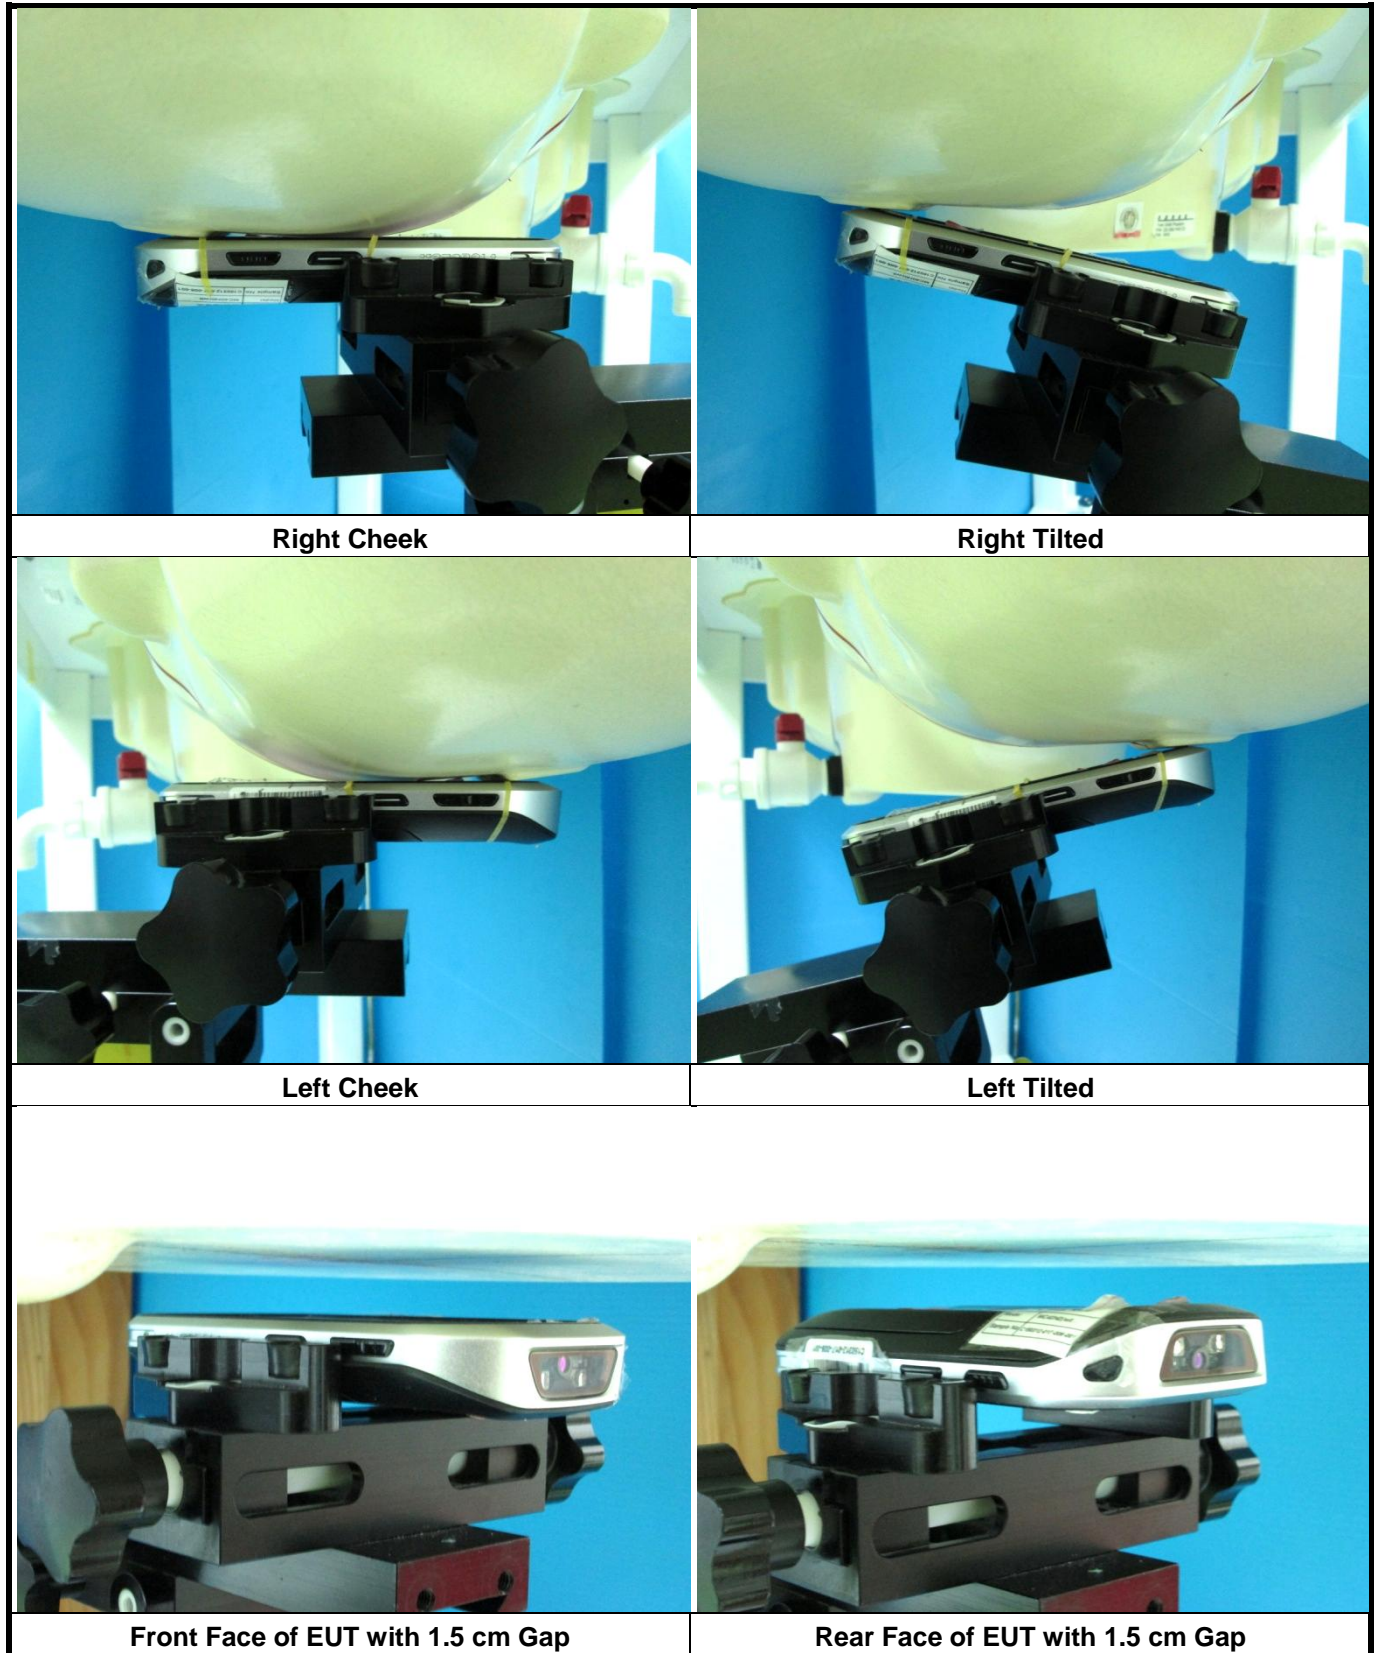

Appendix D. Photographs of EUT and Setup

FCC SAR Test Report

<Photographs of EUT>

EUT w/o MSR

EUT w/ MSR

Battery

FCC SAR Test Report

<Antenna Placement>

Drawing Show (EUT Front View)
Antenna Location & Distance

FCC SAR Test Report

<Photographs of SAR Setup – w/o MSR>

FCC SAR Test Report

<Photographs of SAR Setup – w/ MSR>