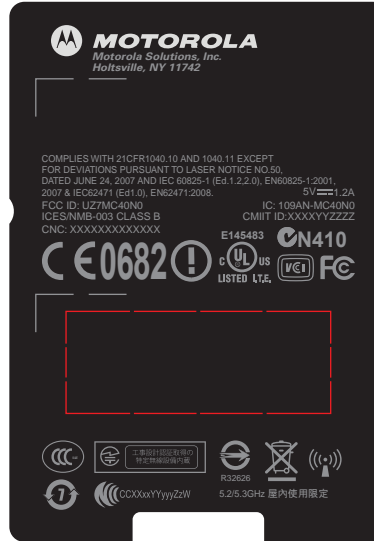

(Dimension Drawing)

(Printing Artwork)

(Instruction Artwork)

Moto Logo Color: Pantone 877c

Secondary LBL
P/N: 40.16M12.001
LBL Size: 42(W)x9(H) mm
Printed by Wistron's Factory

5(W)x5(H) mm
Barcode Type: QR Code

BLANK LBL
P/N: 40.16M16.001
LBL Size: 43(W)x18(H) mm

Wistron Corporation

MODEL NO.: VT306 UNIT : mm
PART NAME: MFG LBL SCALE: 1 : 1
A/W NO.: 40.16M13.001 SHEET 1 OF 1

REV	DESCRIPTION	SIGN DATE
-----	-------------	-----------

1. MATERIAL: WHITE POLYESTER (T=0.075mm) MATTED
2. THE MATERIAL MUSE BE APPROVED BY UL
3. FINISH: PRINT FRONT SIDE, ADHESIVE BACK
4. ADHESIVE: SPEC REFER TO ES-811-R06, SONY 303 OR TOYO DF2700MR OR EQUIV
5. PRINT COLOR: LETTERS-----PANTONE COOL GRAY 9C
BACKGROUND-----BLACK
MOTO LOGO-----PANTONE 877C
6. PRINT TOLERANCE OF DIMENSION: +0mm/-0.2mm