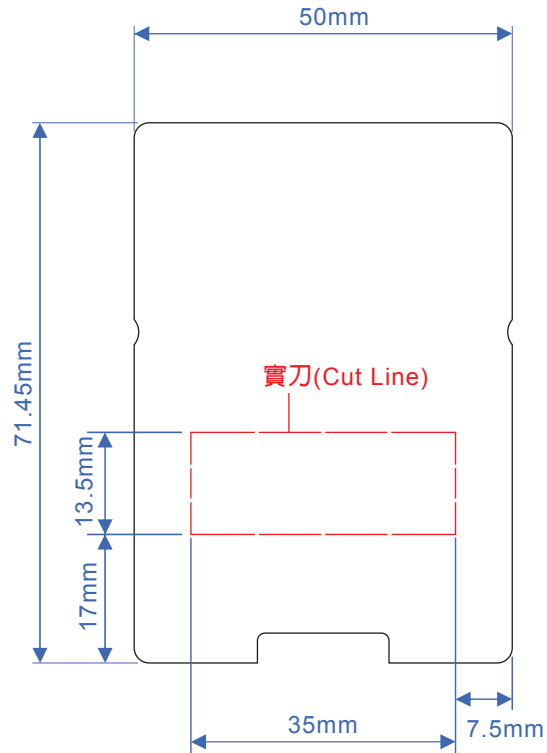

(Dimension Drawing)

(Printing Artwork)

(Instruction Artwork)

Moto Logo Color: Pantone 877c

Secondary LBL
P/N: 40.16M12.001
LBL Size: 42(W)x9(H) mm
Printed by Wistron's Factory

5(W)x5(H) mm
Barcode Type: QR Code

BLANK LBL
P/N: 40.16M16.001
LBL Size: 43(W)x18(H) mm

Wistron Corporation

MODEL NO.: VT306 UNIT : mm
PART NAME: MFG LBL SCALE: 1 : 1
A/W NO.: 40.16M13.001 SHEET 1 OF 1

REV	DESCRIPTION	SIGN DATE
-----	-------------	-----------

1. MATERIAL: WHITE POLYESTER (T=0.075mm) MATTED
2. THE MATERIAL MUSE BE APPROVED BY UL
3. FINISH: PRINT FRONT SIDE, ADHESIVE BACK
4. ADHESIVE: SPEC REFER TO ES-811-R06, SONY 303 OR TOYO DF2700MR OR EQUIV
5. PRINT COLOR: LETTERS-----PANTONE COOL GRAY 9C
BACKGROUND-----BLACK
MOTO LOGO-----PANTONE 877C
6. PRINT TOLERANCE OF DIMENSION: +0mm/-0.2mm