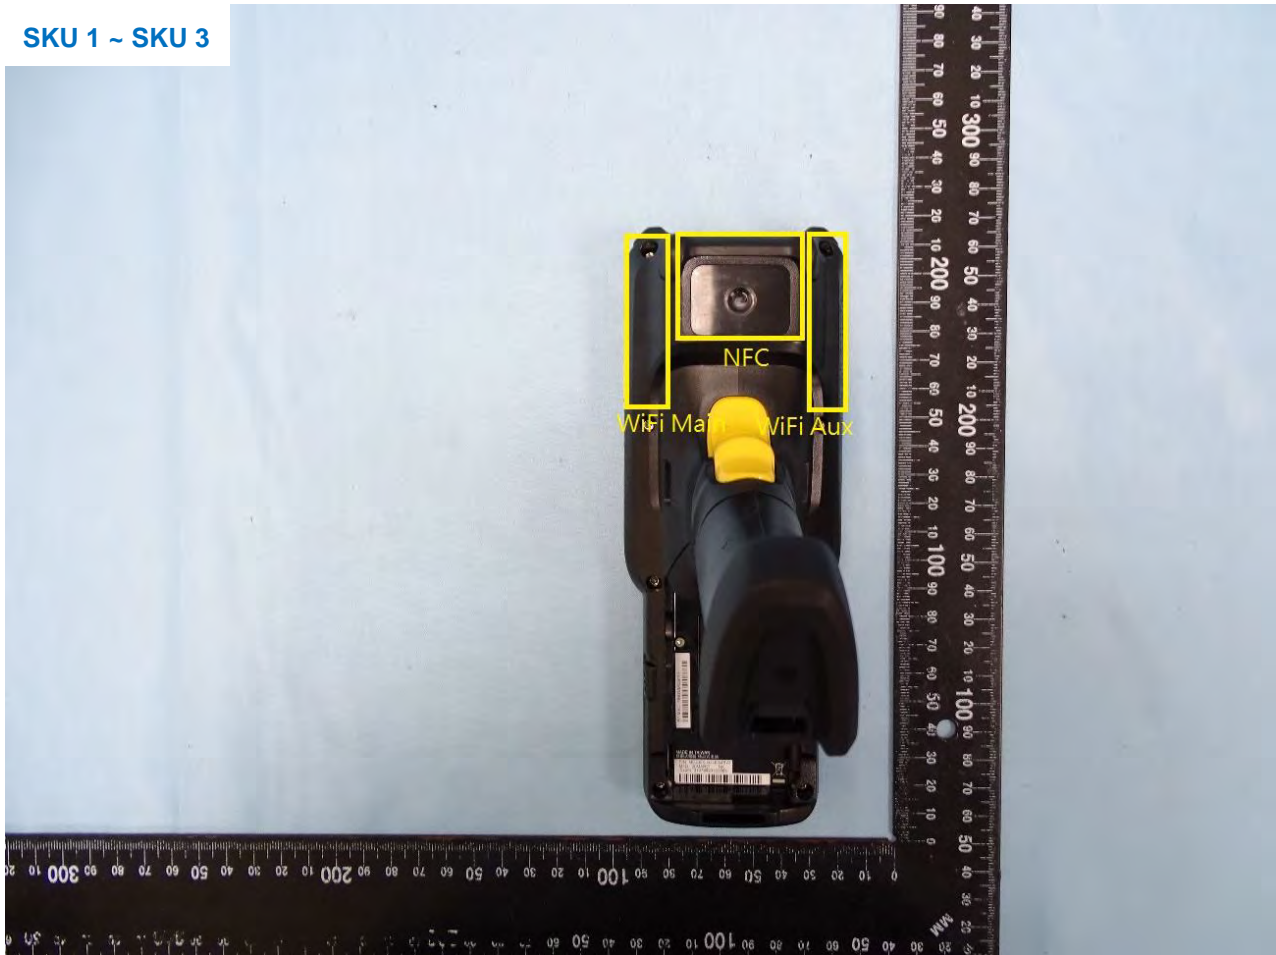

3. Internal Photograph of EUT

Brand Name: Zebra / Model Name: MC330X

SKU 1 ~ SKU 3

SKU 4 ~ SKU 7

SKU 1 ~ SKU3