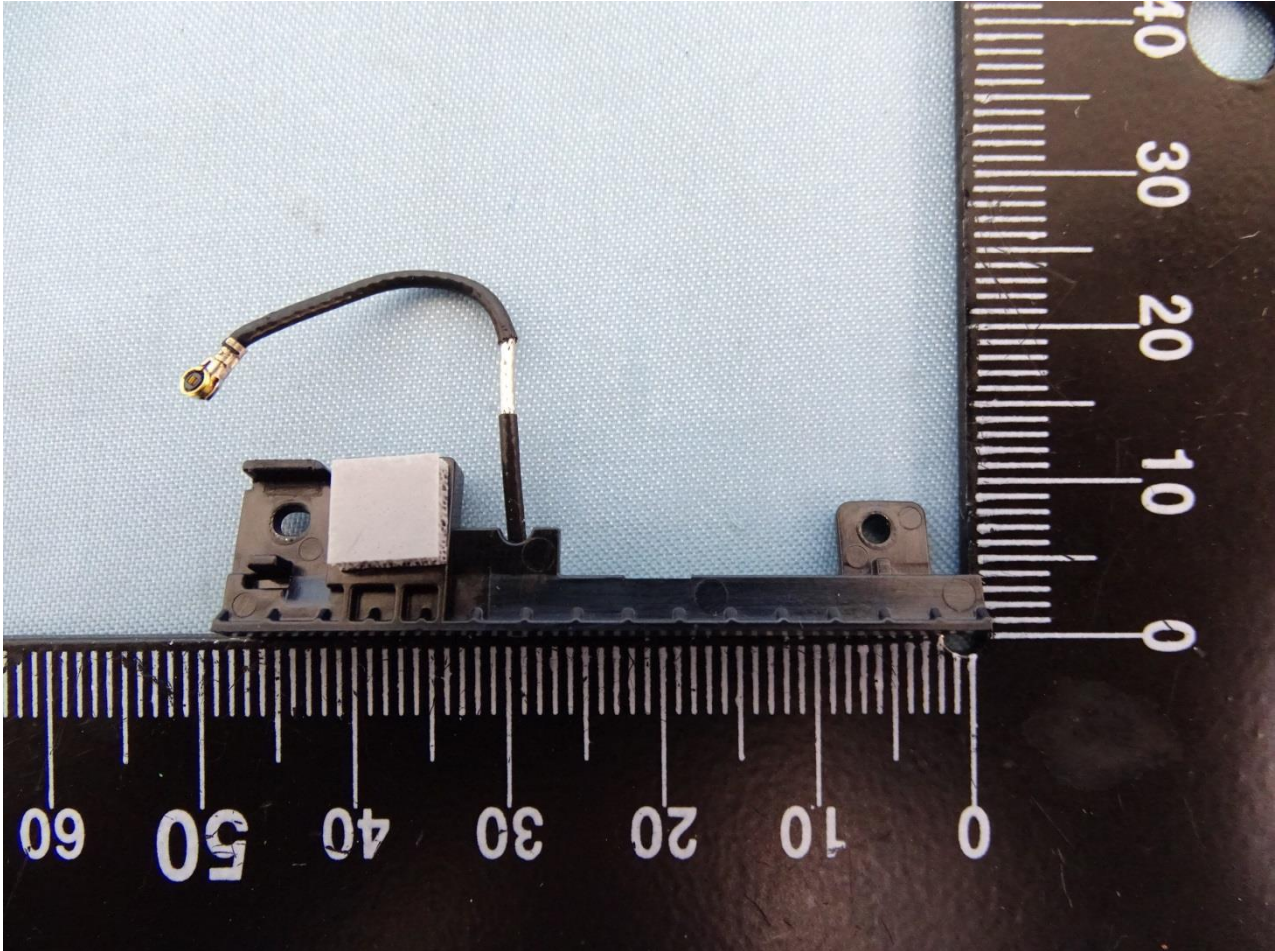

Brand Name: Zebra / Model Name: MC330M

Brand Name: Zebra / Model Name: MC330M

Brand Name: Zebra / Model Name: MC330M

Brand Name: Zebra / Model Name: MC330M

Brand Name: Zebra / Model Name: MC330M

Brand Name: Zebra / Model Name: MC330M

Brand Name: Zebra / Model Name: MC330M

Brand Name: Zebra / Model Name: MC330M

Bluetooth & WLAN Main Antenna for SKU 7

Brand Name: Zebra / Model Name: MC330M

Brand Name: Zebra / Model Name: MC330M

WLAN Aux. Antenna for SKU 7

Brand Name: Zebra / Model Name: MC330M