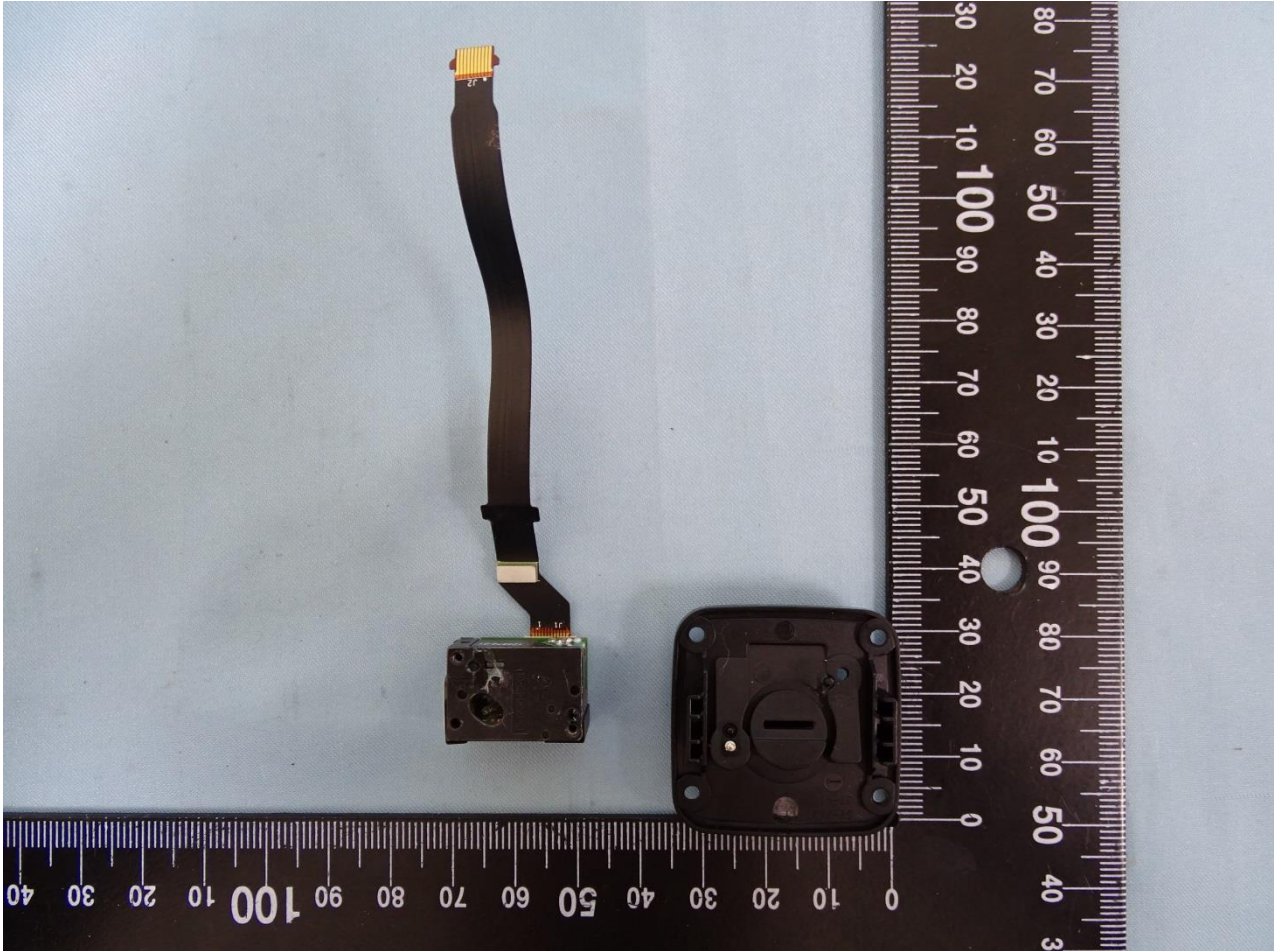

3. Internal Photograph of EUT

Brand Name: Zebra / Model Name: MC330M

SKU 7

Brand Name: Zebra / Model Name: MC330M

SKU 7

Brand Name: Zebra / Model Name: MC330M

Brand Name: Zebra / Model Name: MC330M

Brand Name: Zebra / Model Name: MC330M

Brand Name: Zebra / Model Name: MC330M

Brand Name: Zebra / Model Name: MC330M

Brand Name: Zebra / Model Name: MC330M

Brand Name: Zebra / Model Name: MC330M

Brand Name: Zebra / Model Name: MC330M

Brand Name: Zebra / Model Name: MC330M