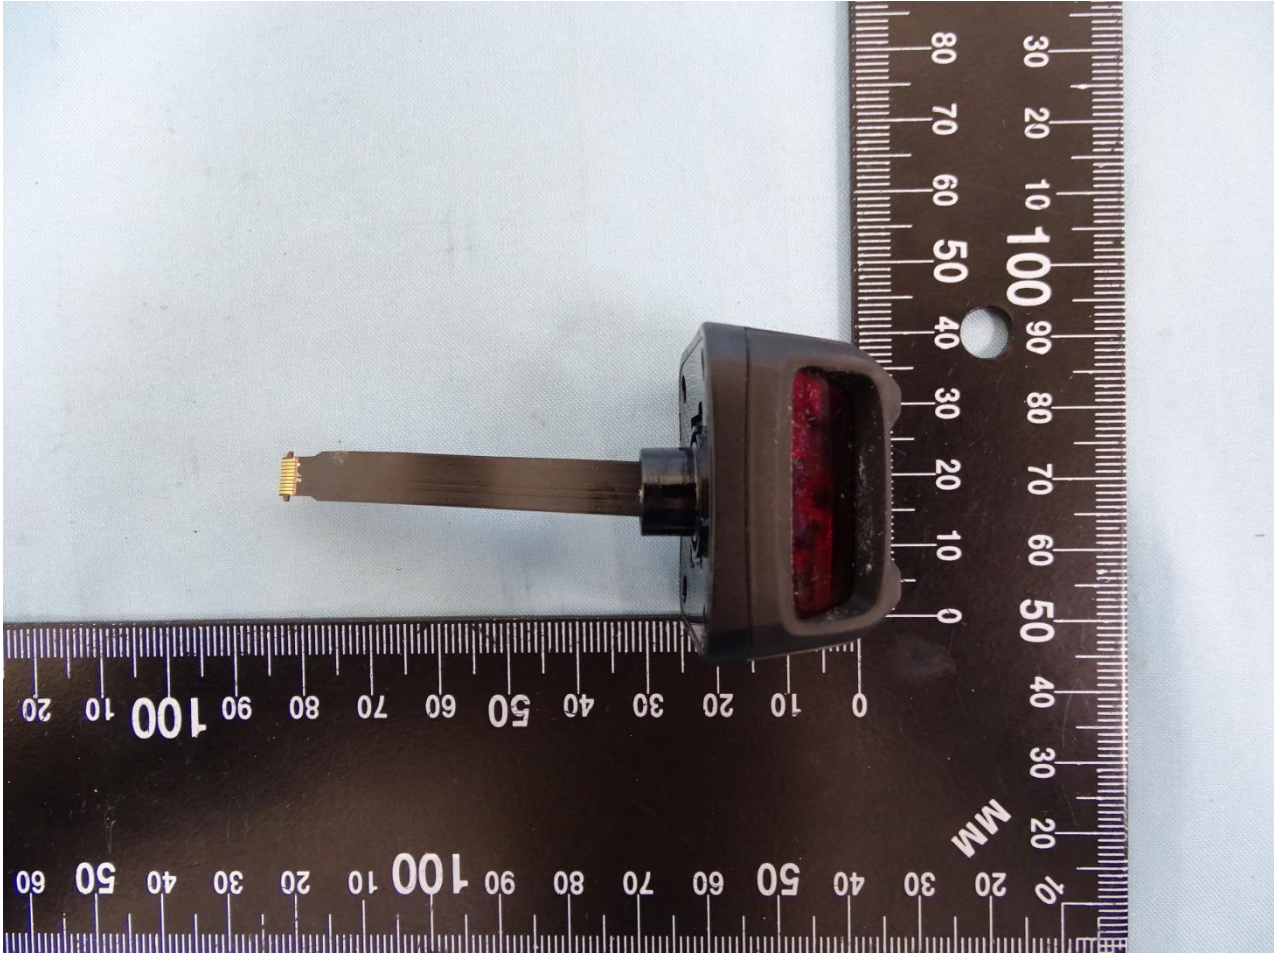

3. Internal Photograph of EUT

Brand Name: Zebra / Model Name: MC330M

SKU 7

Brand Name: Zebra / Model Name: MC330M

SKU 7

Brand Name: Zebra / Model Name: MC330M

Brand Name: Zebra / Model Name: MC330M

Brand Name: Zebra / Model Name: MC330M

Brand Name: Zebra / Model Name: MC330M

Brand Name: Zebra / Model Name: MC330M

Brand Name: Zebra / Model Name: MC330M

Brand Name: Zebra / Model Name: MC330M

Brand Name: Zebra / Model Name: MC330M

Brand Name: Zebra / Model Name: MC330M