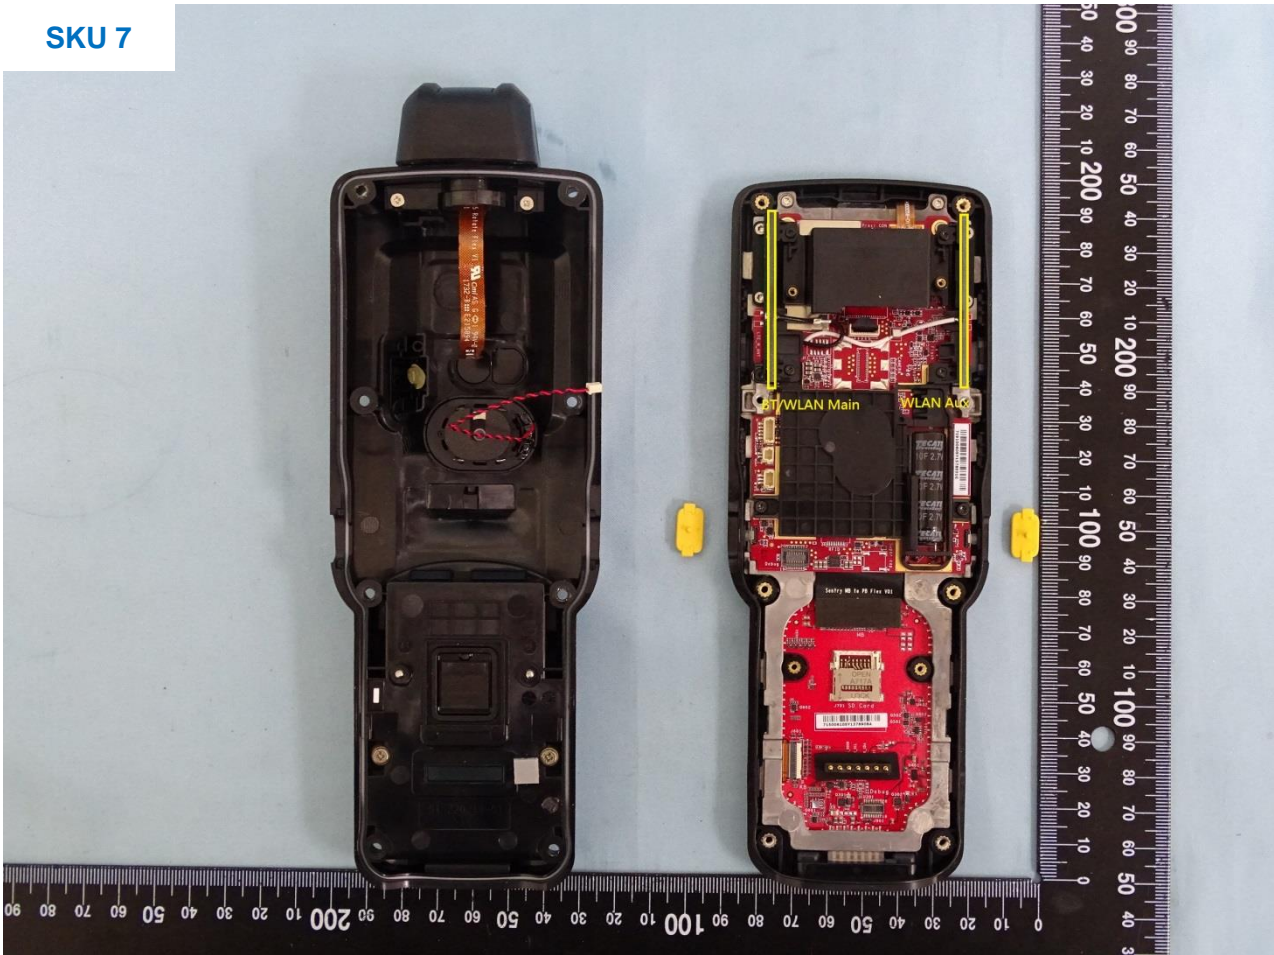

3. Internal Photograph of EUT

Brand Name: Zebra / Model Name: MC330M

SKU 7

Brand Name: Zebra / Model Name: MC330M

SKU 7

Brand Name: Zebra / Model Name: MC330M

Brand Name: Zebra / Model Name: MC330M

Brand Name: Zebra / Model Name: MC330M

Brand Name: Zebra / Model Name: MC330M

Brand Name: Zebra / Model Name: MC330M

Brand Name: Zebra / Model Name: MC330M

Brand Name: Zebra / Model Name: MC330M

Brand Name: Zebra / Model Name: MC330M

Brand Name: Zebra / Model Name: MC330M