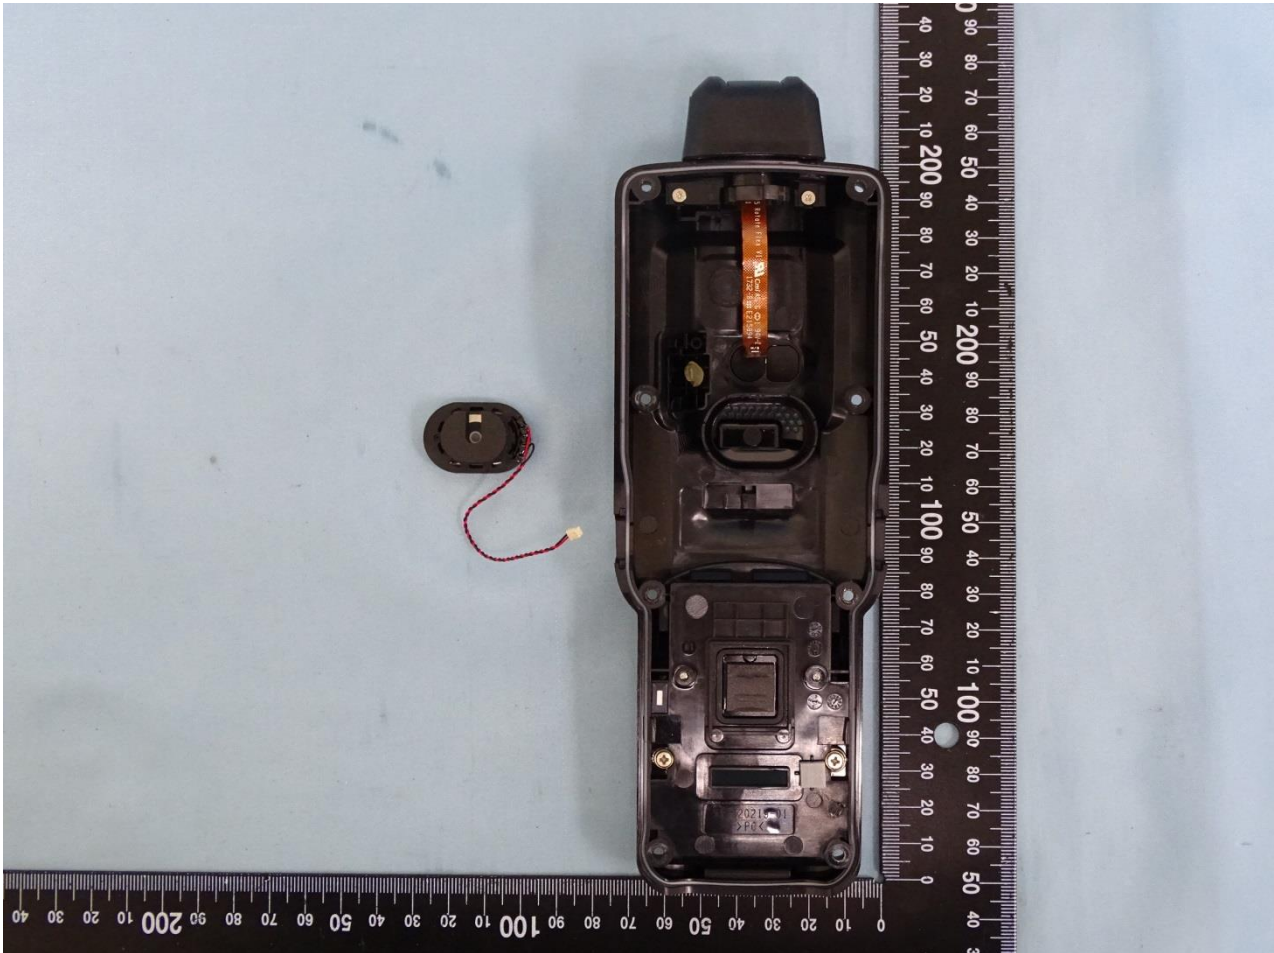

3. Internal Photograph of EUT

Brand Name: Zebra / Model Name: MC330M

SKU 7

Brand Name: Zebra / Model Name: MC330M

SKU 7

Brand Name: Zebra / Model Name: MC330M

Brand Name: Zebra / Model Name: MC330M

Brand Name: Zebra / Model Name: MC330M

Brand Name: Zebra / Model Name: MC330M

Brand Name: Zebra / Model Name: MC330M

Brand Name: Zebra / Model Name: MC330M

Brand Name: Zebra / Model Name: MC330M

Brand Name: Zebra / Model Name: MC330M

Brand Name: Zebra / Model Name: MC330M