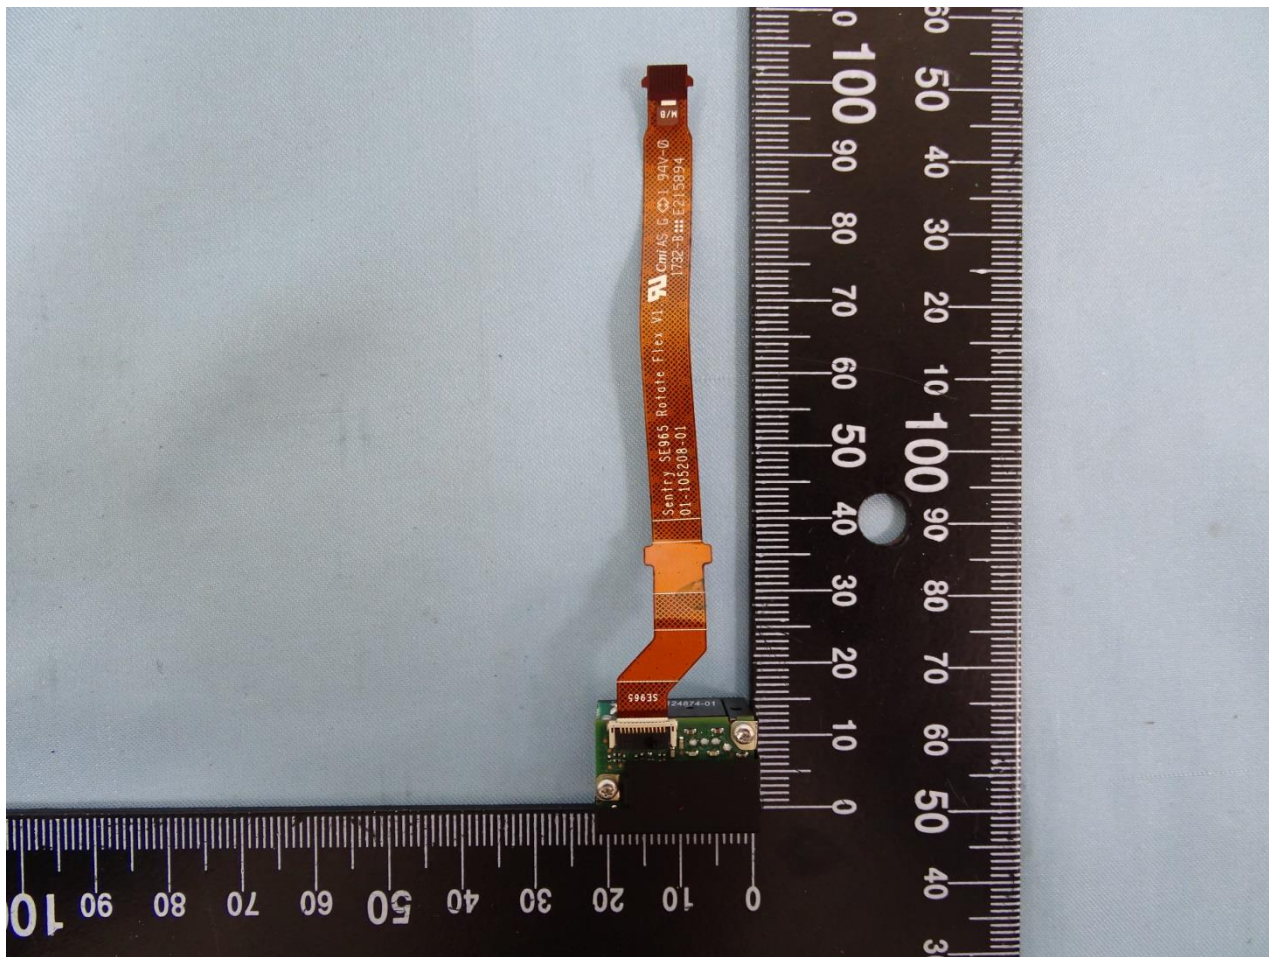

3. Internal Photograph of EUT

Brand Name: Zebra / Model Name: MC330M

SKU 7

Brand Name: Zebra / Model Name: MC330M

SKU 7

Brand Name: Zebra / Model Name: MC330M

Brand Name: Zebra / Model Name: MC330M

Brand Name: Zebra / Model Name: MC330M

Brand Name: Zebra / Model Name: MC330M

Brand Name: Zebra / Model Name: MC330M

Brand Name: Zebra / Model Name: MC330M

Brand Name: Zebra / Model Name: MC330M

Brand Name: Zebra / Model Name: MC330M

Brand Name: Zebra / Model Name: MC330M