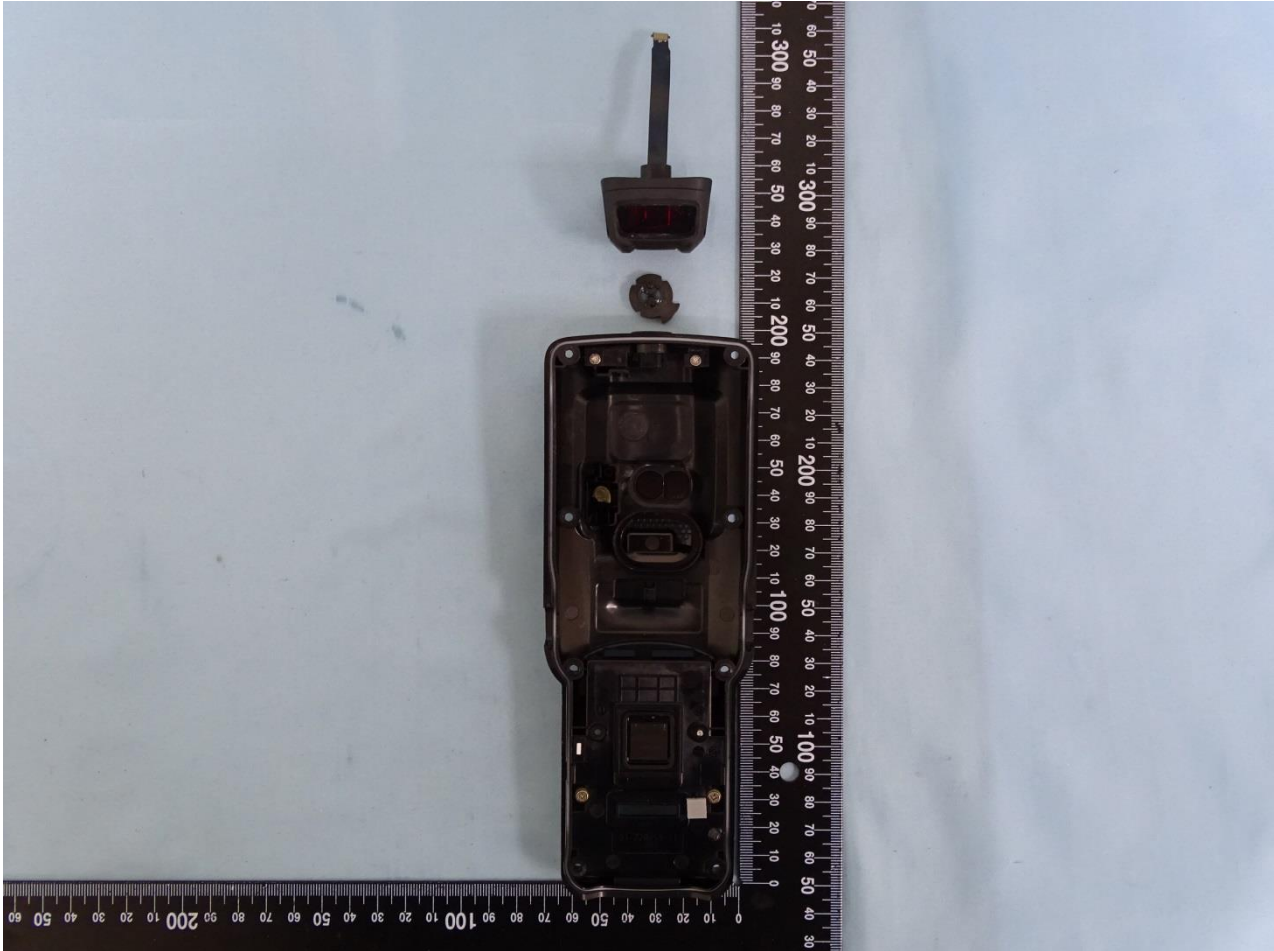

3. Internal Photograph of EUT

Brand Name: Zebra / Model Name: MC330M

SKU 7

Brand Name: Zebra / Model Name: MC330M

SKU 7

Brand Name: Zebra / Model Name: MC330M

Brand Name: Zebra / Model Name: MC330M

Brand Name: Zebra / Model Name: MC330M

Brand Name: Zebra / Model Name: MC330M

Brand Name: Zebra / Model Name: MC330M

Brand Name: Zebra / Model Name: MC330M

Brand Name: Zebra / Model Name: MC330M

Brand Name: Zebra / Model Name: MC330M

Brand Name: Zebra / Model Name: MC330M