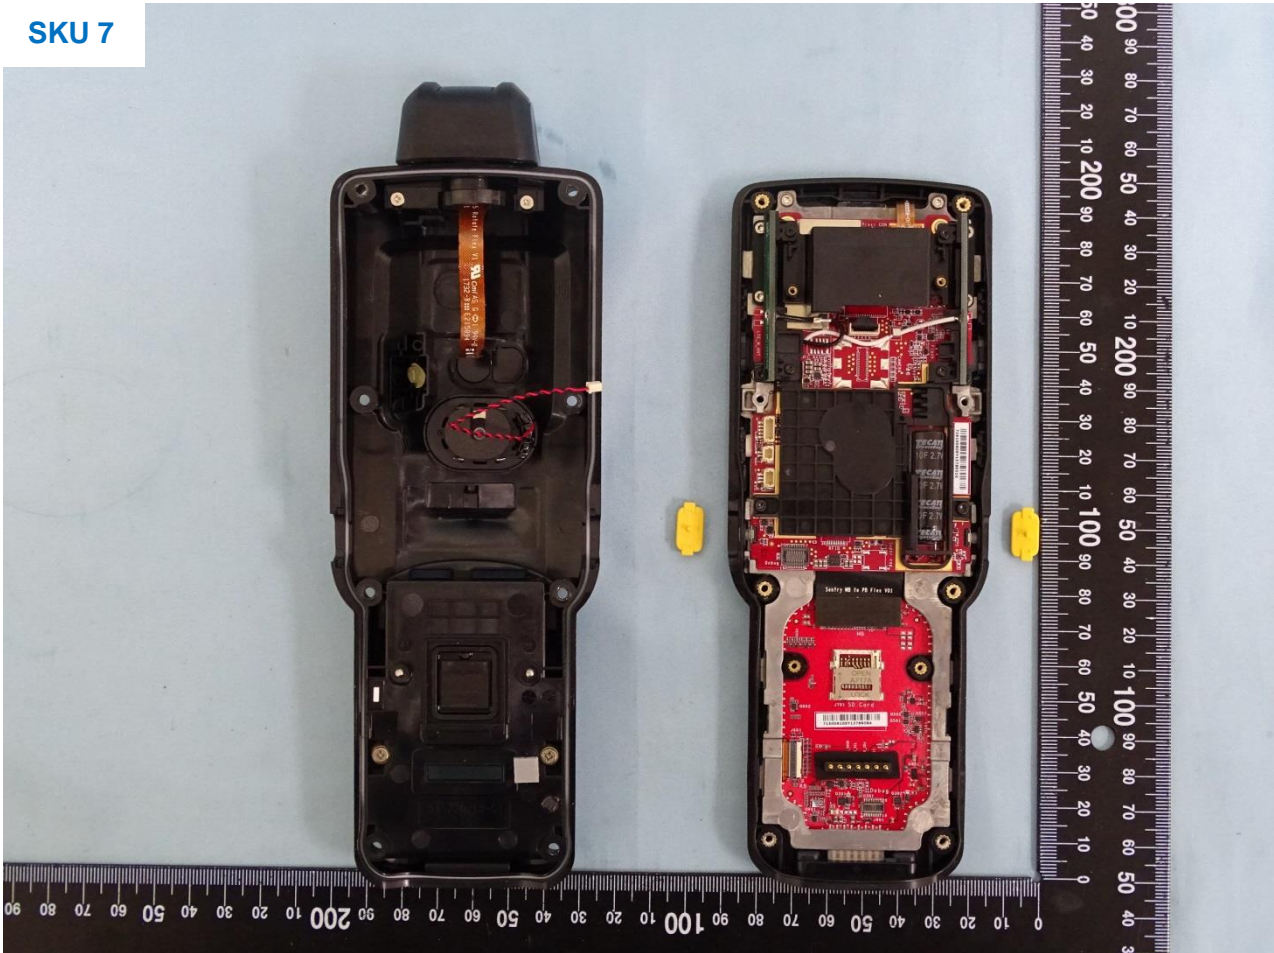

3. Internal Photograph of EUT

Brand Name: Zebra / Model Name: MC330M

SKU 7

Brand Name: Zebra / Model Name: MC330M

SKU 7

Brand Name: Zebra / Model Name: MC330M

Brand Name: Zebra / Model Name: MC330M

Brand Name: Zebra / Model Name: MC330M

Brand Name: Zebra / Model Name: MC330M

Brand Name: Zebra / Model Name: MC330M

Brand Name: Zebra / Model Name: MC330M

Brand Name: Zebra / Model Name: MC330M

Brand Name: Zebra / Model Name: MC330M

Brand Name: Zebra / Model Name: MC330M