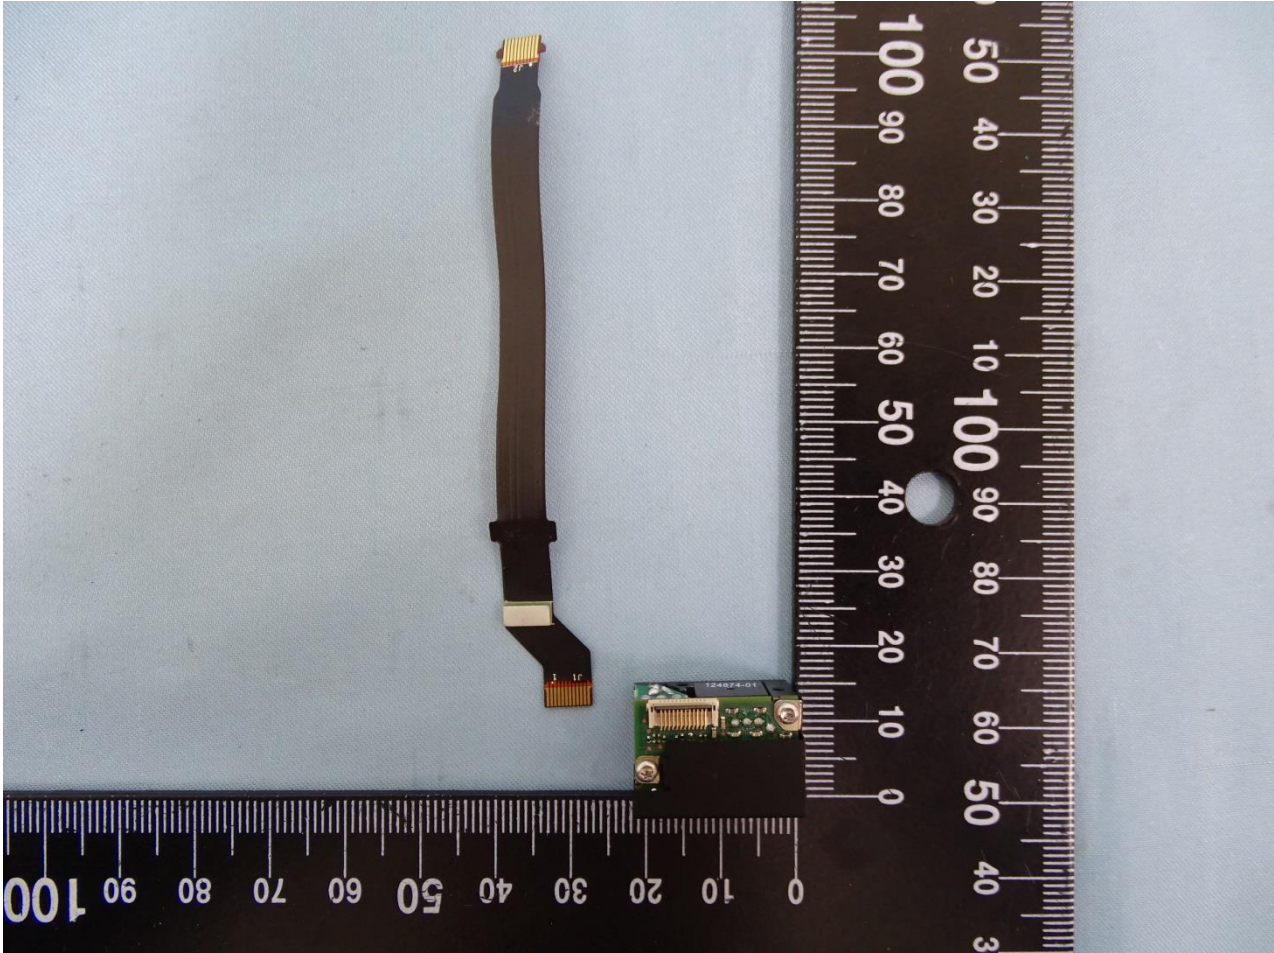

3. Internal Photograph of EUT

Brand Name: Zebra / Model Name: MC330M

SKU 7

Brand Name: Zebra / Model Name: MC330M

SKU 7

Brand Name: Zebra / Model Name: MC330M

Brand Name: Zebra / Model Name: MC330M

Brand Name: Zebra / Model Name: MC330M

Brand Name: Zebra / Model Name: MC330M

Brand Name: Zebra / Model Name: MC330M

Brand Name: Zebra / Model Name: MC330M

Brand Name: Zebra / Model Name: MC330M

Brand Name: Zebra / Model Name: MC330M

Brand Name: Zebra / Model Name: MC330M