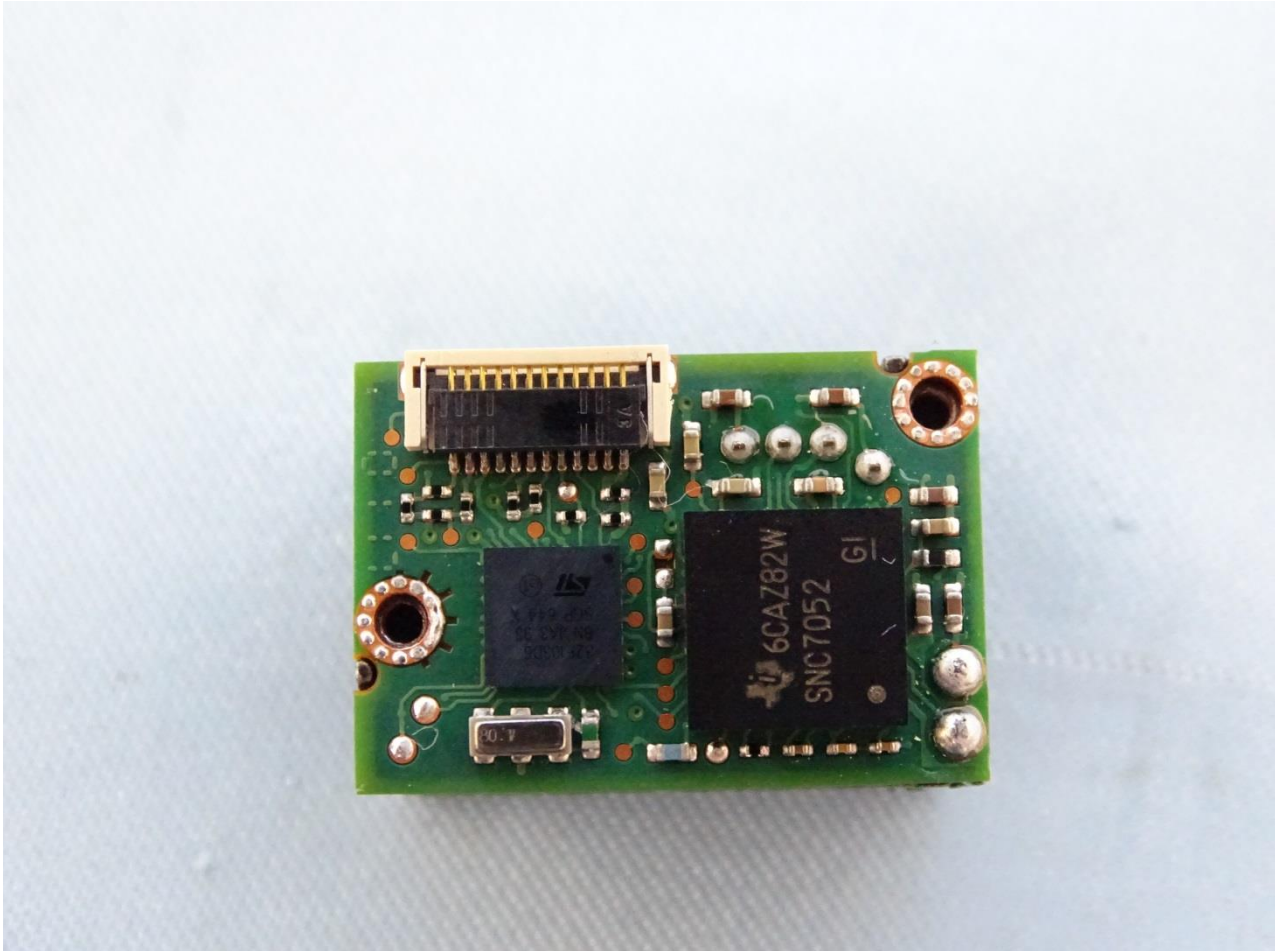

3. Internal Photograph of EUT

Brand Name: Zebra / Model Name: MC330M

SKU 7

Brand Name: Zebra / Model Name: MC330M

SKU 7

Brand Name: Zebra / Model Name: MC330M

Brand Name: Zebra / Model Name: MC330M

Brand Name: Zebra / Model Name: MC330M

Brand Name: Zebra / Model Name: MC330M

Brand Name: Zebra / Model Name: MC330M

Brand Name: Zebra / Model Name: MC330M

Brand Name: Zebra / Model Name: MC330M

Brand Name: Zebra / Model Name: MC330M

Brand Name: Zebra / Model Name: MC330M