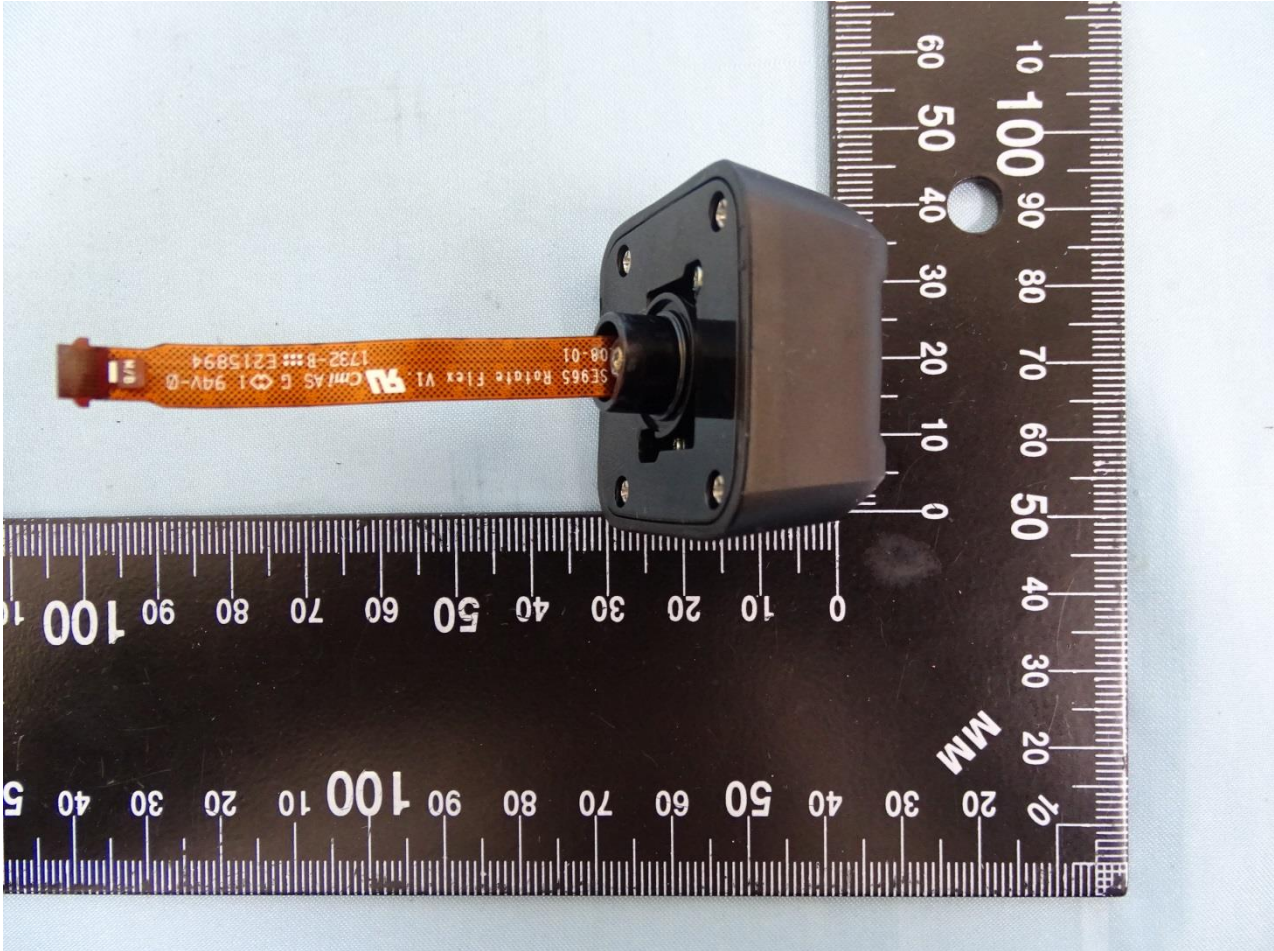

3. Internal Photograph of EUT

Brand Name: Zebra / Model Name: MC330M

SKU 7

Brand Name: Zebra / Model Name: MC330M

SKU 7

Brand Name: Zebra / Model Name: MC330M

Brand Name: Zebra / Model Name: MC330M

Brand Name: Zebra / Model Name: MC330M

Brand Name: Zebra / Model Name: MC330M

Brand Name: Zebra / Model Name: MC330M

Brand Name: Zebra / Model Name: MC330M

Brand Name: Zebra / Model Name: MC330M

Brand Name: Zebra / Model Name: MC330M

Brand Name: Zebra / Model Name: MC330M