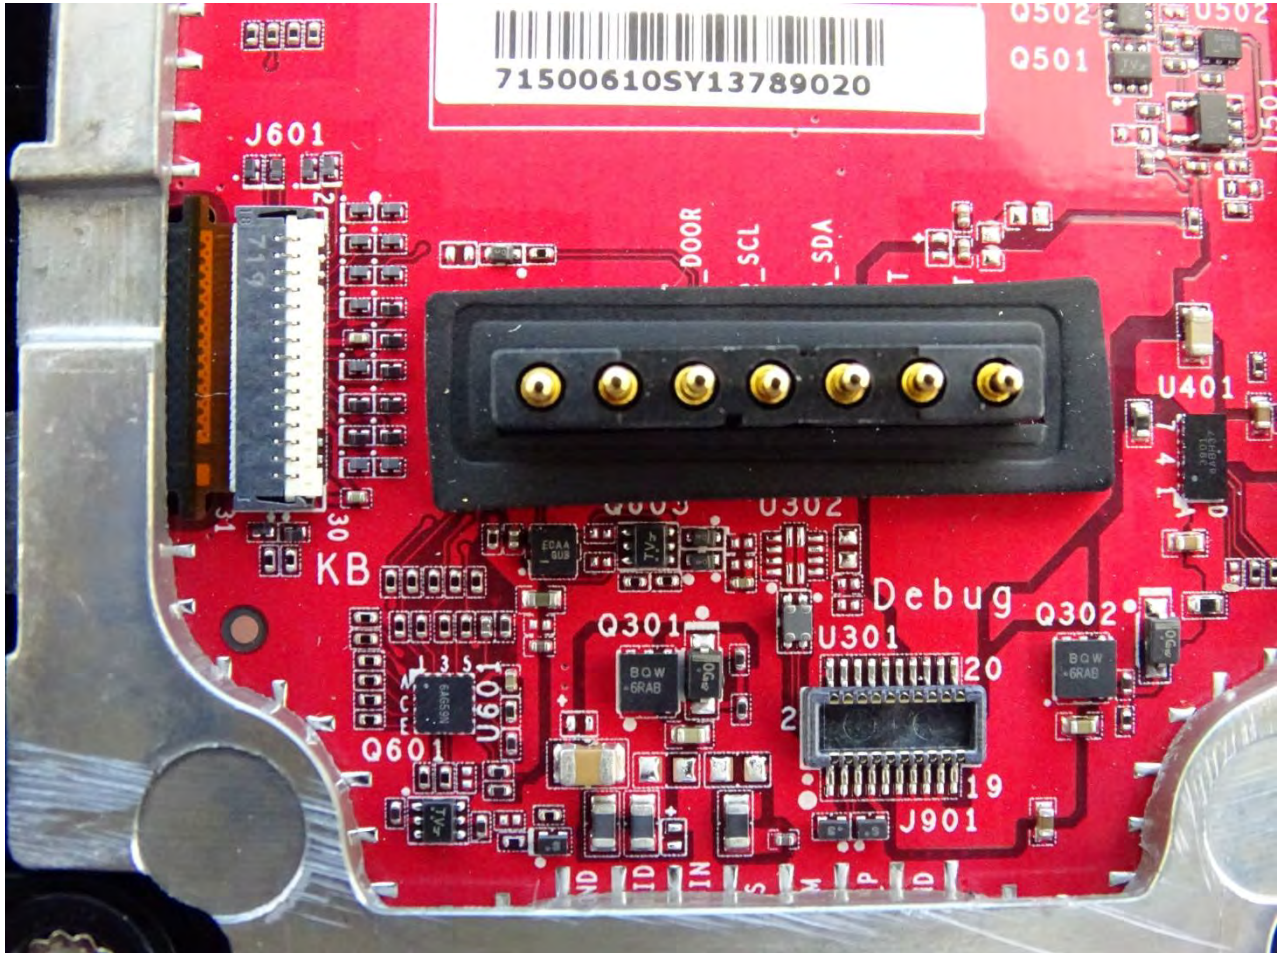

Brand Name: Zebra / Model Name: MC330M

Brand Name: Zebra / Model Name: MC330M

Brand Name: Zebra / Model Name: MC330M

Brand Name: Zebra / Model Name: MC330M

Brand Name: Zebra / Model Name: MC330M

Bluetooth & WLAN Main Antenna for SKU 4

Brand Name: Zebra / Model Name: MC330M

Brand Name: Zebra / Model Name: MC330M

WLAN Aux. Antenna for SKU 4

Brand Name: Zebra / Model Name: MC330M

Brand Name: Zebra / Model Name: MC330M

Bluetooth & WLAN Main Antenna for SKU 5