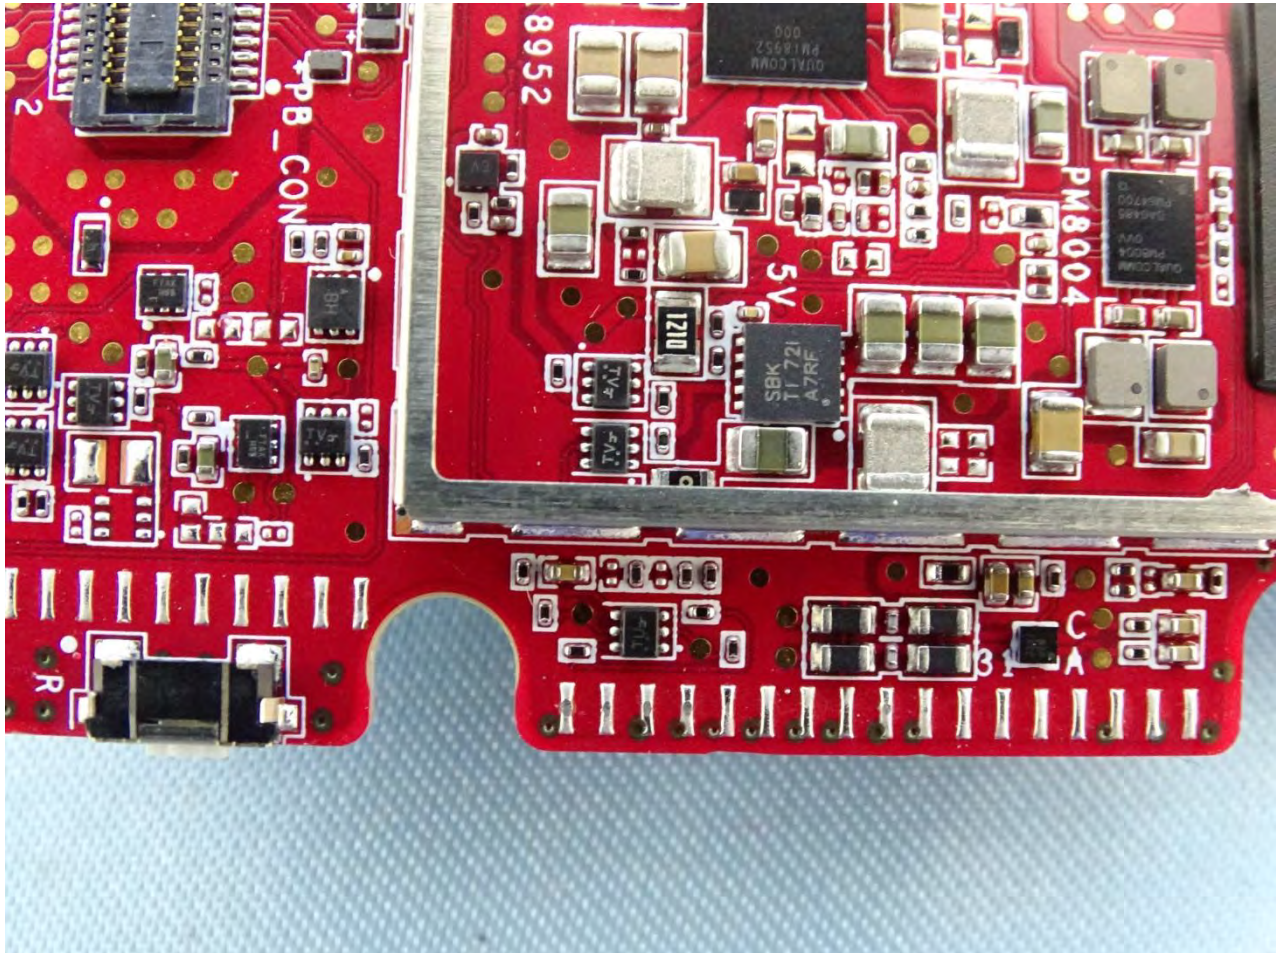

Brand Name: Zebra / Model Name: MC330M

Brand Name: Zebra / Model Name: MC330M

Brand Name: Zebra / Model Name: MC330M

Brand Name: Zebra / Model Name: MC330M

Brand Name: Zebra / Model Name: MC330M

Brand Name: Zebra / Model Name: MC330M

Brand Name: Zebra / Model Name: MC330M

Brand Name: Zebra / Model Name: MC330M

Brand Name: Zebra / Model Name: MC330M

Brand Name: Zebra / Model Name: MC330M

Brand Name: Zebra / Model Name: MC330M

Bluetooth & WLAN Main Antenna for SKU 4