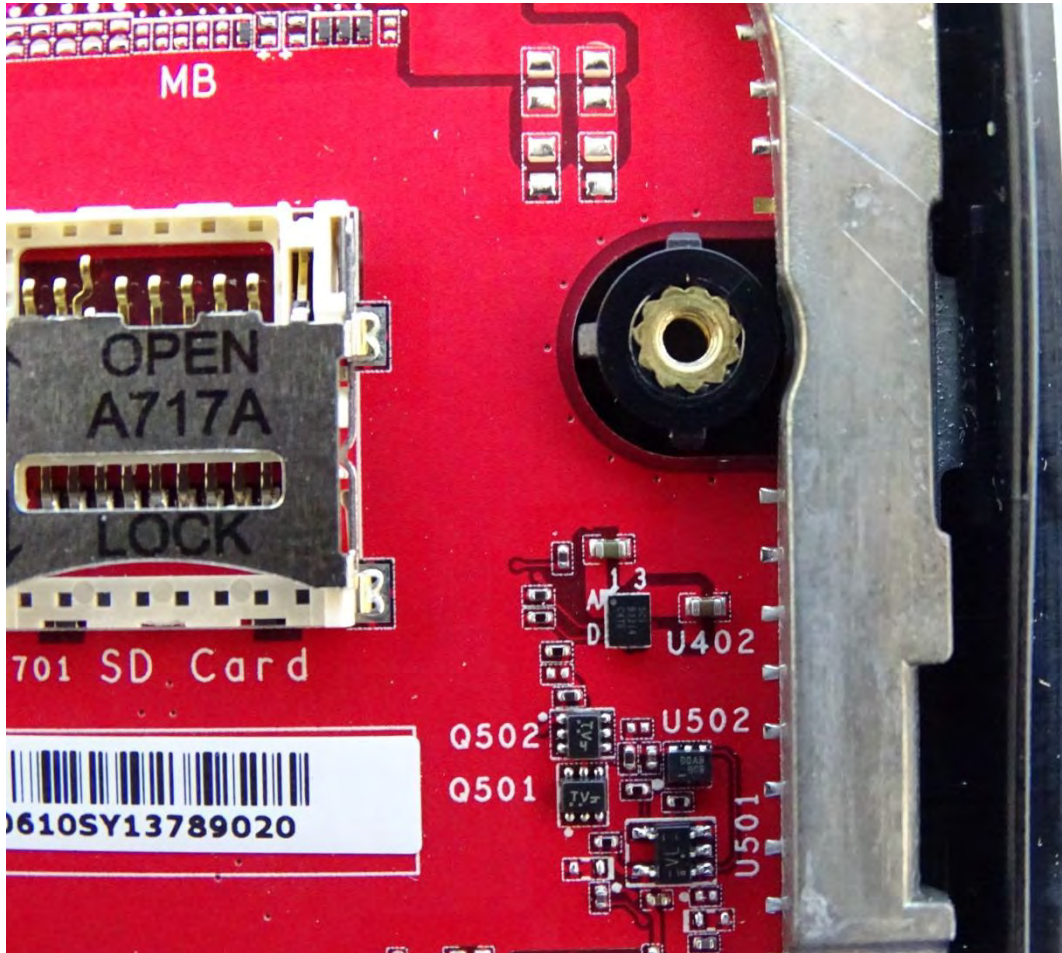

Brand Name: Zebra / Model Name: MC330M

Brand Name: Zebra / Model Name: MC330M

Brand Name: Zebra / Model Name: MC330M

Brand Name: Zebra / Model Name: MC330M

Brand Name: Zebra / Model Name: MC330M

Brand Name: Zebra / Model Name: MC330M

Brand Name: Zebra / Model Name: MC330M

Brand Name: Zebra / Model Name: MC330M

Brand Name: Zebra / Model Name: MC330M

Brand Name: Zebra / Model Name: MC330M

Brand Name: Zebra / Model Name: MC330M

Bluetooth & WLAN Main Antenna for SKU 4