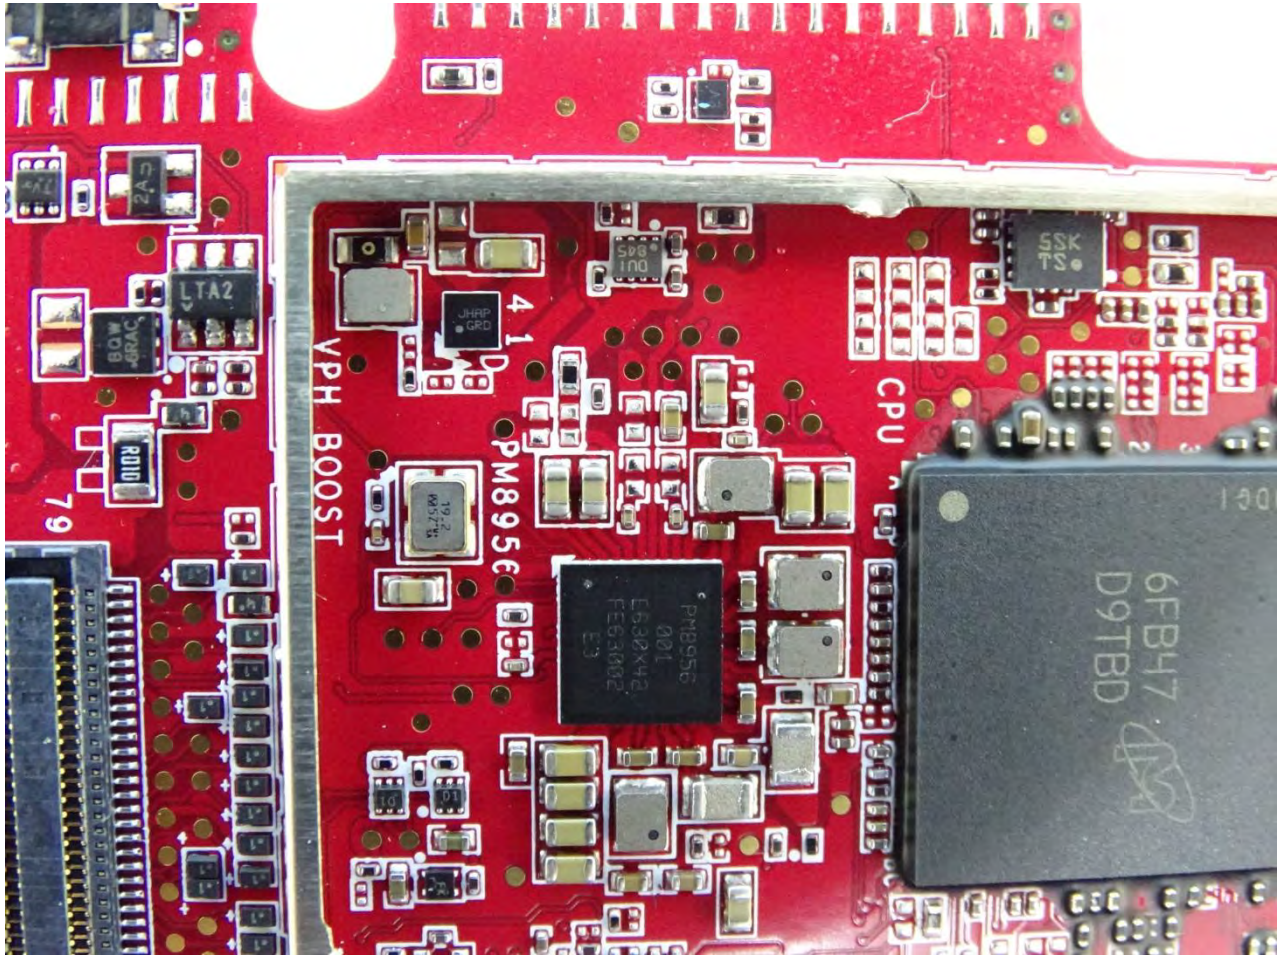

Brand Name: Zebra / Model Name: MC330M

Brand Name: Zebra / Model Name: MC330M

Brand Name: Zebra / Model Name: MC330M

Brand Name: Zebra / Model Name: MC330M

Brand Name: Zebra / Model Name: MC330M

Brand Name: Zebra / Model Name: MC330M

Brand Name: Zebra / Model Name: MC330M

Brand Name: Zebra / Model Name: MC330M

Brand Name: Zebra / Model Name: MC330M

Brand Name: Zebra / Model Name: MC330M

Brand Name: Zebra / Model Name: MC330M

Bluetooth & WLAN Main Antenna for SKU 4