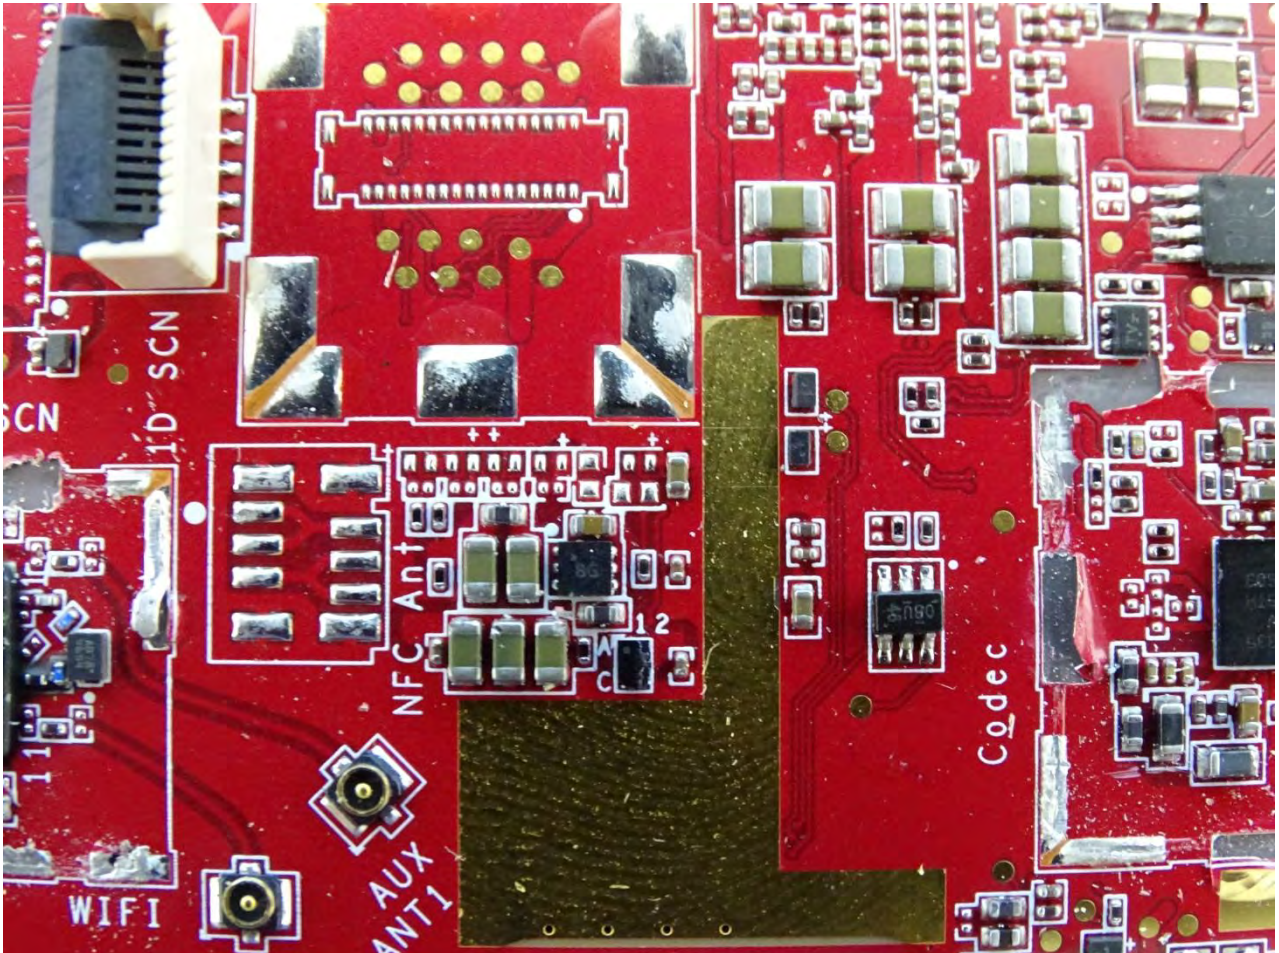

Brand Name: Zebra / Model Name: MC330M

Brand Name: Zebra / Model Name: MC330M

Brand Name: Zebra / Model Name: MC330M

Brand Name: Zebra / Model Name: MC330M

Brand Name: Zebra / Model Name: MC330M

Brand Name: Zebra / Model Name: MC330M

Brand Name: Zebra / Model Name: MC330M

Brand Name: Zebra / Model Name: MC330M

Brand Name: Zebra / Model Name: MC330M

Brand Name: Zebra / Model Name: MC330M

Brand Name: Zebra / Model Name: MC330M

Bluetooth & WLAN Main Antenna for SKU 4