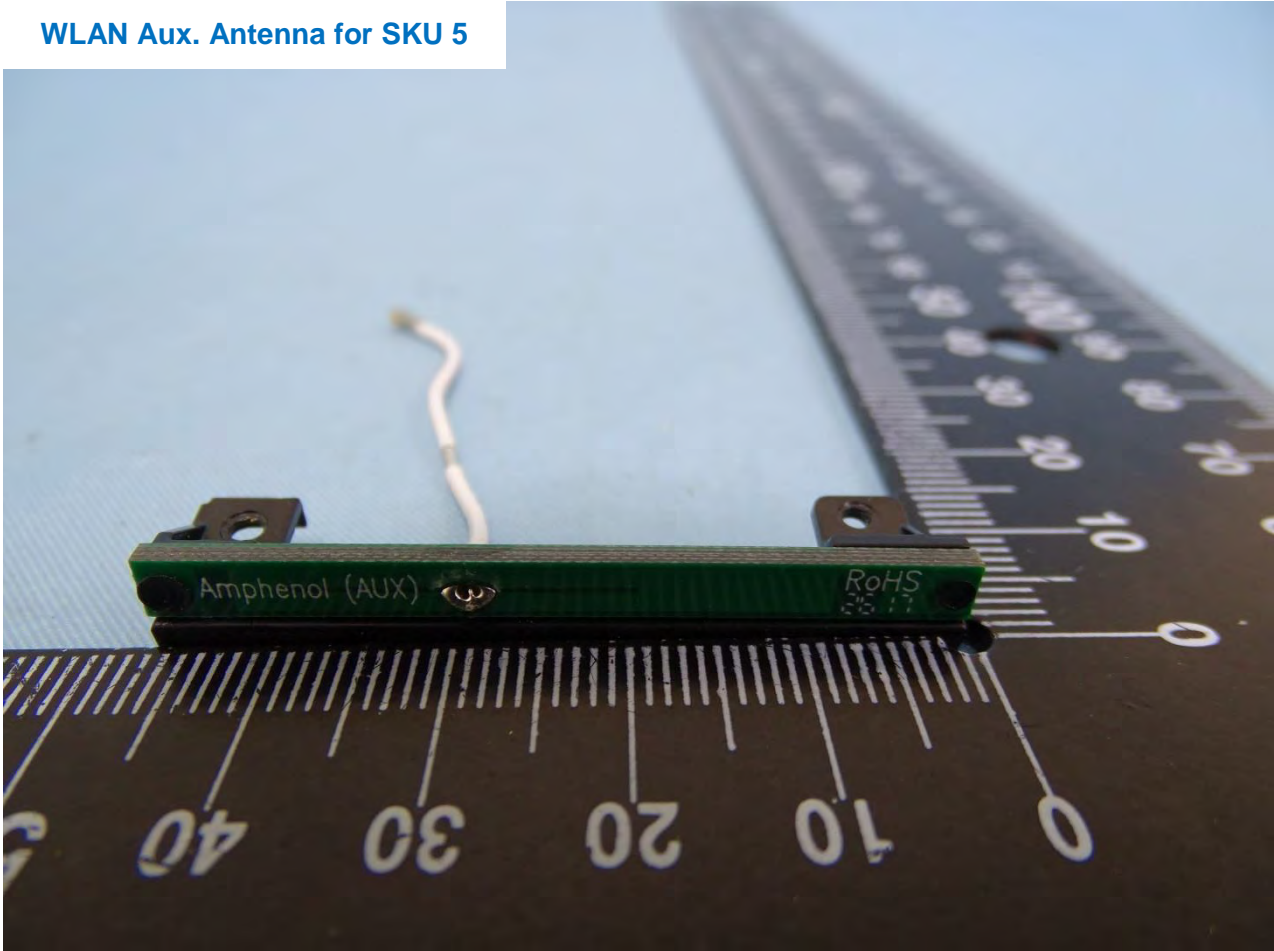

Brand Name: Zebra / Model Name: MC330M

WLAN Aux. Antenna for SKU 5