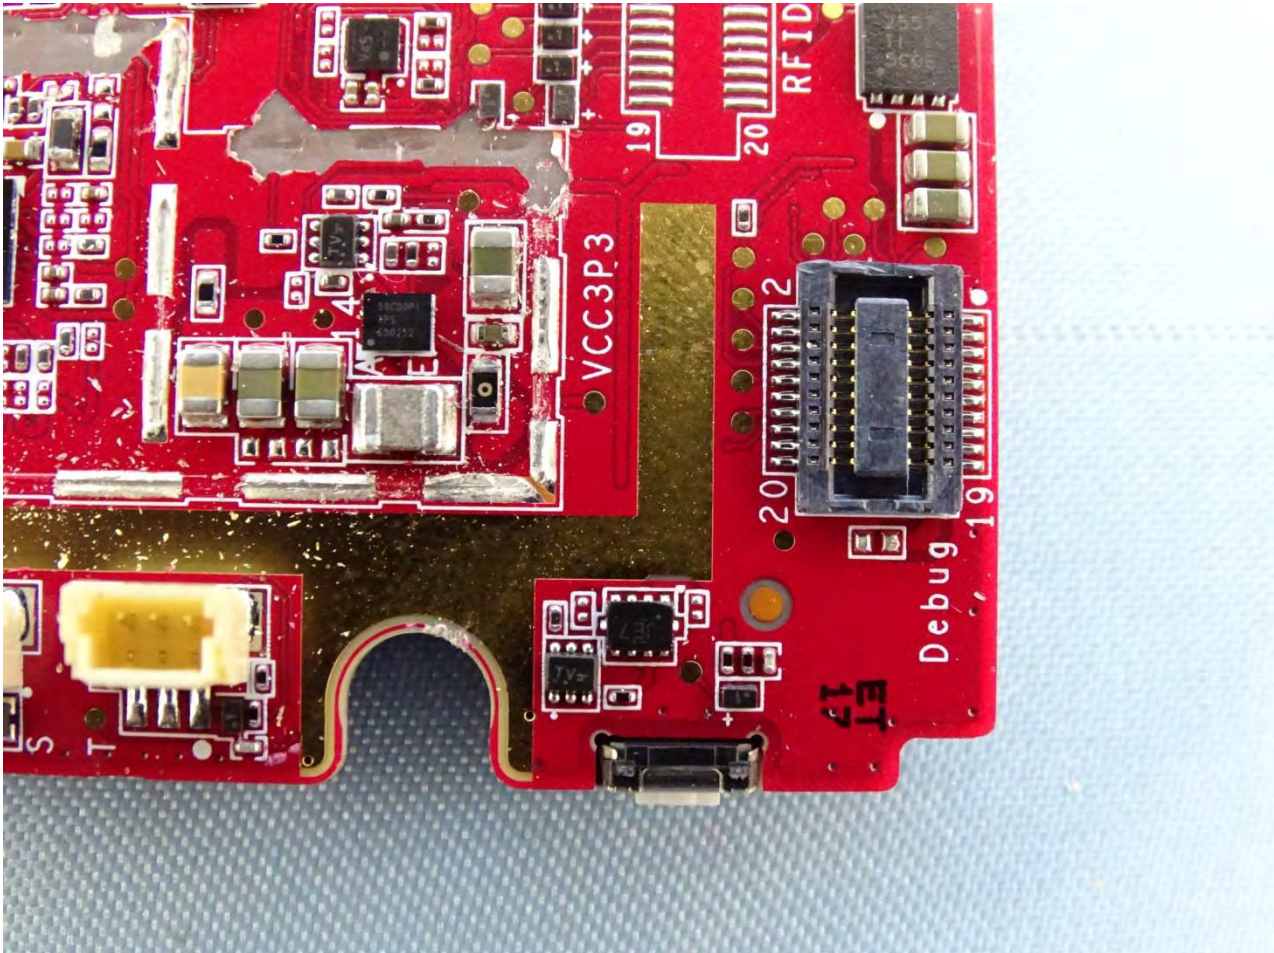

Brand Name: Zebra / Model Name: MC330M

Brand Name: Zebra / Model Name: MC330M

Brand Name: Zebra / Model Name: MC330M

Brand Name: Zebra / Model Name: MC330M

Brand Name: Zebra / Model Name: MC330M

Brand Name: Zebra / Model Name: MC330M

Brand Name: Zebra / Model Name: MC330M

Brand Name: Zebra / Model Name: MC330M

Brand Name: Zebra / Model Name: MC330M

Brand Name: Zebra / Model Name: MC330M

Brand Name: Zebra / Model Name: MC330M

Bluetooth & WLAN Main Antenna for SKU 4