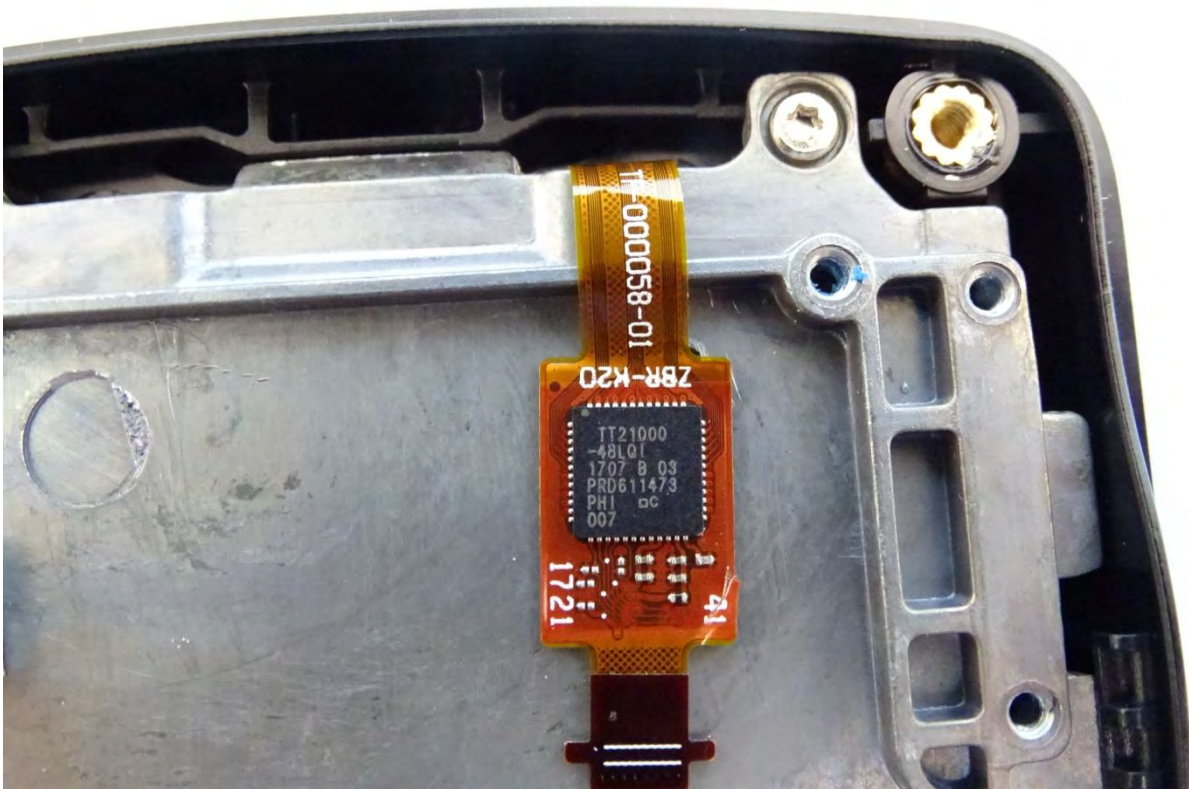

Brand Name: Zebra / Model Name: MC330M

Brand Name: Zebra / Model Name: MC330M

Brand Name: Zebra / Model Name: MC330M

Brand Name: Zebra / Model Name: MC330M

Brand Name: Zebra / Model Name: MC330M

Brand Name: Zebra / Model Name: MC330M

Brand Name: Zebra / Model Name: MC330M

Brand Name: Zebra / Model Name: MC330M

Brand Name: Zebra / Model Name: MC330M

Brand Name: Zebra / Model Name: MC330M

Brand Name: Zebra / Model Name: MC330M

Bluetooth & WLAN Main Antenna for SKU 4