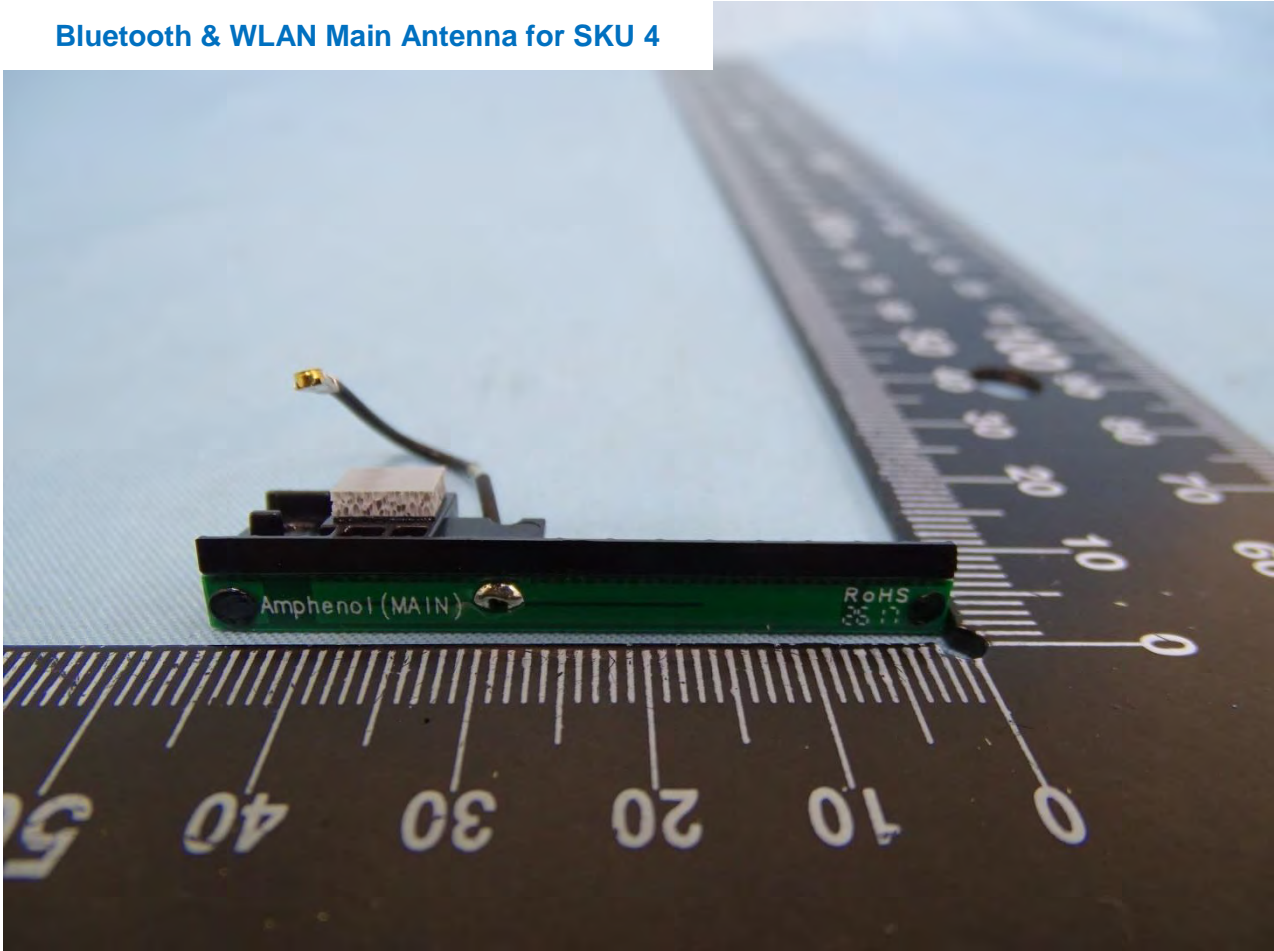

Brand Name: Zebra / Model Name: MC330M

Brand Name: Zebra / Model Name: MC330M

Brand Name: Zebra / Model Name: MC330M

Brand Name: Zebra / Model Name: MC330M

Brand Name: Zebra / Model Name: MC330M

Bluetooth & WLAN Main Antenna for SKU 4

Brand Name: Zebra / Model Name: MC330M

Brand Name: Zebra / Model Name: MC330M

WLAN Aux. Antenna for SKU 4

Brand Name: Zebra / Model Name: MC330M

Brand Name: Zebra / Model Name: MC330M

Bluetooth & WLAN Main Antenna for SKU 5