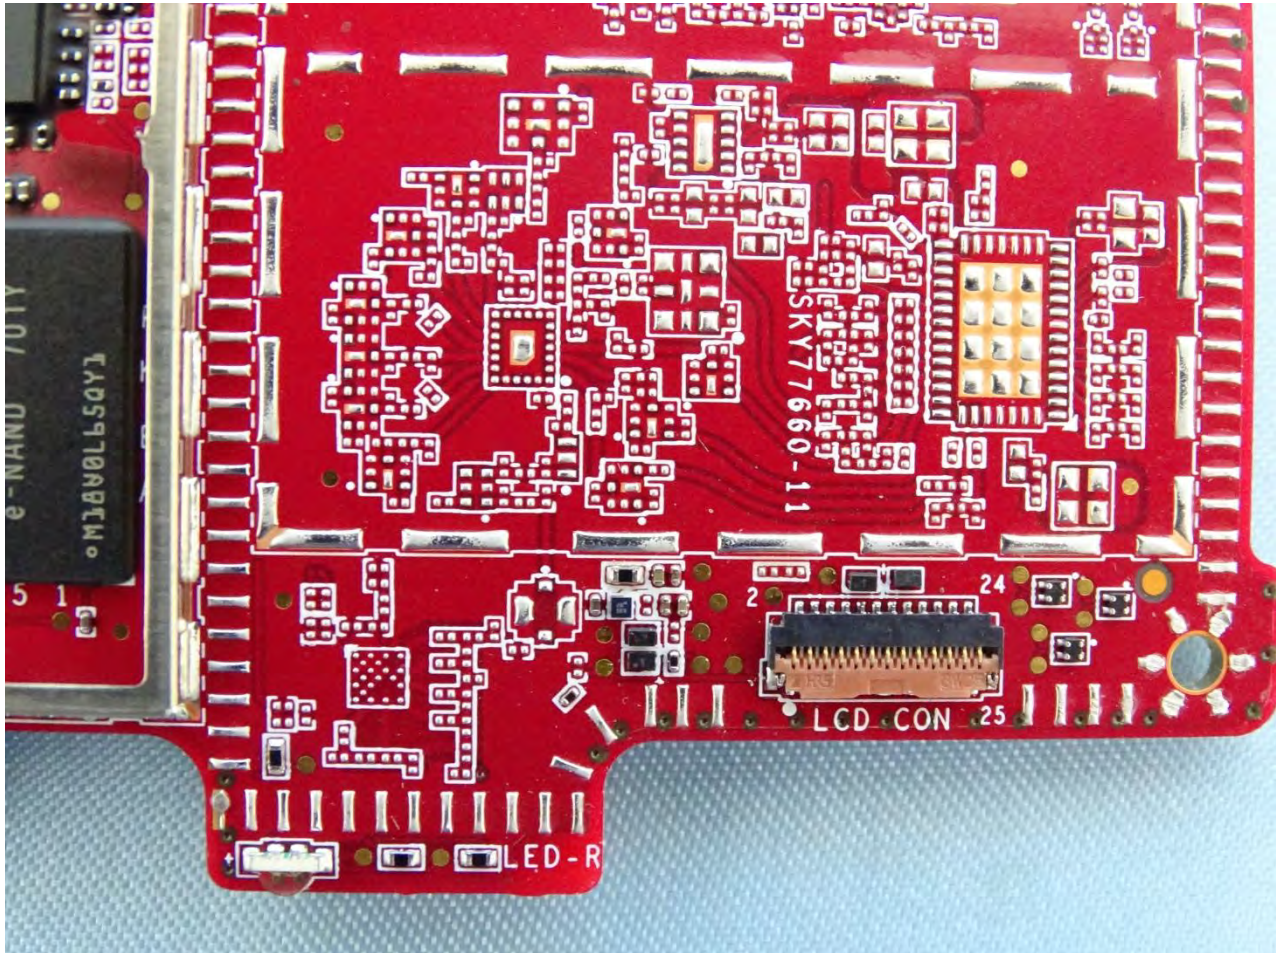

Brand Name: Zebra / Model Name: MC330M

Brand Name: Zebra / Model Name: MC330M

Brand Name: Zebra / Model Name: MC330M

Brand Name: Zebra / Model Name: MC330M

Brand Name: Zebra / Model Name: MC330M

Brand Name: Zebra / Model Name: MC330M

Brand Name: Zebra / Model Name: MC330M

Brand Name: Zebra / Model Name: MC330M

Brand Name: Zebra / Model Name: MC330M

Brand Name: Zebra / Model Name: MC330M

Brand Name: Zebra / Model Name: MC330M

Bluetooth & WLAN Main Antenna for SKU 4