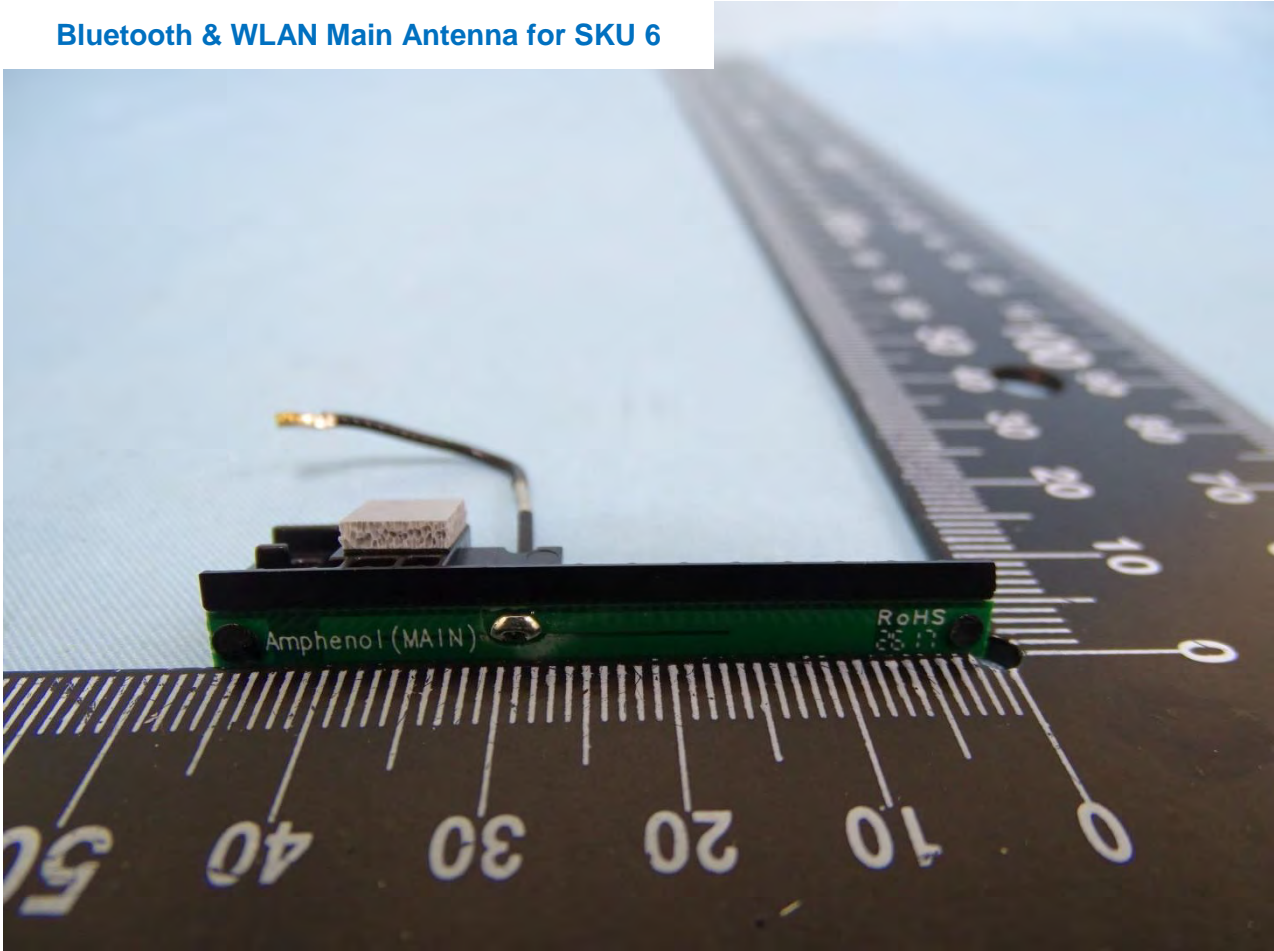

Brand Name: Zebra / Model Name: MC330M

Brand Name: Zebra / Model Name: MC330M

WLAN Aux. Antenna for SKU 5

Brand Name: Zebra / Model Name: MC330M

Brand Name: Zebra / Model Name: MC330M

Bluetooth & WLAN Main Antenna for SKU 6

Brand Name: Zebra / Model Name: MC330M

Brand Name: Zebra / Model Name: MC330M

WLAN Aux. Antenna for SKU 6