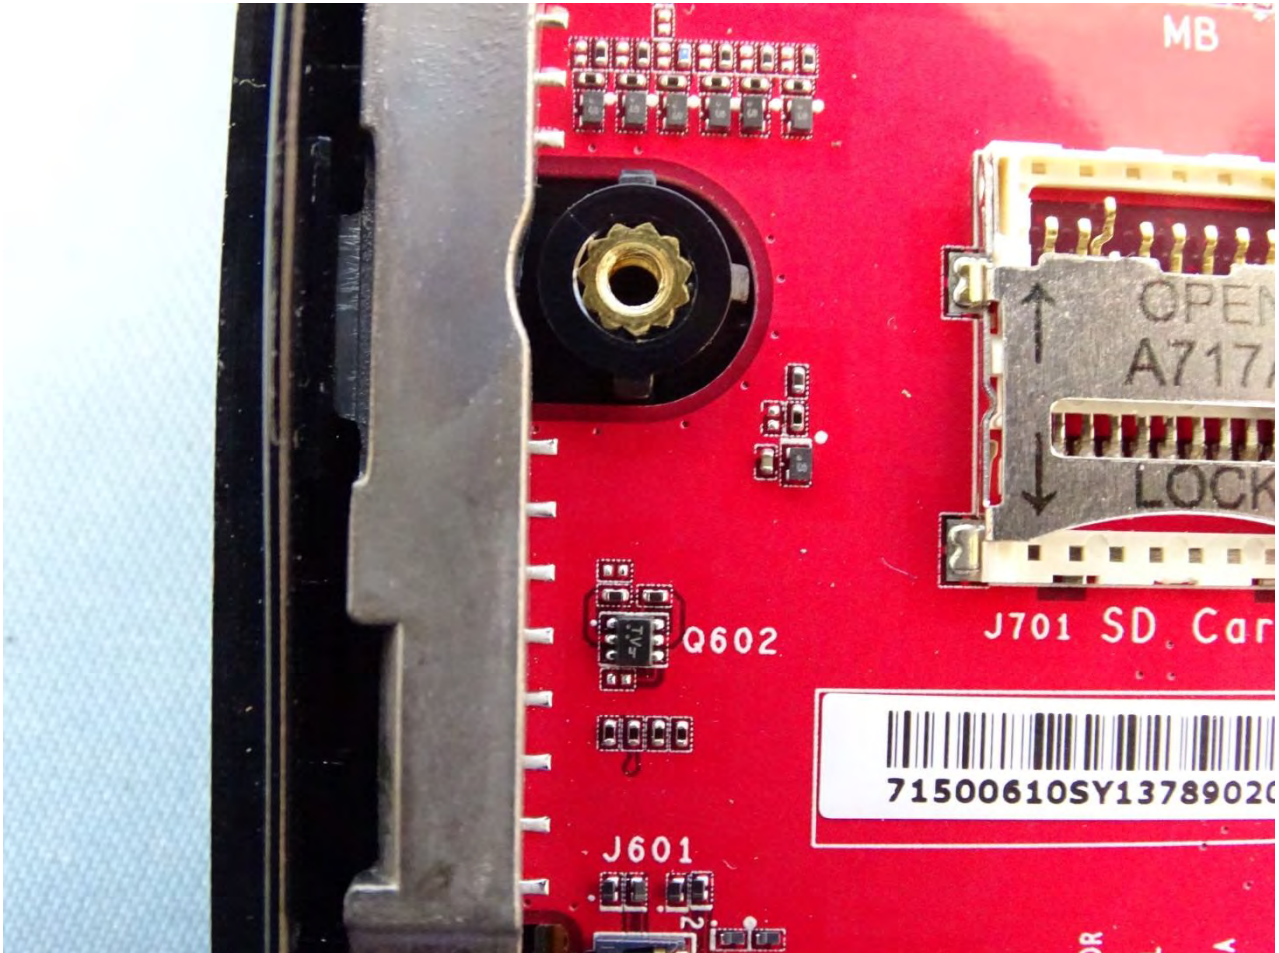

Brand Name: Zebra / Model Name: MC330M

Brand Name: Zebra / Model Name: MC330M

Brand Name: Zebra / Model Name: MC330M

Brand Name: Zebra / Model Name: MC330M

Brand Name: Zebra / Model Name: MC330M

Brand Name: Zebra / Model Name: MC330M

Brand Name: Zebra / Model Name: MC330M

Brand Name: Zebra / Model Name: MC330M

Brand Name: Zebra / Model Name: MC330M

Brand Name: Zebra / Model Name: MC330M

Brand Name: Zebra / Model Name: MC330M

Bluetooth & WLAN Main Antenna for SKU 4