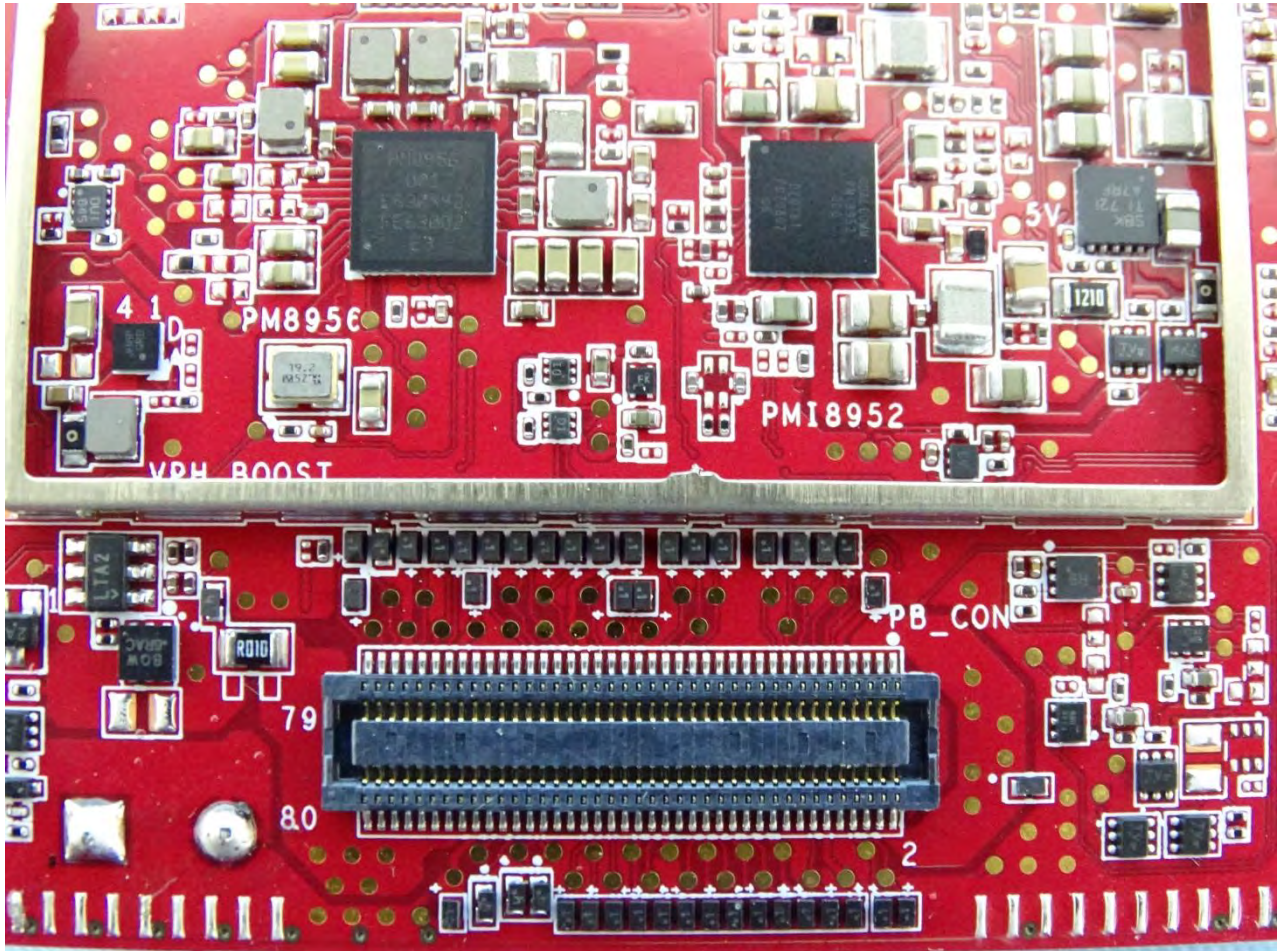

Brand Name: Zebra / Model Name: MC330M

Brand Name: Zebra / Model Name: MC330M

Brand Name: Zebra / Model Name: MC330M

Brand Name: Zebra / Model Name: MC330M

Brand Name: Zebra / Model Name: MC330M

Brand Name: Zebra / Model Name: MC330M

Brand Name: Zebra / Model Name: MC330M

Brand Name: Zebra / Model Name: MC330M

Brand Name: Zebra / Model Name: MC330M

Brand Name: Zebra / Model Name: MC330M

Brand Name: Zebra / Model Name: MC330M

Bluetooth & WLAN Main Antenna for SKU 4