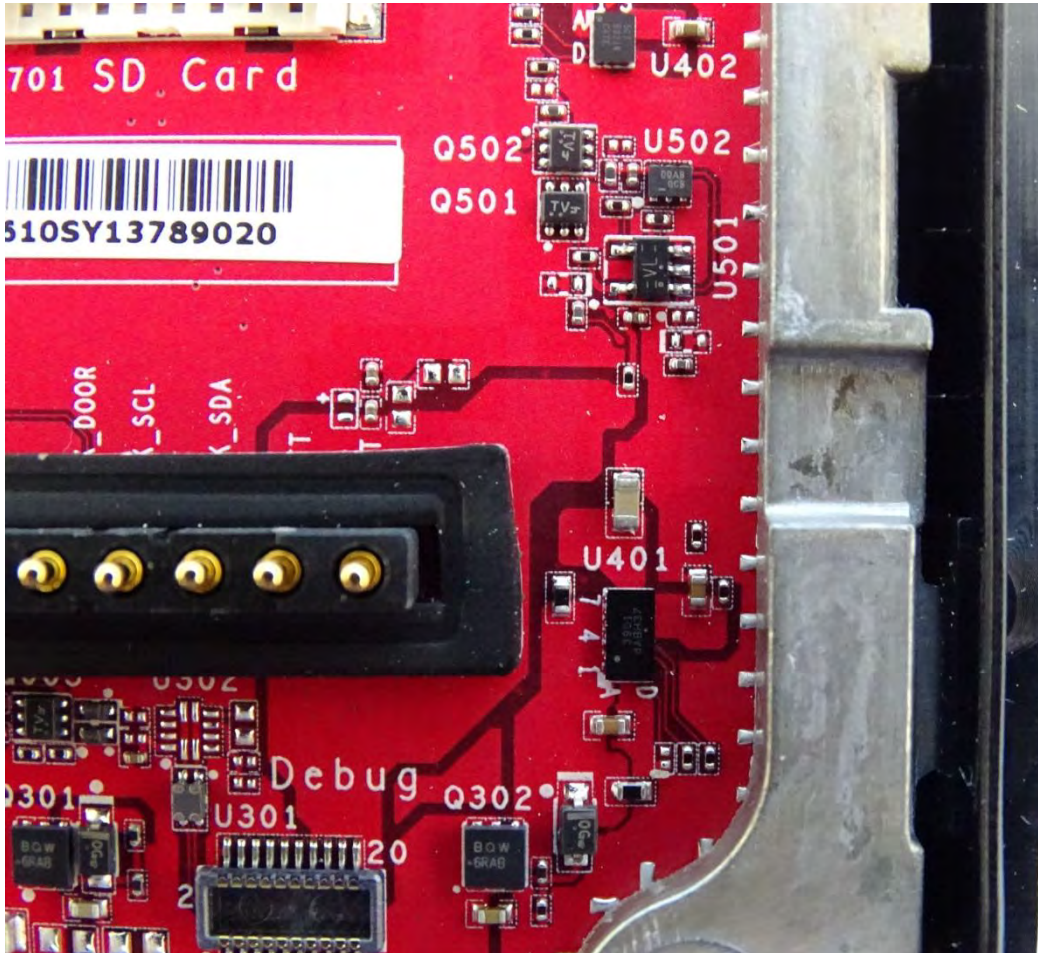

Brand Name: Zebra / Model Name: MC330M

Brand Name: Zebra / Model Name: MC330M

Brand Name: Zebra / Model Name: MC330M

Brand Name: Zebra / Model Name: MC330M

Brand Name: Zebra / Model Name: MC330M

Brand Name: Zebra / Model Name: MC330M

Brand Name: Zebra / Model Name: MC330M

Brand Name: Zebra / Model Name: MC330M

Brand Name: Zebra / Model Name: MC330M

Brand Name: Zebra / Model Name: MC330M

Brand Name: Zebra / Model Name: MC330M

Bluetooth & WLAN Main Antenna for SKU 4