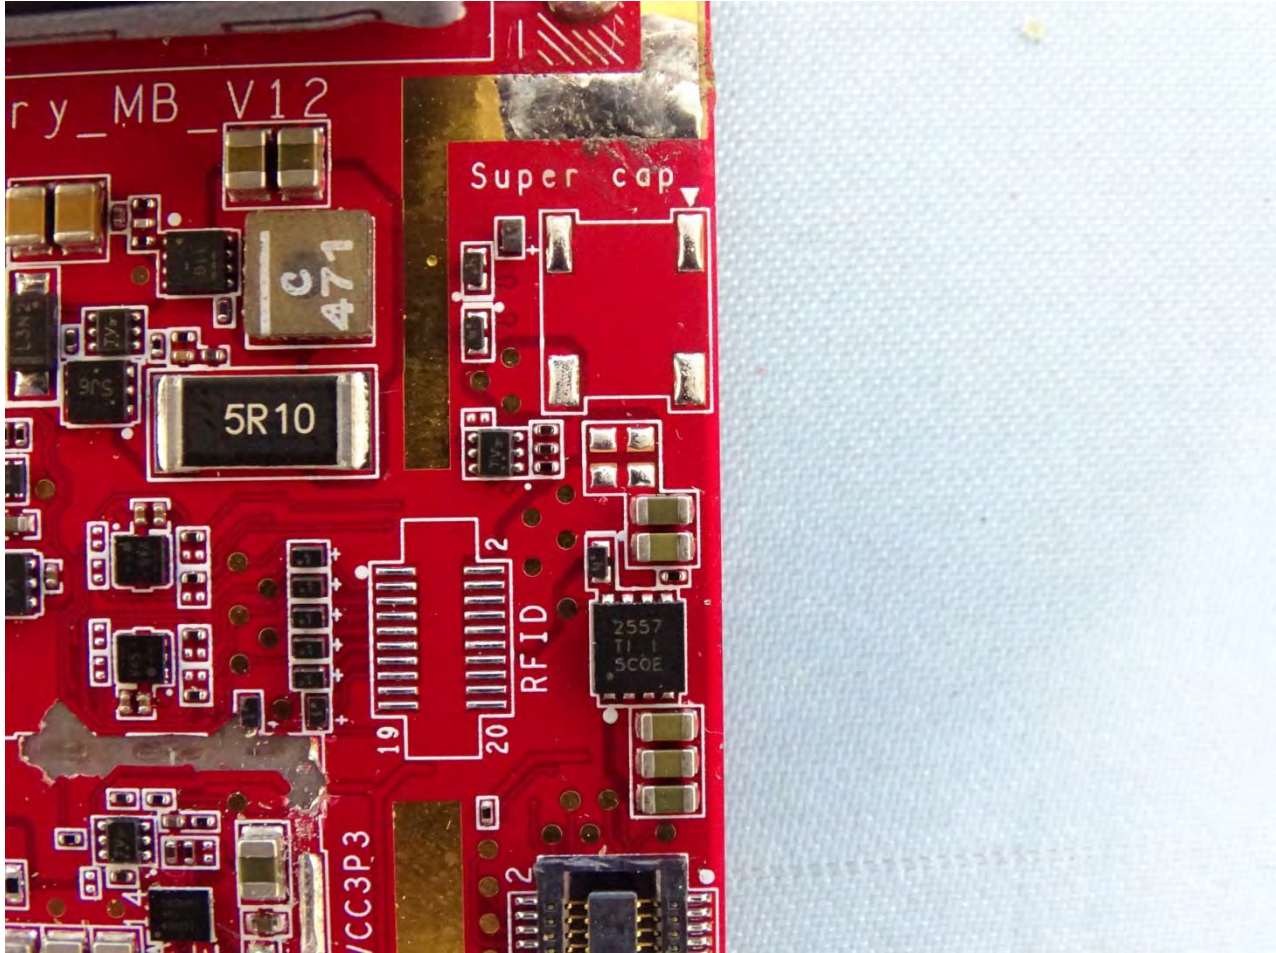

Brand Name: Zebra / Model Name: MC330M

Brand Name: Zebra / Model Name: MC330M

Brand Name: Zebra / Model Name: MC330M

Brand Name: Zebra / Model Name: MC330M

Brand Name: Zebra / Model Name: MC330M

Brand Name: Zebra / Model Name: MC330M

Brand Name: Zebra / Model Name: MC330M

Brand Name: Zebra / Model Name: MC330M

Brand Name: Zebra / Model Name: MC330M

Brand Name: Zebra / Model Name: MC330M

Brand Name: Zebra / Model Name: MC330M

Bluetooth & WLAN Main Antenna for SKU 4