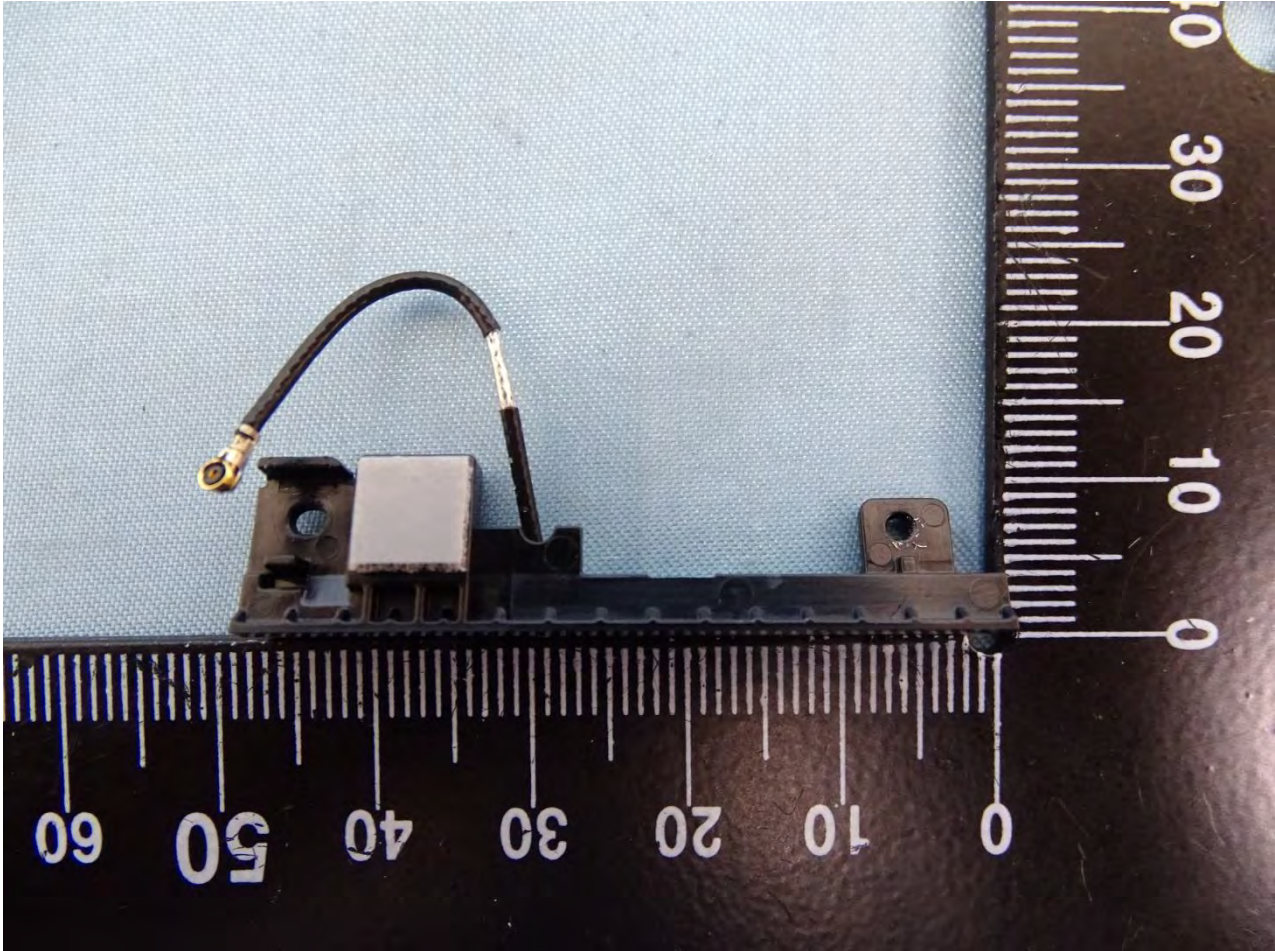

Brand Name: Zebra / Model Name: MC330M