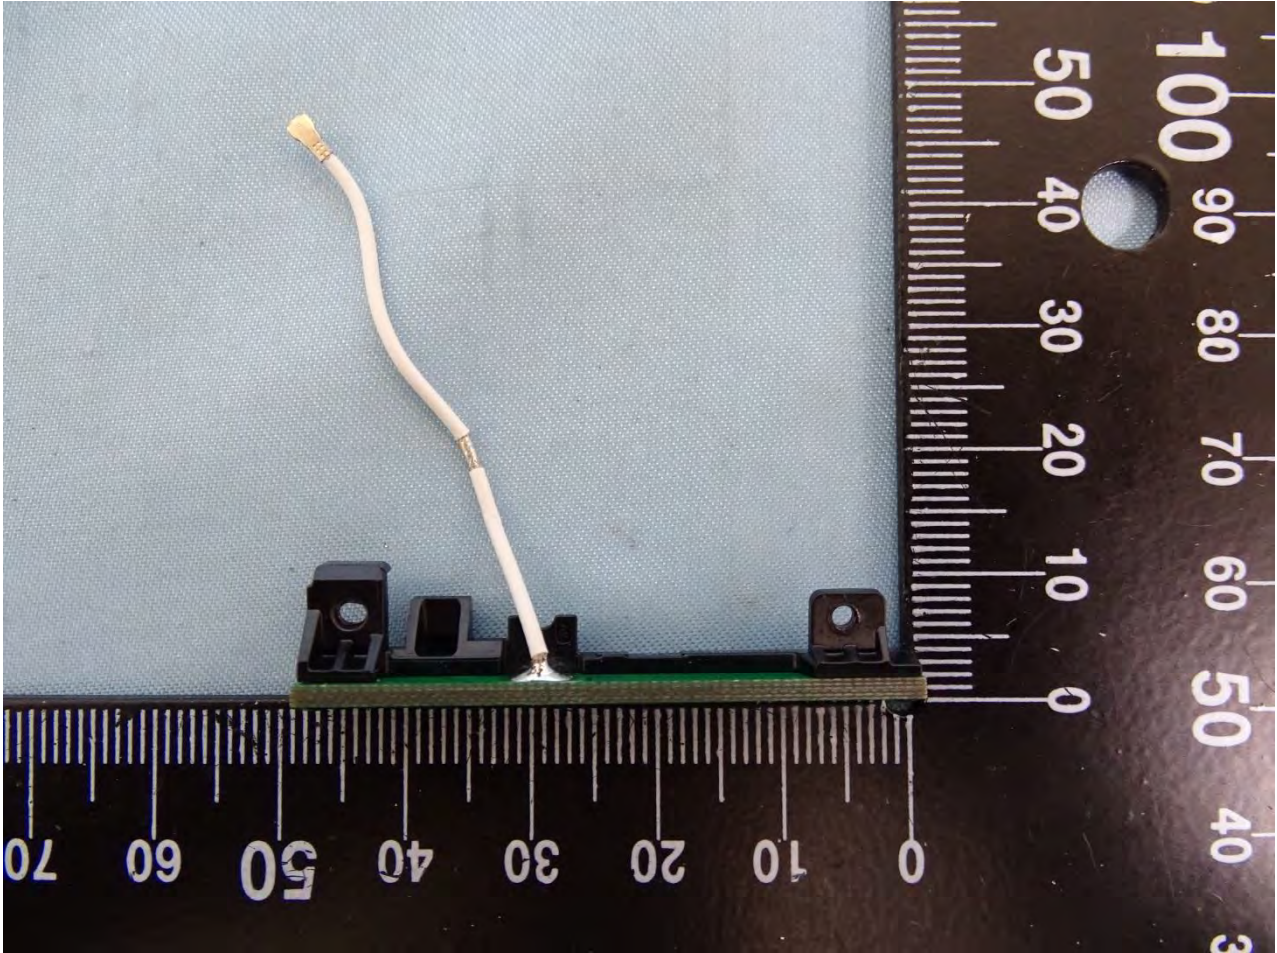

Brand Name: Zebra / Model Name: MC330M

Brand Name: Zebra / Model Name: MC330M

WLAN Aux. Antenna for SKU 4

Brand Name: Zebra / Model Name: MC330M

Brand Name: Zebra / Model Name: MC330M

Bluetooth & WLAN Main Antenna for SKU 5