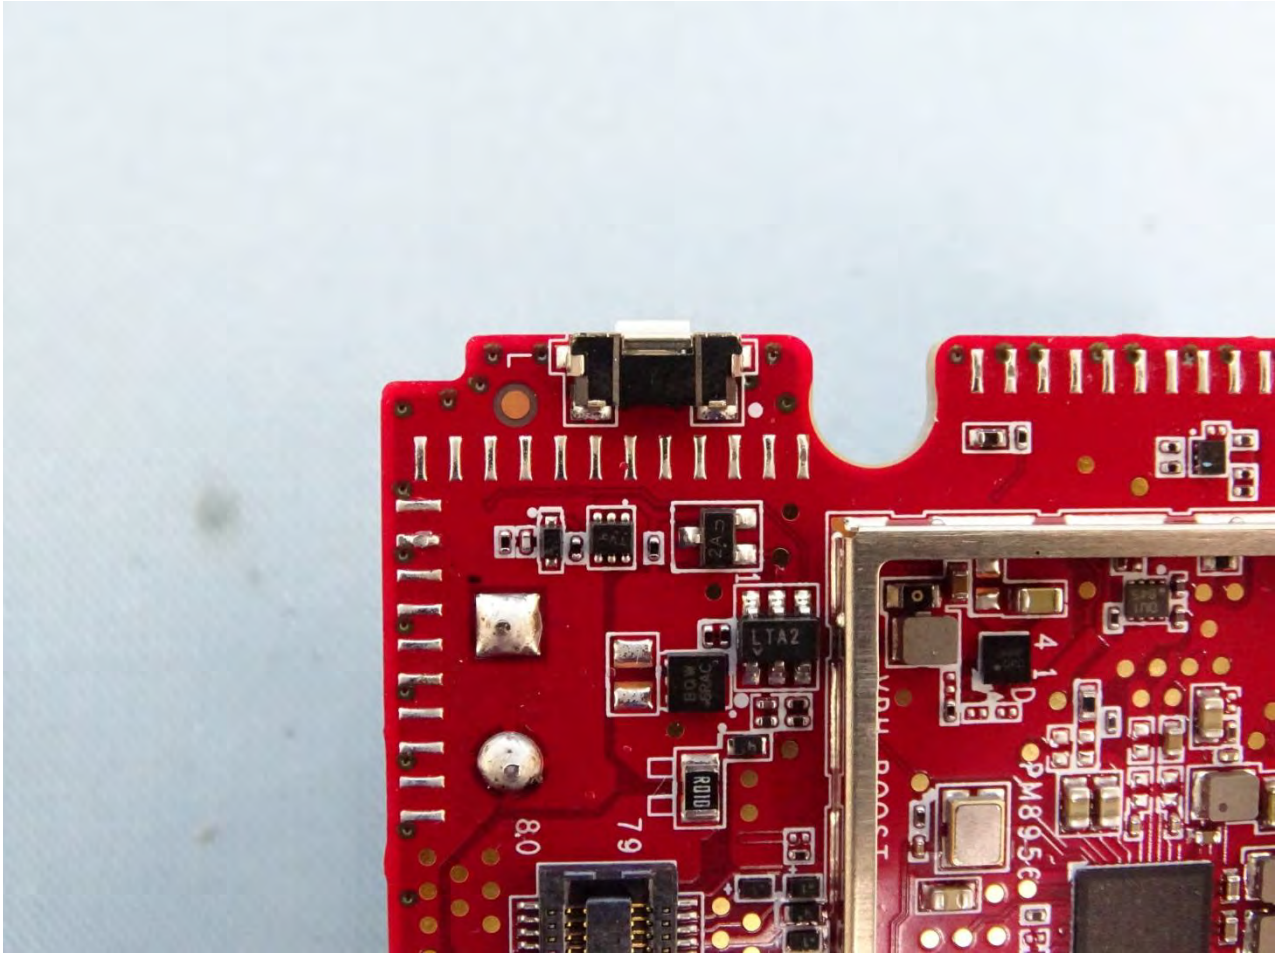

Brand Name: Zebra / Model Name: MC330M

Brand Name: Zebra / Model Name: MC330M

Brand Name: Zebra / Model Name: MC330M

Brand Name: Zebra / Model Name: MC330M

Brand Name: Zebra / Model Name: MC330M

Brand Name: Zebra / Model Name: MC330M

Brand Name: Zebra / Model Name: MC330M

Brand Name: Zebra / Model Name: MC330M

Brand Name: Zebra / Model Name: MC330M

Brand Name: Zebra / Model Name: MC330M

Brand Name: Zebra / Model Name: MC330M

Bluetooth & WLAN Main Antenna for SKU 4