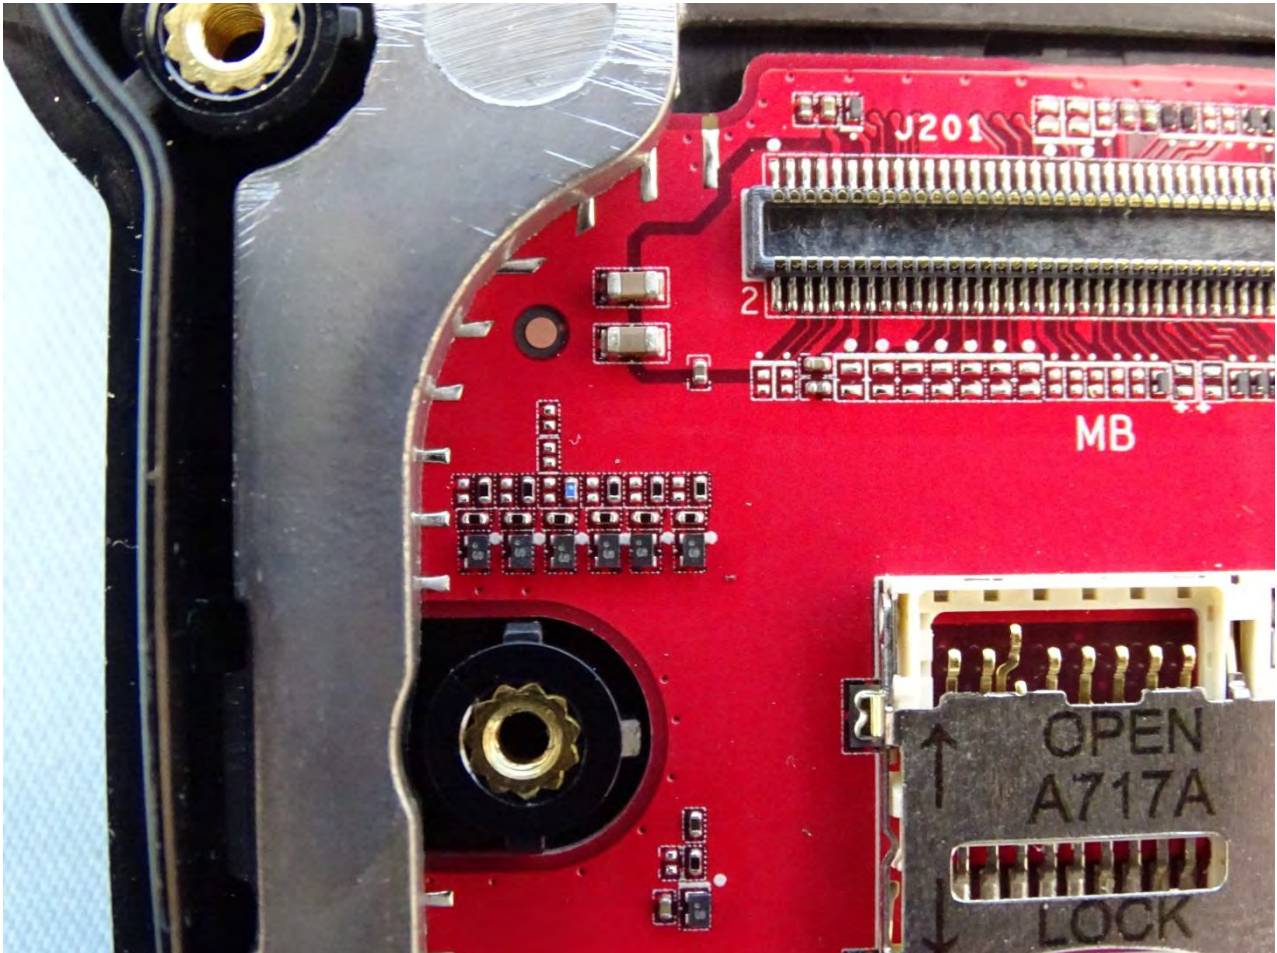

Brand Name: Zebra / Model Name: MC330M

Brand Name: Zebra / Model Name: MC330M

Brand Name: Zebra / Model Name: MC330M

Brand Name: Zebra / Model Name: MC330M

Brand Name: Zebra / Model Name: MC330M

Brand Name: Zebra / Model Name: MC330M

Brand Name: Zebra / Model Name: MC330M

Brand Name: Zebra / Model Name: MC330M

Brand Name: Zebra / Model Name: MC330M

Brand Name: Zebra / Model Name: MC330M

Brand Name: Zebra / Model Name: MC330M

Bluetooth & WLAN Main Antenna for SKU 4