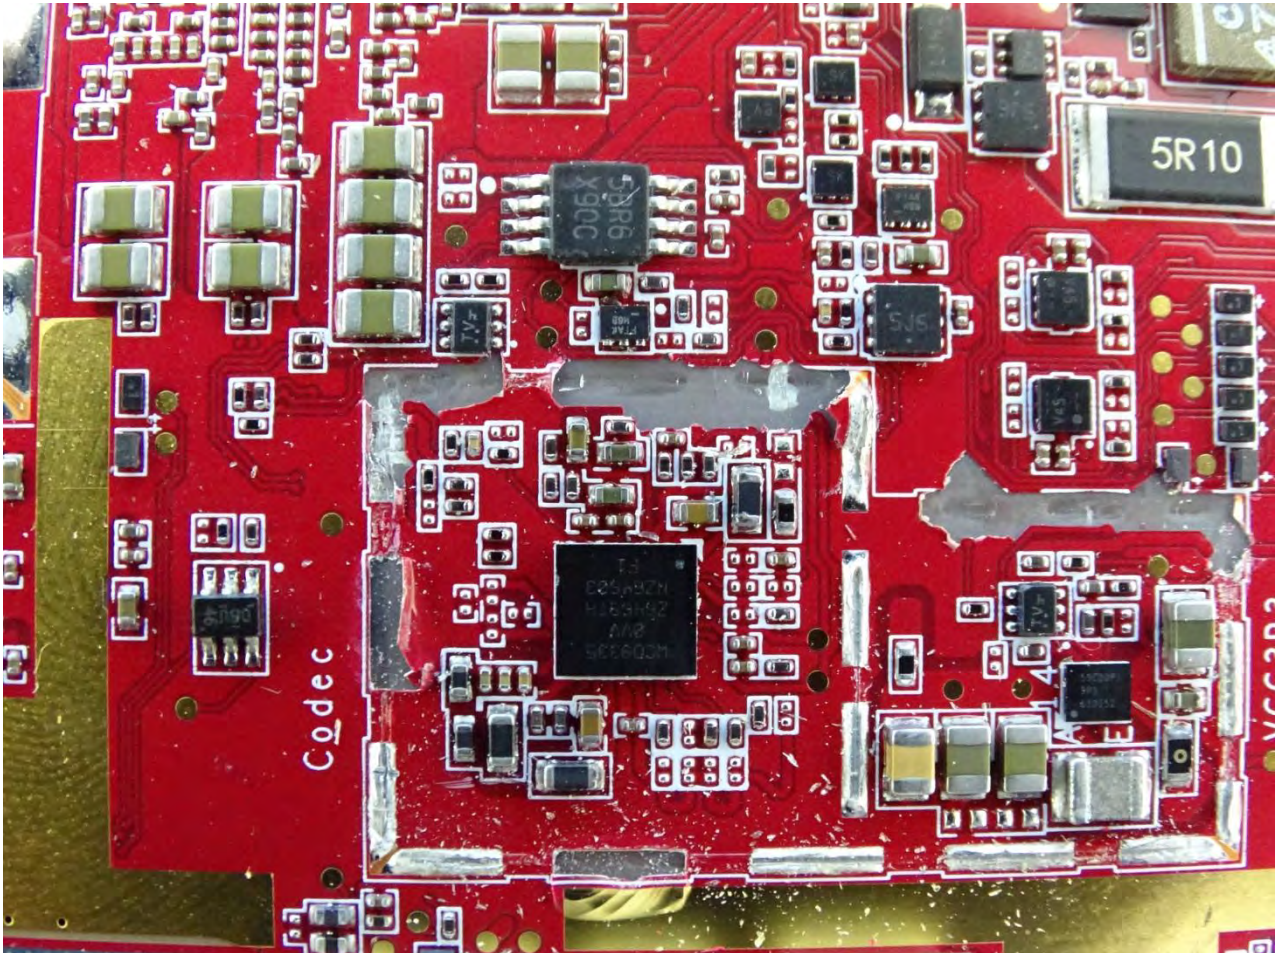

Brand Name: Zebra / Model Name: MC330M

Brand Name: Zebra / Model Name: MC330M

Brand Name: Zebra / Model Name: MC330M

Brand Name: Zebra / Model Name: MC330M

Brand Name: Zebra / Model Name: MC330M

Brand Name: Zebra / Model Name: MC330M

Brand Name: Zebra / Model Name: MC330M

Brand Name: Zebra / Model Name: MC330M

Brand Name: Zebra / Model Name: MC330M

Brand Name: Zebra / Model Name: MC330M

Brand Name: Zebra / Model Name: MC330M

Bluetooth & WLAN Main Antenna for SKU 4