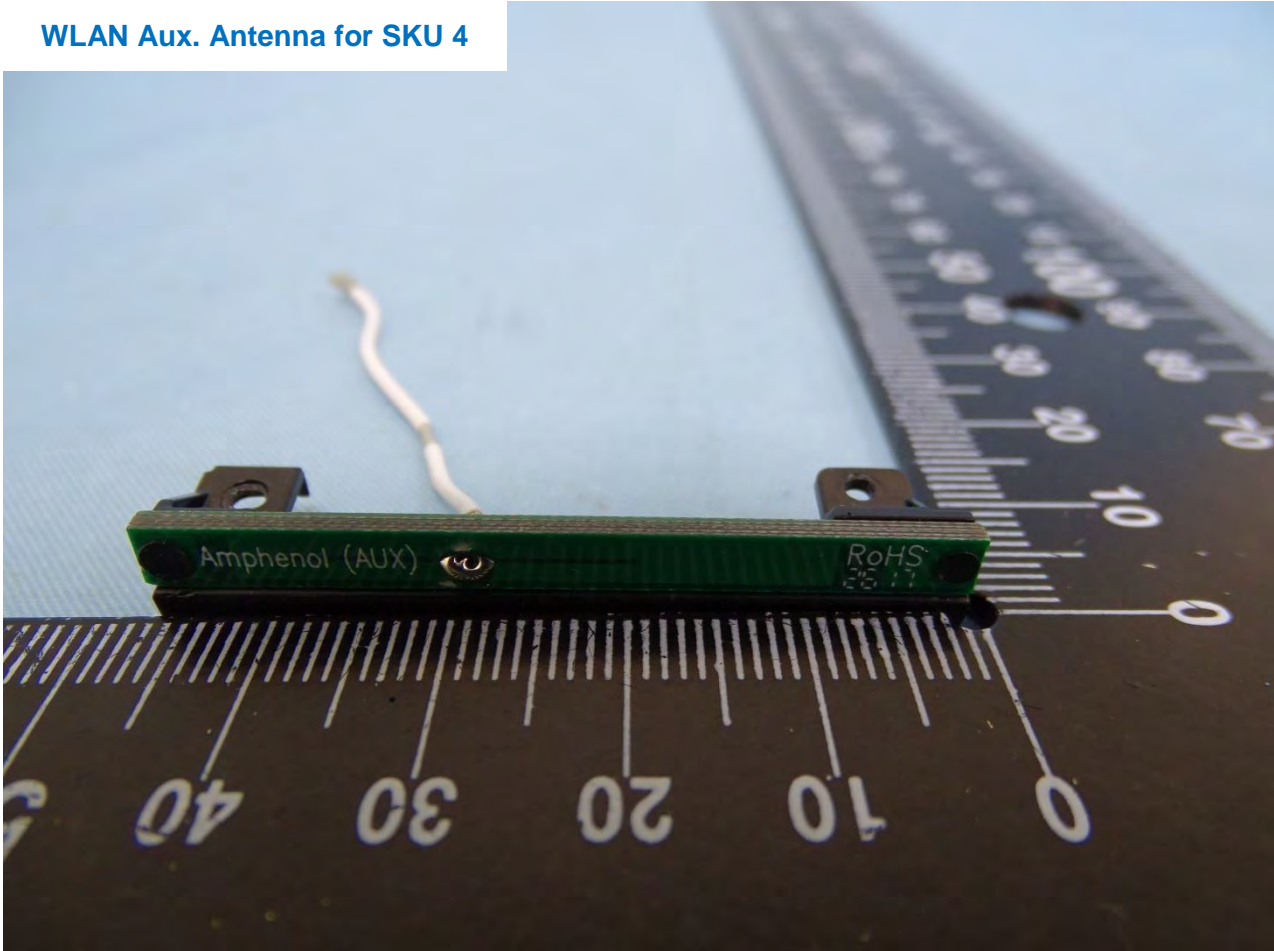

Brand Name: Zebra / Model Name: MC330M

WLAN Aux. Antenna for SKU 4