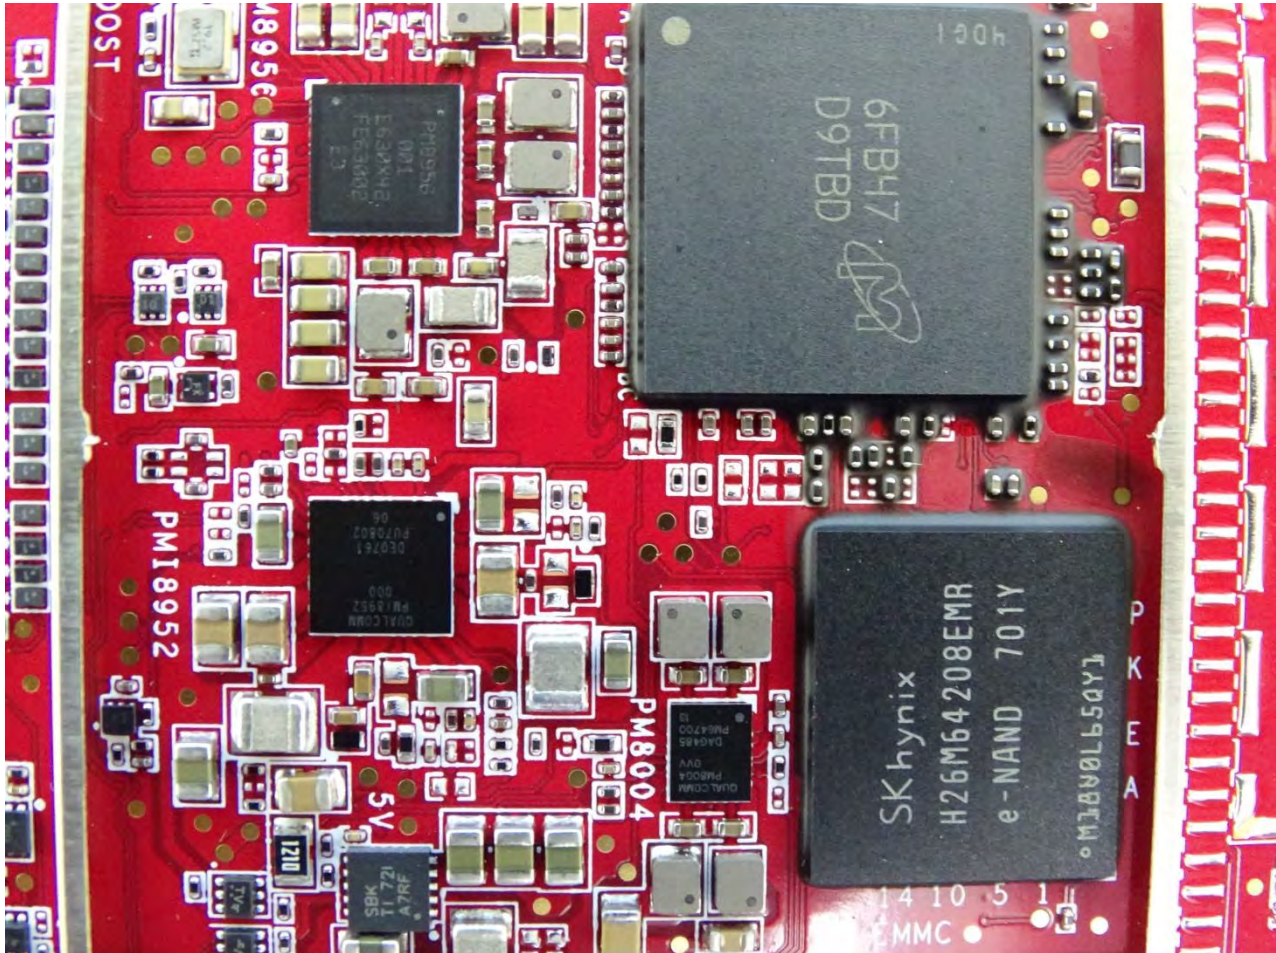

Brand Name: Zebra / Model Name: MC330M

Brand Name: Zebra / Model Name: MC330M

Brand Name: Zebra / Model Name: MC330M

Brand Name: Zebra / Model Name: MC330M

Brand Name: Zebra / Model Name: MC330M

Brand Name: Zebra / Model Name: MC330M

Brand Name: Zebra / Model Name: MC330M

Brand Name: Zebra / Model Name: MC330M

Brand Name: Zebra / Model Name: MC330M

Brand Name: Zebra / Model Name: MC330M

Brand Name: Zebra / Model Name: MC330M

Bluetooth & WLAN Main Antenna for SKU 4