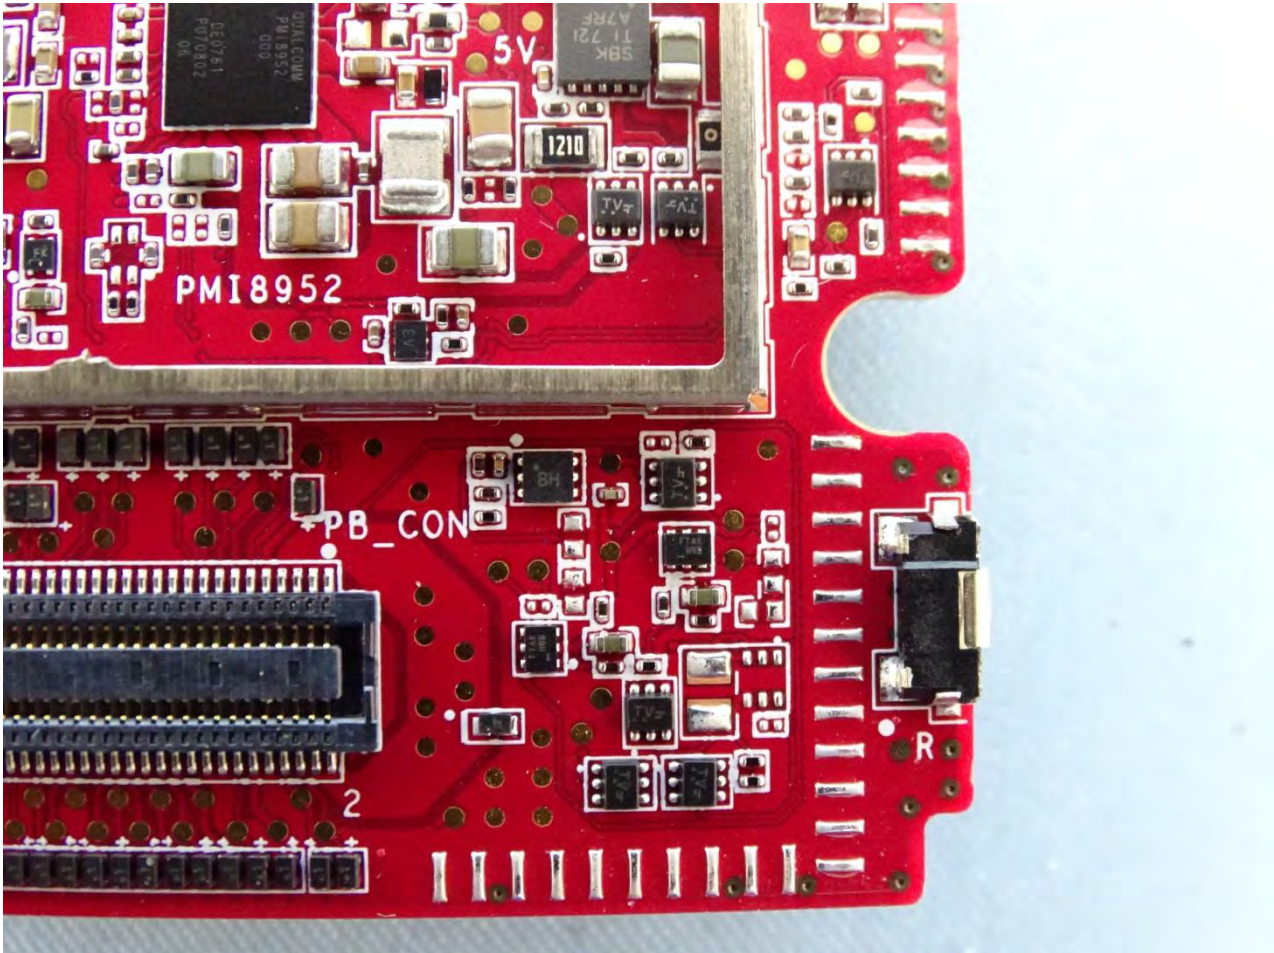

Brand Name: Zebra / Model Name: MC330M

Brand Name: Zebra / Model Name: MC330M

Brand Name: Zebra / Model Name: MC330M

Brand Name: Zebra / Model Name: MC330M

Brand Name: Zebra / Model Name: MC330M

Brand Name: Zebra / Model Name: MC330M

Brand Name: Zebra / Model Name: MC330M

Brand Name: Zebra / Model Name: MC330M

Brand Name: Zebra / Model Name: MC330M

Brand Name: Zebra / Model Name: MC330M

Brand Name: Zebra / Model Name: MC330M

Bluetooth & WLAN Main Antenna for SKU 4