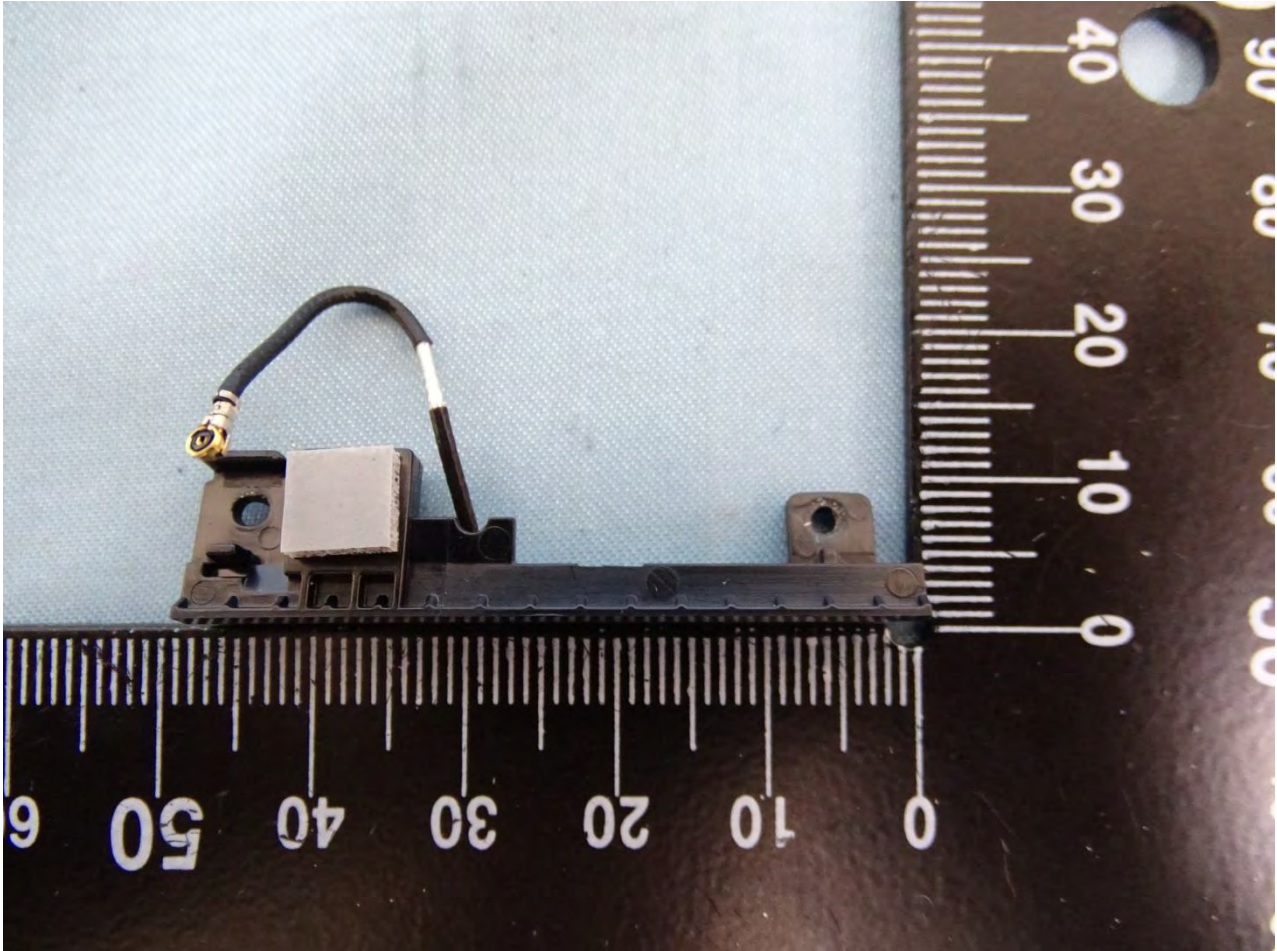

Brand Name: Zebra / Model Name: MC330M