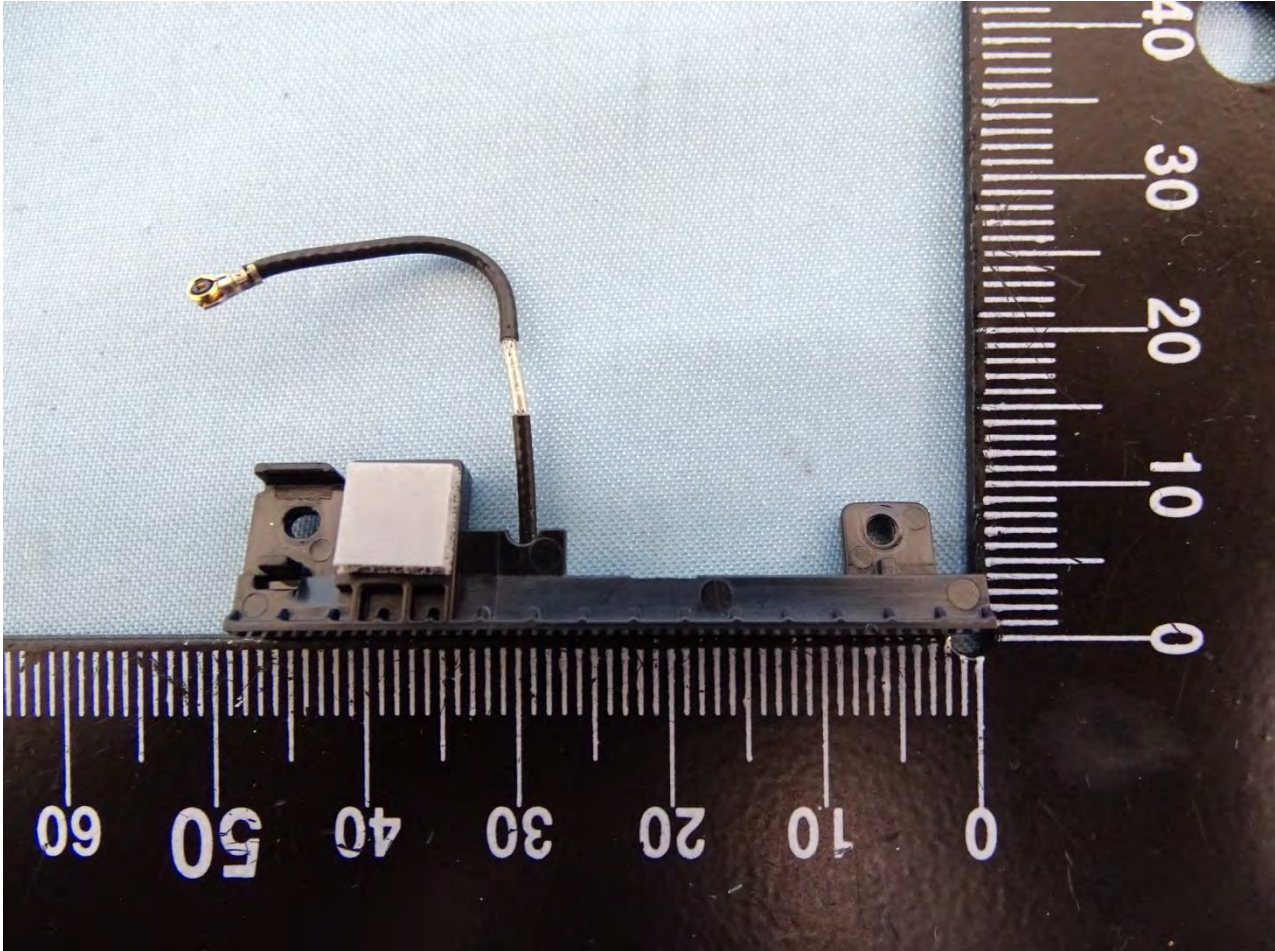

Brand Name: Zebra / Model Name: MC330M