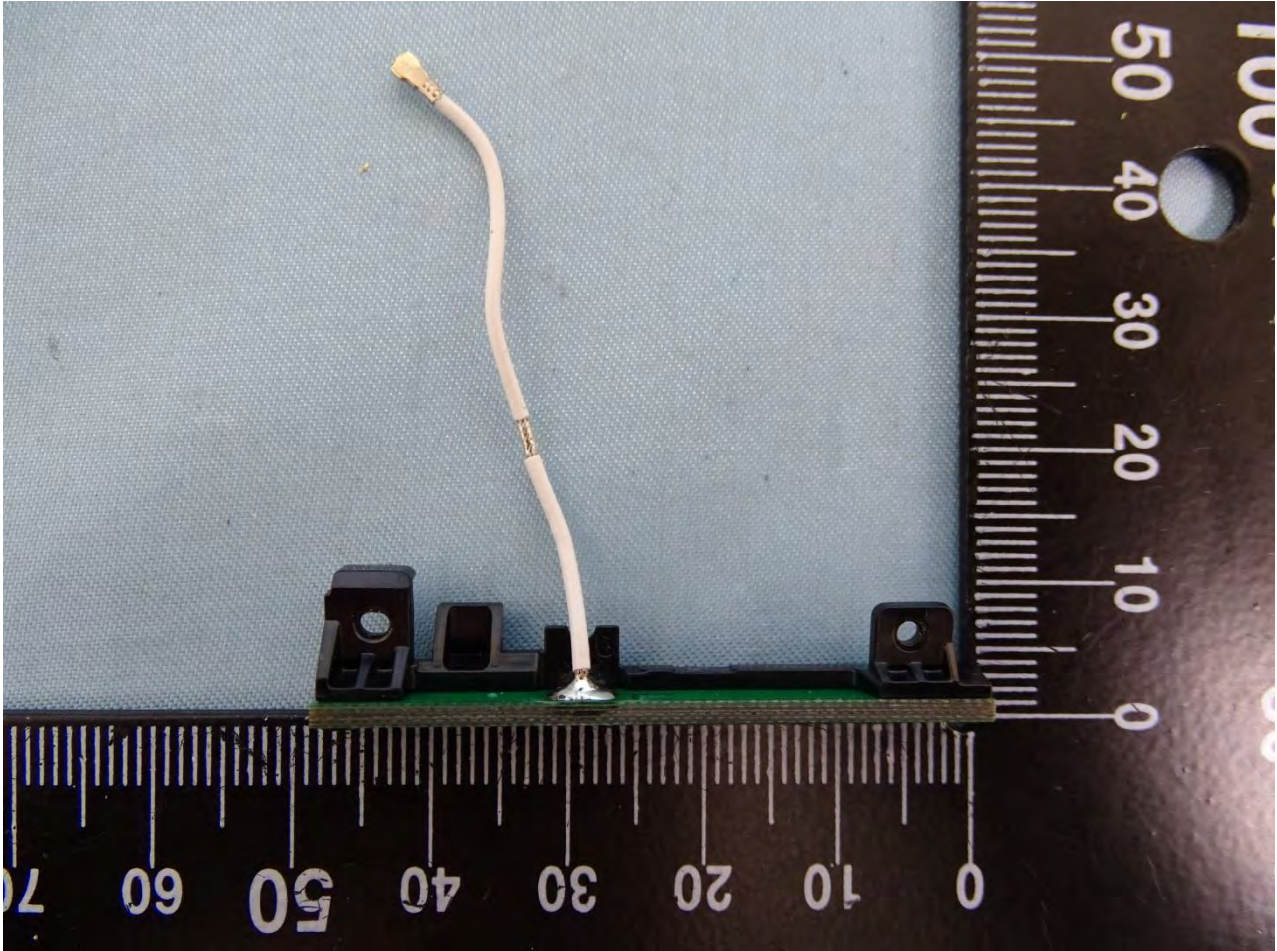

Brand Name: Zebra / Model Name: MC330M

Brand Name: Zebra / Model Name: MC330M

WLAN Aux. Antenna for SKU 5

Brand Name: Zebra / Model Name: MC330M

Brand Name: Zebra / Model Name: MC330M

Bluetooth & WLAN Main Antenna for SKU 6