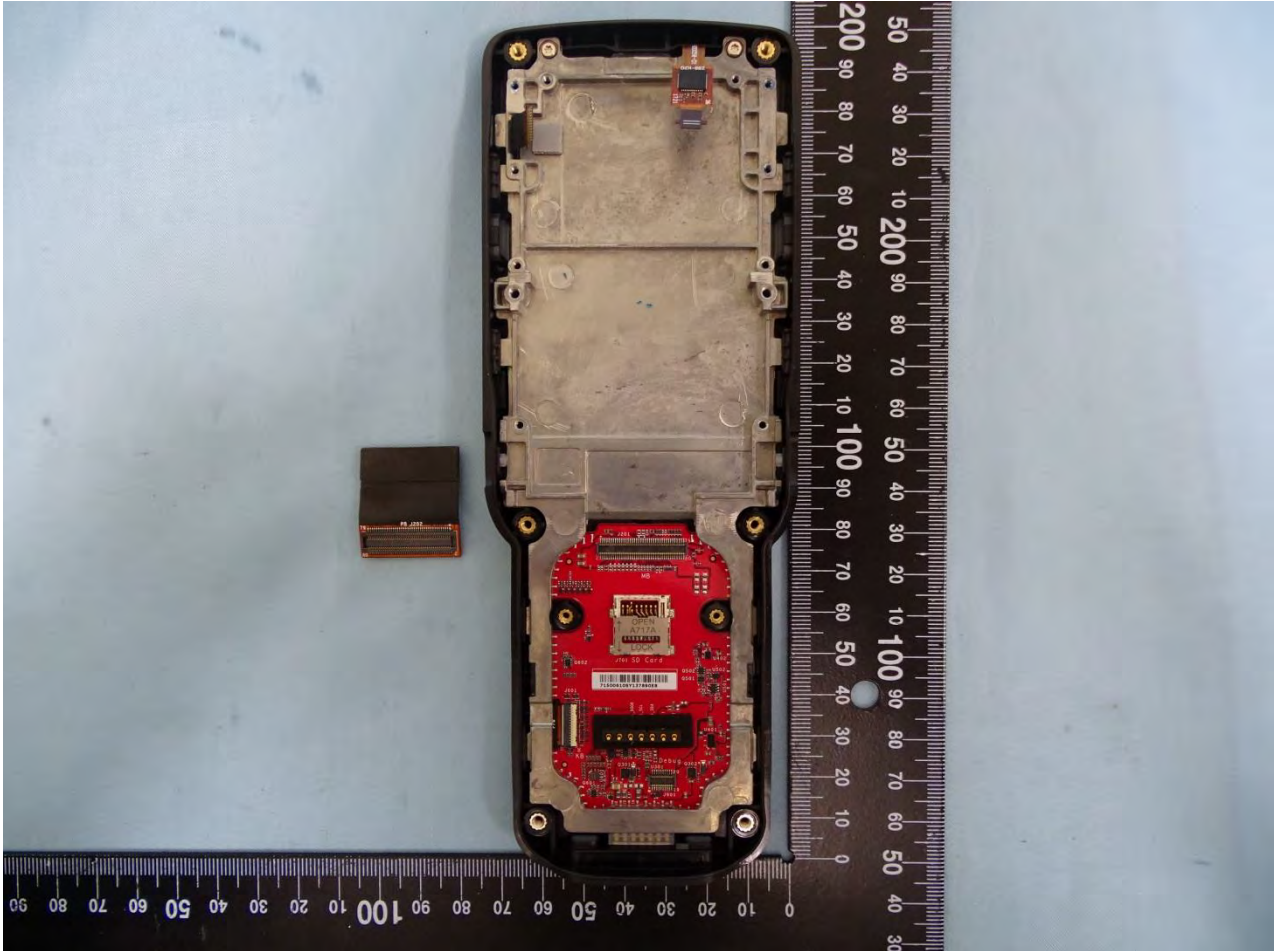

Brand Name: Zebra / Model Name: MC330M

Brand Name: Zebra / Model Name: MC330M

Brand Name: Zebra / Model Name: MC330M

Brand Name: Zebra / Model Name: MC330M

Brand Name: Zebra / Model Name: MC330M

Brand Name: Zebra / Model Name: MC330M

Brand Name: Zebra / Model Name: MC330M

Brand Name: Zebra / Model Name: MC330M

Brand Name: Zebra / Model Name: MC330M

Brand Name: Zebra / Model Name: MC330M

Brand Name: Zebra / Model Name: MC330M

Bluetooth & WLAN Main Antenna for SKU 1

Brand Name: Zebra / Model Name: MC330M

Brand Name: Zebra / Model Name: MC330M

WLAN Aux. Antenna for SKU 1

Brand Name: Zebra / Model Name: MC330M

Brand Name: Zebra / Model Name: MC330M

Bluetooth & WLAN Main Antenna for SKU 2