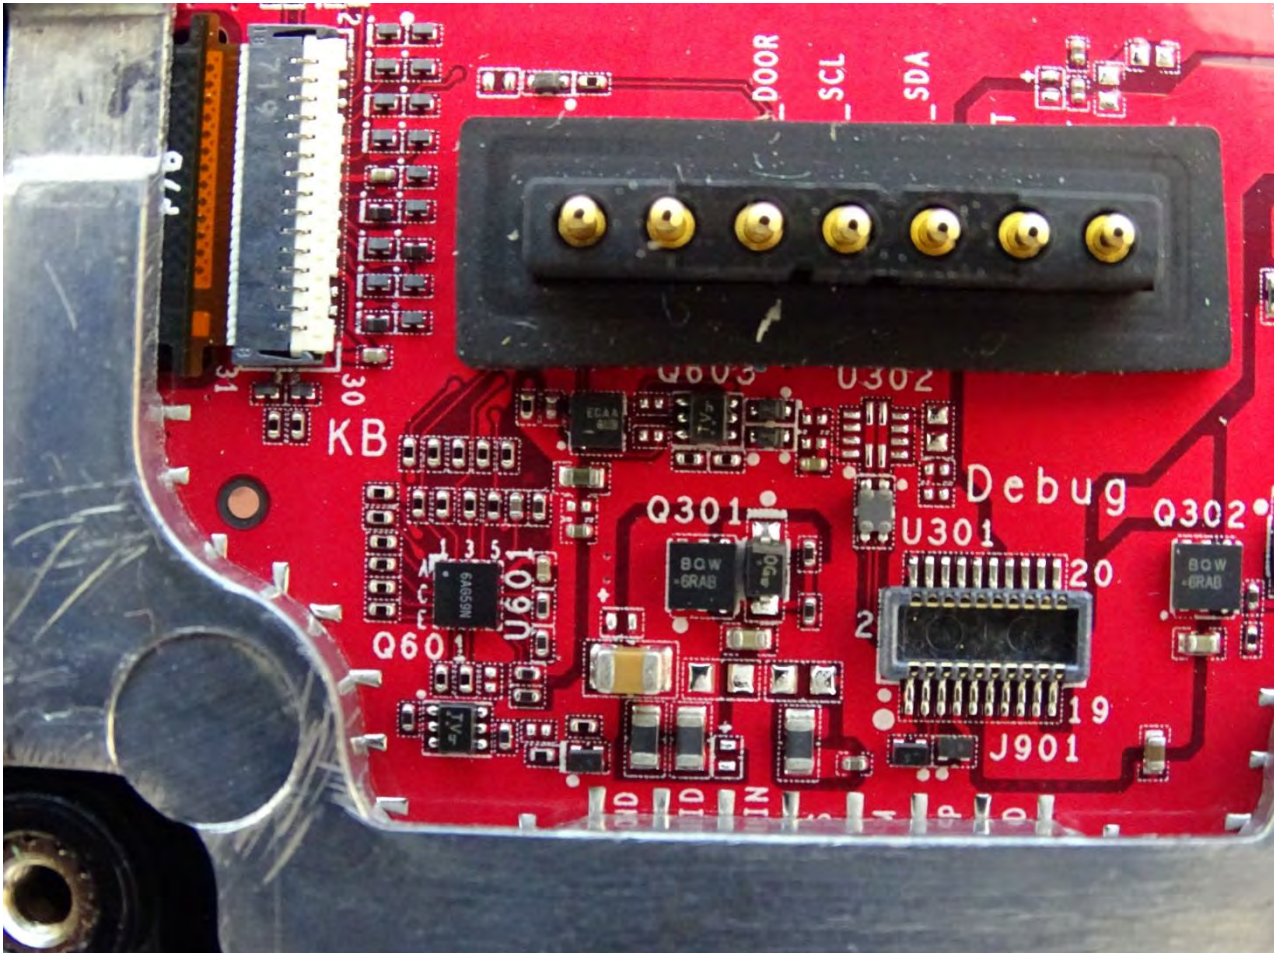

Brand Name: Zebra / Model Name: MC330M

Brand Name: Zebra / Model Name: MC330M

Brand Name: Zebra / Model Name: MC330M

Brand Name: Zebra / Model Name: MC330M

Brand Name: Zebra / Model Name: MC330M

Brand Name: Zebra / Model Name: MC330M

Brand Name: Zebra / Model Name: MC330M

Brand Name: Zebra / Model Name: MC330M

Brand Name: Zebra / Model Name: MC330M

Brand Name: Zebra / Model Name: MC330M

Brand Name: Zebra / Model Name: MC330M

Bluetooth & WLAN Main Antenna for SKU 1

Brand Name: Zebra / Model Name: MC330M

Brand Name: Zebra / Model Name: MC330M

WLAN Aux. Antenna for SKU 1

Brand Name: Zebra / Model Name: MC330M

Brand Name: Zebra / Model Name: MC330M

Bluetooth & WLAN Main Antenna for SKU 2

Brand Name: Zebra / Model Name: MC330M

Brand Name: Zebra / Model Name: MC330M

WLAN Aux. Antenna for SKU 2

Brand Name: Zebra / Model Name: MC330M

Brand Name: Zebra / Model Name: MC330M

Bluetooth & WLAN Main Antenna for SKU 3