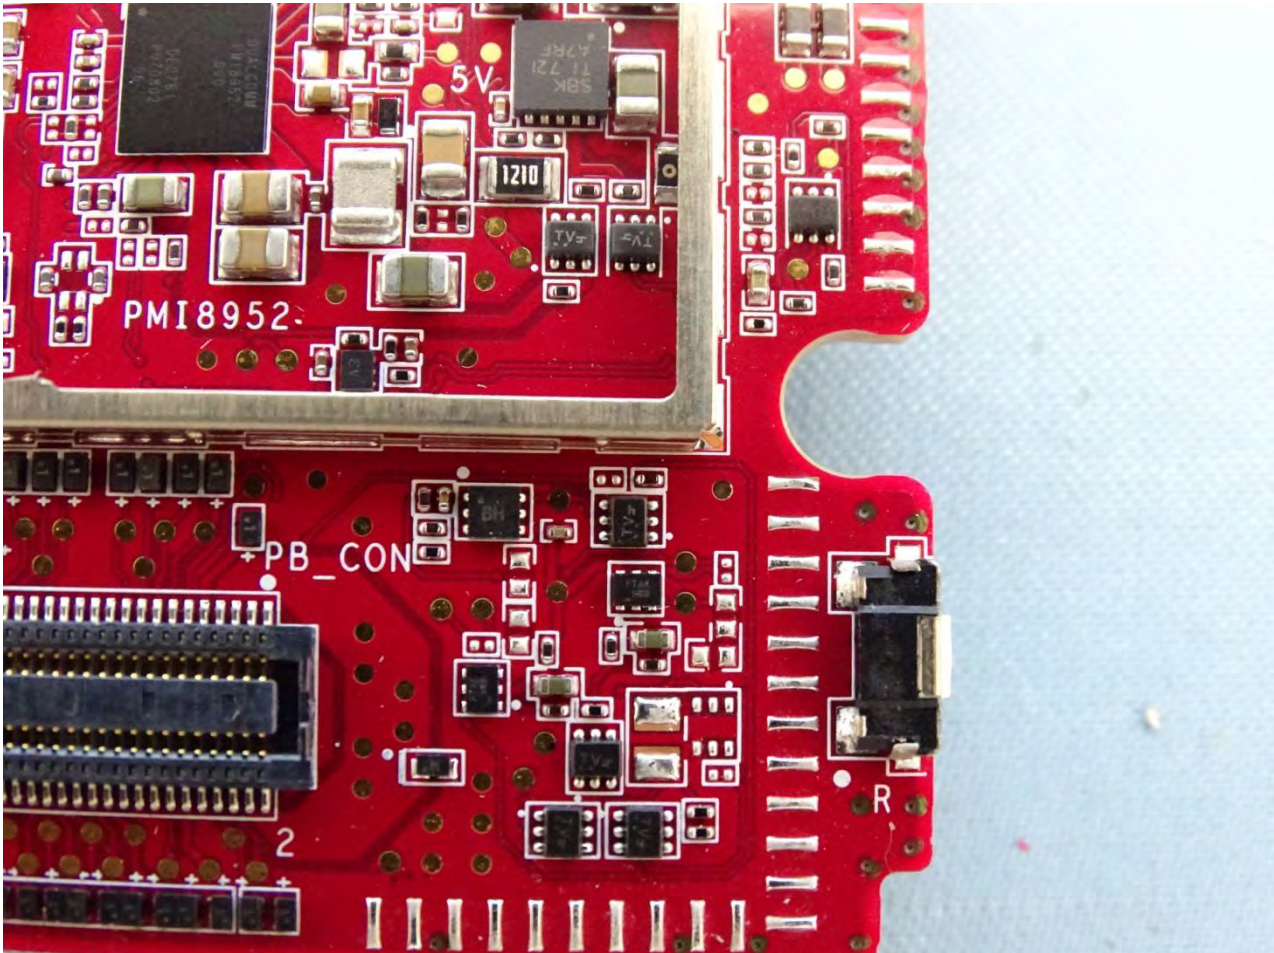

Brand Name: Zebra / Model Name: MC330M

Brand Name: Zebra / Model Name: MC330M

Brand Name: Zebra / Model Name: MC330M

Brand Name: Zebra / Model Name: MC330M

Brand Name: Zebra / Model Name: MC330M

Brand Name: Zebra / Model Name: MC330M

Brand Name: Zebra / Model Name: MC330M

Brand Name: Zebra / Model Name: MC330M

Brand Name: Zebra / Model Name: MC330M

Brand Name: Zebra / Model Name: MC330M

Brand Name: Zebra / Model Name: MC330M

Bluetooth & WLAN Main Antenna for SKU 1

Brand Name: Zebra / Model Name: MC330M

Brand Name: Zebra / Model Name: MC330M

WLAN Aux. Antenna for SKU 1

Brand Name: Zebra / Model Name: MC330M

Brand Name: Zebra / Model Name: MC330M

Bluetooth & WLAN Main Antenna for SKU 2