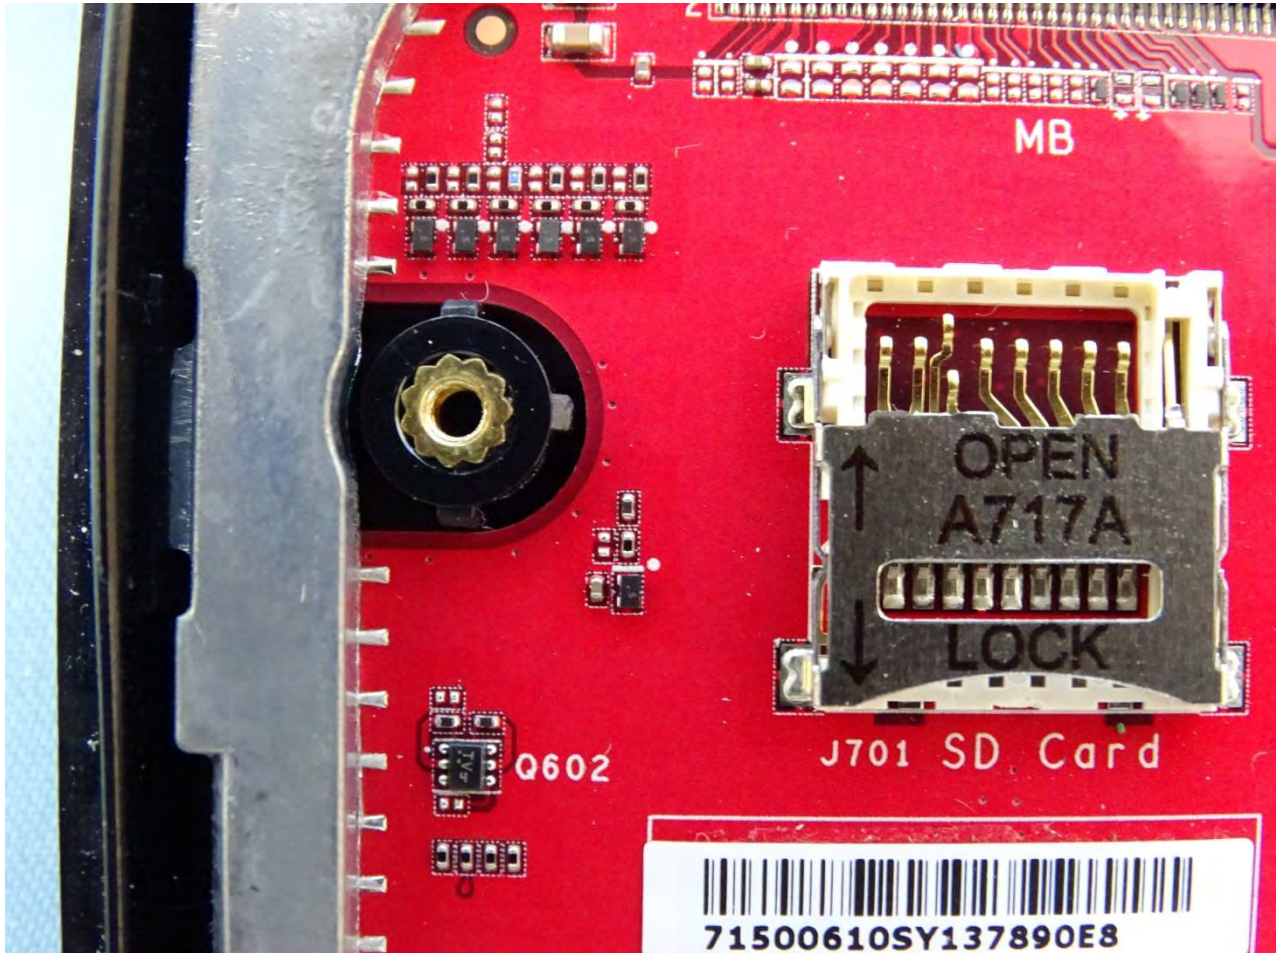

Brand Name: Zebra / Model Name: MC330M

Brand Name: Zebra / Model Name: MC330M

Brand Name: Zebra / Model Name: MC330M

Brand Name: Zebra / Model Name: MC330M

Brand Name: Zebra / Model Name: MC330M

Brand Name: Zebra / Model Name: MC330M

Brand Name: Zebra / Model Name: MC330M

Brand Name: Zebra / Model Name: MC330M

Brand Name: Zebra / Model Name: MC330M

Brand Name: Zebra / Model Name: MC330M

Brand Name: Zebra / Model Name: MC330M

Bluetooth & WLAN Main Antenna for SKU 1

Brand Name: Zebra / Model Name: MC330M

Brand Name: Zebra / Model Name: MC330M

WLAN Aux. Antenna for SKU 1

Brand Name: Zebra / Model Name: MC330M

Brand Name: Zebra / Model Name: MC330M

Bluetooth & WLAN Main Antenna for SKU 2