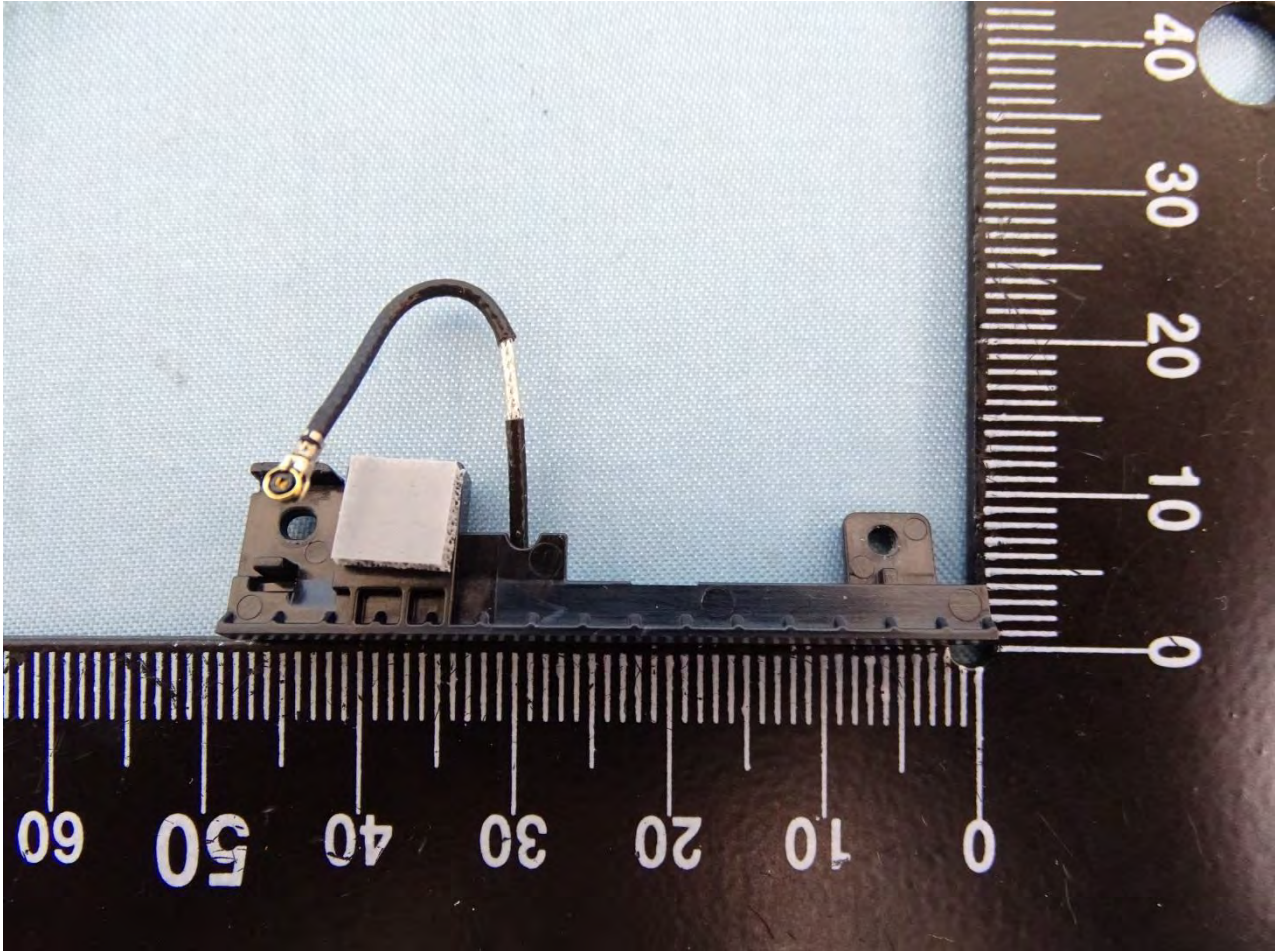

Brand Name: Zebra / Model Name: MC330M