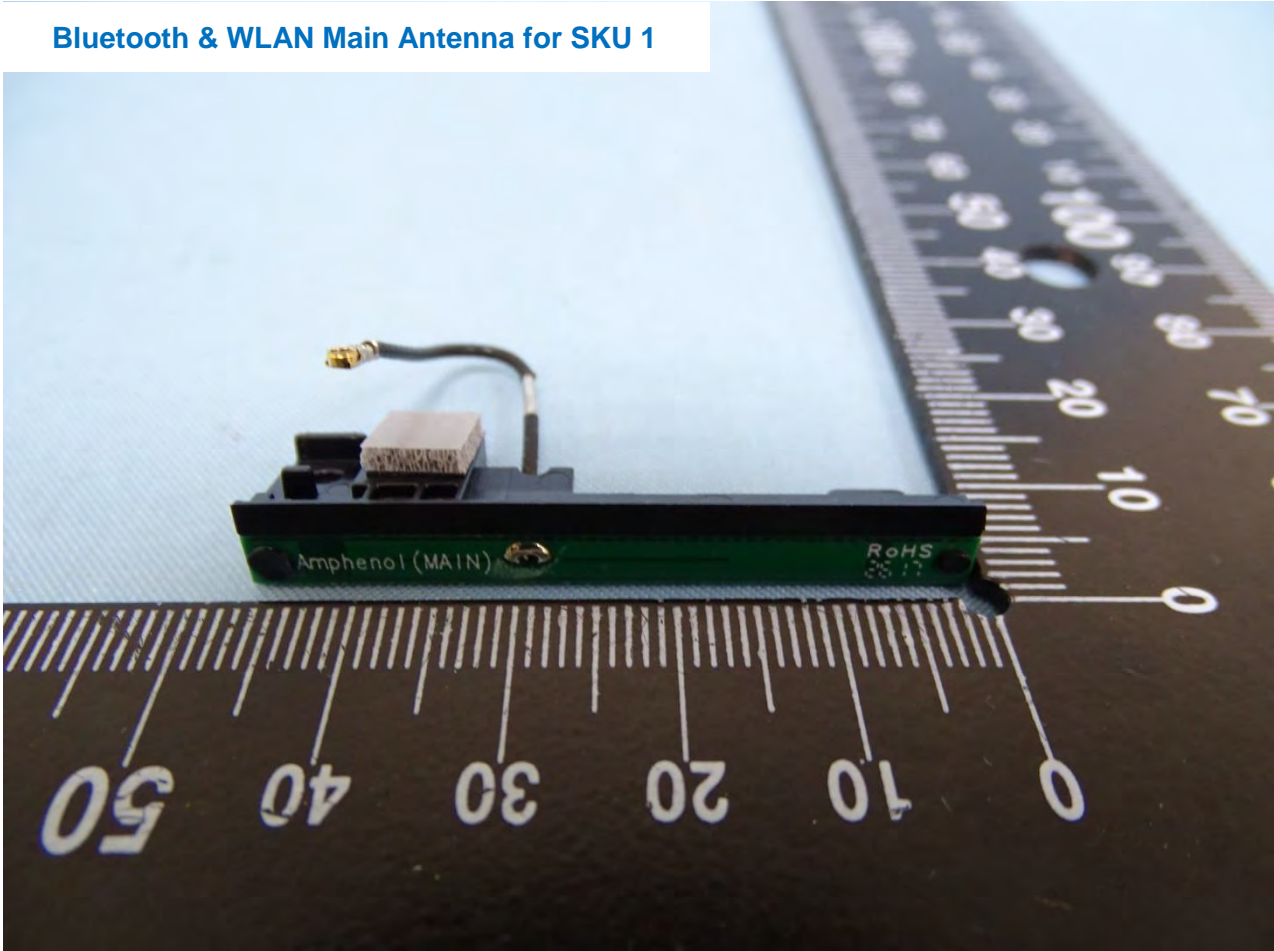

Brand Name: Zebra / Model Name: MC330M

Brand Name: Zebra / Model Name: MC330M

Brand Name: Zebra / Model Name: MC330M

Brand Name: Zebra / Model Name: MC330M

Brand Name: Zebra / Model Name: MC330M

Brand Name: Zebra / Model Name: MC330M

Brand Name: Zebra / Model Name: MC330M

Brand Name: Zebra / Model Name: MC330M

Brand Name: Zebra / Model Name: MC330M

Brand Name: Zebra / Model Name: MC330M

Brand Name: Zebra / Model Name: MC330M

Bluetooth & WLAN Main Antenna for SKU 1

Brand Name: Zebra / Model Name: MC330M

Brand Name: Zebra / Model Name: MC330M

WLAN Aux. Antenna for SKU 1

Brand Name: Zebra / Model Name: MC330M

Brand Name: Zebra / Model Name: MC330M

Bluetooth & WLAN Main Antenna for SKU 2