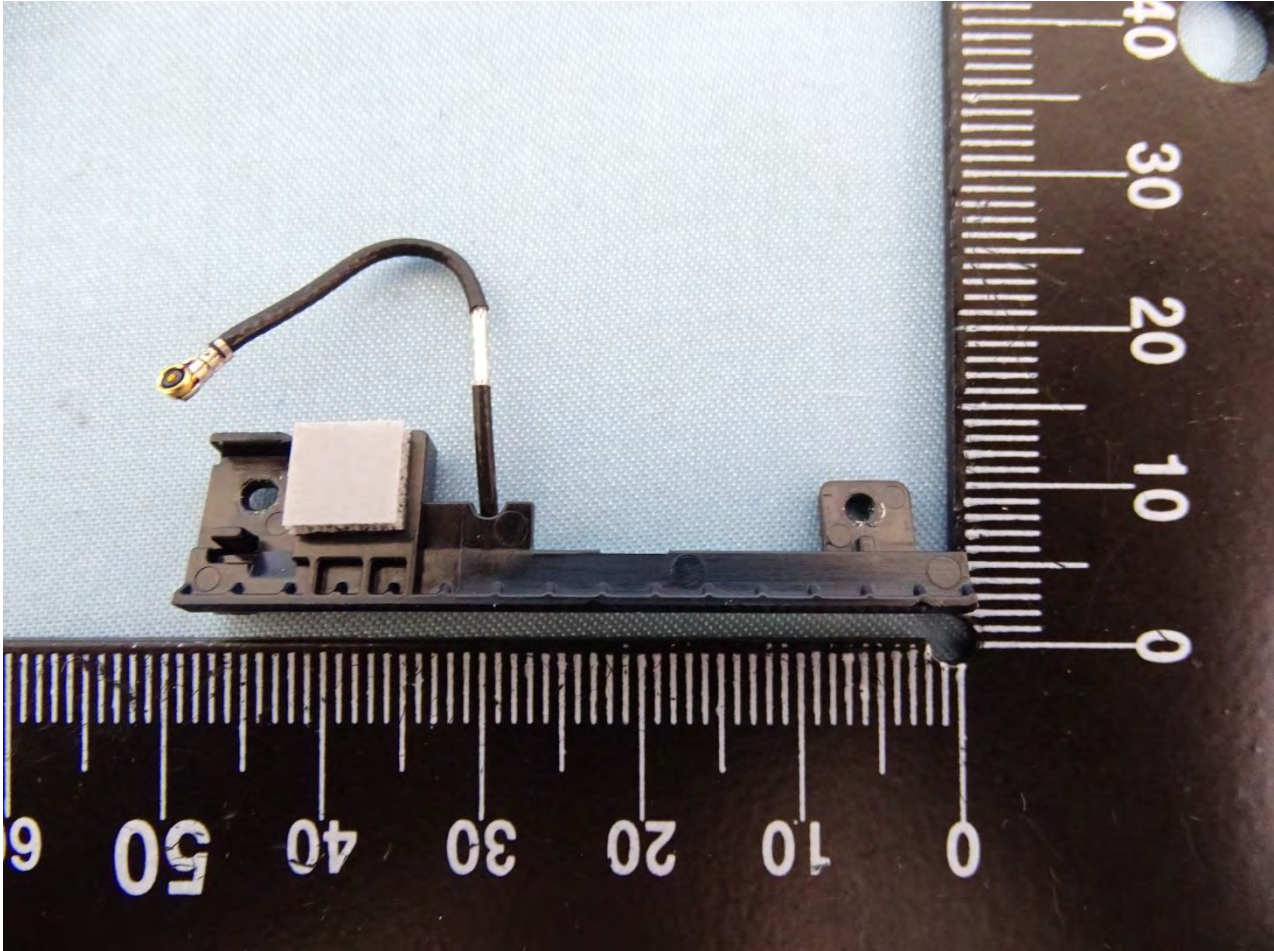

Brand Name: Zebra / Model Name: MC330M