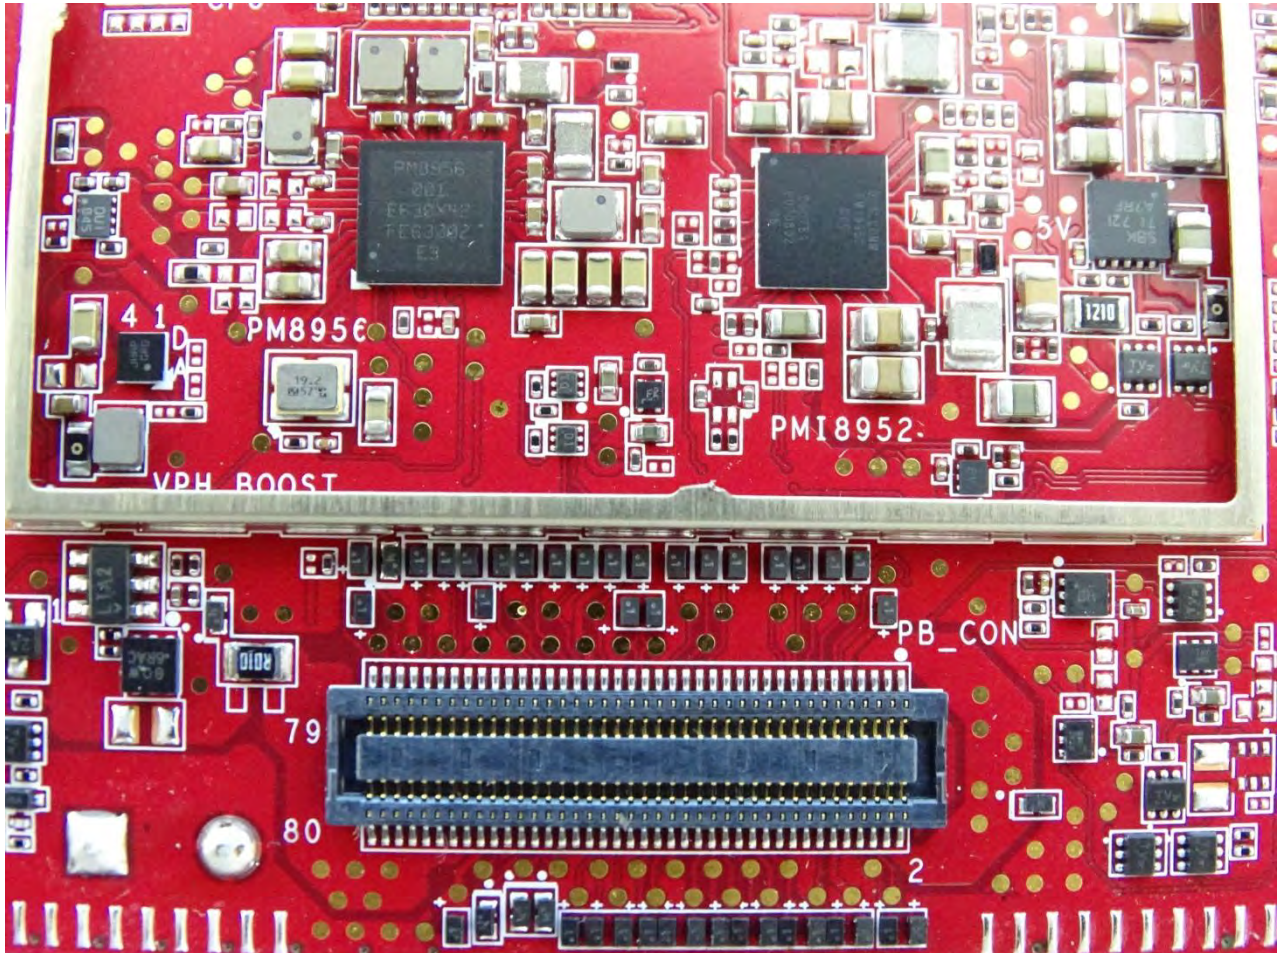

Brand Name: Zebra / Model Name: MC330M

Brand Name: Zebra / Model Name: MC330M

Brand Name: Zebra / Model Name: MC330M

Brand Name: Zebra / Model Name: MC330M

Brand Name: Zebra / Model Name: MC330M

Brand Name: Zebra / Model Name: MC330M

Brand Name: Zebra / Model Name: MC330M

Brand Name: Zebra / Model Name: MC330M

Brand Name: Zebra / Model Name: MC330M

Brand Name: Zebra / Model Name: MC330M

Brand Name: Zebra / Model Name: MC330M

Bluetooth & WLAN Main Antenna for SKU 1

Brand Name: Zebra / Model Name: MC330M

Brand Name: Zebra / Model Name: MC330M

WLAN Aux. Antenna for SKU 1

Brand Name: Zebra / Model Name: MC330M

Brand Name: Zebra / Model Name: MC330M

Bluetooth & WLAN Main Antenna for SKU 2