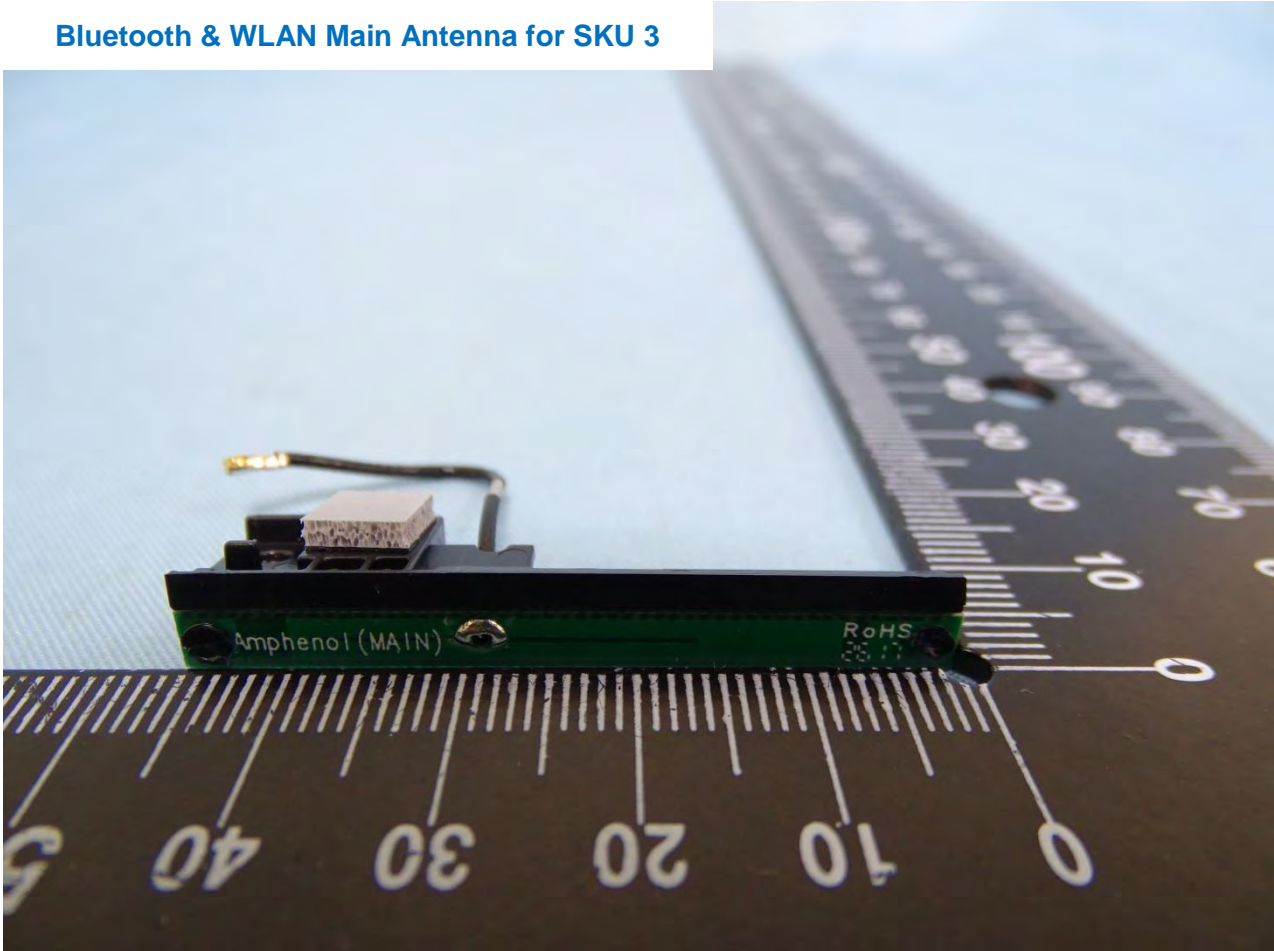

Brand Name: Zebra / Model Name: MC330M

Brand Name: Zebra / Model Name: MC330M

WLAN Aux. Antenna for SKU 2

Brand Name: Zebra / Model Name: MC330M

Brand Name: Zebra / Model Name: MC330M

Bluetooth & WLAN Main Antenna for SKU 3

Brand Name: Zebra / Model Name: MC330M

Brand Name: Zebra / Model Name: MC330M

WLAN Aux. Antenna for SKU 3

Brand Name: Zebra / Model Name: MC330M