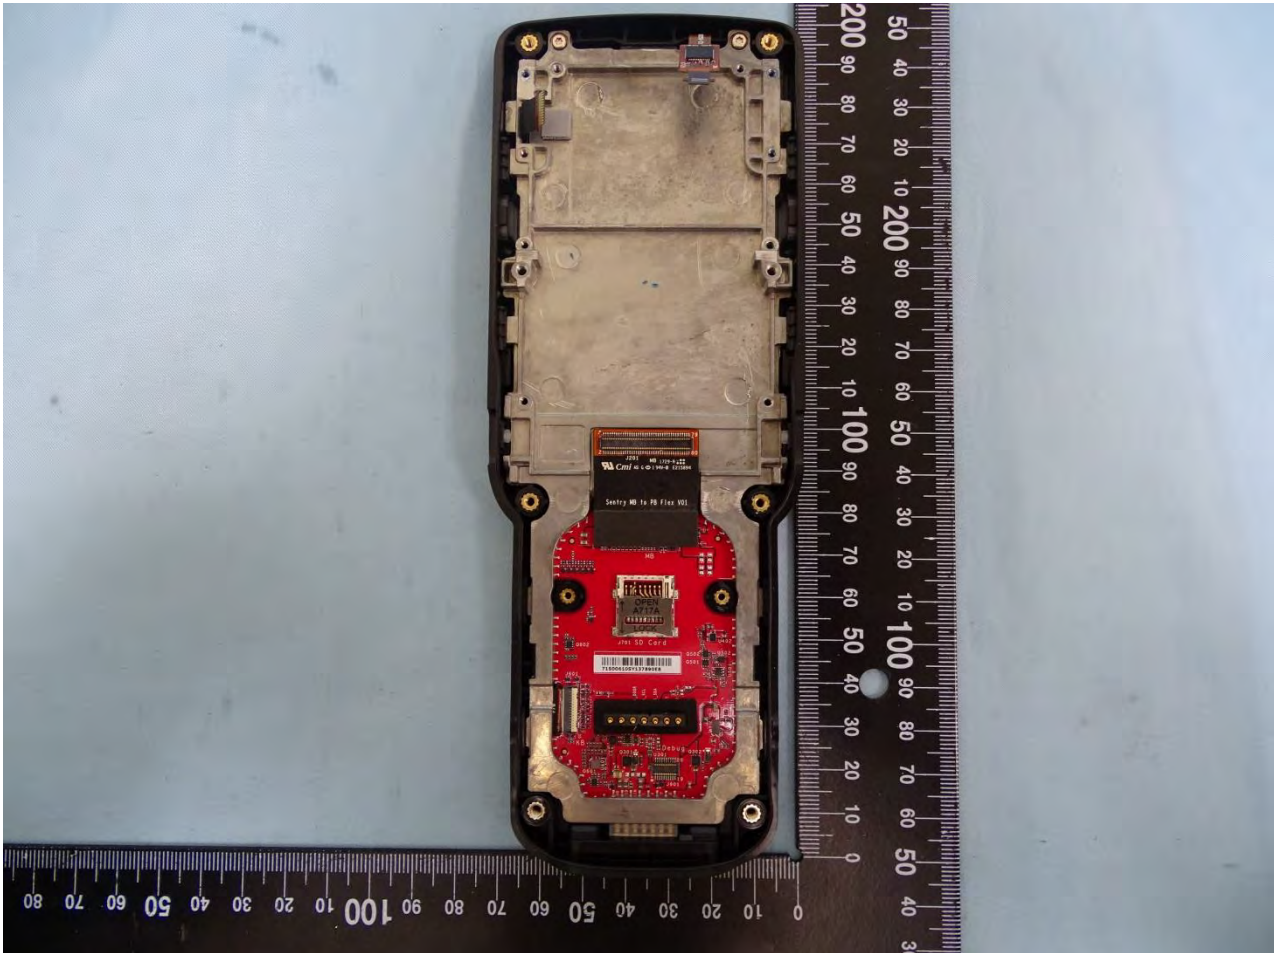

Brand Name: Zebra / Model Name: MC330M

Brand Name: Zebra / Model Name: MC330M

Brand Name: Zebra / Model Name: MC330M

Brand Name: Zebra / Model Name: MC330M

Brand Name: Zebra / Model Name: MC330M

Brand Name: Zebra / Model Name: MC330M

Brand Name: Zebra / Model Name: MC330M

Brand Name: Zebra / Model Name: MC330M

Brand Name: Zebra / Model Name: MC330M

Brand Name: Zebra / Model Name: MC330M

Brand Name: Zebra / Model Name: MC330M

Bluetooth & WLAN Main Antenna for SKU 1

Brand Name: Zebra / Model Name: MC330M

Brand Name: Zebra / Model Name: MC330M

WLAN Aux. Antenna for SKU 1

Brand Name: Zebra / Model Name: MC330M

Brand Name: Zebra / Model Name: MC330M

Bluetooth & WLAN Main Antenna for SKU 2