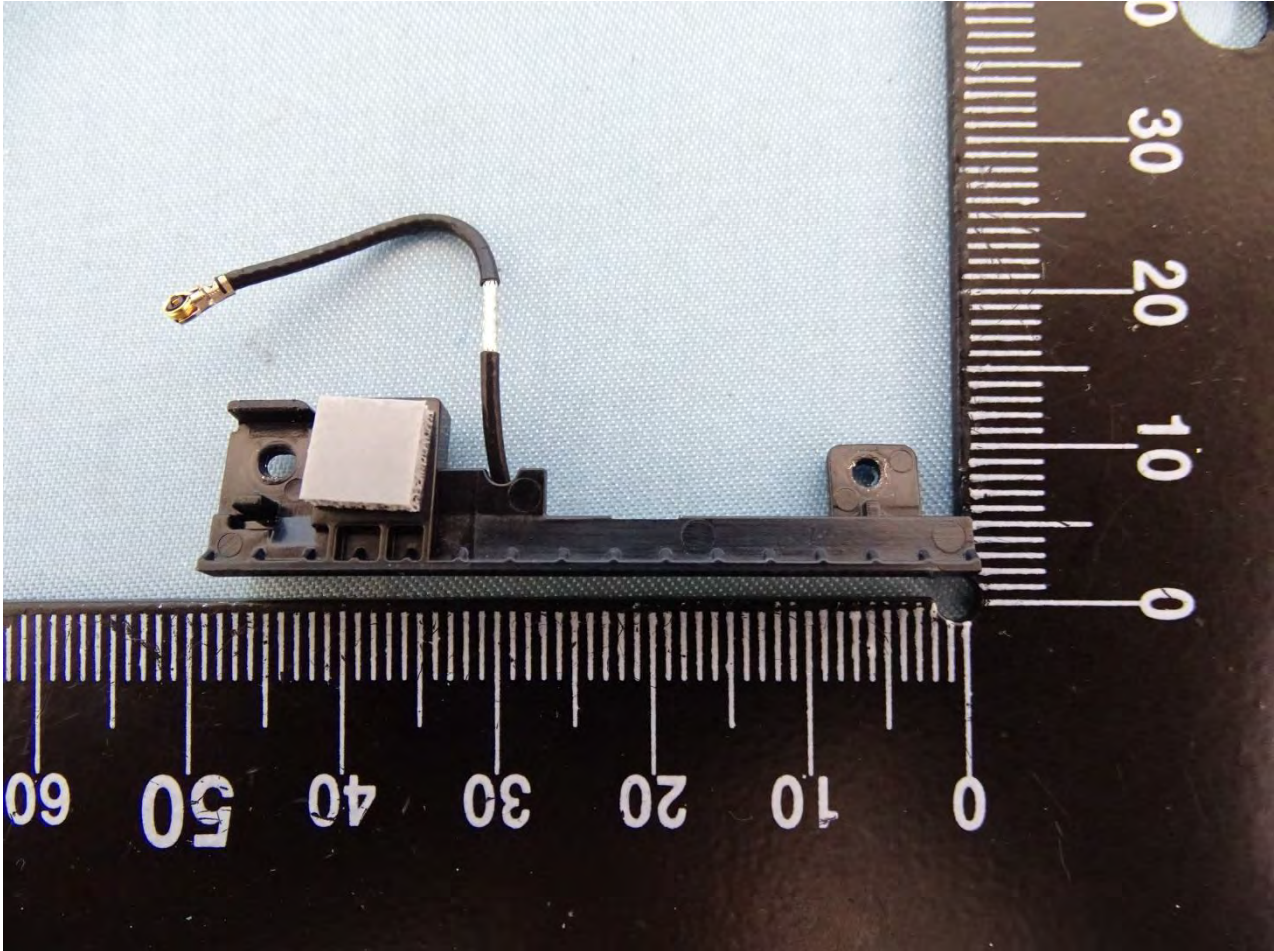

Brand Name: Zebra / Model Name: MC330M