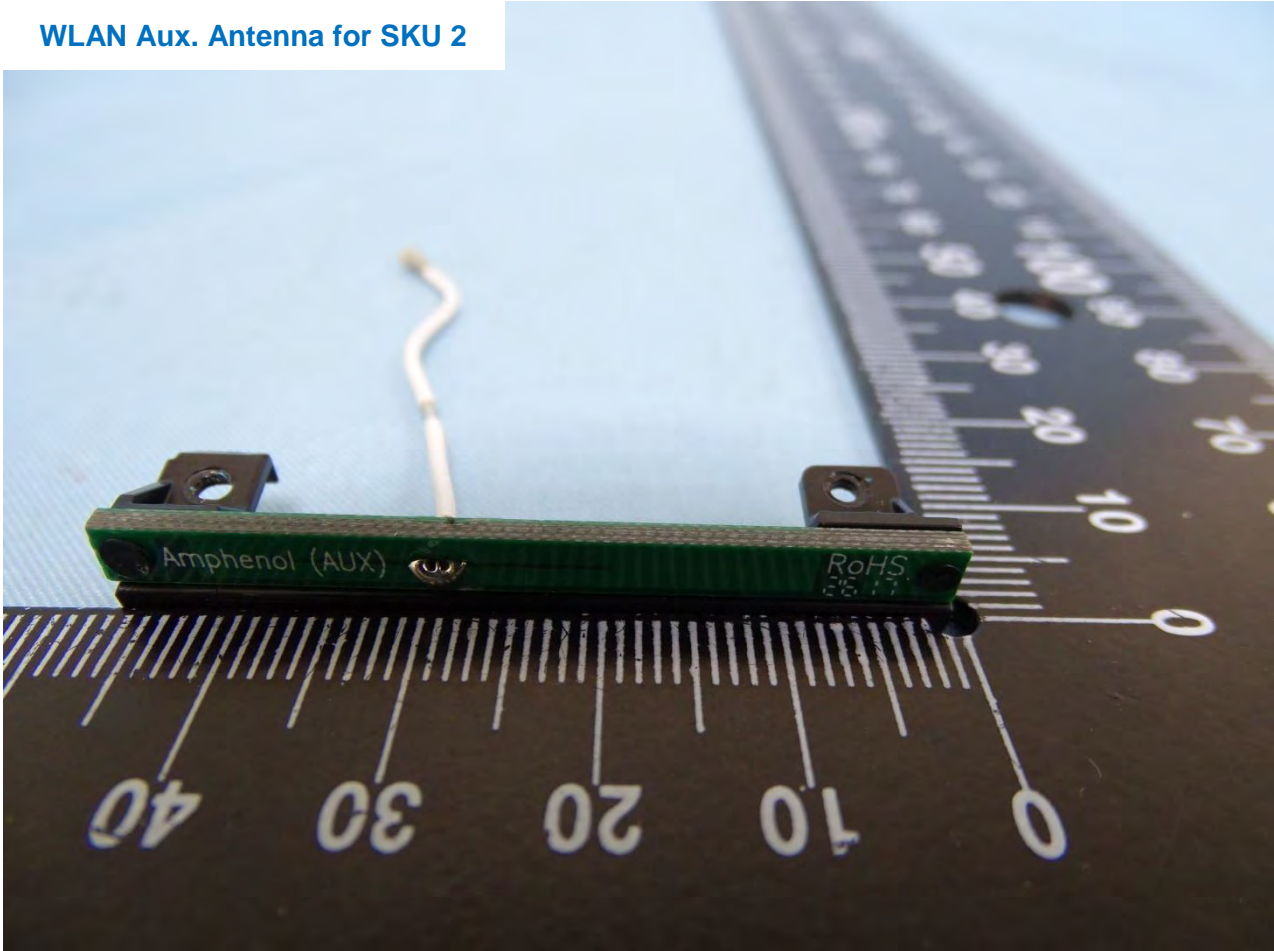

Brand Name: Zebra / Model Name: MC330M

WLAN Aux. Antenna for SKU 2