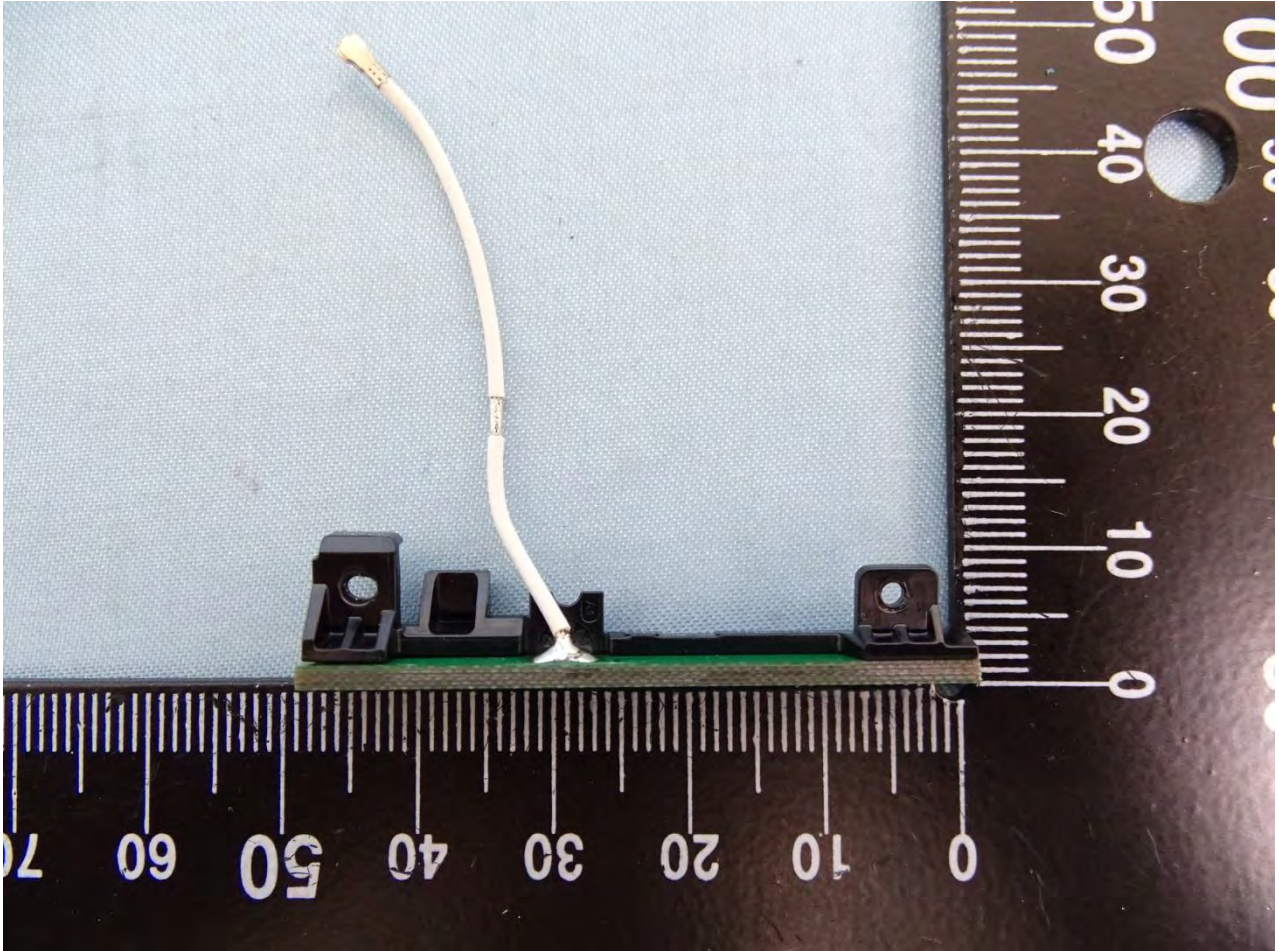

Brand Name: Zebra / Model Name: MC330M

Brand Name: Zebra / Model Name: MC330M

Brand Name: Zebra / Model Name: MC330M

Brand Name: Zebra / Model Name: MC330M

Brand Name: Zebra / Model Name: MC330M

Bluetooth & WLAN Main Antenna for SKU 1

Brand Name: Zebra / Model Name: MC330M

Brand Name: Zebra / Model Name: MC330M

WLAN Aux. Antenna for SKU 1

Brand Name: Zebra / Model Name: MC330M

Brand Name: Zebra / Model Name: MC330M

Bluetooth & WLAN Main Antenna for SKU 2