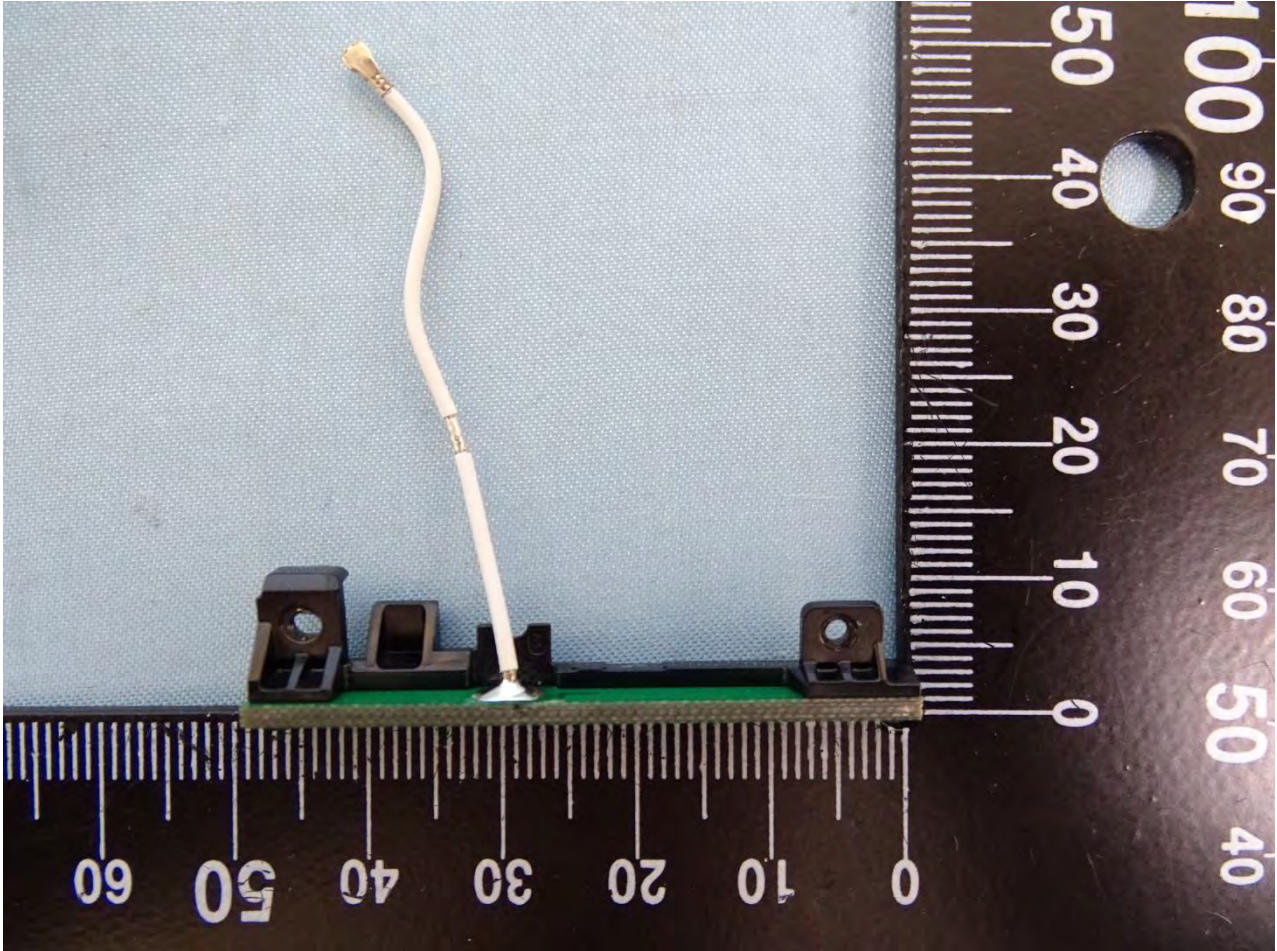

Brand Name: Zebra / Model Name: MC330M

Brand Name: Zebra / Model Name: MC330M

WLAN Aux. Antenna for SKU 2

Brand Name: Zebra / Model Name: MC330M

Brand Name: Zebra / Model Name: MC330M

Bluetooth & WLAN Main Antenna for SKU 3