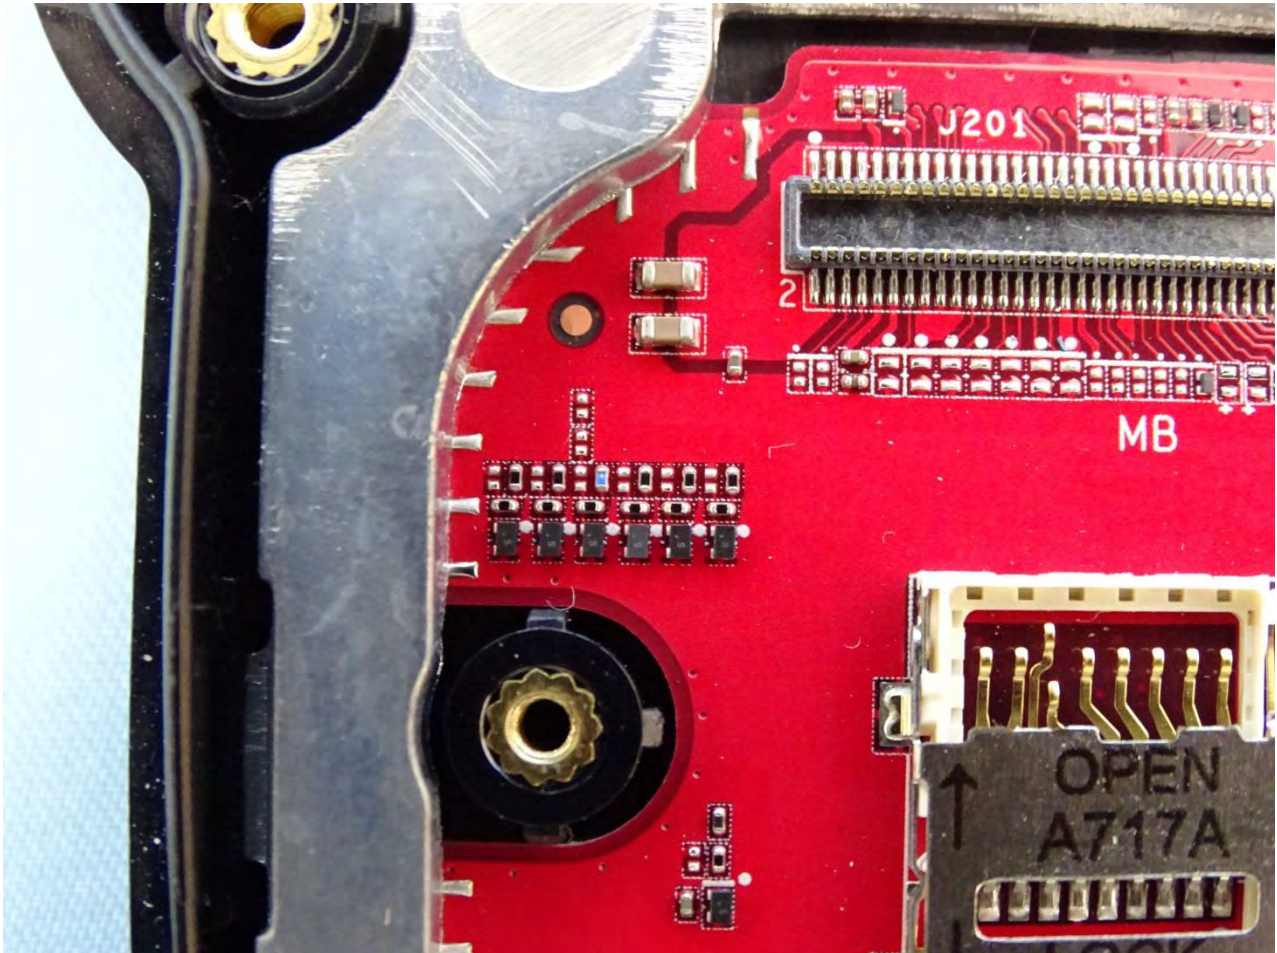

Brand Name: Zebra / Model Name: MC330M

Brand Name: Zebra / Model Name: MC330M

Brand Name: Zebra / Model Name: MC330M

Brand Name: Zebra / Model Name: MC330M

Brand Name: Zebra / Model Name: MC330M

Brand Name: Zebra / Model Name: MC330M

Brand Name: Zebra / Model Name: MC330M

Brand Name: Zebra / Model Name: MC330M

Brand Name: Zebra / Model Name: MC330M

Brand Name: Zebra / Model Name: MC330M

Brand Name: Zebra / Model Name: MC330M

Bluetooth & WLAN Main Antenna for SKU 1

Brand Name: Zebra / Model Name: MC330M

Brand Name: Zebra / Model Name: MC330M

WLAN Aux. Antenna for SKU 1

Brand Name: Zebra / Model Name: MC330M

Brand Name: Zebra / Model Name: MC330M

Bluetooth & WLAN Main Antenna for SKU 2