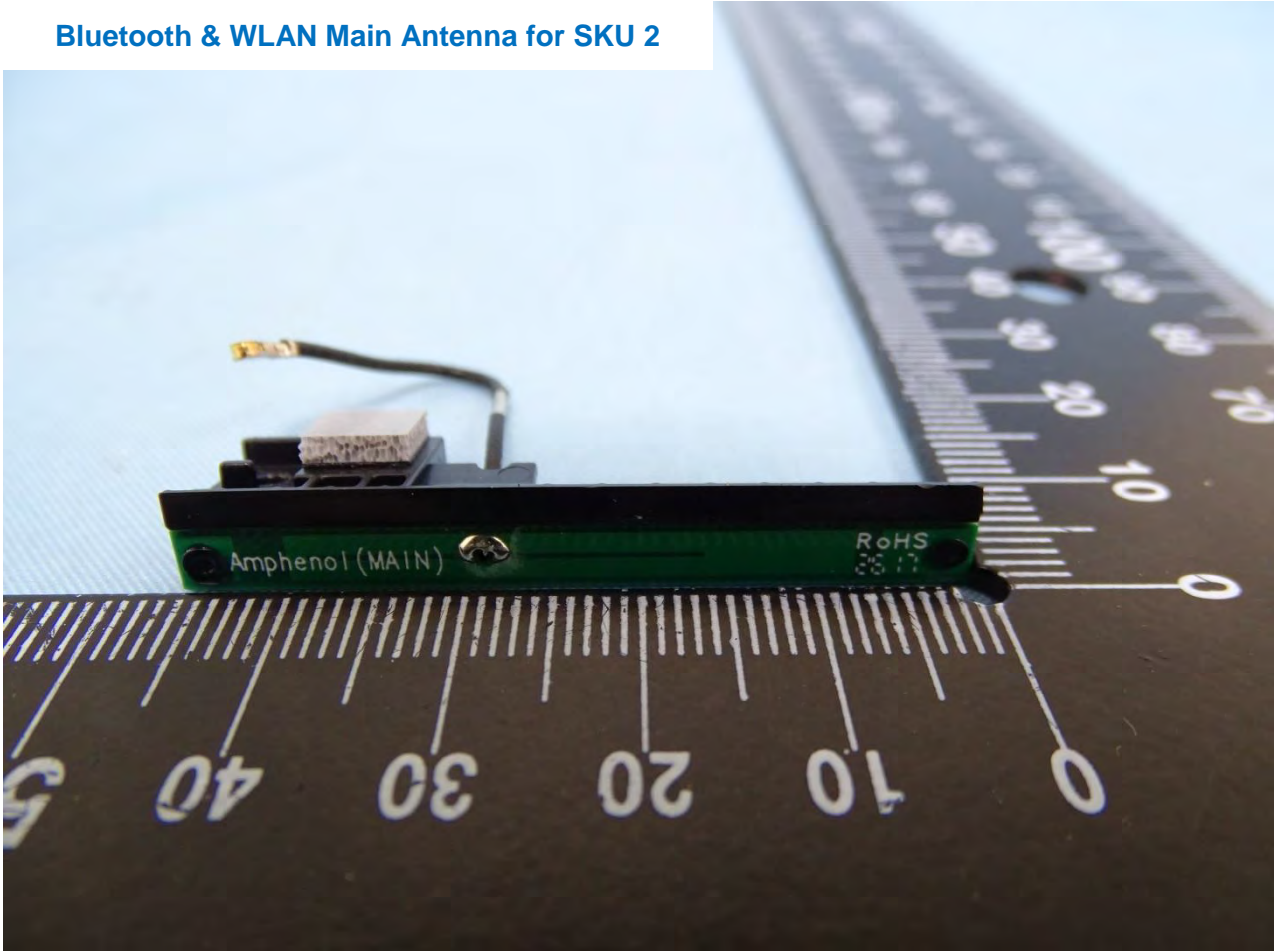

Brand Name: Zebra / Model Name: MC330M

Brand Name: Zebra / Model Name: MC330M

Brand Name: Zebra / Model Name: MC330M

Brand Name: Zebra / Model Name: MC330M

Brand Name: Zebra / Model Name: MC330M

Bluetooth & WLAN Main Antenna for SKU 1

Brand Name: Zebra / Model Name: MC330M

Brand Name: Zebra / Model Name: MC330M

WLAN Aux. Antenna for SKU 1

Brand Name: Zebra / Model Name: MC330M

Brand Name: Zebra / Model Name: MC330M

Bluetooth & WLAN Main Antenna for SKU 2