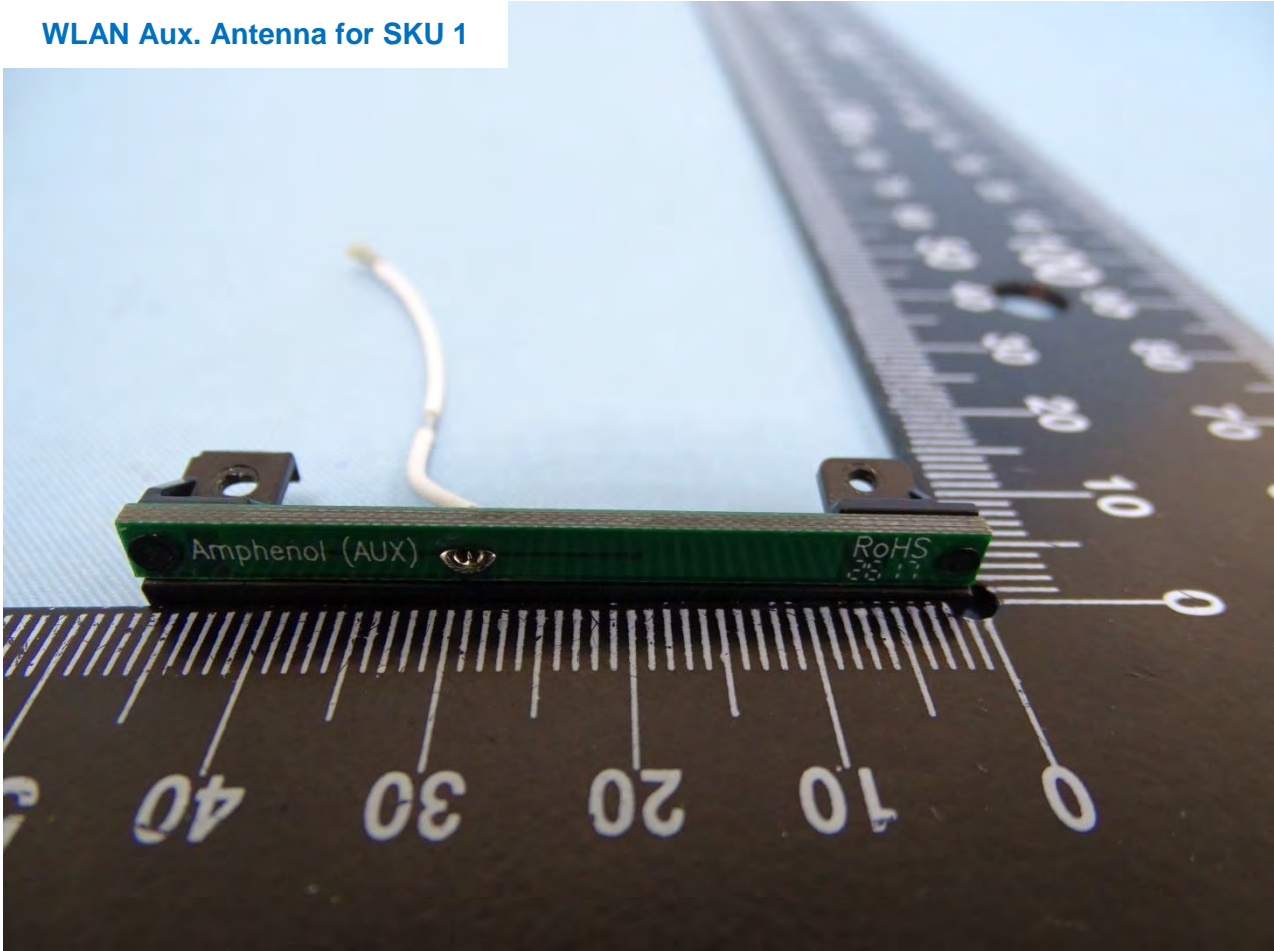

Brand Name: Zebra / Model Name: MC330M

Brand Name: Zebra / Model Name: MC330M

Brand Name: Zebra / Model Name: MC330M

Brand Name: Zebra / Model Name: MC330M

Brand Name: Zebra / Model Name: MC330M

Bluetooth & WLAN Main Antenna for SKU 1

Brand Name: Zebra / Model Name: MC330M

Brand Name: Zebra / Model Name: MC330M

WLAN Aux. Antenna for SKU 1

Brand Name: Zebra / Model Name: MC330M

Brand Name: Zebra / Model Name: MC330M

Bluetooth & WLAN Main Antenna for SKU 2