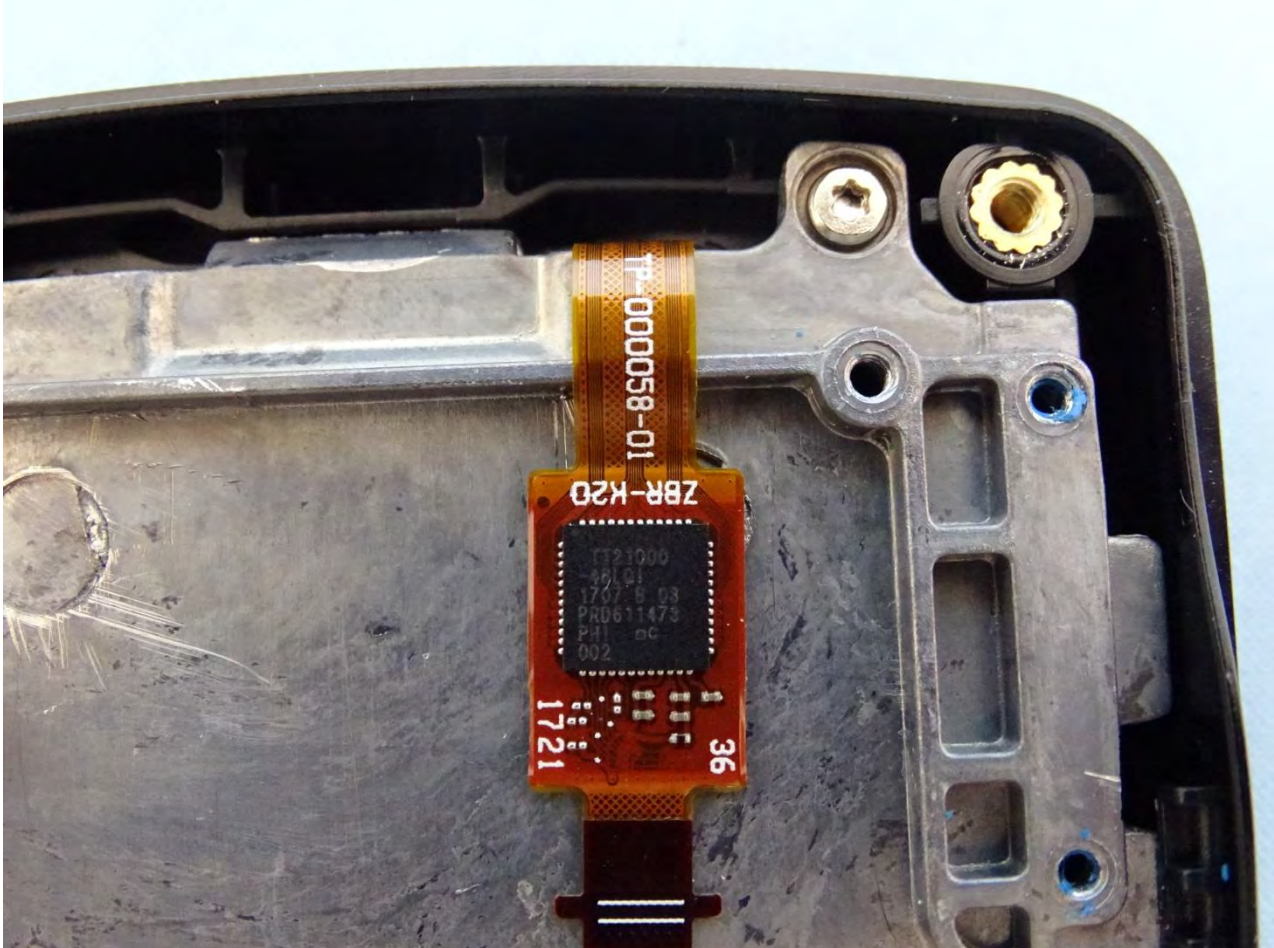

Brand Name: Zebra / Model Name: MC330M

Brand Name: Zebra / Model Name: MC330M

Brand Name: Zebra / Model Name: MC330M

Brand Name: Zebra / Model Name: MC330M

Brand Name: Zebra / Model Name: MC330M

Brand Name: Zebra / Model Name: MC330M

Brand Name: Zebra / Model Name: MC330M

Brand Name: Zebra / Model Name: MC330M

Brand Name: Zebra / Model Name: MC330M

Brand Name: Zebra / Model Name: MC330M

Brand Name: Zebra / Model Name: MC330M

Bluetooth & WLAN Main Antenna for SKU 1

Brand Name: Zebra / Model Name: MC330M

Brand Name: Zebra / Model Name: MC330M

WLAN Aux. Antenna for SKU 1

Brand Name: Zebra / Model Name: MC330M

Brand Name: Zebra / Model Name: MC330M

Bluetooth & WLAN Main Antenna for SKU 2