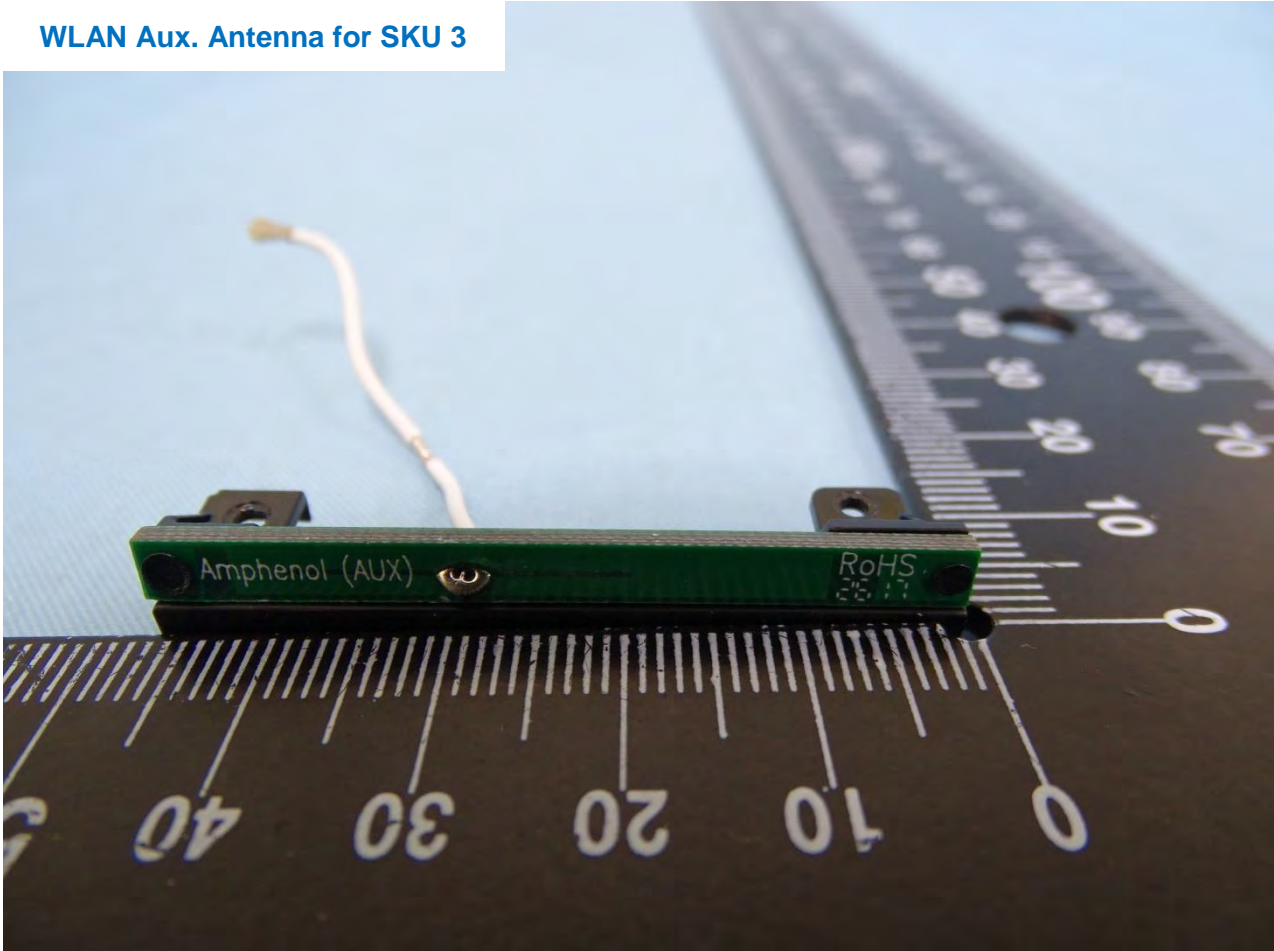

Brand Name: Zebra / Model Name: MC330M

WLAN Aux. Antenna for SKU 3