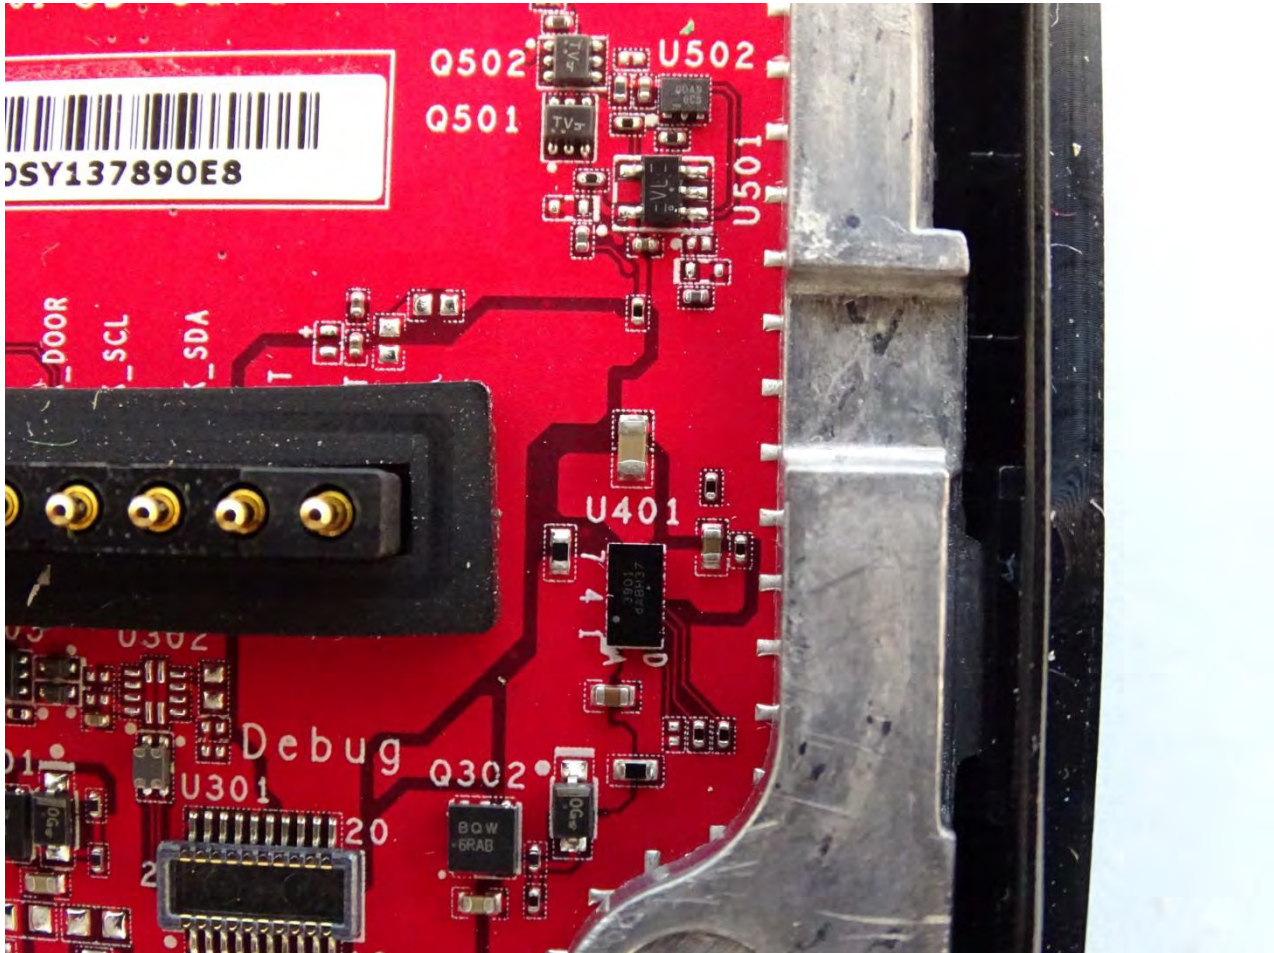

Brand Name: Zebra / Model Name: MC330M

Brand Name: Zebra / Model Name: MC330M

Brand Name: Zebra / Model Name: MC330M

Brand Name: Zebra / Model Name: MC330M

Brand Name: Zebra / Model Name: MC330M

Brand Name: Zebra / Model Name: MC330M

Brand Name: Zebra / Model Name: MC330M

Brand Name: Zebra / Model Name: MC330M

Brand Name: Zebra / Model Name: MC330M

Brand Name: Zebra / Model Name: MC330M

Brand Name: Zebra / Model Name: MC330M

Bluetooth & WLAN Main Antenna for SKU 1

Brand Name: Zebra / Model Name: MC330M

Brand Name: Zebra / Model Name: MC330M

WLAN Aux. Antenna for SKU 1

Brand Name: Zebra / Model Name: MC330M

Brand Name: Zebra / Model Name: MC330M

Bluetooth & WLAN Main Antenna for SKU 2