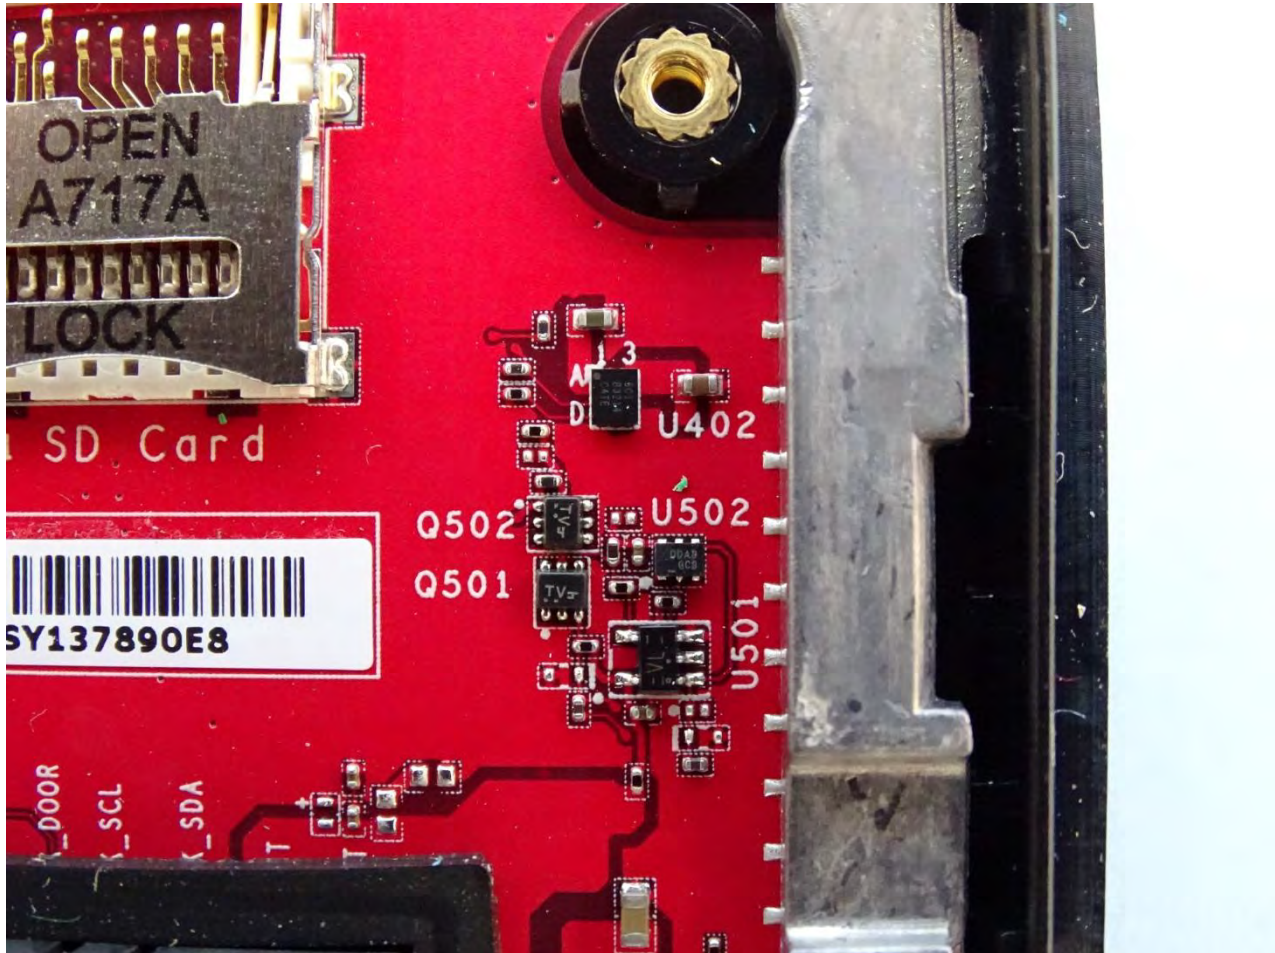

Brand Name: Zebra / Model Name: MC330M

Brand Name: Zebra / Model Name: MC330M

Brand Name: Zebra / Model Name: MC330M

Brand Name: Zebra / Model Name: MC330M

Brand Name: Zebra / Model Name: MC330M

Brand Name: Zebra / Model Name: MC330M

Brand Name: Zebra / Model Name: MC330M

Brand Name: Zebra / Model Name: MC330M

Brand Name: Zebra / Model Name: MC330M

Brand Name: Zebra / Model Name: MC330M

Brand Name: Zebra / Model Name: MC330M

Bluetooth & WLAN Main Antenna for SKU 1

Brand Name: Zebra / Model Name: MC330M

Brand Name: Zebra / Model Name: MC330M

WLAN Aux. Antenna for SKU 1

Brand Name: Zebra / Model Name: MC330M

Brand Name: Zebra / Model Name: MC330M

Bluetooth & WLAN Main Antenna for SKU 2