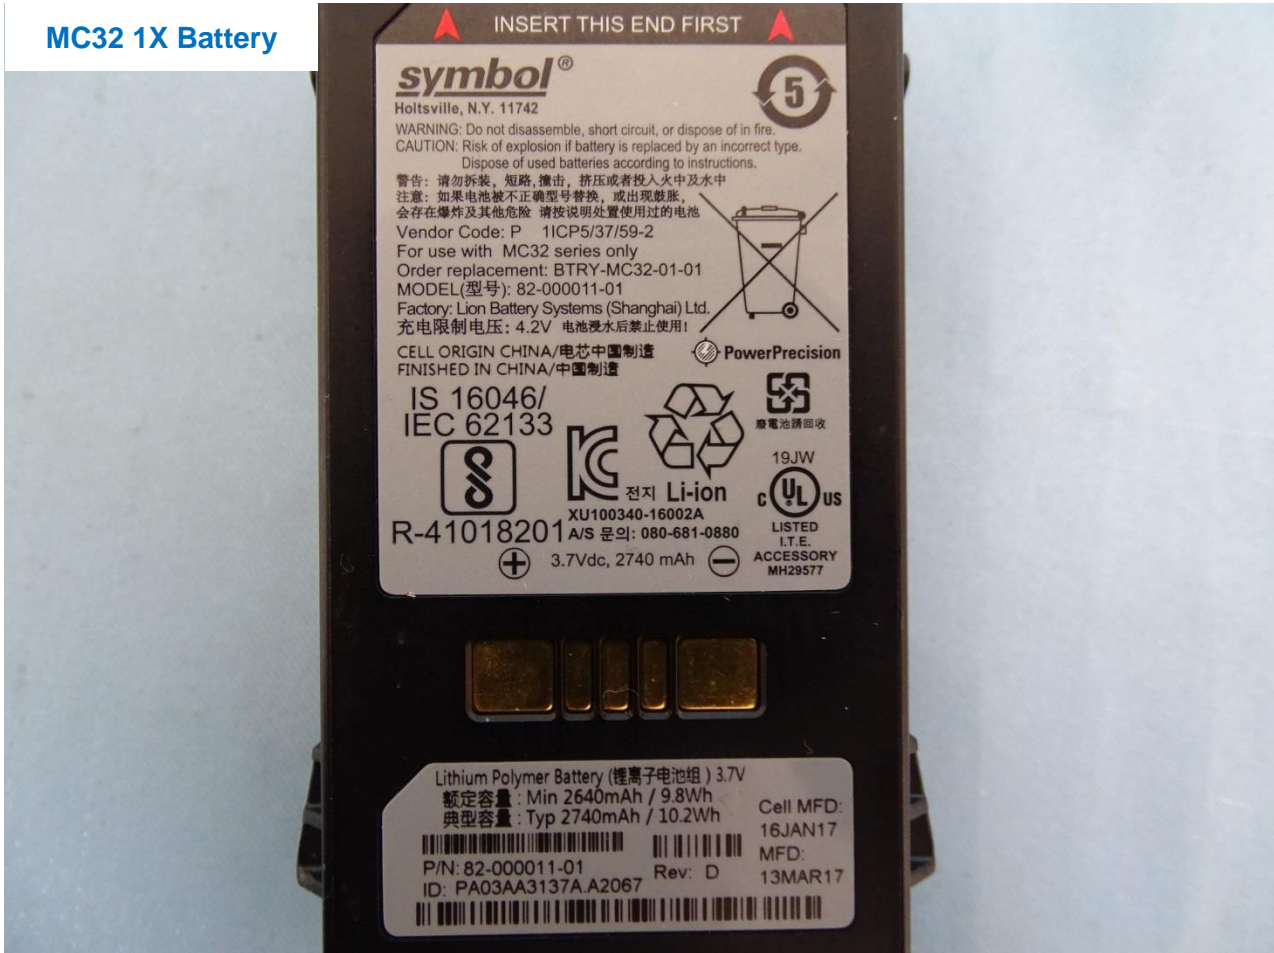

Brand Name: Zebra / Model Name: MC330M

MC32 1X Battery