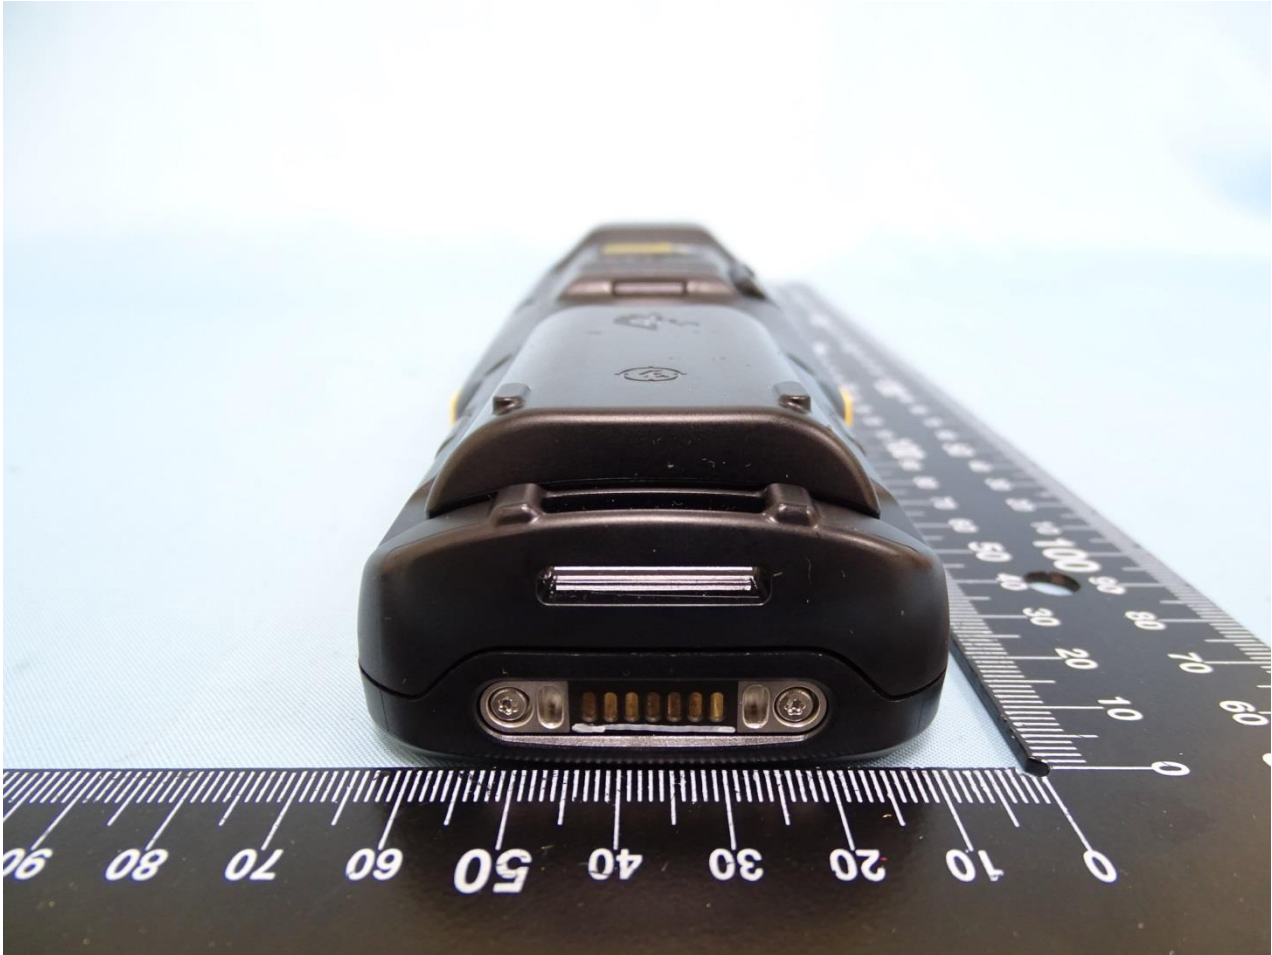

1. External Photograph of EUT

Brand Name: Zebra / Model Name: MC330M

SKU 7

Brand Name: Zebra / Model Name: MC330M

Brand Name: Zebra / Model Name: MC330M

Brand Name: Zebra / Model Name: MC330M

Brand Name: Zebra / Model Name: MC330M

Brand Name: Zebra / Model Name: MC330M

2. **Photograph of Accessory**

Brand Name: Zebra / Model Name: MC330M

Specification of Accessory		
AC Adapter 1	Brand Name	Zebra
	Part Number	PWR-BGA12V108W0WW
AC Adapter 2	Brand Name	Zebra
	Part Number	PWR-WUAU5V12W0US
MC32 1X Battery	Brand Name	Symbol
	Model Name	82-000011-01
MC32 2X Battery	Brand Name	Symbol
	Model Name	82-000012-02
Sentry 1X Battery	Brand Name	Symbol
	Model Name	BT-000338-01
Sentry 2X Battery	Brand Name	Symbol
	Model Name	BT-000337-01
U cable	Brand Name	Symbol
	Model Name	CBL-MC33-USBCHG-01

Remark: For accessories equipped with this EUT, please refer to the following photos.

Brand Name: Zebra / Model Name: MC330M

SKU 7

Brand Name: Zebra / Model Name: MC330M

Adapter 1

Brand Name: Zebra / Model Name: MC330M

Sentry 2X Battery