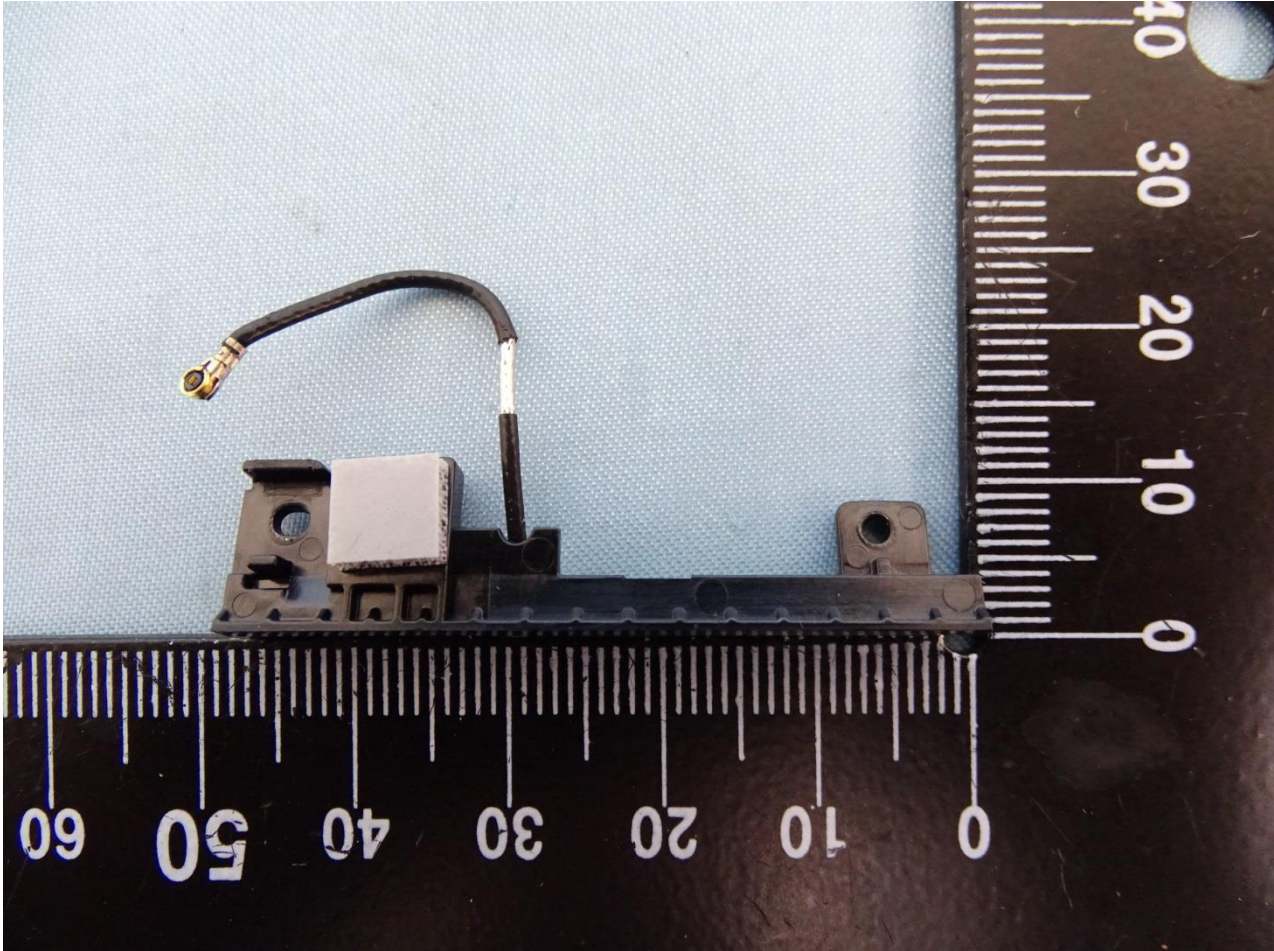

Brand Name: Zebra / Model Name: MC330M

Brand Name: Zebra / Model Name: MC330M

Brand Name: Zebra / Model Name: MC330M

Brand Name: Zebra / Model Name: MC330M

Brand Name: Zebra / Model Name: MC330M

Brand Name: Zebra / Model Name: MC330M

Brand Name: Zebra / Model Name: MC330M

Brand Name: Zebra / Model Name: MC330M

Bluetooth & WLAN Main Antenna for SKU 7

Brand Name: Zebra / Model Name: MC330M

Brand Name: Zebra / Model Name: MC330M

WLAN Aux. Antenna for SKU 7

Brand Name: Zebra / Model Name: MC330M