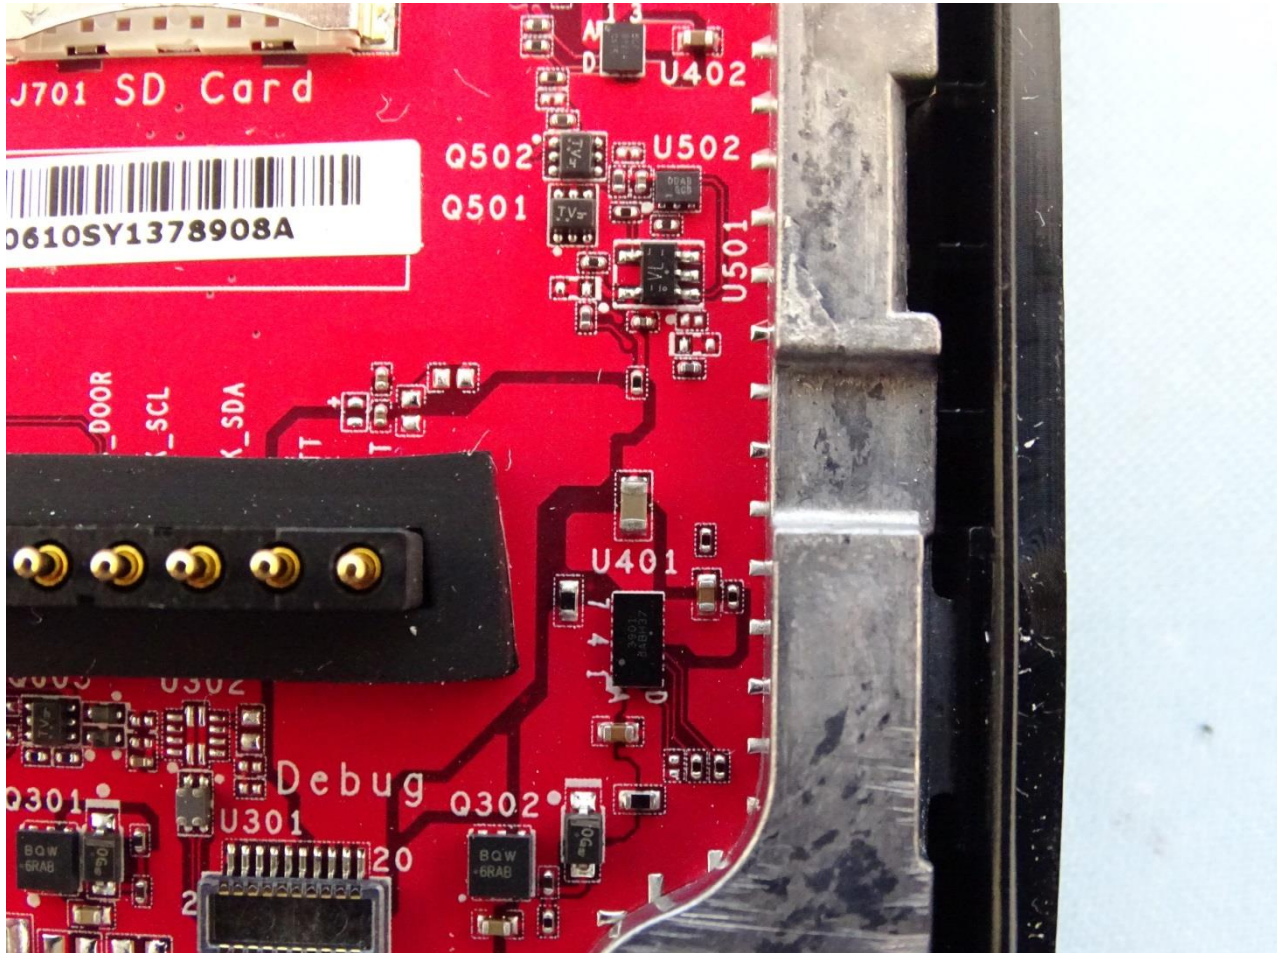

Brand Name: Zebra / Model Name: MC330M

Brand Name: Zebra / Model Name: MC330M

Brand Name: Zebra / Model Name: MC330M

Brand Name: Zebra / Model Name: MC330M

Brand Name: Zebra / Model Name: MC330M

Brand Name: Zebra / Model Name: MC330M

Brand Name: Zebra / Model Name: MC330M

Brand Name: Zebra / Model Name: MC330M

Bluetooth & WLAN Main Antenna for SKU 7

Brand Name: Zebra / Model Name: MC330M

Brand Name: Zebra / Model Name: MC330M

WLAN Aux. Antenna for SKU 7

Brand Name: Zebra / Model Name: MC330M