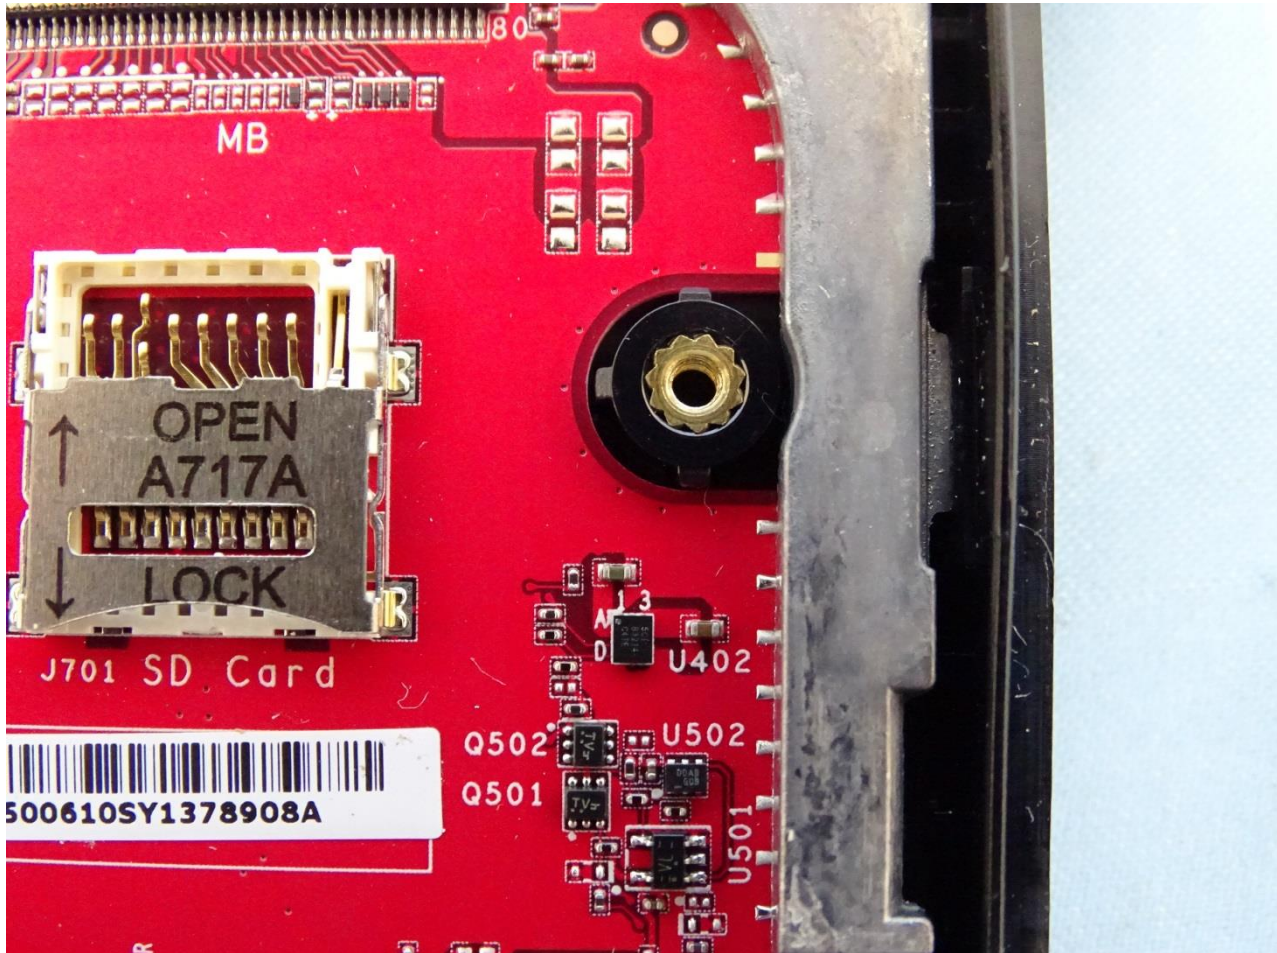

Brand Name: Zebra / Model Name: MC330M

Brand Name: Zebra / Model Name: MC330M

Brand Name: Zebra / Model Name: MC330M

Brand Name: Zebra / Model Name: MC330M

Brand Name: Zebra / Model Name: MC330M

Brand Name: Zebra / Model Name: MC330M

Brand Name: Zebra / Model Name: MC330M

Brand Name: Zebra / Model Name: MC330M

Bluetooth & WLAN Main Antenna for SKU 7

Brand Name: Zebra / Model Name: MC330M

Brand Name: Zebra / Model Name: MC330M

WLAN Aux. Antenna for SKU 7

Brand Name: Zebra / Model Name: MC330M