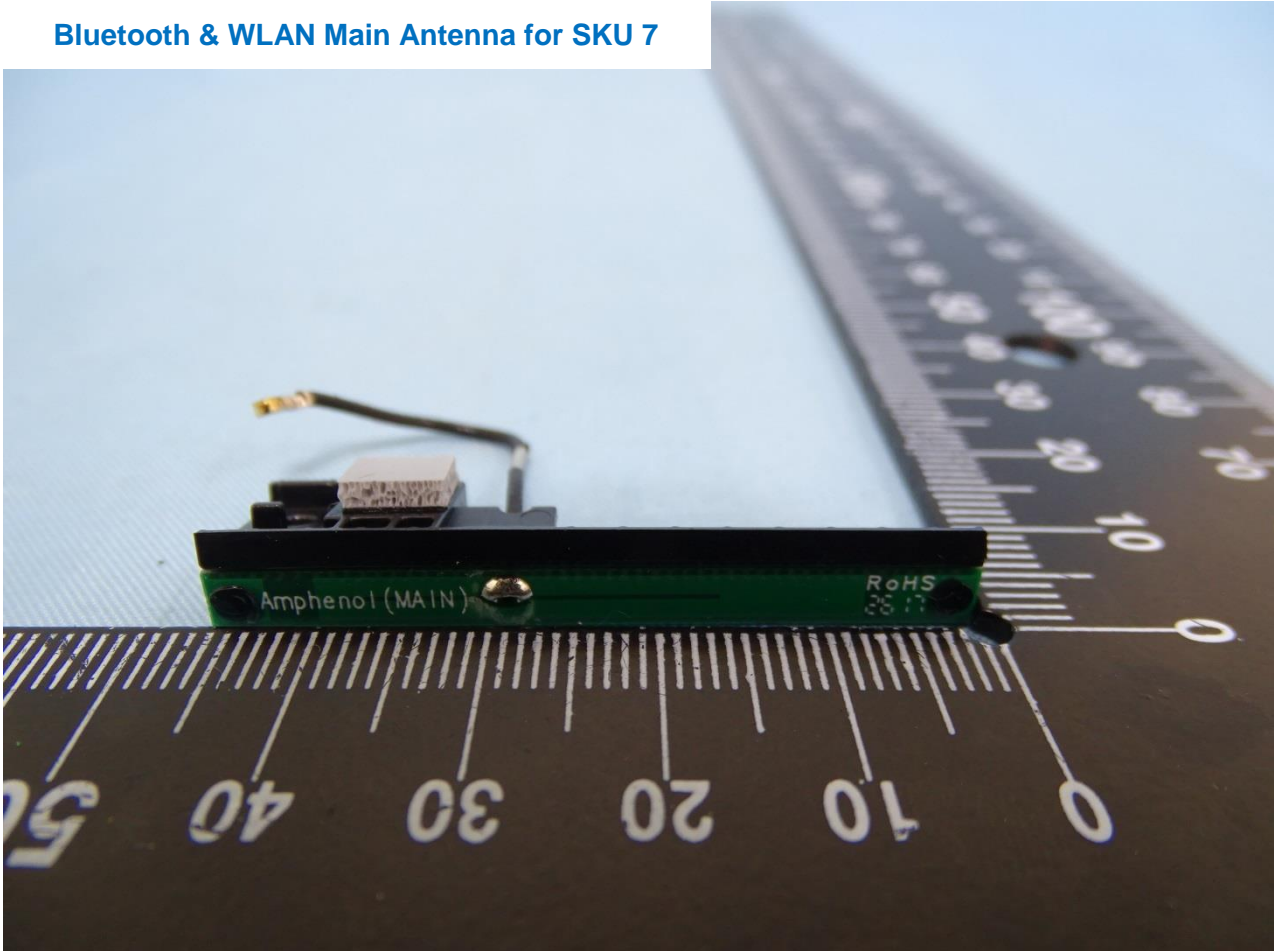

Brand Name: Zebra / Model Name: MC330M

Brand Name: Zebra / Model Name: MC330M

Brand Name: Zebra / Model Name: MC330M

Brand Name: Zebra / Model Name: MC330M

Brand Name: Zebra / Model Name: MC330M

Brand Name: Zebra / Model Name: MC330M

Brand Name: Zebra / Model Name: MC330M

Brand Name: Zebra / Model Name: MC330M

Bluetooth & WLAN Main Antenna for SKU 7

Brand Name: Zebra / Model Name: MC330M

Brand Name: Zebra / Model Name: MC330M

WLAN Aux. Antenna for SKU 7

Brand Name: Zebra / Model Name: MC330M