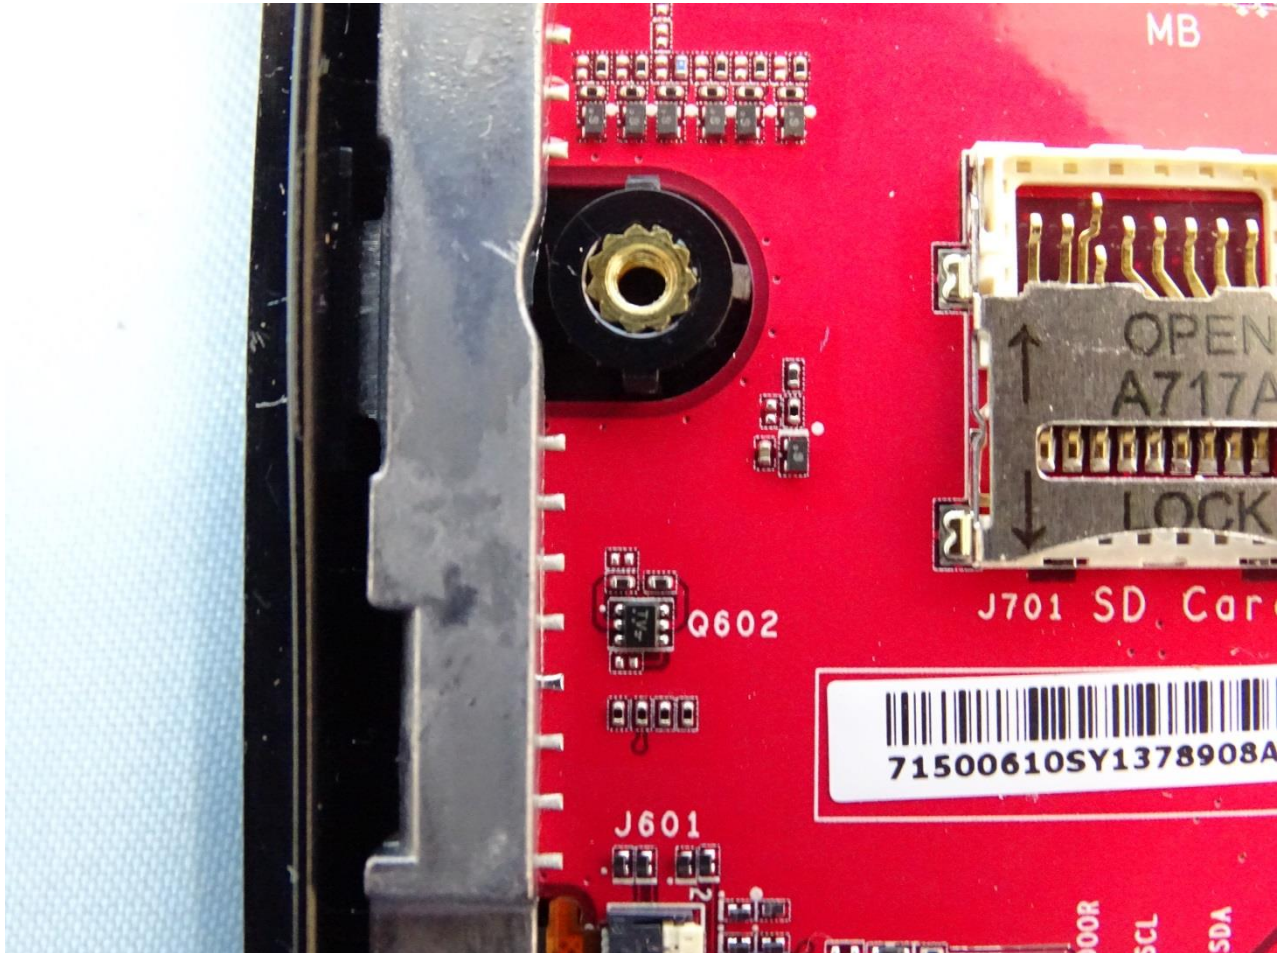

Brand Name: Zebra / Model Name: MC330M

Brand Name: Zebra / Model Name: MC330M

Brand Name: Zebra / Model Name: MC330M

Brand Name: Zebra / Model Name: MC330M

Brand Name: Zebra / Model Name: MC330M

Brand Name: Zebra / Model Name: MC330M

Brand Name: Zebra / Model Name: MC330M

Brand Name: Zebra / Model Name: MC330M

Bluetooth & WLAN Main Antenna for SKU 7

Brand Name: Zebra / Model Name: MC330M

Brand Name: Zebra / Model Name: MC330M

WLAN Aux. Antenna for SKU 7

Brand Name: Zebra / Model Name: MC330M