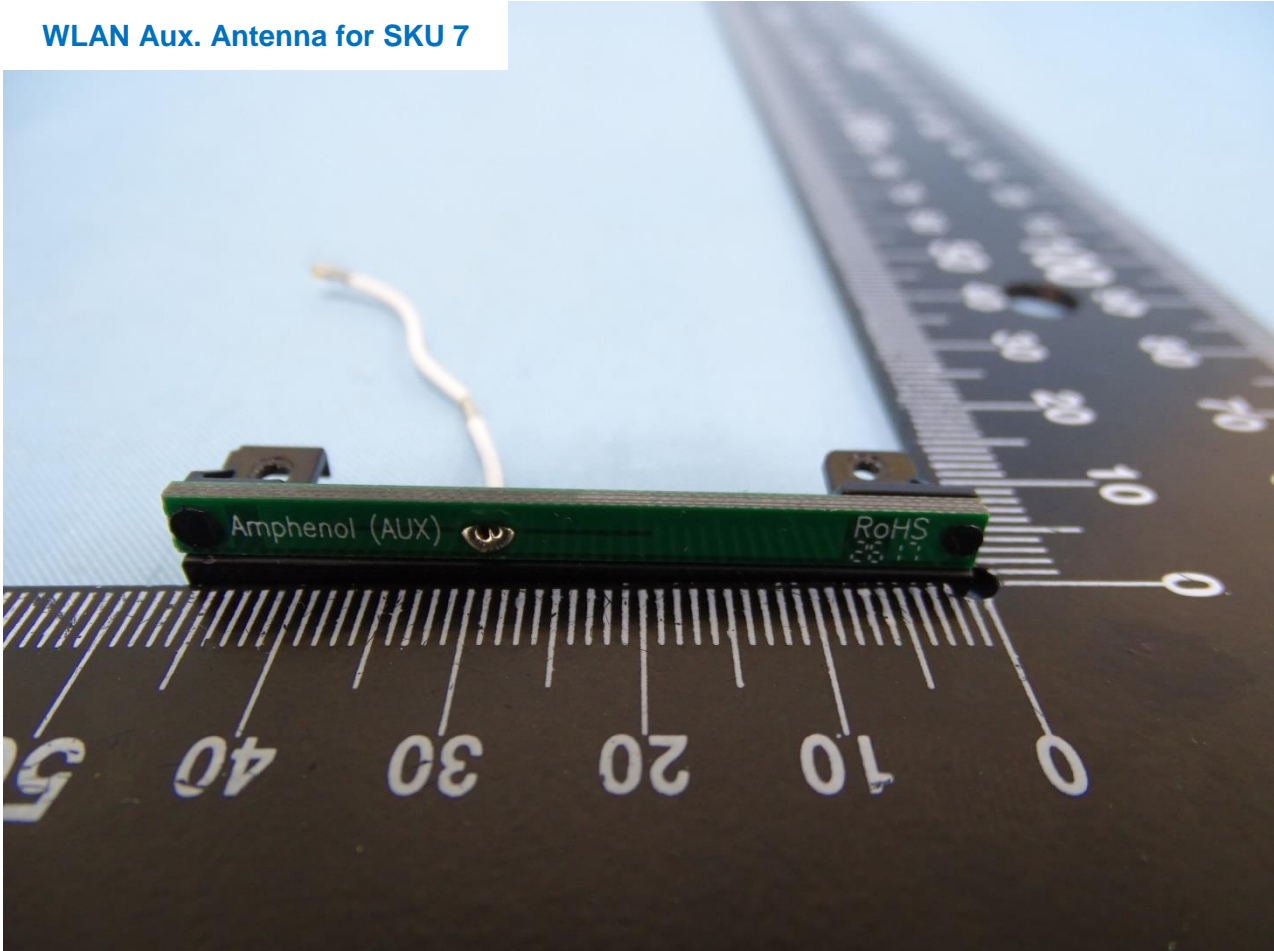

Brand Name: Zebra / Model Name: MC330M

Brand Name: Zebra / Model Name: MC330M

Bluetooth & WLAN Main Antenna for SKU 7

Brand Name: Zebra / Model Name: MC330M

Brand Name: Zebra / Model Name: MC330M

WLAN Aux. Antenna for SKU 7

Brand Name: Zebra / Model Name: MC330M