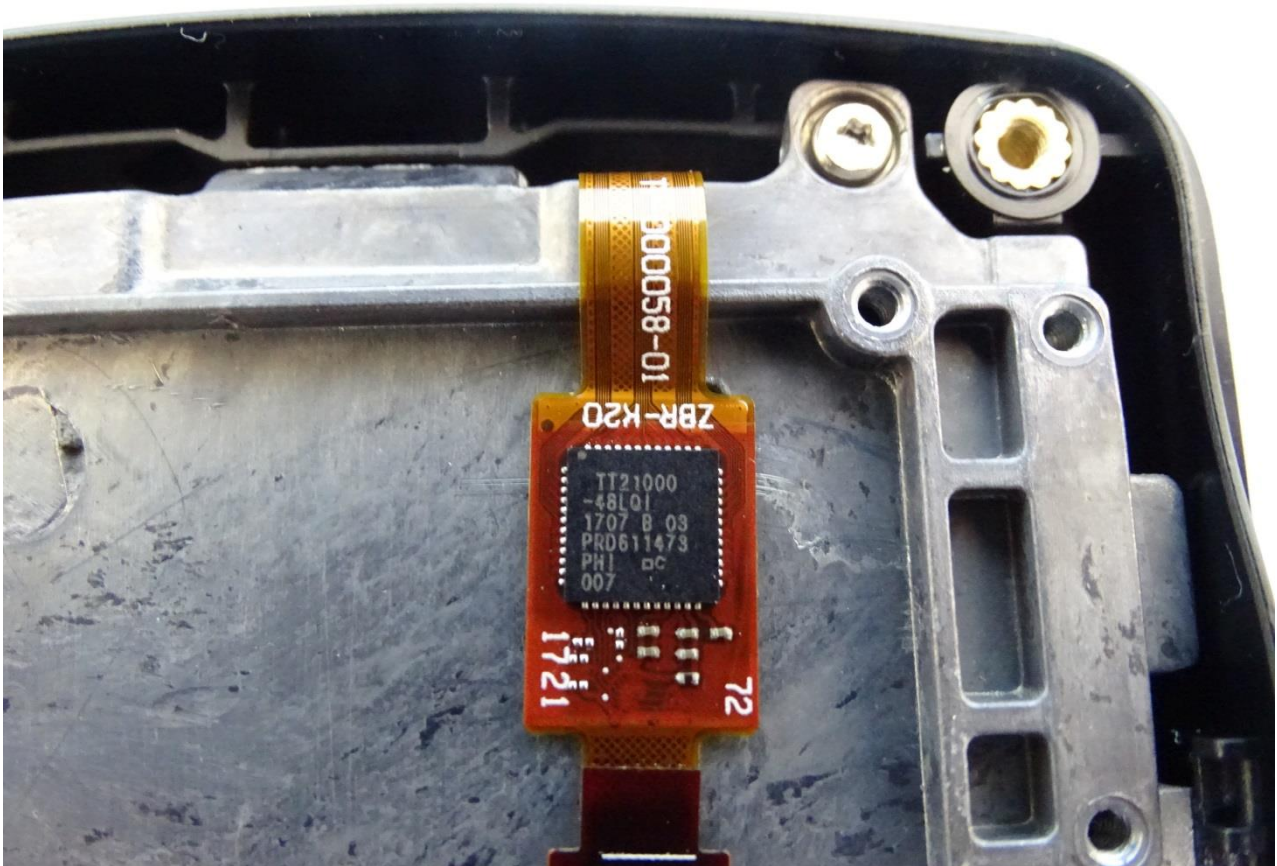

Brand Name: Zebra / Model Name: MC330M

Brand Name: Zebra / Model Name: MC330M

Brand Name: Zebra / Model Name: MC330M

Brand Name: Zebra / Model Name: MC330M

Brand Name: Zebra / Model Name: MC330M

Brand Name: Zebra / Model Name: MC330M

Brand Name: Zebra / Model Name: MC330M

Brand Name: Zebra / Model Name: MC330M

Bluetooth & WLAN Main Antenna for SKU 7

Brand Name: Zebra / Model Name: MC330M

Brand Name: Zebra / Model Name: MC330M

WLAN Aux. Antenna for SKU 7

Brand Name: Zebra / Model Name: MC330M