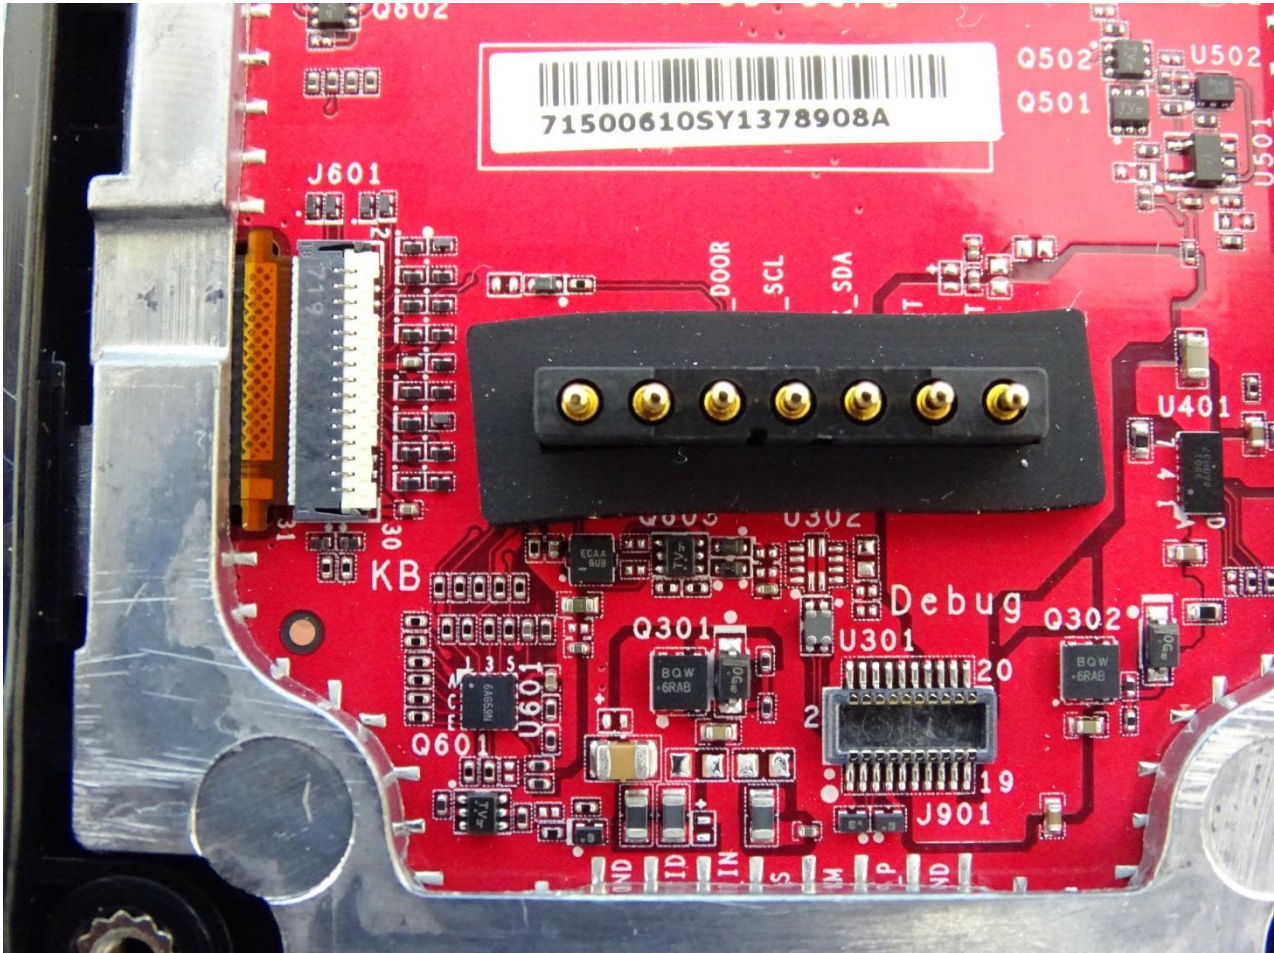

Brand Name: Zebra / Model Name: MC330M

Brand Name: Zebra / Model Name: MC330M

Brand Name: Zebra / Model Name: MC330M

Brand Name: Zebra / Model Name: MC330M

Brand Name: Zebra / Model Name: MC330M

Brand Name: Zebra / Model Name: MC330M

Brand Name: Zebra / Model Name: MC330M

Brand Name: Zebra / Model Name: MC330M

Bluetooth & WLAN Main Antenna for SKU 7

Brand Name: Zebra / Model Name: MC330M

Brand Name: Zebra / Model Name: MC330M

WLAN Aux. Antenna for SKU 7

Brand Name: Zebra / Model Name: MC330M