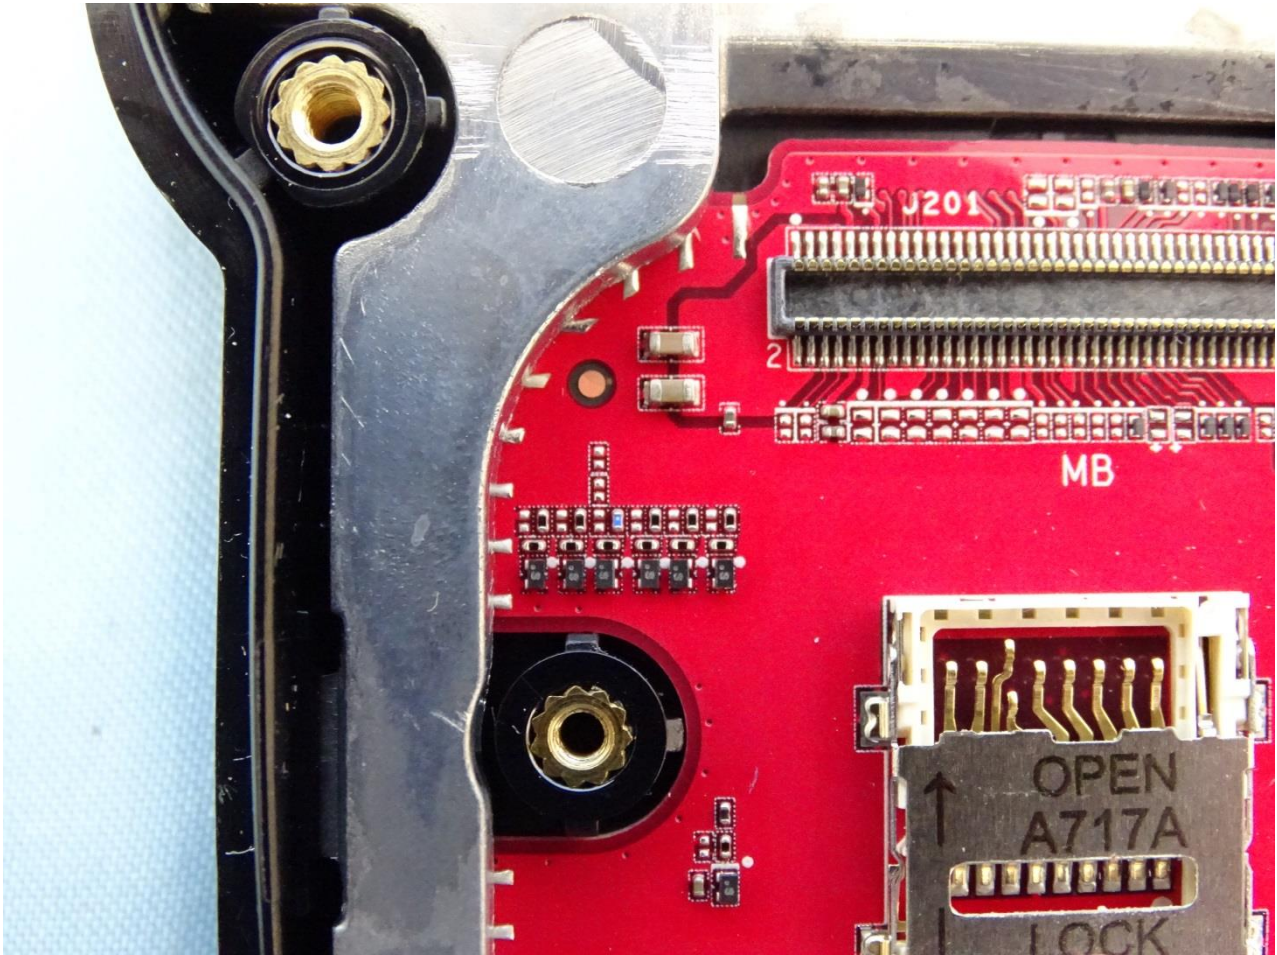

Brand Name: Zebra / Model Name: MC330M

Brand Name: Zebra / Model Name: MC330M

Brand Name: Zebra / Model Name: MC330M

Brand Name: Zebra / Model Name: MC330M

Brand Name: Zebra / Model Name: MC330M

Brand Name: Zebra / Model Name: MC330M

Brand Name: Zebra / Model Name: MC330M

Brand Name: Zebra / Model Name: MC330M

Bluetooth & WLAN Main Antenna for SKU 7

Brand Name: Zebra / Model Name: MC330M

Brand Name: Zebra / Model Name: MC330M

WLAN Aux. Antenna for SKU 7

Brand Name: Zebra / Model Name: MC330M