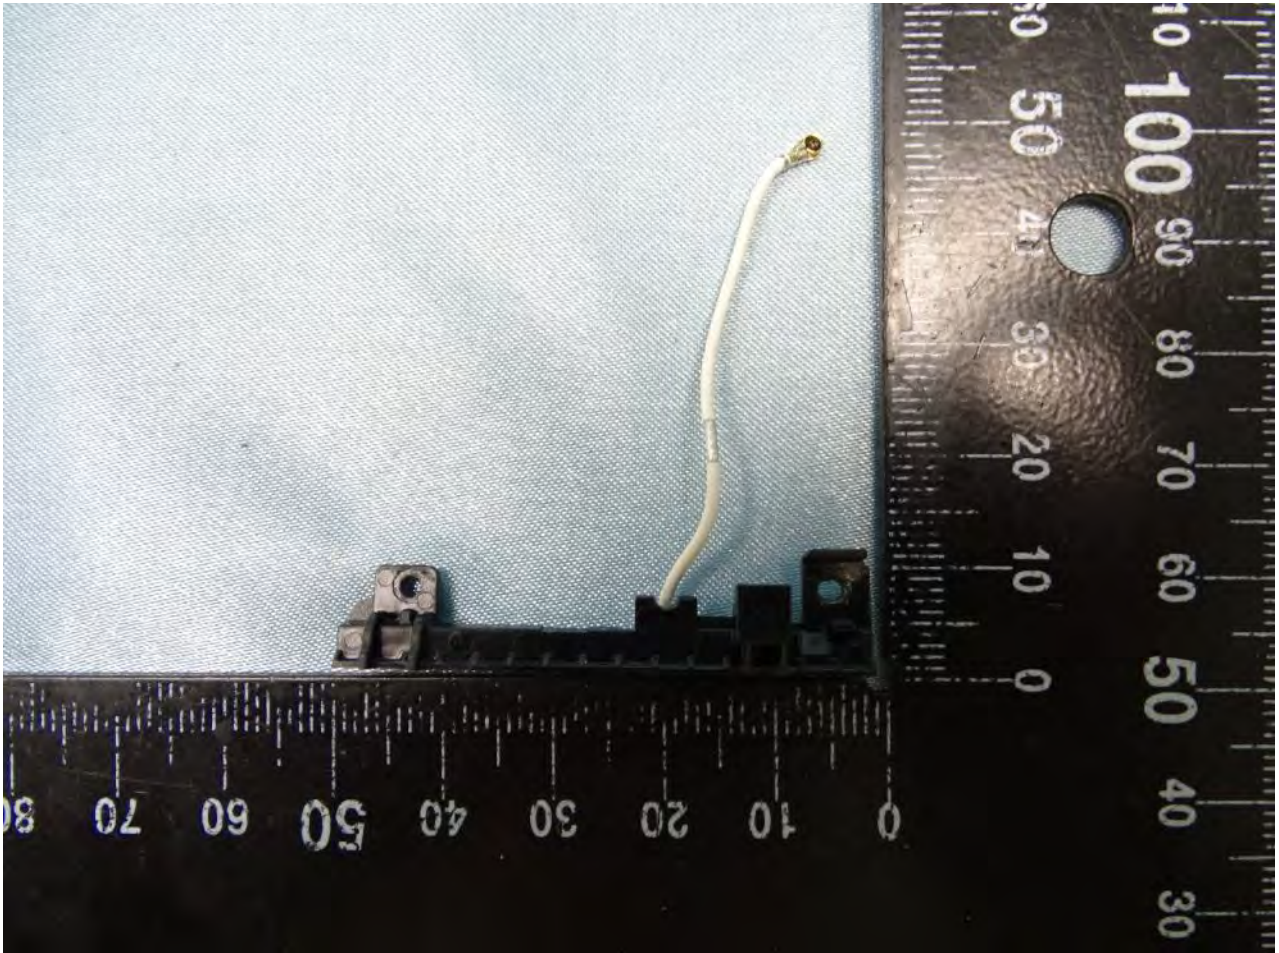

Brand Name: Zebra / Model Name: MC330L