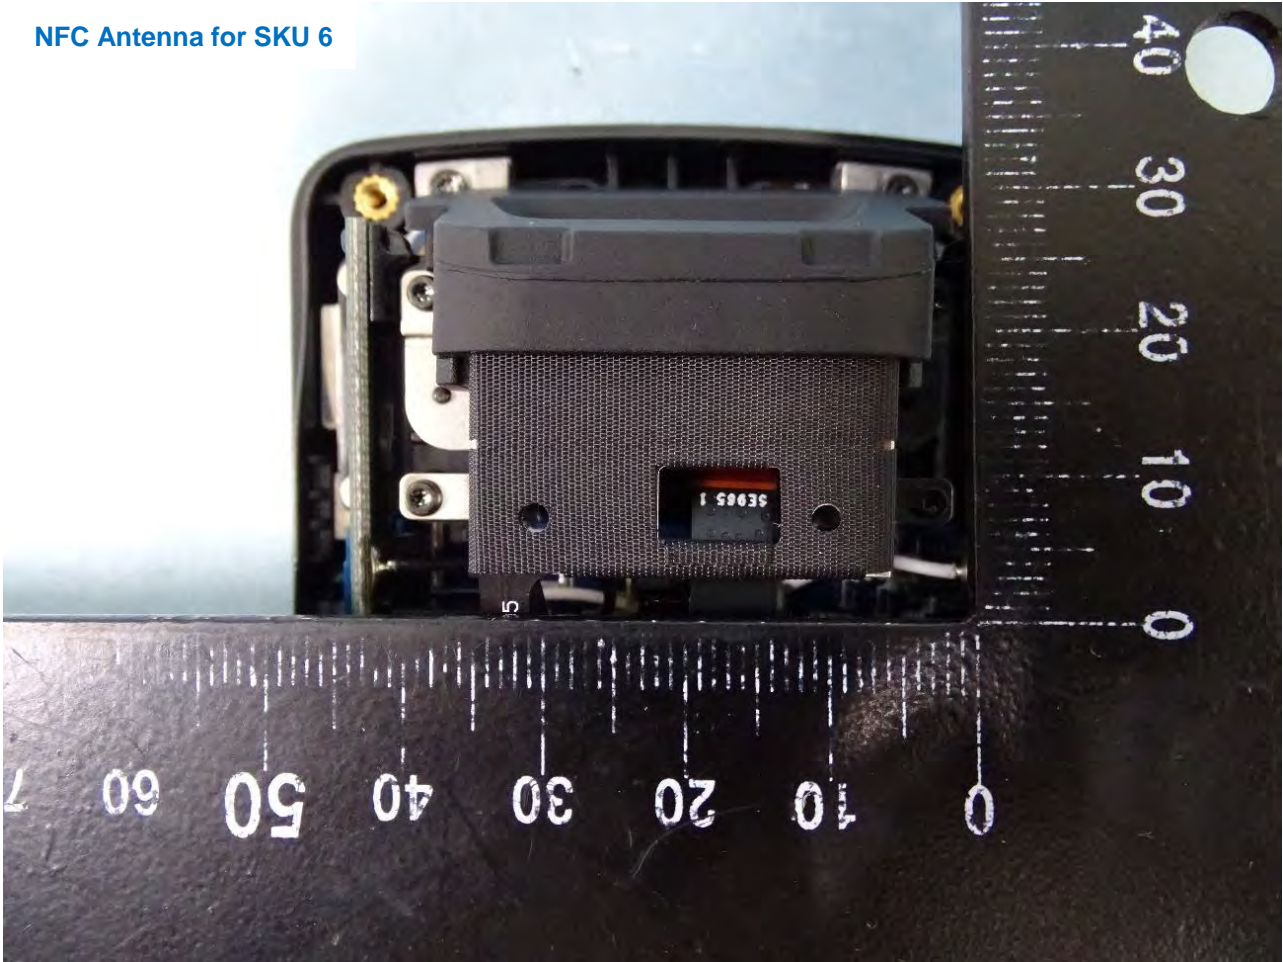

Brand Name: Zebra / Model Name: MC330L

Brand Name: Zebra / Model Name: MC330L

Brand Name: Zebra / Model Name: MC330L

NFC Antenna for SKU 6

Brand Name: Zebra / Model Name: MC330L

Bluetooth and WLAN Main Antenna for SKU 7 and SKU 8