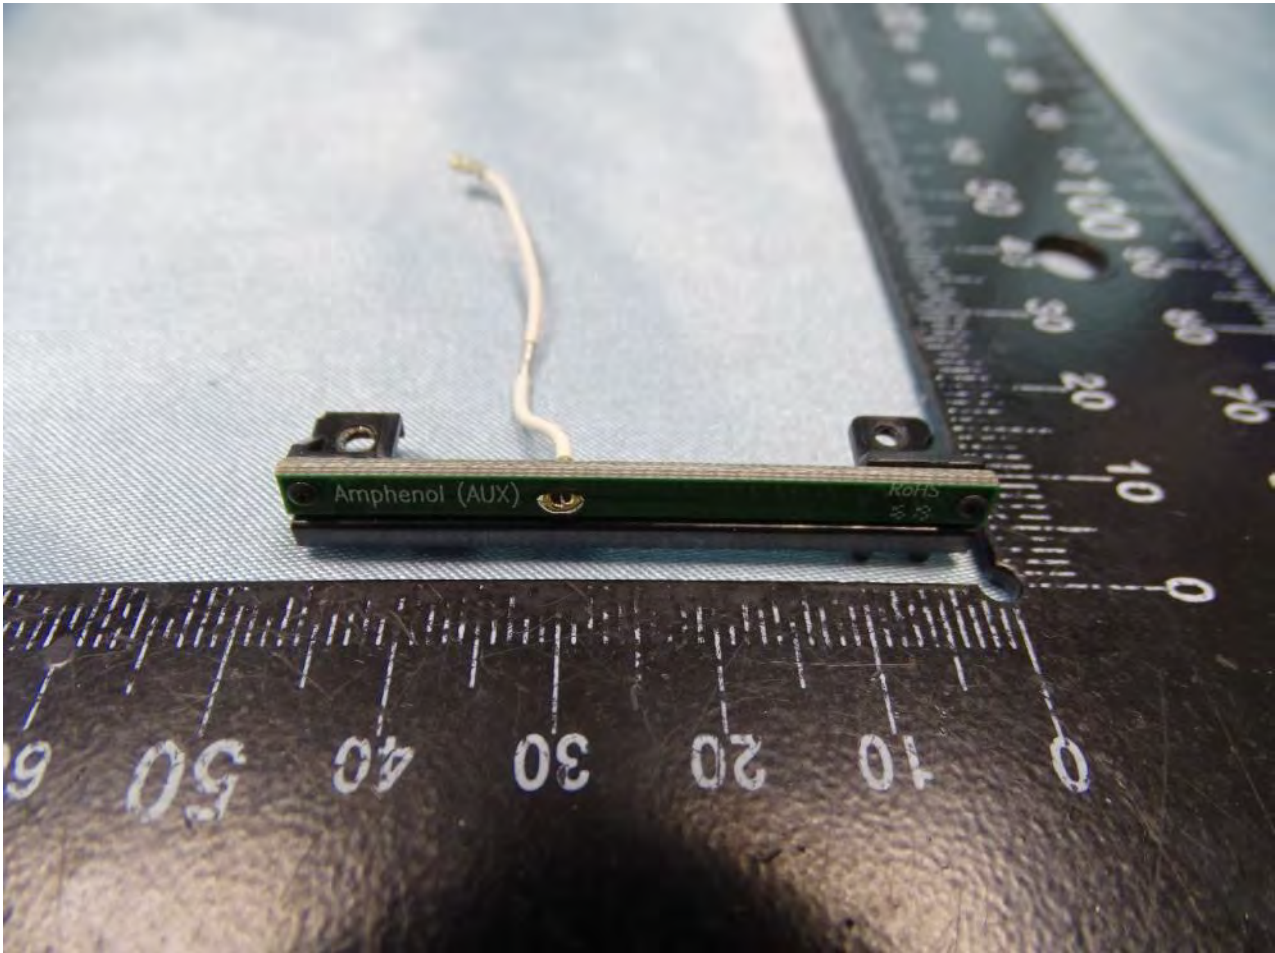

Brand Name: Zebra / Model Name: MC330L

WLAN Aux. Antenna for SKU 9

Brand Name: Zebra / Model Name: MC330L

Brand Name: Zebra / Model Name: MC330L

Brand Name: Zebra / Model Name: MC330L

NFC Antenna for SKU 9