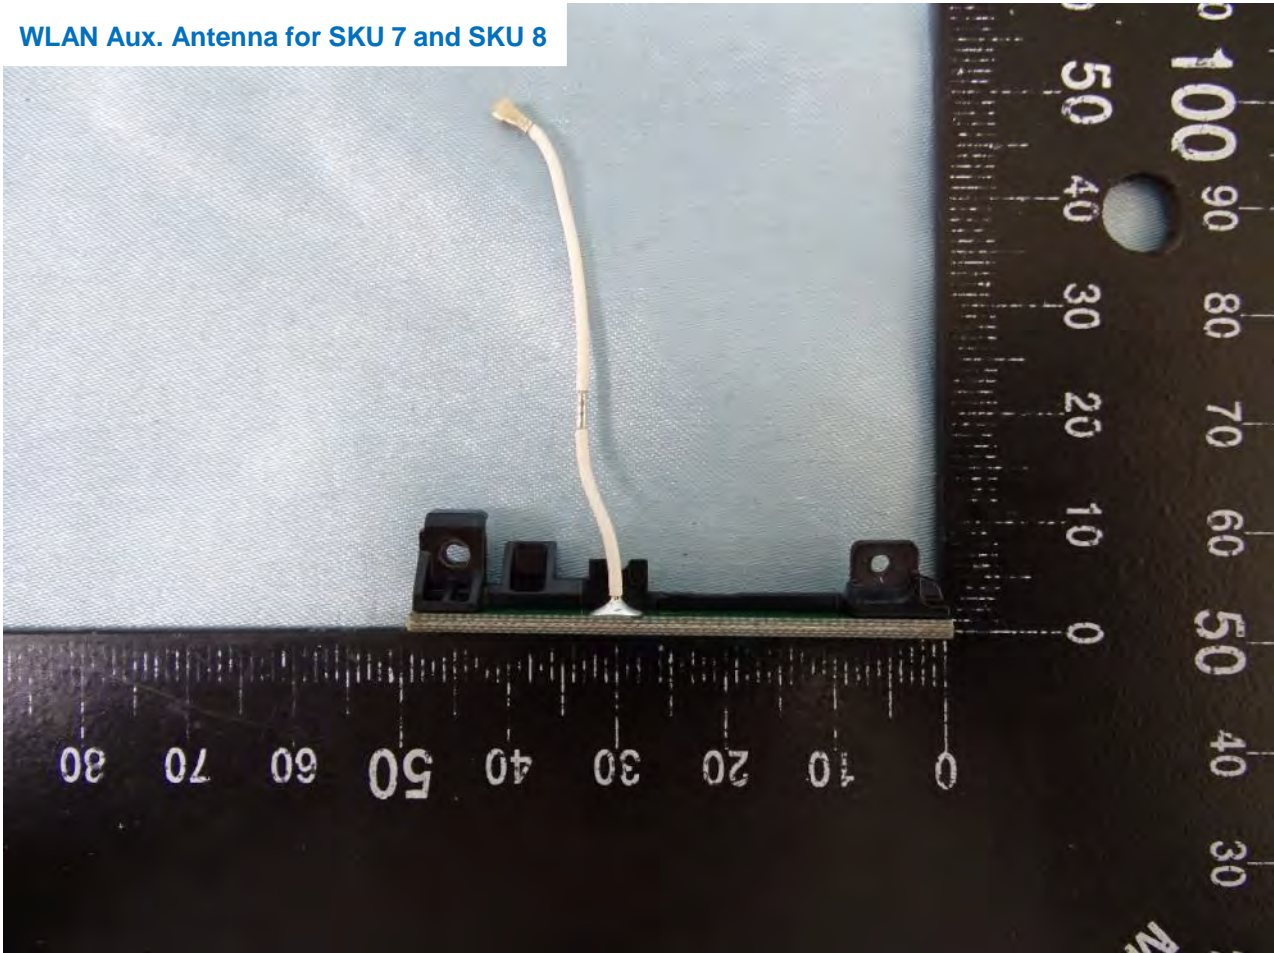

Brand Name: Zebra / Model Name: MC330L

Brand Name: Zebra / Model Name: MC330L

Brand Name: Zebra / Model Name: MC330L

WLAN Aux. Antenna for SKU 7 and SKU 8

Brand Name: Zebra / Model Name: MC330L

Brand Name: Zebra / Model Name: MC330L