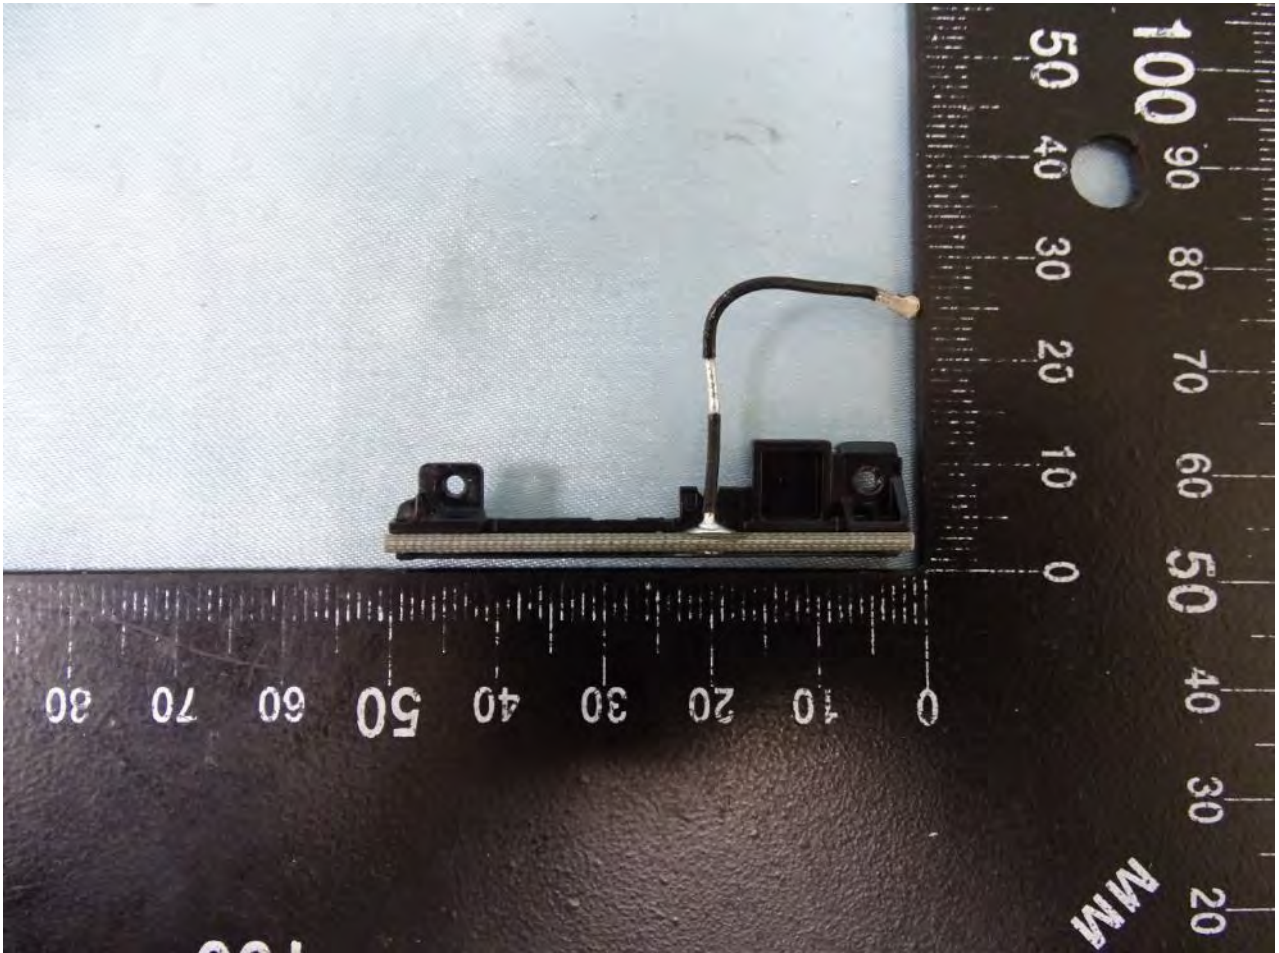

Brand Name: Zebra / Model Name: MC330L