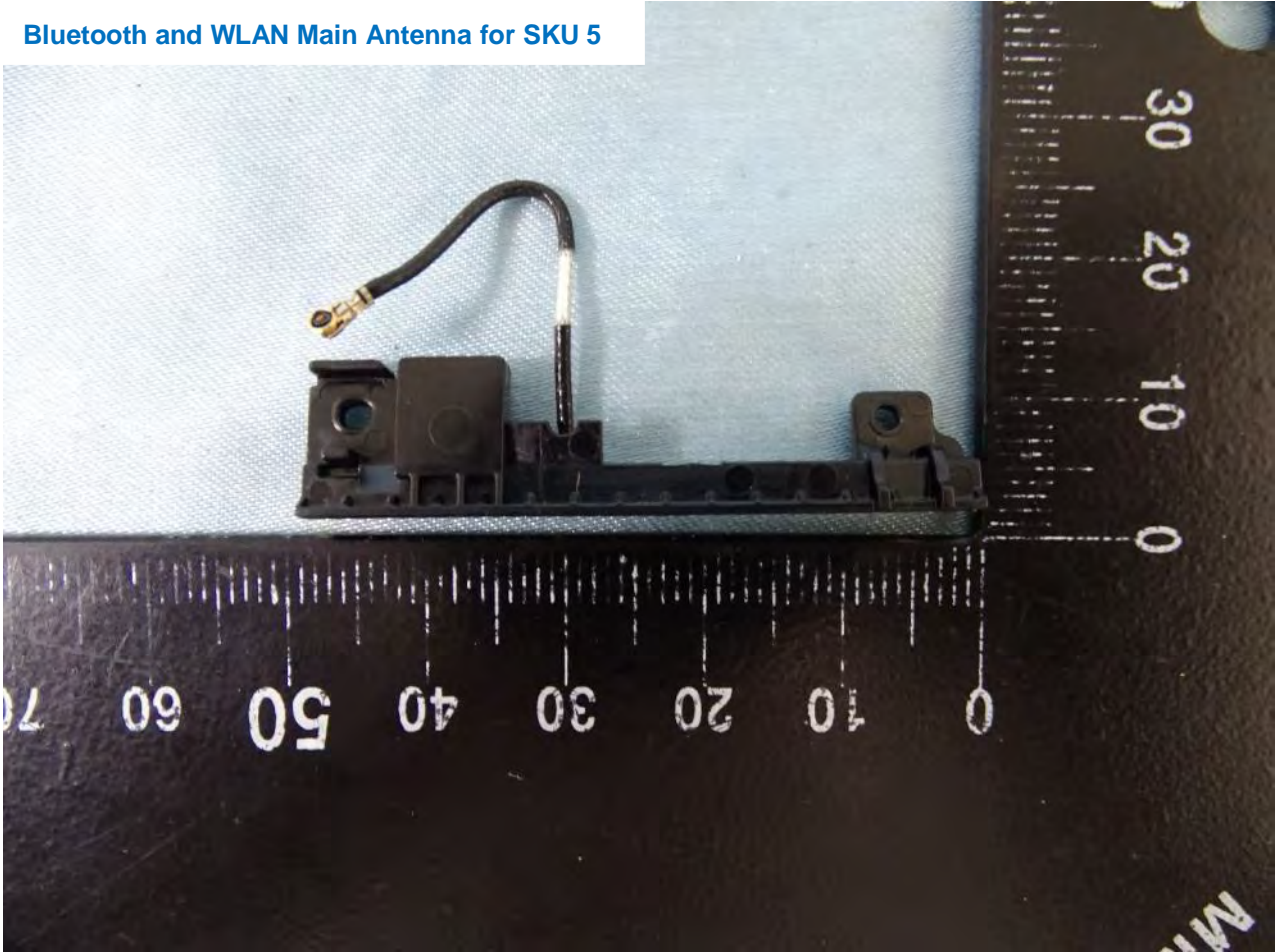

Brand Name: Zebra / Model Name: MC330L

NFC Antenna for SKU 3

Brand Name: Zebra / Model Name: MC330L

Bluetooth and WLAN Main Antenna for SKU 5

Brand Name: Zebra / Model Name: MC330L

Brand Name: Zebra / Model Name: MC330L