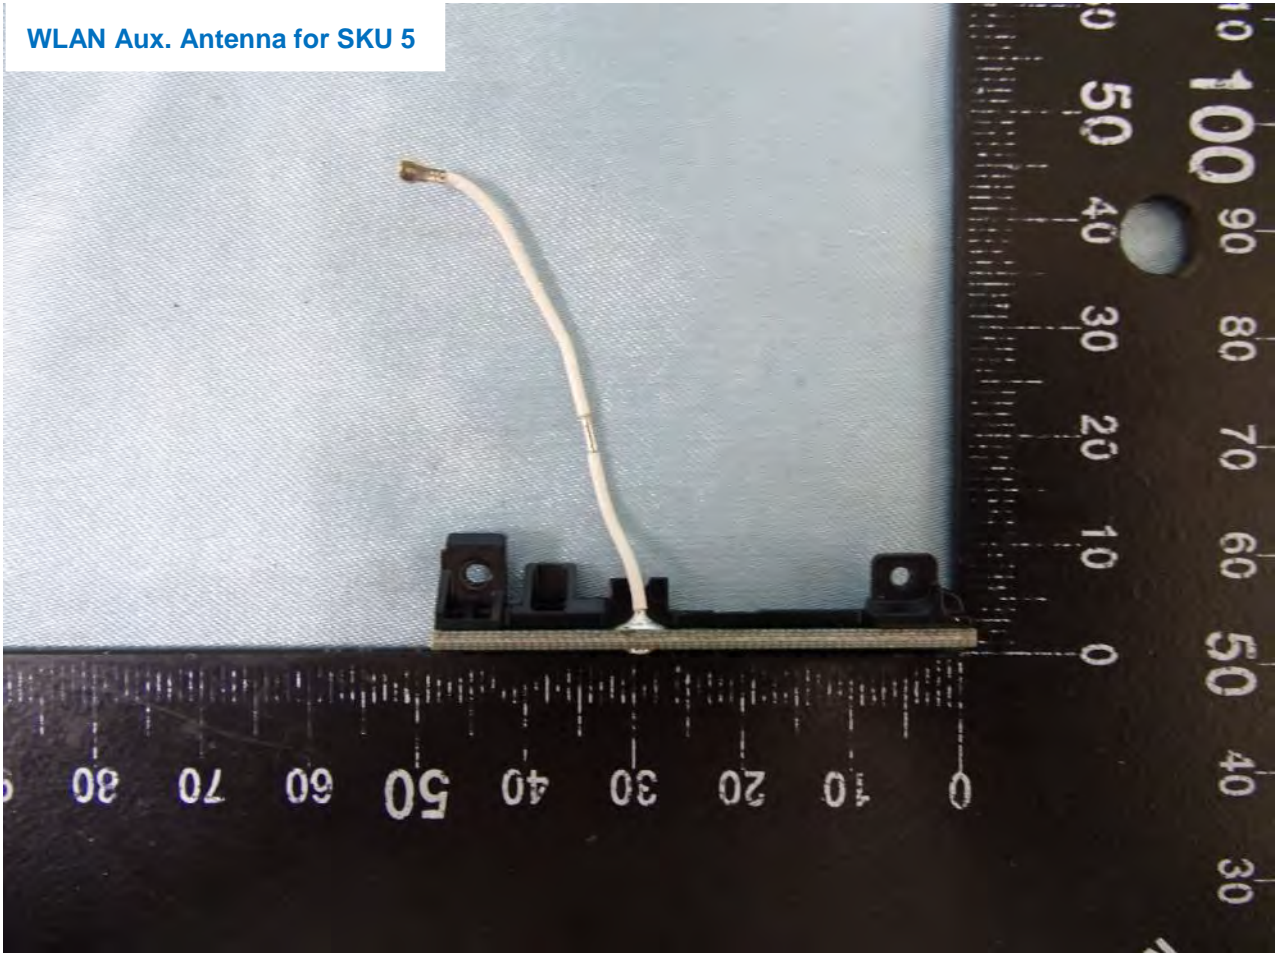

Brand Name: Zebra / Model Name: MC330L

WLAN Aux. Antenna for SKU 5