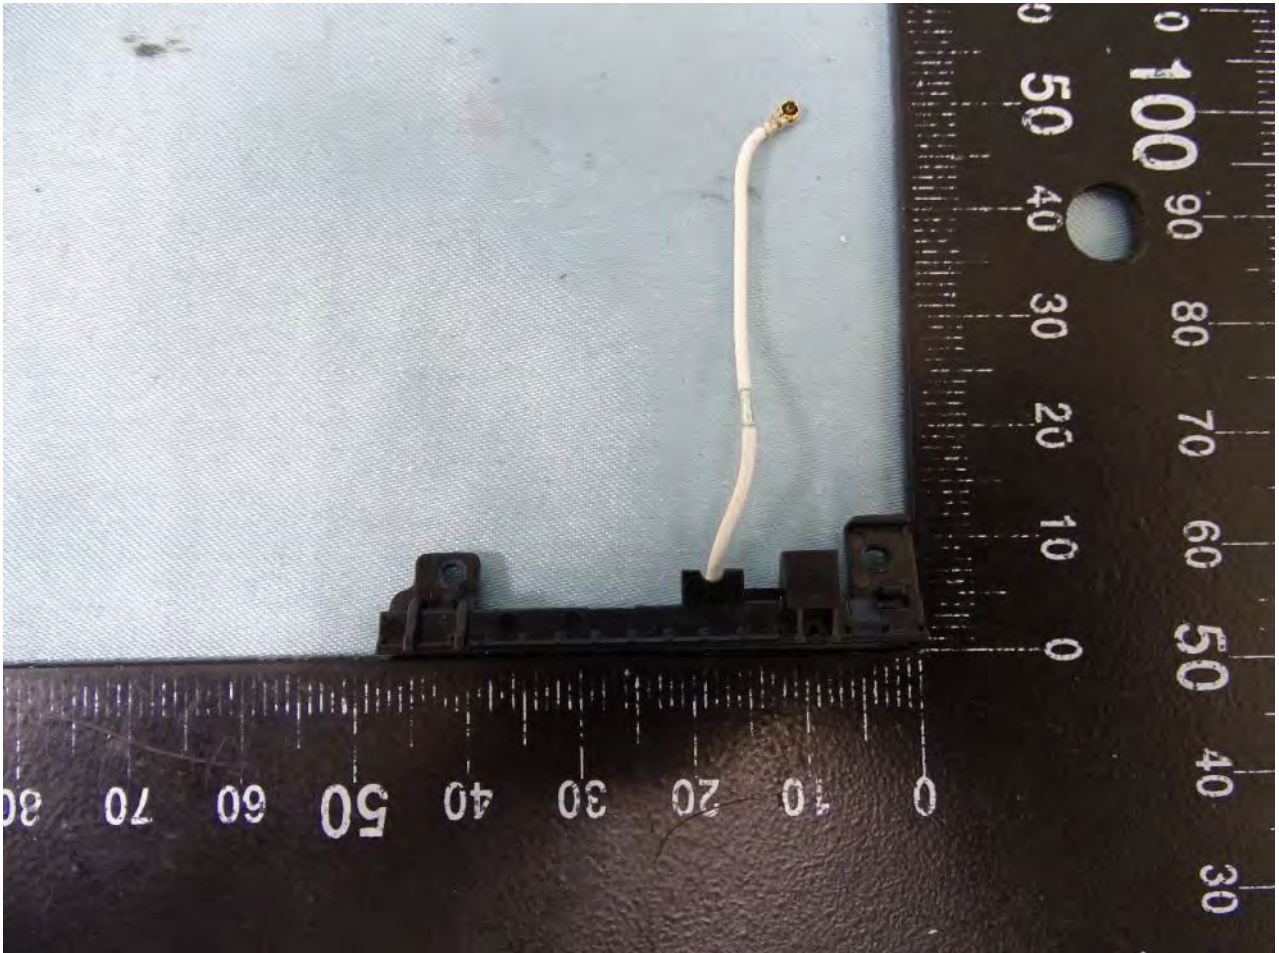

Brand Name: Zebra / Model Name: MC330L