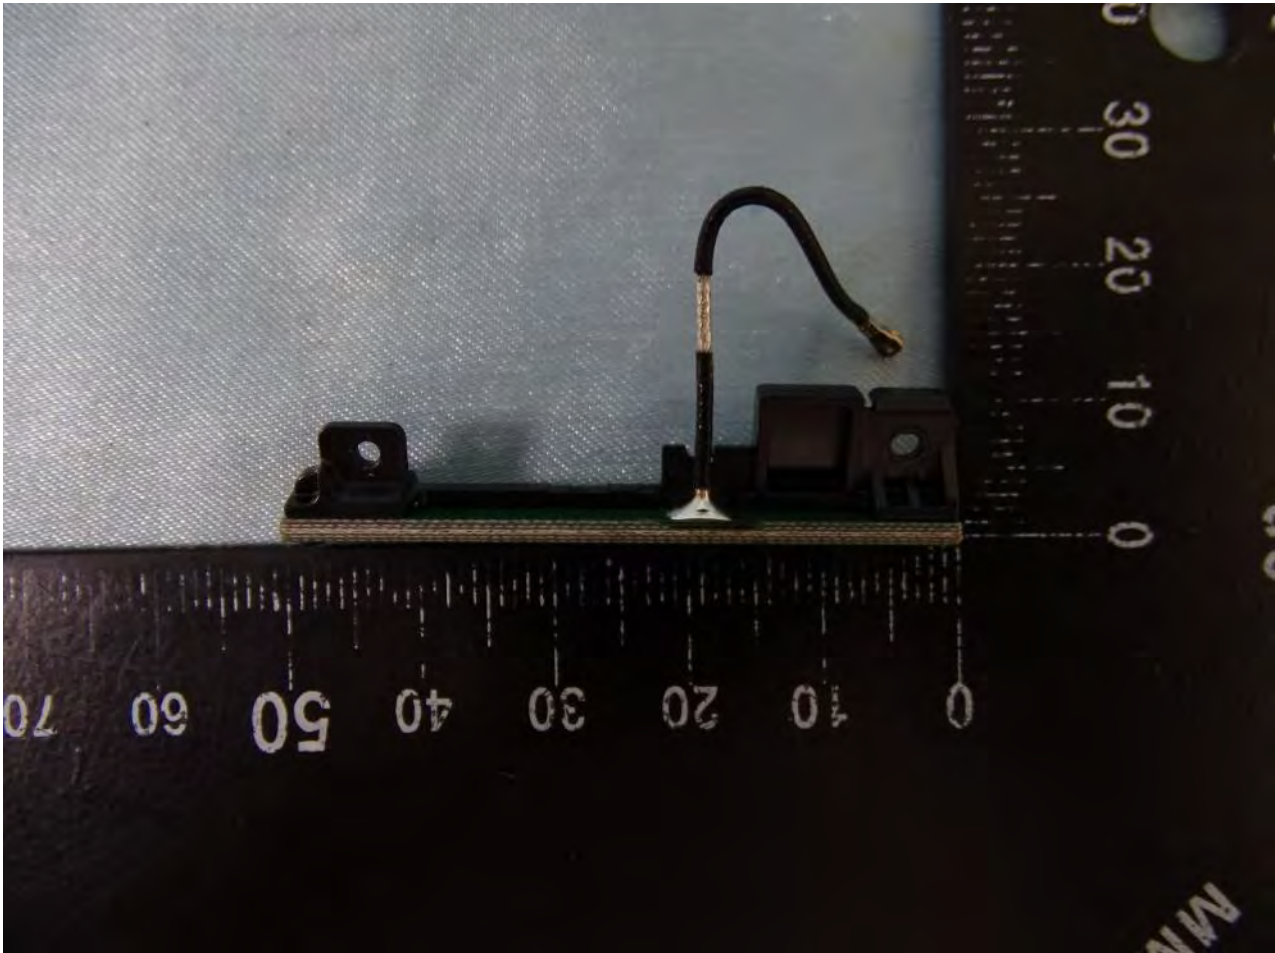

Brand Name: Zebra / Model Name: MC330L

NFC Antenna for SKU 3

Brand Name: Zebra / Model Name: MC330L

Bluetooth and WLAN Main Antenna for SKU 5

Brand Name: Zebra / Model Name: MC330L

Brand Name: Zebra / Model Name: MC330L

Brand Name: Zebra / Model Name: MC330L

WLAN Aux. Antenna for SKU 5

Brand Name: Zebra / Model Name: MC330L

Brand Name: Zebra / Model Name: MC330L

Brand Name: Zebra / Model Name: MC330L

NFC Antenna for SKU 5