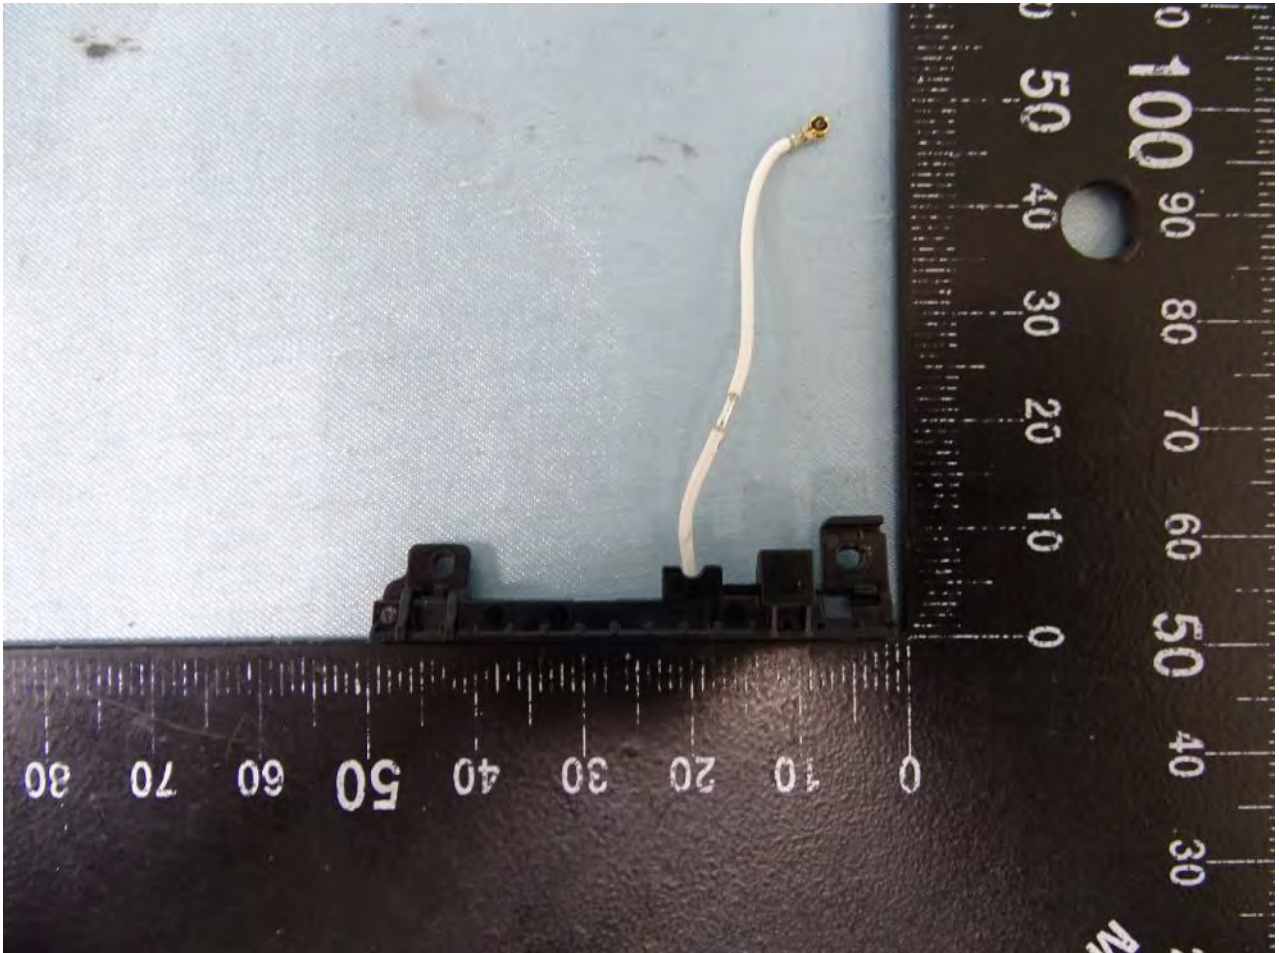

Brand Name: Zebra / Model Name: MC330L