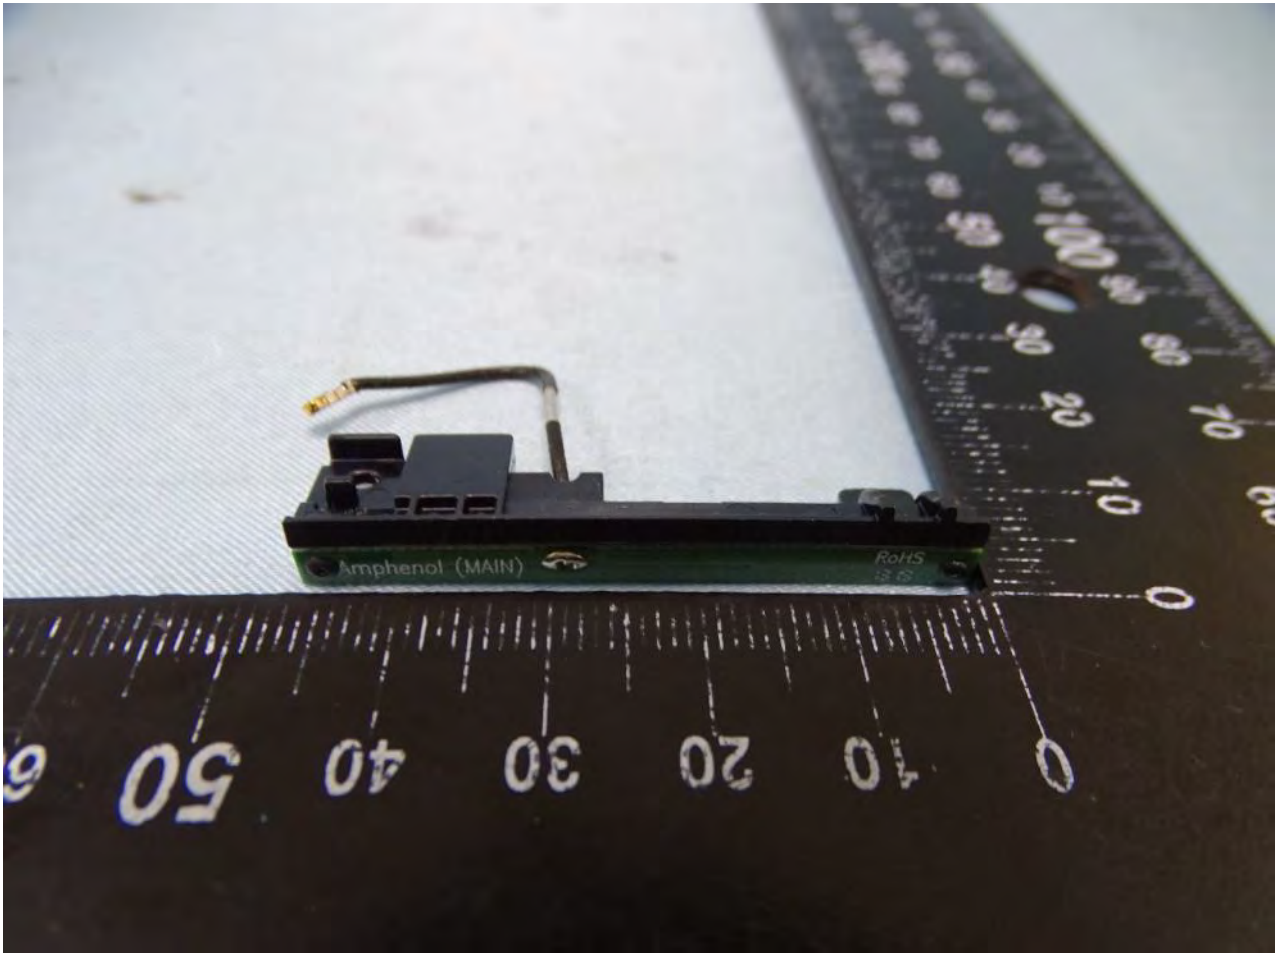

Brand Name: Zebra / Model Name: MC330L

Bluetooth and WLAN Main Antenna for SKU 6

Brand Name: Zebra / Model Name: MC330L

Brand Name: Zebra / Model Name: MC330L

Brand Name: Zebra / Model Name: MC330L

WLAN Aux. Antenna for SKU 6

Brand Name: Zebra / Model Name: MC330L

Brand Name: Zebra / Model Name: MC330L

Brand Name: Zebra / Model Name: MC330L

NFC Antenna for SKU 6

Brand Name: Zebra / Model Name: MC330L

Bluetooth and WLAN Main Antenna for SKU 7 and SKU 8