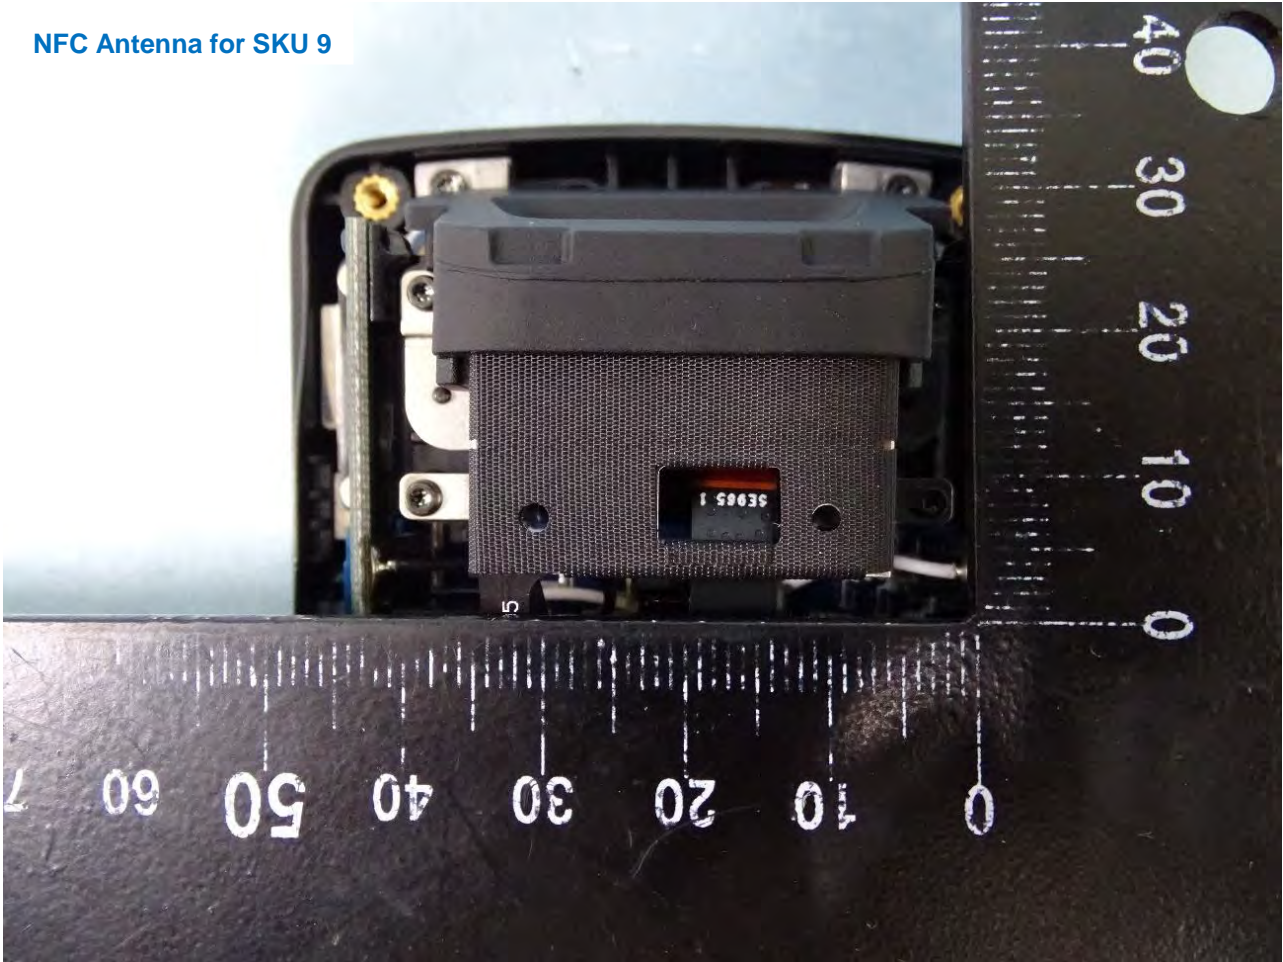

Brand Name: Zebra / Model Name: MC330L

WLAN Aux. Antenna for SKU 9

Brand Name: Zebra / Model Name: MC330L

Brand Name: Zebra / Model Name: MC330L

Brand Name: Zebra / Model Name: MC330L

NFC Antenna for SKU 9