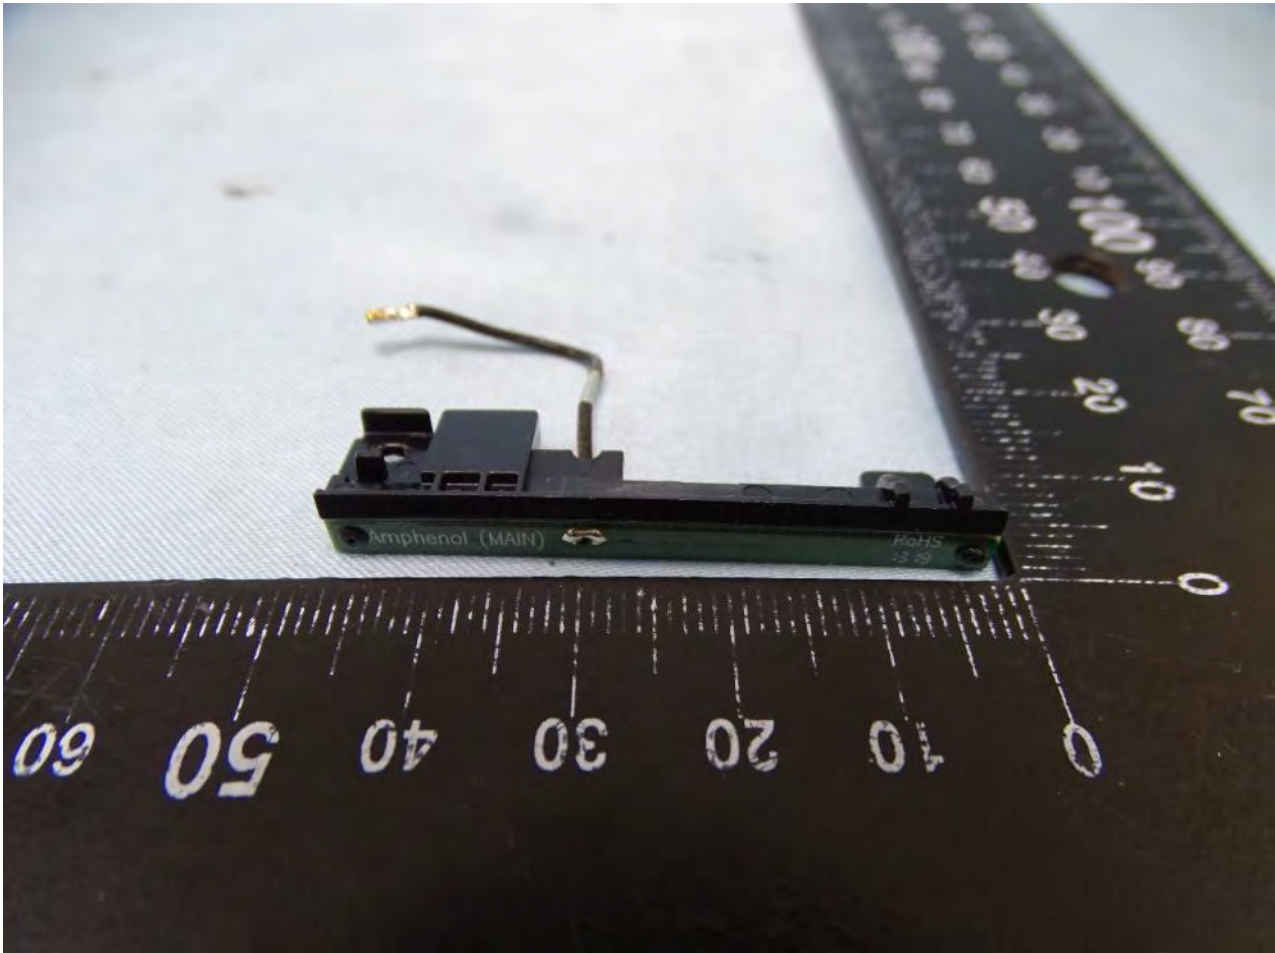

Brand Name: Zebra / Model Name: MC330L

Bluetooth and WLAN Main Antenna for SKU 10

Brand Name: Zebra / Model Name: MC330L

Brand Name: Zebra / Model Name: MC330L

Brand Name: Zebra / Model Name: MC330L

WLAN Aux. Antenna for SKU 10

Brand Name: Zebra / Model Name: MC330L

Brand Name: Zebra / Model Name: MC330L

Brand Name: Zebra / Model Name: MC330L

NFC Antenna for SKU 10

————THE END————