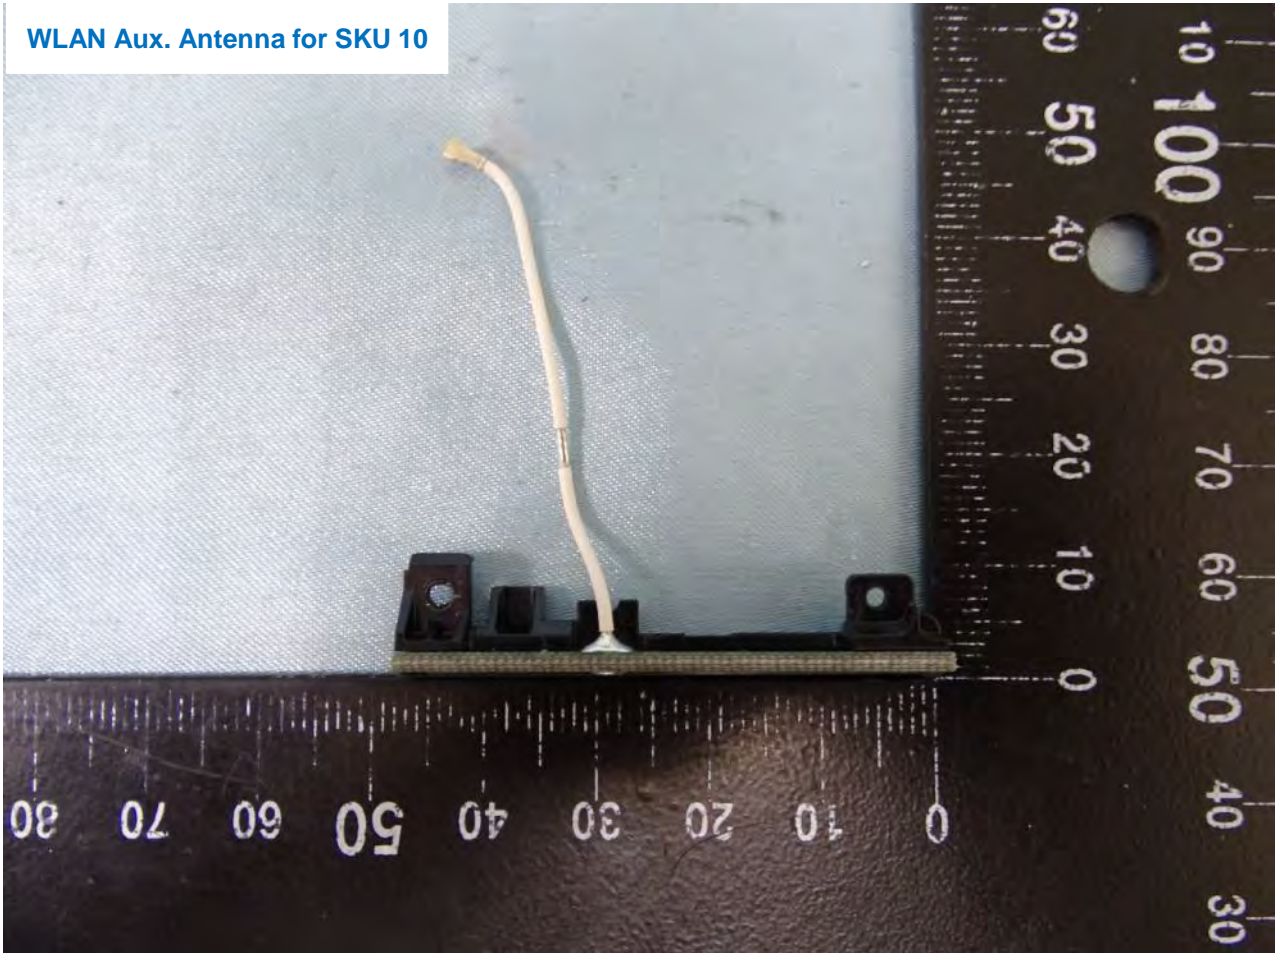

Brand Name: Zebra / Model Name: MC330L

Bluetooth and WLAN Main Antenna for SKU 10

Brand Name: Zebra / Model Name: MC330L

Brand Name: Zebra / Model Name: MC330L

Brand Name: Zebra / Model Name: MC330L

WLAN Aux. Antenna for SKU 10