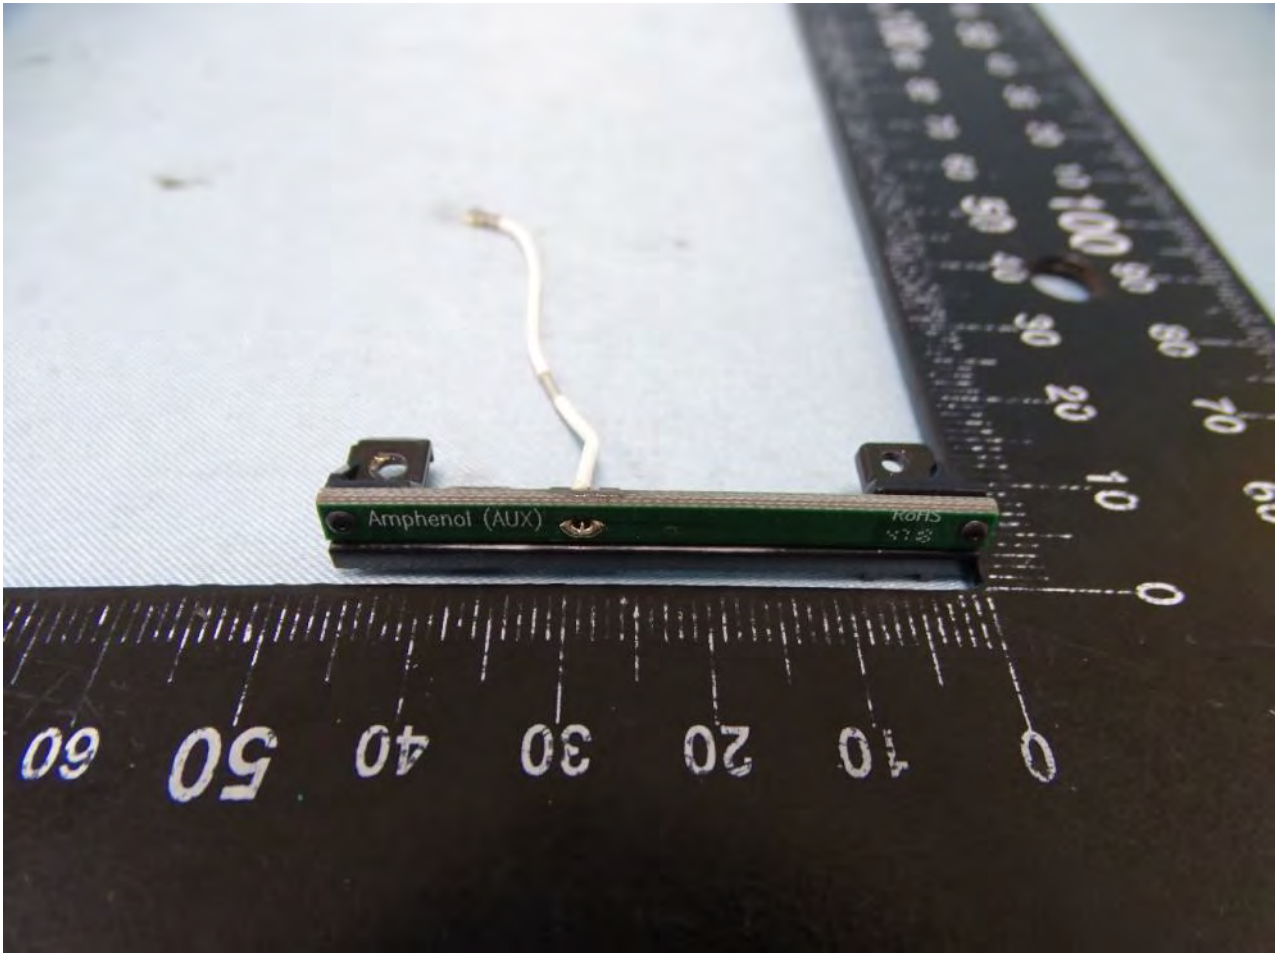

Brand Name: Zebra / Model Name: MC330L

Bluetooth and WLAN Main Antenna for SKU 6

Brand Name: Zebra / Model Name: MC330L

Brand Name: Zebra / Model Name: MC330L

Brand Name: Zebra / Model Name: MC330L

WLAN Aux. Antenna for SKU 6

Brand Name: Zebra / Model Name: MC330L

Brand Name: Zebra / Model Name: MC330L

Brand Name: Zebra / Model Name: MC330L

NFC Antenna for SKU 6

Brand Name: Zebra / Model Name: MC330L

Bluetooth and WLAN Main Antenna for SKU 7 and SKU 8