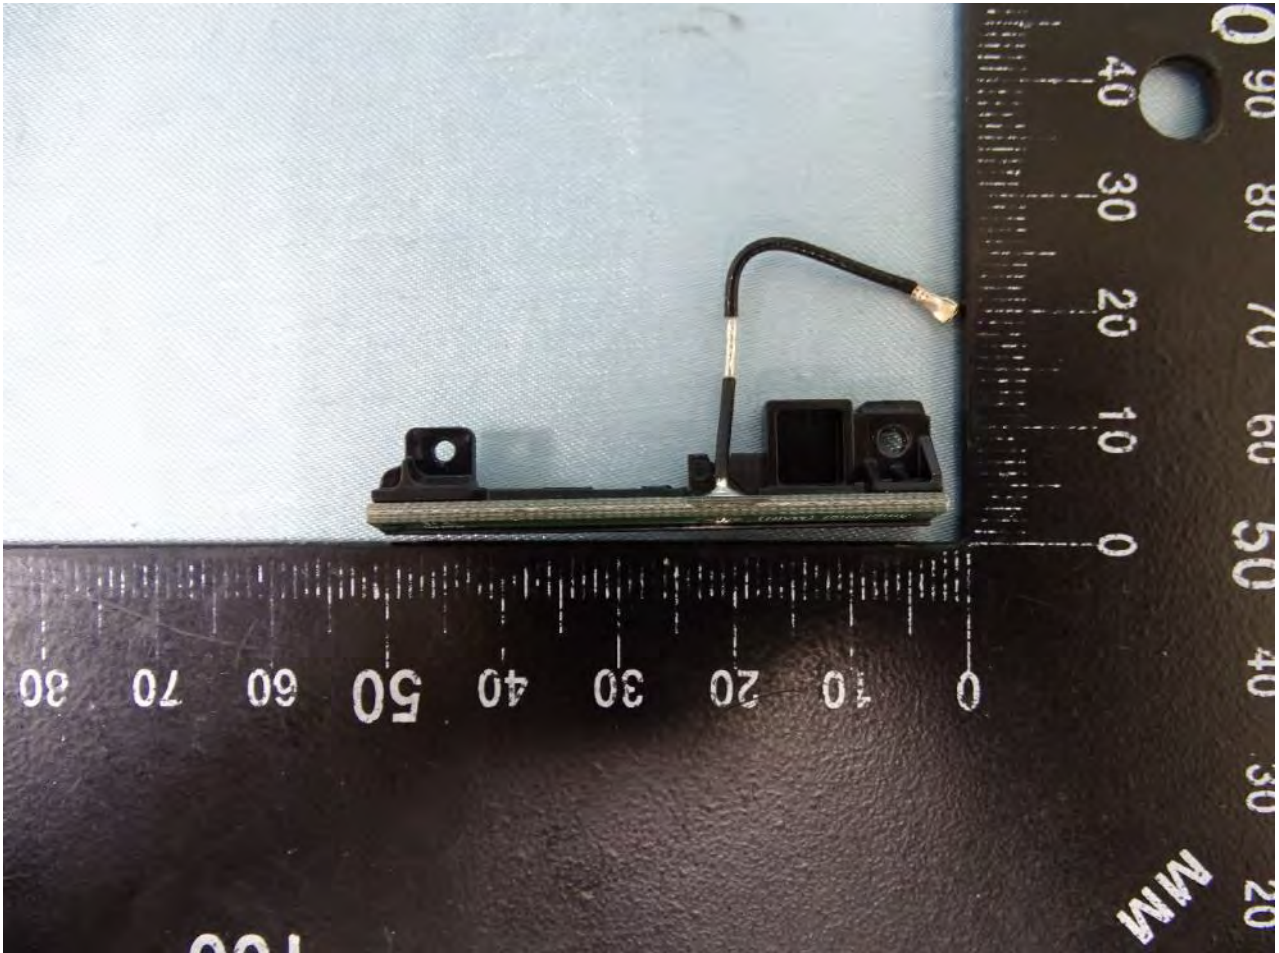

Brand Name: Zebra / Model Name: MC330L