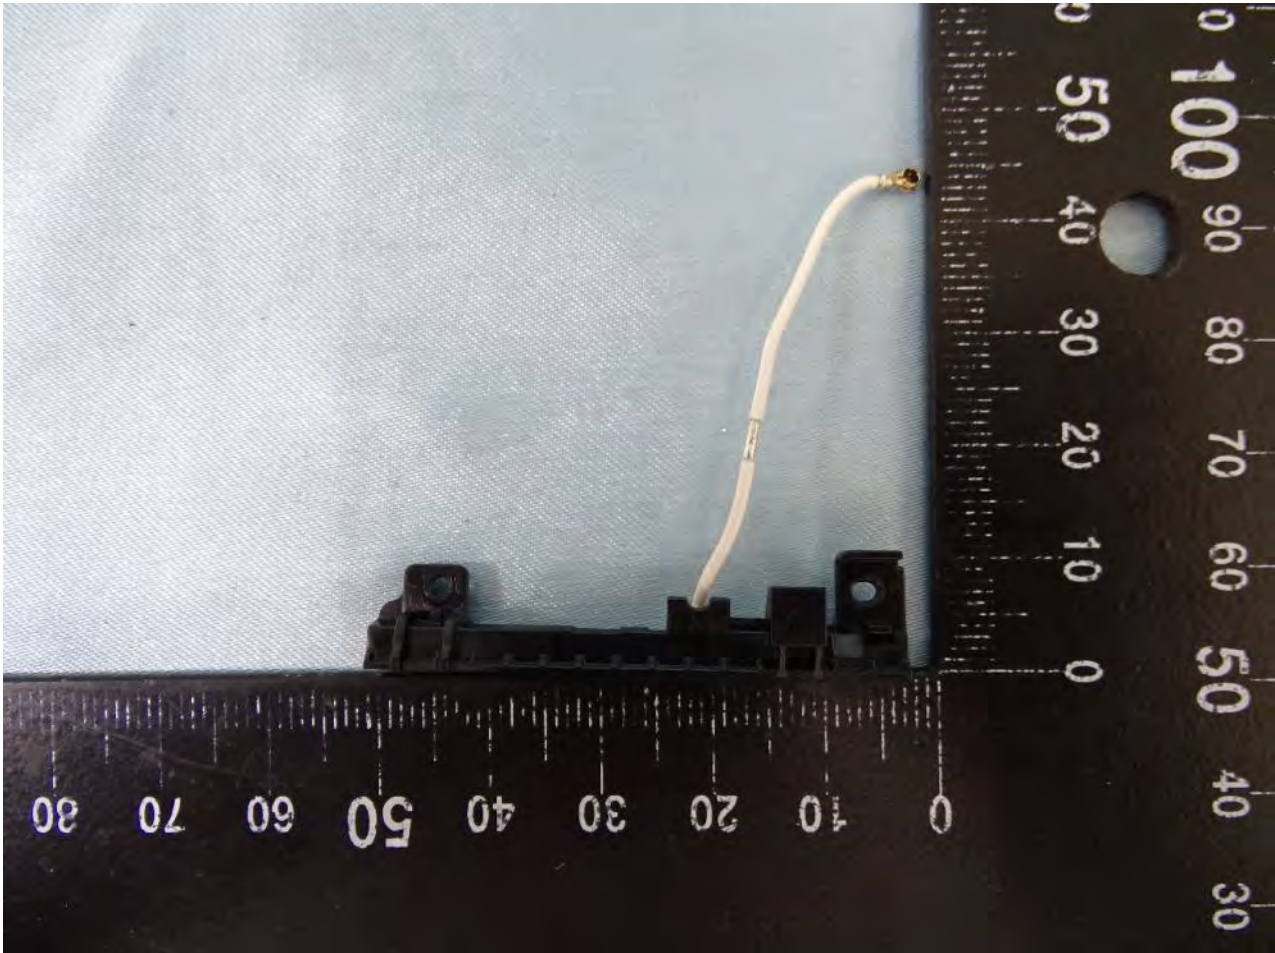

Brand Name: Zebra / Model Name: MC330L