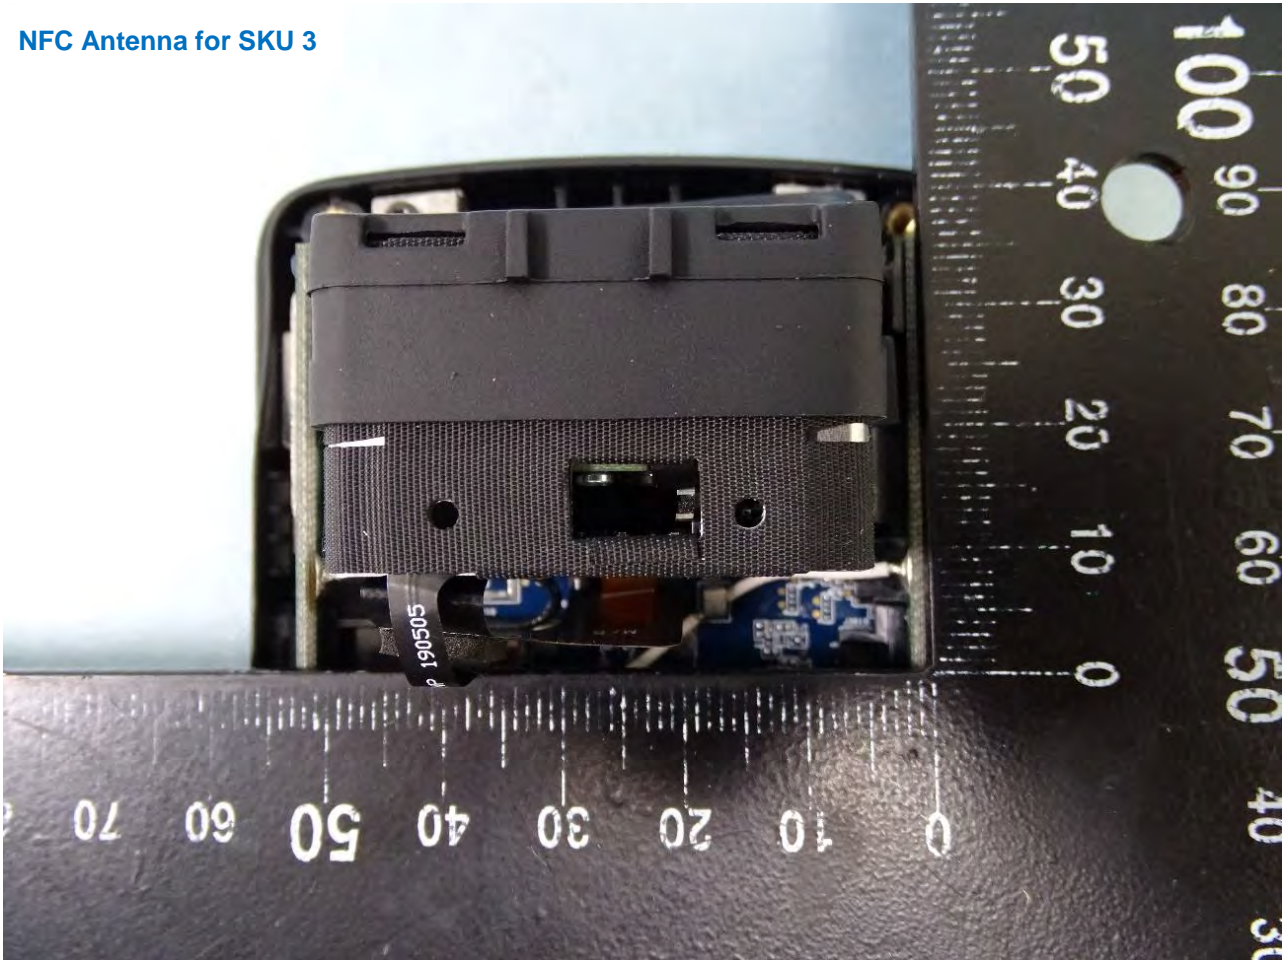

Brand Name: Zebra / Model Name: MC330L

NFC Antenna for SKU 3

Brand Name: Zebra / Model Name: MC330L

Bluetooth and WLAN Main Antenna for SKU 5

Brand Name: Zebra / Model Name: MC330L

Brand Name: Zebra / Model Name: MC330L

Brand Name: Zebra / Model Name: MC330L

WLAN Aux. Antenna for SKU 5

Brand Name: Zebra / Model Name: MC330L

Brand Name: Zebra / Model Name: MC330L

Brand Name: Zebra / Model Name: MC330L

NFC Antenna for SKU 5