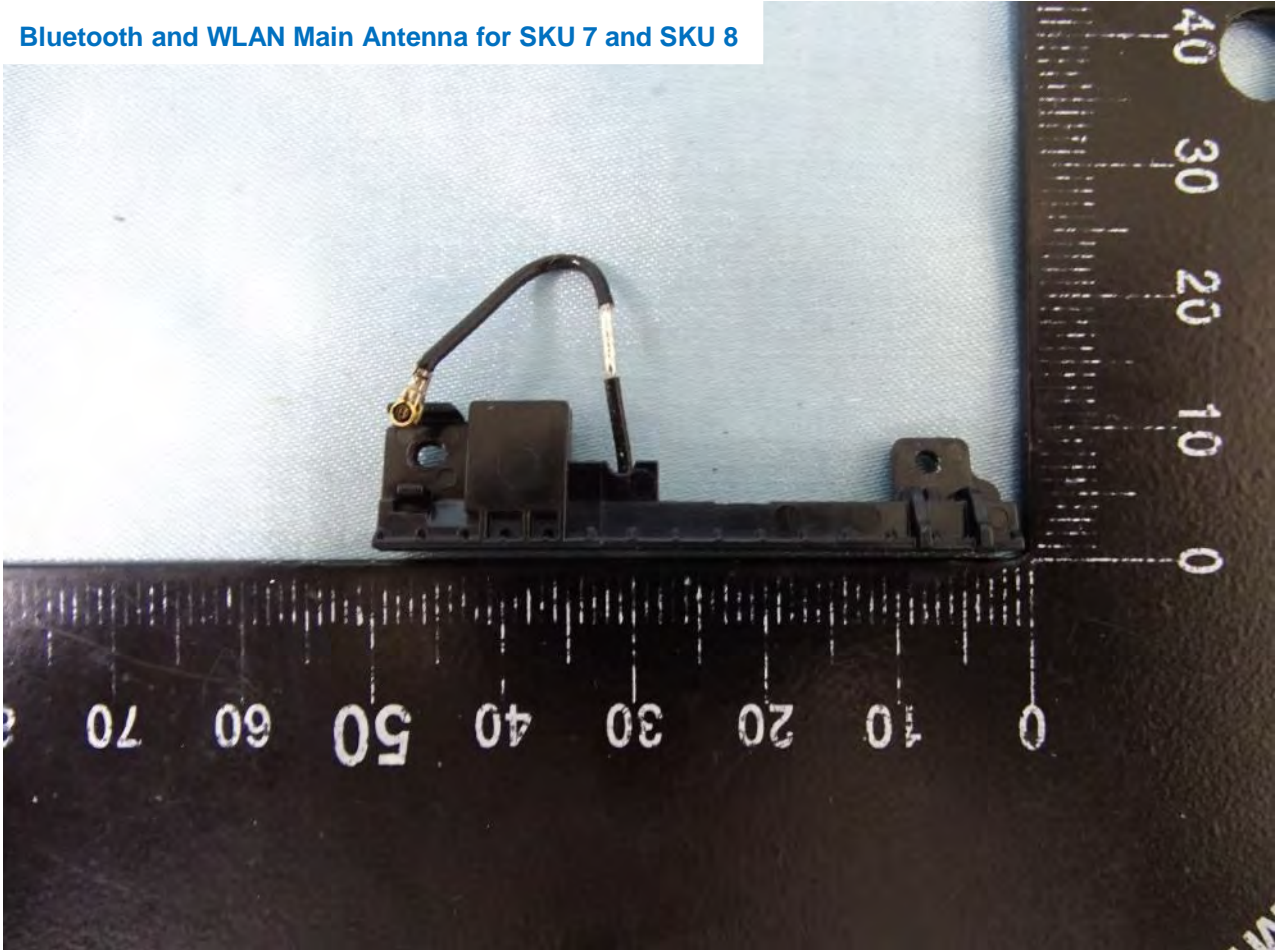

Brand Name: Zebra / Model Name: MC330L

Brand Name: Zebra / Model Name: MC330L

Brand Name: Zebra / Model Name: MC330L

NFC Antenna for SKU 6

Brand Name: Zebra / Model Name: MC330L

Bluetooth and WLAN Main Antenna for SKU 7 and SKU 8