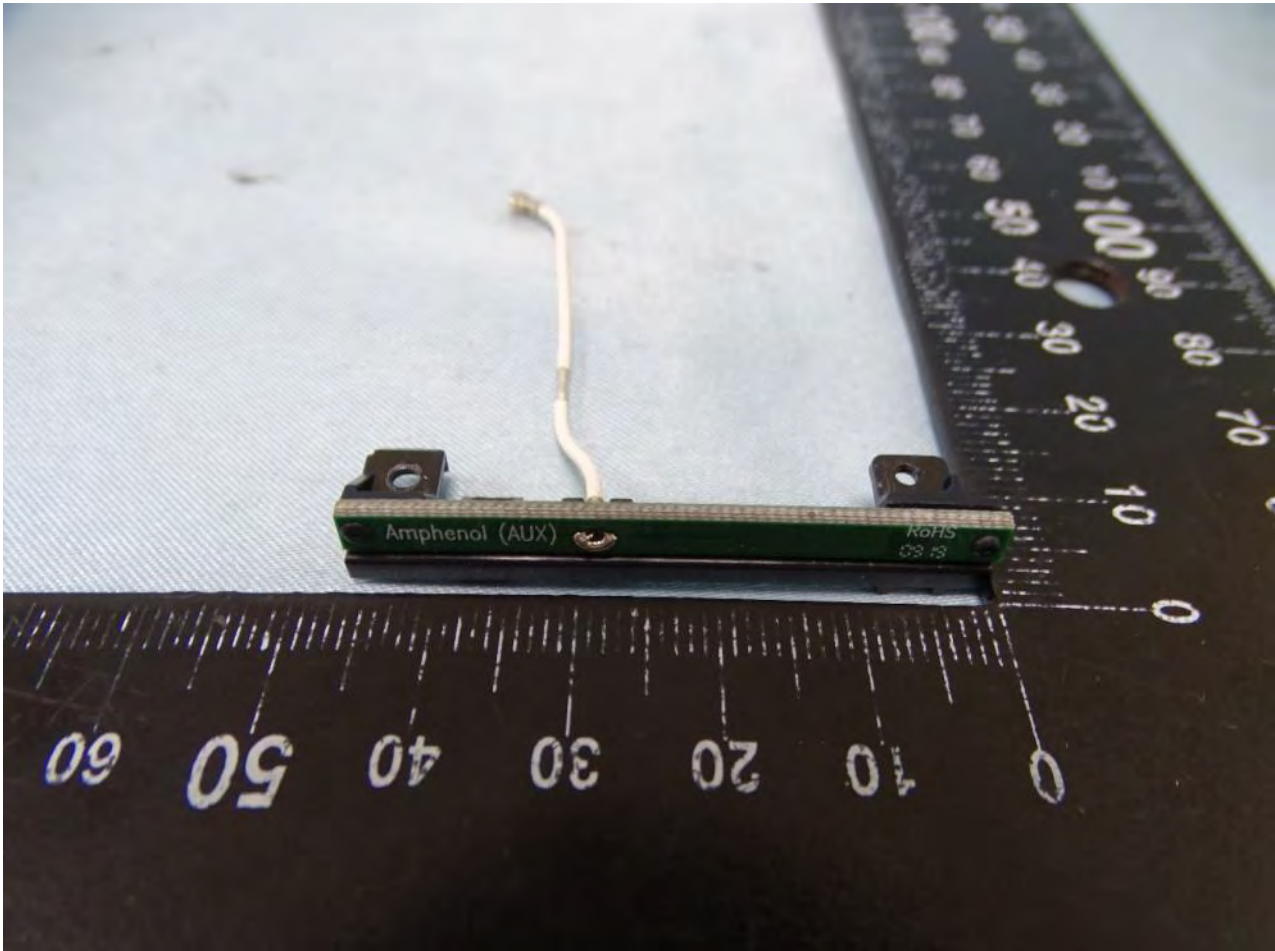

Brand Name: Zebra / Model Name: MC330L