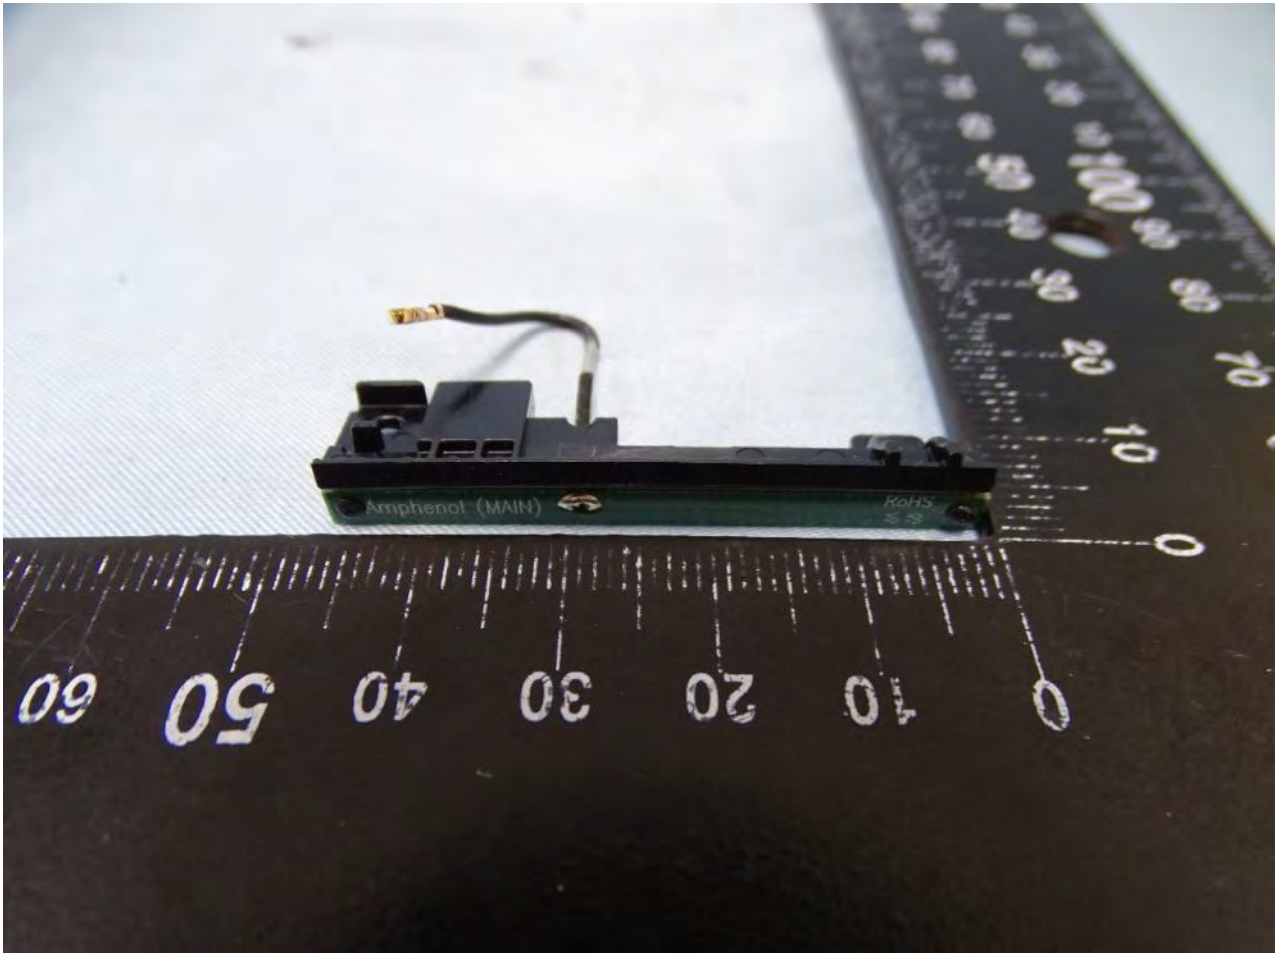

Brand Name: Zebra / Model Name: MC330L

NFC Antenna for SKU 3

Brand Name: Zebra / Model Name: MC330L

Bluetooth and WLAN Main Antenna for SKU 5

Brand Name: Zebra / Model Name: MC330L

Brand Name: Zebra / Model Name: MC330L

Brand Name: Zebra / Model Name: MC330L

WLAN Aux. Antenna for SKU 5

Brand Name: Zebra / Model Name: MC330L

Brand Name: Zebra / Model Name: MC330L

Brand Name: Zebra / Model Name: MC330L

NFC Antenna for SKU 5