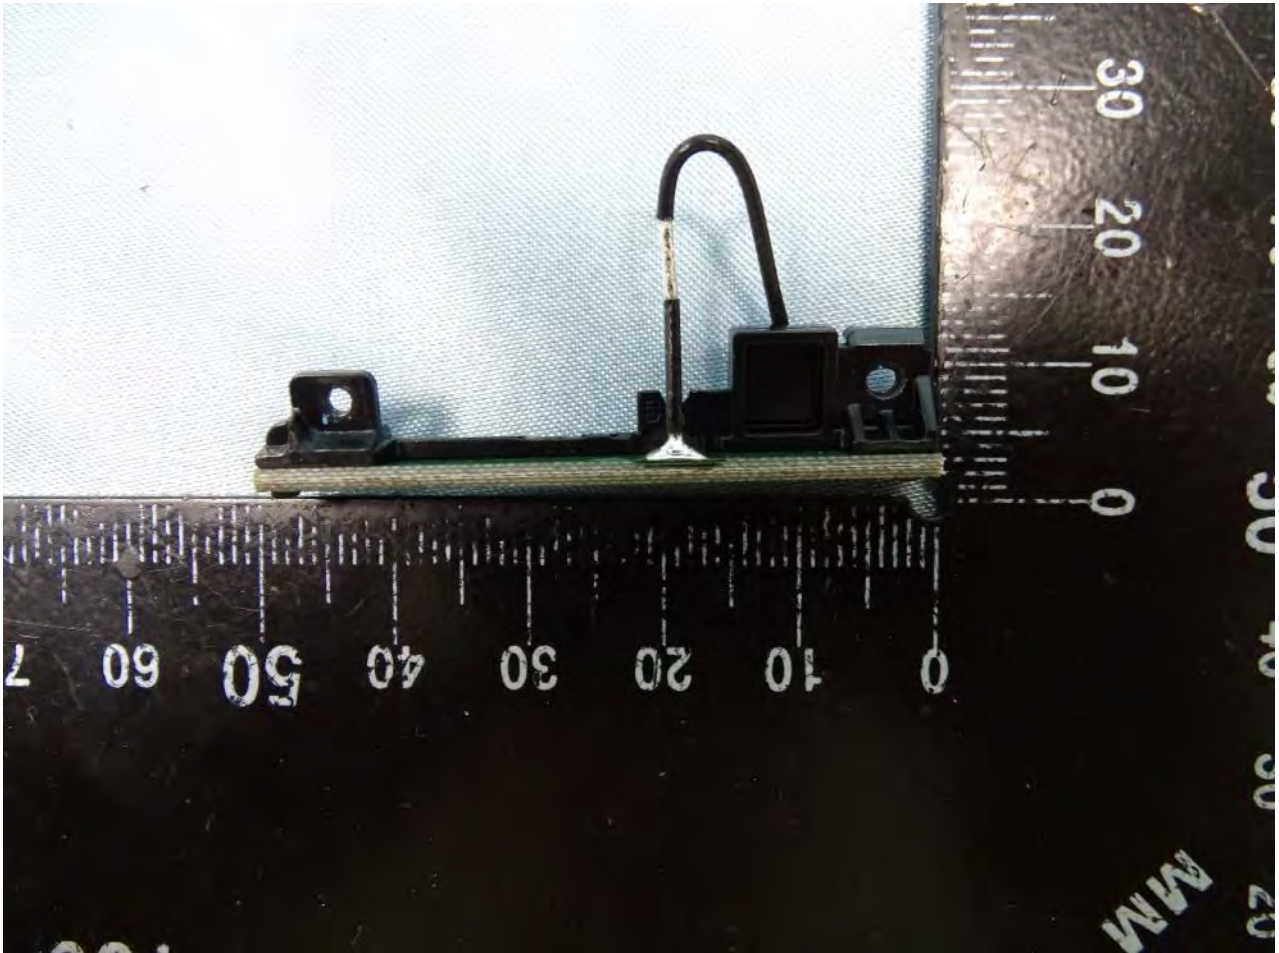

Brand Name: Zebra / Model Name: MC330L

NFC Antenna for SKU 7 and SKU 8

Brand Name: Zebra / Model Name: MC330L

Bluetooth and WLAN Main Antenna for SKU 9

Brand Name: Zebra / Model Name: MC330L

Brand Name: Zebra / Model Name: MC330L