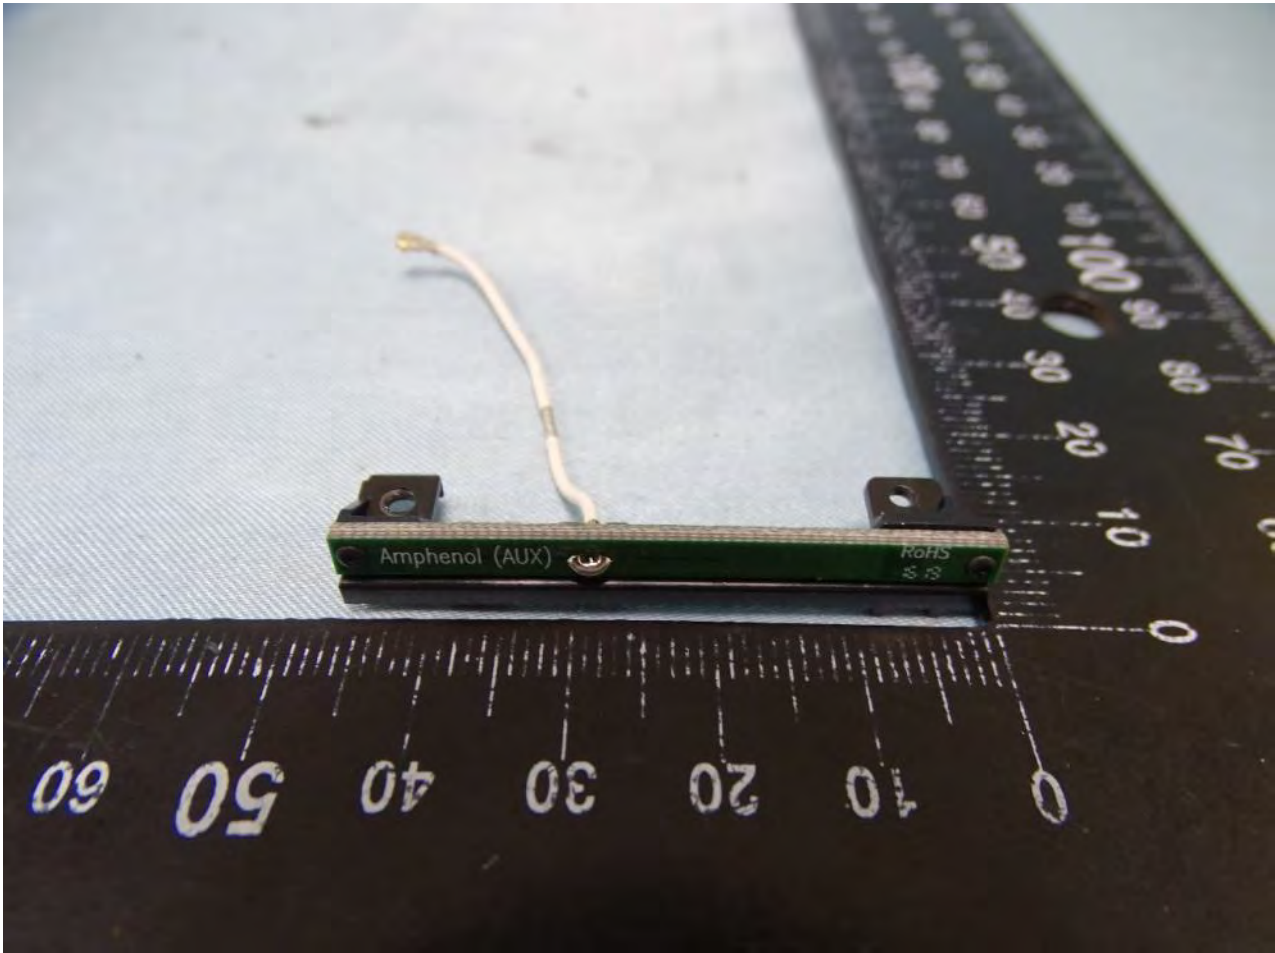

Brand Name: Zebra / Model Name: MC330L

NFC Antenna for SKU 3

Brand Name: Zebra / Model Name: MC330L

Bluetooth and WLAN Main Antenna for SKU 5

Brand Name: Zebra / Model Name: MC330L

Brand Name: Zebra / Model Name: MC330L

Brand Name: Zebra / Model Name: MC330L

WLAN Aux. Antenna for SKU 5

Brand Name: Zebra / Model Name: MC330L

Brand Name: Zebra / Model Name: MC330L

Brand Name: Zebra / Model Name: MC330L

NFC Antenna for SKU 5