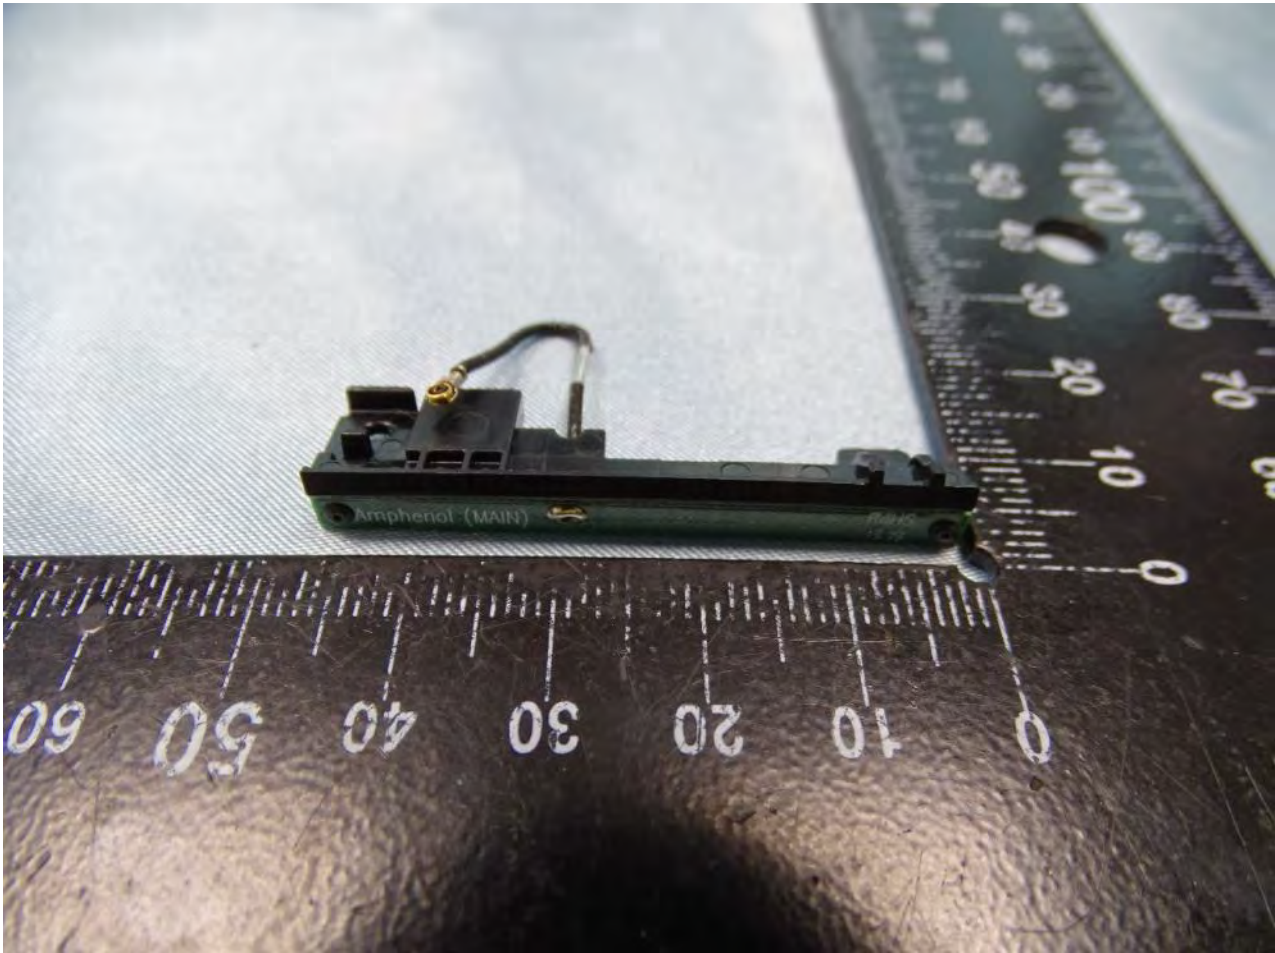

Brand Name: Zebra / Model Name: MC330L

NFC Antenna for SKU 7 and SKU 8

Brand Name: Zebra / Model Name: MC330L

Bluetooth and WLAN Main Antenna for SKU 9

Brand Name: Zebra / Model Name: MC330L

Brand Name: Zebra / Model Name: MC330L