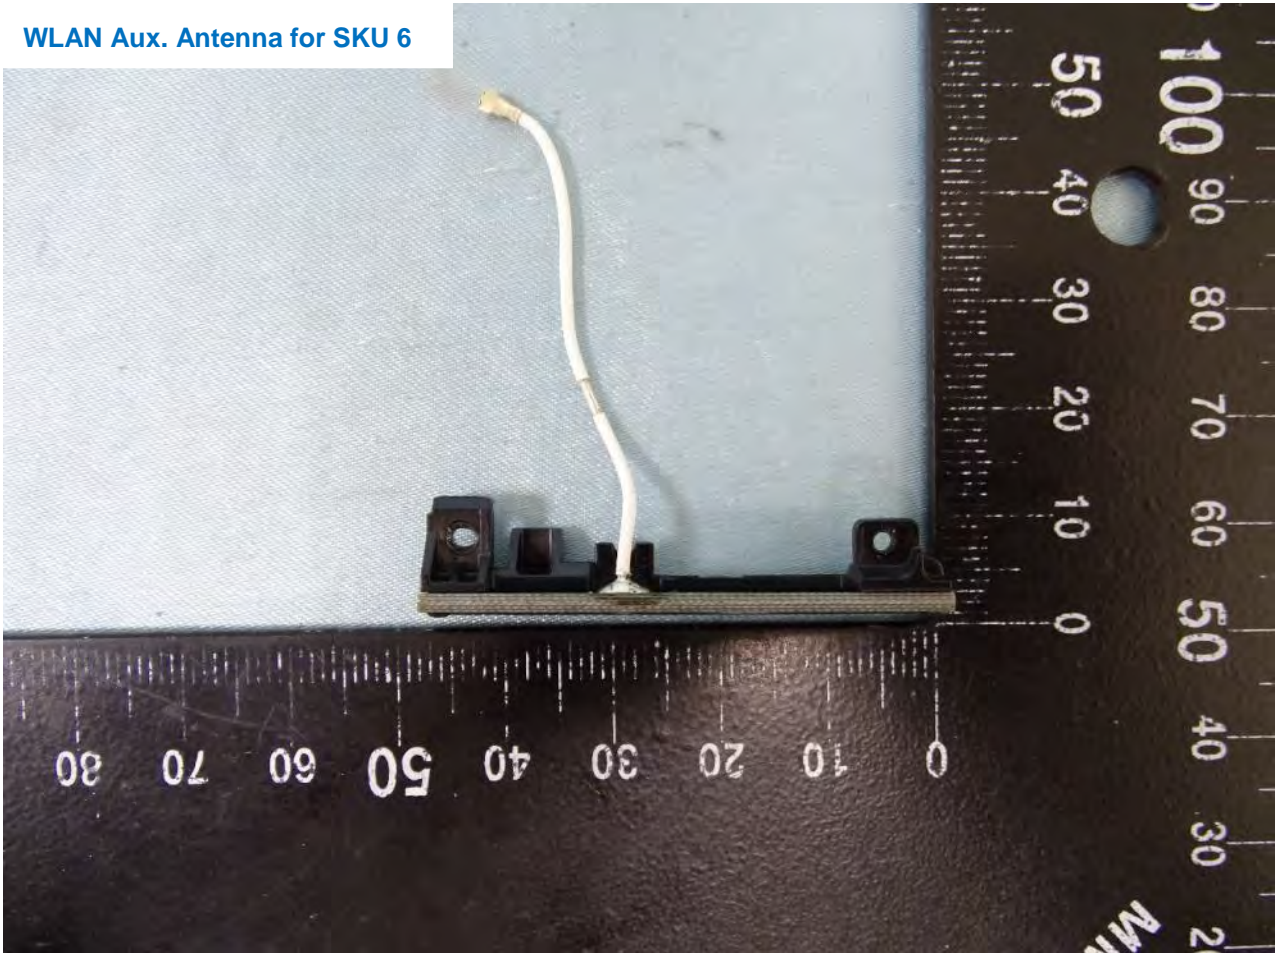

Brand Name: Zebra / Model Name: MC330L

Bluetooth and WLAN Main Antenna for SKU 6

Brand Name: Zebra / Model Name: MC330L

Brand Name: Zebra / Model Name: MC330L

Brand Name: Zebra / Model Name: MC330L

WLAN Aux. Antenna for SKU 6