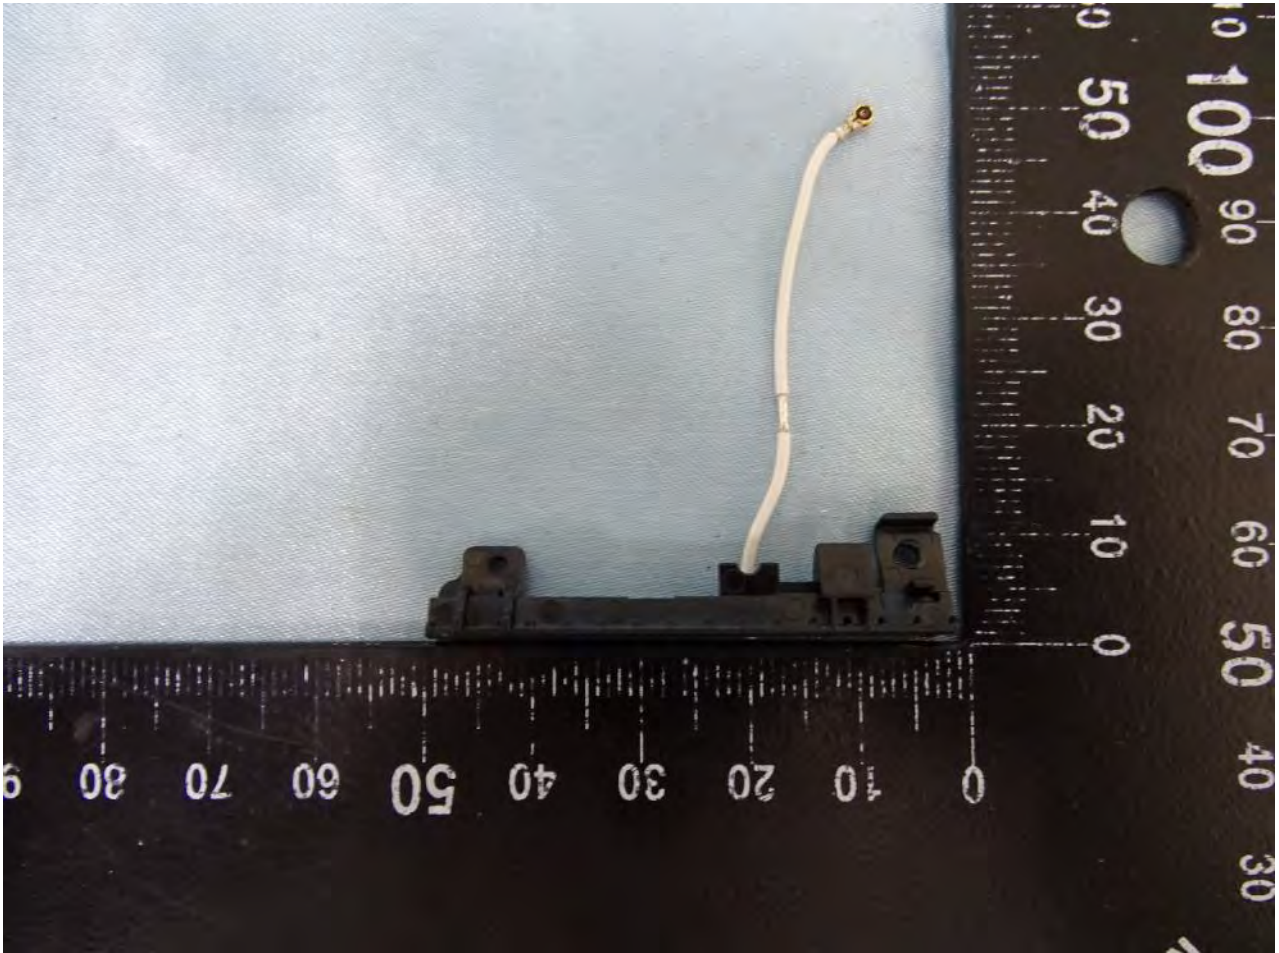

Brand Name: Zebra / Model Name: MC330L

Brand Name: Zebra / Model Name: MC330L

Brand Name: Zebra / Model Name: MC330L

WLAN Aux. Antenna for SKU 7 and SKU 8

Brand Name: Zebra / Model Name: MC330L

Brand Name: Zebra / Model Name: MC330L