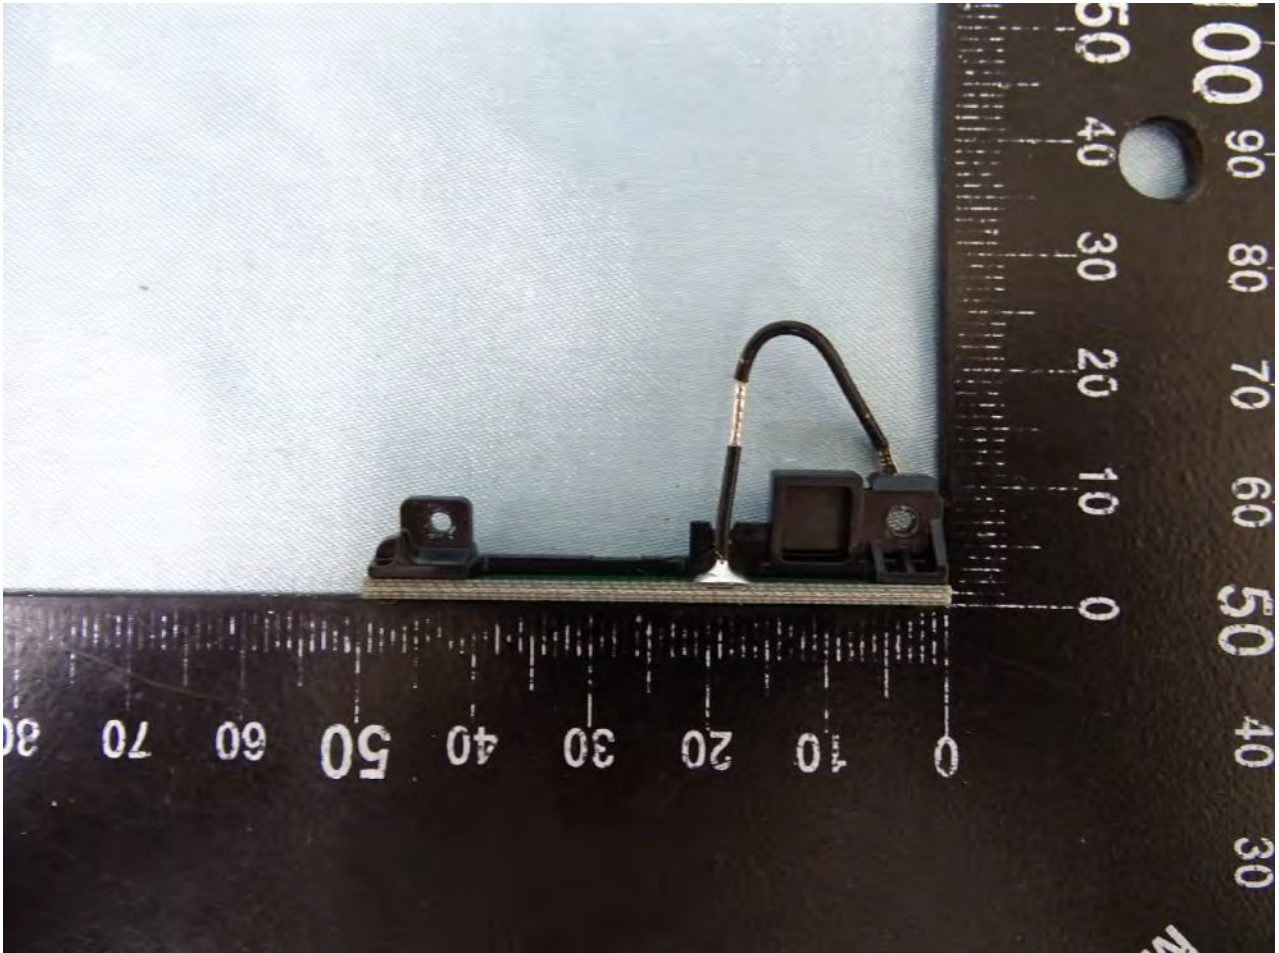

Brand Name: Zebra / Model Name: MC330L