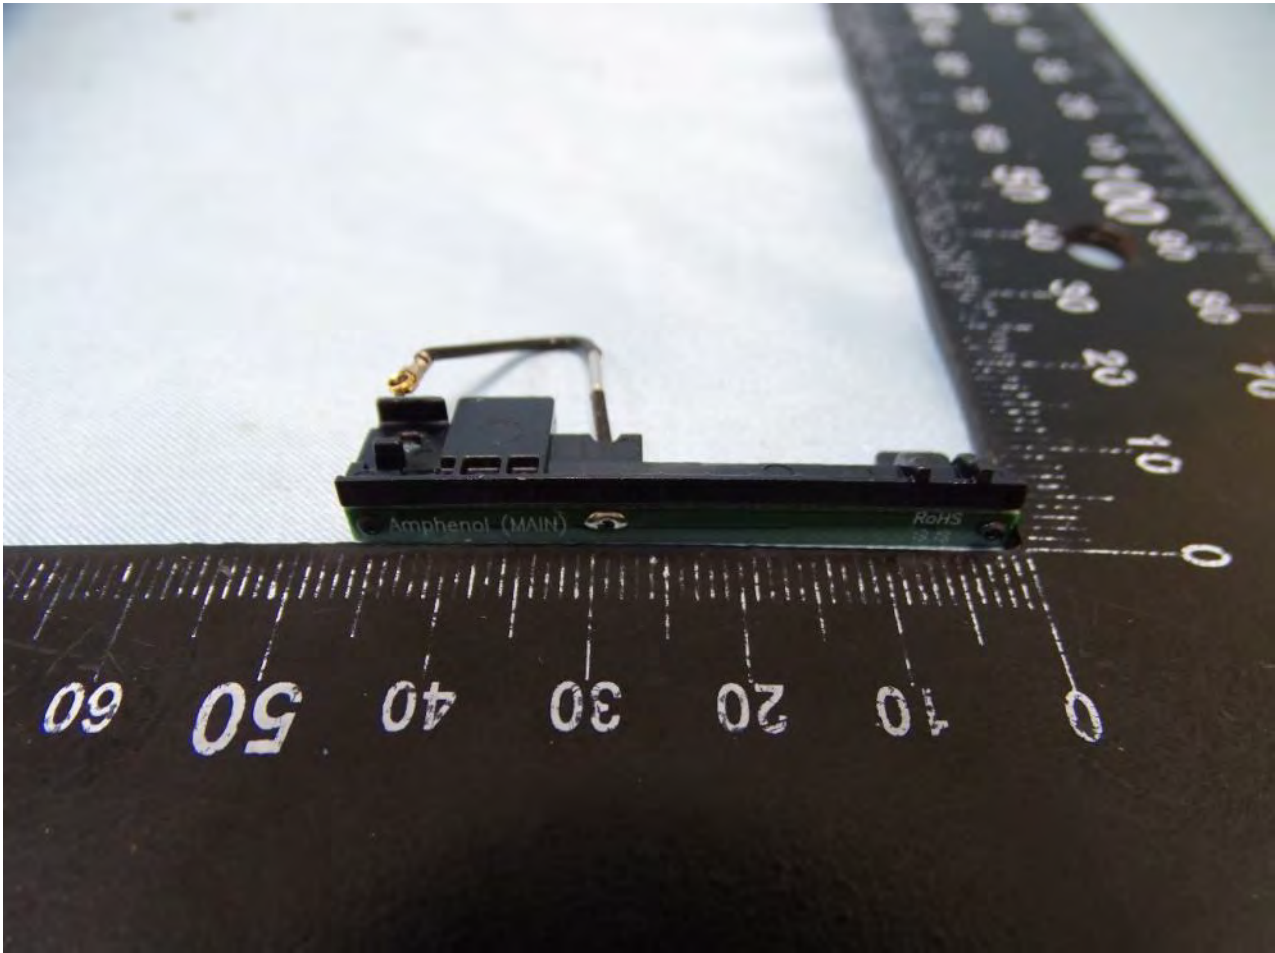

Brand Name: Zebra / Model Name: MC330L