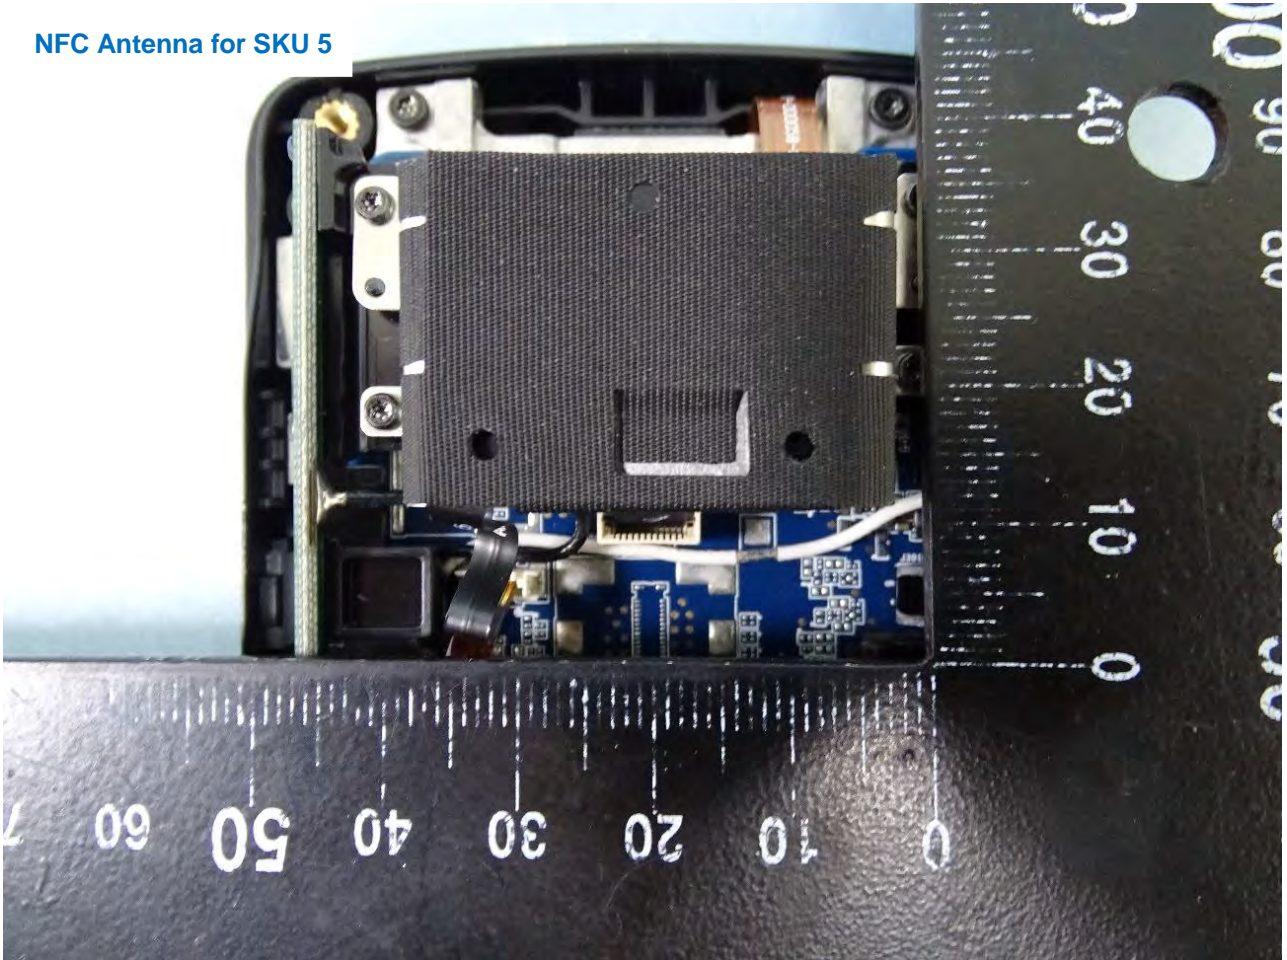

Brand Name: Zebra / Model Name: MC330L

WLAN Aux. Antenna for SKU 5

Brand Name: Zebra / Model Name: MC330L

Brand Name: Zebra / Model Name: MC330L

Brand Name: Zebra / Model Name: MC330L

NFC Antenna for SKU 5