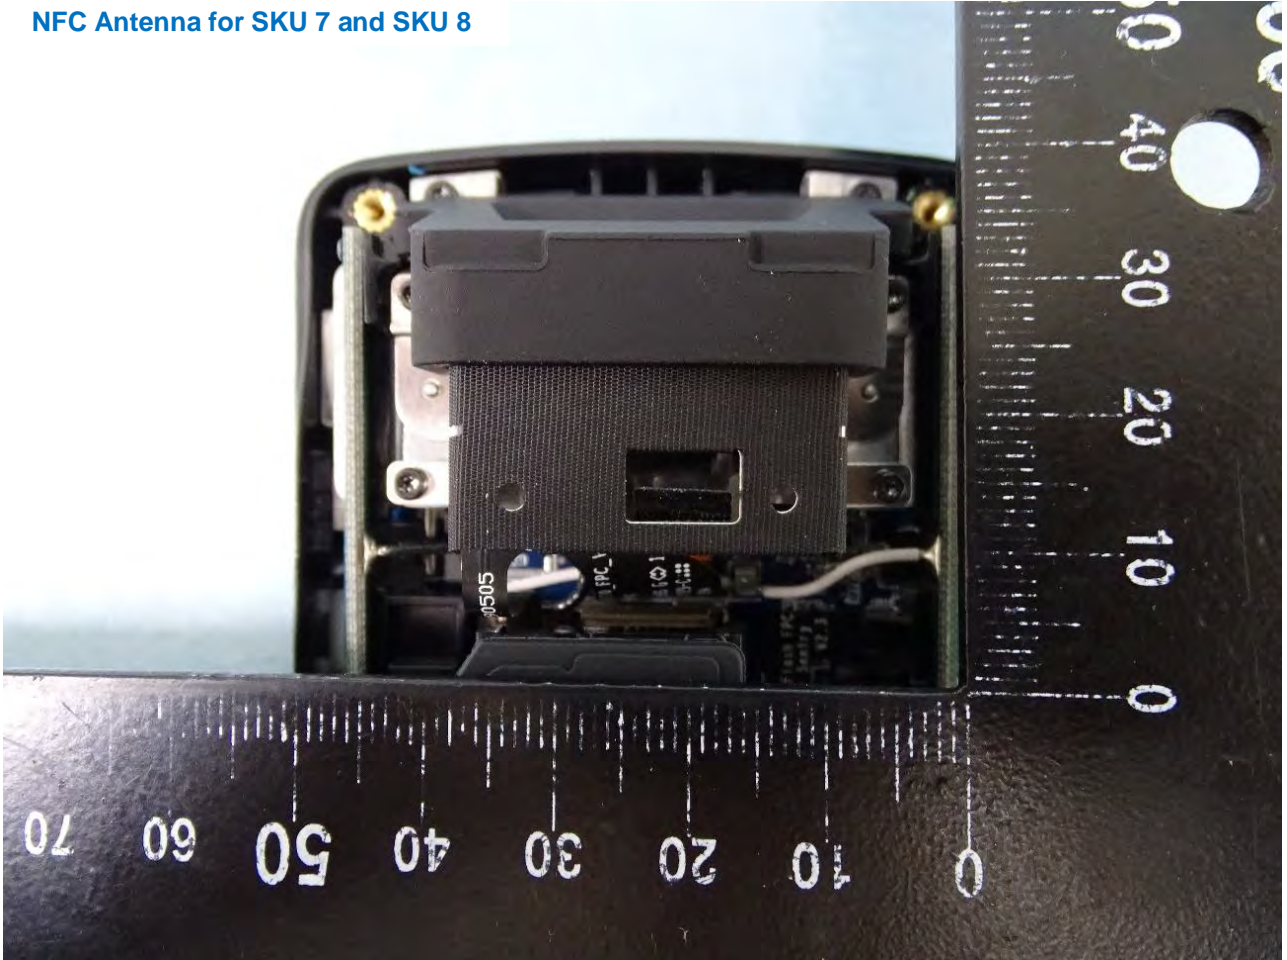

Brand Name: Zebra / Model Name: MC330L

NFC Antenna for SKU 7 and SKU 8