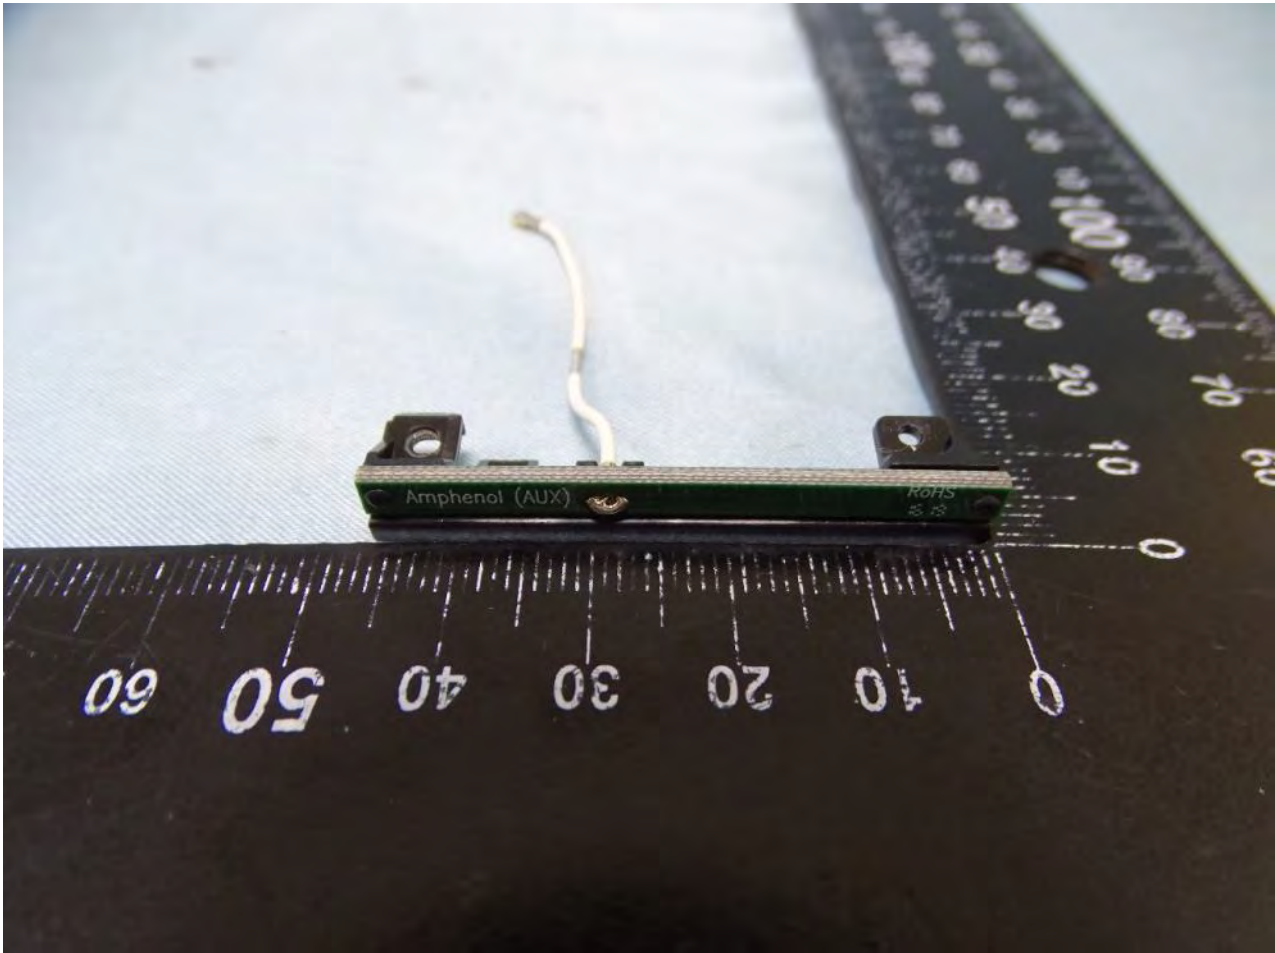

Brand Name: Zebra / Model Name: MC330L

Brand Name: Zebra / Model Name: MC330L

Brand Name: Zebra / Model Name: MC330L

WLAN Aux. Antenna for SKU 7 and SKU 8

Brand Name: Zebra / Model Name: MC330L

Brand Name: Zebra / Model Name: MC330L