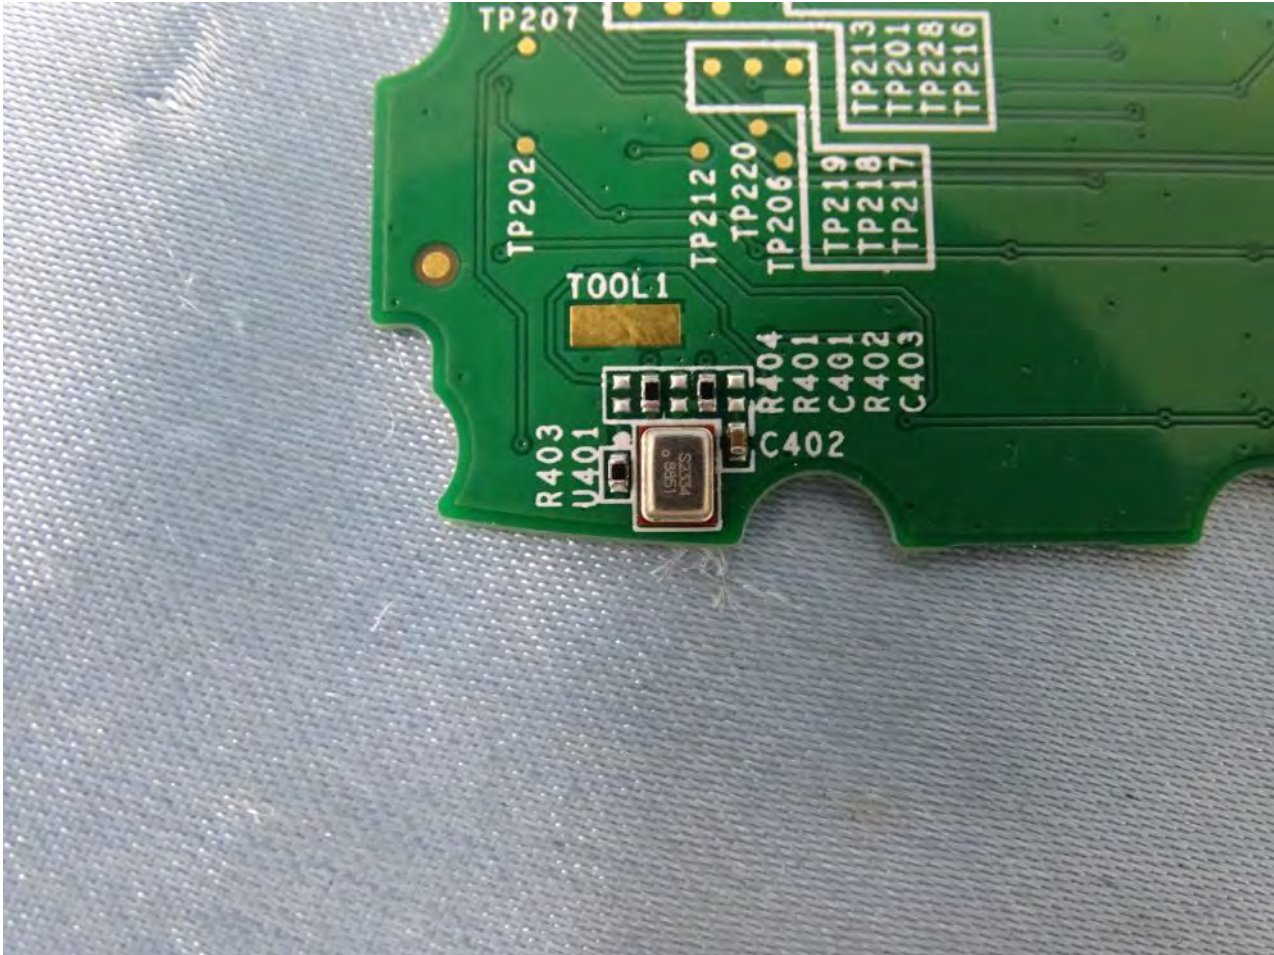

Brand Name: Zebra / Model Name: MC330L

Brand Name: Zebra / Model Name: MC330L

Brand Name: Zebra / Model Name: MC330L

Brand Name: Zebra / Model Name: MC330L

Brand Name: Zebra / Model Name: MC330L

Brand Name: Zebra / Model Name: MC330L

Brand Name: Zebra / Model Name: MC330L

Brand Name: Zebra / Model Name: MC330L

Brand Name: Zebra / Model Name: MC330L

Bluetooth and WLAN Main Antenna for SKU 1

Brand Name: Zebra / Model Name: MC330L

Brand Name: Zebra / Model Name: MC330L