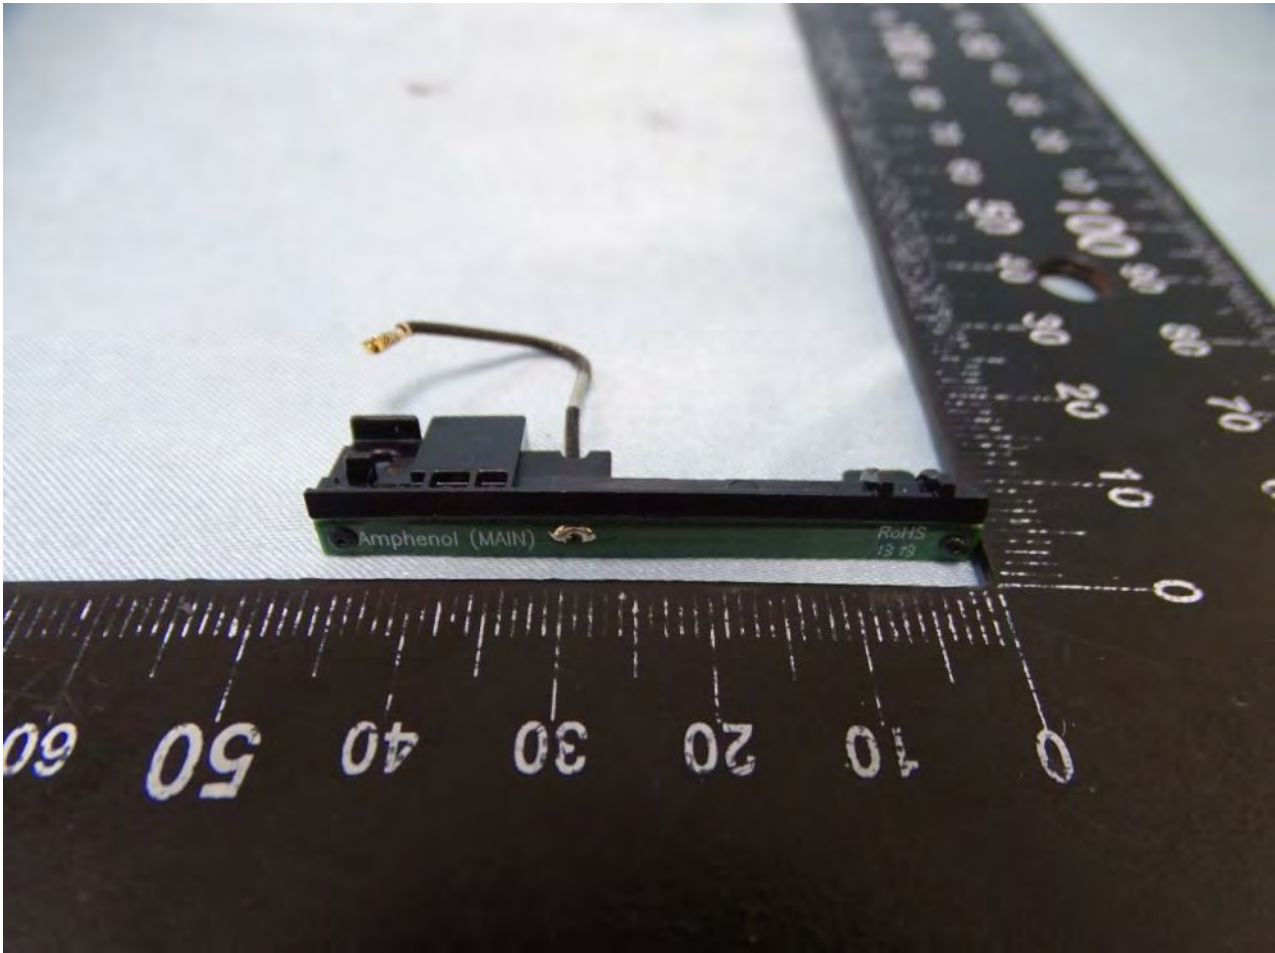

Brand Name: Zebra / Model Name: MC330L

Bluetooth and WLAN Main Antenna for SKU 2 and SKU 4

Brand Name: Zebra / Model Name: MC330L

Brand Name: Zebra / Model Name: MC330L

Brand Name: Zebra / Model Name: MC330L