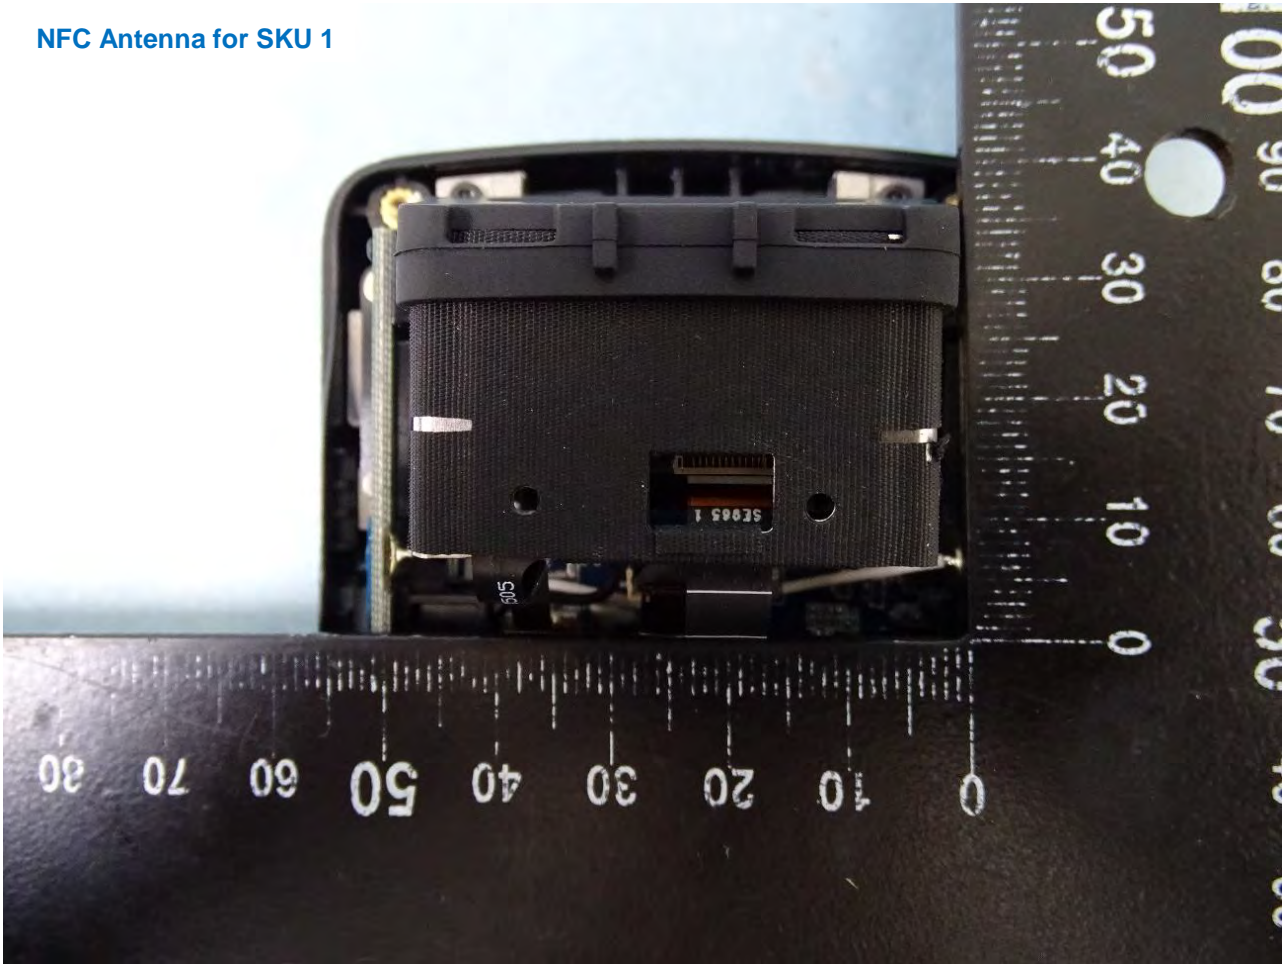

Brand Name: Zebra / Model Name: MC330L

WLAN Aux. Antenna for SKU 1

Brand Name: Zebra / Model Name: MC330L

Brand Name: Zebra / Model Name: MC330L

Brand Name: Zebra / Model Name: MC330L

NFC Antenna for SKU 1