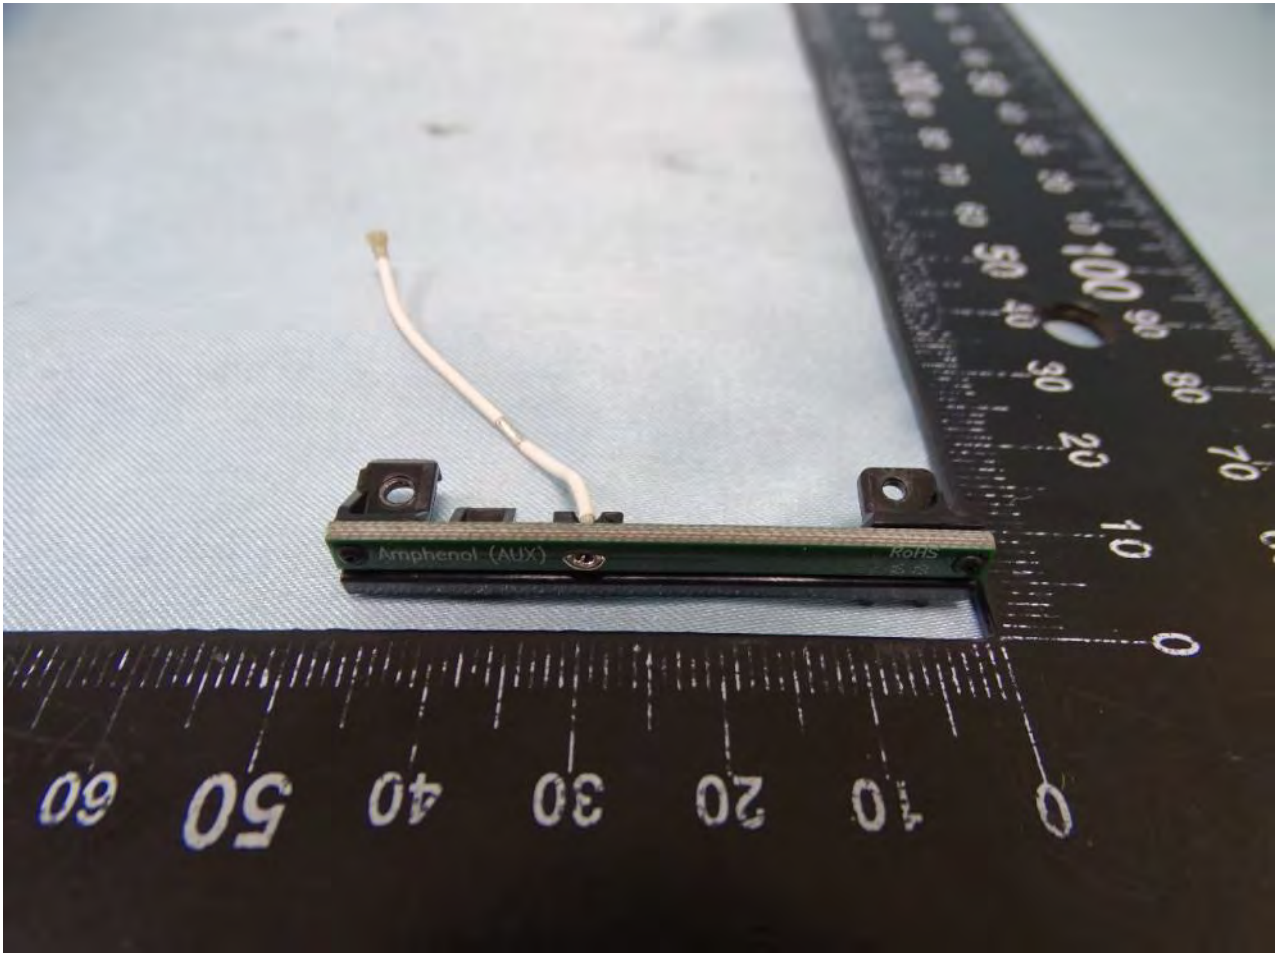

WLAN Aux. Antenna for SKU 2 and SKU 4

Brand Name: Zebra / Model Name: MC330L

Brand Name: Zebra / Model Name: MC330L

Brand Name: Zebra / Model Name: MC330L

NFC Antenna for SKU 2 and SKU 4

Brand Name: Zebra / Model Name: MC330L