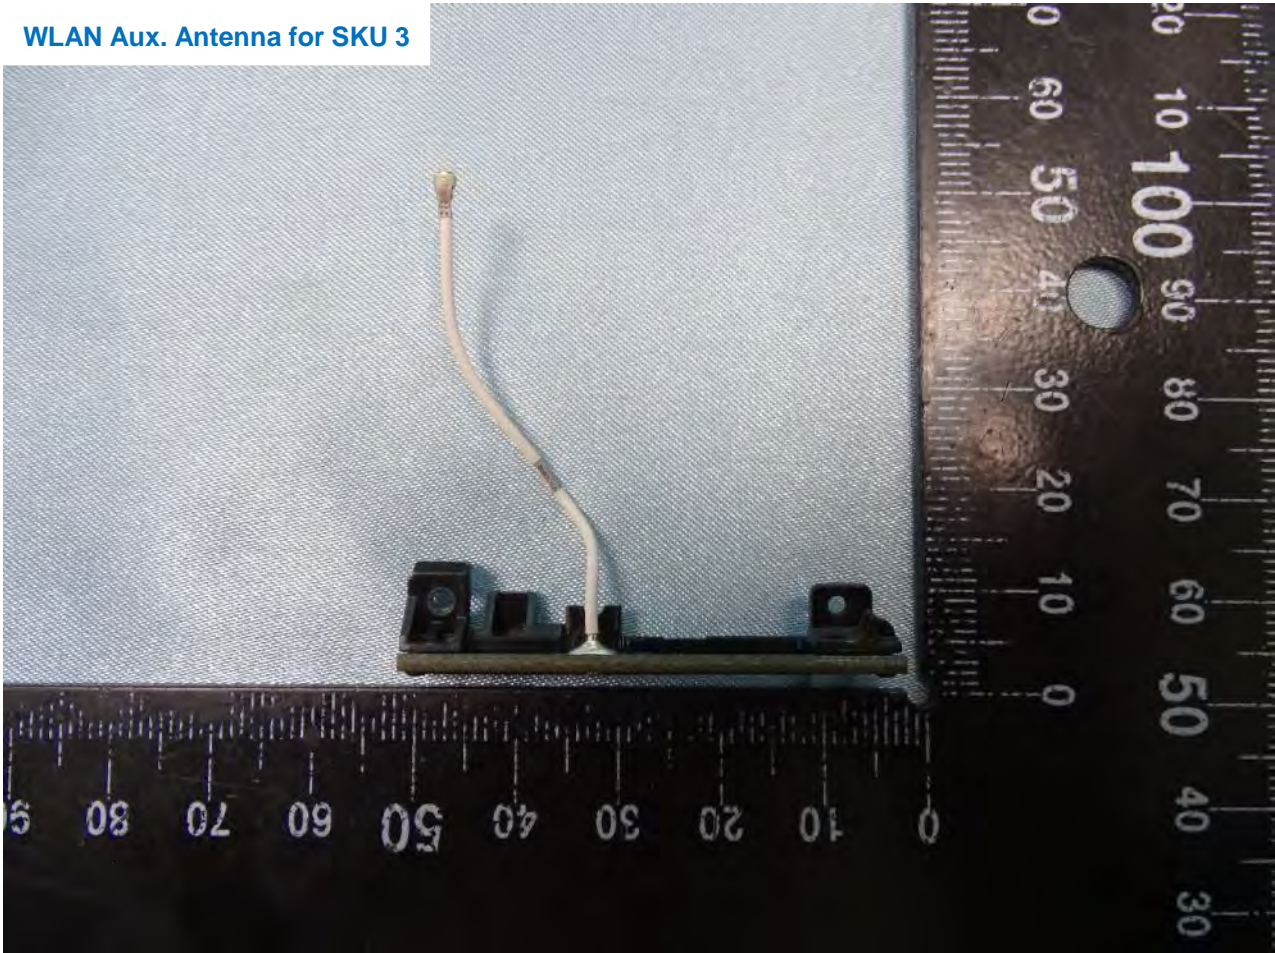

Bluetooth and WLAN Main Antenna for SKU 3

Brand Name: Zebra / Model Name: MC330L

Brand Name: Zebra / Model Name: MC330L

Brand Name: Zebra / Model Name: MC330L

WLAN Aux. Antenna for SKU 3

**Brand Name: Zebra / Model Name: MC330L**

**Brand Name: Zebra / Model Name: MC330L**