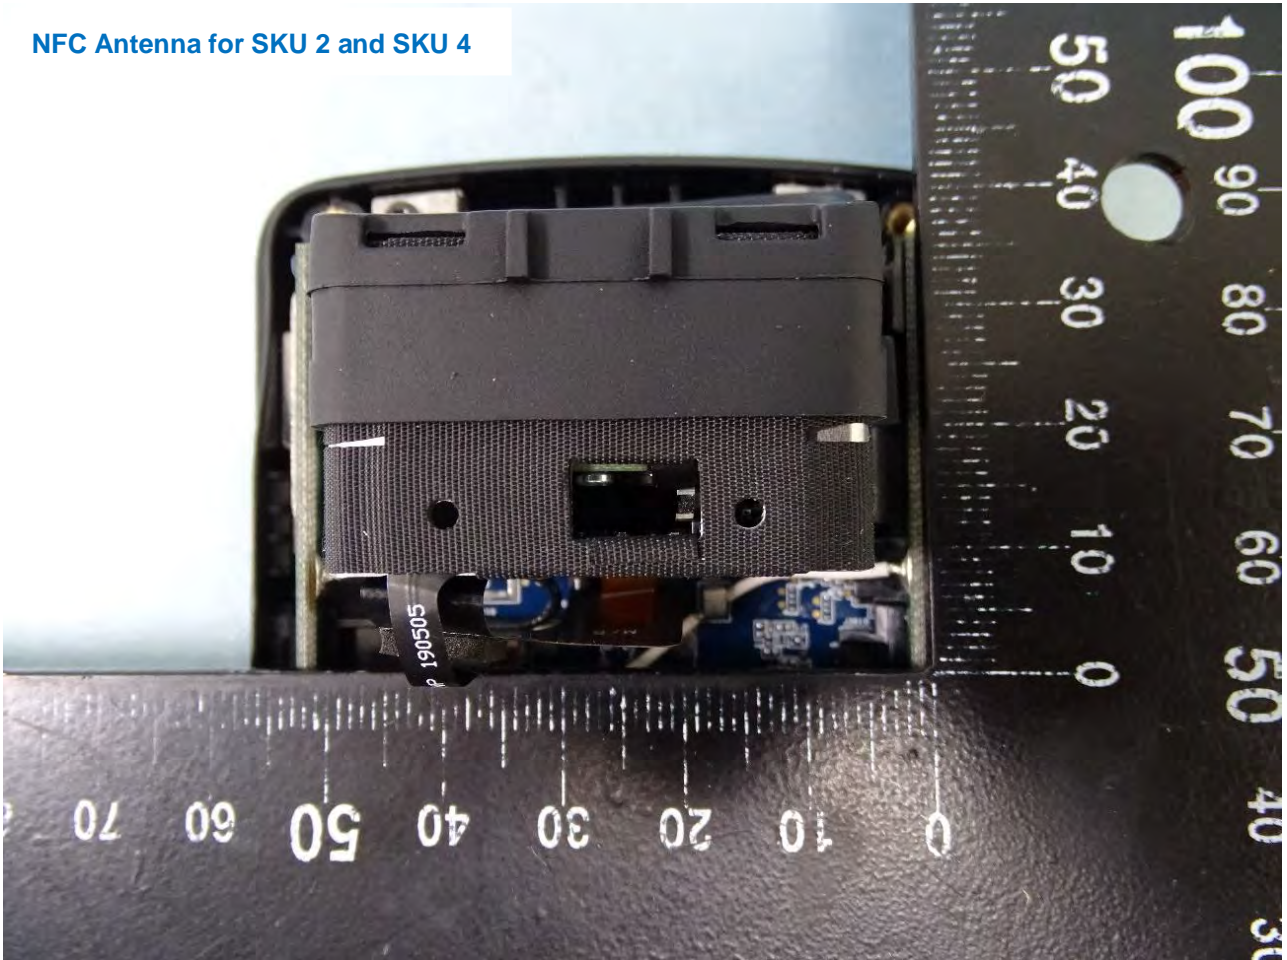

WLAN Aux. Antenna for SKU 2 and SKU 4

Brand Name: Zebra / Model Name: MC330L

Brand Name: Zebra / Model Name: MC330L

Brand Name: Zebra / Model Name: MC330L

NFC Antenna for SKU 2 and SKU 4

Brand Name: Zebra / Model Name: MC330L