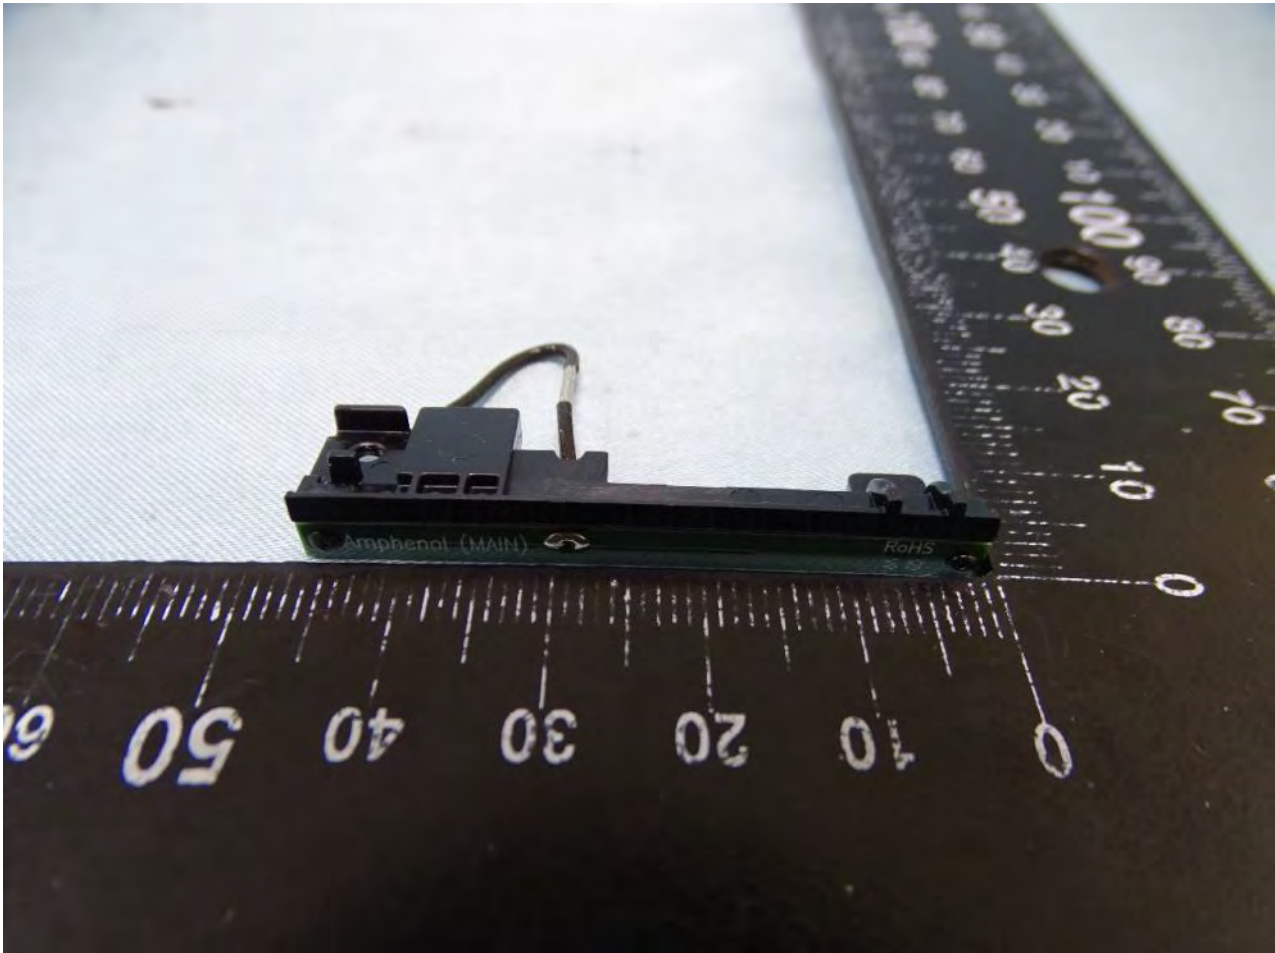

Brand Name: Zebra / Model Name: MC330L

Brand Name: Zebra / Model Name: MC330L

Brand Name: Zebra / Model Name: MC330L

Bluetooth and WLAN Main Antenna for SKU 1

Brand Name: Zebra / Model Name: MC330L

Brand Name: Zebra / Model Name: MC330L