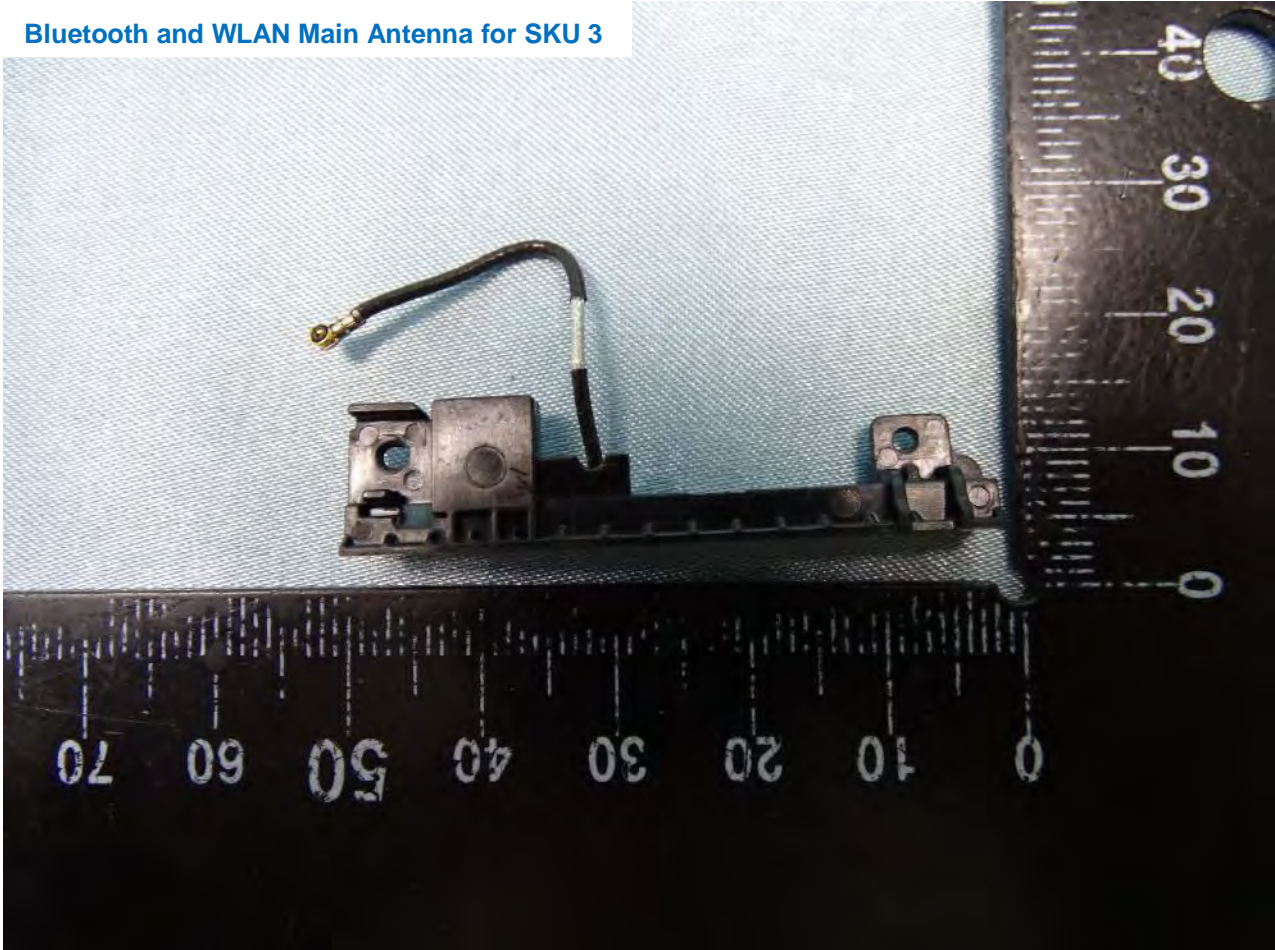

Brand Name: Zebra / Model Name: MC330L

Bluetooth and WLAN Main Antenna for SKU 3