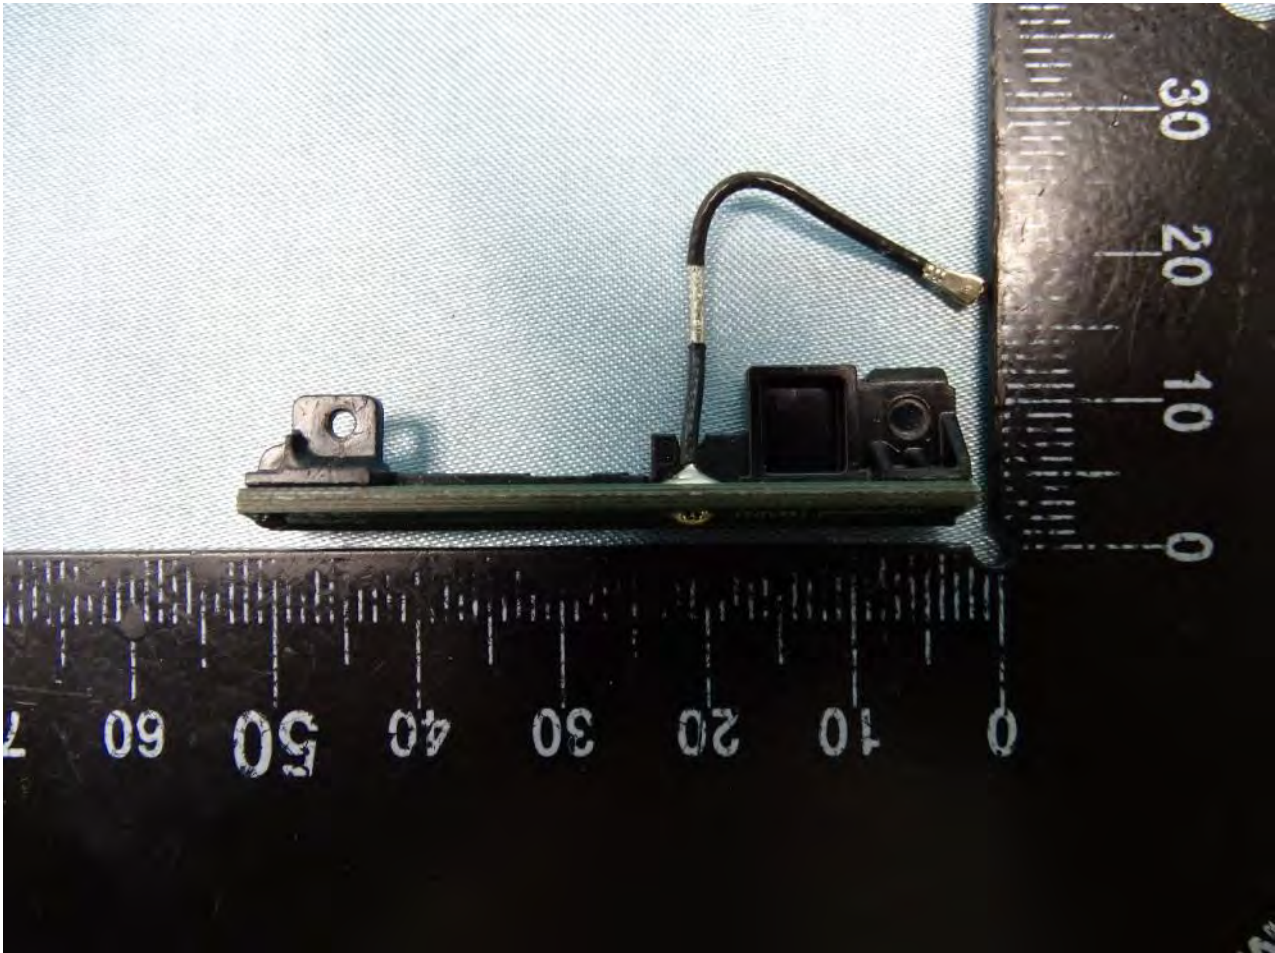

Brand Name: Zebra / Model Name: MC330L