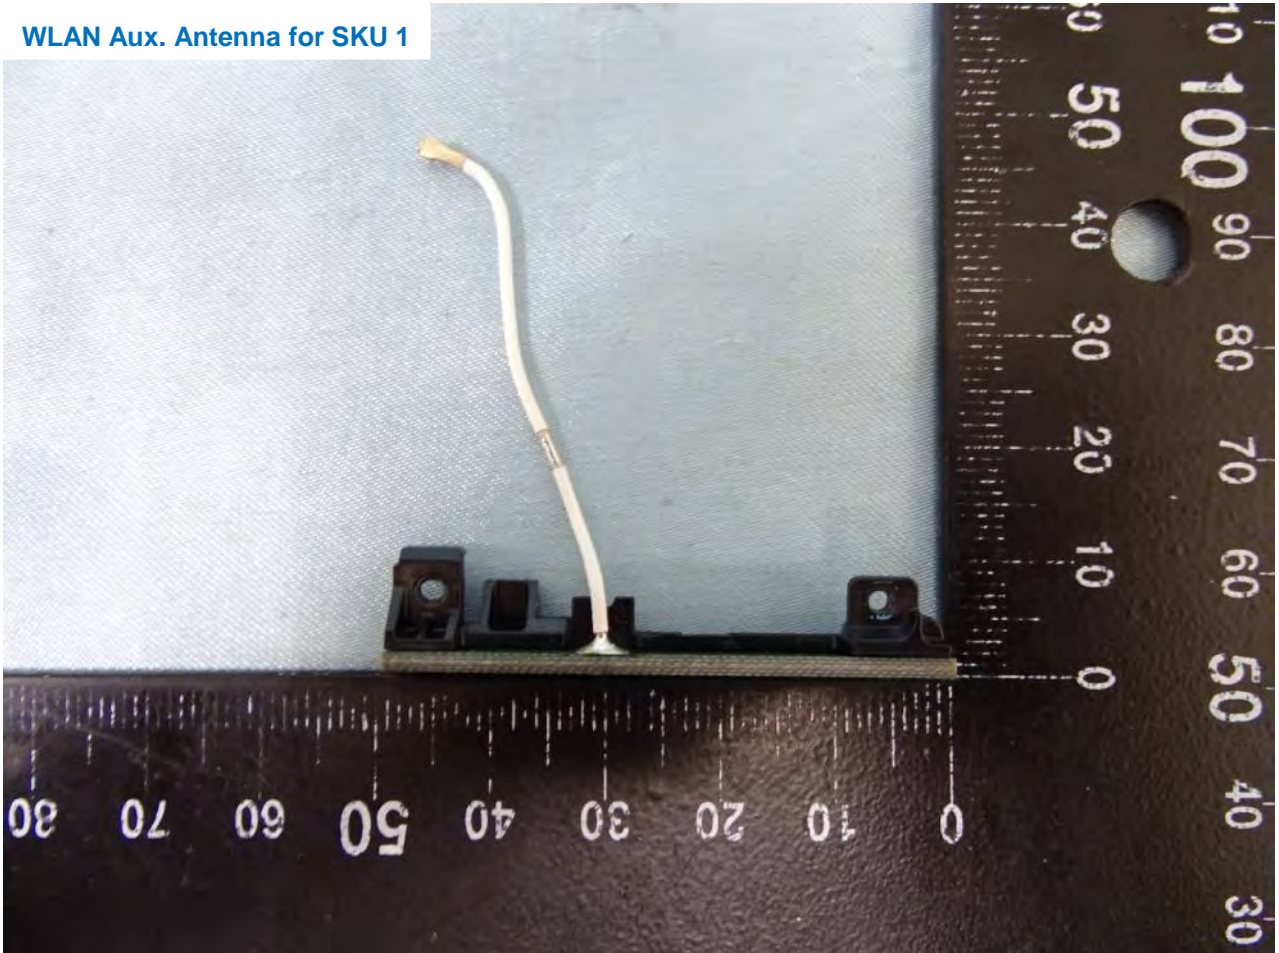

Brand Name: Zebra / Model Name: MC330L

WLAN Aux. Antenna for SKU 1