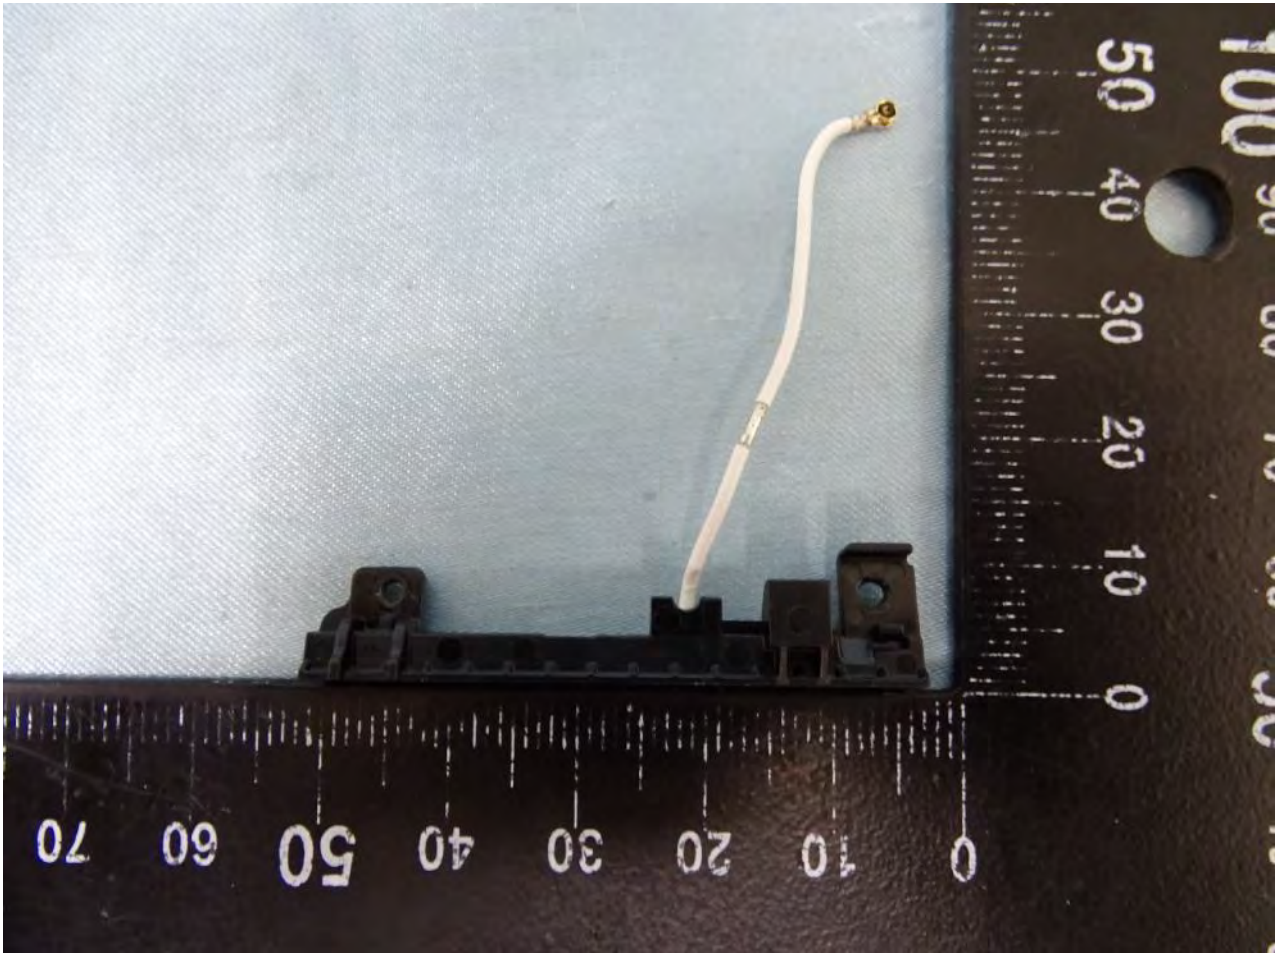

Brand Name: Zebra / Model Name: MC330L