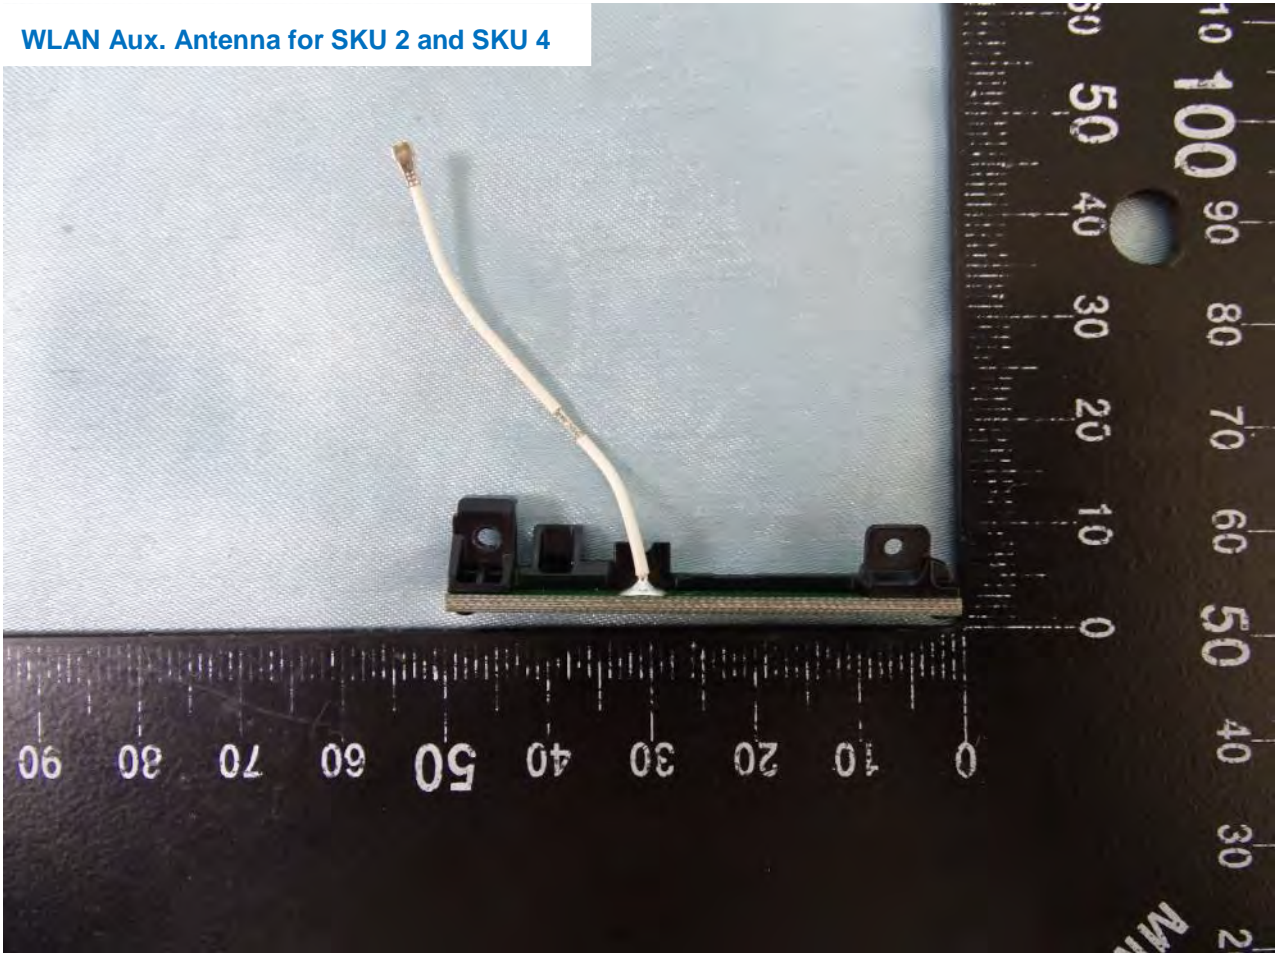

Brand Name: Zebra / Model Name: MC330L

WLAN Aux. Antenna for SKU 2 and SKU 4