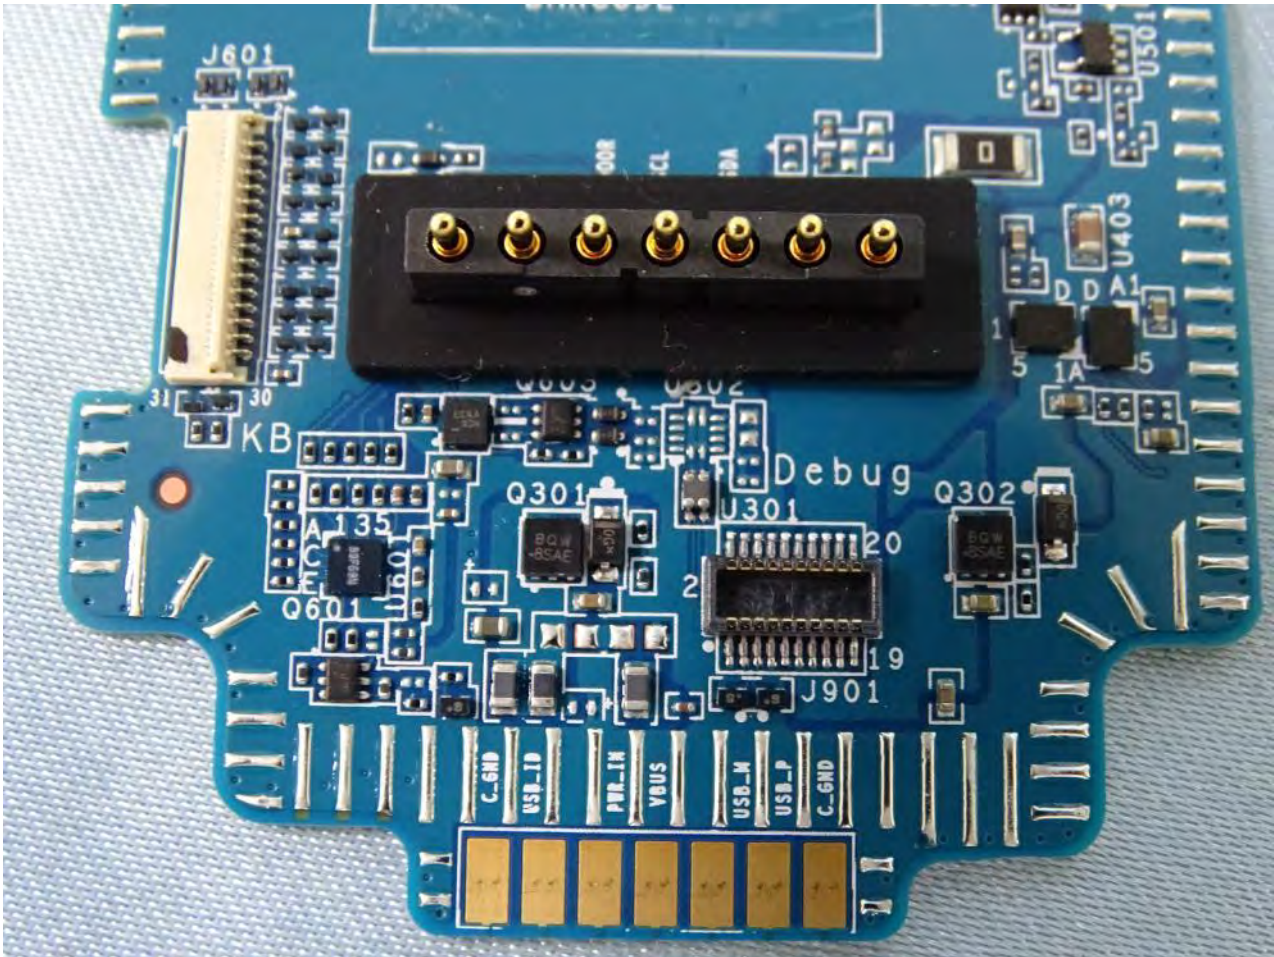

Brand Name: Zebra / Model Name: MC330L

Brand Name: Zebra / Model Name: MC330L

Brand Name: Zebra / Model Name: MC330L

Brand Name: Zebra / Model Name: MC330L

Brand Name: Zebra / Model Name: MC330L

Brand Name: Zebra / Model Name: MC330L

Brand Name: Zebra / Model Name: MC330L

Brand Name: Zebra / Model Name: MC330L

Brand Name: Zebra / Model Name: MC330L

Bluetooth and WLAN Main Antenna for SKU 1

Brand Name: Zebra / Model Name: MC330L

Brand Name: Zebra / Model Name: MC330L