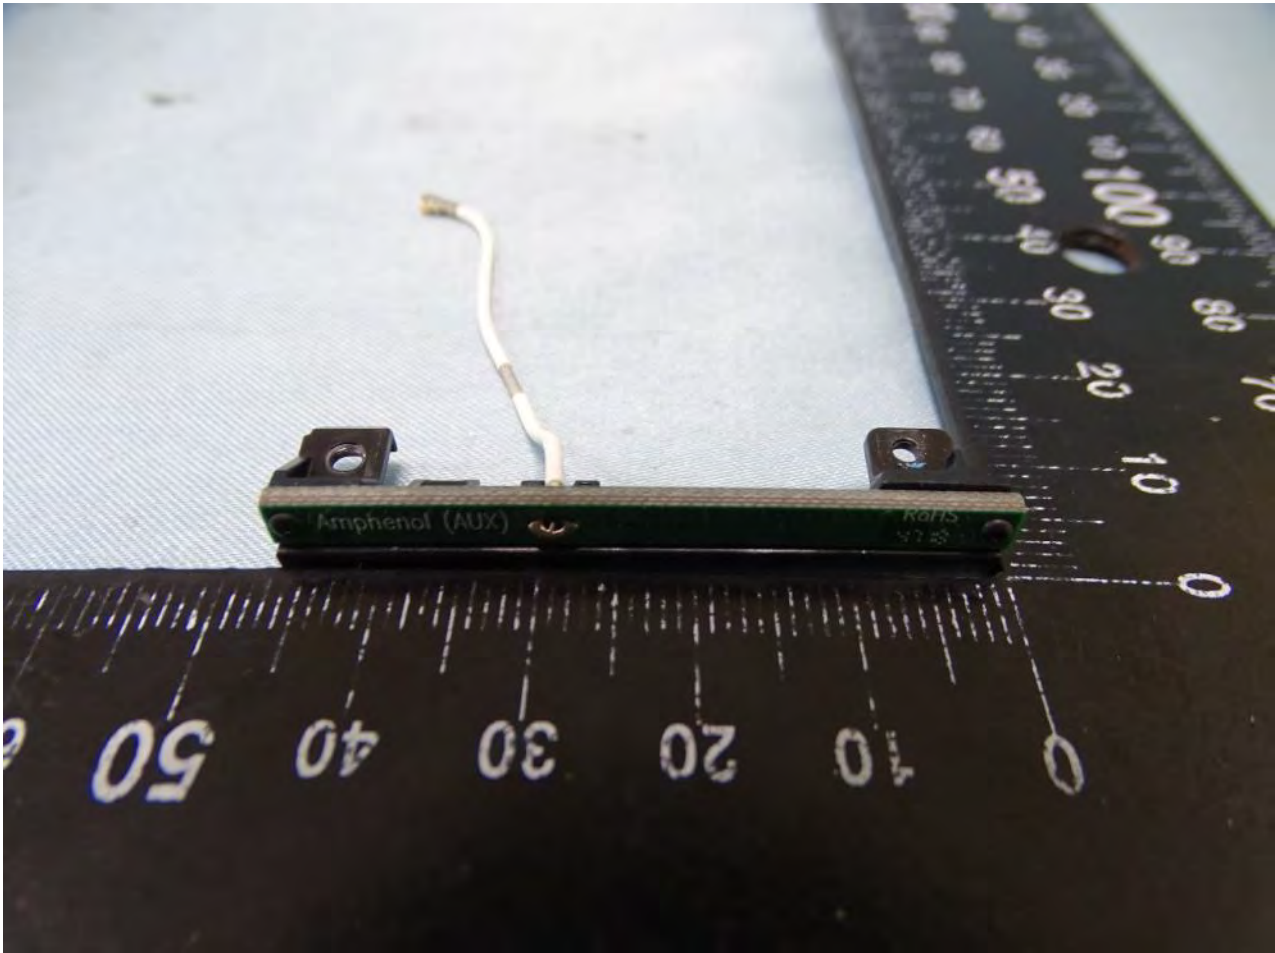

Brand Name: Zebra / Model Name: MC330L

WLAN Aux. Antenna for SKU 1

Brand Name: Zebra / Model Name: MC330L

Brand Name: Zebra / Model Name: MC330L

Brand Name: Zebra / Model Name: MC330L

NFC Antenna for SKU 1