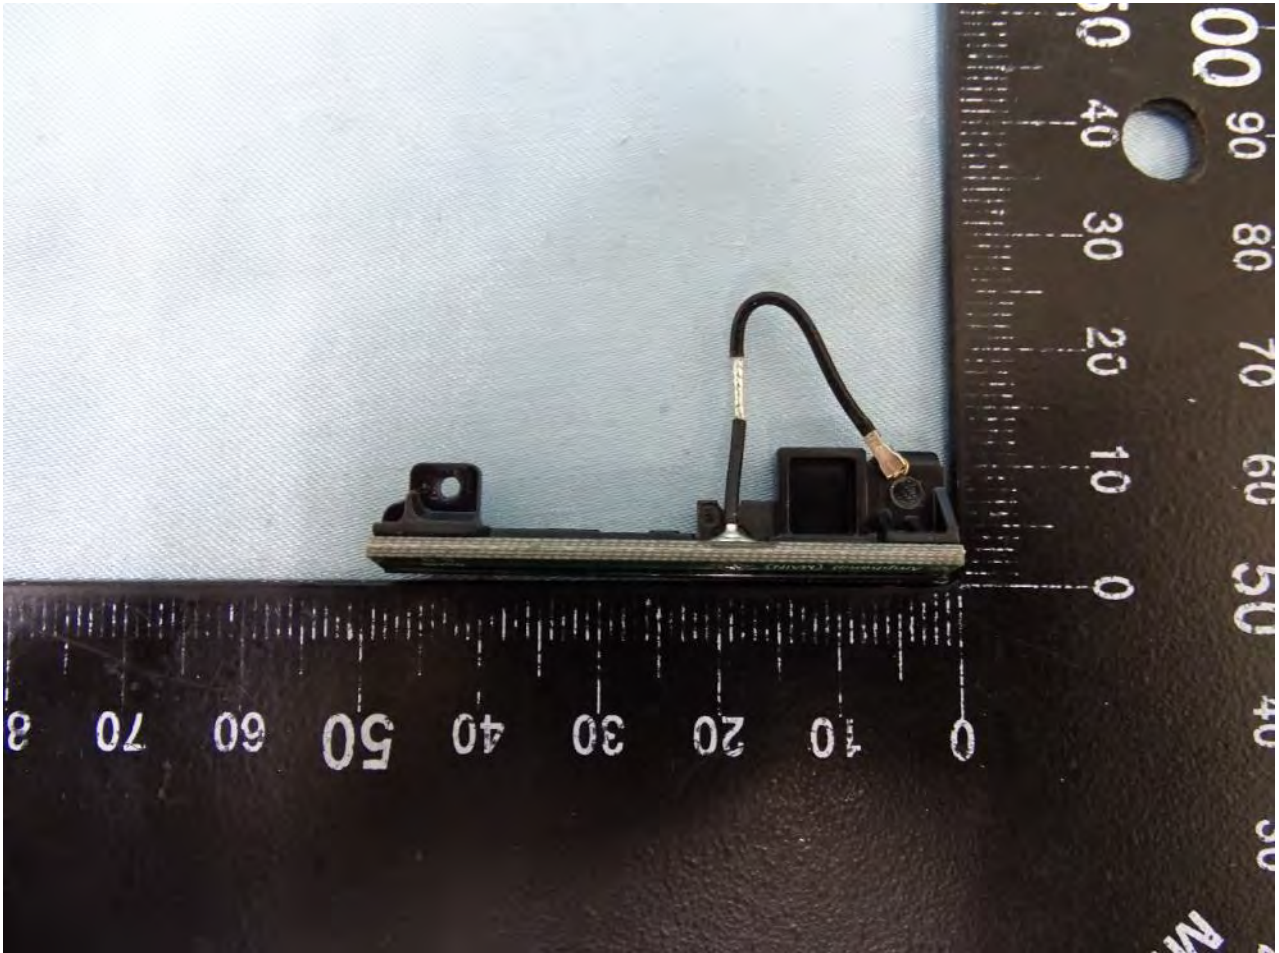

Brand Name: Zebra / Model Name: MC330L

Brand Name: Zebra / Model Name: MC330L

Brand Name: Zebra / Model Name: MC330L

Bluetooth and WLAN Main Antenna for SKU 1

Brand Name: Zebra / Model Name: MC330L

Brand Name: Zebra / Model Name: MC330L