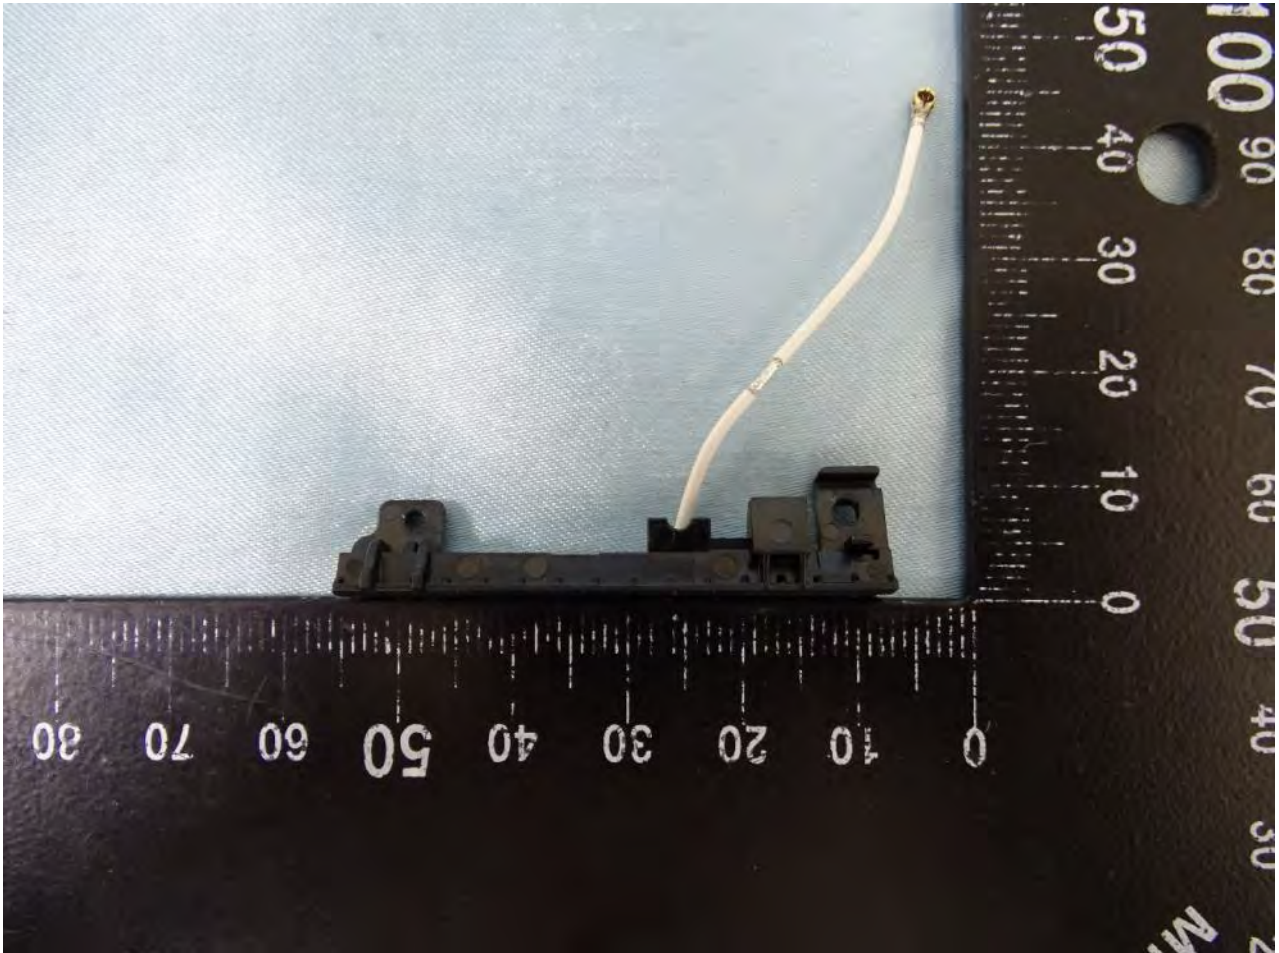

Brand Name: Zebra / Model Name: MC330L