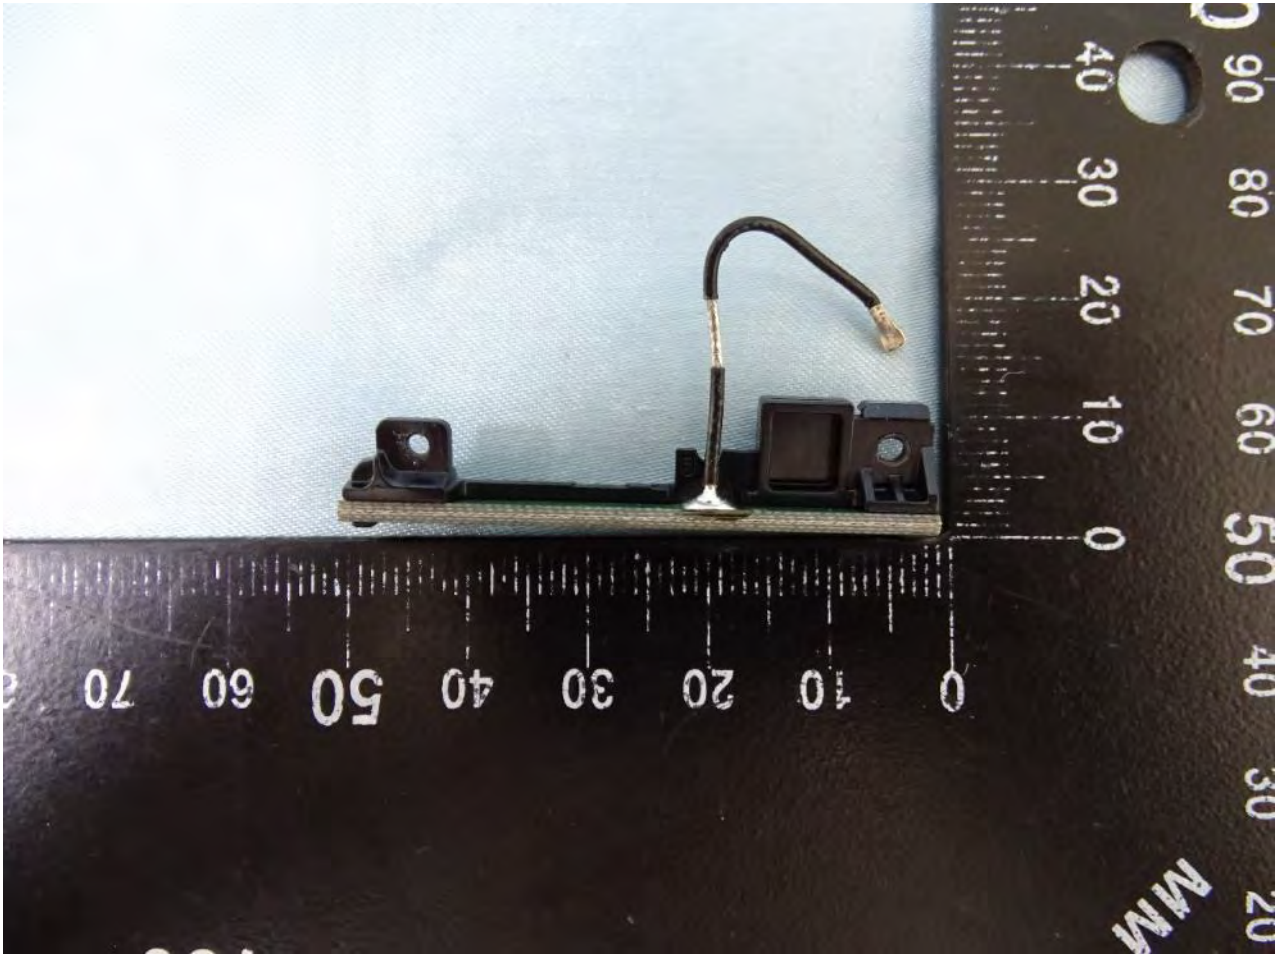

Brand Name: Zebra / Model Name: MC330L