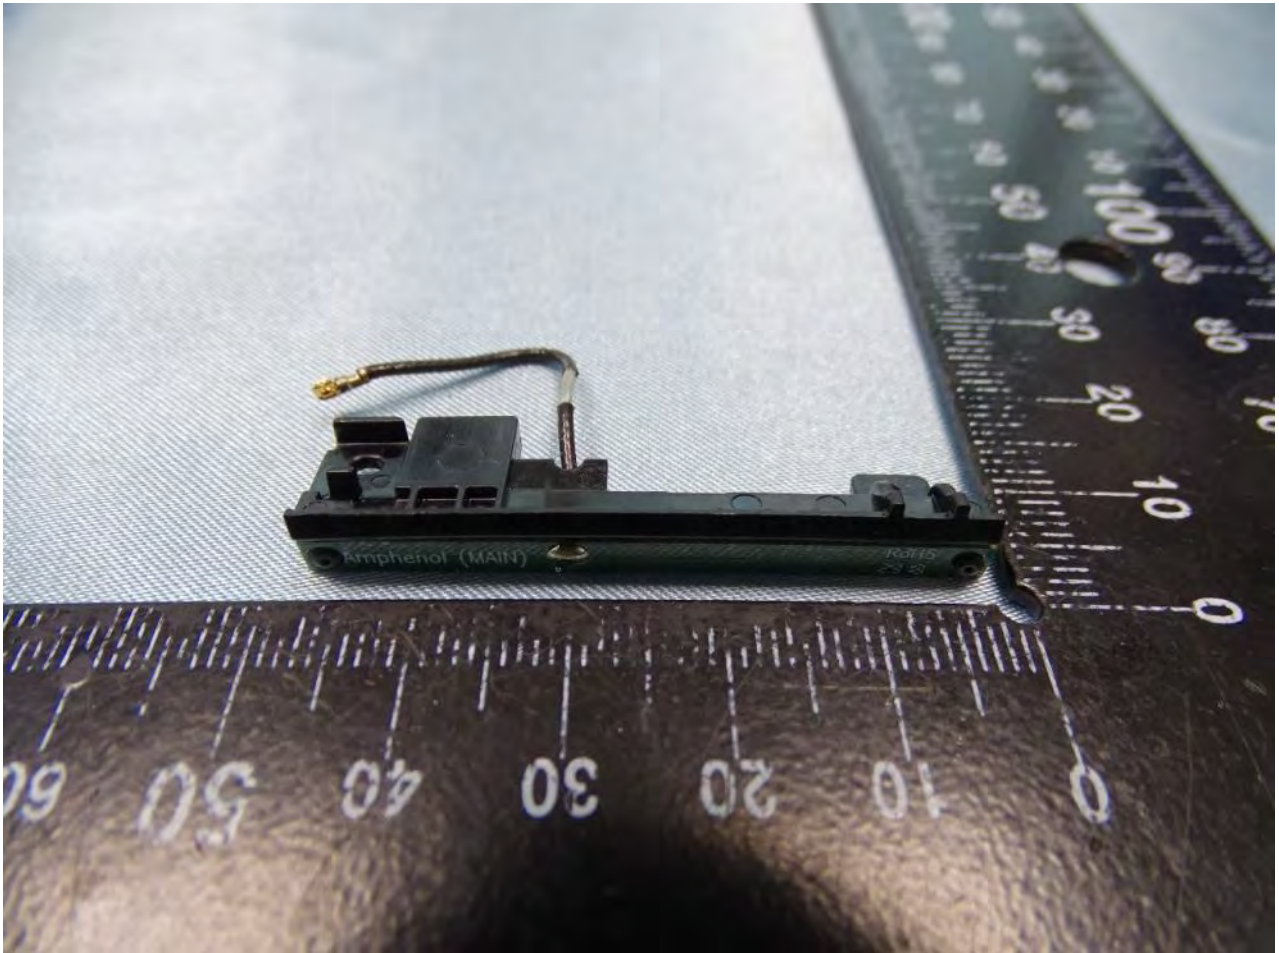

Bluetooth and WLAN Main Antenna for SKU 3

Brand Name: Zebra / Model Name: MC330L

Brand Name: Zebra / Model Name: MC330L

Brand Name: Zebra / Model Name: MC330L

WLAN Aux. Antenna for SKU 3

**Brand Name: Zebra / Model Name: MC330L**