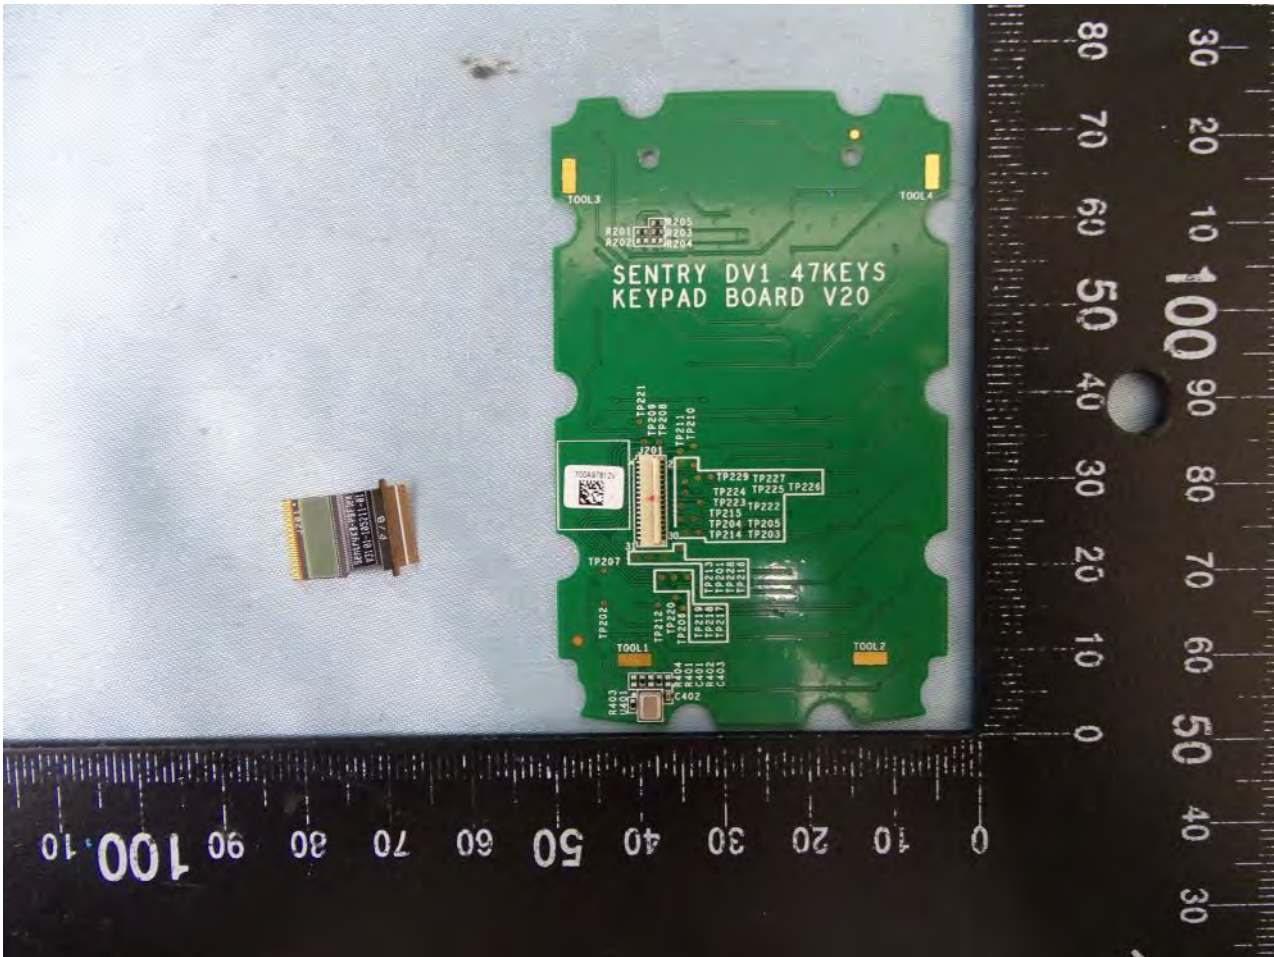

Brand Name: Zebra / Model Name: MC330L

Brand Name: Zebra / Model Name: MC330L

Brand Name: Zebra / Model Name: MC330L

Brand Name: Zebra / Model Name: MC330L

Brand Name: Zebra / Model Name: MC330L

Brand Name: Zebra / Model Name: MC330L

Brand Name: Zebra / Model Name: MC330L

Brand Name: Zebra / Model Name: MC330L

Brand Name: Zebra / Model Name: MC330L

Bluetooth and WLAN Main Antenna for SKU 1

Brand Name: Zebra / Model Name: MC330L

Brand Name: Zebra / Model Name: MC330L