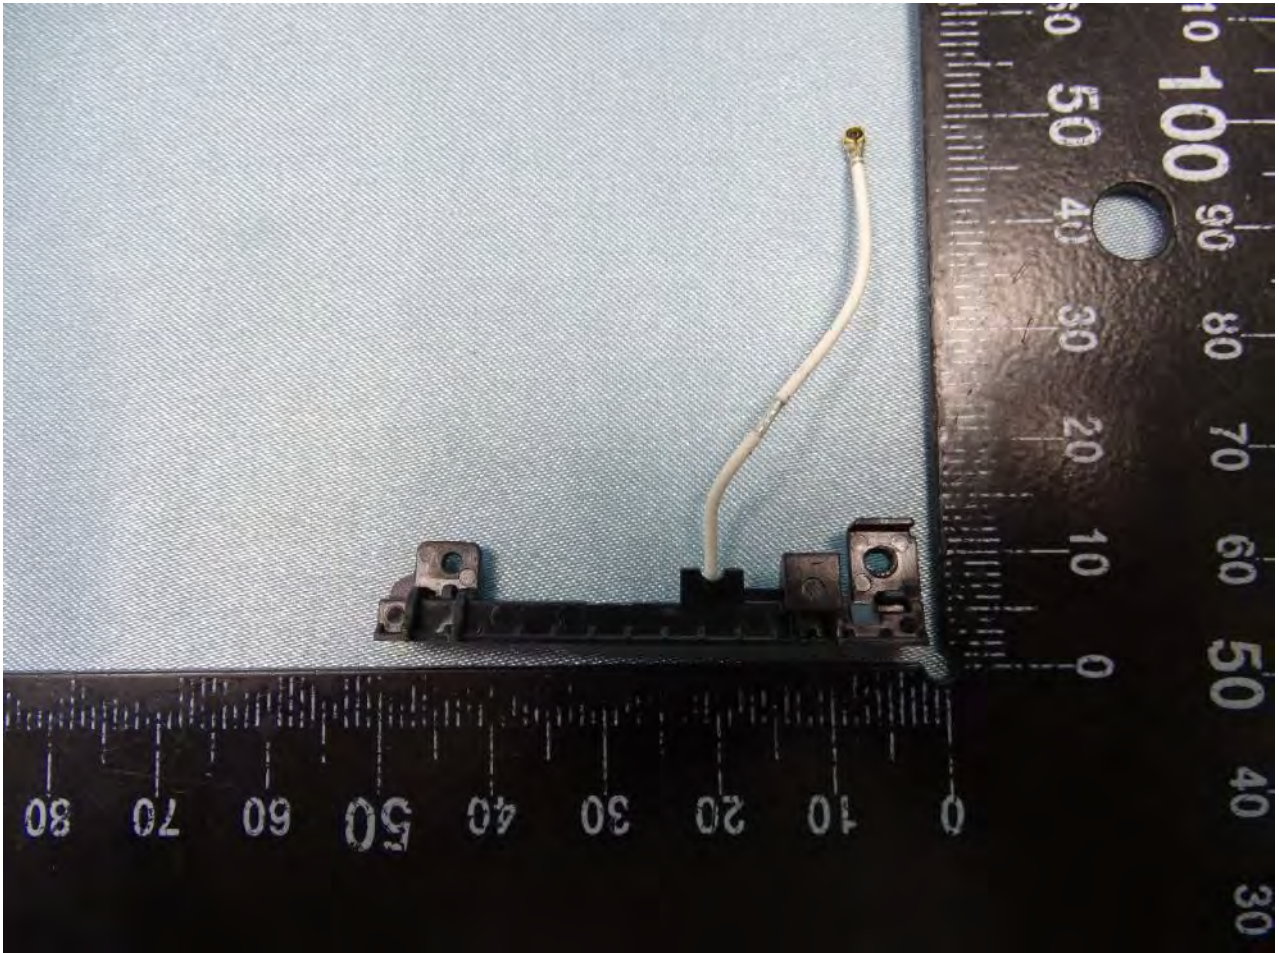

Bluetooth and WLAN Main Antenna for SKU 3

Brand Name: Zebra / Model Name: MC330L

Brand Name: Zebra / Model Name: MC330L

Brand Name: Zebra / Model Name: MC330L

WLAN Aux. Antenna for SKU 3

**Brand Name: Zebra / Model Name: MC330L**