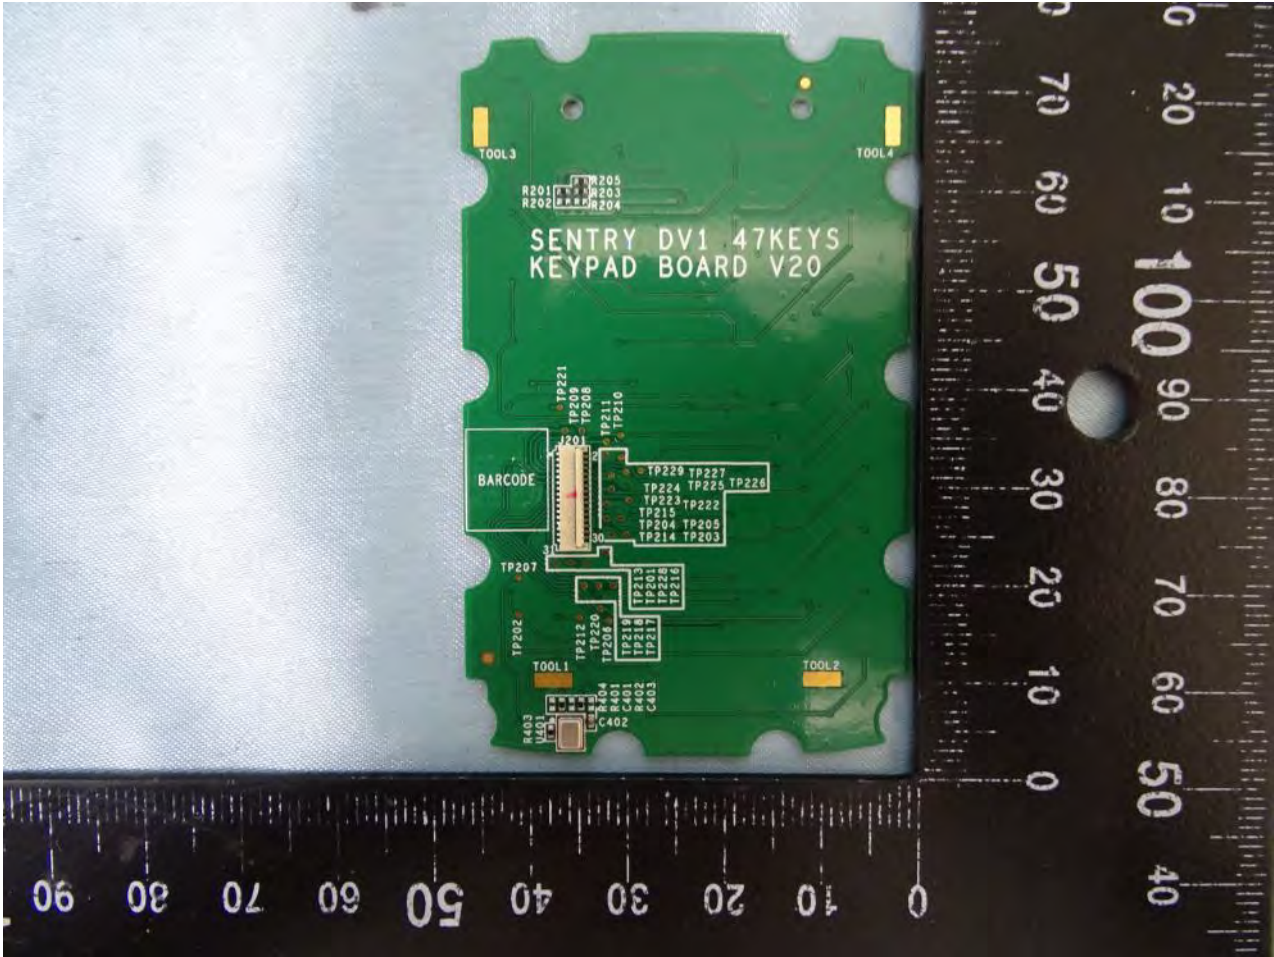

Brand Name: Zebra / Model Name: MC330L

Brand Name: Zebra / Model Name: MC330L

Brand Name: Zebra / Model Name: MC330L

Brand Name: Zebra / Model Name: MC330L

Brand Name: Zebra / Model Name: MC330L

Brand Name: Zebra / Model Name: MC330L

Brand Name: Zebra / Model Name: MC330L

Brand Name: Zebra / Model Name: MC330L

Brand Name: Zebra / Model Name: MC330L

Bluetooth and WLAN Main Antenna for SKU 1

Brand Name: Zebra / Model Name: MC330L

Brand Name: Zebra / Model Name: MC330L