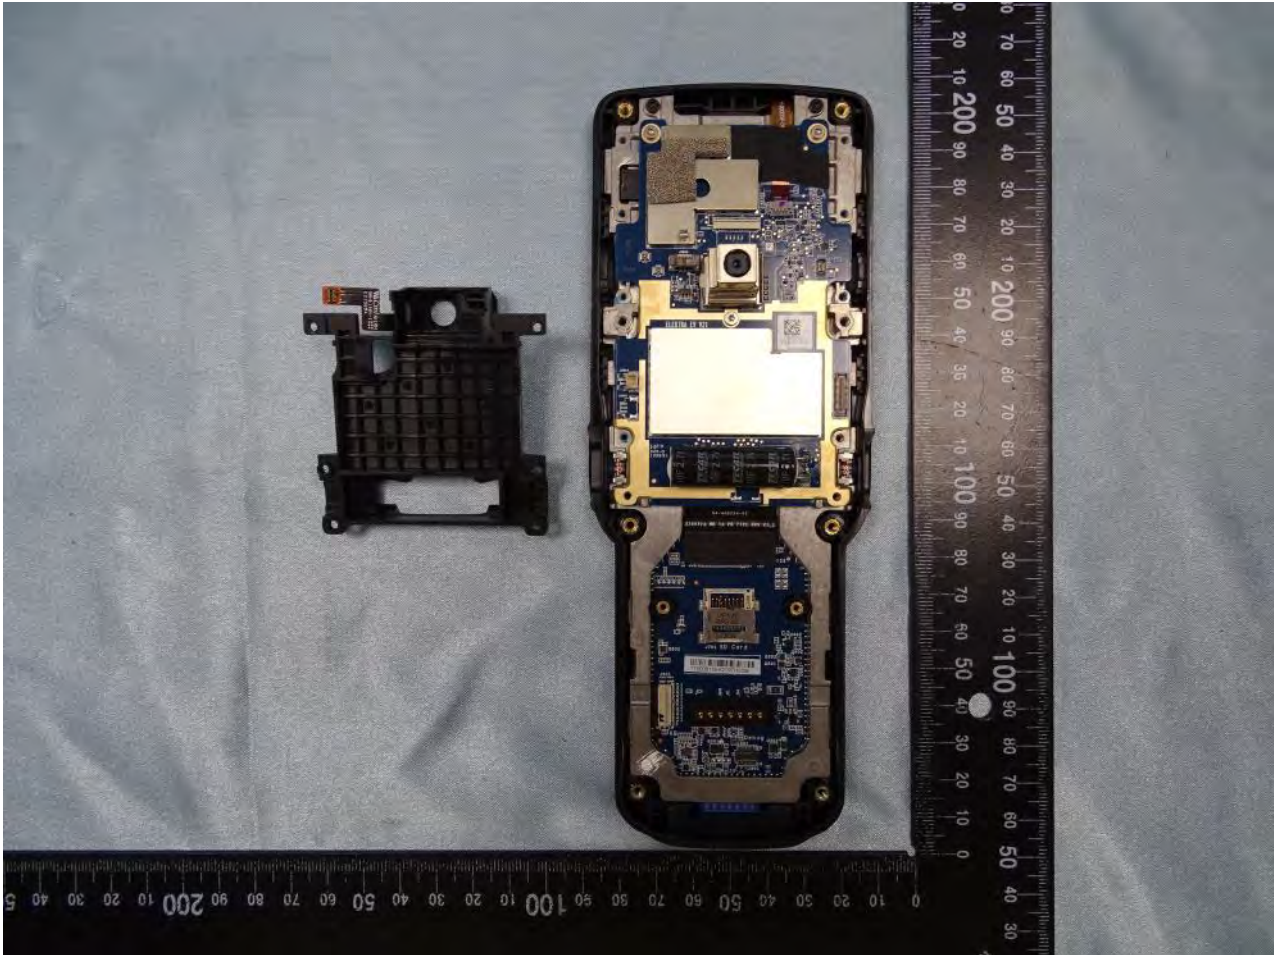

Brand Name: Zebra / Model Name: MC330L

Brand Name: Zebra / Model Name: MC330L

Brand Name: Zebra / Model Name: MC330L

SKU 9

Brand Name: Zebra / Model Name: MC330L

Brand Name: Zebra / Model Name: MC330L

Brand Name: Zebra / Model Name: MC330L

Brand Name: Zebra / Model Name: MC330L

Brand Name: Zebra / Model Name: MC330L

Brand Name: Zebra / Model Name: MC330L

Brand Name: Zebra / Model Name: MC330L

Brand Name: Zebra / Model Name: MC330L

Brand Name: Zebra / Model Name: MC330L