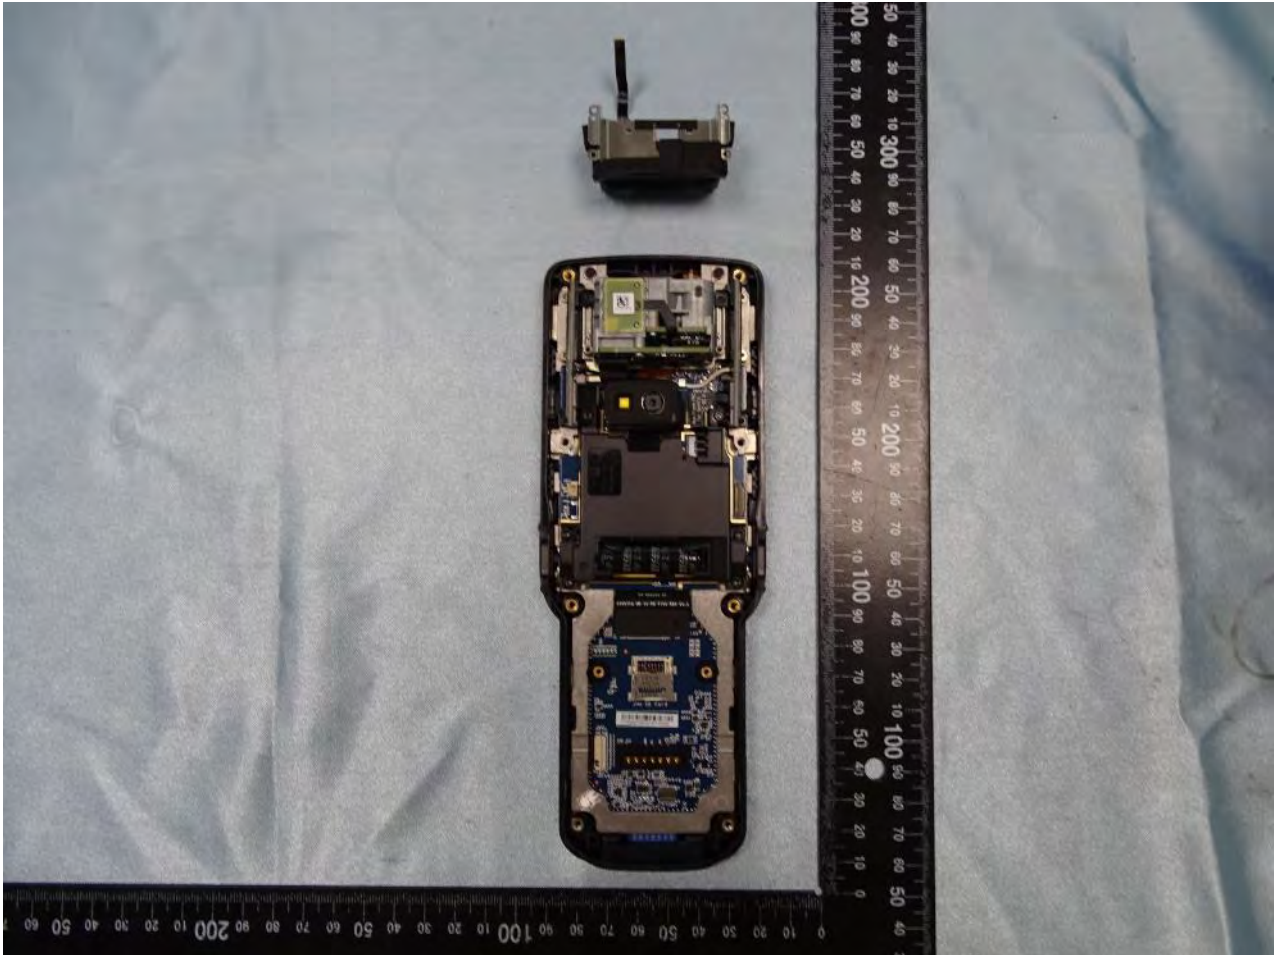

Brand Name: Zebra / Model Name: MC330L

Brand Name: Zebra / Model Name: MC330L

Brand Name: Zebra / Model Name: MC330L

SKU 9

Brand Name: Zebra / Model Name: MC330L

Brand Name: Zebra / Model Name: MC330L

Brand Name: Zebra / Model Name: MC330L

Brand Name: Zebra / Model Name: MC330L

Brand Name: Zebra / Model Name: MC330L

Brand Name: Zebra / Model Name: MC330L

Brand Name: Zebra / Model Name: MC330L

Brand Name: Zebra / Model Name: MC330L

Brand Name: Zebra / Model Name: MC330L