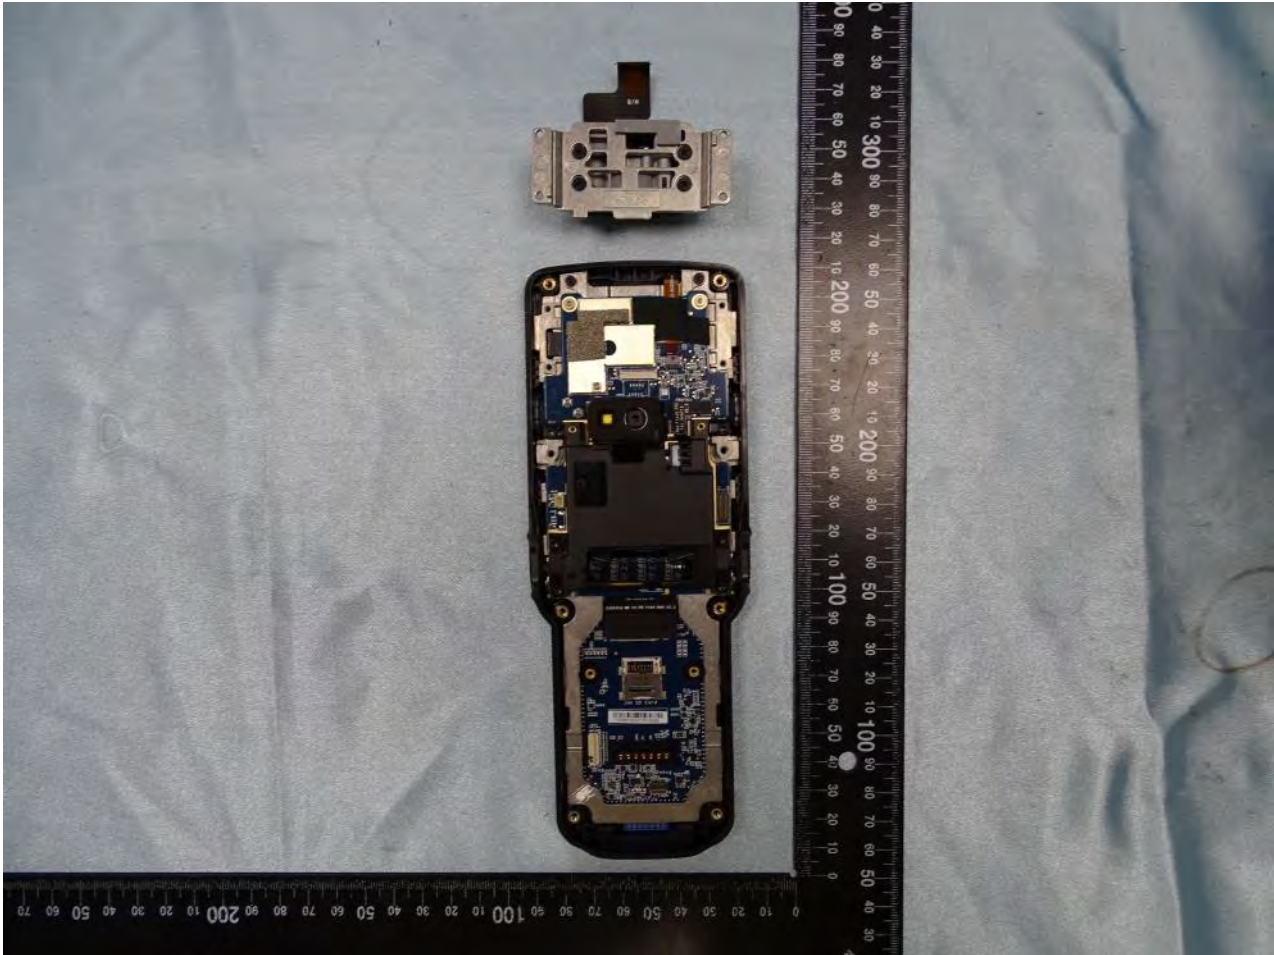

Brand Name: Zebra / Model Name: MC330L

Brand Name: Zebra / Model Name: MC330L

Brand Name: Zebra / Model Name: MC330L

SKU 9

Brand Name: Zebra / Model Name: MC330L

Brand Name: Zebra / Model Name: MC330L

Brand Name: Zebra / Model Name: MC330L

Brand Name: Zebra / Model Name: MC330L

Brand Name: Zebra / Model Name: MC330L

Brand Name: Zebra / Model Name: MC330L

Brand Name: Zebra / Model Name: MC330L

Brand Name: Zebra / Model Name: MC330L

Brand Name: Zebra / Model Name: MC330L