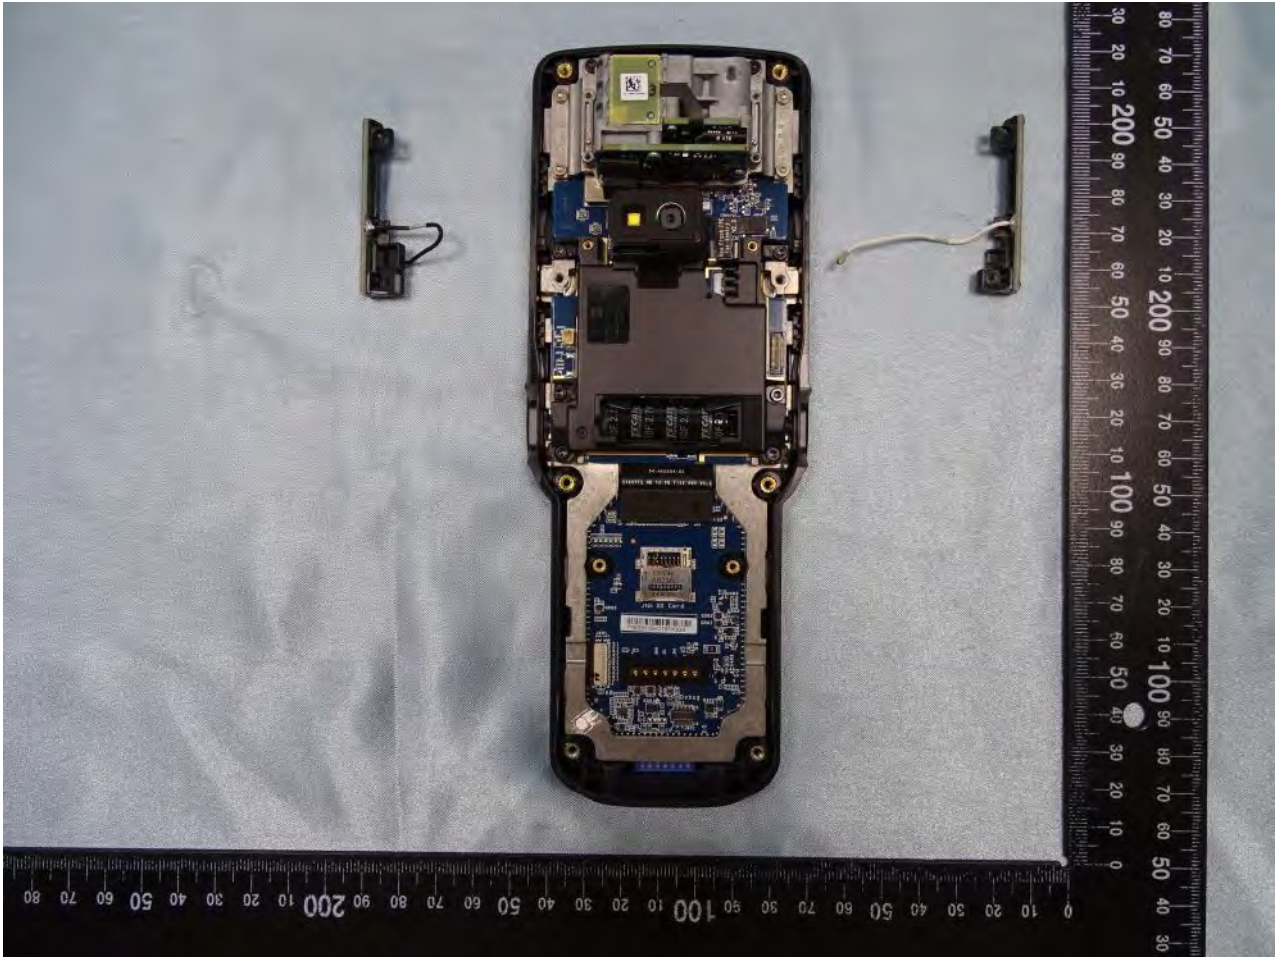

Brand Name: Zebra / Model Name: MC330L

Brand Name: Zebra / Model Name: MC330L

Brand Name: Zebra / Model Name: MC330L

SKU 9

Brand Name: Zebra / Model Name: MC330L

Brand Name: Zebra / Model Name: MC330L

Brand Name: Zebra / Model Name: MC330L

Brand Name: Zebra / Model Name: MC330L

Brand Name: Zebra / Model Name: MC330L

Brand Name: Zebra / Model Name: MC330L

Brand Name: Zebra / Model Name: MC330L

Brand Name: Zebra / Model Name: MC330L

Brand Name: Zebra / Model Name: MC330L