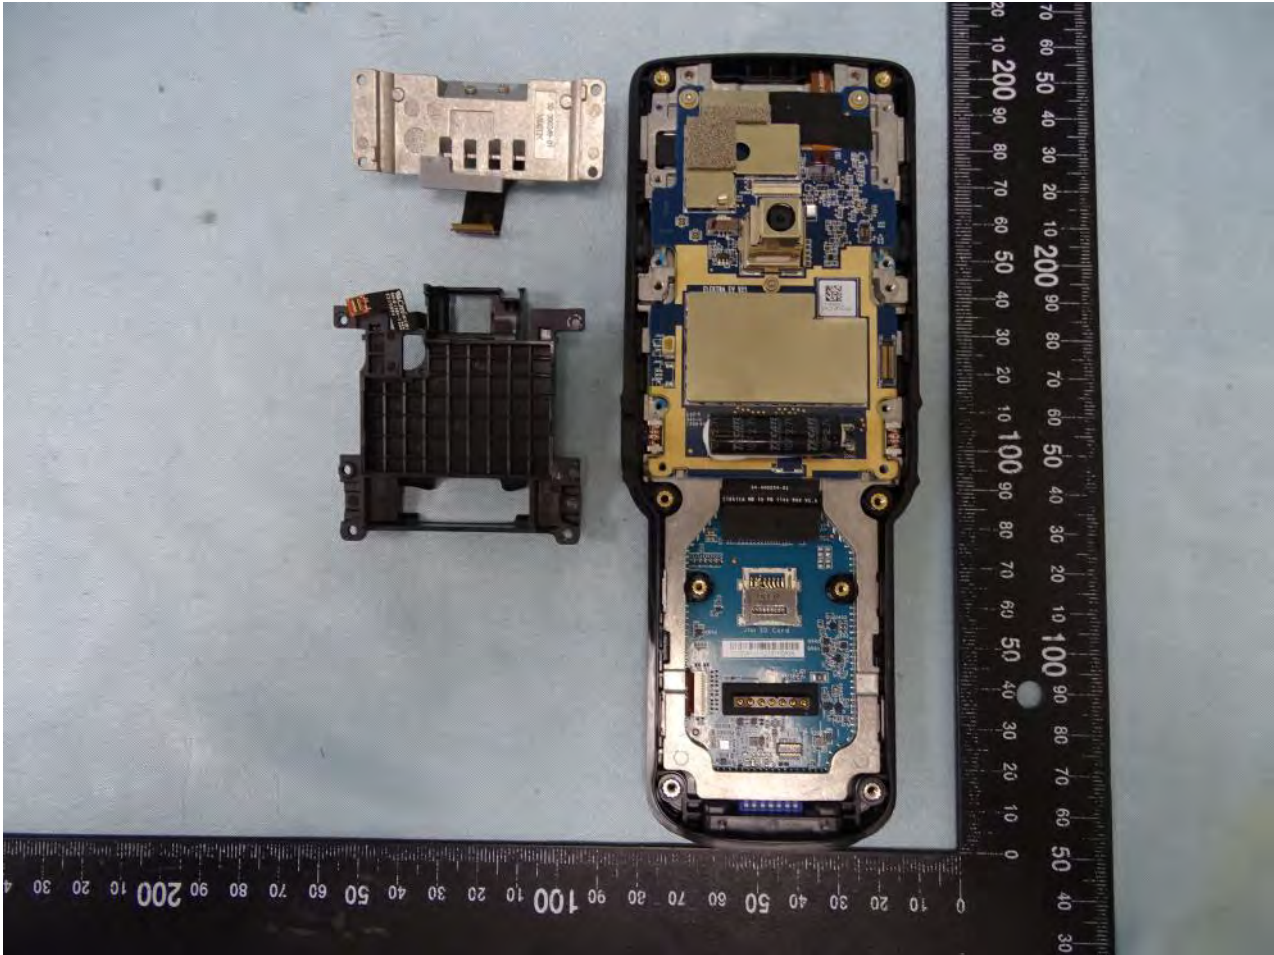

Brand Name: Zebra / Model Name: MC330L

Brand Name: Zebra / Model Name: MC330L

Brand Name: Zebra / Model Name: MC330L

Brand Name: Zebra / Model Name: MC330L

Brand Name: Zebra / Model Name: MC330L

Brand Name: Zebra / Model Name: MC330L

Brand Name: Zebra / Model Name: MC330L

Brand Name: Zebra / Model Name: MC330L

Brand Name: Zebra / Model Name: MC330L

SKU 10

Brand Name: Zebra / Model Name: MC330L

Brand Name: Zebra / Model Name: MC330L

Brand Name: Zebra / Model Name: MC330L

Brand Name: Zebra / Model Name: MC330L

Brand Name: Zebra / Model Name: MC330L

Brand Name: Zebra / Model Name: MC330L