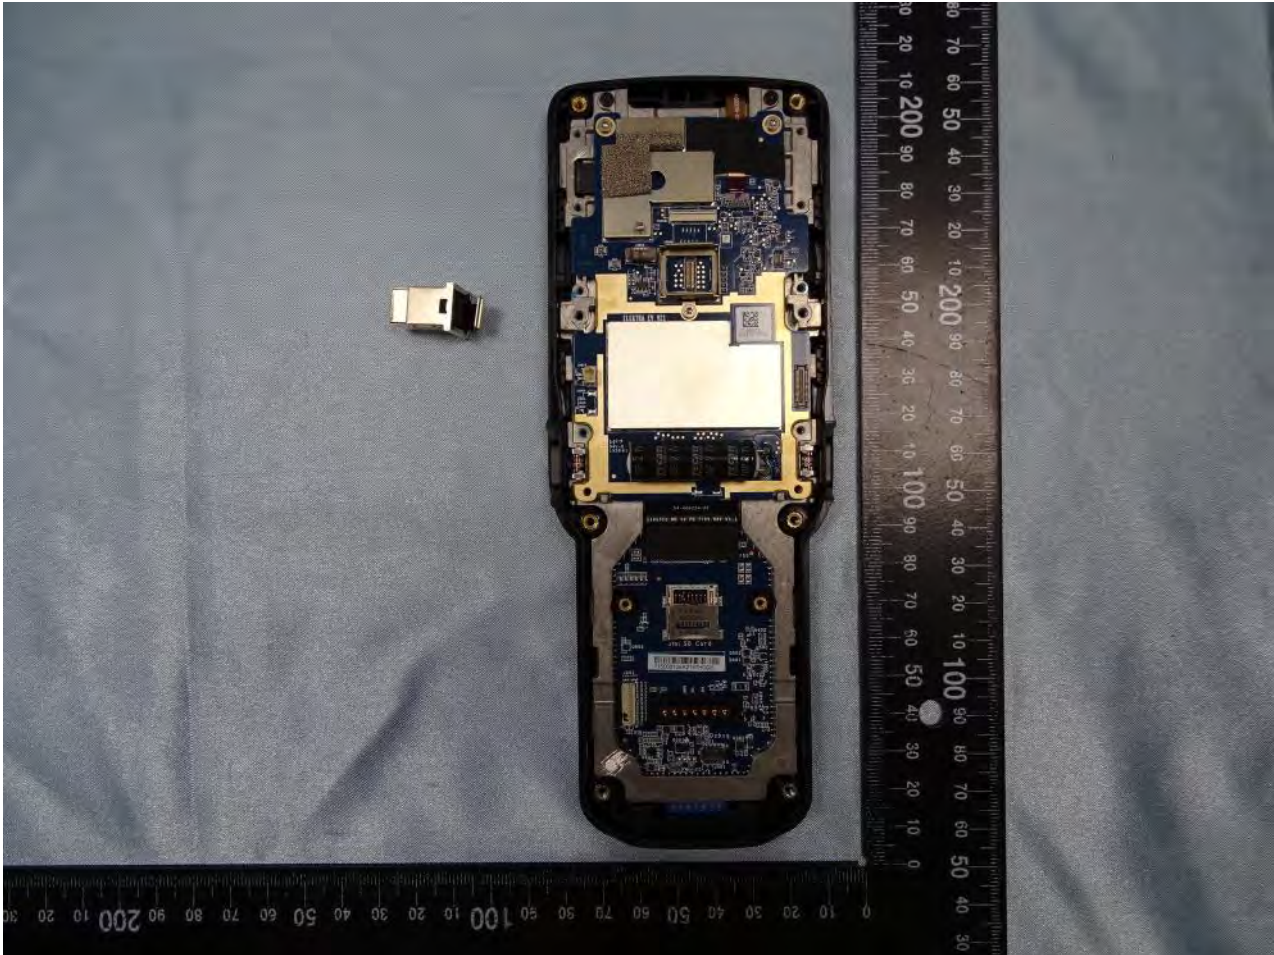

Brand Name: Zebra / Model Name: MC330L

Brand Name: Zebra / Model Name: MC330L

Brand Name: Zebra / Model Name: MC330L

SKU 9

Brand Name: Zebra / Model Name: MC330L

Brand Name: Zebra / Model Name: MC330L

Brand Name: Zebra / Model Name: MC330L

Brand Name: Zebra / Model Name: MC330L

Brand Name: Zebra / Model Name: MC330L

Brand Name: Zebra / Model Name: MC330L

Brand Name: Zebra / Model Name: MC330L

Brand Name: Zebra / Model Name: MC330L

Brand Name: Zebra / Model Name: MC330L