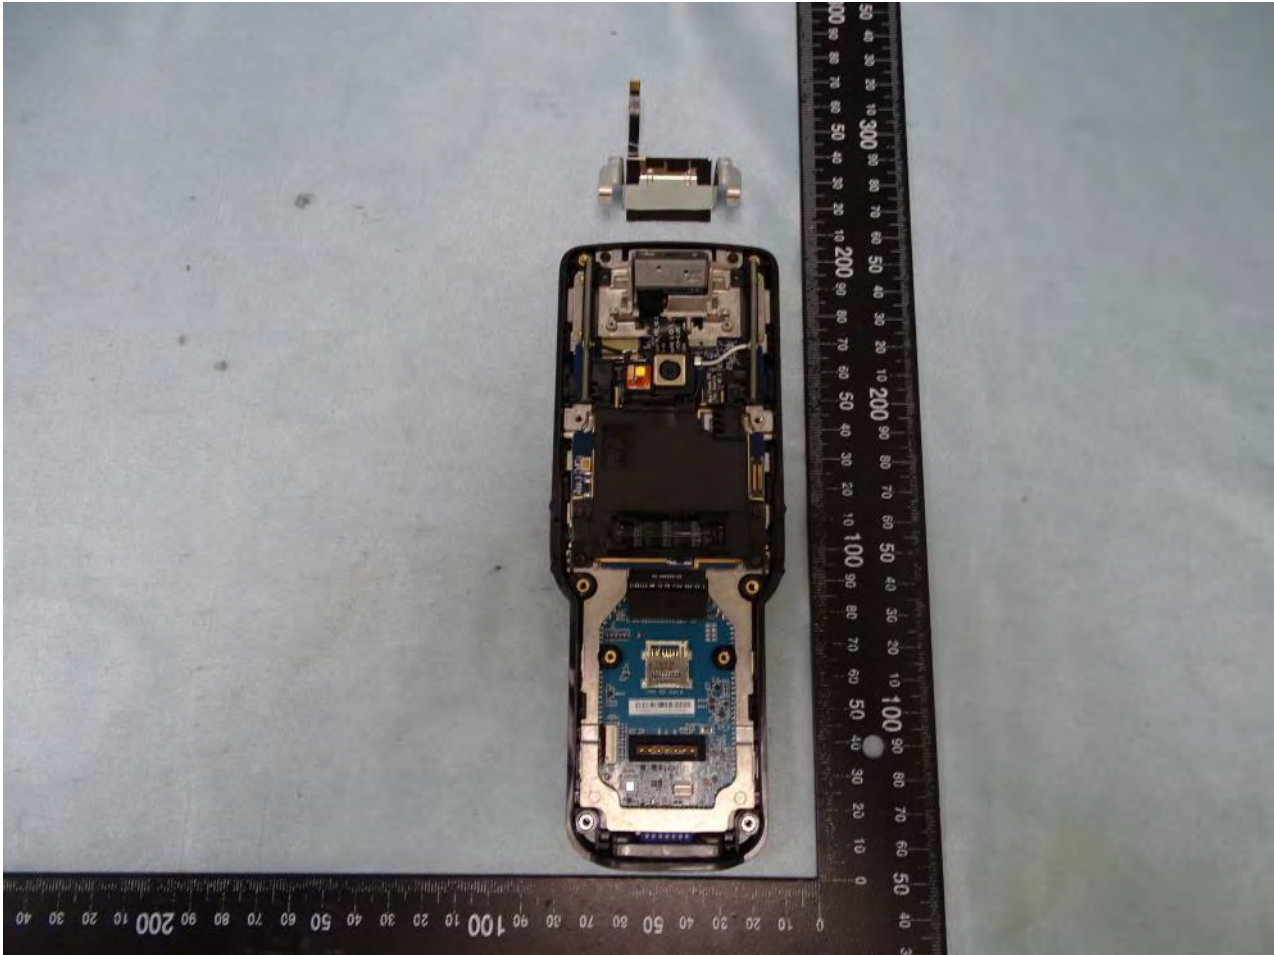

Brand Name: Zebra / Model Name: MC330L

Brand Name: Zebra / Model Name: MC330L

Brand Name: Zebra / Model Name: MC330L

SKU 10

Brand Name: Zebra / Model Name: MC330L

Brand Name: Zebra / Model Name: MC330L

Brand Name: Zebra / Model Name: MC330L

Brand Name: Zebra / Model Name: MC330L

Brand Name: Zebra / Model Name: MC330L

Brand Name: Zebra / Model Name: MC330L