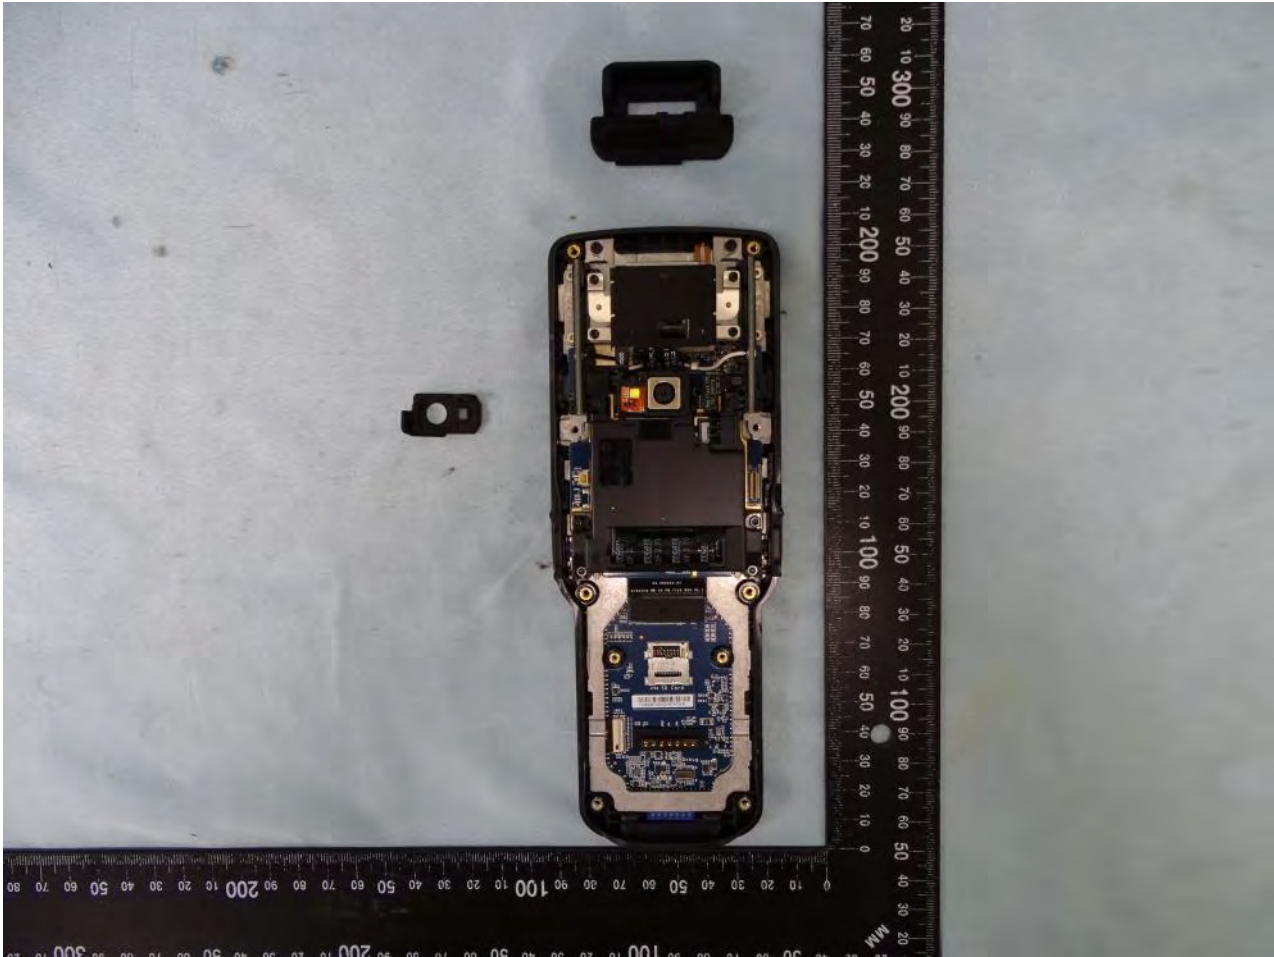

Brand Name: Zebra / Model Name: MC330L

Brand Name: Zebra / Model Name: MC330L

Brand Name: Zebra / Model Name: MC330L

Brand Name: Zebra / Model Name: MC330L

Brand Name: Zebra / Model Name: MC330L

Brand Name: Zebra / Model Name: MC330L

SKU 7

Brand Name: Zebra / Model Name: MC330L

Brand Name: Zebra / Model Name: MC330L

Brand Name: Zebra / Model Name: MC330L

Brand Name: Zebra / Model Name: MC330L

Brand Name: Zebra / Model Name: MC330L

Brand Name: Zebra / Model Name: MC330L