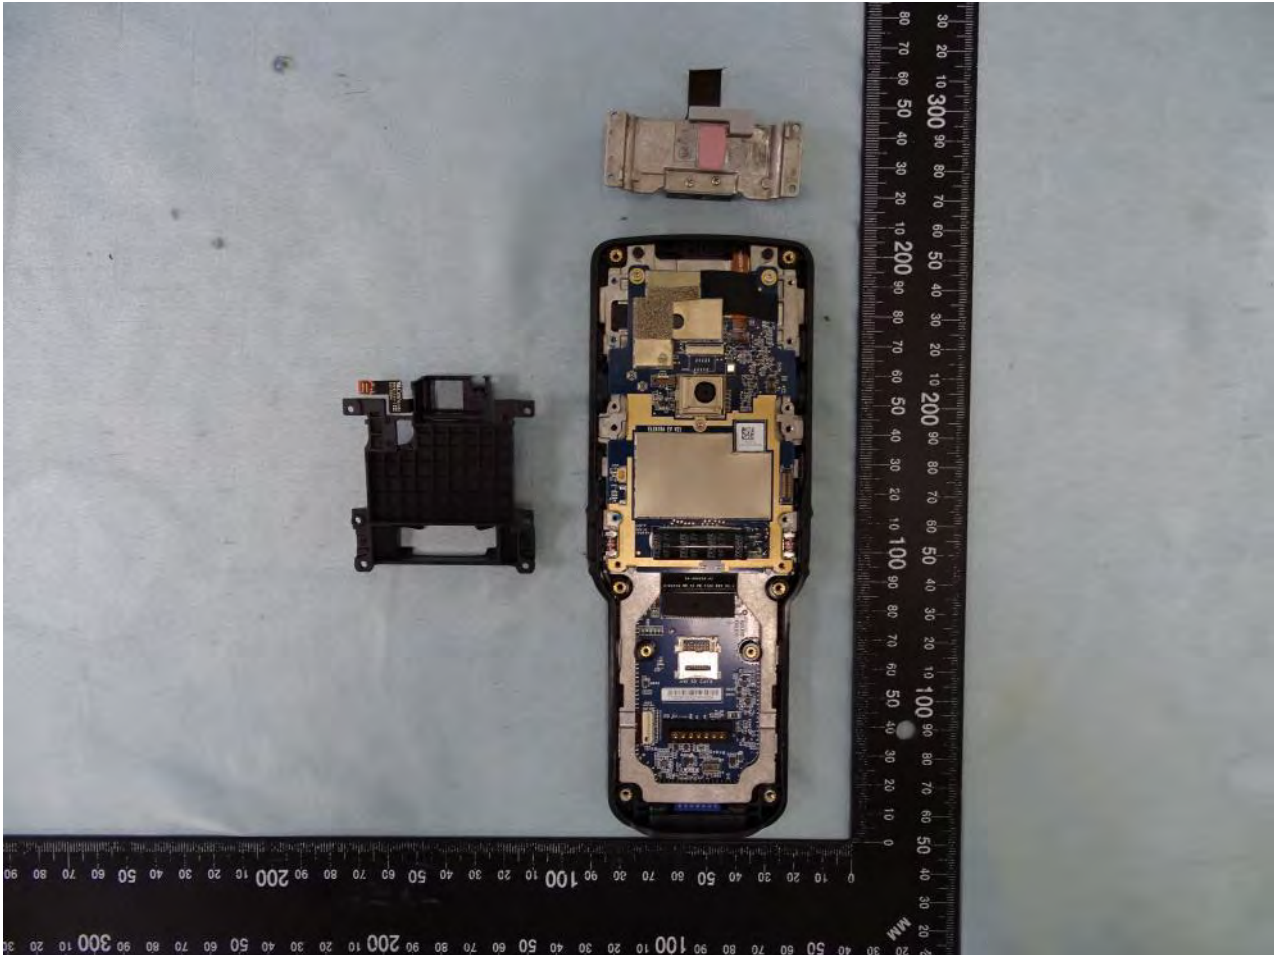

Brand Name: Zebra / Model Name: MC330L