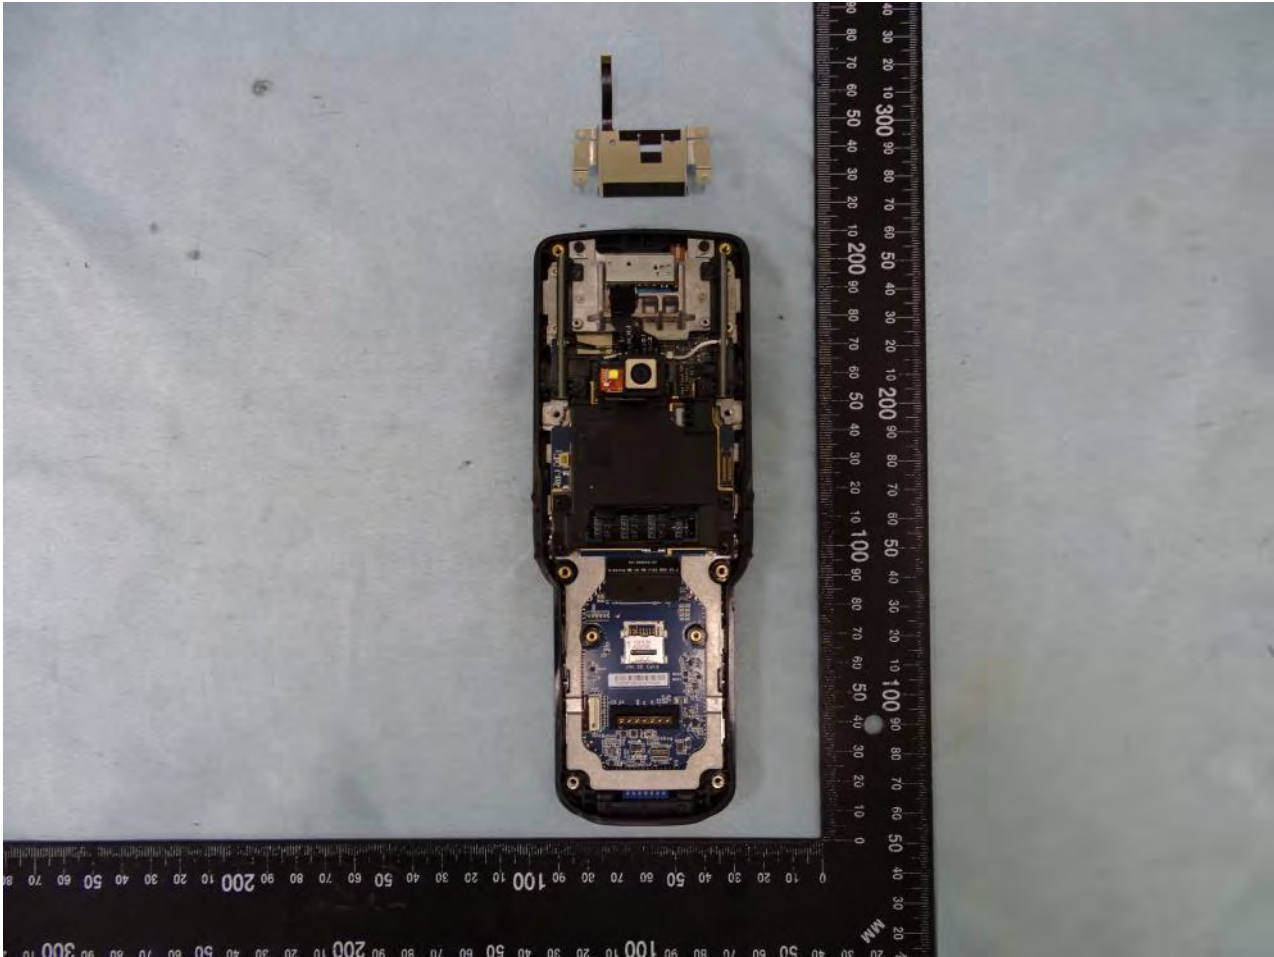

Brand Name: Zebra / Model Name: MC330L

Brand Name: Zebra / Model Name: MC330L

Brand Name: Zebra / Model Name: MC330L

Brand Name: Zebra / Model Name: MC330L

Brand Name: Zebra / Model Name: MC330L

Brand Name: Zebra / Model Name: MC330L

SKU 7

Brand Name: Zebra / Model Name: MC330L

Brand Name: Zebra / Model Name: MC330L

Brand Name: Zebra / Model Name: MC330L

Brand Name: Zebra / Model Name: MC330L

Brand Name: Zebra / Model Name: MC330L

Brand Name: Zebra / Model Name: MC330L